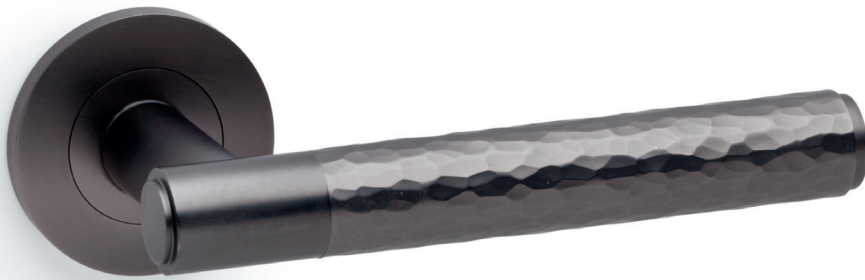

HAMMERED LEVER ON ROUND ROSE: SPITFIRE

AW223DBZ