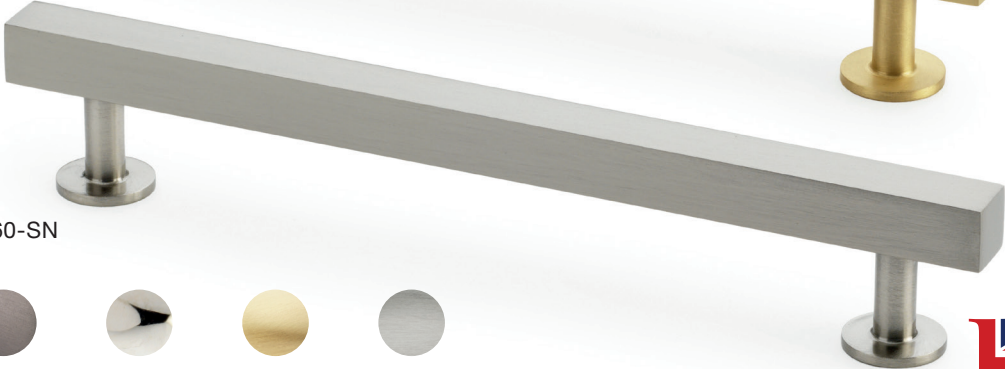

AW815-160-SB

DARK BRONZE

POLISHED NICKEL

SATIN BRASS

SATIN NICKEL

AW815

SQUARE T-BAR CUPBOARD PULL HANDLE

Dimensions (mm)

Centres: 128
Length: 164
Bar Width: 12.5
Projection: 30

Centres: 160
Length: 196
Bar Width: 12.5
Projection: 30

Centres: 192
Length: 228
Bar Width: 12.5
Projection: 30