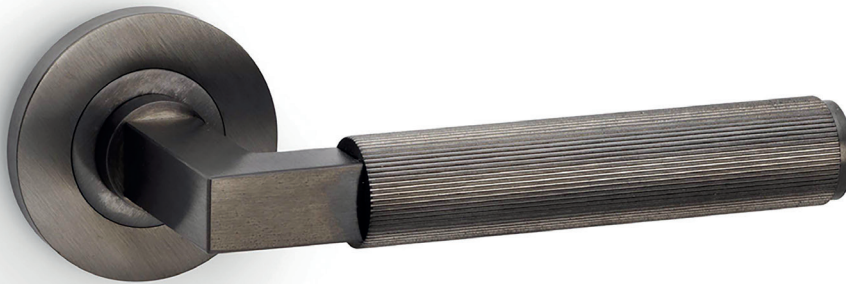

KNURLED DOOR
ACCESSORIES

Matching Knurled Thumbturn
and Release on page 15

Matching Knurled Doorstop
on page 132

REEDED LEVERS ON ROUND ROSE: HURRICANE

AW202AB

AW202DBZPVD

AW202PNPVD

AW202SBPVD