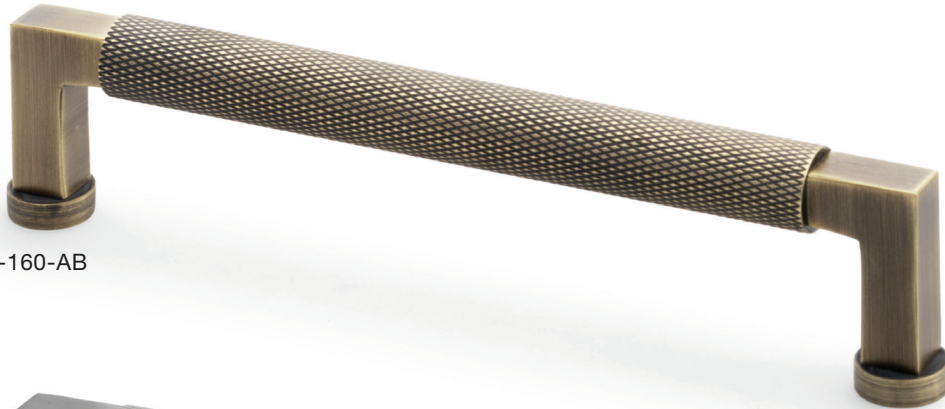

KNURLED COLLECTION: CAMILLE

AW819-160-AB

15mm

Diameter