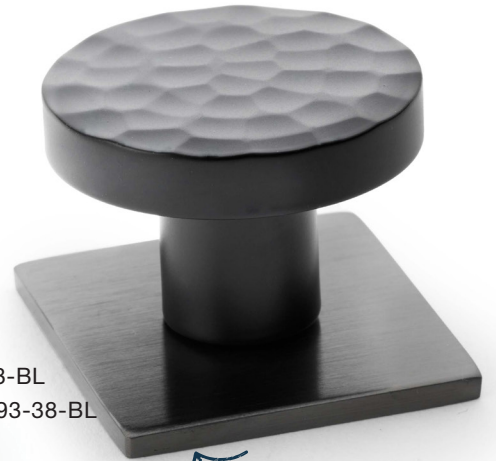

AW820

HANOVER HAMMERED
CUPBOARD KNOB

Dimensions (mm)
Knob Diameter: 30
Projection: 26

Knob Diameter: 38
Projection: 28

Why not try me
with a Backplate?

See page 116