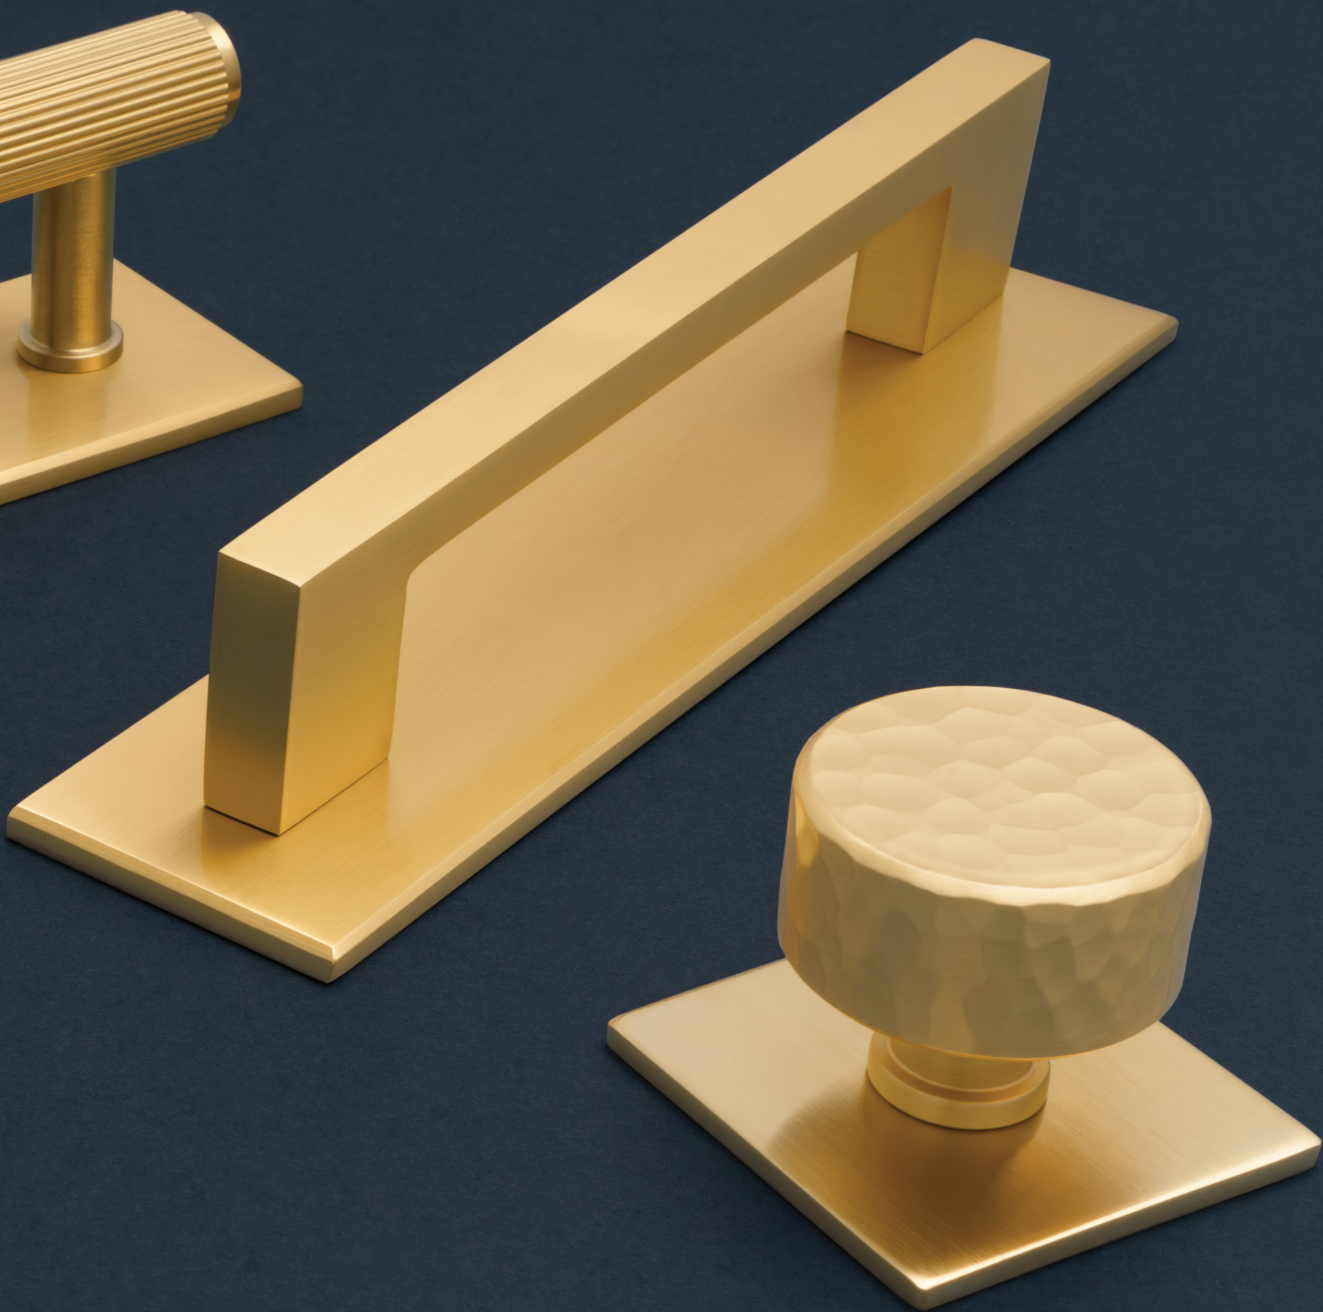

ANTIQUE
BRASS

BLACK

DARK
BRONZE

POLISHED
BRASS

POLISHED
CHROME

POLISHED
NICKEL

SATIN
BRASS

SATIN
CHROME

SATIN
NICKEL

AW910

RAOUL CUP HANDLE

Dimensions (mm)

Length: 97 | Projection: 18

BACKPLATES FOR CABINET FURNITURE

One product...two possibilities

BACKPLATES FOR CABINET FURNITURE