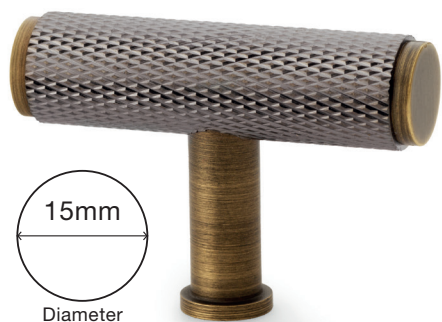

AW809

CRISPIN DUAL FINISH KNURLED T-BAR
CUPBOARD PULL HANDLE

Dimensions (mm)

Centres: 128

Length: 166

Bar Diameter: 15

Projection: 39

Centres: 160

Length: 198

Bar Diameter: 15

Projection: 39

Centres: 224

Length: 262

Bar Diameter: 15

Projection: 39

KNURLED COLLECTION: CRISPIN