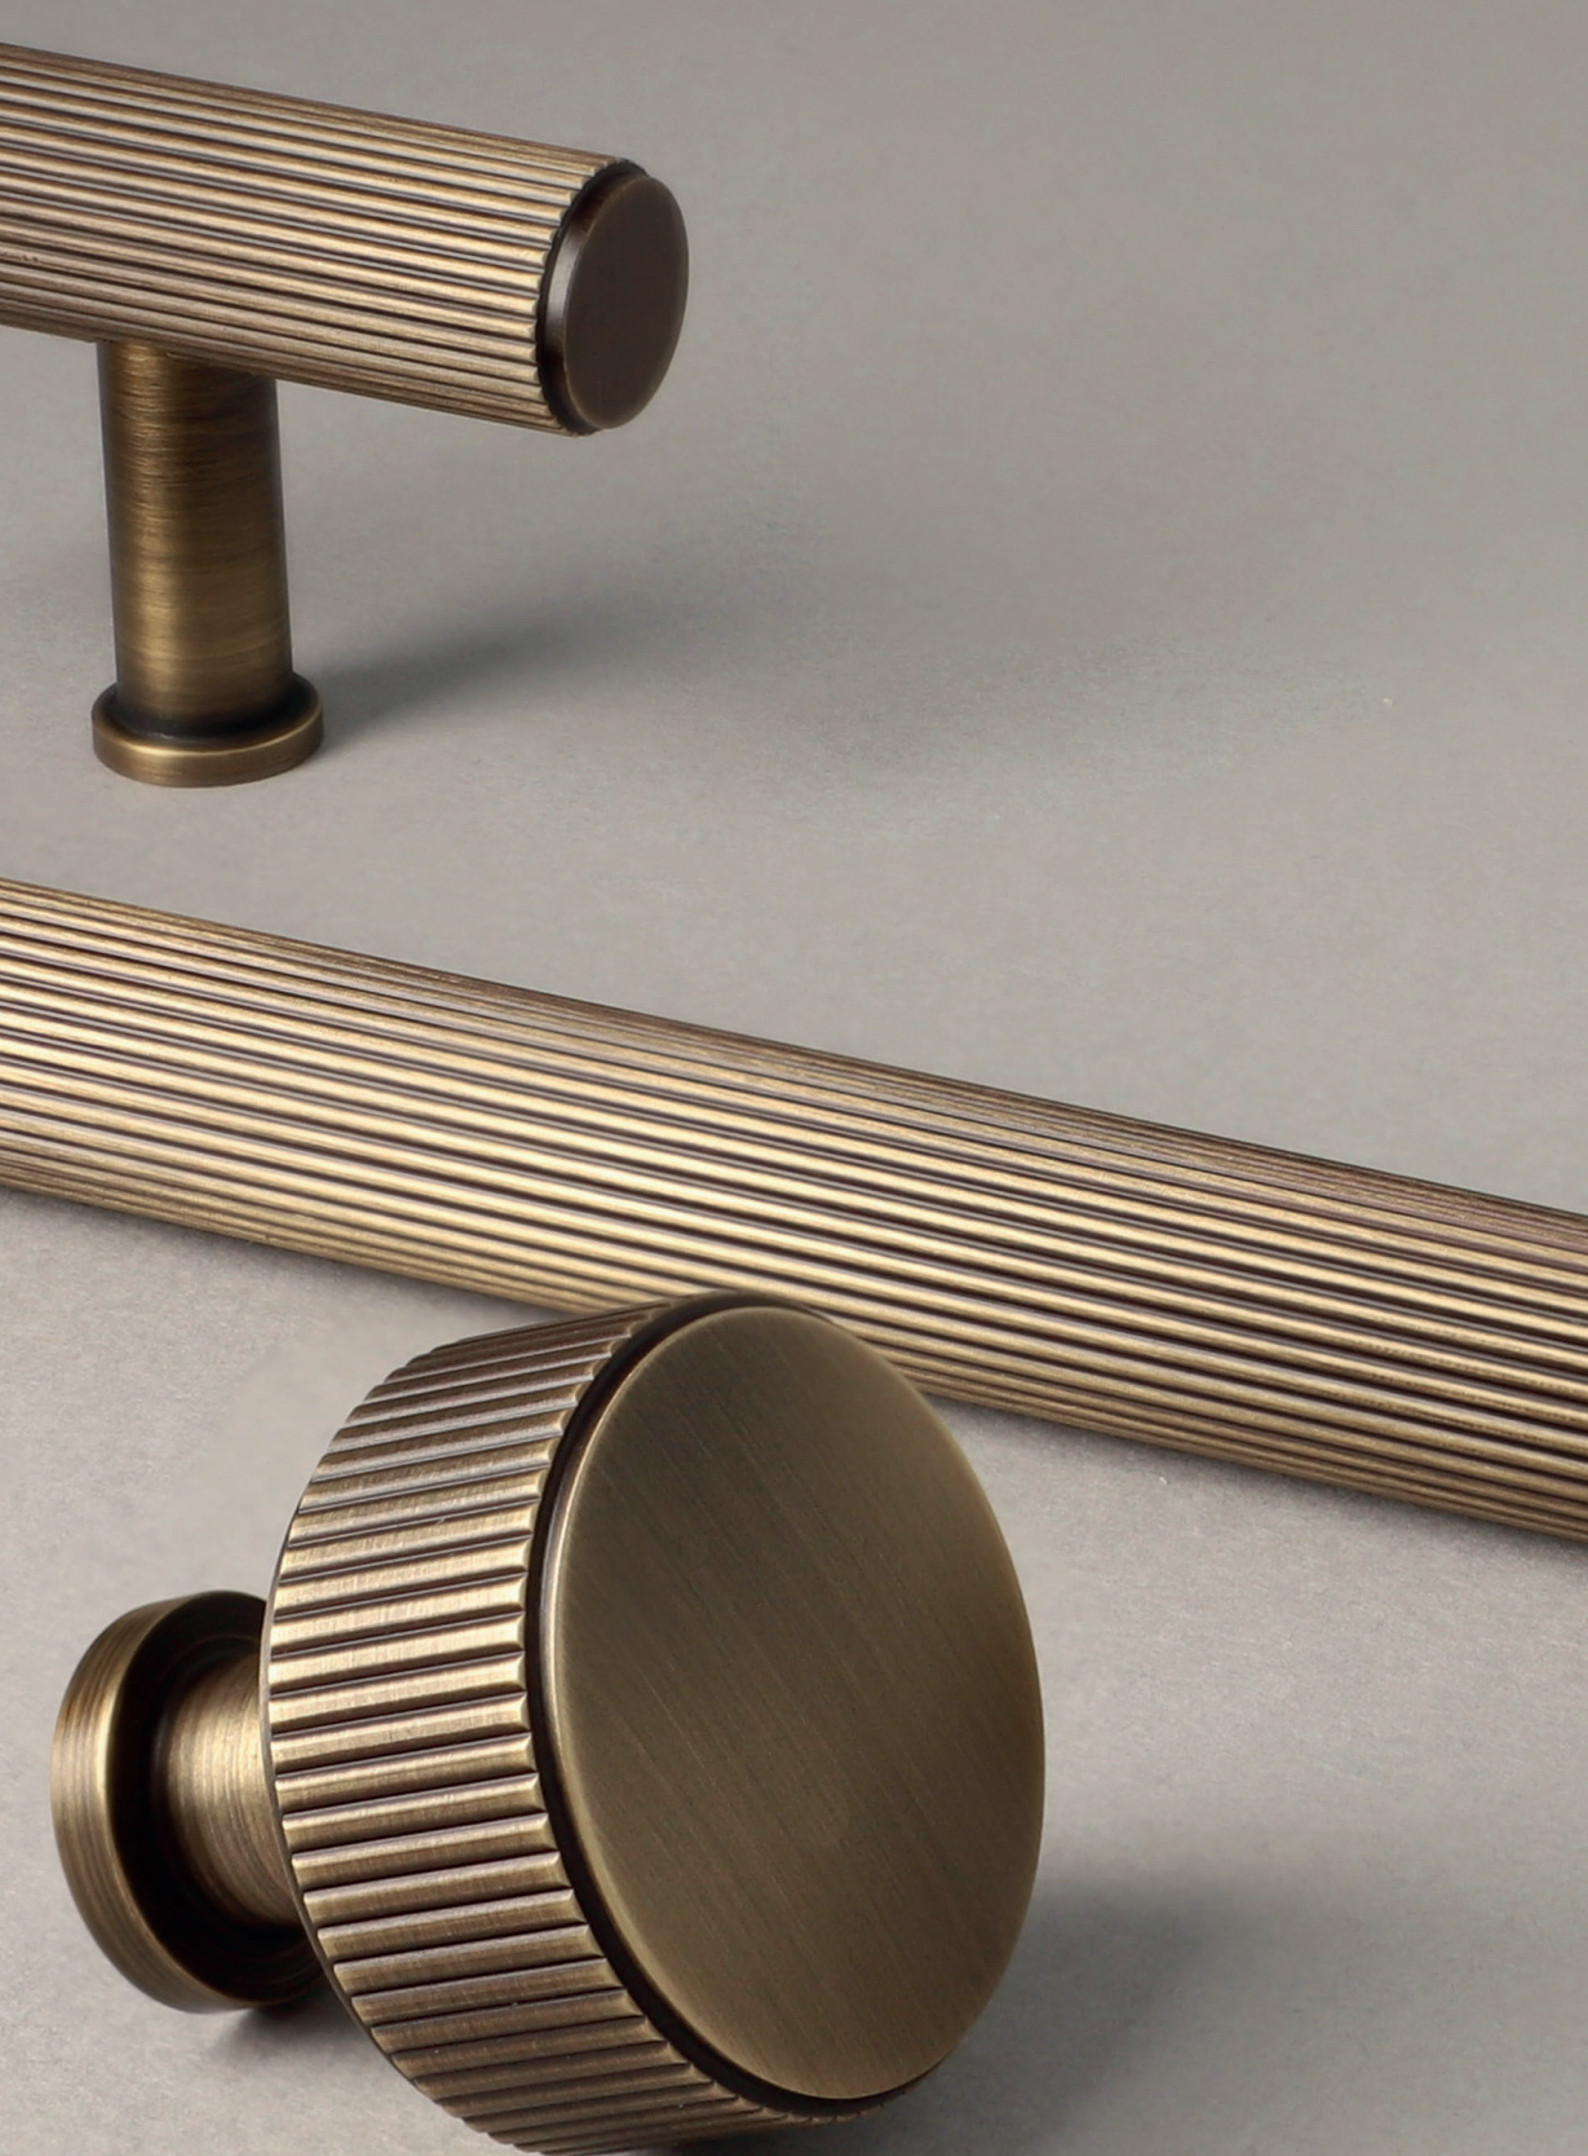

Why not try me
with a Backplate?

See page 116

THE REEDED COLLECTION

REEDED COLLECTION: CRISPIN

AW809R-160-AB

AW809R-160-DBZPVD

AW809R-160-PN

AW809R-160-SN