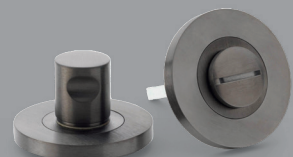

Matching Plain Thumbturn
and Release on page 15