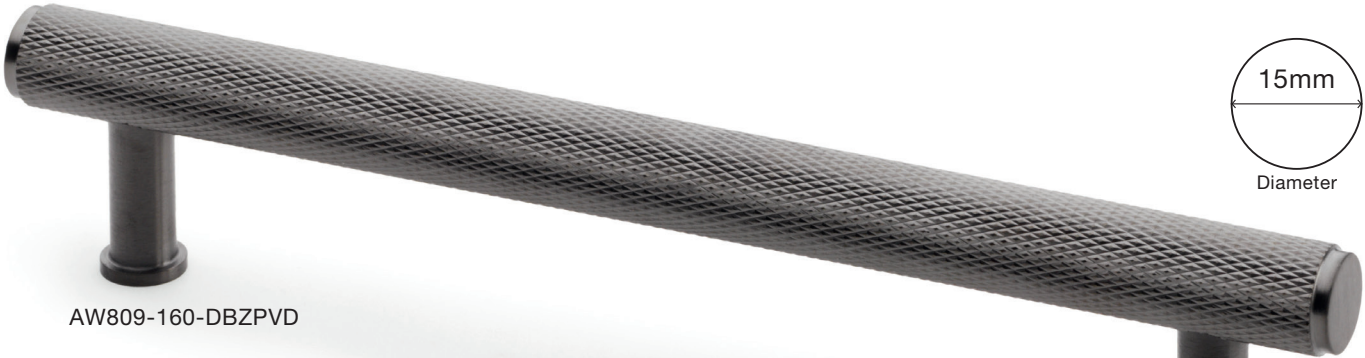

See page 117

AW809

CRISPIN KNURLED T-BAR CUPBOARD PULL HANDLE

Dimensions (mm)

Centres: 128	Centres: 160	Centres: 224
Length: 166	Length: 198	Length: 262
Bar Diameter: 15	Bar Diameter: 15	Bar Diameter: 15
Projection: 39	Projection: 39	Projection: 39