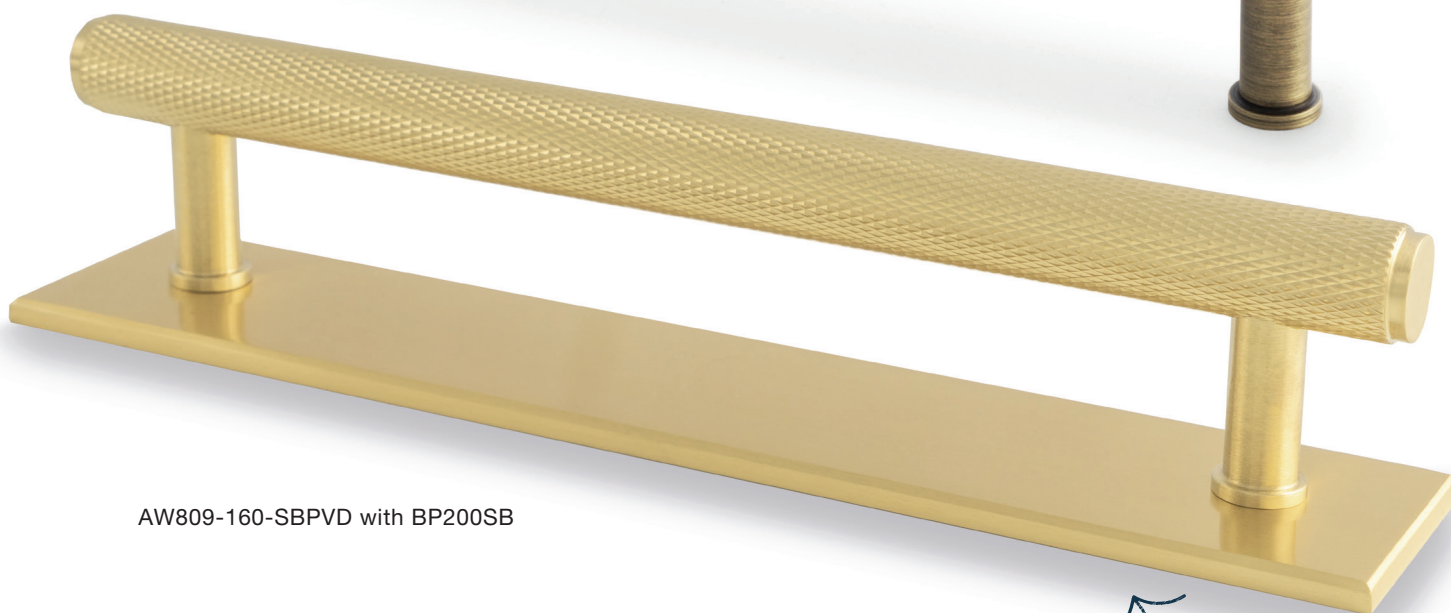

Dimensions (mm)

Diameter: 15 | Width: 55 | Projection: 40

Why not try me
with a Backplate?

See page 117

KNURLED COLLECTION: CRISPIN

AW809-160-AB

AW809-160-SBPVD with BP200SB

Why not try me with a Backplate?

See page 117

AW809

CRISPIN KNURLED T-BAR CUPBOARD PULL HANDLE

Dimensions (mm)

Centres: 128	Centres: 160	Centres: 224
Length: 166	Length: 198	Length: 262
Bar Diameter: 15	Bar Diameter: 15	Bar Diameter: 15
Projection: 39	Projection: 39	Projection: 39