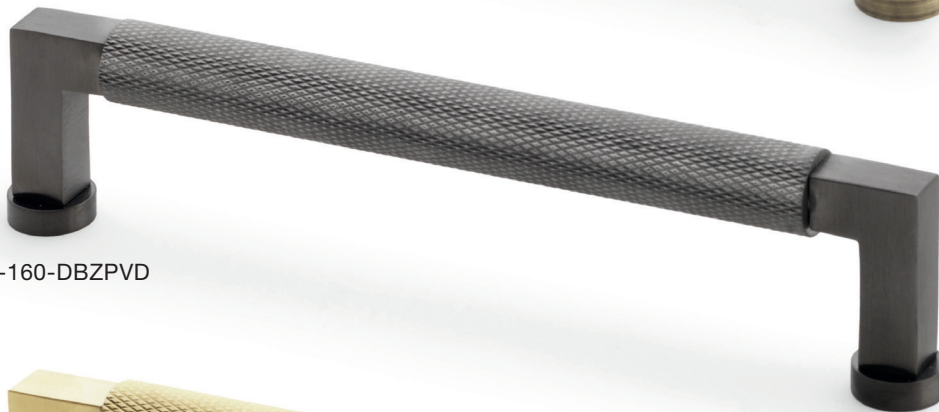

Centres: 224
Length: 249
Bar Diameter: 12.5
Projection: 32

Centres: 448
Length: 473
Bar Diameter: 12.5
Projection: 32

KNURLED COLLECTION: CAMILLE

AW819-160-AB

15mm

Diameter

AW819-160-DBZPVD

AW819-160-SBPVD