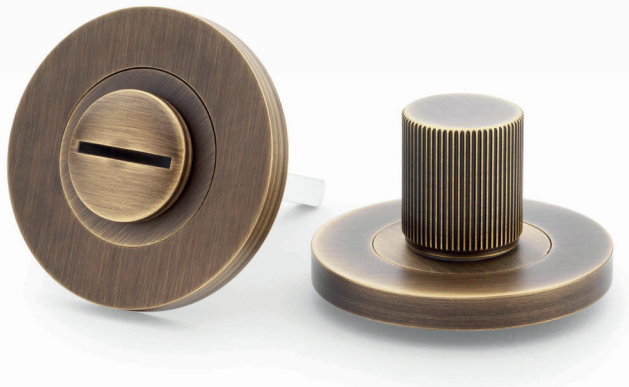

AW792AB

AW792

REEDED THUMBTURN AND RELEASE

Dimensions (mm)

Rose: 50 x 6 | Thumbturn Grip: 20 | Projection: 29

ANTIQUE
BRASS

BLACK

DARK
BRONZE
PVD

POLISHED
NICKEL
PVD

SATIN
BRASS
PVD