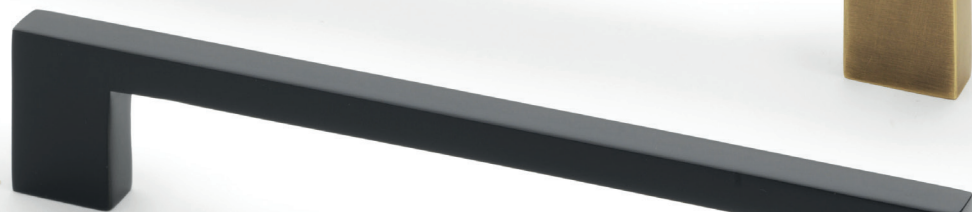

AW837-160-BL