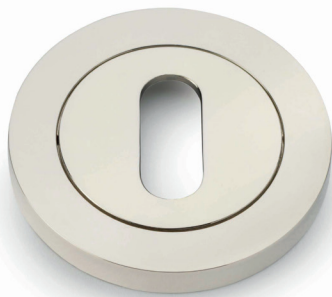

Dimensions (mm)

Rose Diameter: 50 | Projection: 6

ANTIQUÉ
BRASS

DARK
BRONZE
PVD

POLISHED
NICKEL
PVD

SATIN
BRASS
PVD

AW391PNPVD

AW391

CONCEALED FIX ESCUTCHEON
STANDARD PROFILE

Dimensions (mm)

Rose Diameter: 50 | Projection: 6

ANTIQUÉ
BRASS

DARK
BRONZE
PVD

POLISHED
NICKEL
PVD

SATIN
BRASS
PVD

LEVERS ON ROUND ROSE: THUMBTURN & RELEASES