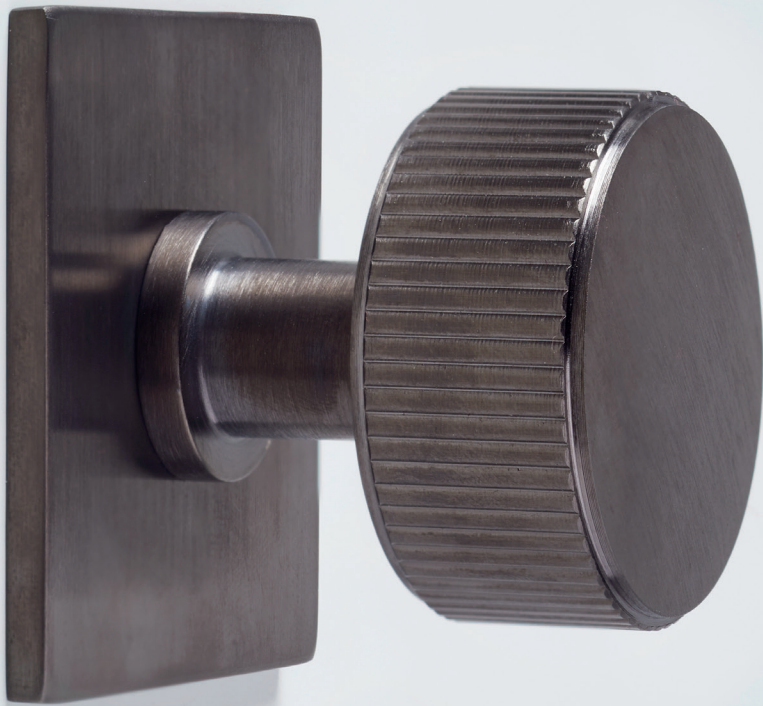

DARK BRONZE PVD

POLISHED NICKEL

SATIN BRASS PVD

SATIN NICKEL

AW801R

CRISPIN REEDED T-BAR CUPBOARD KNOB

Dimensions (mm)

Diameter: 15 | Width: 55 | Projection: 40