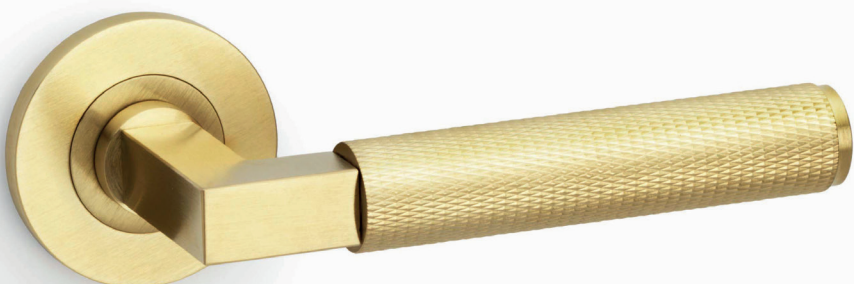

RANGES

Cabinet
Hardware

Mortice
Knobs

Door
Handles

Accessories

CONTENTS

Care Instructions & Finishes Key	2-3
Knurled Levers	6-9
Reeded Levers	10-11
Original Levers	12-13
Escutcheons, Thumbturn & Releases	14-15, 18-19
Hammered Levers	16-17
Traditional Door Collection	20-28
The Quantock Collection	32-39
The Bullion Collection	40-41
The Jesper Collection	42-45
The Knurled Collection	46-65
The Reeded Collection	66-75
The Bamboo Collection	76-81
The Hammered Collection	82-89
The Hanover Collection	90-91
The Original Collection	94-113
Backplates	114-117
Finger Pull & Handle Adapter	118-119
Hinges	29, 120-123
Sliding Door Edge Pulls	124
Hat, Coat Hook and Handrail Brackets	125-131
Door Stops	132-133

KNURLED LEVERS ON ROUND ROSE: HURRICANE

AW200AB

AW200DBZPVD

AW200PNPVD

AW200SBPVD

AW200

HURRICANE KNURLED
LEVER ON ROUND
ROSE (Pair)

Dimensions (mm)

Lever Length: 120

Lever Diameter: 20

Rose: 50 x 6

Projection: 58

ANTIQUE
BRASS

DARK
BRONZE
PVD

POLISHED
NICKEL
PVD

SATIN
BRASS
PVD