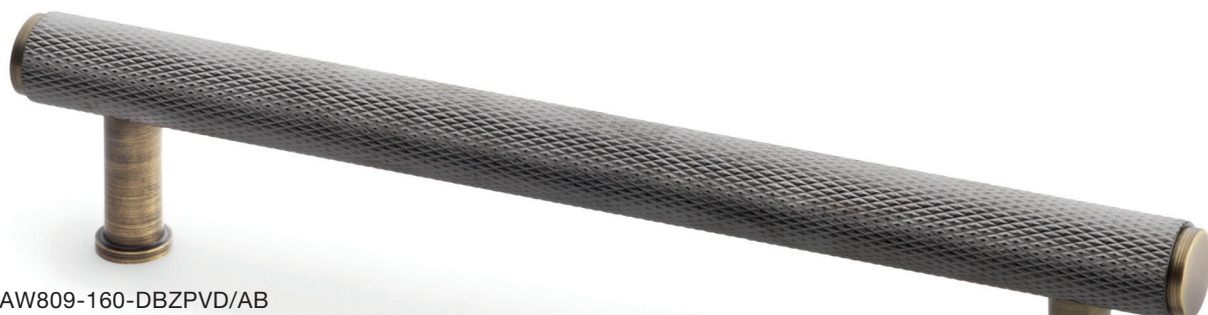

KNURLED COLLECTION: CRISPIN

AW809-160-DBZPVD/AB