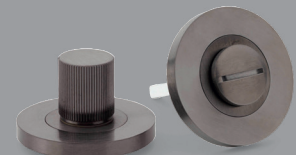

Matching Reeded Thumbturn
and Release on page 15