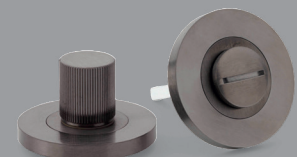

Matching Reeded Thumbturn
and Release on page 15