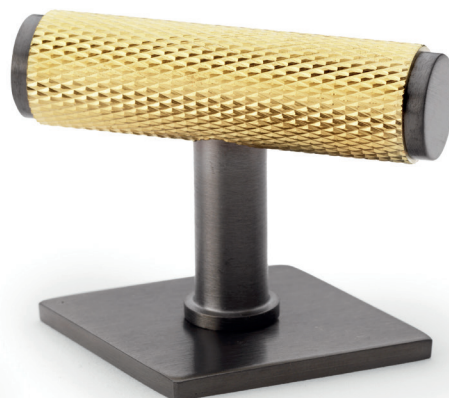

AW801D-55-SB/DBZPVD with AW893-38-DBZPVD

DARK BRONZE PVD
AND ANTIQUE BRASS
DUAL FINISH

POLISHED
AND SATIN
CHROME DUAL
FINISH

SATIN BRASS PVD
AND DARK BRONZE
PVD DUAL FINISH

AW801D

CRISPIN DUAL FINISH KNURLED T-BAR
CUPBOARD KNOB

Dimensions (mm)

Diameter: 15 | Width: 55 | Projection: 40

Why not try me
with a Backplate?

See page 116