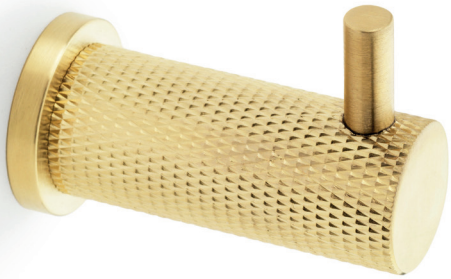

VICTORIAN HAT AND COAT HOOK

Dimensions (mm)

Height: 110 | Top Hook Projection: 80 | Bottom Hook Projection: 55

*(Not Solid Brass)

BRUNEL KNURLED COAT HOOK

AW775AB

AW775DBZPVD

AW775SBPVD