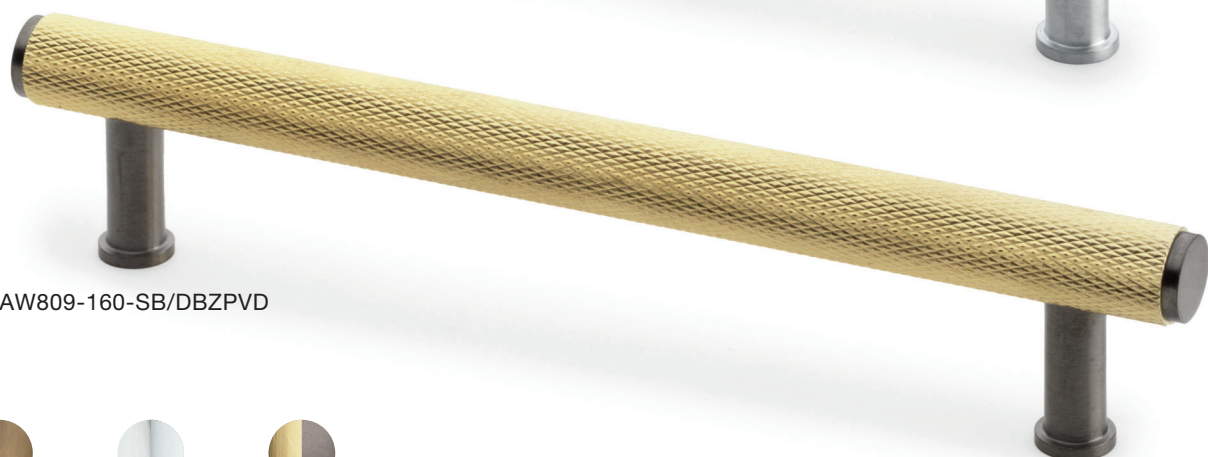

AW809-160-SB/DBZPVD

DARK
BRONZE PVD
AND ANTIQUE
BRASS DUAL
FINISH

POLISHED
AND SATIN
CHROME
DUAL FINISH

SATIN
BRASS PVD
AND DARK
BRONZE PVD
DUAL FINISH

AW809

CRISPIN DUAL FINISH KNURLED T-BAR
CUPBOARD PULL HANDLE

Dimensions (mm)

Centres: 128

Length: 166

Bar Diameter: 15

Projection: 39

Centres: 160

Length: 198

Bar Diameter: 15

Projection: 39

Centres: 224

Length: 262

Bar Diameter: 15

Projection: 39