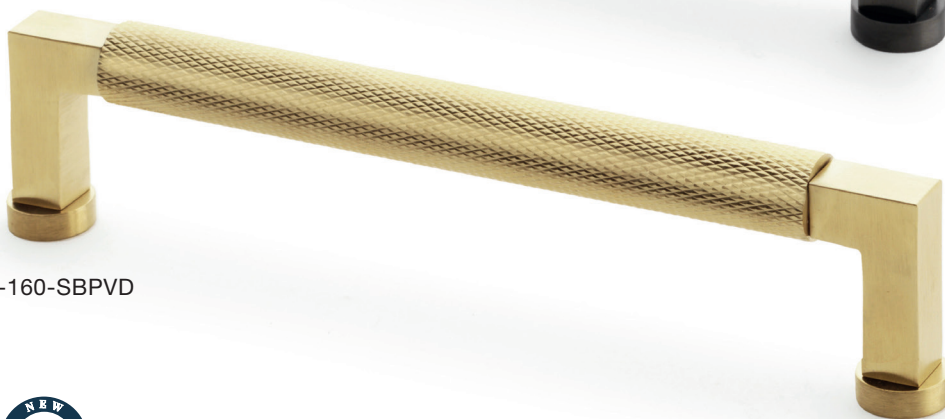

AW819-160-SBPVD

AW819

CAMILLE KNURLED CUPBOARD PULL HANDLE

Dimensions (mm)

Centres: 160 | Length: 175

Projection: 40 | Bar Diameter: 15