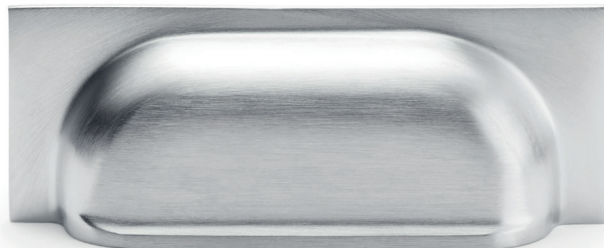

QUANTOCK COLLECTION

AW905SC

AW905

QUANTOCK CUP HANDLE

Dimensions (mm)

Centres: 96 | Length: 108 | Height: 40 | Projection: 23