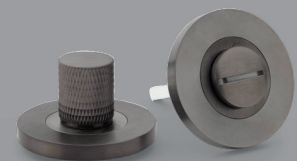

Matching Knurled Thumbturn
and Release on page 15