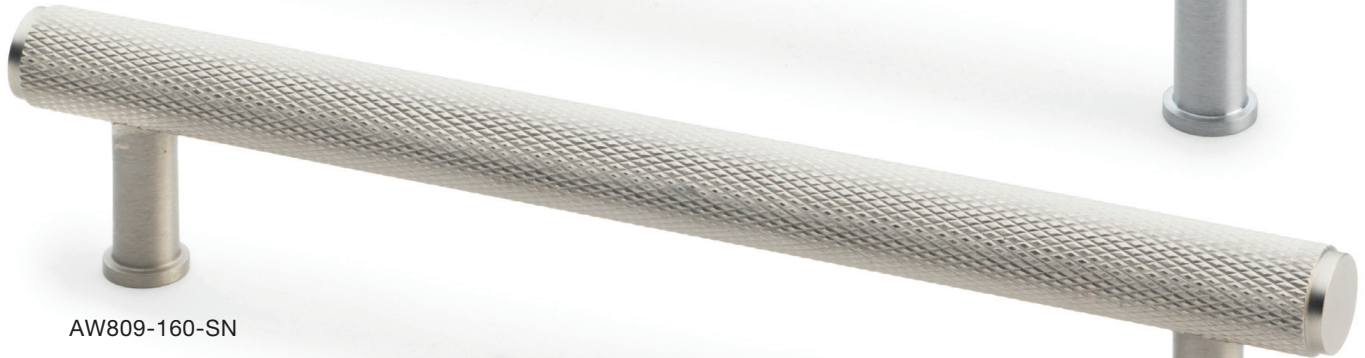

AW809-160-SC

AW809-160-SN