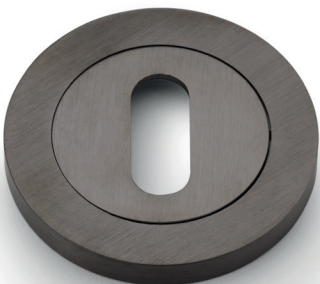

ESCUTCHEONS FOR HAMMERED LEVER

BLACK

DARK
BRONZE

ITALIAN
BRASS

SATIN
BRASS

AW390

CONCEALED FIX ESCUTCHEON EURO PROFILE

Dimensions (mm)

Rose Diameter: 50 | Projection: 6

BLACK

DARK
BRONZE

ITALIAN
BRASS

SATIN
BRASS

AW391

CONCEALED FIX ESCUTCHEON STANDARD PROFILE

Dimensions (mm)

Rose Diameter: 50 | Projection: 6