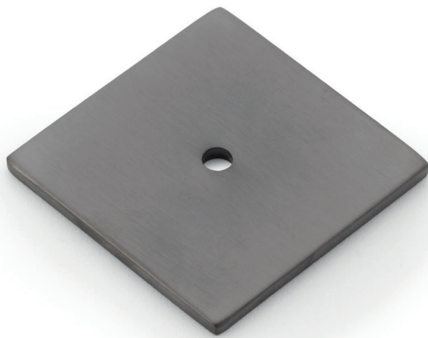

QUANTOCK SQUARE BACKPLATE

Dimensions (mm)

Size: 38 x 38 | Thickness: 3

AW894-45-DBZPVD

AW894

BULLION SQUARE BACKPLATE

Dimensions (mm)

Size: 45 x 45 | Thickness: 3