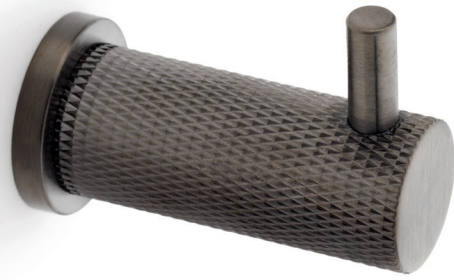

VICTORIAN HAT AND COAT HOOK

Dimensions (mm)

Height: 110 | Top Hook Projection: 80 | Bottom Hook Projection: 55

*(Not Solid Brass)

BRUNEL KNURLED COAT HOOK

AW775AB

AW775DBZPVD

AW775SBPVD