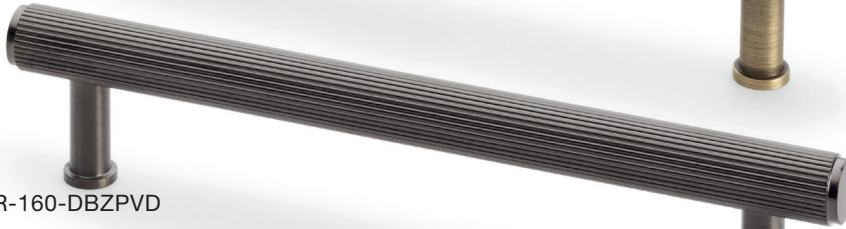

Why not try me
with a Backplate?

See page 116

THE REEDED COLLECTION

REEDED COLLECTION: CRISPIN

AW809R-160-AB

AW809R-160-DBZPVD

AW809R-160-PN

AW809R-160-SN