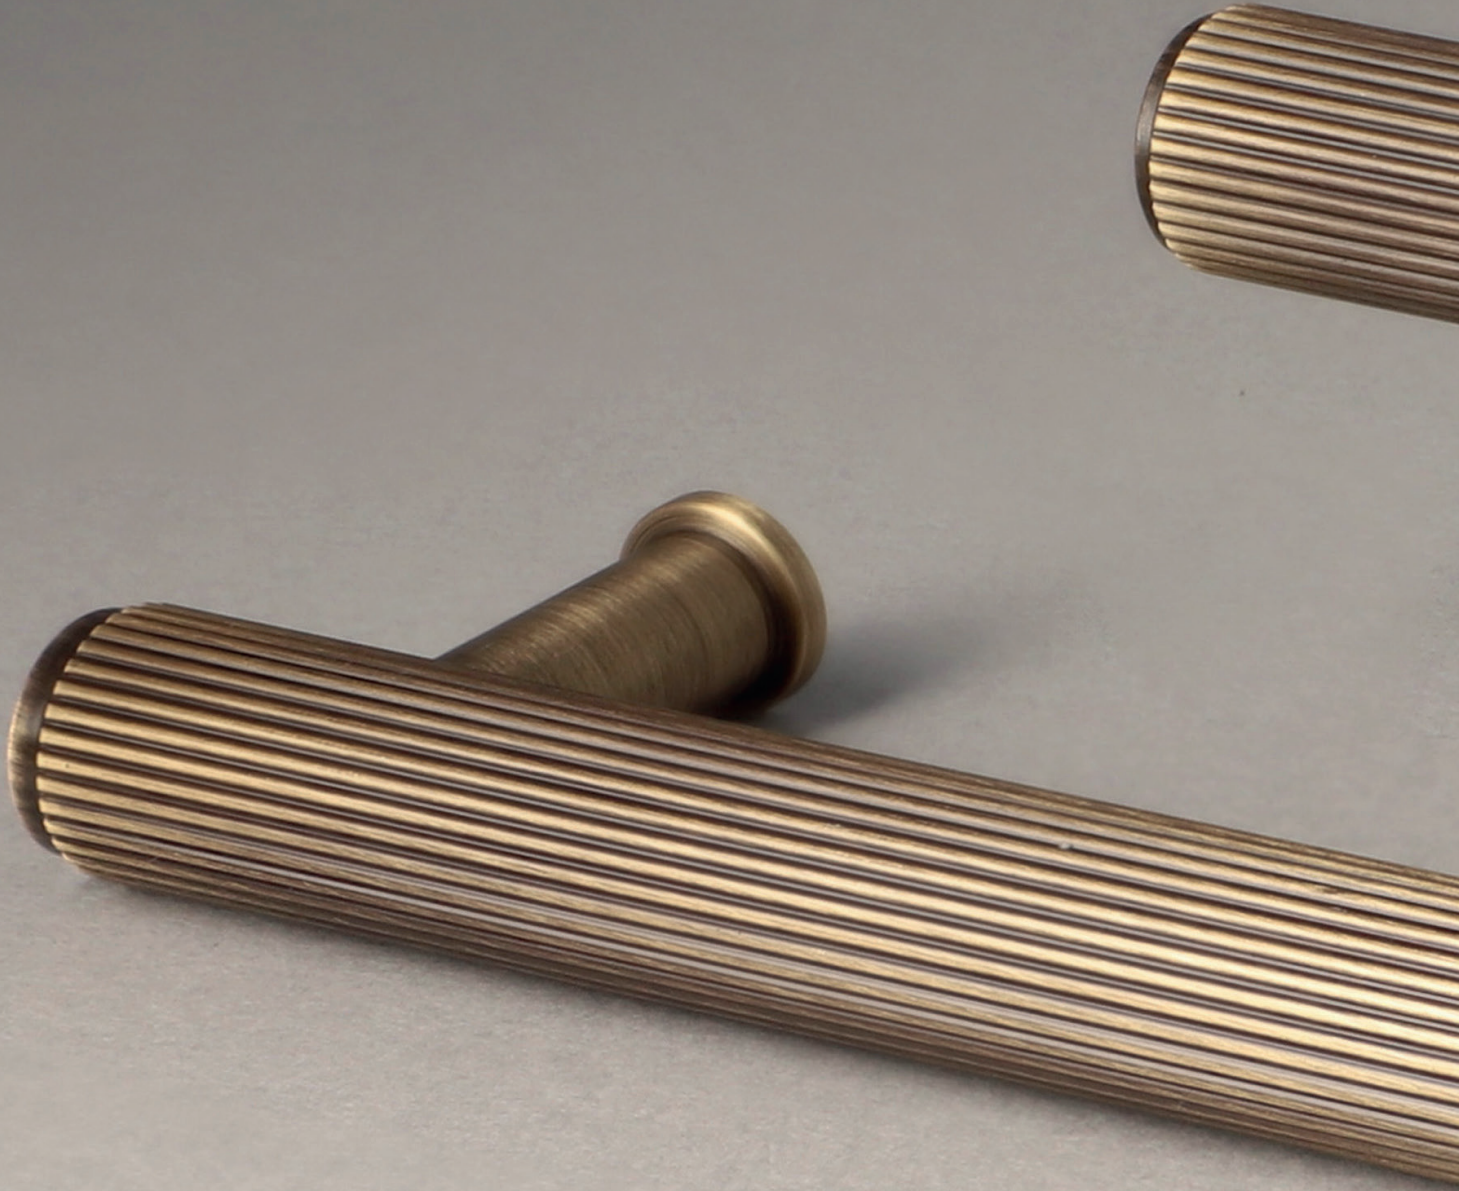

THE REEDED COLLECTION