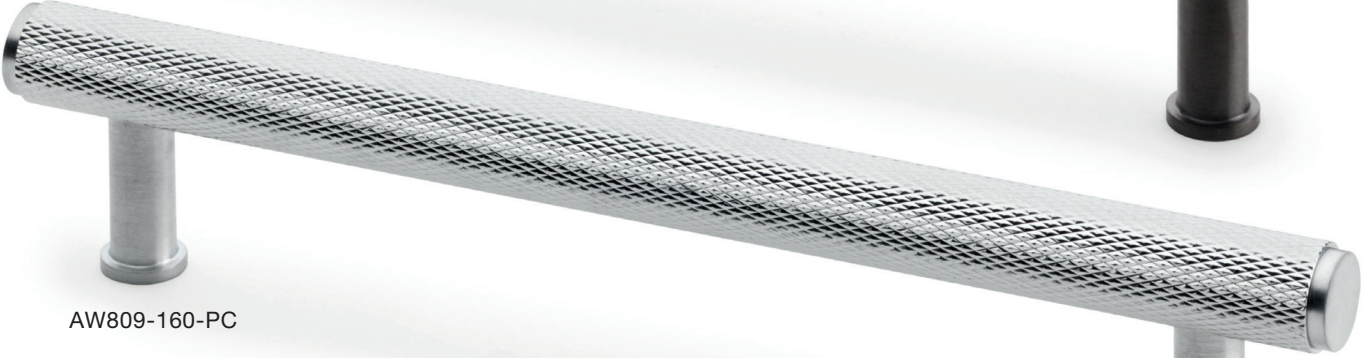

AW809-160-DBZPVD