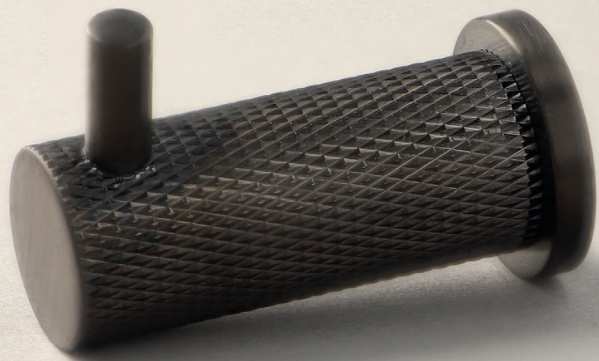

VICTORIAN HAT AND COAT HOOK

Dimensions (mm)

Height: 110 | Top Hook Projection: 80 | Bottom Hook Projection: 55

*(Not Solid Brass)

BRUNEL KNURLED COAT HOOK

AW775AB

AW775DBZPVD

AW775SBPVD