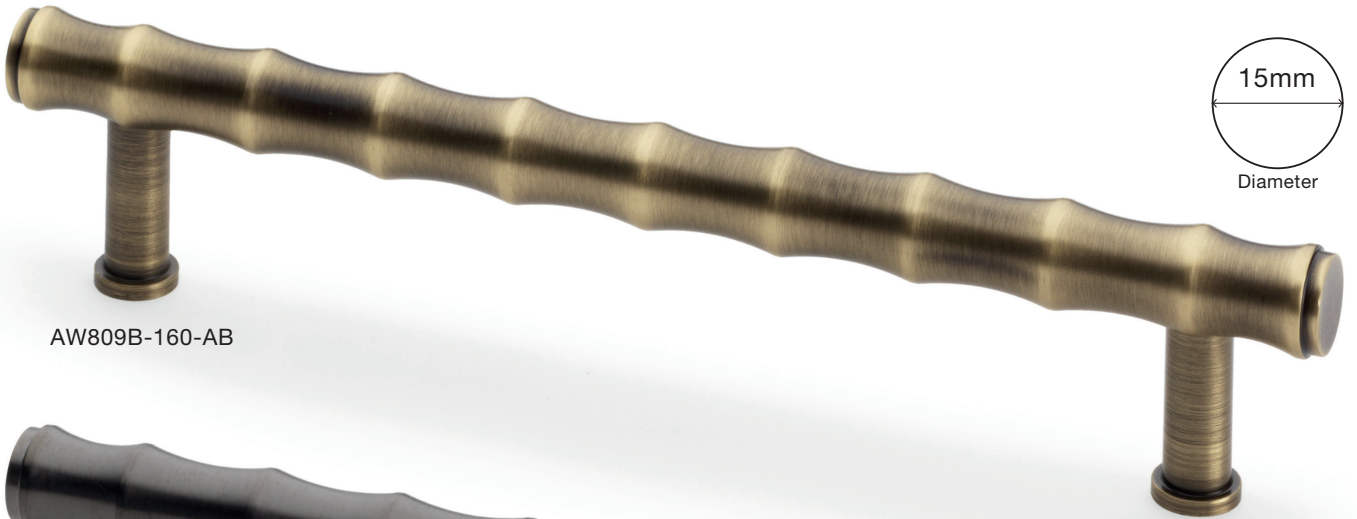

BAMBOO COLLECTION: CRISPIN

AW809B-160-AB