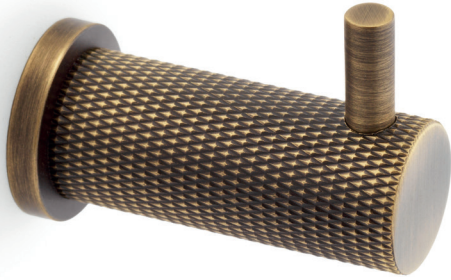

VICTORIAN HAT AND COAT HOOK

Dimensions (mm)

Height: 110 | Top Hook Projection: 80 | Bottom Hook Projection: 55

*(Not Solid Brass)

BRUNEL KNURLED COAT HOOK

AW775AB

AW775DBZPVD

AW775SBPVD