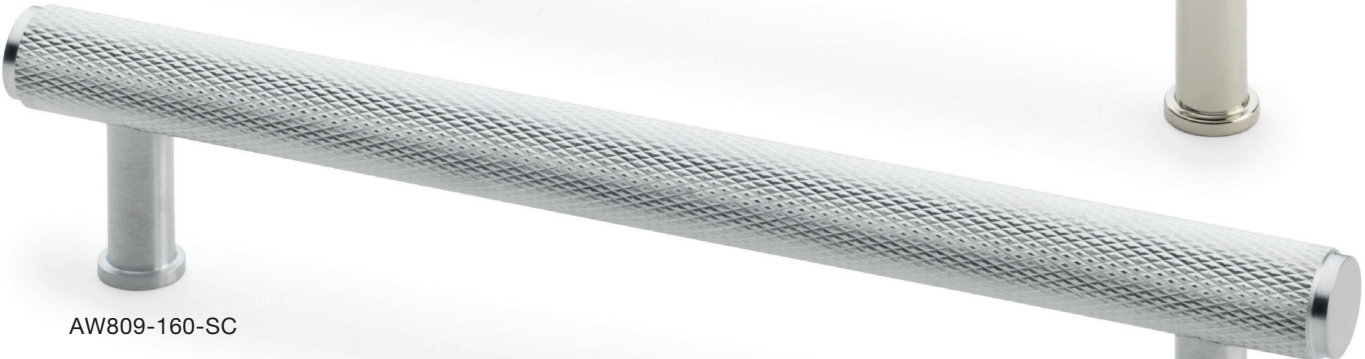

AW809-160-PN