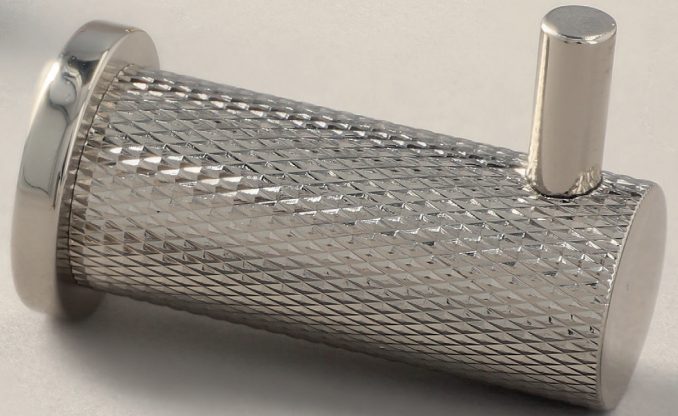

VICTORIAN HAT AND COAT HOOK

Dimensions (mm)

Height: 110 | Top Hook Projection: 80 | Bottom Hook Projection: 55

*(Not Solid Brass)

BRUNEL KNURLED COAT HOOK

AW775AB

AW775DBZPVD

AW775SBPVD