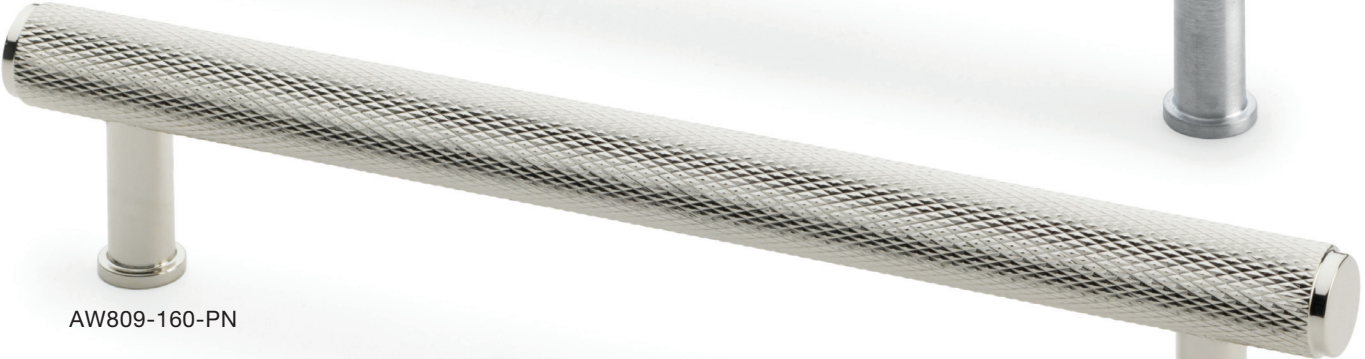

AW809-160-PC