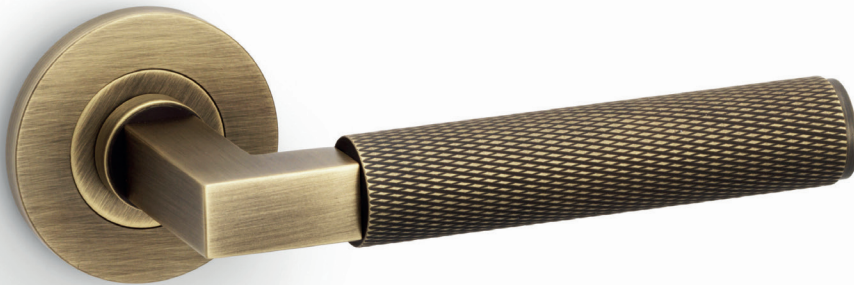

RANGES

Cabinet
Hardware

Mortice
Knobs

Door
Handles

Accessories

CONTENTS

Care Instructions & Finishes Key	2-3
Knurled Levers	6-9
Reeded Levers	10-11
Original Levers	12-13
Escutcheons, Thumbturn & Releases	14-15, 18-19
Hammered Levers	16-17
Traditional Door Collection	20-28
The Quantock Collection	32-39
The Bullion Collection	40-41
The Jesper Collection	42-45
The Knurled Collection	46-65
The Reeded Collection	66-75
The Bamboo Collection	76-81
The Hammered Collection	82-89
The Hanover Collection	90-91
The Original Collection	94-113
Backplates	114-117
Finger Pull & Handle Adapter	118-119
Hinges	29, 120-123
Sliding Door Edge Pulls	124
Hat, Coat Hook and Handrail Brackets	125-131
Door Stops	132-133

KNURLED LEVERS ON ROUND ROSE: HURRICANE

AW200AB

AW200DBZPVD

AW200PNPVD

AW200SBPVD

AW200

HURRICANE KNURLED
LEVER ON ROUND
ROSE (Pair)

Dimensions (mm)