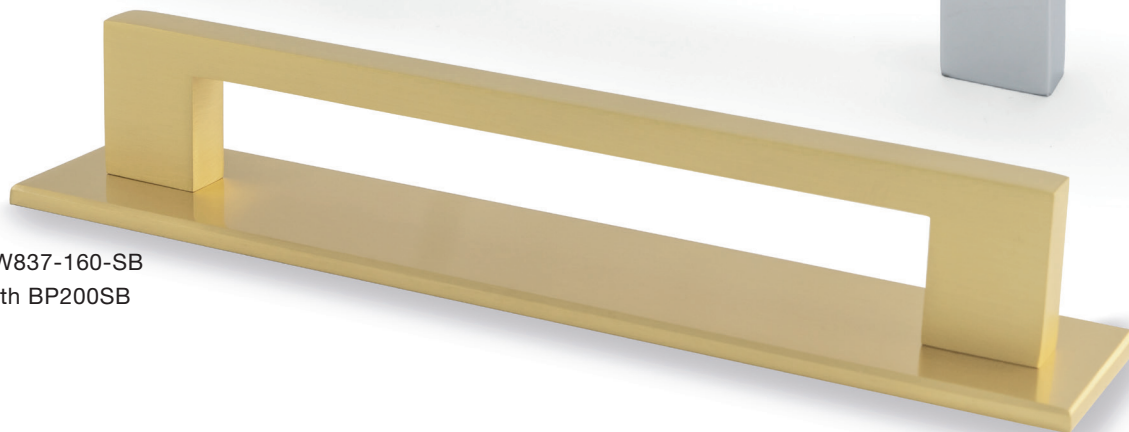

AW837-160-SB
with BP200SB

AW837

MARCO CUPBOARD PULL HANDLE

Dimensions (mm)

Centres: 128

Length: 148

Bar Width: 10.5

Projection: 30

Centres: 160

Length: 180

Bar Width: 10.5

Projection: 30

Centres: 224

Length: 244

Bar Width: 10.5

Projection: 30

Why not try me
with a Backplate?

See page 117