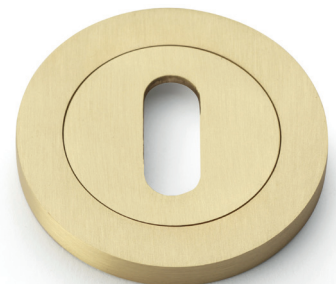

Lever Length: 120

Lever Diameter: 20

Rose: 50 x 6

Projection: 58

ANTIQUE
BRASS

DARK
BRONZE
PVD

POLISHED
NICKEL
PVD

SATIN
BRASS
PVD

CONCEALED FIX ESCUTCHEON EURO PROFILE

Dimensions (mm)

Rose Diameter: 50 | Projection: 6

AW391DBZ

AW391IB

AW391SB

BLACK

DARK
BRONZE