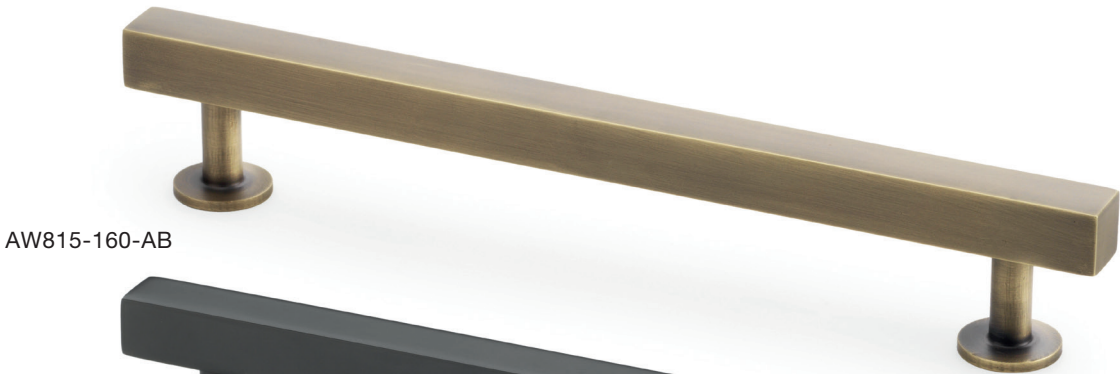

ORIGINAL COLLECTION: SQUARE