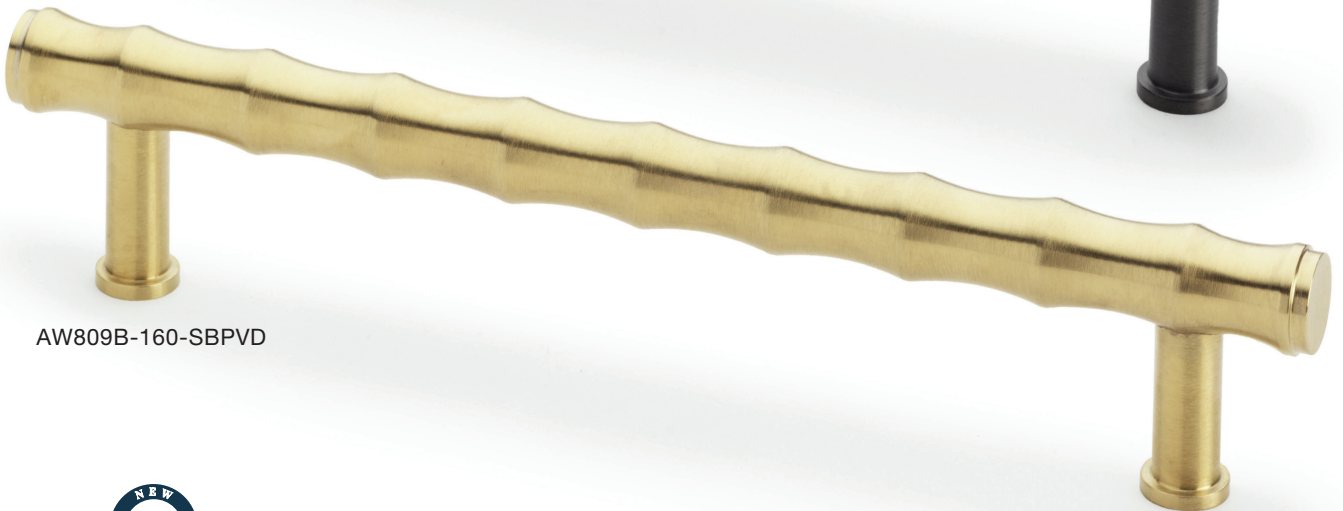

AW809B-160-DBZPVD

AW809B-160-SBPVD

AW809B

CRISPIN BAMBOO T-BAR CUPBOARD PULL HANDLE

Dimensions (mm)

Centres: 128
Length: 166
Bar Diameter: 15
Projection: 39

Centres: 160
Length: 198
Bar Diameter: 15
Projection: 39

Centres: 224
Length: 262
Bar Diameter: 15
Projection: 39