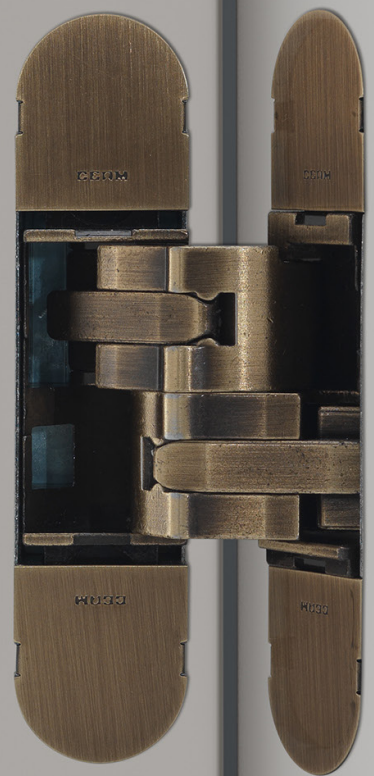

Rose Diameter: 41

Projection: 48

Knob Diameter: 51

Rose Diameter: 51

Projection: 48

CEAM HINGES

CEAM

3D Adjustable
Concealed Hinges

Elegantly Designed & Finished

The Perfect Concealed Solution for your Doors
Coordinate with our round rose door handles &
complement our collection of traditional mortice knobs

BLACK FINISH: COMING SOON