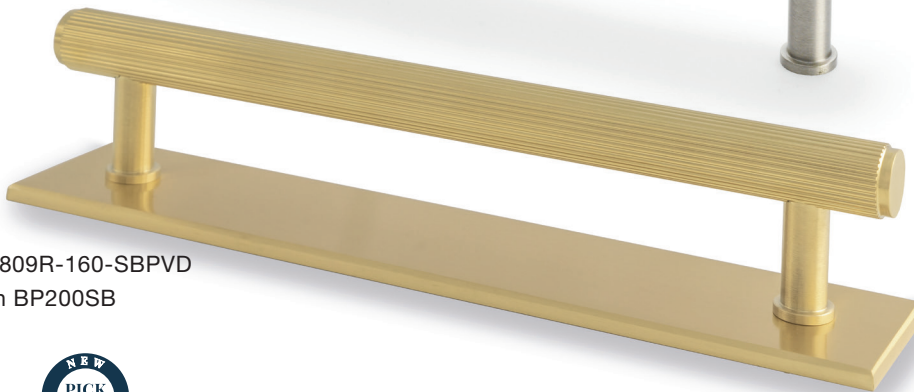

AW809R-160-SN