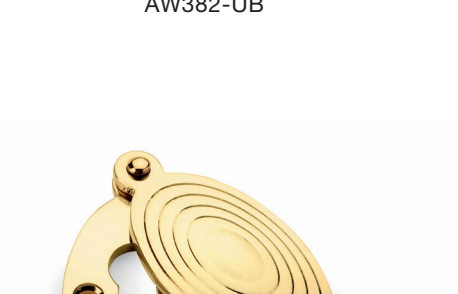

Dimensions (mm)
Diameter: 32

ANTIQUÉ
BRASS

POLISHED
NICKEL

UNLACQUERED
BRASS

AW385-UB

AW385

STANDARD KEY PROFILE
ELLIPSE ESCUTCHEON
WITH CHRISTOPH DESIGN
COVER

Dimensions (mm)
Width: 29 | Height: 58