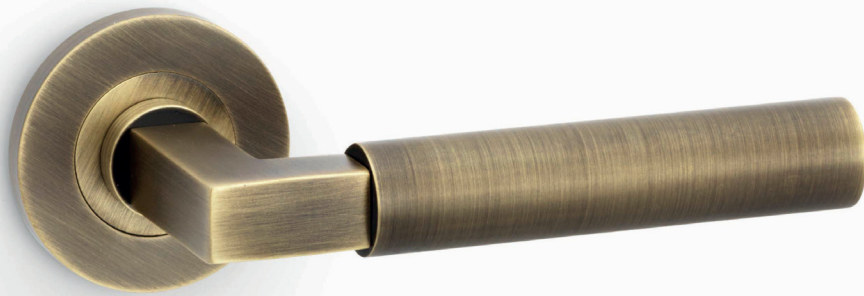

ORIGINAL LEVER ON ROUND ROSE: HURRICANE

AW201AB