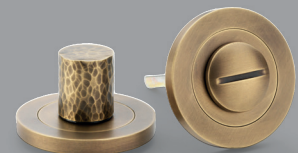

Matching Hammered Thumbturn
and Release on page 18