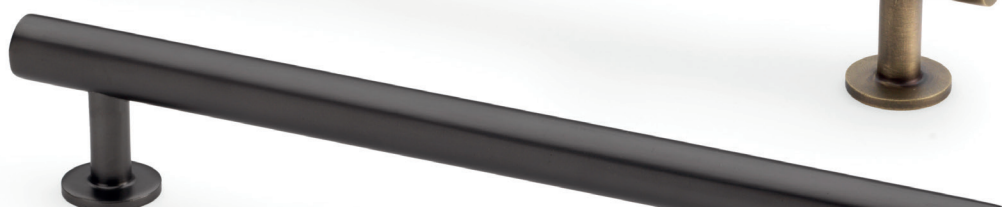

Length: 244

Bar Width: 10.5

Projection: 30

Why not try me
with a Backplate?

See page 117

ORIGINAL COLLECTION: ROUND

AW814-160-AB

AW814-160-DBZ