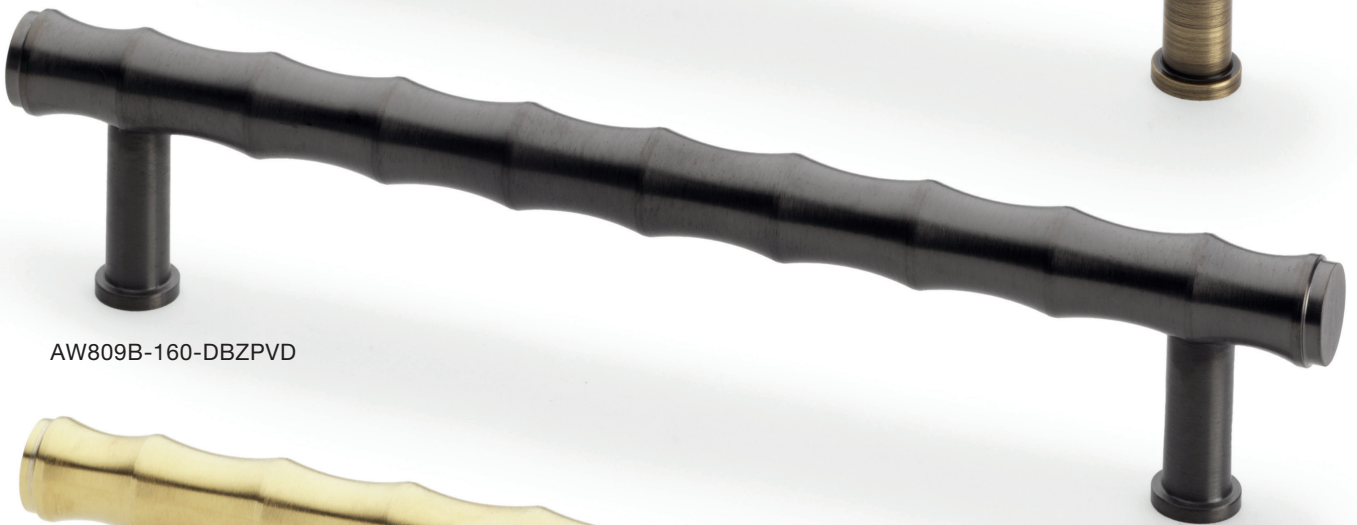

BAMBOO COLLECTION: CRISPIN

AW809B

CRISPIN BAMBOO T-BAR CUPBOARD PULL HANDLE

Dimensions (mm)

Centres: 128
Length: 166
Bar Diameter: 15
Projection: 39

Centres: 160
Length: 198
Bar Diameter: 15
Projection: 39

Centres: 224
Length: 262
Bar Diameter: 15
Projection: 39