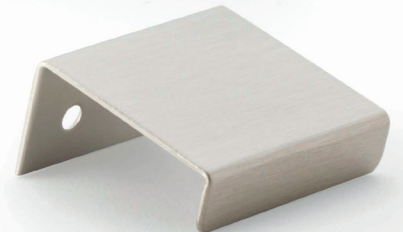

SATIN
BRASS

SATIN
NICKEL

AW908-37-SN

AW908