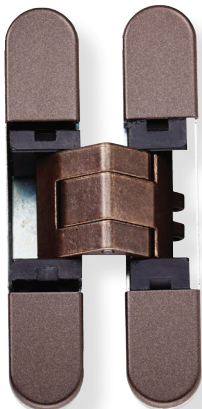

CABINET HARDWARE

CEAM HINGES

CI000929OTT00
BRASS PLATED

CI000929VNO00
MATT BLACK VARNISH

CI000929BRO00
MATT BRONZE

CI000929NIK00
POLISHED NICKEL

CI000929ARG00
SILVER

CI000929