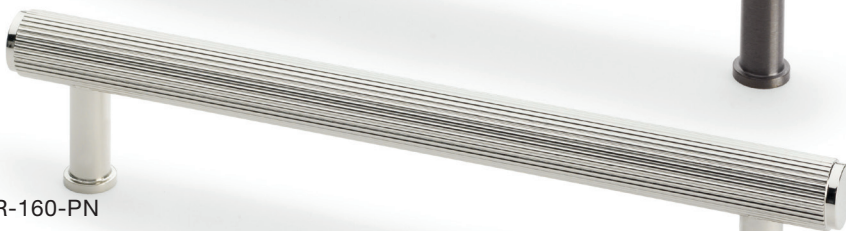

Why not try me
with a Backplate?

See page 116

THE REEDED COLLECTION

REEDED COLLECTION: CRISPIN

AW809R-160-AB

AW809R-160-DBZPVD

AW809R-160-PN

AW809R-160-SN