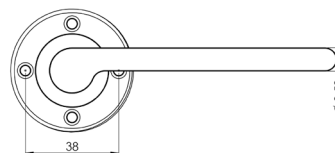

Fitzrovia Lever on Rose

BUR15