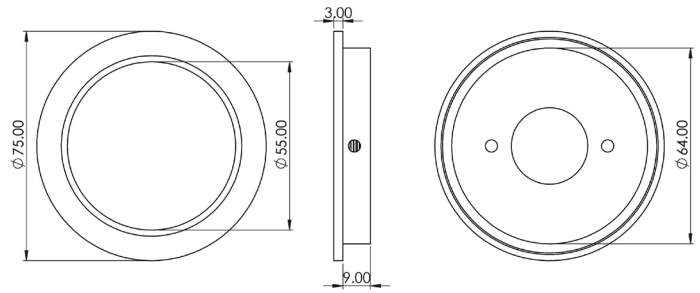

Burlington Range Matching Flush Pulls

BUR215

Circular Flush Pull

Available finishes

BUR215AB BUR215DB BUR215PN BUR215SB BUR215SN

BUR225

Rectangular Flush Pull