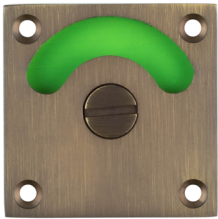

Burlington Pull Handles

Westminster
BUR130

Shown in bolt through fixing
Also available in back to back and face fix

Available finishes

Piccadilly
BUR140

Shown in bolt through fixing
Also available in back to back and face fix

Available finishes

Burlington Pull Handles

Belgrave BUR1000

Shown in bolt through fixing
Also available in back to back and face fix

Available finishes

Finger Plate BUR778

Available finishes

Pull Handle: BUR130SN
Finger Plate: BUR778SN

Burlington Range Matching Indicator Lock

BUR2552

*Green/Red
Reversible Disc*

*Vacant/Engaged
Reversible Disc*

Available finishes

BUR2552AB BUR2552DB BUR2552PN BUR2552SB BUR2552SN

Hinges

Solid brass, double phosphor bronze washed