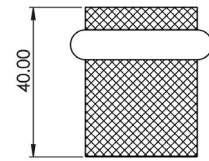

Hexagonal
BUR965