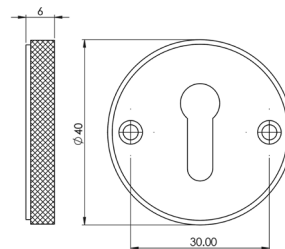

BUR182
Standard