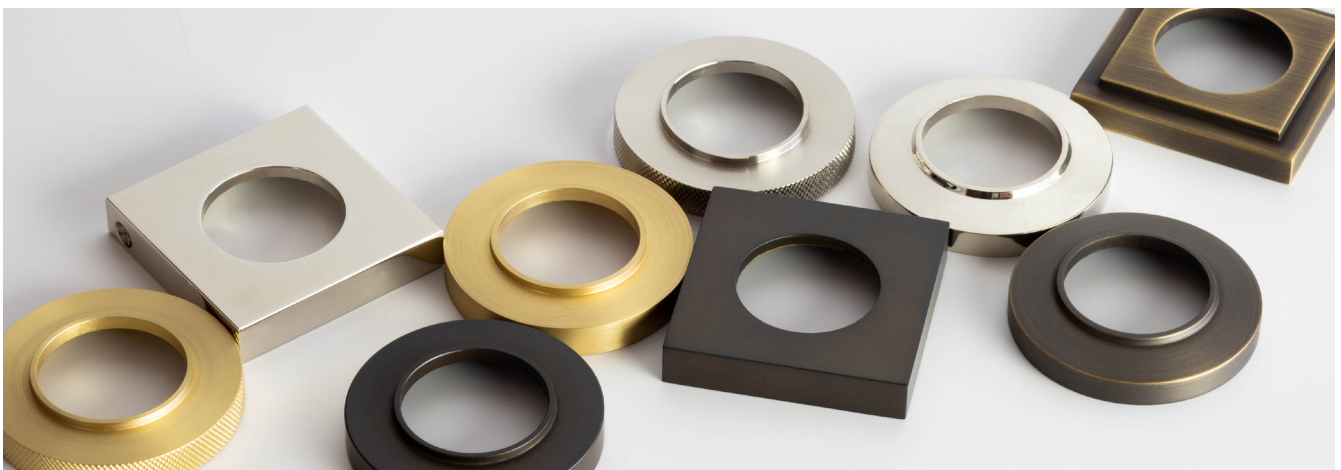

Reeded
BUR53

Lever Outer Rose Choice

Available finishes

Knurled
BUR55

Square Plain
BUR150

Square Stepped
BUR152

Lever: BUR15
Rose: BUR150

Lever: BUR15AB
Plate: BUR450AB