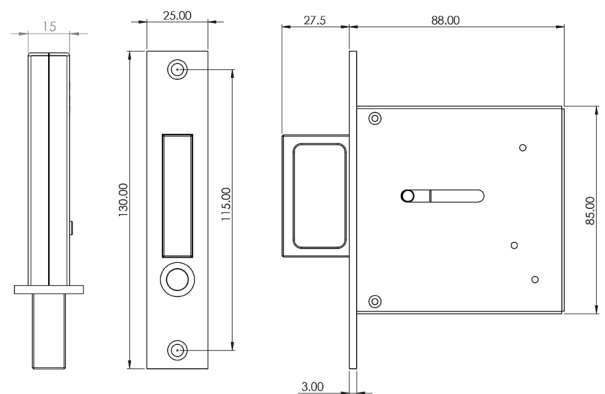

Available finishes

BUR215AB BUR215DB BUR215PN BUR215SB BUR215SN

BUR225

Rectangular Flush Pull

Available finishes

BUR225AB BUR225DB BUR225PN BUR225SB BUR225SN

JV820

Sliding Door Edge Pull