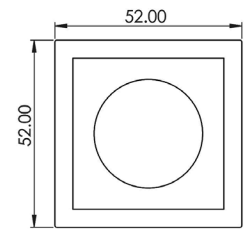

Reeded
BUR53

Lever Outer Rose Choice

Available finishes

Knurled
BUR55

Square Plain
BUR150

Square Stepped
BUR152

Lever: BUR15
Rose: BUR150

Lever: BUR15AB
Plate: BUR450AB