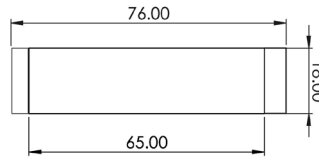

Burlington Range Matching Door Stops

n.b. can be fitted without bases

Wall Mounted Door Stops

Available finishes

Available finishes

Bases supplied separately, please choose from below

Available finishes