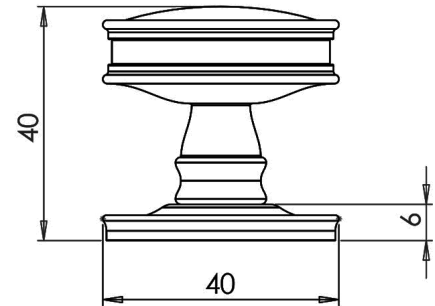

Available finishes