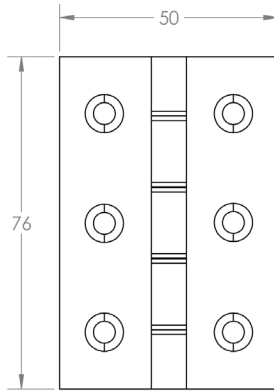

Hinges

Solid brass, double phosphor bronze washed

Available finishes

Available finishes

Available finishes