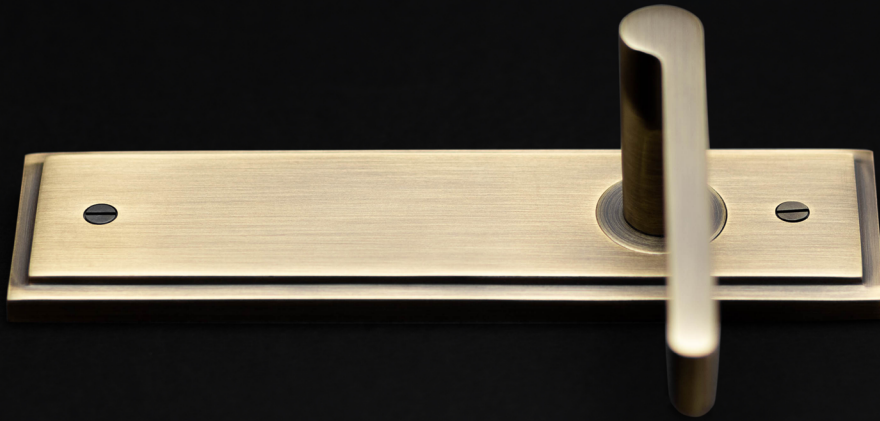

BUR45SN

Lever: BUR45SN
Rose: BUR152SN

Lever: BUR15AB
Rose: BUR55AB

Lever Outer Rose Choice

Available finishes

Plain
BUR50

Chamfered
BUR51

Stepped
BUR52

Reeded
BUR53

Lever Outer Rose Choice

Available finishes

Knurled
BUR55

Square Plain
BUR150

Square Stepped
BUR152

Lever: BUR15
Rose: BUR150

Lever: BUR15AB
Plate: BUR450AB

Lever: BUR35SN
Plate: BUR450SN

Lever Plate Choices

Available finishes

BUR450
Latch Backplate

BUR15DB
BUR450DB

BUR15SN
BUR450SN

BUR451
Lock Backplate
57mm Centres

BUR15AB
BUR451AB