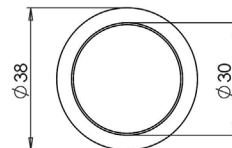

Chamfered
BUR961