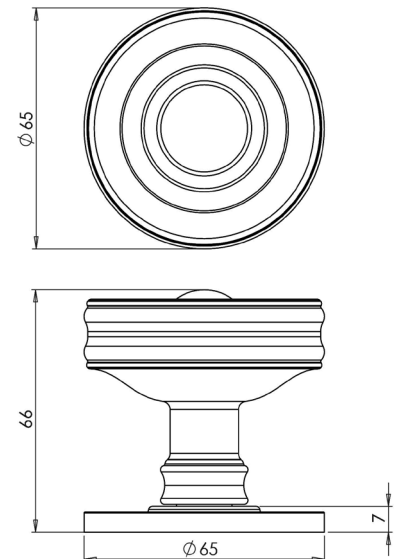

Bloomsbury Mortice Knob Furniture

Unsprung

BUR101

Available finishes

BUR101AB

BUR101DB

BUR101PN

BUR101SB

BUR101SN