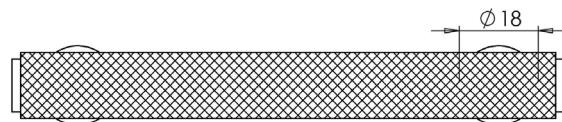

Piccadilly Cabinet Furniture

Handles may be fitted without roses if required

Cupboard Knobs

Available finishes

T Bar Cupboard Knob

Available finishes

Cabinet Handles

Available finishes

BUR410:	96mm Centres	A Ø 15mm	B 126mm	C 40mm	BUR410AB	BUR410DB	BUR410PN	BUR410SB	BUR410SN
BUR411:	128mm Centres	A Ø 15mm	B 160mm	C 40mm	BUR411AB	BUR411DB	BUR411PN	BUR411SB	BUR411SN
BUR412:	224mm Centres	A Ø 15mm	B 254mm	C 40mm	BUR412AB	BUR412DB	BUR412PN	BUR412SB	BUR412SN