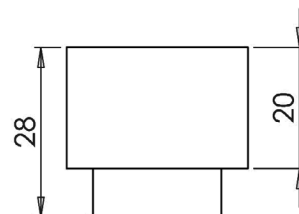

Available finishes