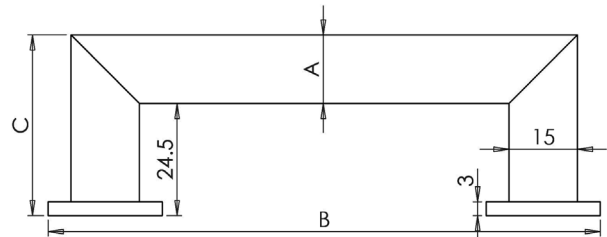

Available finishes

Cabinet Handles

BUR210
BUR211
BUR212

Available finishes

BUR210:	96mm Centres	A Ø 15mm	B 121mm	C 39.50mm	BUR210AB	BUR210DB	BUR210PN	BUR210SB	BUR210SN
BUR211:	128mm Centres	A Ø 15mm	B 143mm	C 39.50mm	BUR211AB	BUR211DB	BUR211PN	BUR211SB	BUR211SN
BUR212:	224mm Centres	A Ø 15mm	B 249mm	C 39.50mm	BUR212AB	BUR212DB	BUR212PN	BUR212SB	BUR212SN