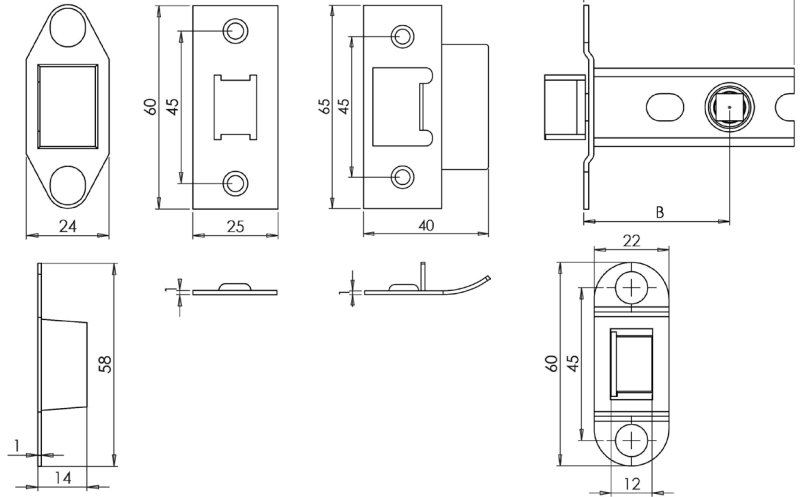

BUR181AB BUR181DB BUR181PN BUR181SB BUR181SN

BUR182AB BUR182DB BUR182PN BUR182SB BUR182SN

Matching Tubular Latch

JL-HDT64
 JL-HDT76
 JL-HDT102

Available finishes

JL-HDT64	A	64mm	B	44mm	JL-HDT64AB	JL-HDT64DB	JL-HDT64PSS	JL-HDT64SB	JL-HDT64SSS
JL-HDT76	A	76mm	B	57mm	JL-HDT76AB	JL-HDT76DB	JL-HDT76PSS	JL-HDT76SB	JL-HDT76SSS
JL-HDT102	A	102mm	B	82mm	JL-HDT102AB	JL-HDT102DB	JL-HDT102PSS	JL-HDT102SB	JL-HDT102SSS