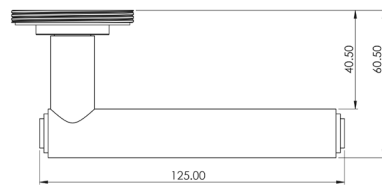

Richmond Lever on Rose

BUR45