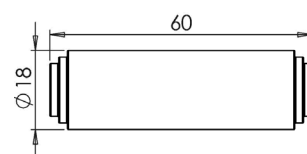

Cabinet Handles

BUR510
BUR511
BUR512

Available finishes

BUR510:	96mm Centres	A Ø 18mm	B 145mm	C 41.50mm	BUR510AB	BUR510DB	BUR510PN	BUR510SB	BUR510SN
BUR511:	128mm Centres	A Ø 18mm	B 177mm	C 41.50mm	BUR511AB	BUR511DB	BUR511PN	BUR511SB	BUR511SN
BUR512:	224mm Centres	A Ø 18mm	B 273mm	C 41.50mm	BUR512AB	BUR512DB	BUR512PN	BUR512SB	BUR512SN