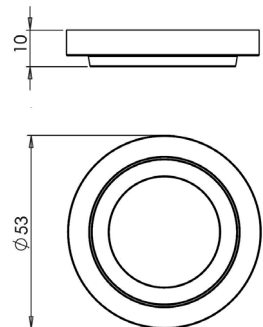

BUR45SN

Lever: BUR45SN
Rose: BUR152SN

Lever: BUR15AB
Rose: BUR55AB

Lever Outer Rose Choice

Available finishes

Plain
BUR50

Chamfered
BUR51

Stepped
BUR52