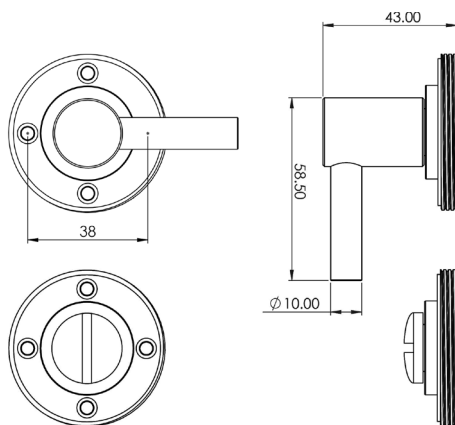

Turn & Release Inner Choices

Outer rose supplied separately

BUR80

BUR80AB BUR80DB BUR80PN BUR80SB BUR80SN

BUR81

BUR81AB BUR81DB BUR81PN BUR81SB BUR81SN

BUR82

BUR82AB BUR82DB BUR82PN BUR82SB BUR82SN