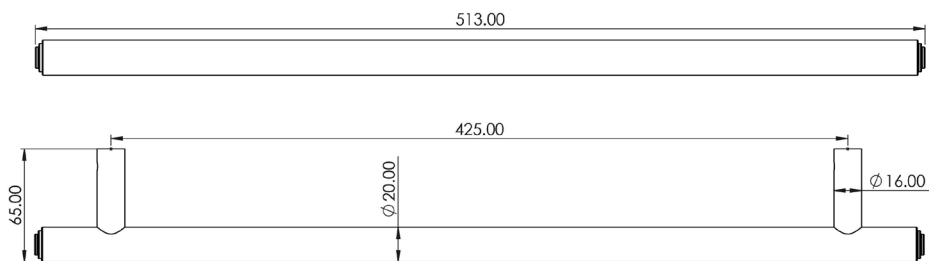

Available finishes

Burlington Pull Handles

Belgrave BUR1000

Shown in bolt through fixing
Also available in back to back and face fix

Available finishes

Finger Plate BUR778

Available finishes

Pull Handle: BUR130SN
Finger Plate: BUR778SN