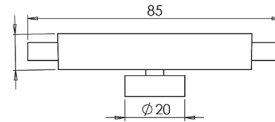

Burlington Range Matching Indicator Lock

BUR2552

*Green/Red
Reversible Disc*