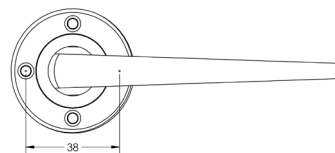

Choose Your Backplate Function

Mayfair Lever on Rose

BUR10

Available finishes

BUR10AB

BUR10DB

BUR10PN

BUR10SB