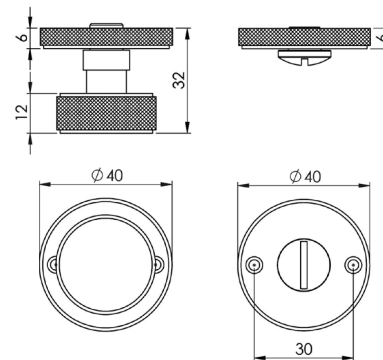

Available finishes

BUR180AB BUR180DB BUR180PN BUR180SB BUR180SN