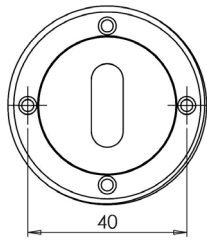

Burlington Range Matching Escutcheons

Standard Escutcheon Inner

Outer rose supplied separately

BUR61

Available finishes

Available finishes

Outer Rose Choices

Available finishes