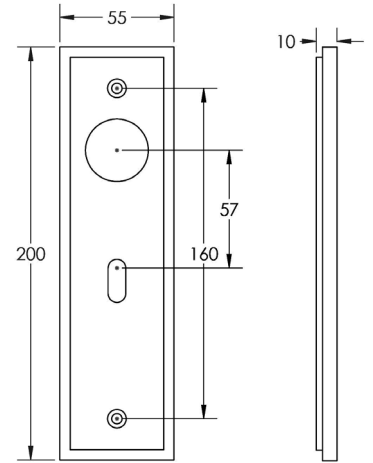

Lever: BUR35SN
Plate: BUR450SN

Lever Plate Choices

Available finishes

BUR450
Latch Backplate

BUR15DB
BUR450DB

BUR15SN
BUR450SN

BUR451
Lock Backplate
57mm Centres

BUR15AB
BUR451AB