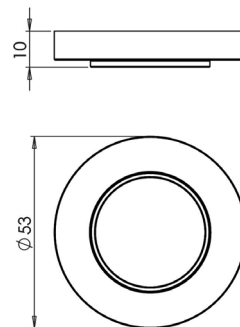

Chamfered
BUR51