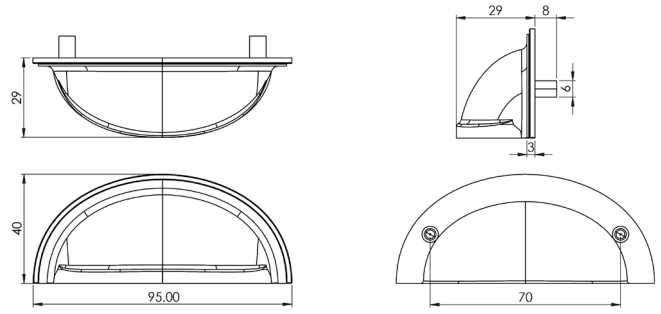

Cupboard Pull

BUR423

Available finishes

BUR423AB

BUR423DB

BUR423PN

BUR423SB

BUR423SN