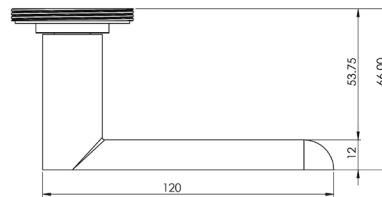

Kensington Lever on Rose

BUR25