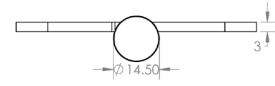

Available finishes

J9633

200,000 cycles
Grade 4 corrosion
Suitable for 120kg doors when using 3 hinges

Fire tested when fitted with intumescent hinge pad

3 hinges per pack

Available finishes

Bolts

Available finishes