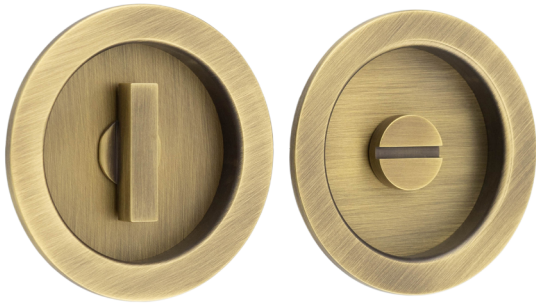

Knurled
BUR969

Door Stop: BUR968PN
Door Stop Base: BUR969PN

Burlington Range Of Sliding Door Furniture
Edge Pulls

BUR280

Available finishes

Burlington Range Matching Turn & Release

BUR216

Circular Turn & Release

Available finishes

JL840

Sliding Bathroom Lock

Available finishes

T&R: BUR216PN

Burlington Range Matching Turn & Release

BUR226

Rectangular Turn & Release