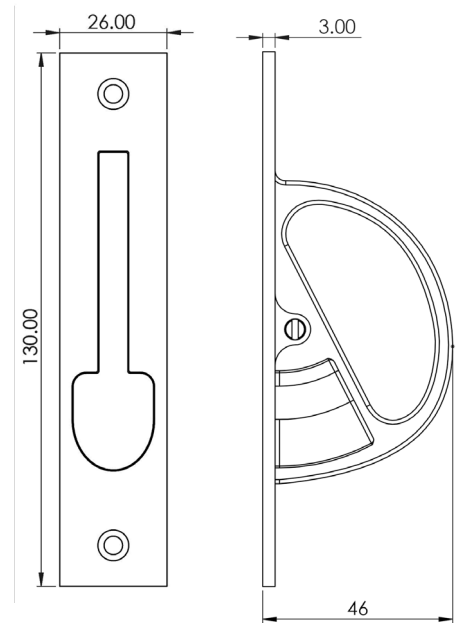

Burlington Range Of Sliding Door Furniture
Edge Pulls

BUR280