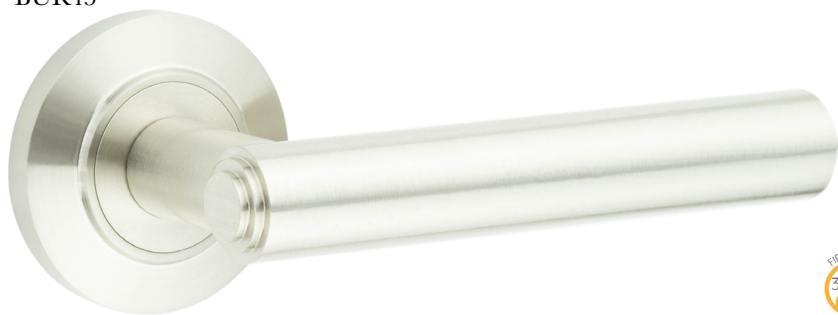

Richmond Lever on Rose

BUR45