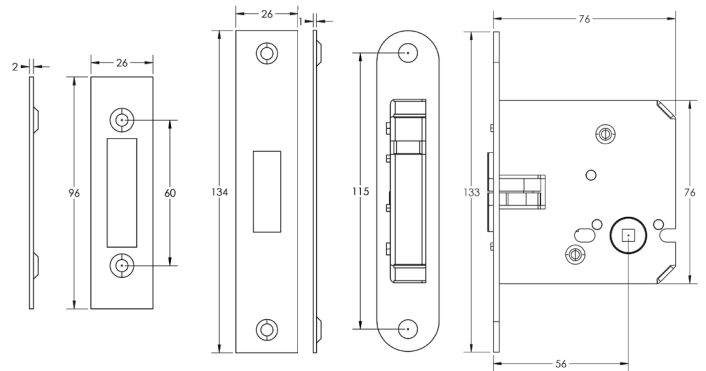

JL840

Sliding Bathroom Lock