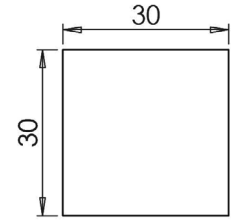

Available finishes