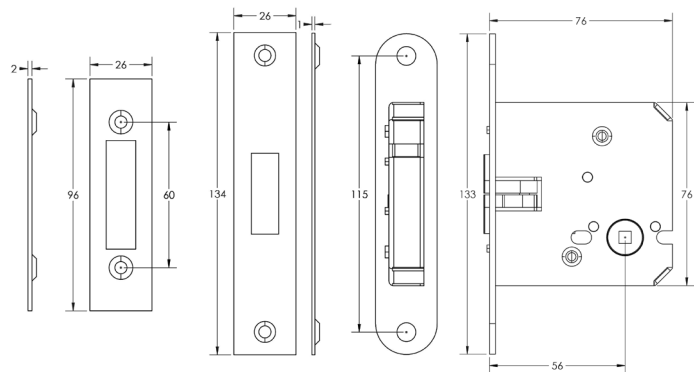

Available finishes

JL840

Sliding Bathroom Lock

Available finishes