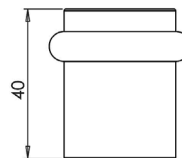

Chamfered
BUR961