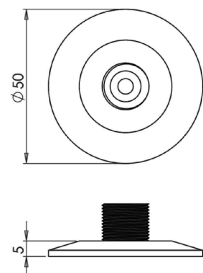

Stepped
BUR973