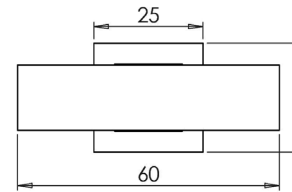

Available finishes

Cabinet Handles

BUR210
BUR211
BUR212

Available finishes

BUR210:	96mm Centres	A Ø 15mm	B 121mm	C 39.50mm	BUR210AB	BUR210DB	BUR210PN	BUR210SB	BUR210SN
BUR211:	128mm Centres	A Ø 15mm	B 143mm	C 39.50mm	BUR211AB	BUR211DB	BUR211PN	BUR211SB	BUR211SN
BUR212:	224mm Centres	A Ø 15mm	B 249mm	C 39.50mm	BUR212AB	BUR212DB	BUR212PN	BUR212SB	BUR212SN