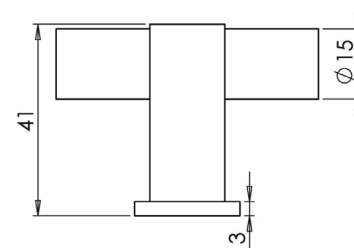

Available finishes