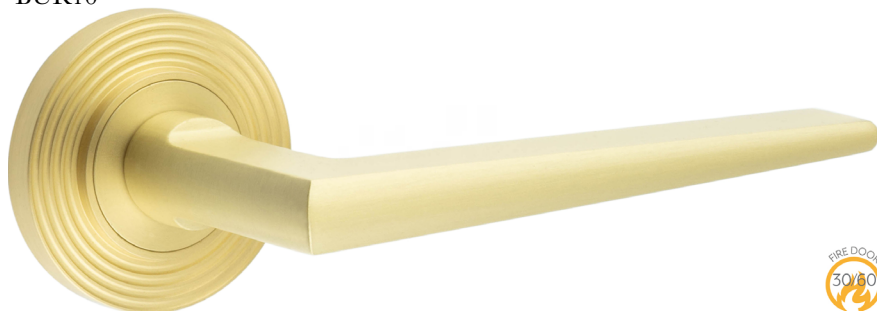

Give in to your imagination

The Choice is Yours

Discover the range
www.frelan.co.uk

How To Buy Lever Handles

Choose Your Lever

Choose Your Finish

Choose Your Rose

OR

Choose Your Backplate Function

Mayfair Lever on Rose

BUR10

Available finishes

BUR10AB

BUR10DB

BUR10PN

BUR10SB