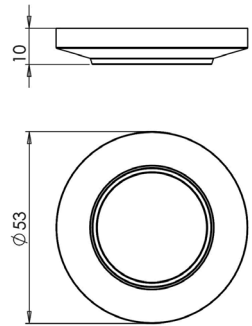

BUR45SN

Lever: BUR45SN
Rose: BUR152SN

Lever: BUR15AB
Rose: BUR55AB

Lever Outer Rose Choice

Available finishes

Plain
BUR50

Chamfered
BUR51

Stepped
BUR52