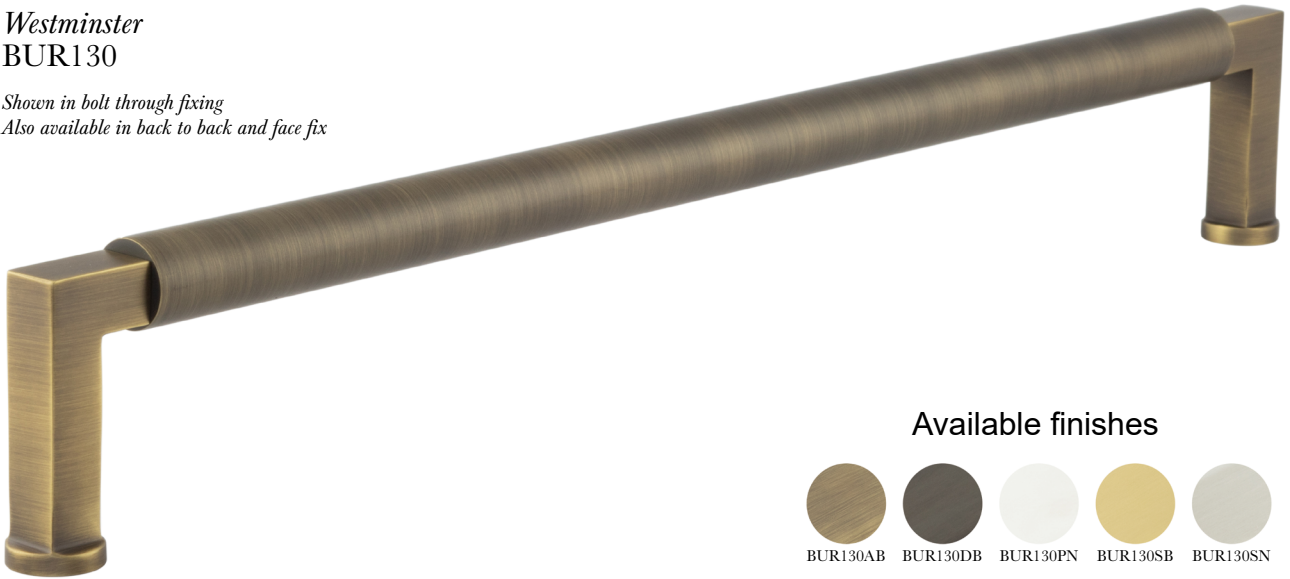

Burlington Pull Handles

Westminster
BUR130

Shown in bolt through fixing
Also available in back to back and face fix

Available finishes

Piccadilly
BUR140

Shown in bolt through fixing
Also available in back to back and face fix