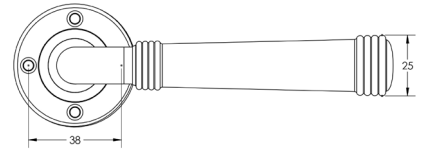

Highgate Lever on Rose

BUR35

Available finishes

BUR35AB

BUR35DB

BUR35PN

BUR35SB

BUR35SN