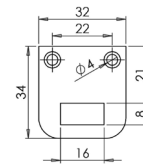

Burlington Range Matching Indicator Lock

BUR2552

Available finishes

BUR2552AB BUR2552DB BUR2552PN BUR2552SB BUR2552SN