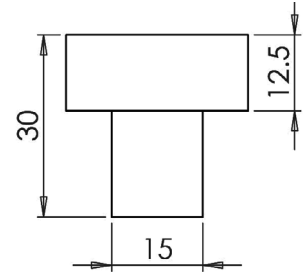

Available finishes