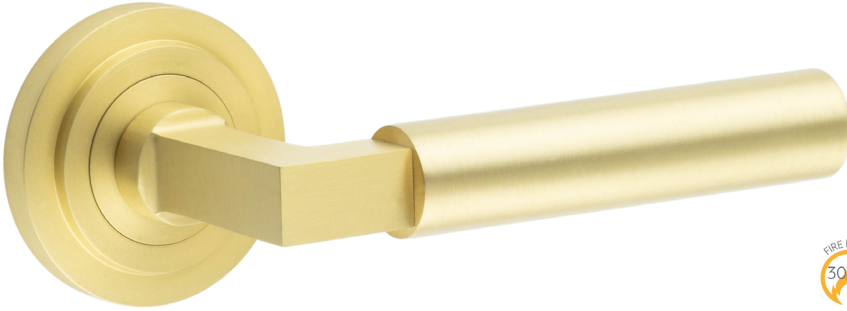

BUR15SN

Knightsbridge Lever on Rose

BUR20

Available finishes

BUR20AB

BUR20DB

BUR20PN

BUR20SB

BUR20SN

Kensington Lever on Rose

BUR25

Available finishes

BUR25AB

BUR25DB

BUR25PN

BUR25SB

BUR25SN

Westminster Lever on Rose

BUR30

Available finishes

BUR30AB

BUR30DB

BUR30PN

BUR30SB