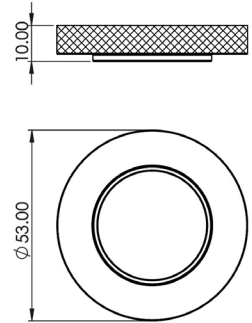

Square Plain
BUR150