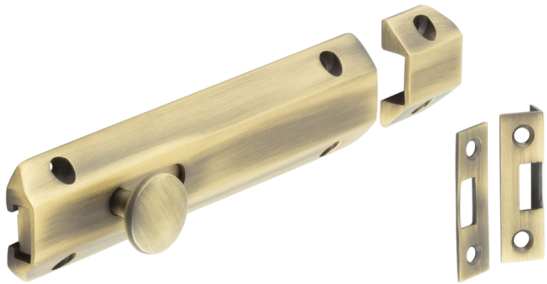

Available finishes

J9633

200,000 cycles
Grade 4 corrosion
Suitable for 120kg doors when using 3 hinges

Fire tested when fitted with intumescent hinge pad

3 hinges per pack

Available finishes

Bolts

Available finishes