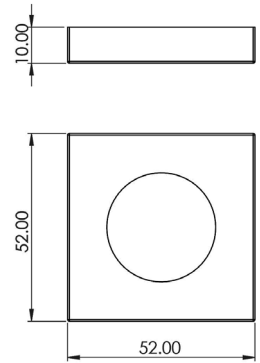

Square Stepped
BUR152