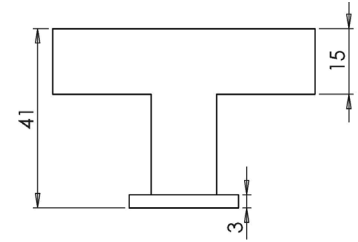

Available finishes

Cabinet Handles

BUR210
BUR211
BUR212

Available finishes

BUR210:	96mm Centres	A Ø 15mm	B 121mm	C 39.50mm	BUR210AB	BUR210DB	BUR210PN	BUR210SB	BUR210SN
BUR211:	128mm Centres	A Ø 15mm	B 143mm	C 39.50mm	BUR211AB	BUR211DB	BUR211PN	BUR211SB	BUR211SN
BUR212:	224mm Centres	A Ø 15mm	B 249mm	C 39.50mm	BUR212AB	BUR212DB	BUR212PN	BUR212SB	BUR212SN