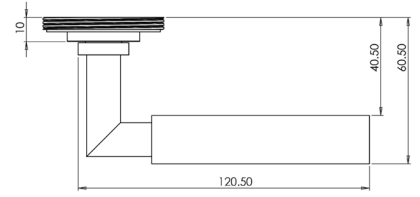

Westminster Lever on Rose

BUR30

Available finishes

BUR30AB

BUR30DB

BUR30PN

BUR30SB

BUR30SN