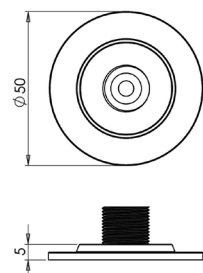

Burlington Range Matching Door Stops

n.b. can be fitted without bases

Wall Mounted Door Stops

Available finishes

Available finishes

Bases supplied separately, please choose from below

Available finishes