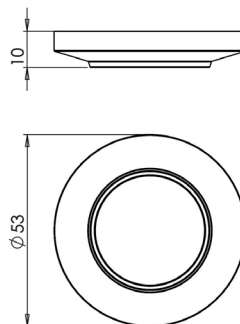

Stepped
BUR52