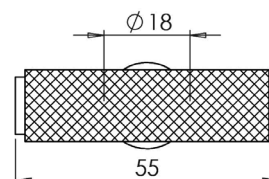

Available finishes