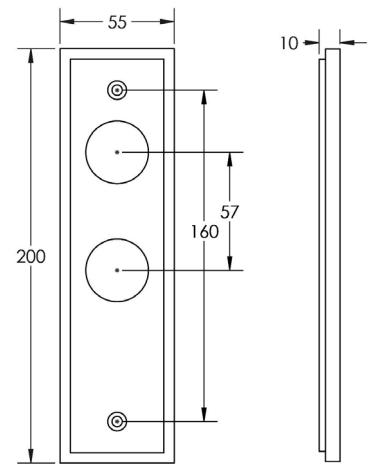

BUR453
Bathroom Backplate
57mm Centres

BUR15SB
BUR453SB
BUR82SB

BUR25PN
BUR453PN
BUR81PN