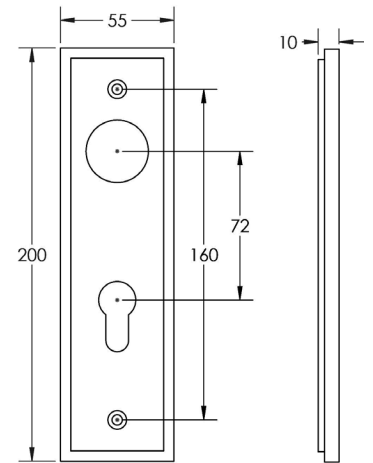

BUR455
Din Euro Backplate
72mm Centres

BUR25DB
BUR455DB

BUR45AB
BUR455AB