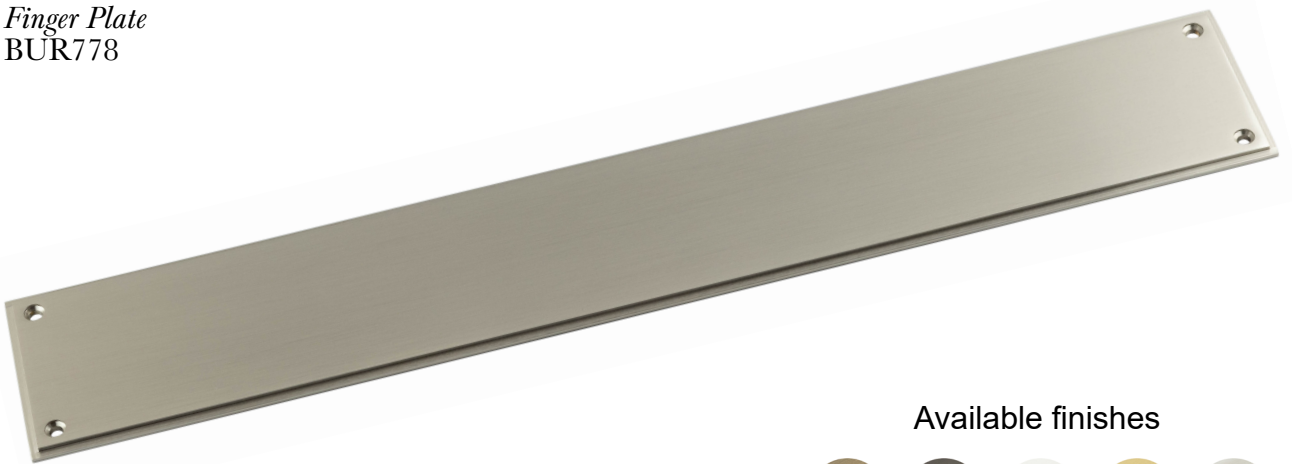

Available finishes

Burlington Pull Handles

Belgrave BUR1000

Shown in bolt through fixing
Also available in back to back and face fix

Available finishes

Finger Plate BUR778

Available finishes

Pull Handle: BUR130SN
Finger Plate: BUR778SN

Burlington Range Matching Indicator Lock

BUR2552

*Green/Red
Reversible Disc*

*Vacant/Engaged
Reversible Disc*

Available finishes

BUR2552AB BUR2552DB BUR2552PN BUR2552SB BUR2552SN

Hinges

Solid brass, double phosphor bronze washed