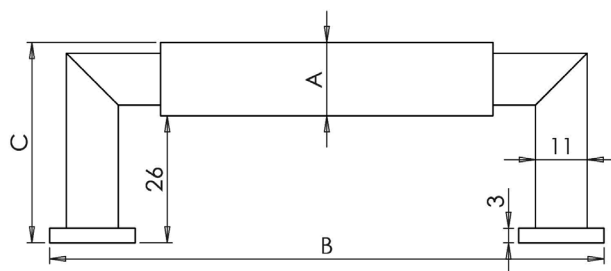

Available finishes

BUR310:	96mm Centres	A Ø 15mm	B 113.50mm	C 41mm	BUR310AB	BUR310DB	BUR310PN	BUR310SB	BUR310SN
BUR311:	128mm Centres	A Ø 15mm	B 145.50mm	C 41mm	BUR311AB	BUR311DB	BUR311PN	BUR311SB	BUR311SN
BUR312:	224mm Centres	A Ø 15mm	B 241.50mm	C 41mm	BUR312AB	BUR312DB	BUR312PN	BUR312SB	BUR312SN