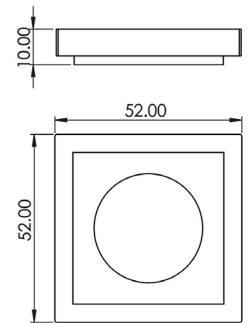

T&R: BUR82SB
Rose: BUR150SB

T&R: BUR81DB
Rose: BUR55DB

T&R: BUR80SN
Rose: BUR50SN