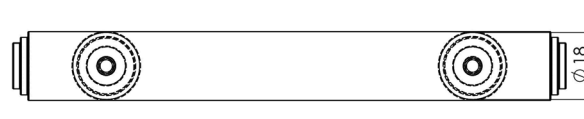

Available finishes

BUR510:	96mm Centres	A Ø 18mm	B 145mm	C 41.50mm	BUR510AB	BUR510DB	BUR510PN	BUR510SB	BUR510SN
BUR511:	128mm Centres	A Ø 18mm	B 177mm	C 41.50mm	BUR511AB	BUR511DB	BUR511PN	BUR511SB	BUR511SN
BUR512:	224mm Centres	A Ø 18mm	B 273mm	C 41.50mm	BUR512AB	BUR512DB	BUR512PN	BUR512SB	BUR512SN