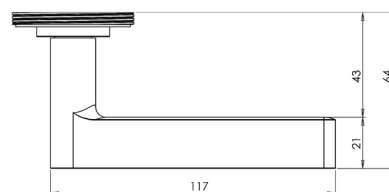

Fitzrovia Lever on Rose

BUR15

Available finishes

BUR15AB

BUR15DB

BUR15PN

BUR15SB

BUR15SN