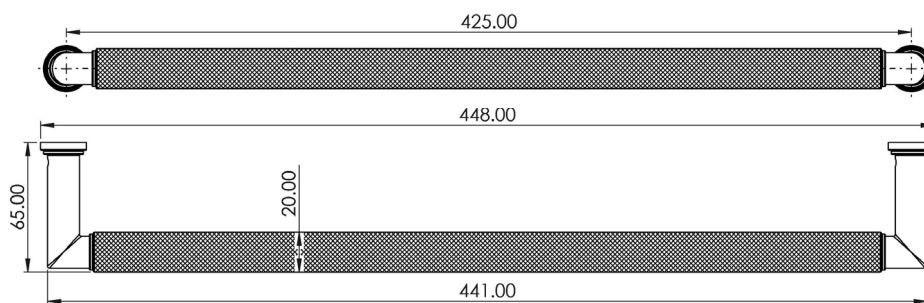

Available finishes