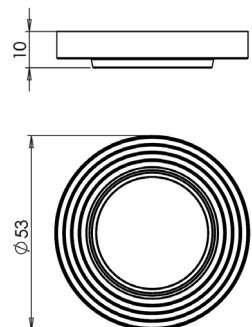

Lever Outer Rose Choice

Available finishes