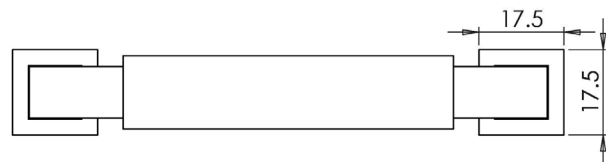

Available finishes

BUR310:	96mm Centres	A Ø 15mm	B 113.50mm	C 41mm	BUR310AB	BUR310DB	BUR310PN	BUR310SB	BUR310SN
BUR311:	128mm Centres	A Ø 15mm	B 145.50mm	C 41mm	BUR311AB	BUR311DB	BUR311PN	BUR311SB	BUR311SN
BUR312:	224mm Centres	A Ø 15mm	B 241.50mm	C 41mm	BUR312AB	BUR312DB	BUR312PN	BUR312SB	BUR312SN