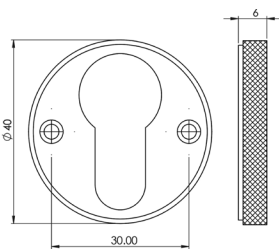

BUR182
Standard