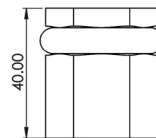

Door Stop: BUR965SB