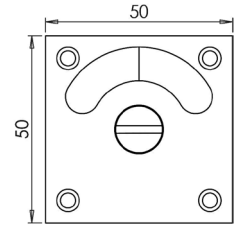

Burlington Range Matching Indicator Lock

BUR2552

*Green/Red
Reversible Disc*