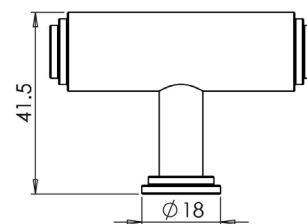

Cabinet Handles

BUR510
BUR511
BUR512

Available finishes

BUR510:	96mm Centres	A Ø 18mm	B 145mm	C 41.50mm	BUR510AB	BUR510DB	BUR510PN	BUR510SB	BUR510SN
BUR511:	128mm Centres	A Ø 18mm	B 177mm	C 41.50mm	BUR511AB	BUR511DB	BUR511PN	BUR511SB	BUR511SN
BUR512:	224mm Centres	A Ø 18mm	B 273mm	C 41.50mm	BUR512AB	BUR512DB	BUR512PN	BUR512SB	BUR512SN