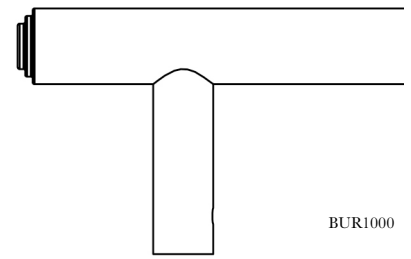

BUR1000

Choose Your Finish