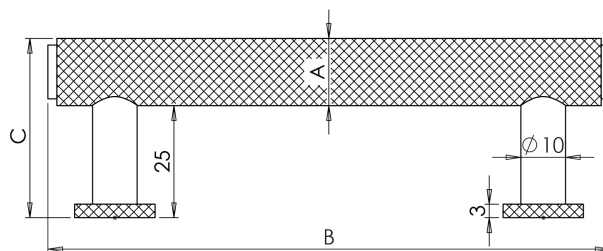

Available finishes

BUR410:	96mm Centres	A Ø 15mm	B 126mm	C 40mm	BUR410AB	BUR410DB	BUR410PN	BUR410SB	BUR410SN
BUR411:	128mm Centres	A Ø 15mm	B 160mm	C 40mm	BUR411AB	BUR411DB	BUR411PN	BUR411SB	BUR411SN
BUR412:	224mm Centres	A Ø 15mm	B 254mm	C 40mm	BUR412AB	BUR412DB	BUR412PN	BUR412SB	BUR412SN