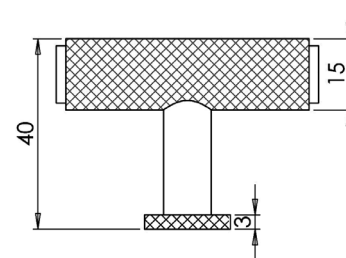

Available finishes