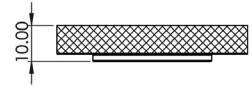

Reeded
BUR53

Lever Outer Rose Choice

Available finishes

Knurled
BUR55

Square Plain
BUR150

Square Stepped
BUR152

Lever: BUR15
Rose: BUR150

Lever: BUR15AB
Plate: BUR450AB