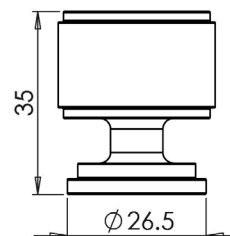

Available finishes