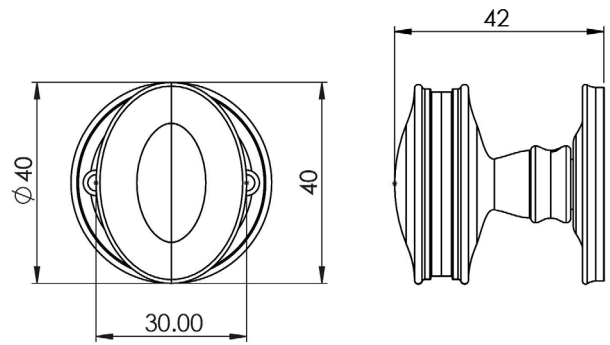

Matching Turn & Release

Available finishes

Matching Escutcheons

Available finishes