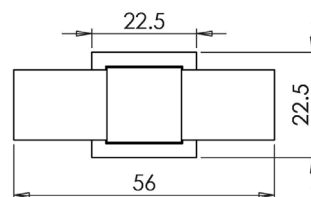

Available finishes