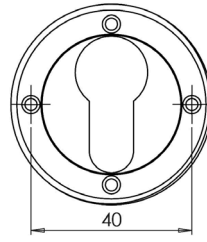

Burlington Range Matching Escutcheons

Standard Escutcheon Inner

Outer rose supplied separately

BUR61

Available finishes

Available finishes

Outer Rose Choices

Available finishes