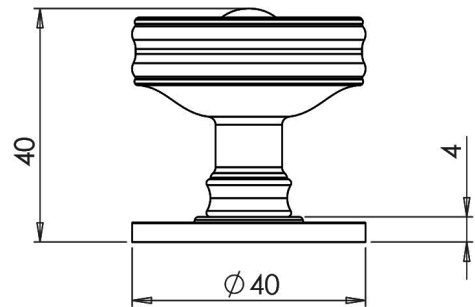

Available finishes