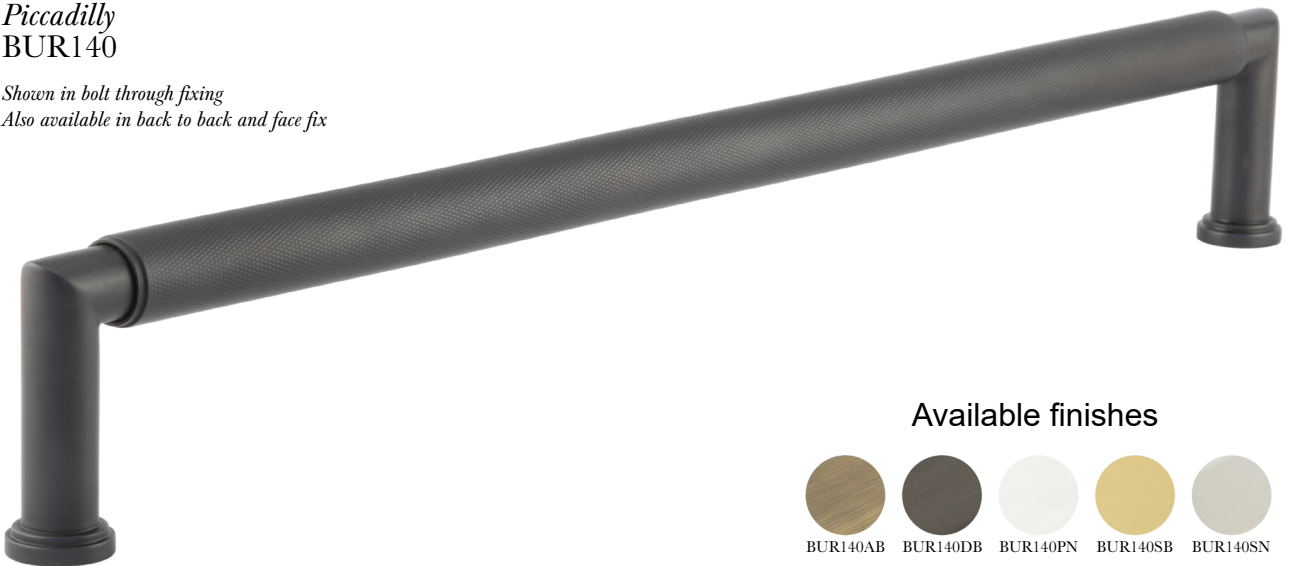

Burlington Pull Handles

Westminster
BUR130

Shown in bolt through fixing
Also available in back to back and face fix

Available finishes

Piccadilly
BUR140

Shown in bolt through fixing
Also available in back to back and face fix