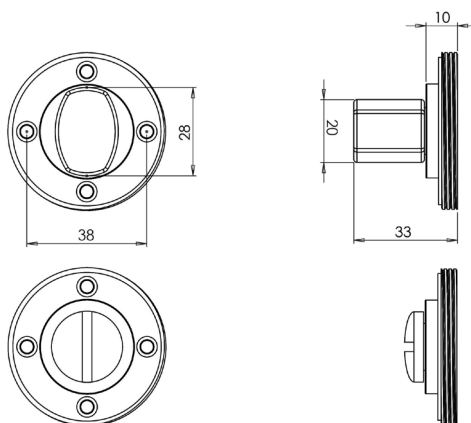

Turn & Release Inner Choices

Outer rose supplied separately

BUR80

BUR80AB BUR80DB BUR80PN BUR80SB BUR80SN

BUR81

BUR81AB BUR81DB BUR81PN BUR81SB BUR81SN

BUR82

BUR82AB BUR82DB BUR82PN BUR82SB BUR82SN