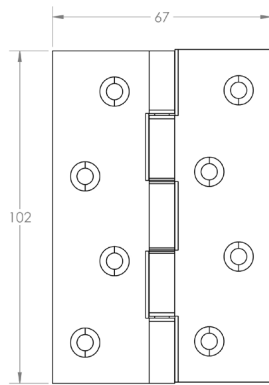

Hinges

Solid brass, double phosphor bronze washed

Available finishes

Available finishes

Available finishes