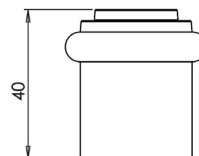

Reeded
BUR963