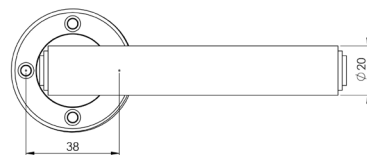

Richmond Lever on Rose

BUR45