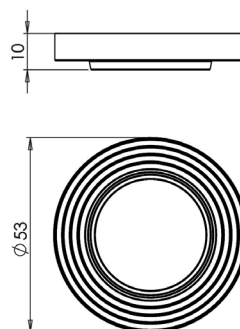

Burlington Range Matching Roses To Suit Turn & Release
Turn & Release Outer Rose Choices

Available finishes