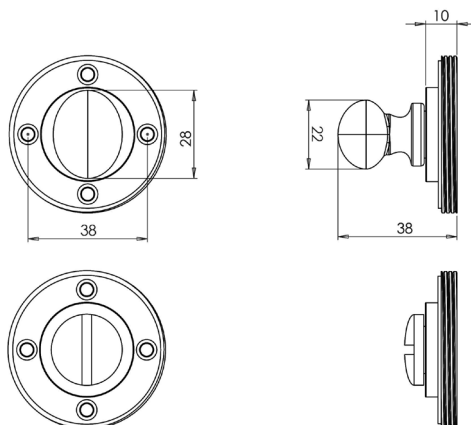

Turn & Release Inner Choices

Outer rose supplied separately

BUR80

BUR80AB BUR80DB BUR80PN BUR80SB BUR80SN

BUR81

BUR81AB BUR81DB BUR81PN BUR81SB BUR81SN

BUR82

BUR82AB BUR82DB BUR82PN BUR82SB BUR82SN