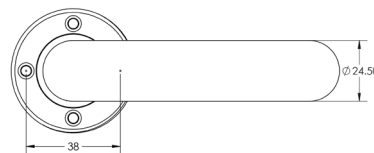

Kensington Lever on Rose

BUR25