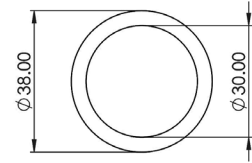

Hexagonal
BUR965