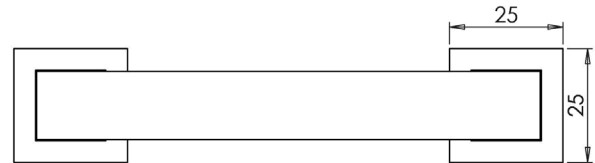

Available finishes

Cabinet Handles

BUR210
BUR211
BUR212

Available finishes

BUR210:	96mm Centres	A Ø 15mm	B 121mm	C 39.50mm	BUR210AB	BUR210DB	BUR210PN	BUR210SB	BUR210SN
BUR211:	128mm Centres	A Ø 15mm	B 143mm	C 39.50mm	BUR211AB	BUR211DB	BUR211PN	BUR211SB	BUR211SN
BUR212:	224mm Centres	A Ø 15mm	B 249mm	C 39.50mm	BUR212AB	BUR212DB	BUR212PN	BUR212SB	BUR212SN