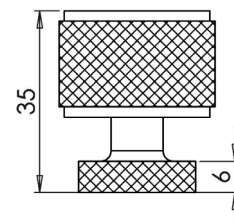

Available finishes