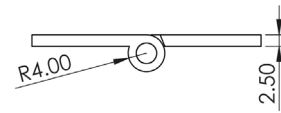

Hinges

Solid brass, double phosphor bronze washed

Available finishes

Available finishes

Available finishes