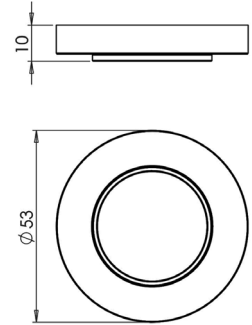

BUR45SN

Lever: BUR45SN
Rose: BUR152SN

Lever: BUR15AB
Rose: BUR55AB

Lever Outer Rose Choice

Available finishes

Plain
BUR50

Chamfered
BUR51

Stepped
BUR52