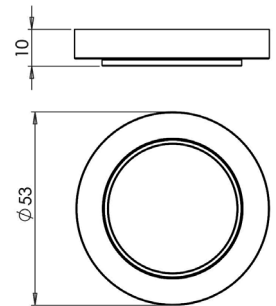

Chamfered
BUR72