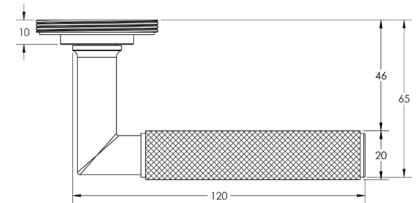

Piccadilly Lever on Rose

BUR40

Available finishes

BUR40AB

BUR40DB

BUR40PN

BUR40SB

BUR40SN