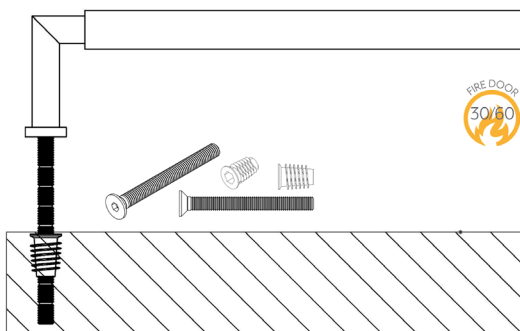

Back To Back Order Code

BUR130	BUR130ABB2B	BUR130DBB2B	BUR130PNB2B	BUR130SBB2B	BUR130SNB2B
BUR140	BUR140ABB2B	BUR140DBB2B	BUR140PNB2B	BUR140SBB2B	BUR140SNB2B
BUR1000	BUR1000ABB2B	BUR1000DBB2B	BUR1000PNB2B	BUR1000SBB2B	BUR1000SNB2B

Face Fix - Solid core door only