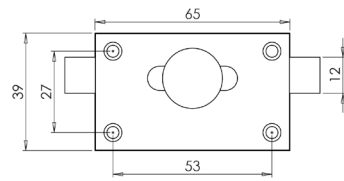

Burlington Range Matching Indicator Lock

BUR2552

*Green/Red
Reversible Disc*