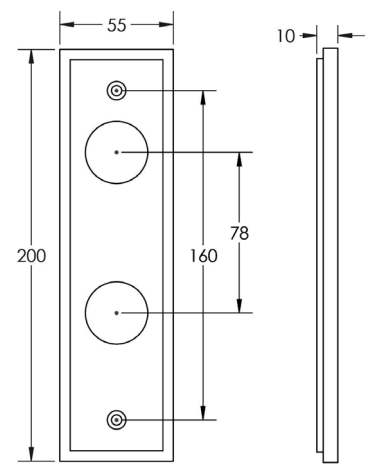

BUR456
Din Bathroom Backplate
78mm Centres

BUR35DB
BUR456DB
BUR81DB

BUR25AB
BUR456AB
BUR82AB