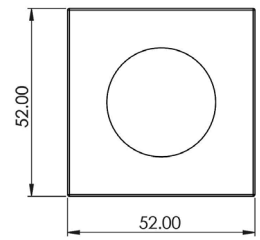

Reeded
BUR53

Lever Outer Rose Choice

Available finishes

Knurled
BUR55

Square Plain
BUR150

Square Stepped
BUR152

Lever: BUR15
Rose: BUR150

Lever: BUR15AB
Plate: BUR450AB