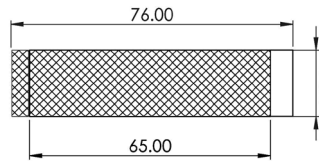

Burlington Range Matching Door Stops

n.b. can be fitted without bases

Wall Mounted Door Stops

Plain
BUR970

Available finishes

Knurled
BUR968

Available finishes

Bases supplied separately, please choose from below