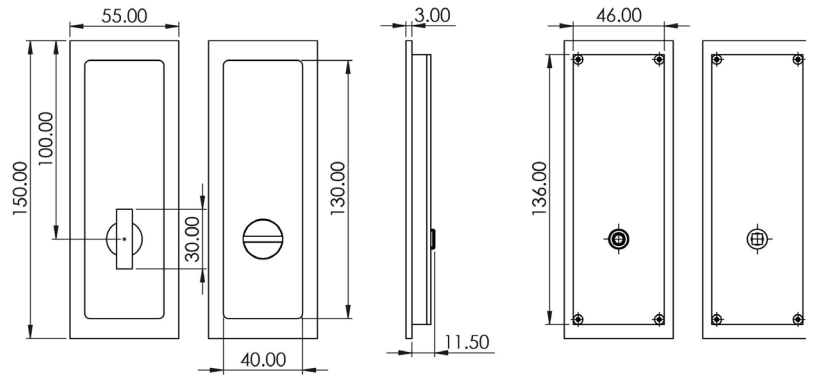

Burlington Range Matching Turn & Release

BUR226

Rectangular Turn & Release