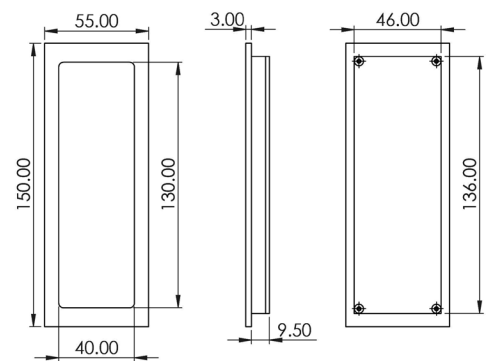

Available finishes

BUR225AB BUR225DB BUR225PN BUR225SB BUR225SN

JV820

Sliding Door Edge Pull