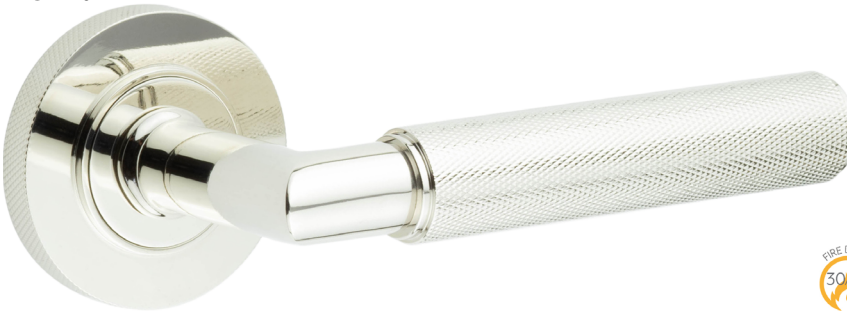

Piccadilly Lever on Rose

BUR40

Available finishes

BUR40AB

BUR40DB

BUR40PN

BUR40SB

BUR40SN