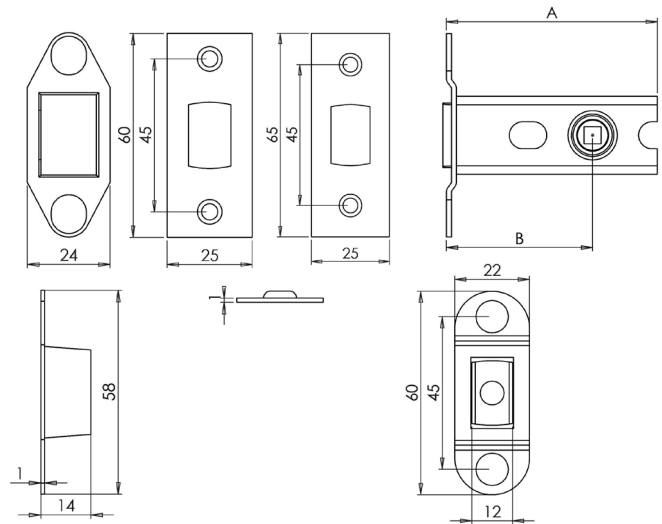

Matching Tubular Deadbolt

JL-HDB64
JL-HDB76
JL-HDB102

Available finishes

JL-HDB64	A	64mm	B	44mm	JL-HDB64AB	JL-HDB64DB	JL-HDB64PSS	JL-HDB64SB	JL-HDB64SSS
JL-HDB76	A	76mm	B	57mm	JL-HDB76AB	JL-HDB76DB	JL-HDB76PSS	JL-HDB76SB	JL-HDB76SSS
JL-HDB102	A	102mm	B	82mm	JL-HDB102AB	JL-HDB102DB	JL-HDB102PSS	JL-HDB102SB	JL-HDB102SSS