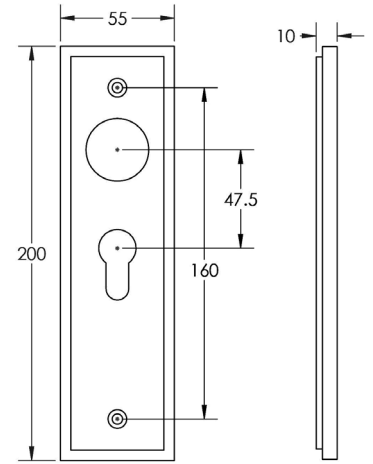

BUR35PN
BUR451PN

BUR453
Bathroom Backplate
57mm Centres

BUR15SB
BUR453SB
BUR82SB

BUR25PN
BUR453PN
BUR81PN

Lever Plate Choices

Available finishes

BUR454
Euro Backplate
47.5mm Centres

BUR45SN
BUR454SN