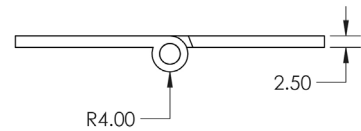

Hinges

Solid brass, double phosphor bronze washed

Available finishes

Available finishes

Available finishes