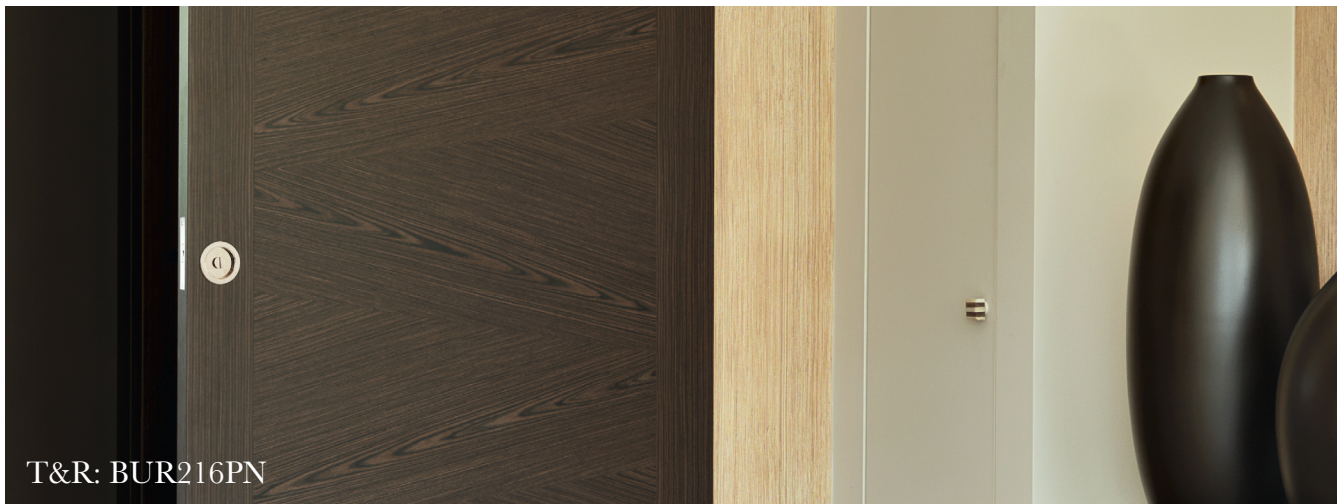

Available finishes

JL840

Sliding Bathroom Lock

Available finishes

T&R: BUR216PN

Burlington Range Matching Turn & Release

BUR226

Rectangular Turn & Release