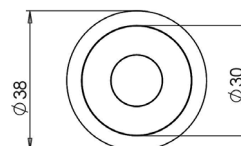

Stepped
BUR962