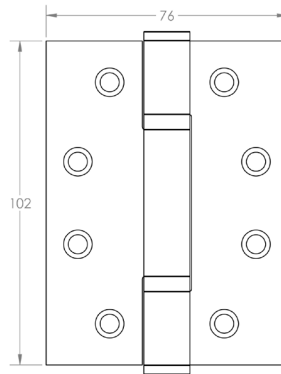

200,000 cycles
Grade 4 corrosion
Suitable for 120kg doors when using 3 hinges

Fire tested when fitted with intumescent hinge pad