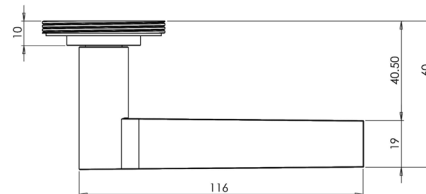

Knightsbridge Lever on Rose

BUR20

Available finishes

BUR20AB

BUR20DB

BUR20PN

BUR20SB

BUR20SN