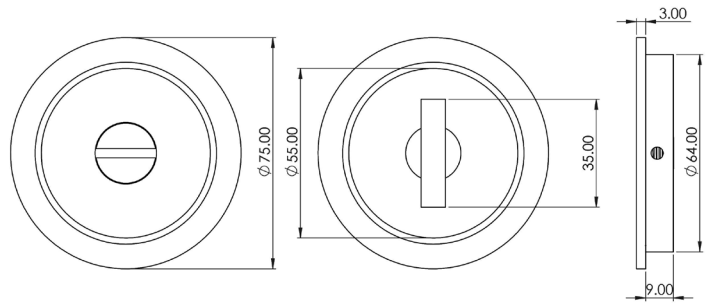

Knurled
BUR969

Door Stop: BUR968PN
Door Stop Base: BUR969PN

Burlington Range Of Sliding Door Furniture
Edge Pulls

BUR280

Available finishes

Burlington Range Matching Turn & Release

BUR216

Circular Turn & Release