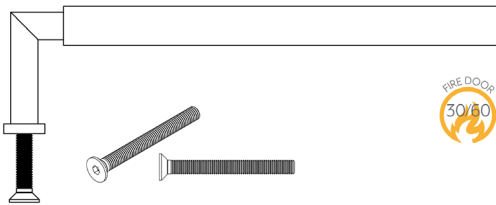

Choose Your Finish

Antique
Brass

Dark
Bronze

Polished
Nickel

Satin
Brass

Satin
Nickel

Choose Your Fixing

Bolt Through - Maximum door thickness: 65mm