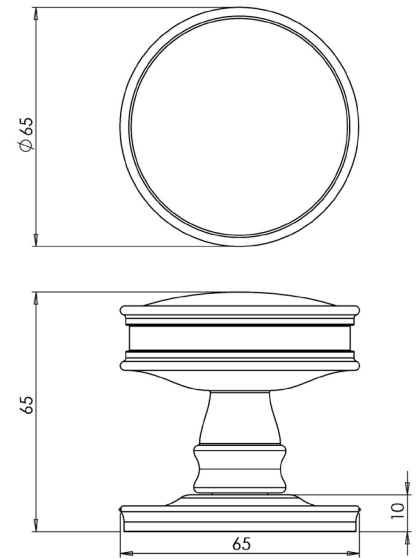

Berkeley Mortice Knob Furniture

Unsprung

BUR100

Available finishes

BUR100AB

BUR100DB

BUR100PN

BUR100SB

BUR100SN