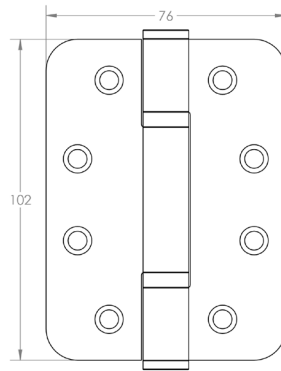

Hinges

Stainless steel, polymer bearing hinges

200,000 cycles
Grade 4 corrosion
Suitable for 120kg doors when using 3 hinges

Fire tested when fitted with intumescent hinge pad

Available finishes

200,000 cycles
Grade 4 corrosion
Suitable for 120kg doors when using 3 hinges

Fire tested when fitted with intumescent hinge pad

3 hinges per pack

Available finishes