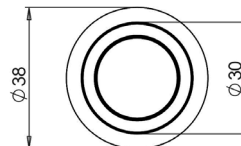

Reeded
BUR963