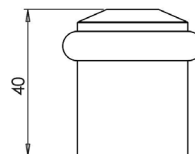

Stepped
BUR962