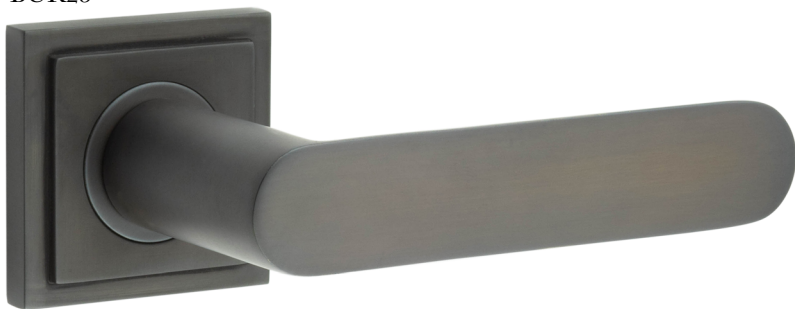

Kensington Lever on Rose

BUR25