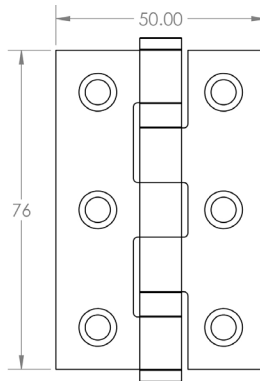

Hinges

Stainless steel, ball bearing

200,000 cycles
Grade 4 corrosion
Suitable for 120kg doors when using 3 hinges

Fire tested when fitted with intumescent hinge pad

Available finishes

200,000 cycles
Grade 4 corrosion
Suitable for 40kg doors when using 3 hinges

Fire tested when fitted with intumescent hinge pad

Available finishes