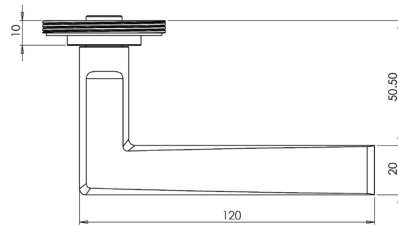

Choose Your Backplate Function

Mayfair Lever on Rose

BUR10

Available finishes

BUR10AB

BUR10DB

BUR10PN

BUR10SB