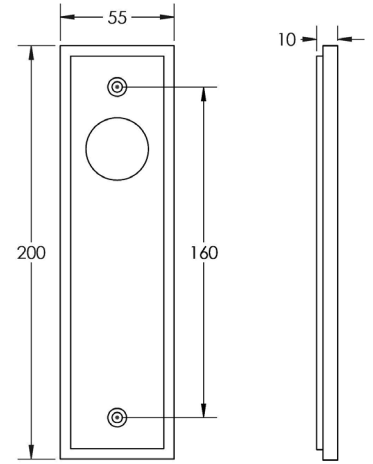

Lever Plate Choices

Available finishes

BUR450
Latch Backplate

BUR15DB
BUR450DB

BUR15SN
BUR450SN