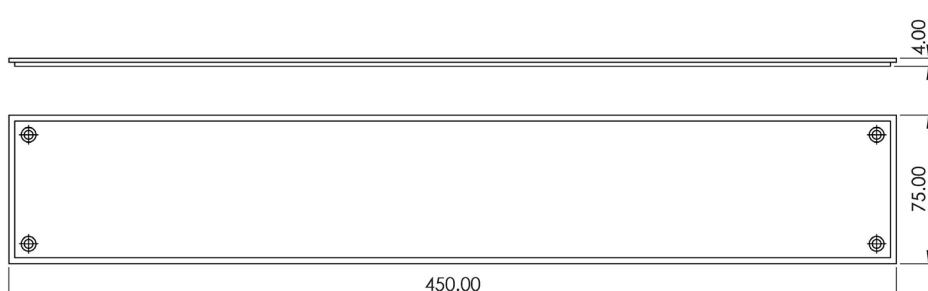

Available finishes

Burlington Pull Handles

Belgrave BUR1000

Shown in bolt through fixing
Also available in back to back and face fix

Available finishes

Finger Plate BUR778

Available finishes

Pull Handle: BUR130SN
Finger Plate: BUR778SN