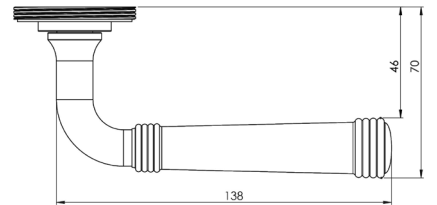

Highgate Lever on Rose

BUR35

Available finishes

BUR35AB

BUR35DB

BUR35PN

BUR35SB

BUR35SN