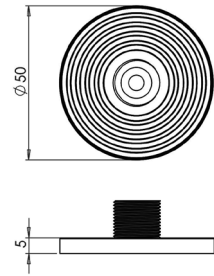

Available finishes

Knurled
BUR969