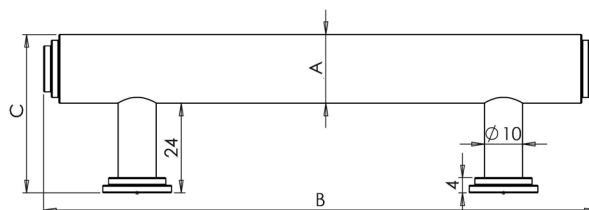

Cabinet Handles

BUR510
BUR511
BUR512

Available finishes

BUR510:	96mm Centres	A Ø 18mm	B 145mm	C 41.50mm	BUR510AB	BUR510DB	BUR510PN	BUR510SB	BUR510SN
BUR511:	128mm Centres	A Ø 18mm	B 177mm	C 41.50mm	BUR511AB	BUR511DB	BUR511PN	BUR511SB	BUR511SN
BUR512:	224mm Centres	A Ø 18mm	B 273mm	C 41.50mm	BUR512AB	BUR512DB	BUR512PN	BUR512SB	BUR512SN