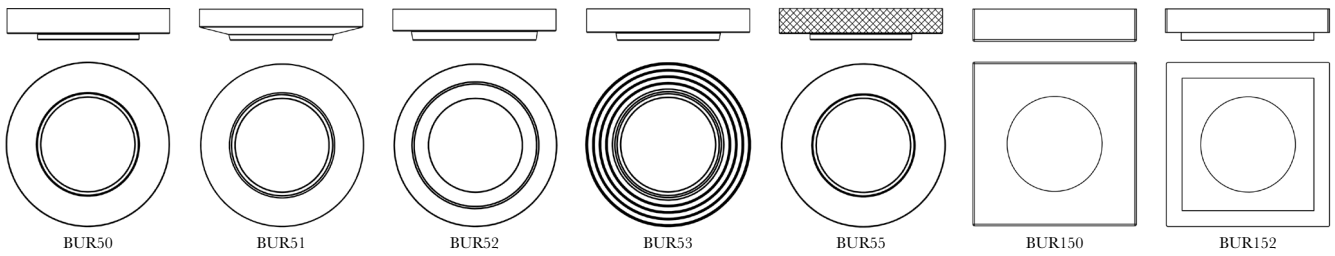

Choose Your Rose