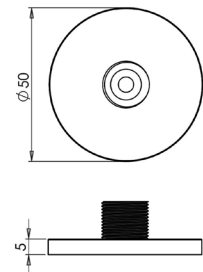

Available finishes

Chamfered
BUR972