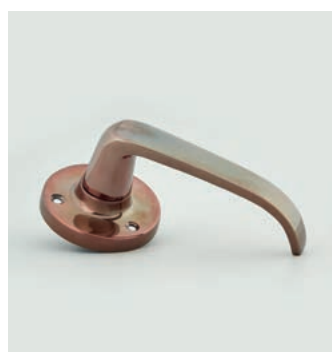

2200E
Stafford Lever on
Multipoint Backplate

240 x 26mm
Finish shown: Real Bronze

2220E
Stafford Multipoint
Door Handle on
Classic Backplate

305 x 35mm
Finish shown: Real Bronze

2222E
Codsall Multipoint
Door Handle on
Classic Backplate

305 x 35mm
Finish shown: Real Bronze

4120
Old Doctor's
Knocker

196mm length
Finish shown: Real Bronze

6344
Camber Centre Door
Knob

76mm
Finish shown: Real Bronze

1746R
Stafford Lever Latch

57mm face fix rose
Finish shown: Real Bronze

1756COV57A
Ball Knob on Plain
Covered Rose

57mm rose
Finish shown: Real Bronze

1756SQ
Ball Knob on Square
Rose

57mm square rose
Finish shown: Real Bronze

1757COV57A
Cushion Knob on Plain
Covered Rose

57mm rose
Finish shown: Real Bronze

1635
Letter Plate

250 x 76mm | 305 x 108mm
Finish shown: Real Bronze

1883
Cast Sash Lift

39 x 51mm
Finish shown: Tudor Bronze

1653-12
Pull Handle

300 x 32mm
Finish shown: Tudor Bronze

1754
Oval Door Knob

60mm rose
Finish shown: Tudor Bronze