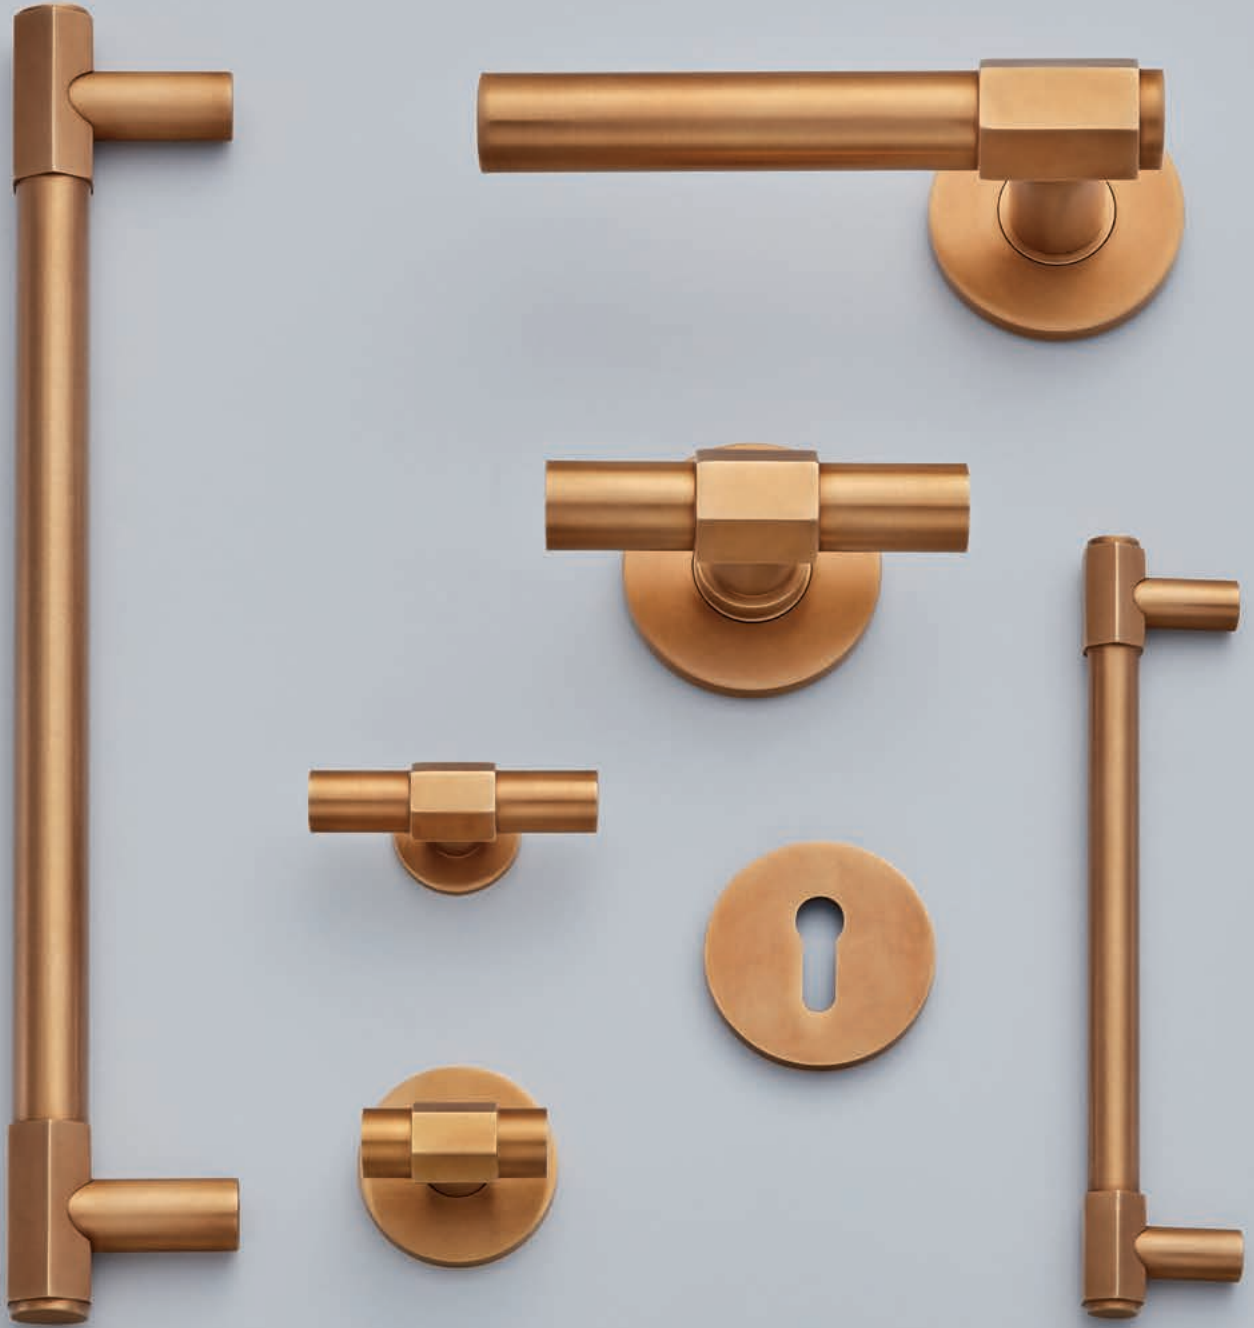

Fusion Collection