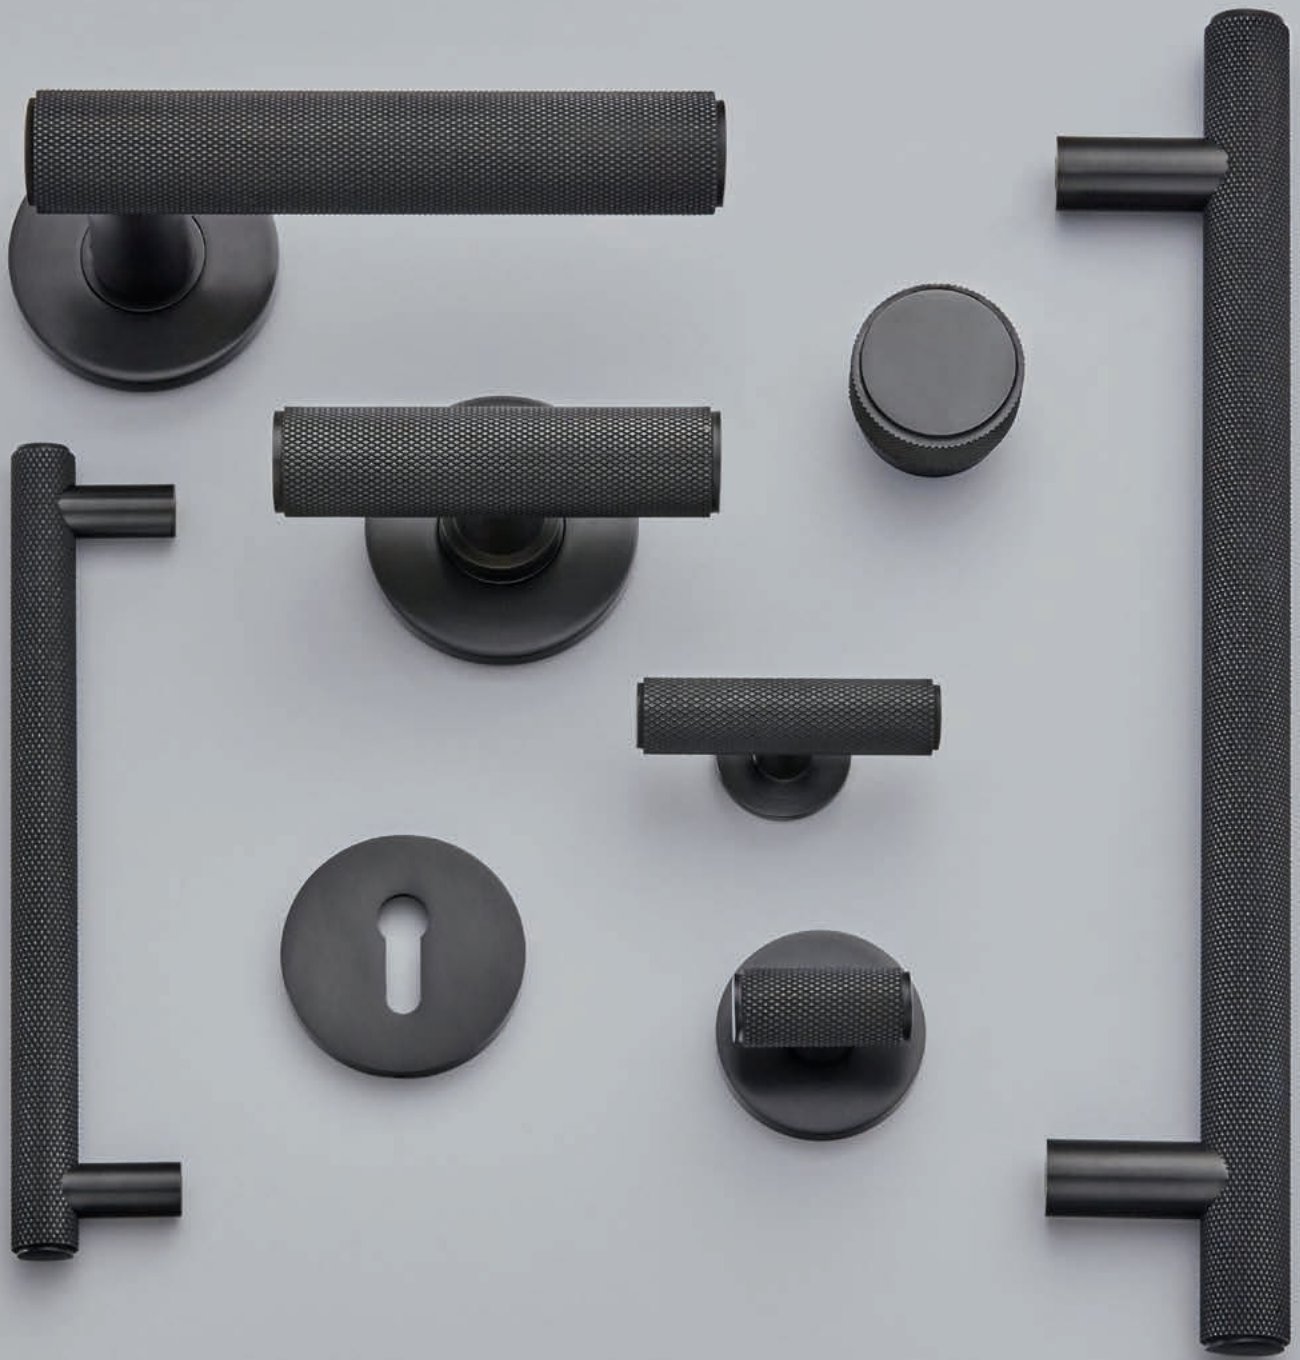

Diamond Silhouette Collection