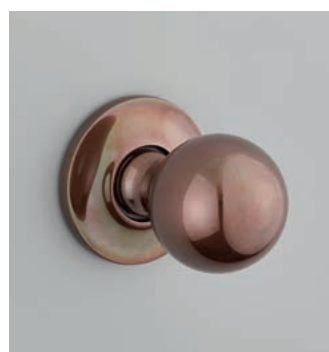

2200E
Stafford Lever on
Multipoint Backplate

240 x 26mm
Finish shown: Real Bronze

2220E
Stafford Multipoint
Door Handle on
Classic Backplate

305 x 35mm
Finish shown: Real Bronze

2222E
Codsall Multipoint
Door Handle on
Classic Backplate

305 x 35mm
Finish shown: Real Bronze

4120
Old Doctor's
Knocker

196mm length
Finish shown: Real Bronze

6344
Camber Centre Door
Knob

76mm
Finish shown: Real Bronze

1746R
Stafford Lever Latch

57mm face fix rose
Finish shown: Real Bronze

1756COV57A
Ball Knob on Plain
Covered Rose

57mm rose
Finish shown: Real Bronze

1756SQ
Ball Knob on Square
Rose

57mm square rose
Finish shown: Real Bronze

1757COV57A
Cushion Knob on Plain
Covered Rose

57mm rose
Finish shown: Real Bronze

1635
Letter Plate

250 x 76mm | 305 x 108mm
Finish shown: Real Bronze

1883
Cast Sash Lift

39 x 51mm
Finish shown: Tudor Bronze

1653-12
Pull Handle

300 x 32mm
Finish shown: Tudor Bronze

1754
Oval Door Knob

60mm rose
Finish shown: Tudor Bronze