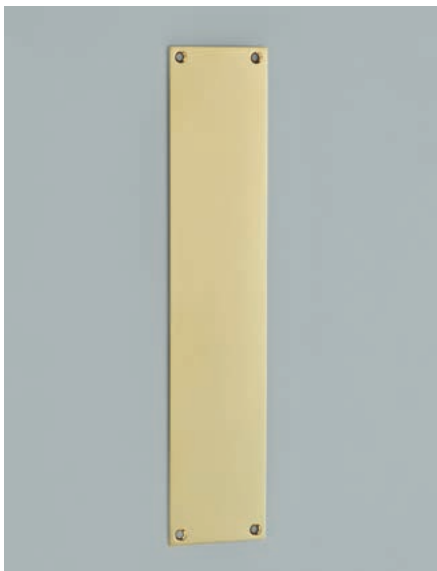

Finger Plates and Kicking Plates

1758
Plain Finger Plate

Available in the following sizes:
305 x 64mm | 305 x 76mm
Finish shown: Polished Brass Unlacquered
Other sizes available to order