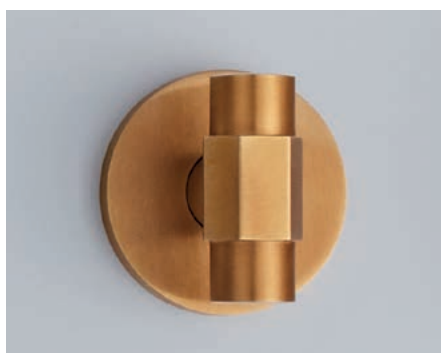

191-RC
Avenue Cabinet Handle & Backplate

All 12mm bar diameter, available in the following sizes (centres):
 128mm | 160mm
 Finish shown: Antique Brass

Fusion Collection

150/210
Fusion Door Handle on Covered Rose

130mm | 150mm
 Finish shown: Autumn Bronze

159/210
Fusion T-Bar Mortice Knob on Covered Rose

80mm
 Finish shown: Smoked Brass

230S
Round Escutcheon Standard Keyhole

44mm
 Finish shown: Light Antique Brass