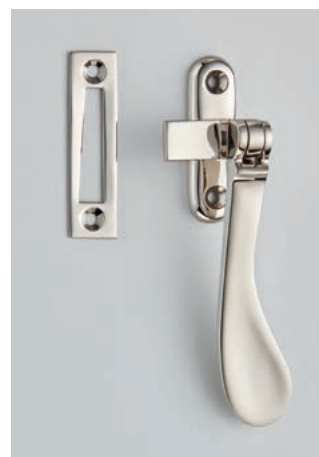

101mm
Finish shown: Autumn Bronze
Also available: 1738 – Non
locking version

1851
Casement Fastener

100mm
Finish shown: Polished Brass
Unlacquered
Also available in Lockable,
Weatherseal and Weatherseal
Lockable versions

1852
Casement Fastener

100mm
Finish shown: Polished Nickel
Also available in Lockable,
Weatherseal and Extended
Tongue versions

1760
Wedge Fastener

101mm
Finish shown: Oil Rubbed
Bronze
Also available: 1760L – Locking
version

1760L
Lockable Wedge
Fastener

101mm
Finish shown: Polished Brass
Unlacquered
Also available: 1760 – Non
locking version

1792WL
Bulb End Casement
Fastener –
Weatherseal

87mm
Finish shown: Autumn Bronze
Also available: 1792W–Non
locking version, complete with
mortice plate