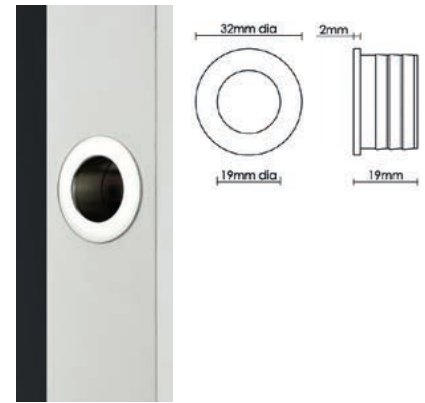

2603
Finger Edge Pull

A circular Pull with concentric lip to aid grip, creating a one-finger opening
Easy fitting, no screws required
Perfect accompaniment to our Round Pull design