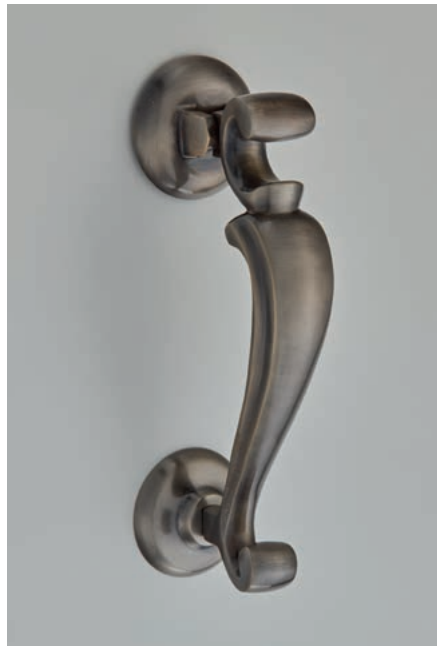

6406
Ball Centre Door Knob on Square Rose

76mm diameter knob
 96mm rose
 Finish shown: Aged Brass

7013
Art Deco Centre Door Knob

Part of our full range of Art Deco furniture, our stylish Art Deco centre door knob.
 90 x 61mm knob
 95 x 65mm rose
 Finish shown: Smoked Brass

4185
Flat Octagonal Centre Door Knob

Available in
 102mm diameter knob
 Finish shown: Polished Nickel
 Available in: 4185B – Smaller 70mm version
 Also available in Mortice and Rim versions

6344SQ
Camber Centre Door Knob on Square Rose

76mm diameter knob
 67mm rose
 Finish shown: IBUL

Door Knockers

1768
Lion's Head Knocker

192mm length
Finish shown: Polished Brass Unlacquered

4120
Old Doctor's Knocker

198mm length
Finish shown: Antique Nickel