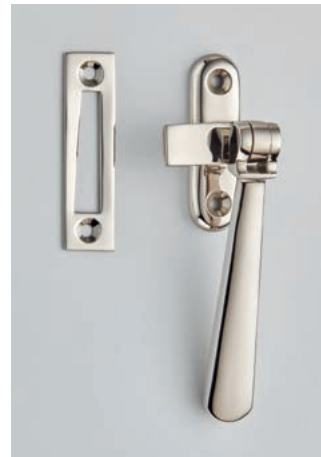

96mm
Finish shown: Antique Brass
Also available: 1798L – Locking version

6436L
Reeded Casement Fastener

105mm
Finish shown: Autumn Bronze
Also available: 6436 – Non locking version

1798E
Spoon End Casement Fastener – with Extended Tongue

7018L
Art Deco Casement Fastener

112mm
Finish shown: Antique Brass
Also available: 7018 – Non locking version
Part of our full Art Deco suite

Fasteners to suit Weatherseal windows.

1738L
Cotswold Wedge
Fastener

101mm
Finish shown: Autumn Bronze
Also available: 1738 – Non
locking version

1851
Casement Fastener

100mm
Finish shown: Polished Brass
Unlacquered
Also available in Lockable,
Weatherseal and Weatherseal
Lockable versions

1852
Casement Fastener

100mm
Finish shown: Polished Nickel
Also available in Lockable,
Weatherseal and Extended
Tongue versions

1760
Wedge Fastener

101mm
Finish shown: Oil Rubbed
Bronze
Also available: 1760L – Locking
version