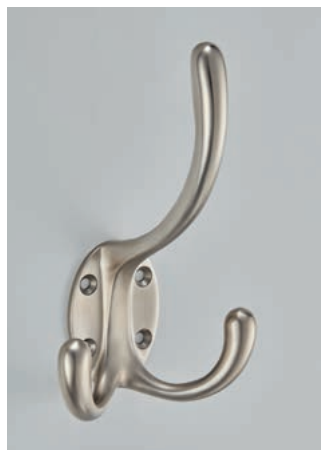

2736
Wardrobe Hook -
Bevelled Edge

67 x 36mm
Finish shown: Satin Chrome

1778
Large Wardrobe Hook

70mm
Finish shown: Satin Nickel

1779
Large Double
Wardrobe Hook

70mm
Finish shown: Satin Nickel

6397
Handbag Security
Holder

45 x 19mm
Finish shown: Satin Chrome

2731
Hat and Coat Hook
Square Base

75 x 36mm
Finish shown: Satin Nickel

2737
Lion's Head Hat and Coat Hook

165mm length
 Finish shown: Satin Nickel

1775
Hat and Coat Hook

Available in the following sizes
 5" | 6"
 Finish shown: Satin Nickel

2735
Hat and Coat Hook - Bevelled Edge

149 x 36mm
 Finish shown: Polished Chrome

6393
Large Hat and Coat Hook

157 x 43mm
 Finish shown: Polished Chrome

1777
Large Hat and Coat Hook

170mm
 Finish shown: Satin Nickel

1780
Large Hat and Double Coat Hook

170mm
 Finish shown: Satin Nickel

Hinges, Vents and Further Products

1787
Counterflap Catch

79mm
Finish shown: Dark Bronze