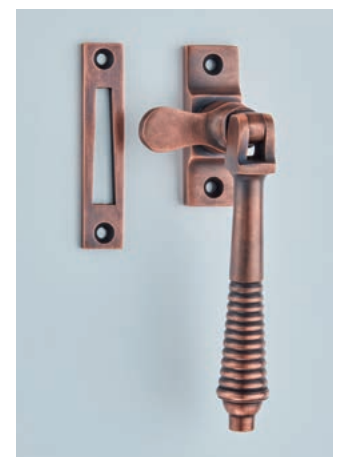

1852
Casement Fastener

100mm
Finish shown: Polished Nickel
Also available in Lockable,
Weatherseal and Extended
Tongue versions

1760
Wedge Fastener

101mm
Finish shown: Oil Rubbed
Bronze
Also available: 1760L – Locking
version

1760L
Lockable Wedge
Fastener

101mm
Finish shown: Polished Brass
Unlacquered
Also available: 1760 – Non
locking version

1792WL
Bulb End Casement
Fastener –
Weatherseal

87mm
Finish shown: Autumn Bronze
Also available: 1792W–Non
locking version, complete with
mortice plate

1798W
Spoon End
Casement Fastener –
Weatherseal

Complete with mortice plate.
96mm
Finish shown: Polished Nickel
Also available: 1798WL –
Locking version, complete with
mortice plate

6436W
Reeded Casement
Fastener –
Weatherseal

Complete with mortice plate.
105mm
Finish shown: Autumn Bronze
Also available: 6436WL –
Locking version, complete with
mortice plate

Casement Stays – Locking/Non-locking

1791
Bulb End Casement Stay

Available in the following sizes:
203 x 16mm (8") | 254 x 16mm (10") | 305 x 16mm (12")
Finish shown: Polished Nickel
Also available: 1791L – Locking version