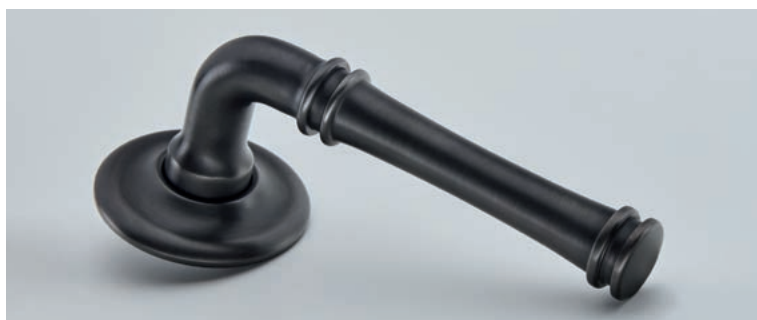

Impulse

7021COV57D

Impulse Door Handle on Arc Covered Rose

57mm diameter rose
Finish shown: Matte Black Bronze