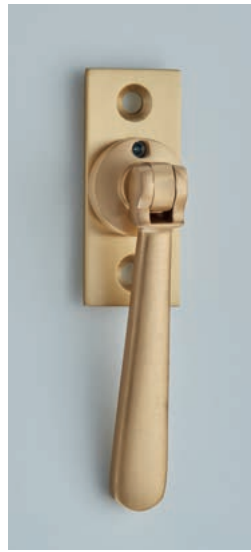

1794L
Straight

60 x 25mm backplate
Finish shown: Satin Brass
Lockable version shown
Also available: 1794 - Non locking version