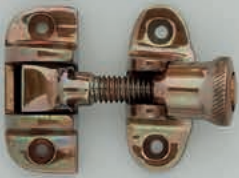

1651
Pull Handle on Plate

8" | 10"
Finish shown: Satin Brass

1653
Pull Handle

8" | 10" | 12"
Finish shown: Pearl Nickel

1762
Straight Arm Sash Fastener

67mm
Finish shown: Aged Brass

1861
Sash Handle

4" | 5" | 6"
Finish shown: Antique Brass

1791
Bulb End Casement Stay

8" | 10" | 12"
Finish shown: Polished Nickel

1792
Bulb End Casement Fastener

87mm
Finish shown: Oil Rubbed
Bronze

Cast Bronze Collection

1025
Straight Arm Sash
Fastener

70mm
Finish shown: Real Bronze

1100
Cushion Cabinet Knob

25mm | 32mm | 38mm
Finish shown: Tudor Bronze

1811
Codsall Lever Latch

102 x 41mm width
Finish shown: Real Bronze

1823
Cast Drawer Pull

45 x 100mm
Finish shown: Real Bronze

1759L-12
Lockable Spoon End
Casement Stay