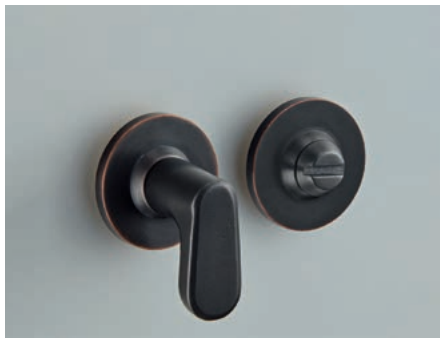

35mm diameter rose
Finish shown: Light Antique
Brass

2261
Locket Turn & Release
on Raised Edge
Covered Rose

35mm diameter rose
Finish shown: Matte Black
Bronze

6369
Zeppelin Turn and
Release on Arc
Covered Rose

35mm diameter rose
Finish shown: Aged Brass

Classic Bathroom Turn and Releases

Any Classic Turn can be ordered with any of our Classic Roses

2254
Velo Turn & Release on Plain Covered Rose

35mm diameter rose
 Finish shown: Distressed Oil Rubbed Bronze