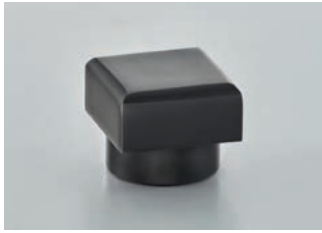

Pillow

177
Pillow Cabinet Knob

32mm
Finish shown: IBUL