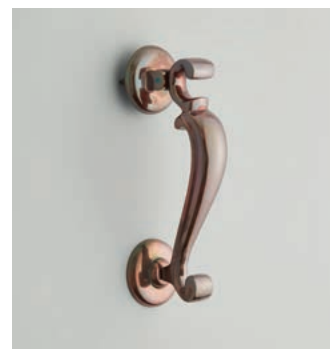

225 x 41mm
Finish shown: Real Bronze

2103E
Codsall Multipoint Door Handle on Classic Backplate

225 x 41mm
Finish shown: Real Bronze

2202E
Codsall Multipoint Door Lever

240 x 26mm
Finish shown: Real Bronze

2200E
Stafford Lever on
Multipoint Backplate

240 x 26mm
Finish shown: Real Bronze

2220E
Stafford Multipoint
Door Handle on
Classic Backplate

305 x 35mm
Finish shown: Real Bronze

2222E
Codsall Multipoint
Door Handle on
Classic Backplate

305 x 35mm
Finish shown: Real Bronze

4120
Old Doctor's
Knocker

196mm length
Finish shown: Real Bronze

6344
Camber Centre Door
Knob

76mm
Finish shown: Real Bronze

1746R
Stafford Lever Latch

57mm face fix rose
Finish shown: Real Bronze