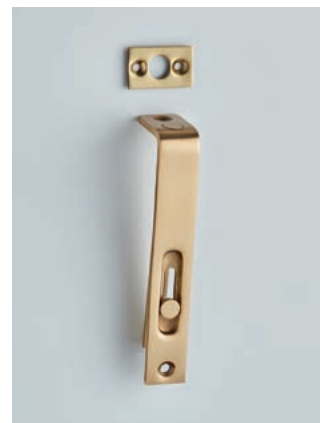

32mm diameter
 Finish shown: Aged Brass
 Please note: Not compatible with 4557 skeleton bolts

1828
Dust Excluding Socket

42mm diameter
 Finish shown: Satin Brass
 Please note: Not compatible with 4557 skeleton bolts

1827
Lever Action Flush Bolt

Available in the following sizes:
6" x 3/4" | 8" x 3/4"
10" x 3/4" | 12" x 3/4" | 18" x 3/4"
Finish shown: Aged Brass

1827L
Lockable Lever Action Flush Bolt

Available in the following sizes:
6" x 3/4" | 8" x 3/4"
10" x 3/4" | 12" x 3/4"
Finish shown: Aged Brass

1827RC
Lever Action Flush Bolt with Radius Corners

Available in the following sizes:
6" x 3/4" | 8" x 3/4" | 10" x 3/4" | 12" x 3/4"
Finish shown: Polished Brass

2745
Sunk Slide Flush Bolt

100 x 16mm
Finish shown: Satin Brass

1802
Square Section Barrel Bolt

Available in:
75mm x 28mm | 100mm x 28mm | 150mm x 28mm
Finish shown: IBUL

1802N
Necked Square Section Barrel Bolt

Available in:
100mm x 28mm | 150mm x 28mm
Finish shown: IBUL