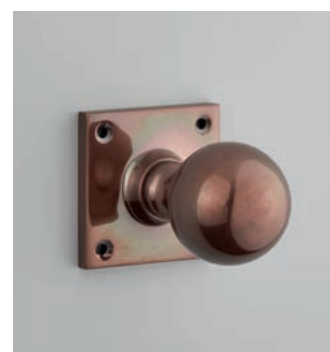

2200E
Stafford Lever on
Multipoint Backplate

240 x 26mm
Finish shown: Real Bronze

2220E
Stafford Multipoint
Door Handle on
Classic Backplate

305 x 35mm
Finish shown: Real Bronze

2222E
Codsall Multipoint
Door Handle on
Classic Backplate

305 x 35mm
Finish shown: Real Bronze

4120
Old Doctor's
Knocker

196mm length
Finish shown: Real Bronze

6344
Camber Centre Door
Knob

76mm
Finish shown: Real Bronze

1746R
Stafford Lever Latch

57mm face fix rose
Finish shown: Real Bronze

1756COV57A
Ball Knob on Plain
Covered Rose

57mm rose
Finish shown: Real Bronze

1756SQ
Ball Knob on Square
Rose

57mm square rose
Finish shown: Real Bronze

1757COV57A
Cushion Knob on Plain
Covered Rose

57mm rose
Finish shown: Real Bronze

1635
Letter Plate

250 x 76mm | 305 x 108mm
Finish shown: Real Bronze

1883
Cast Sash Lift

39 x 51mm
Finish shown: Tudor Bronze

1653-12
Pull Handle

300 x 32mm
Finish shown: Tudor Bronze

1754
Oval Door Knob

60mm rose
Finish shown: Tudor Bronze