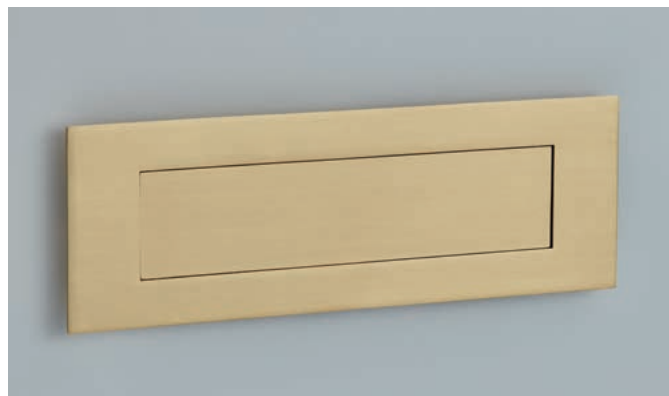

5000
Flush Letter Plate

Available in the following sizes:

Overall Dimensions	Bolt Centre	Aperture
10" x 4" 254 x 94mm	232mm	203 x 50mm
12" x 4" 305 x 102mm	270mm	229 x 54mm

Finish shown: Satin Brass