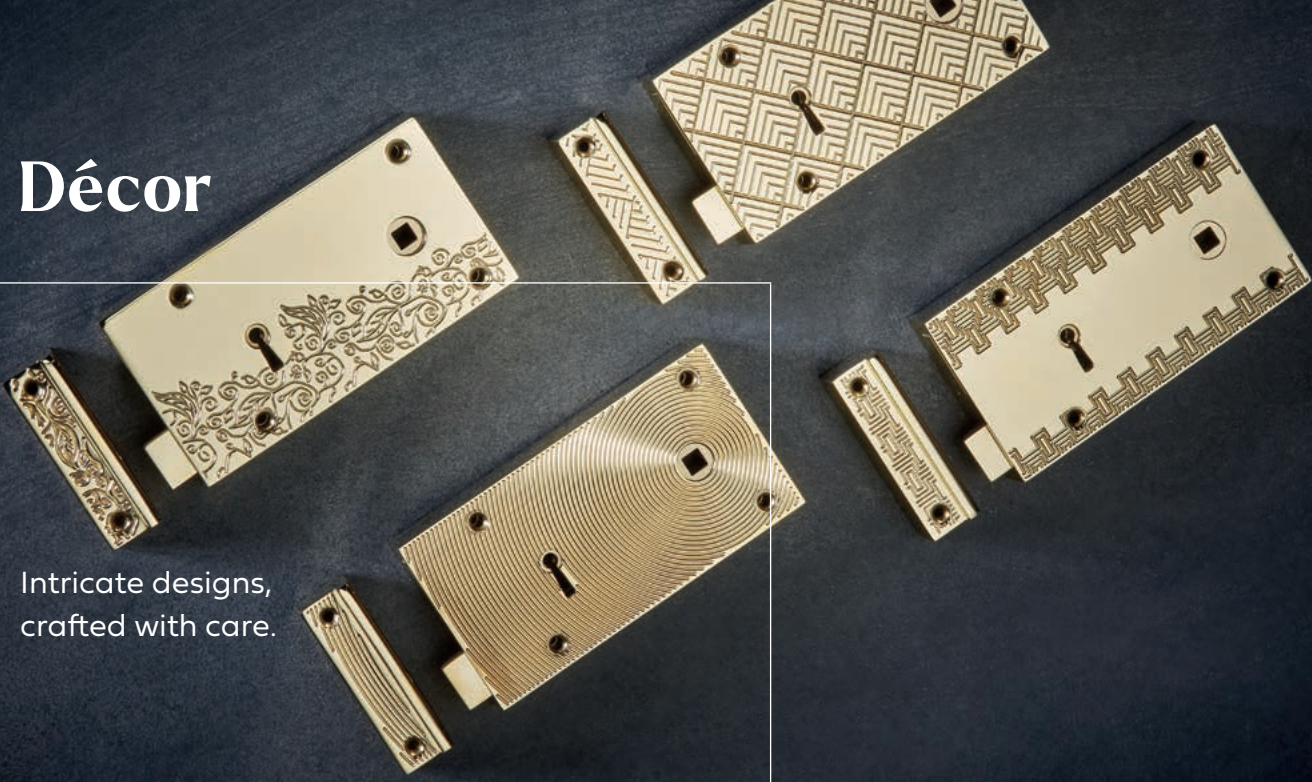

1873 Beggar Latch

75 x 60mm
 Ideal for shop counters
 Supplied left or right handed (right hand pictured)
 Also available 1873RB Beggar Latch with Reversed Bolt

QUALITY LOCK CO.
 MADE IN
 ENGLAND
 WILLENHALL

Décor

Intricate designs,
crafted with care.

B200 Aztec Rim Lock

6"
Also available in matching 6" Thumb Turn Bathroom Latch B201 and 5" Rim Latch B202
2 lever
Supplied left or right handed (right hand pictured)