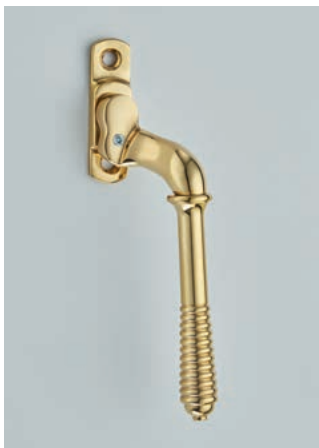

6439L
Reeded

60 x 25mm backplate
Finish shown: Aged Brass
Lockable version shown
Also available: 6439 - Non locking version

1793L
Bulb End

60 x 25mm backplate
Finish shown: Pearl Nickel
This product is handed
Lockable version shown
Also available: 1793 - Non locking version

1794L
Straight

60 x 25mm backplate
Finish shown: Satin Brass
Lockable version shown
Also available: 1794 - Non locking version

6462L
Fairmont

60 x 25mm backplate
Finish shown: Satin Chrome
Lockable version shown
Also available: 6462 - Non locking version

1799L
Spoon End

60 x 25mm backplate
Finish shown: Polished Brass
Lockable version shown
Also available: 1799 - Non locking version

Our narrow style handles below are all handed.

6440L
Reeded - Narrow Style