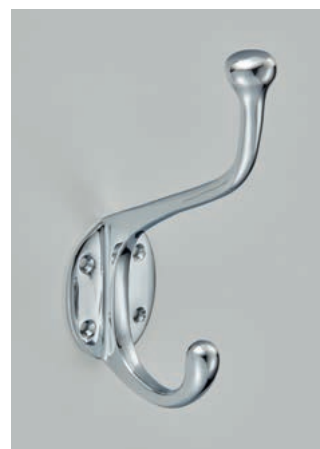

2736
Wardrobe Hook -
Bevelled Edge

67 x 36mm
Finish shown: Satin Chrome

1778
Large Wardrobe Hook

70mm
Finish shown: Satin Nickel

1779
Large Double
Wardrobe Hook

70mm
Finish shown: Satin Nickel

6397
Handbag Security
Holder

45 x 19mm
Finish shown: Satin Chrome

2731
Hat and Coat Hook
Square Base

75 x 36mm
Finish shown: Satin Nickel

2737
Lion's Head Hat and Coat Hook

165mm length
 Finish shown: Satin Nickel

1775
Hat and Coat Hook

Available in the following sizes
 5" | 6"
 Finish shown: Satin Nickel

2735
Hat and Coat Hook - Bevelled Edge

149 x 36mm
 Finish shown: Polished Chrome

6393
Large Hat and Coat Hook

157 x 43mm
 Finish shown: Polished Chrome