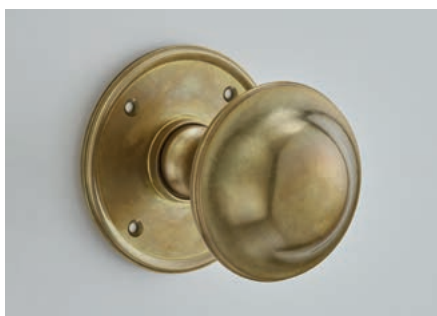

4201
Verve Mortice Knob

57mm knob | 64mm rose
65mm knob | 70mm rose
Finish shown: Aged Brass

7005
Art Deco Mortice Knob

76 x 38mm backplate
Available to work with a Rim Lock - 7005R
Finish shown: Polished Brass

Further Designs

The following designs are available as shown only.

1734M
Lion's Head Knob

76mm knob | 70mm rose
Available to work with a Rim Lock - 1734R
Finish shown: Polished Brass Unlacquered

4160
Plain Knob

47mm knob | 50mm face fix rose
Order 4161 for 43mm rose
Supplied with a threaded & grooved spindle
Available to work with a Rim Lock - 4160R
Finish shown: Polished Brass Unlacquered

4165
Small Oval Knob

50mm face fix rose
Supplied with a threaded & grooved spindle
Available to work with a Rim Lock - 4165R
Finish shown: Smoked Brass

4180
Crown Knob

70mm knob | 74mm rose
Available to work with a Rim Lock - 4180R
Finish shown: Light Antique Brass