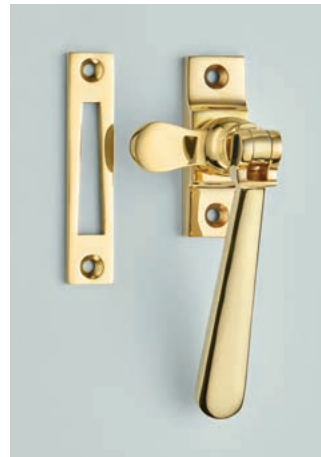

96mm
Finish shown: Antique Brass
Also available: 1798L – Locking version

6436L
Reeded Casement Fastener

105mm
Finish shown: Autumn Bronze
Also available: 6436 – Non locking version

1798E
Spoon End Casement Fastener – with Extended Tongue

96mm
Finish shown: Antique Brass

6471
Monkey Tail Casement Fastener

97mm
Finish shown: Autumn Bronze
Also available in:
6471L – Locking version
6471W – Weatherseal

6461
Fairmont Casement Fastener

100mm
Finish shown: Oil Rubbed Bronze
Also available: 6461L – Locking version

7018L
Art Deco Casement Fastener

112mm
Finish shown: Antique Brass
Also available: 7018 – Non locking version
Part of our full Art Deco suite

Fasteners to suit Weatherseal windows.

1738L
Cotswold Wedge
Fastener

101mm
Finish shown: Autumn Bronze
Also available: 1738 – Non
locking version

1851
Casement Fastener

100mm
Finish shown: Polished Brass
Unlacquered
Also available in Lockable,
Weatherseal and Weatherseal
Lockable versions