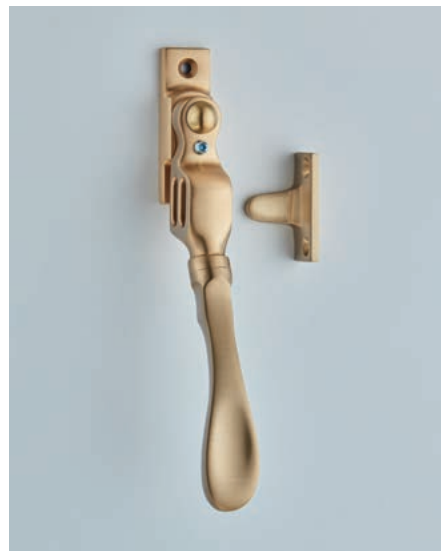

1797L
Spoon End Double Night Vent Fastener

Lockable Double Night Vent Fastener.
55 x 17mm backplate
Finish shown: Satin Brass
Also available: 1797 - Non locking version