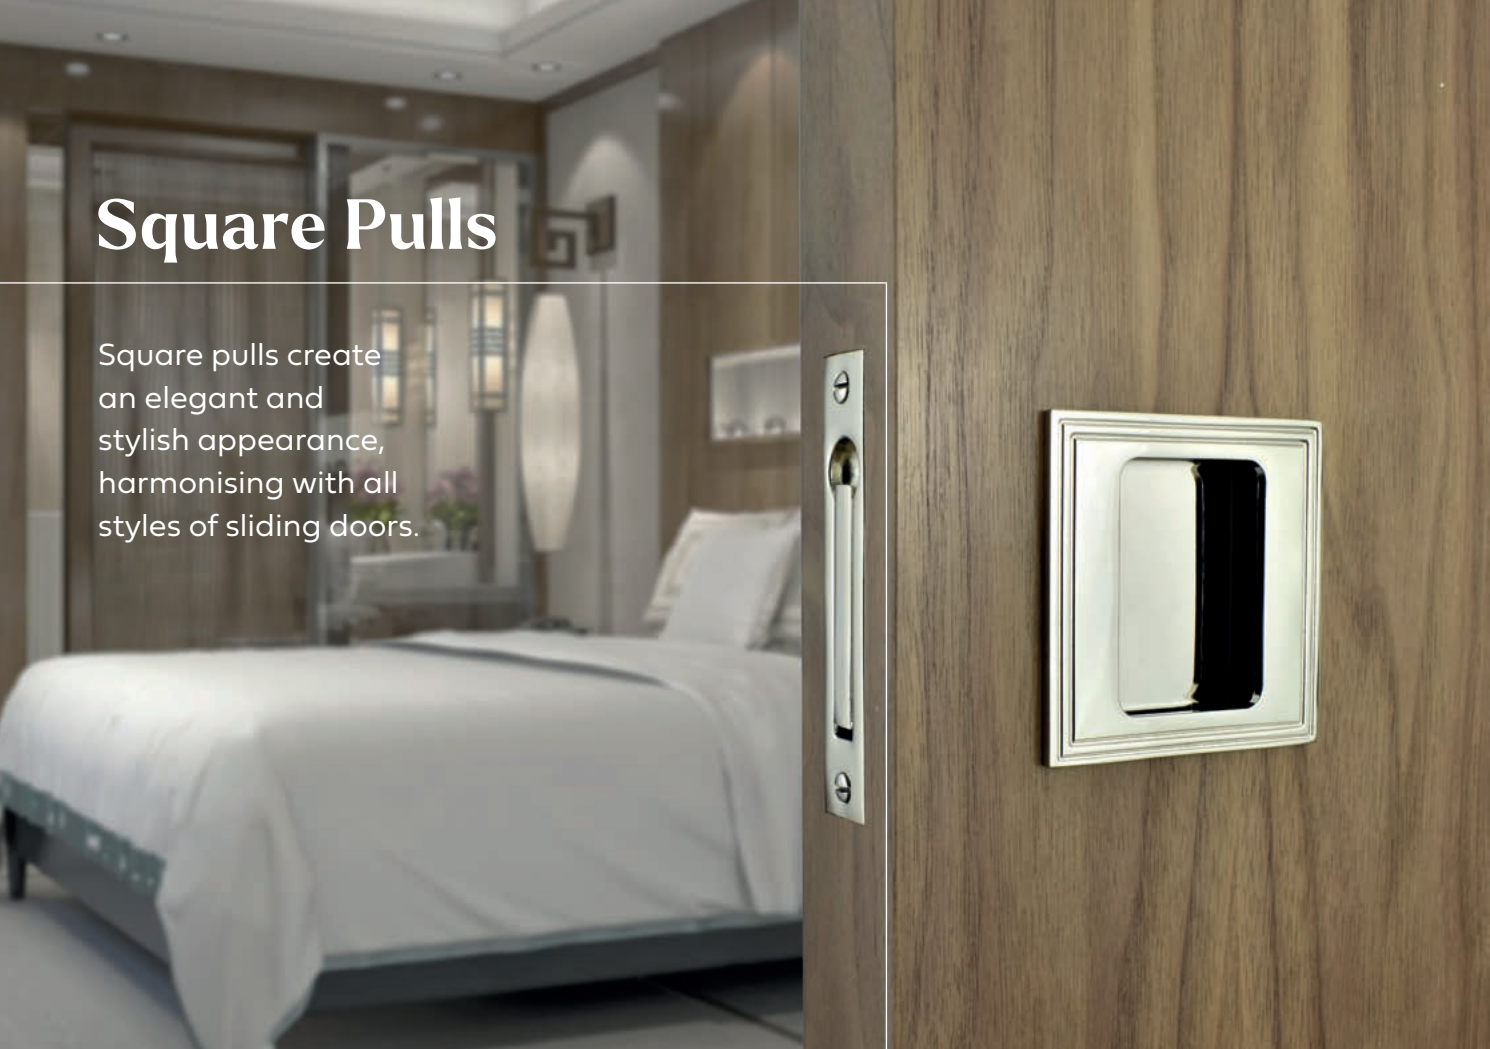

Square Pulls

Square pulls create an elegant and stylish appearance, harmonising with all styles of sliding doors.