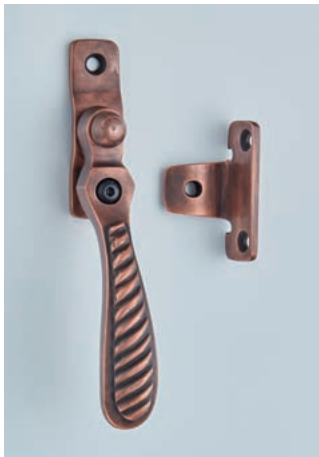

96mm
Finish shown: Antique Brass
Also available: 1798L – Locking version

6436L
Reeded Casement Fastener

105mm
Finish shown: Autumn Bronze
Also available: 6436 – Non locking version

1798E
Spoon End Casement Fastener – with Extended Tongue

96mm
Finish shown: Antique Brass

6471
Monkey Tail Casement Fastener

97mm
Finish shown: Autumn Bronze
Also available in:
6471L – Locking version
6471W – Weatherseal

6461
Fairmont Casement Fastener

100mm
Finish shown: Oil Rubbed Bronze
Also available: 6461L – Locking version

7018L
Art Deco Casement Fastener

112mm
Finish shown: Antique Brass
Also available: 7018 – Non locking version
Part of our full Art Deco suite

Fasteners to suit Weatherseal windows.

1738L
Cotswold Wedge
Fastener

101mm
Finish shown: Autumn Bronze
Also available: 1738 – Non
locking version

1851
Casement Fastener

100mm
Finish shown: Polished Brass
Unlacquered
Also available in Lockable,
Weatherseal and Weatherseal
Lockable versions