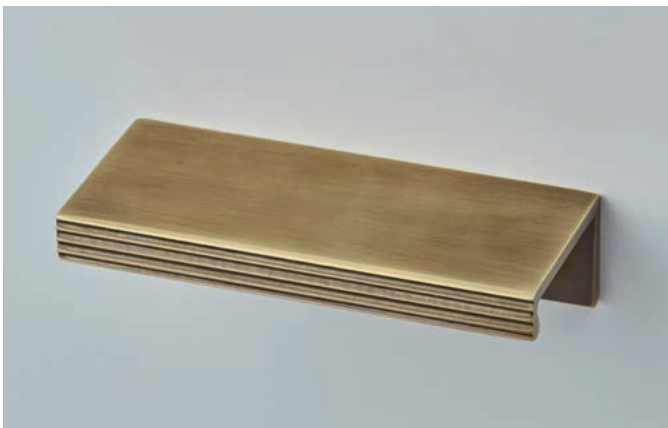

1402
Pleated Cabinet Edge Pull

Finish shown: Light Antique Brass