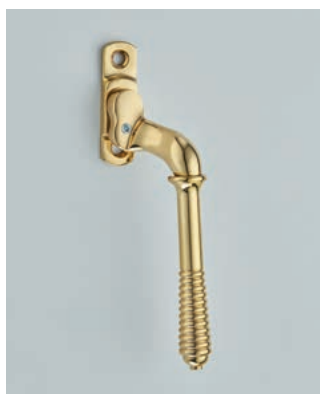

254mm length
Finish shown: IBUL
Also available:
7017L - Locking Version

Reeded Collection

2061COV65C
Cambridge Lever on Reeded Edge Covered Rose

130mm
 Finish shown: Antique Nickel

6346COV57C
Reeded Ball Knob on Reeded Covered Rose

46mm
 Finish shown: Antique Nickel

4565
Reeded Escutcheon

42mm
 Finish shown: Polished Brass Unlacquered

4101
Reeded Ball Cabinet Knob

23mm | 26mm | 32mm
 Finish shown: Autumn Bronze

5203
Reeded Cabinet Handle

150mm
 Finish shown: Light Antique Brass

2247
Oval Knob Turn & Release on Reeded Edge Covered Rose

35mm
 Finish shown: Satin Nickel

6440L
Window Espagnolette Handle - Lockable

130mm
 Finish shown: Polished Brass Unlacquered

6436L
Reeded Casement Fastener - Lockable

105mm
 Finish shown: Autumn Bronze

1035L
Lockable Reeded Knob Sash Fastener

67mm
 Finish shown: Polished Brass Unlacquered

6435
Reeded Casement Stay

266mm
 Finish shown: Polished Nickel