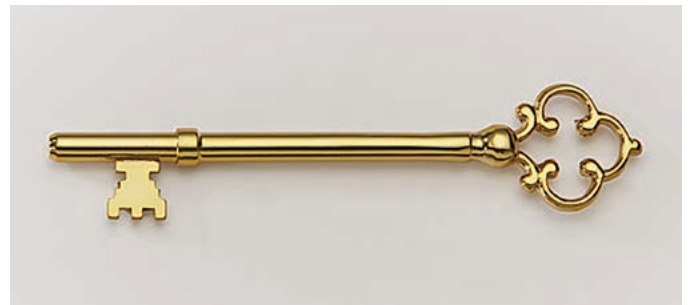

103W
The Woodcroft Key

Available in any of our 10 differs
Lost wax cast for detail
Available in brass or nickel plated