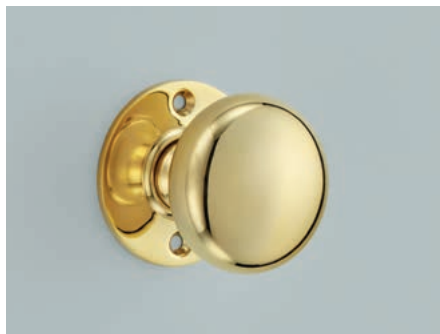

Rim Knobs

Knobs to suit Rim Locks comprise of a rim knob (no rose) for the internal side and a mortice knob (knob & rose) for the external side.

4160R
Plain Rim Knob

50mm
Finish shown: Polished Brass
Unlacquered