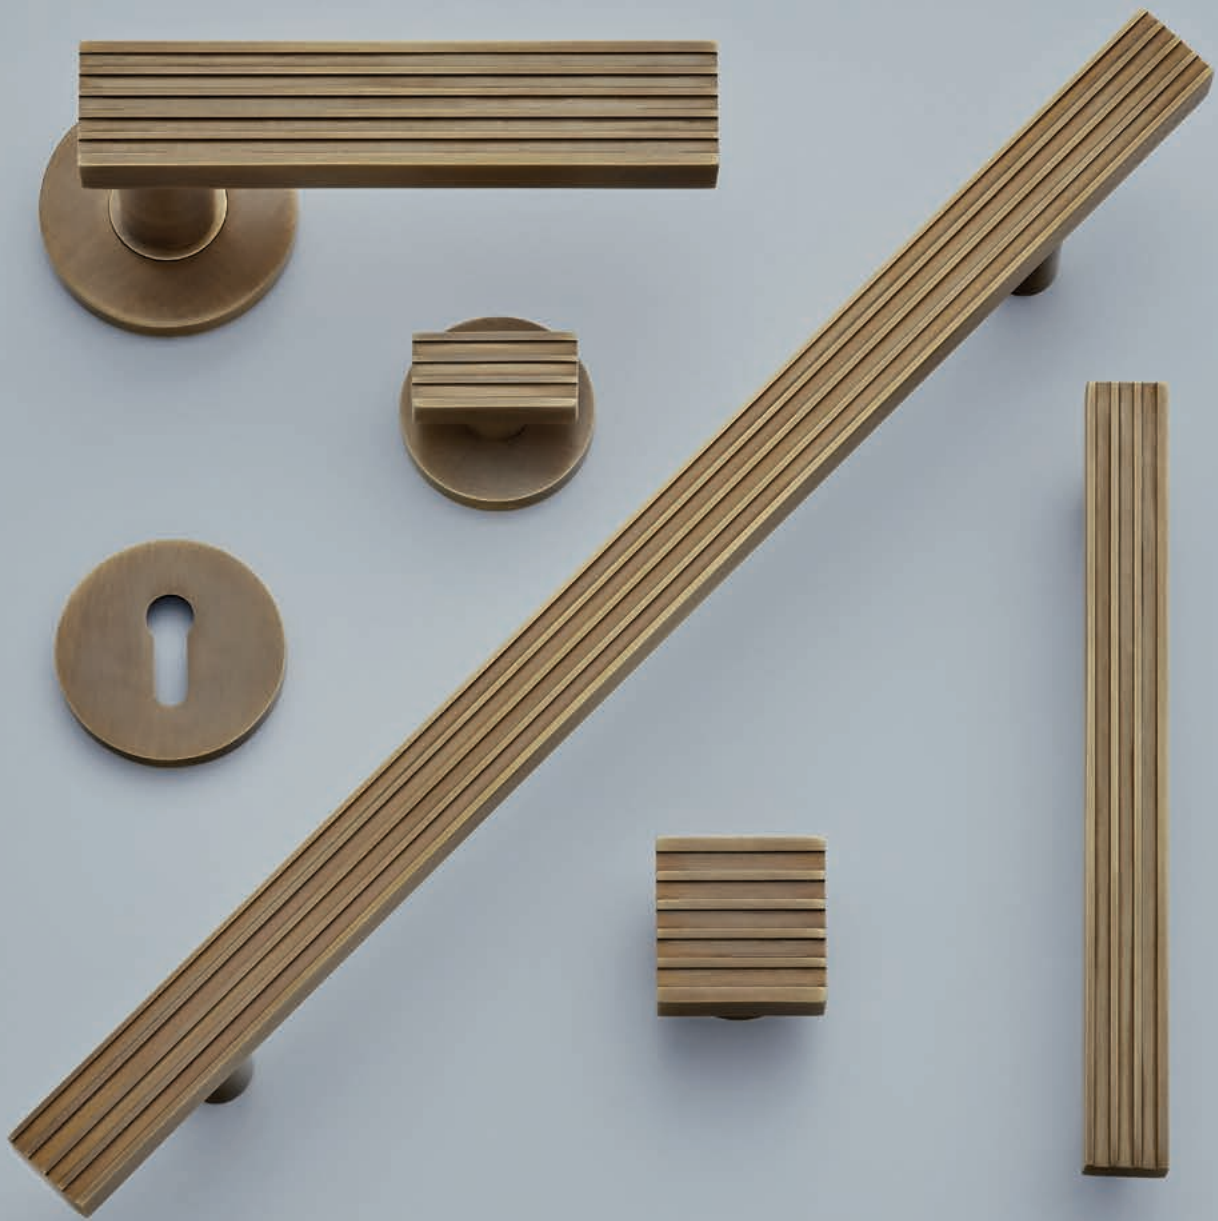

196-RC
Fusion Cabinet Handle & Backplate

All 10mm bar diameter, available in the following sizes (centres):
 128mm | 160mm
 Finish shown: Aged Brass

Icon Collection

130/210
Icon Door Handle on Covered Rose