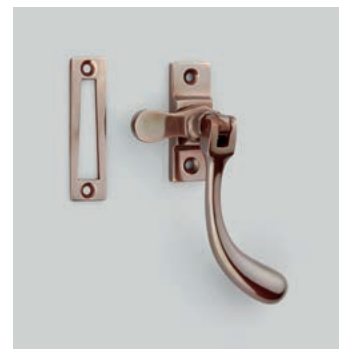

1746COV57A
Stafford Lever on Plain Covered Rose

57mm rose
Finish shown: Real Bronze

1754COV57A
Oval Door Knob on Covered Rose

57mm
Finish shown: Real Bronze

1745L
Stafford Door Handle Latch

152 x 41mm
Finish shown: Real Bronze

1788
Oval Door Knob on School Board Backplate

125 x 48mm
Finish shown: Real Bronze

1790
Ball Door Knob on School Board Backplate

125 x 48mm
Finish shown: Real Bronze

1756
Ball Door Knob

60mm
Finish shown: Tudor Bronze

1791
Bulb End Casement Stay

254mm | 305mm
Finish shown: Tudor Bronze

1792 - MP&HP
Bulb End Casement Fastener

87mm
Finish shown: Real Bronze

1798 - HP&MP
Spoon End Casement
Fastener

96mm
 Finish shown: Tudor Bronze