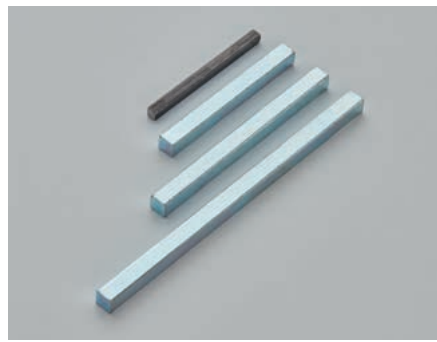

To be used with 57mm Concealed Fix Roses

ACC22
7-8mm Spindle Sleeve

Spindles

8mm Spindles – 3" | 4" | 6"
5mm Spindles – 3" | 4" | 6"
Boat Spindles – 90mm | 100mm | 120mm
Threaded & Grooved Spindle – 110mm