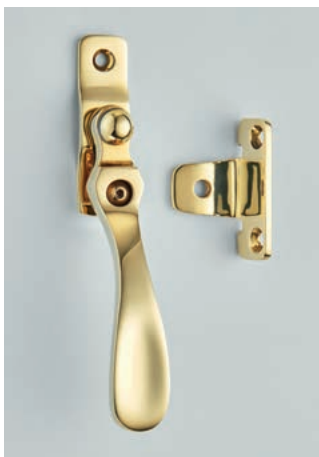

7018L
Art Deco Casement Fastener

112mm
Finish shown: Antique Brass
Also available: 7018 – Non locking version
Part of our full Art Deco suite

Fasteners to suit Weatherseal windows.

1738L
Cotswold Wedge
Fastener

101mm
Finish shown: Autumn Bronze
Also available: 1738 – Non
locking version

1851
Casement Fastener

100mm
Finish shown: Polished Brass
Unlacquered
Also available in Lockable,
Weatherseal and Weatherseal
Lockable versions

1852
Casement Fastener

100mm
Finish shown: Polished Nickel
Also available in Lockable,
Weatherseal and Extended
Tongue versions

1760
Wedge Fastener

101mm
Finish shown: Oil Rubbed
Bronze
Also available: 1760L – Locking
version

1760L
Lockable Wedge
Fastener

101mm
Finish shown: Polished Brass
Unlacquered
Also available: 1760 – Non
locking version

1792WL
Bulb End Casement
Fastener –
Weatherseal

87mm
Finish shown: Autumn Bronze
Also available: 1792W–Non
locking version, complete with
mortice plate