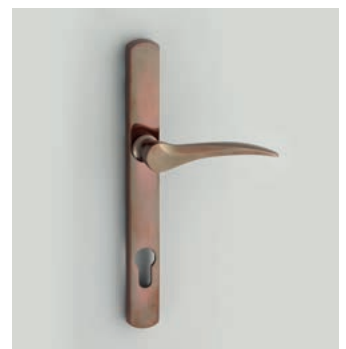

124mm
Finish shown: Tudor Bronze

1811R
Codsall Lever on Round Rose

57mm face fix rose
Finish shown: Real Bronze

1826
Brighton Fastener

47mm
Finish shown: Real Bronze

1910
Bell Push

76 x 31mm
Finish shown: Real Bronze

2141
Stafford Lever on Square Rose

57mm square rose
Finish shown: Real Bronze

2143
Codsall Lever on Square Rose

57mm face fix square rose
Finish shown: Real Bronze

2101E
Stafford Multipoint Door Handle on Classic Backplate

225 x 41mm
Finish shown: Real Bronze

2103E
Codsall Multipoint Door Handle on Classic Backplate

225 x 41mm
Finish shown: Real Bronze

2202E
Codsall Multipoint Door Lever

240 x 26mm
Finish shown: Real Bronze

2200E
Stafford Lever on
Multipoint Backplate

240 x 26mm
Finish shown: Real Bronze

2220E
Stafford Multipoint
Door Handle on
Classic Backplate

305 x 35mm
Finish shown: Real Bronze

2222E
Codsall Multipoint
Door Handle on
Classic Backplate