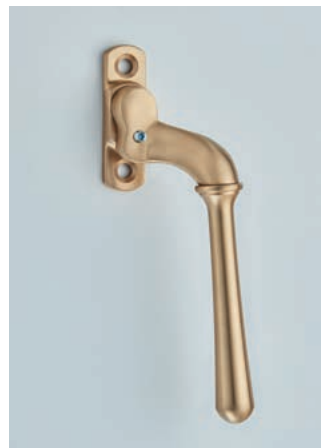

1794L
Straight

60 x 25mm backplate
Finish shown: Satin Brass
Lockable version shown
Also available: 1794 - Non locking version

6462L
Fairmont

60 x 25mm backplate
Finish shown: Satin Chrome
Lockable version shown
Also available: 6462 - Non locking version

1799L
Spoon End

60 x 25mm backplate
Finish shown: Polished Brass
Lockable version shown
Also available: 1799 - Non locking version

Our narrow style handles below are all handed.

6440L
Reeded - Narrow Style

60 x 16mm backplate
Finish shown: Polished Brass
Lockable version shown
Also available: 6440 - Non locking version

1796L
Bulb End - Narrow Style

60 x 16mm backplate
Finish shown: Satin Brass
Lockable version shown
Also available: 1796 - Non locking version