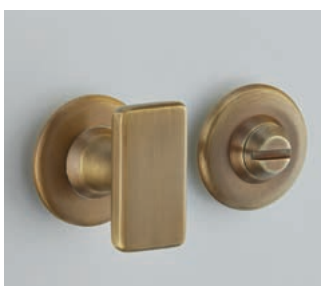

2281
Capital Bathroom
Turn and Release on
Arc Covered Rose

35mm diameter rose
Finish shown: Light Antique
Brass