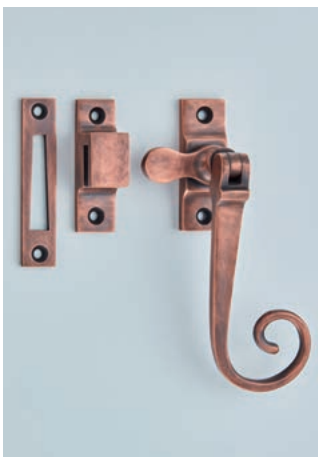

6361
Acorn Sash Stop

32 x 15mm
Finish shown: Antique Brass

Casement Fasteners

1792
Bulb End Casement Fastener

87mm
Finish shown: Oil Rubbed Bronze
Also available: 1792L – Locking version

1798
Spoon End Casement Fastener

96mm
Finish shown: Antique Brass
Also available: 1798L – Locking version

6436L
Reeded Casement Fastener

105mm
Finish shown: Autumn Bronze
Also available: 6436 – Non locking version

1798E
Spoon End Casement Fastener – with Extended Tongue

96mm
Finish shown: Antique Brass

6471
Monkey Tail Casement Fastener

97mm
Finish shown: Autumn Bronze
Also available in:
6471L – Locking version
6471W – Weatherseal

6461
Fairmont Casement Fastener

100mm
Finish shown: Oil Rubbed Bronze
Also available: 6461L – Locking version

7018L
Art Deco Casement Fastener

112mm
Finish shown: Antique Brass
Also available: 7018 – Non locking version
Part of our full Art Deco suite

Fasteners to suit Weatherseal windows.

1738L
Cotswold Wedge
Fastener