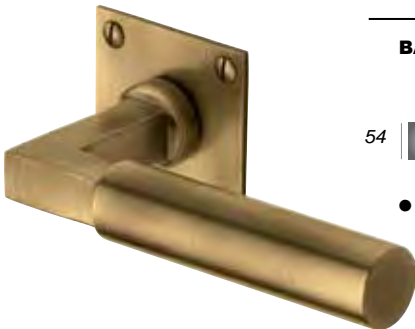

V1601

Diameter 50mm

V4040
Turn & Release

V4045
Turn & Release

V5000
Key Escutcheon

V5010
Oval Profile

V5020
Euro Profile

Century

CEN1924

Tiffany

TIF1926

Diameter 53mm

Accessories to match Century & Tiffany

ME SB PN SN AT PB PC

ERD7030
Turn & Release

ERD7000
Key Escutcheon

ERD7020
Euro Profile

Bauhaus Low Profile

BAU1926

● Exposed fixings

Please note:

- Low profile plates are only suitable for minimum 44mm door thickness
- A 38mm bore will be required to accept spring mechanism