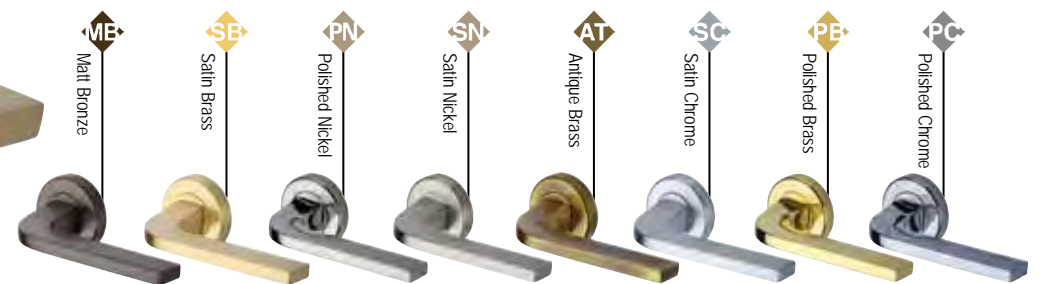

ME
Matt Bronze

V6225

Bellagio

ME
Matt Bronze

V2015

Admiralty

V2355

Pyramid