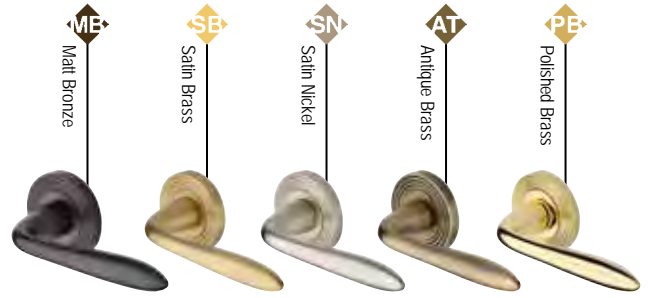

m. marcus

architectural hardware

DOOR HANDLES ON ROSE

Heritage Brass
SOLID BRASS DOOR FURNITURE

Sutton Reeded

Design Registration Number 6204750

RR1752

Charlbury Reeded