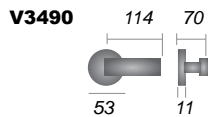

Centaur

● For Thumbturns and Accessories see page 11

Tel: 01384 247844