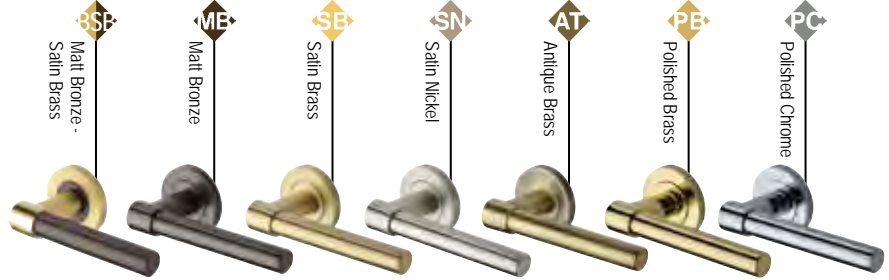

Diameter 53mm

V6720
Turn & Release

V6722
Key Escutcheon

V6724
Euro Profile

Spectral

RS2261

• 20mm Ø Lever Handle

Signac

RS2260

• 20mm Ø Lever Handle

Phoenix

RS2017

• 20mm Ø Lever Handle

Phoenix Knurled

RS2018

• 20mm Ø Lever Handle

BSP
Matt Bronze - Satin Brass

Diameter 53mm x 8mm

ME SB PN SN AT PE PC

BSP ME SB PN SN AT PE PC

RS2030
Turn and Release

RS2030K
Knurled Turn and Release

RS4049
Turn & Release

RS2000
Key Escutcheon

V1601

Diameter 50mm

V4040
Turn & Release

V4045
Turn & Release

V5000
Key Escutcheon

V5010
Oval Profile

V5020
Euro Profile

Century