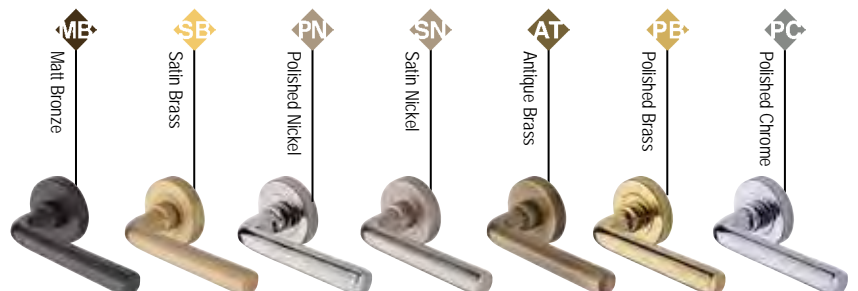

PYD3535

Metro Angled

V3790

Octave

V4545

Design Registration Number 6228267

• For Thumbturns and Accessories see page 11

Tel: 01384 247844