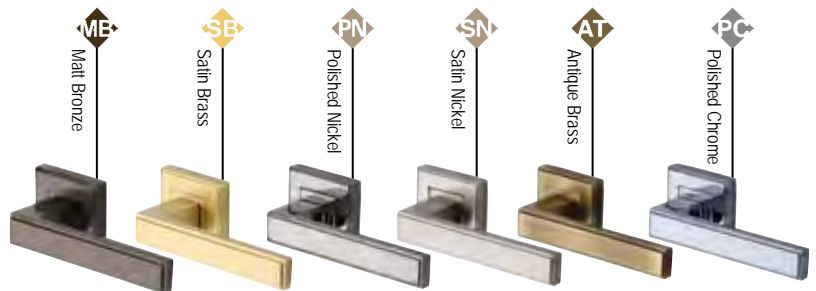

Size 54 x 54mm

ME SB SN AT PC

BAU1555
Turn & Release

BAU1556
Key Escutcheon

BAU1558
Euro Profile

Bauhaus SQ

SQ1926

Delta SQ

SQ5420

Size 54 x 54mm

SQ4043
Turn & Release

SQ4035
Turn & Release

SQ5002
Key Escutcheon

SQ5004
Euro Profile

Linear

DEC5430

Size 54 x 54mm

DEC7030
Turn & Release

DEC7000
Key Escutcheon

DEC7020
Euro Profile

Linear AN DECO Lever on Rose in Matt Bronze Finish
Photographed by Sophie Paterson

m.marcus
architectural hardware
est. 1940