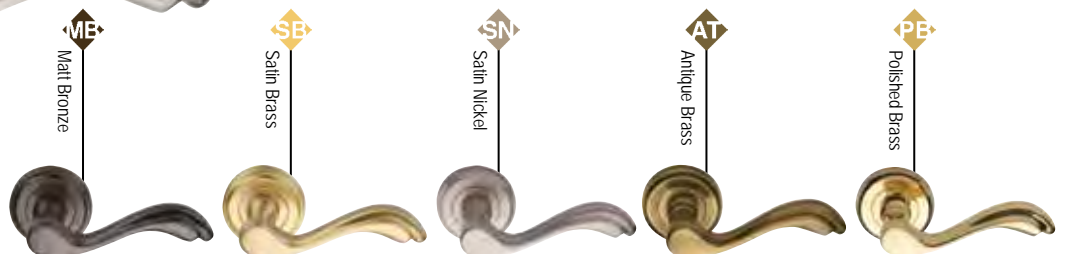

V1018 Turn & Release

Roma

V7155

Charlbury

V3020

Sophia

V1900

Lisboa

V1601

Diameter 50mm

V4040
Turn & Release

V4045
Turn & Release

V5000
Key Escutcheon

V5010
Oval Profile

V5020
Euro Profile

Century