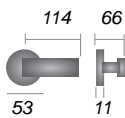

Roma

V7155

Charlbury

V3020

Sophia

V1900

Lisboa

V1601

Diameter 50mm