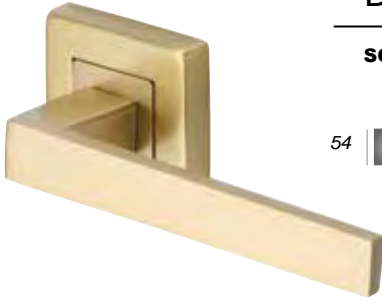

ERD7020
Euro Profile

Bauhaus Low Profile

BAU1926

● Exposed fixings

Please note:

- Low profile plates are only suitable for minimum 44mm door thickness
- A 38mm bore will be required to accept spring mechanism

Size 54 x 54mm

ME SB SN AT PC

BAU1555
Turn & Release

BAU1556
Key Escutcheon

BAU1558
Euro Profile

Bauhaus SQ

SQ1926

Delta SQ

SQ5420

Size 54 x 54mm

SQ4043
Turn & Release

SQ4035
Turn & Release

SQ5002
Key Escutcheon

SQ5004
Euro Profile

Linear

DEC5430