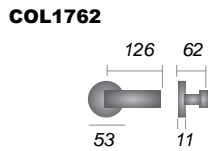

Trident

Sutton

● Also available in Polished Nickel finish (PN)

Columbus

Centaur

● For Thumbturns and Accessories see page 11

Tel: 01384 247844