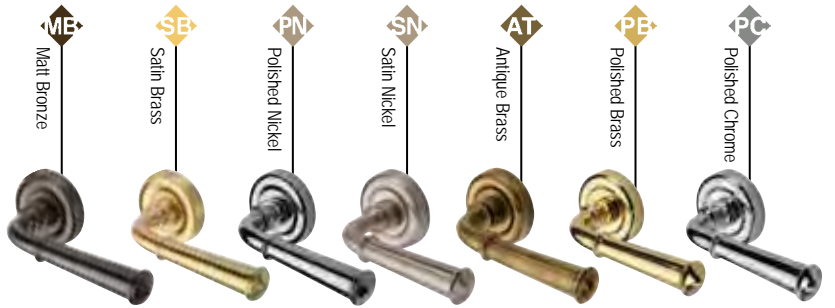

Diameter 53mm

RR4049
Turn & Release

RR4000
Key Escutcheon

RR4020
Euro Profile

Colonial Reeded

Colonial

Lincoln

Design Registration Number 6228268

Diameter 53mm

V6720
Turn & Release

V6722
Key Escutcheon

V6724
Euro Profile

Spectral

RS2261

• 20mm Ø Lever Handle

Signac

V1601

Diameter 50mm

V4040
Turn & Release

V4045
Turn & Release

V5000
Key Escutcheon

V5010
Oval Profile

V5020
Euro Profile

Century