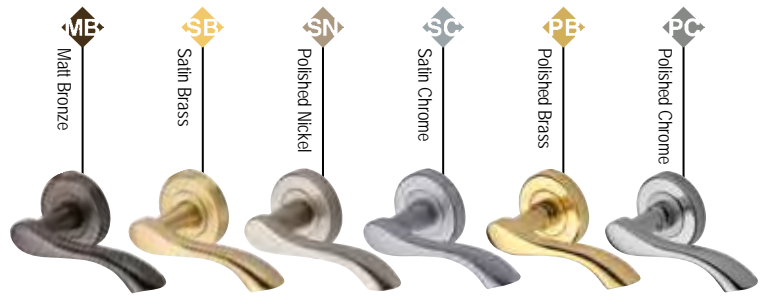

Alicia

Harmony

Vienna

Algarve

V7210

Bedford

V3010

Diameter 53mm

V4035
Turn & Release

V0678
Turn & Release

V4043
Contemporary Turn & Release

V4046
Indicator Turn & Release

V4044
Turn & Release

V4048
Indicator Turn & Release

V4000
Key Escutcheon

V4010
Oval Profile