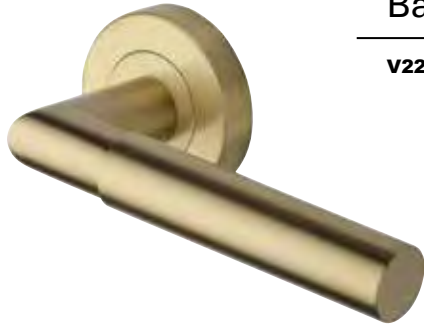

Diameter 53mm

V6720
Turn & Release

V6722
Key Escutcheon

V6724
Euro Profile

Spectral

RS2261

• 20mm Ø Lever Handle

Signac

RS2260

• 20mm Ø Lever Handle

Phoenix

RS2017

• 20mm Ø Lever Handle

Phoenix Knurled

RS2018

• 20mm Ø Lever Handle

BSP
Matt Bronze - Satin Brass

Diameter 53mm x 8mm

ME SB PN SN AT PE PC

BSP ME SB PN SN AT PE PC

RS2030
Turn and Release

RS2030K
Knurled Turn and Release

RS4049
Turn & Release

RS2000
Key Escutcheon

RS2004
Euro Profile Escutcheon

Bauhaus

V2259

Bauhaus Mitre

V2270

Bauhaus Mitre Knurled

V2272

Bauhaus Mitre Reeded