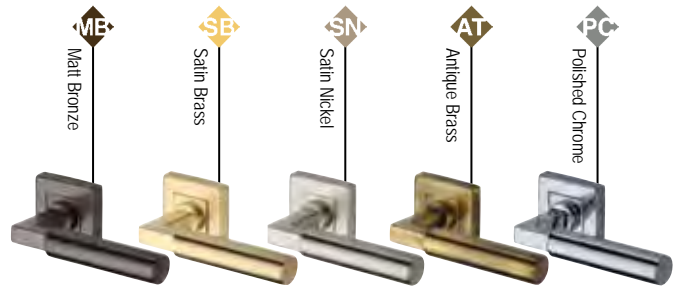

ERD7020
Euro Profile

Bauhaus Low Profile

BAU1926

● Exposed fixings

Please note:

- Low profile plates are only suitable for minimum 44mm door thickness
- A 38mm bore will be required to accept spring mechanism

Size 54 x 54mm

ME SB SN AT PC

BAU1555
Turn & Release

BAU1556
Key Escutcheon

BAU1558
Euro Profile

Bauhaus SQ

SQ1926

Delta SQ

SQ5420

Size 54 x 54mm

SQ4043
Turn & Release

SQ4035
Turn & Release

SQ5002
Key Escutcheon

SQ5004
Euro Profile

Linear

DEC5430