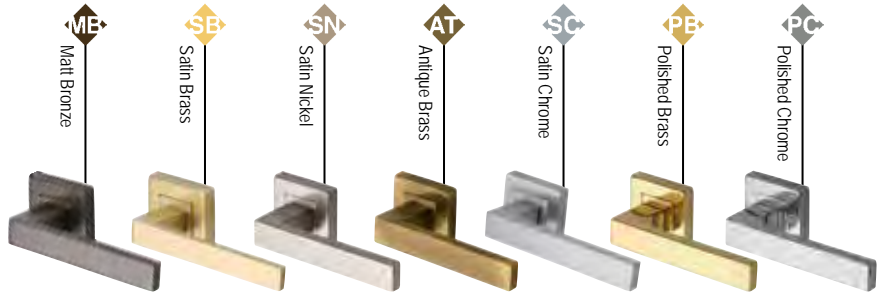

ERD7020
Euro Profile

Bauhaus Low Profile

BAU1926

● Exposed fixings

Please note:

- Low profile plates are only suitable for minimum 44mm door thickness
- A 38mm bore will be required to accept spring mechanism

Size 54 x 54mm

ME SB SN AT PC

BAU1555
Turn & Release

BAU1556
Key Escutcheon

BAU1558
Euro Profile

Bauhaus SQ

SQ1926

Delta SQ

SQ5420

Size 54 x 54mm

SQ4043
Turn & Release

SQ4035
Turn & Release

SQ5002
Key Escutcheon

SQ5004
Euro Profile

Linear

DEC5430