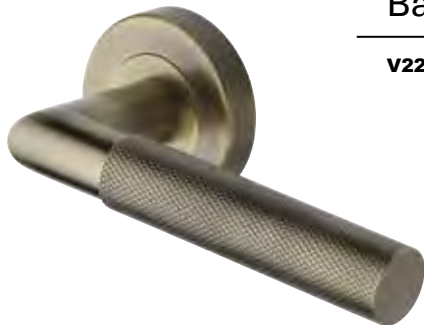

RS2260

• 20mm Ø Lever Handle

Phoenix

RS2017

• 20mm Ø Lever Handle

Phoenix Knurled

RS2018

• 20mm Ø Lever Handle

BSP
Matt Bronze - Satin Brass

Diameter 53mm x 8mm

ME SB PN SN AT PE PC

BSP ME SB PN SN AT PE PC

RS2030
Turn and Release

RS2030K
Knurled Turn and Release

RS4049
Turn & Release

RS2000
Key Escutcheon

RS2004
Euro Profile Escutcheon

Bauhaus

V2259

Bauhaus Mitre

V2270

Bauhaus Mitre Knurled

V2272

Bauhaus Mitre Reeded