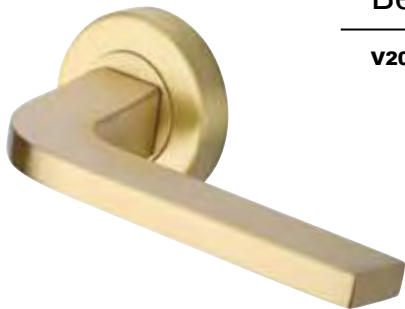

Bellagio

ME
Matt Bronze

V2015