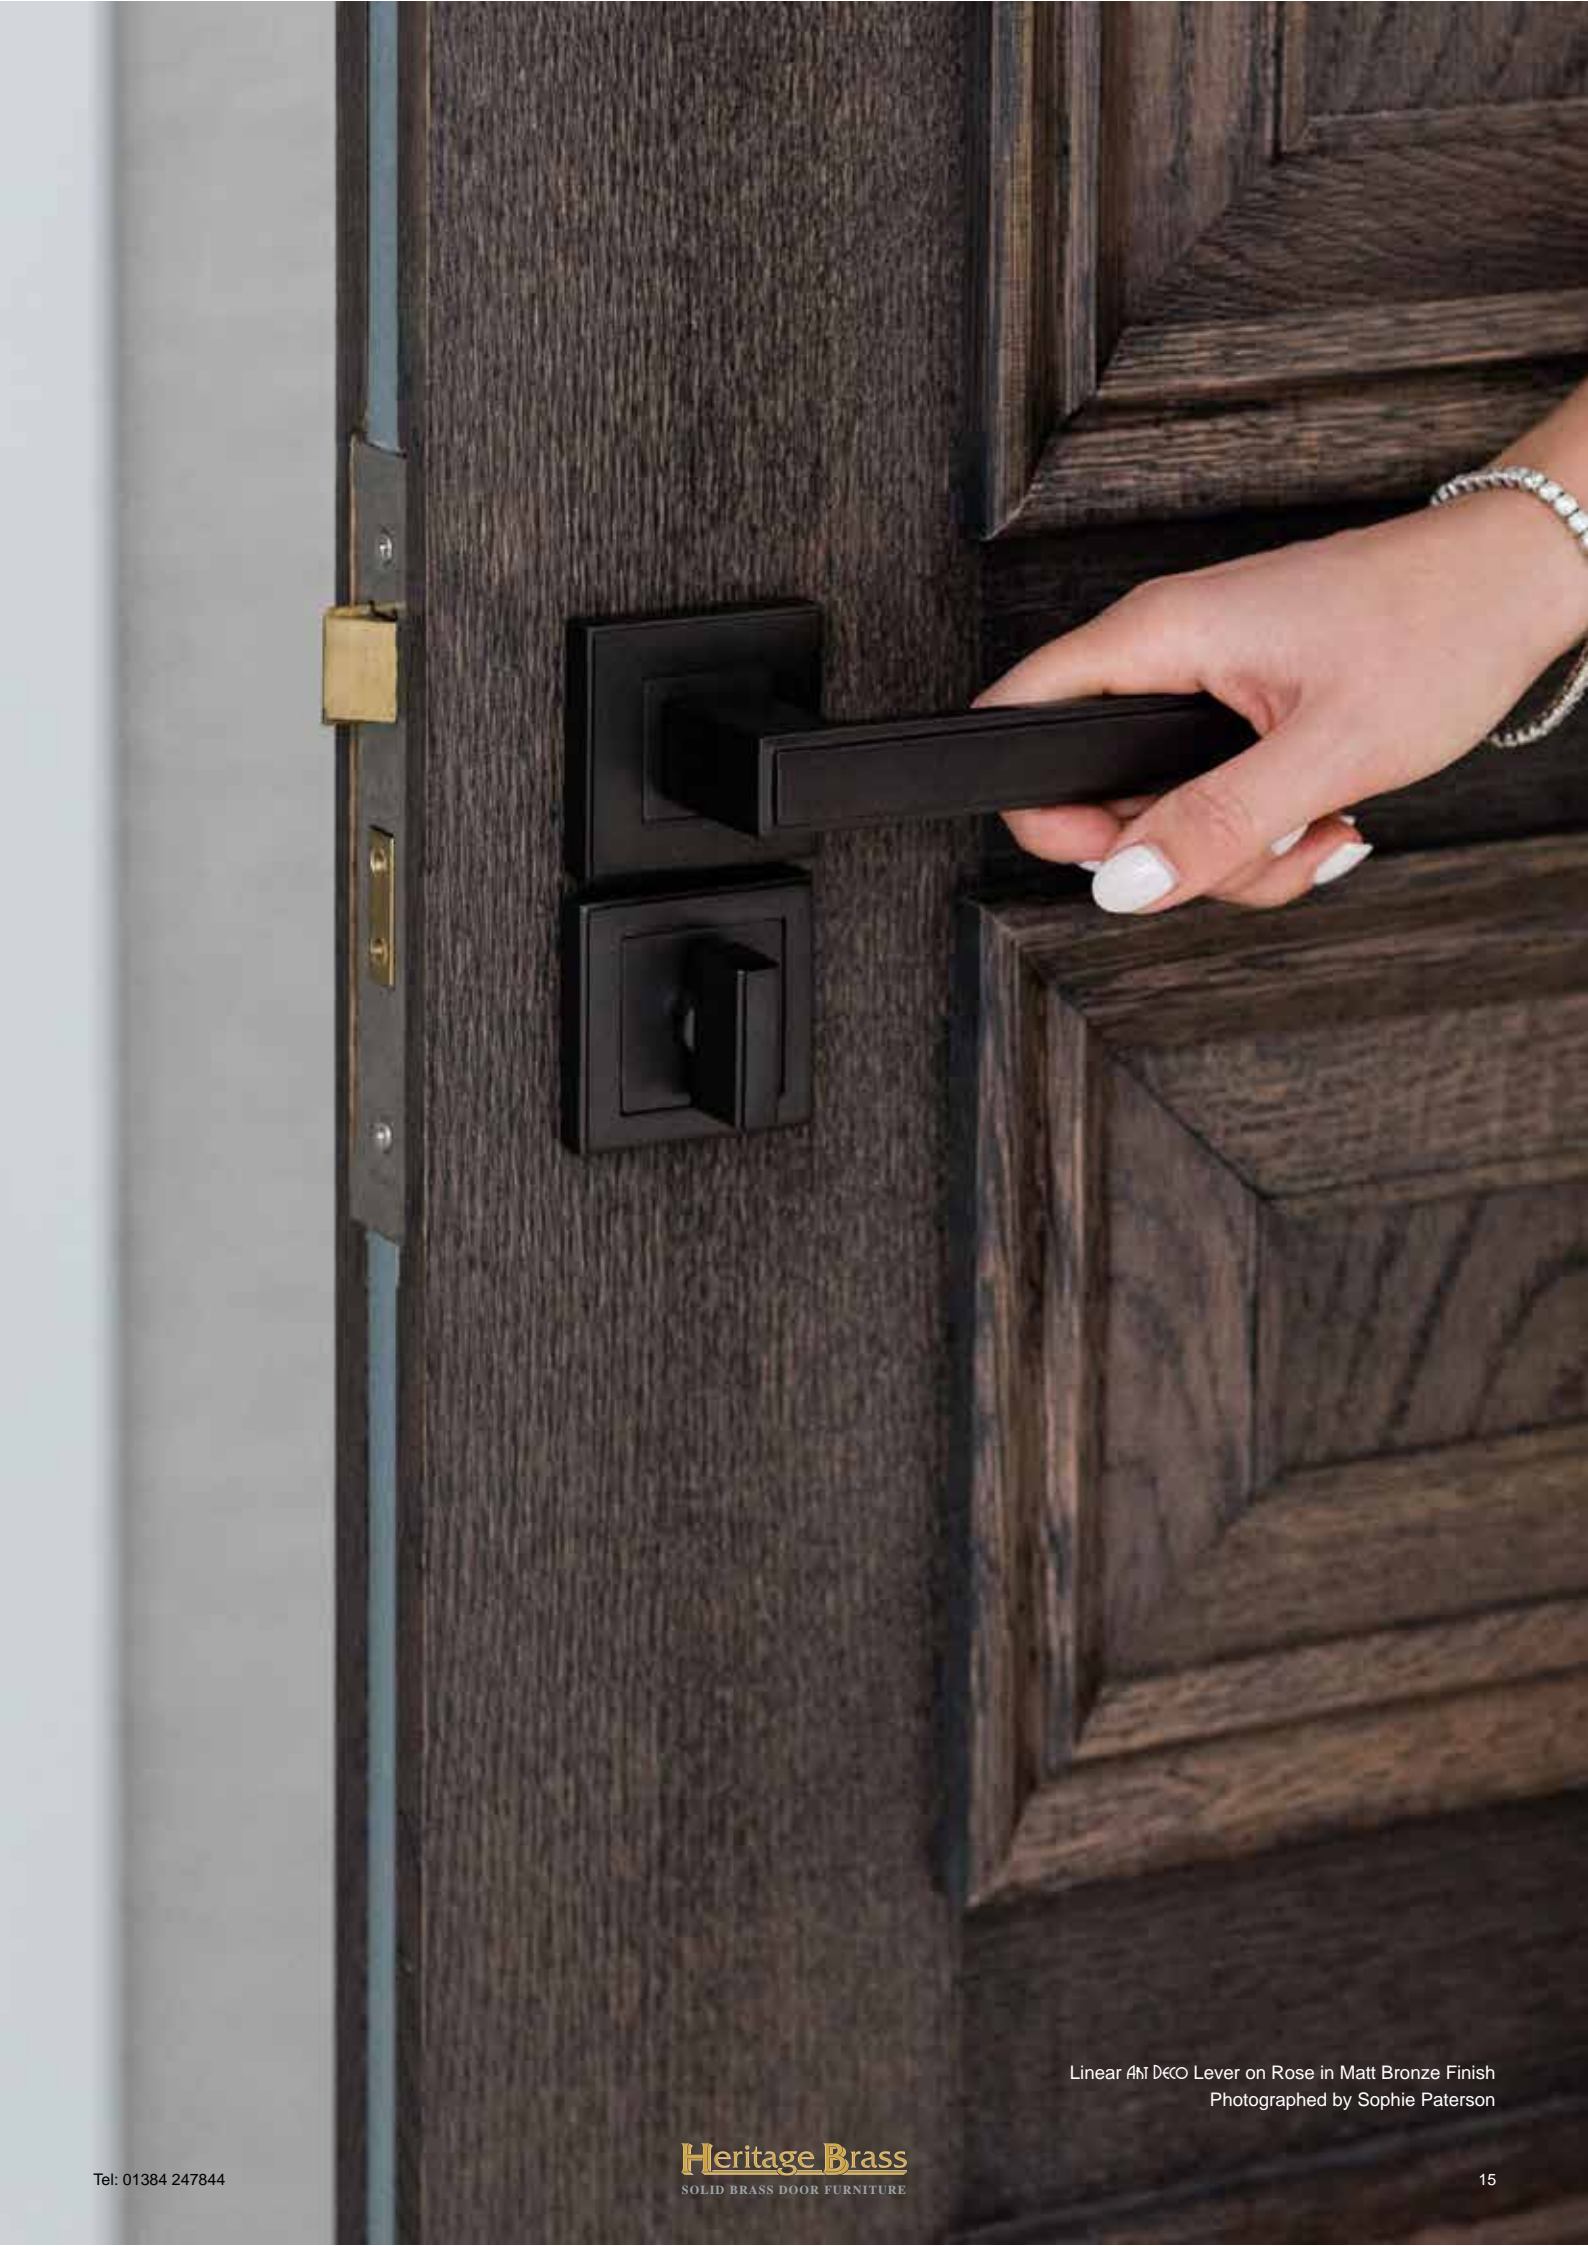

Size 54 x 54mm

DEC7030
Turn & Release

DEC7000
Key Escutcheon

DEC7020
Euro Profile

Linear AN DECO Lever on Rose in Matt Bronze Finish
Photographed by Sophie Paterson

m.marcus
architectural hardware
est. 1940