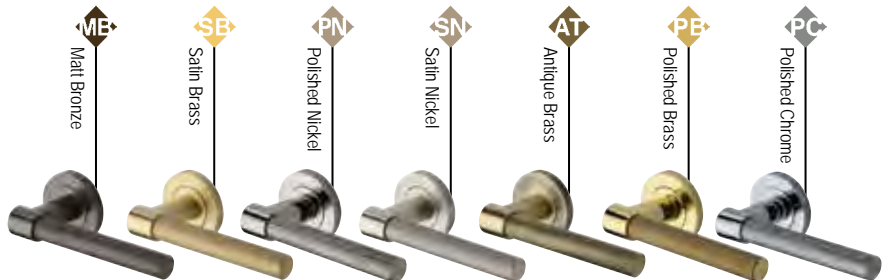

Diameter 53mm

V6720
Turn & Release

V6722
Key Escutcheon

V6724
Euro Profile

Spectral

RS2261

• 20mm Ø Lever Handle

Signac

RS2260

• 20mm Ø Lever Handle

Phoenix

RS2017

• 20mm Ø Lever Handle

Phoenix Knurled

RS2018

• 20mm Ø Lever Handle

BSP
Matt Bronze - Satin Brass

Diameter 53mm x 8mm

ME SB PN SN AT PE PC

BSP ME SB PN SN AT PE PC

RS2030
Turn and Release

RS2030K
Knurled Turn and Release

RS4049
Turn & Release

RS2000
Key Escutcheon