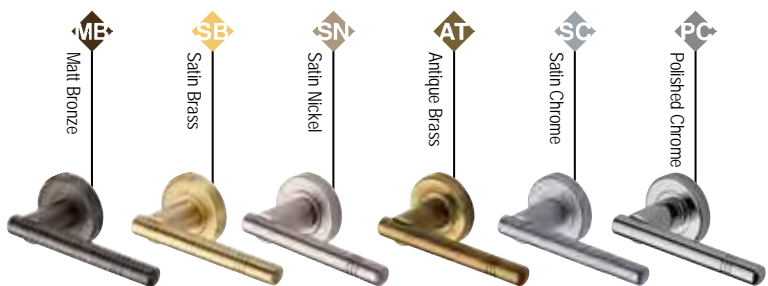

Athena

V3840

Poseidon

V6230

Mercury

V3262

Ellipse

ELL4242

Trident

Sutton

● Also available in Polished Nickel finish (PN)

Columbus

Centaur

● For Thumbturns and Accessories see page 11

Tel: 01384 247844

Challenger

Alicia

Harmony

Vienna

Algarve

V7210

Bedford

V3010

Diameter 53mm