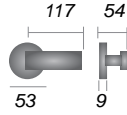

Design Registration Number 6204750

RR1752