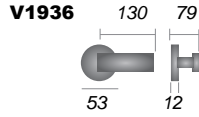

Diameter 53mm

RR4049
Turn & Release

RR4000
Key Escutcheon

RR4020
Euro Profile

Colonial Reeded

Colonial

Lincoln

Design Registration Number 6228268