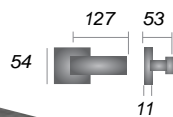

SQ5420

Size 54 x 54mm

SQ4043
Turn & Release

SQ4035
Turn & Release

SQ5002
Key Escutcheon

SQ5004
Euro Profile

Linear

DEC5430

Size 54 x 54mm

DEC7030
Turn & Release

DEC7000
Key Escutcheon

DEC7020
Euro Profile

Linear AN DECO Lever on Rose in Matt Bronze Finish
Photographed by Sophie Paterson

m.marcus
architectural hardware
est. 1940