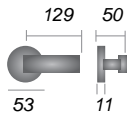

V1601

Diameter 50mm

V4040
Turn & Release

V4045
Turn & Release

V5000
Key Escutcheon

V5010
Oval Profile

V5020
Euro Profile

Century

CEN1924

Tiffany

TIF1926

Diameter 53mm

Accessories to match Century & Tiffany

ME SB PN SN AT PB PC

ERD7030
Turn & Release

ERD7000
Key Escutcheon