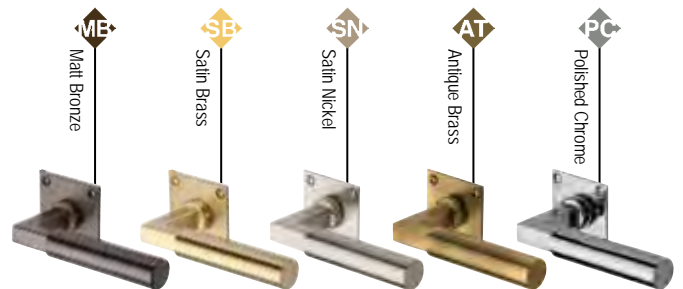

ERD7020
Euro Profile

Bauhaus Low Profile

BAU1926

● Exposed fixings

Please note:

- Low profile plates are only suitable for minimum 44mm door thickness
- A 38mm bore will be required to accept spring mechanism

Size 54 x 54mm

ME SB SN AT PC

BAU1555
Turn & Release

BAU1556
Key Escutcheon

BAU1558
Euro Profile

Bauhaus SQ

SQ1926

Delta SQ