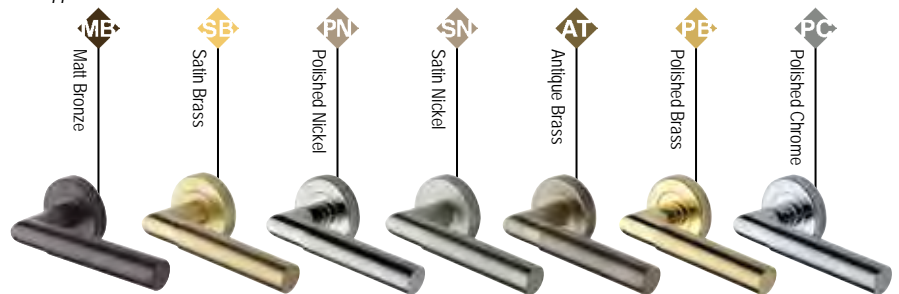

Bauhaus

V2259

Bauhaus Mitre

V2270

Bauhaus Mitre Knurled

V2272

Bauhaus Mitre Reeded

V2274