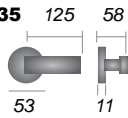

Admiralty

V2355

Pyramid

PYD3535

Metro Angled

V3790

Octave

V4545

Design Registration Number 6228267

• For Thumbturns and Accessories see page 11

Tel: 01384 247844