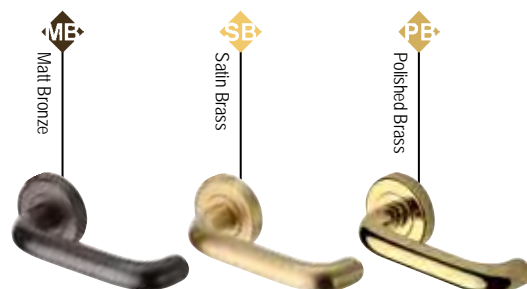

Trident

Sutton

● Also available in Polished Nickel finish (PN)

Columbus

Centaur

● For Thumbturns and Accessories see page 11

Tel: 01384 247844

Challenger

Alicia

Harmony

Vienna

Algarve

V7210

Bedford

V3010

Diameter 53mm

V4035
Turn & Release

V0678
Turn & Release

V4043
Contemporary Turn & Release

V4046
Indicator Turn & Release

V4044
Turn & Release

V4048
Indicator Turn & Release

V4000
Key Escutcheon

V4010
Oval Profile