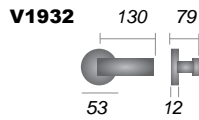

Diameter 53mm

RR4049
Turn & Release

RR4000
Key Escutcheon

RR4020
Euro Profile

Colonial Reeded

Colonial

Lincoln

Design Registration Number 6228268