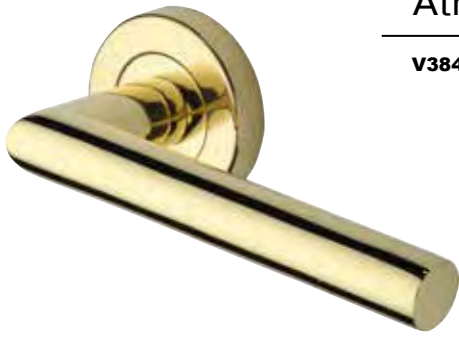

Athena

V3840