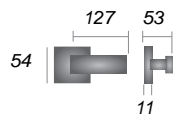

Bauhaus SQ

SQ1926

Delta SQ

SQ5420

Size 54 x 54mm

Linear

DEC5430

Size 54 x 54mm