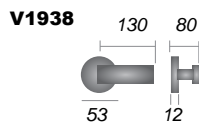

Diameter 53mm

RR4049
Turn & Release

RR4000
Key Escutcheon

RR4020
Euro Profile

Colonial Reeded

Colonial

Lincoln

Design Registration Number 6228268