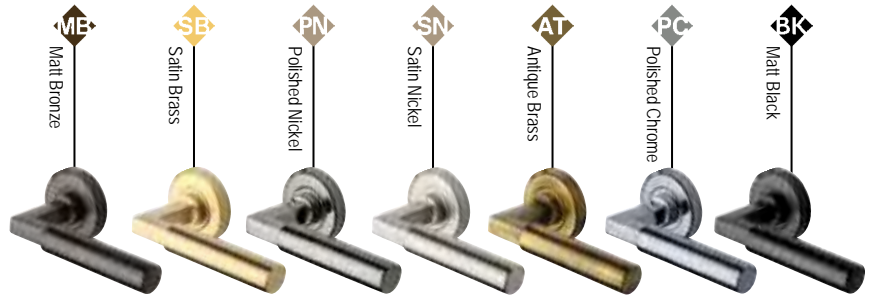

RS2260

• 20mm Ø Lever Handle

Phoenix

RS2017

• 20mm Ø Lever Handle

Phoenix Knurled

RS2018

• 20mm Ø Lever Handle

BSP
Matt Bronze - Satin Brass

Diameter 53mm x 8mm

ME SB PN SN AT PE PC

BSP ME SB PN SN AT PE PC

RS2030
Turn and Release

RS2030K
Knurled Turn and Release

RS4049
Turn & Release

RS2000
Key Escutcheon

RS2004
Euro Profile Escutcheon

Bauhaus

V2259

Bauhaus Mitre

V2270

Bauhaus Mitre Knurled

V2272

Bauhaus Mitre Reeded