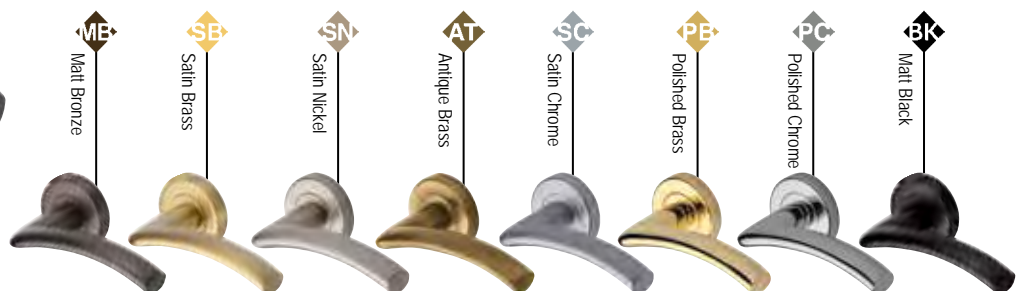

Athena

V3840

Poseidon

V6230

Mercury

V3262

Ellipse

ELL4242

Trident

Sutton

● Also available in Polished Nickel finish (PN)

Columbus

Centaur

● For Thumbturns and Accessories see page 11

Tel: 01384 247844

Challenger

Alicia

Harmony

Vienna

Algarve

V7210

Bedford

V3010

Diameter 53mm

V4035
Turn & Release

V0678
Turn & Release

V4043
Contemporary Turn & Release

V4046
Indicator Turn & Release

V4044
Turn & Release

V4048
Indicator Turn & Release

V4000
Key Escutcheon

V4010
Oval Profile