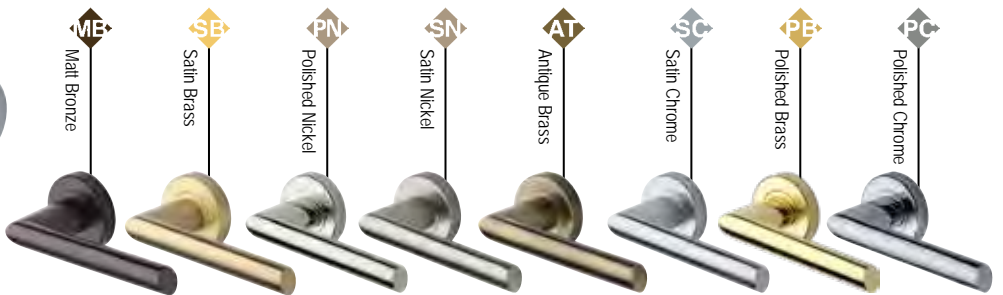

Athena

V3840

Poseidon

V6230

Mercury

V3262

Ellipse

ELL4242

Trident

Sutton

● Also available in Polished Nickel finish (PN)

Columbus

Centaur

● For Thumbturns and Accessories see page 11

Tel: 01384 247844

Challenger