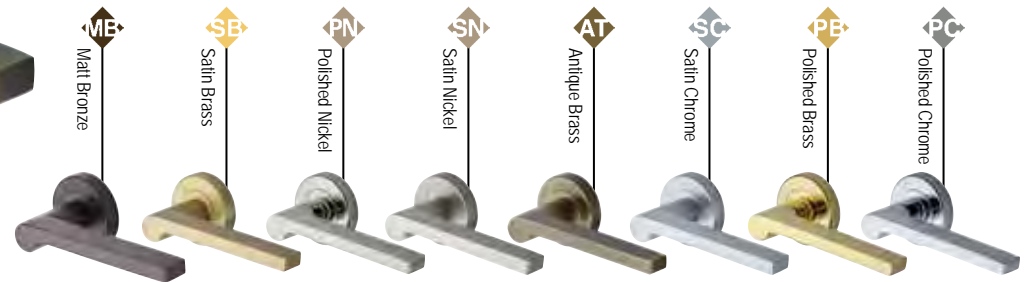

Gio

ME
Matt Bronze

V4189

Julia

ME
Matt Bronze

V4190

Metro Mid Century

ME
Matt Bronze

V6225

Bellagio

ME
Matt Bronze

V2015