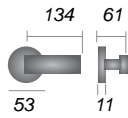

Admiralty

V2355

Pyramid

PYD3535

Metro Angled

V3790

Octave

V4545

Design Registration Number 6228267

• For Thumbturns and Accessories see page 11

Tel: 01384 247844