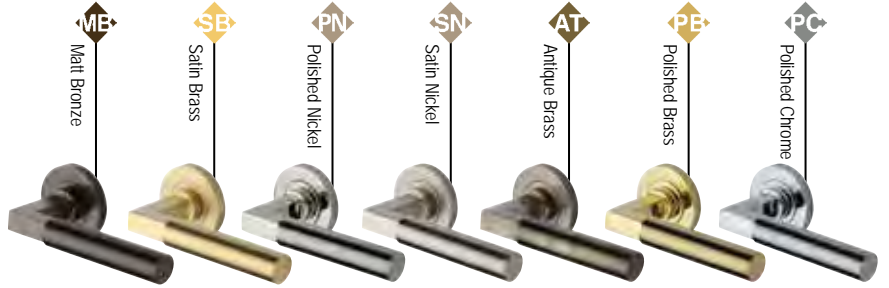

Diameter 53mm

RR4049
Turn & Release

RR4000
Key Escutcheon

RR4020
Euro Profile

Colonial Reeded

Colonial

Lincoln

Design Registration Number 6228268

Diameter 53mm

V6720
Turn & Release

V6722
Key Escutcheon

V6724
Euro Profile

Spectral

RS2261

• 20mm Ø Lever Handle

Signac

RS2260

• 20mm Ø Lever Handle

Phoenix

RS2017

• 20mm Ø Lever Handle

Phoenix Knurled

RS2018

• 20mm Ø Lever Handle

V1601

Diameter 50mm

V4040
Turn & Release

V4045
Turn & Release

V5000
Key Escutcheon

V5010
Oval Profile

V5020
Euro Profile

Century