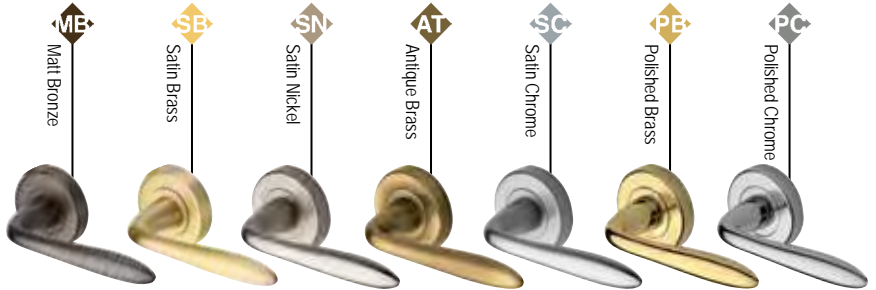

Athena

V3840

Poseidon

V6230

Mercury

V3262

Ellipse

ELL4242

Trident

Sutton

● Also available in Polished Nickel finish (PN)

Columbus

Centaur

● For Thumbturns and Accessories see page 11

Tel: 01384 247844

Challenger