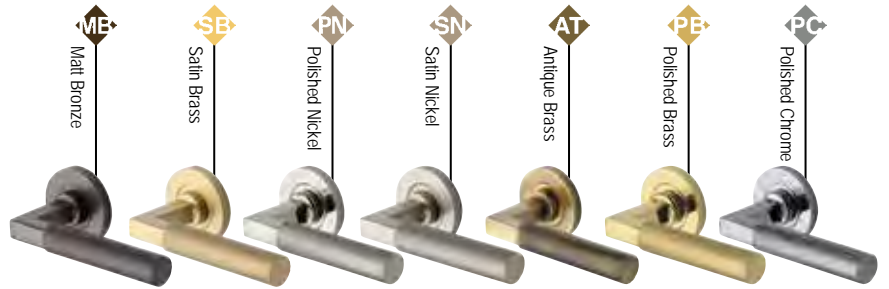

Diameter 53mm

RR4049
Turn & Release

RR4000
Key Escutcheon

RR4020
Euro Profile

Colonial Reeded

Colonial

Lincoln

Design Registration Number 6228268

Diameter 53mm

V6720
Turn & Release

V6722
Key Escutcheon

V6724
Euro Profile

Spectral

RS2261

• 20mm Ø Lever Handle

Signac

RS2260

• 20mm Ø Lever Handle

Phoenix

RS2017

• 20mm Ø Lever Handle

Phoenix Knurled

RS2018

• 20mm Ø Lever Handle