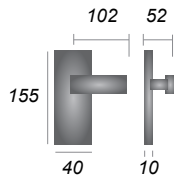

Victoria Short

Available in all finishes shown

- V3910** Lever Latch
- V3935** Privacy Set

Windsor

- V700** Lever Lock
- V713** Lever Latch
- V730** Bathroom Set
- V727** Euro Profile
- V725** Oval Profile