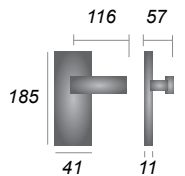

Diplomat

- **DIP7800** Lever Lock
- **DIP7810** Lever Latch
- **DIP7830** Bathroom Set
- **DIP7848** Euro Profile

Luna

- **LUN5300** Lever Lock
- **LUN5310** Lever Latch
- **LUN5330** Bathroom Set
- **LUN5348** Euro Profile

Sutton

- **V6052** Lever Lock
- **V6054** Lever Latch
- **V6058** Bathroom Set
- **V6057** Euro Profile