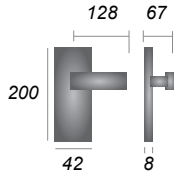

Design Registration No. 6234527

Bauhaus Reeded Backplate

- RR7300** Lever Lock
- RR7310** Lever Latch
- RR7330** Bathroom Set
- RR7348** Euro Profile

Design Registration No. 6234526

Bauhaus

- VT6300** Lever Lock
- VT6310** Lever Latch
- VT6330** Bathroom Set
- VT6348** Euro Profile