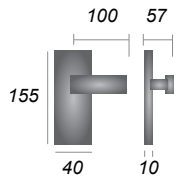

Edwardian

- **W3200** Lever Lock
- **W3213** Lever Latch
- **W3220** Bathroom Set
- **W3227** Euro Profile

Bedford

- **V810** Lever Lock
- **V803** Lever Latch
- **V815** Bathroom Set
- **V807** Euro Profile
- **V805** Oval Profile

Bedford Short

- **V800** Lever Lock
- **V825** Privacy Set

V820 Lever on Rose
Available in all finishes shown