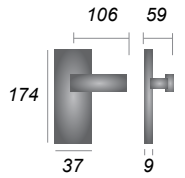

Charlbury Reeded Backplate

- **RR3000** Lever Lock
- **RR3010** Lever Latch
- **RR3030** Bathroom Set
- **RR3048** Euro Profile

Design Registration No. 6202494

Sutton Reeded Backplate

- **RR5000** Lever Lock
- **RR5010** Lever Latch
- **RR5030** Bathroom Set
- **RR5048** Euro Profile

Design Registration No. 6234524

Roma Reeded Backplate

- **RR6000** Lever Lock
- **RR6010** Lever Latch
- **RR6030** Bathroom Set
- **RR6048** Euro Profile

Design Registration No. 6234525