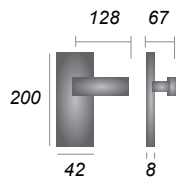

Bauhaus Knurled

- **VT9300** Lever Lock
- **VT9310** Lever Latch
- **VT9330** Bathroom Set
- **VT9348** Euro Profile

Bauhaus Hammered

- **VTH4300** Lever Lock
- **VTH4310** Lever Latch
- **VTH4330** Bathroom Set
- **VTH4348** Euro Profile

Delta Hammered

- **VTH3300** Lever Lock
- **VTH3310** Lever Latch
- **VTH3330** Bathroom Set
- **VTH3348** Euro Profile