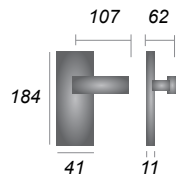

Vienna

- VIE3300** Lever Lock
- VIE3310** Lever Latch
- VIE3330** Bathroom Set
- VIE3348** Euro Profile

Charlbury

- V7050** Lever Lock
- V7060** Lever Latch
- V7070** Bathroom Set
- V7066** Euro Profile

Howard