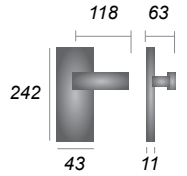

Algarve Long

- **MM7200** Lever Lock
- **MM7210** Lever Latch
- **MM7230** Bathroom Set
- **MM7248** Euro Profile