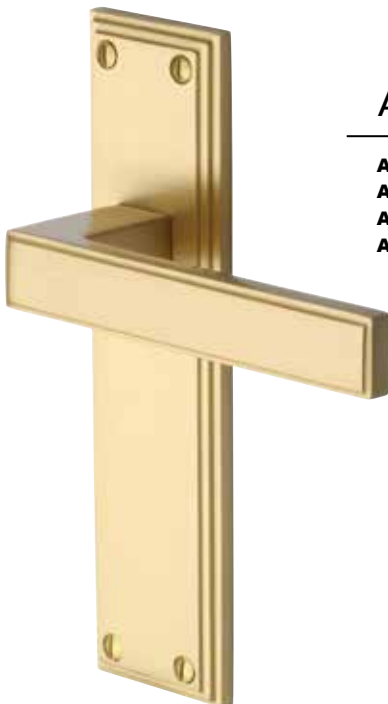

m. marcus
architectural hardware

DOOR HANDLES ON PLATE

Heritage Brass[®]
SOLID BRASS DOOR FURNITURE

Scan to visit our website

Charlbury Reeded Backplate

- RR3000** Lever Lock
- RR3010** Lever Latch
- RR3030** Bathroom Set
- RR3048** Euro Profile

- VT9300** Lever Lock
- VT9310** Lever Latch
- VT9330** Bathroom Set
- VT9348** Euro Profile

Bauhaus Hammered

- VTH4300** Lever Lock
- VTH4310** Lever Latch
- VTH4330** Bathroom Set
- VTH4348** Euro Profile

Delta Hammered

- VTH3300** Lever Lock
- VTH3310** Lever Latch
- VTH3330** Bathroom Set
- VTH3348** Euro Profile

Atlantis Long

- ATL6700** Lever Lock
- ATL6710** Lever Latch
- ATL6730** Bathroom Set
- ATL6748** Euro Profile

Atlantis

- ATL5700** Lever Lock
- ATL5710** Lever Latch
- ATL5730** Bathroom Set
- ATL5748** Euro Profile

Astoria

- AST5900** Lever Lock
- AST5910** Lever Latch
- AST5930** Bathroom Set
- AST5948** Euro Profile