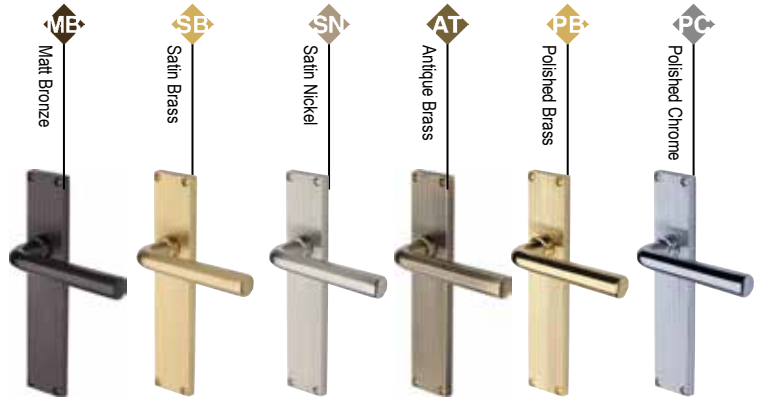

m. marcus
architectural hardware

DOOR HANDLES ON PLATE

Heritage Brass[®]
SOLID BRASS DOOR FURNITURE

Scan to visit our website

Charlbury Reeded Backplate

- RR3000** Lever Lock
- RR3010** Lever Latch
- RR3030** Bathroom Set
- RR3048** Euro Profile

Design Registration No. 6234525

Octave Reeded Backplate

- RR3700** Lever Lock
- RR3710** Lever Latch
- RR3730** Bathroom Set
- RR3748** Euro Profile

Design Registration No. 6234528

Gio Reeded Backplate

- RR4700** Lever Lock
- RR4710** Lever Latch
- RR4730** Bathroom Set
- RR4748** Euro Profile

Design Registration No. 6234527

Bauhaus Reeded Backplate

- RR7300** Lever Lock
- RR7310** Lever Latch
- RR7330** Bathroom Set
- RR7348** Euro Profile

Design Registration No. 6234526

Bauhaus

- VT6300** Lever Lock
- VT6310** Lever Latch
- VT6330** Bathroom Set
- VT6348** Euro Profile

Gio

- VT8100** Lever Lock
- VT8110** Lever Latch
- VT8130** Bathroom Set
- VT8148** Euro Profile

Octave

- VT5900** Lever Lock
- VT5910** Lever Latch
- VT5930** Bathroom Set
- VT5948** Euro Profile

Bauhaus Knurled