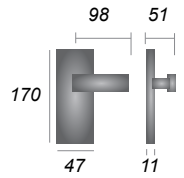

Windsor Short

- V710** Lever Lock
- V735** Privacy Set

V720 Lever on Rose
Available in all finishes shown

Meridian

- V300** Lever Lock
- V313** Lever Latch
- V330** Bathroom Set
- V327** Euro Profile

Buckingham