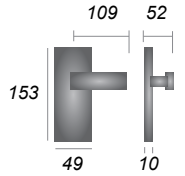

Bedford Short

- V800** Lever Lock
- V825** Privacy Set

V820 Lever on Rose
Available in all finishes shown

Hilton

- HIL8600** Lever Lock
- HIL8610** Lever Latch
- HIL8630** Bathroom Set
- HIL8648** Euro Profile