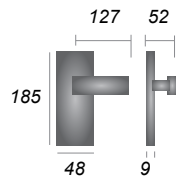

Atlantis Long

- **ATL6700** Lever Lock
- **ATL6710** Lever Latch
- **ATL6730** Bathroom Set
- **ATL6748** Euro Profile

Atlantis

- **ATL5700** Lever Lock
- **ATL5710** Lever Latch
- **ATL5730** Bathroom Set
- **ATL5748** Euro Profile