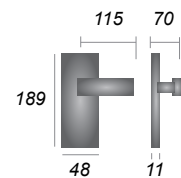

Centaur

- **CEN1000** Lever Lock
- **CEN1010** Lever Latch
- **CEN1030** Bathroom Set
- **CEN1048** Euro Profile