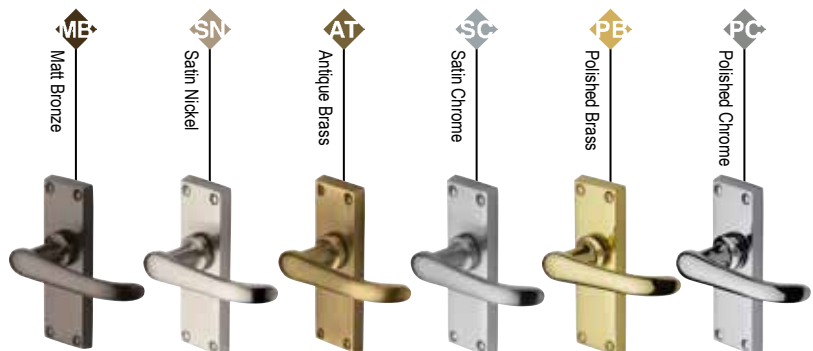

Bedford Short

- V800** Lever Lock
- V825** Privacy Set

V820 Lever on Rose
Available in all finishes shown

Hilton

- HIL8600** Lever Lock
- HIL8610** Lever Latch
- HIL8630** Bathroom Set
- HIL8648** Euro Profile

Sophia

- V4130** Lever Lock
- V4113** Lever Latch
- V4142** Bathroom Set
- V4146** Euro Profile

Sophia Short

- V4140** Lever Latch
- V4144** Privacy Set

Victoria

- V3900** Lever Lock
- V3913** Lever Latch
- V3930** Bathroom Set
- V3948** Euro Profile

Victoria Short

Available in all finishes shown

- V3910** Lever Latch
- V3935** Privacy Set

Windsor

- V700** Lever Lock
- V713** Lever Latch
- V730** Bathroom Set
- V727** Euro Profile
- V725** Oval Profile

Windsor Short

- V710** Lever Lock
- V735** Privacy Set

V720 Lever on Rose
Available in all finishes shown

Meridian

- V300** Lever Lock
- V313** Lever Latch
- V330** Bathroom Set
- V327** Euro Profile

Buckingham