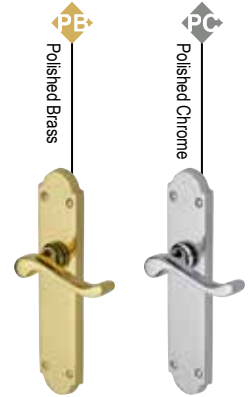

Victoria Short

Available in all finishes shown

- V3910** Lever Latch
- V3935** Privacy Set

Windsor

- V700** Lever Lock
- V713** Lever Latch
- V730** Bathroom Set
- V727** Euro Profile
- V725** Oval Profile

Windsor Short

- V710** Lever Lock
- V735** Privacy Set

V720 Lever on Rose
Available in all finishes shown

Meridian

- V300** Lever Lock
- V313** Lever Latch
- V330** Bathroom Set
- V327** Euro Profile

Buckingham

- W4200** Lever Lock
- W4210** Lever Latch
- W4220** Bathroom Set
- W4248** Euro Profile

Savoy

- S600** Lever Lock
- S610** Lever Latch
- S620** Bathroom Set
- S607** Euro Profile

Savoy Long

- V750** Lever Lock
- V760** Lever Latch
- V765** Bathroom Set
- V757** Euro Profile

Adam

Gainsborough

- R750** Lever Lock
- R760** Lever Latch
- R765** Bathroom Set
- R768** Euro Profile

- G010** Lever Lock
- G020** Lever Latch
- G025** Bathroom Set
- G028** Euro Profile

Georgian

Georgian Short