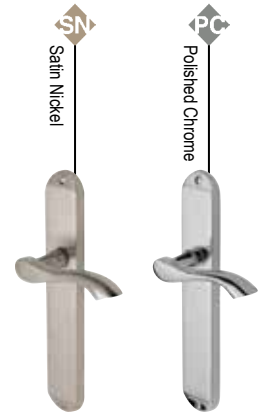

Adam

Gainsborough

- R750** Lever Lock
- R760** Lever Latch
- R765** Bathroom Set
- R768** Euro Profile

- G010** Lever Lock
- G020** Lever Latch
- G025** Bathroom Set
- G028** Euro Profile

Georgian

Georgian Short

- G040** Lever Lock
- G063** Lever Latch
- G050** Bathroom Set
- G046** Euro Profile

- G060** Lever Lock
- G055** Privacy Set

Verona Long

- MM824** Lever Lock
- MM827** Lever Latch
- MM828** Bathroom Set
- MM825** Euro Profile

Verona

- MM624** Lever Lock
- MM627** Lever Latch
- MM628** Bathroom Set
- MM625** Euro Profile

Algarve Long

- MM7200** Lever Lock
- MM7210** Lever Latch
- MM7230** Bathroom Set
- MM7248** Euro Profile

Algarve

- MM924** Lever Lock
- MM927** Lever Latch
- MM928** Bathroom Set
- MM925** Euro Profile

m. marcus
architectural hardware

M. Marcus Ltd. Unit 7, Narrowboat Way, Dudley. DY2 OXQ
Admin Tel: +44 1384 457900