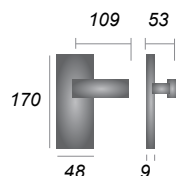

Charlbury

- **V7050** Lever Lock
- **V7060** Lever Latch
- **V7070** Bathroom Set
- **V7066** Euro Profile

Howard

- **HOW1300** Lever Lock
- **HOW1310** Lever Latch
- **HOW1330** Bathroom Set
- **HOW1348** Euro Profile

Sandown

- **SAN1400** Lever Lock
- **SAN1410** Lever Latch
- **SAN1430** Bathroom Set
- **SAN1448** Euro Profile