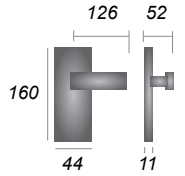

Waldorf

- WAL6500** Lever Lock
- WAL6510** Lever Latch
- WAL6530** Bathroom Set
- WAL6548** Euro Profile

Delta

- DEL6000** Lever Lock
- DEL6010** Lever Latch
- DEL6030** Bathroom Set
- DEL6048** Euro Profile