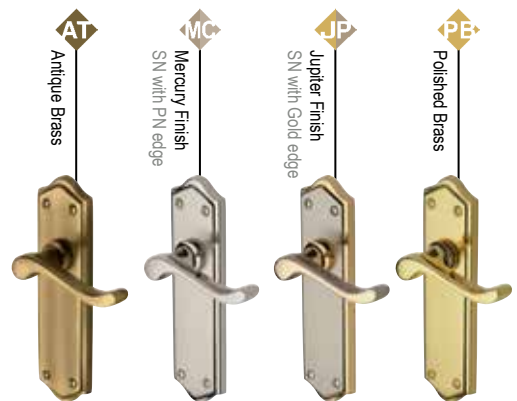

Victoria Short

Available in all finishes shown

- V3910** Lever Latch
- V3935** Privacy Set

Windsor

- V700** Lever Lock
- V713** Lever Latch
- V730** Bathroom Set
- V727** Euro Profile
- V725** Oval Profile

Windsor Short

- V710** Lever Lock
- V735** Privacy Set

V720 Lever on Rose
Available in all finishes shown

Meridian

- V300** Lever Lock
- V313** Lever Latch
- V330** Bathroom Set
- V327** Euro Profile

Buckingham

- W4200** Lever Lock
- W4210** Lever Latch
- W4220** Bathroom Set
- W4248** Euro Profile

Savoy

- S600** Lever Lock
- S610** Lever Latch
- S620** Bathroom Set
- S607** Euro Profile

Savoy Long

- V750** Lever Lock
- V760** Lever Latch
- V765** Bathroom Set
- V757** Euro Profile

Adam

Gainsborough

- R750** Lever Lock
- R760** Lever Latch
- R765** Bathroom Set
- R768** Euro Profile

- G010** Lever Lock
- G020** Lever Latch
- G025** Bathroom Set
- G028** Euro Profile

Georgian

Georgian Short