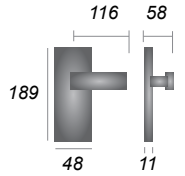

Henley

- **HEN1200** Lever Lock
- **HEN1210** Lever Latch
- **HEN1230** Bathroom Set
- **HEN1248** Euro Profile

Ambassador

- **AMB6200** Lever Lock
- **AMB6210** Lever Latch
- **AMB6230** Bathroom Set
- **AMB6248** Euro Profile

Vienna

- **VIE3300** Lever Lock
- **VIE3310** Lever Latch
- **VIE3330** Bathroom Set
- **VIE3348** Euro Profile