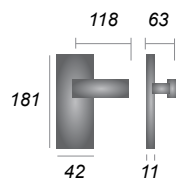

Algarve

- **MM924** Lever Lock
- **MM927** Lever Latch
- **MM928** Bathroom Set
- **MM925** Euro Profile