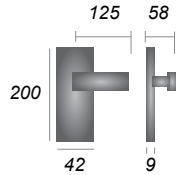

Octave Reeded Backplate

- **RR3700** Lever Lock
- **RR3710** Lever Latch
- **RR3730** Bathroom Set
- **RR3748** Euro Profile

Design Registration No. 6234528

Gio Reeded Backplate

- **RR4700** Lever Lock
- **RR4710** Lever Latch
- **RR4730** Bathroom Set
- **RR4748** Euro Profile

Design Registration No. 6234527

Bauhaus Reeded Backplate

- **RR7300** Lever Lock
- **RR7310** Lever Latch
- **RR7330** Bathroom Set
- **RR7348** Euro Profile

Design Registration No. 6234526