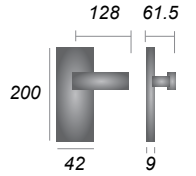

Design Registration No. 6234525

Octave Reeded Backplate

- RR3700** Lever Lock
- RR3710** Lever Latch
- RR3730** Bathroom Set
- RR3748** Euro Profile

Design Registration No. 6234528

Gio Reeded Backplate

- RR4700** Lever Lock
- RR4710** Lever Latch
- RR4730** Bathroom Set
- RR4748** Euro Profile