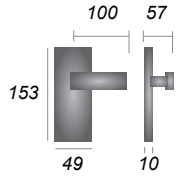

Edwardian

- **W3200** Lever Lock
- **W3213** Lever Latch
- **W3220** Bathroom Set
- **W3227** Euro Profile

Bedford

- **V810** Lever Lock
- **V803** Lever Latch
- **V815** Bathroom Set
- **V807** Euro Profile
- **V805** Oval Profile

Bedford Short

- **V800** Lever Lock
- **V825** Privacy Set

V820 Lever on Rose
Available in all finishes shown