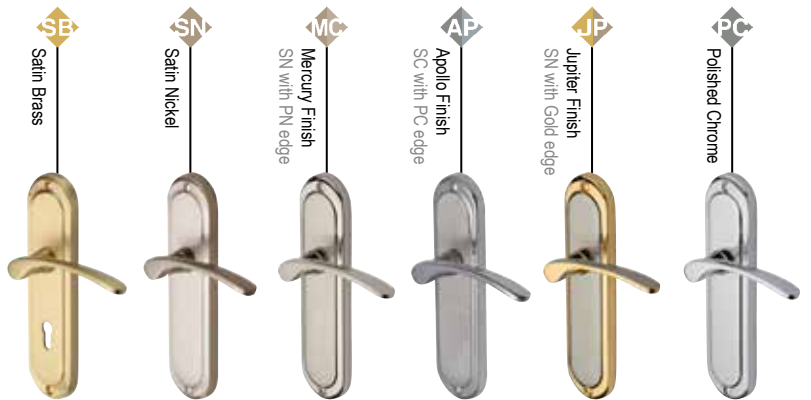

Saturn

- SAT1000** Lever Lock
- SAT1010** Lever Latch
- SAT1030** Bathroom Set
- SAT1048** Euro Profile

Centaur

- CEN1000** Lever Lock
- CEN1010** Lever Latch
- CEN1030** Bathroom Set
- CEN1048** Euro Profile

Henley

- HEN1200** Lever Lock
- HEN1210** Lever Latch
- HEN1230** Bathroom Set
- HEN1248** Euro Profile

Ambassador

- AMB6200** Lever Lock
- AMB6210** Lever Latch
- AMB6230** Bathroom Set
- AMB6248** Euro Profile

Vienna

- VIE3300** Lever Lock
- VIE3310** Lever Latch
- VIE3330** Bathroom Set
- VIE3348** Euro Profile

Charlbury

- V7050** Lever Lock
- V7060** Lever Latch
- V7070** Bathroom Set
- V7066** Euro Profile

Howard