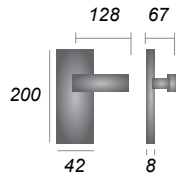

Bauhaus Knurled

- **VT9300** Lever Lock
- **VT9310** Lever Latch
- **VT9330** Bathroom Set
- **VT9348** Euro Profile

Bauhaus Hammered

- **VTH4300** Lever Lock
- **VTH4310** Lever Latch
- **VTH4330** Bathroom Set
- **VTH4348** Euro Profile

Delta Hammered

- **VTH3300** Lever Lock
- **VTH3310** Lever Latch
- **VTH3330** Bathroom Set
- **VTH3348** Euro Profile