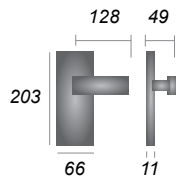

Astoria

- **AST5900** Lever Lock
- **AST5910** Lever Latch
- **AST5930** Bathroom Set
- **AST5948** Euro Profile

Waldorf

- **WAL6500** Lever Lock
- **WAL6510** Lever Latch
- **WAL6530** Bathroom Set
- **WAL6548** Euro Profile