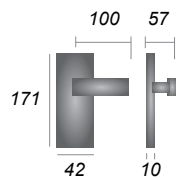

Meridian

- **V300** Lever Lock
- **V313** Lever Latch
- **V330** Bathroom Set
- **V327** Euro Profile

Buckingham

- **W4200** Lever Lock
- **W4210** Lever Latch
- **W4220** Bathroom Set
- **W4248** Euro Profile

Savoy

- **S600** Lever Lock
- **S610** Lever Latch
- **S620** Bathroom Set
- **S607** Euro Profile