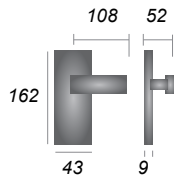

Delta

- **DEL6000** Lever Lock
- **DEL6010** Lever Latch
- **DEL6030** Bathroom Set
- **DEL6048** Euro Profile

Kendal

- **KEN6800** Lever Lock
- **KEN6810** Lever Latch
- **KEN6830** Bathroom Set
- **KEN6848** Euro Profile

Deco

- **DEC3000** Lever Lock
- **DEC3010** Lever Latch
- **DEC3030** Bathroom Set
- **DEC3048** Euro Profile