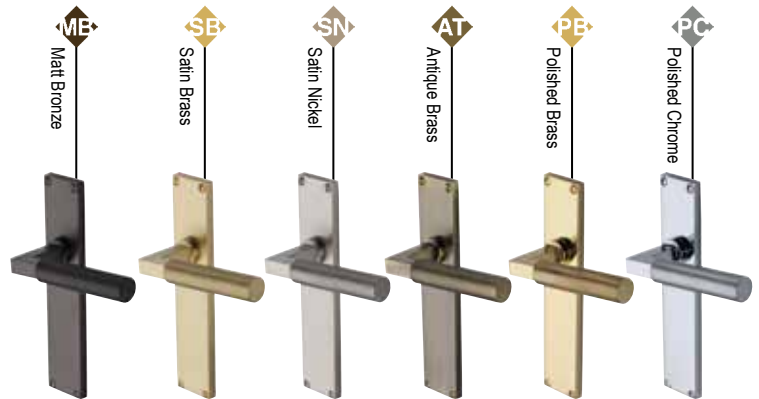

Design Registration No. 6234527

Bauhaus Reeded Backplate

- RR7300** Lever Lock
- RR7310** Lever Latch
- RR7330** Bathroom Set
- RR7348** Euro Profile

Design Registration No. 6234526

Bauhaus

- VT6300** Lever Lock
- VT6310** Lever Latch
- VT6330** Bathroom Set
- VT6348** Euro Profile

Gio

- VT8100** Lever Lock
- VT8110** Lever Latch
- VT8130** Bathroom Set
- VT8148** Euro Profile

Octave

- VT5900** Lever Lock
- VT5910** Lever Latch
- VT5930** Bathroom Set
- VT5948** Euro Profile

Bauhaus Knurled

- VT9300** Lever Lock
- VT9310** Lever Latch
- VT9330** Bathroom Set
- VT9348** Euro Profile

Bauhaus Hammered

- VTH4300** Lever Lock
- VTH4310** Lever Latch
- VTH4330** Bathroom Set
- VTH4348** Euro Profile

Delta Hammered

- VTH3300** Lever Lock
- VTH3310** Lever Latch
- VTH3330** Bathroom Set
- VTH3348** Euro Profile

Atlantis Long

- ATL6700** Lever Lock
- ATL6710** Lever Latch
- ATL6730** Bathroom Set
- ATL6748** Euro Profile