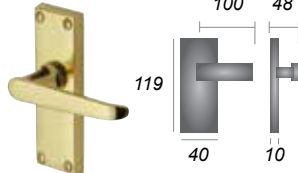

Sophia

- V4130** Lever Lock
- V4113** Lever Latch
- V4142** Bathroom Set
- V4146** Euro Profile

Sophia Short

- V4140** Lever Latch
- V4144** Privacy Set

Victoria

- V3900** Lever Lock
- V3913** Lever Latch
- V3930** Bathroom Set
- V3948** Euro Profile

Victoria Short

Available in all finishes shown

- V3910** Lever Latch
- V3935** Privacy Set

Windsor

- V700** Lever Lock
- V713** Lever Latch
- V730** Bathroom Set
- V727** Euro Profile
- V725** Oval Profile