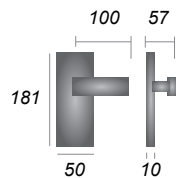

Meridian

- **V300** Lever Lock
- **V313** Lever Latch
- **V330** Bathroom Set
- **V327** Euro Profile

Buckingham

- **W4200** Lever Lock
- **W4210** Lever Latch
- **W4220** Bathroom Set
- **W4248** Euro Profile

Savoy

- **S600** Lever Lock
- **S610** Lever Latch
- **S620** Bathroom Set
- **S607** Euro Profile