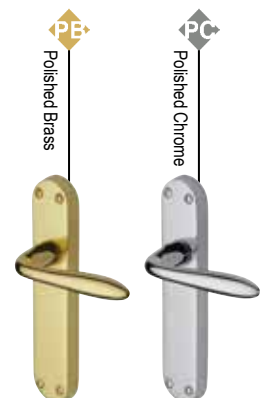

Waldorf

- WAL6500** Lever Lock
- WAL6510** Lever Latch
- WAL6530** Bathroom Set
- WAL6548** Euro Profile

Delta

- DEL6000** Lever Lock
- DEL6010** Lever Latch
- DEL6030** Bathroom Set
- DEL6048** Euro Profile

Kendal

- KEN6800** Lever Lock
- KEN6810** Lever Latch
- KEN6830** Bathroom Set
- KEN6848** Euro Profile

Deco

- DEC3000** Lever Lock
- DEC3010** Lever Latch
- DEC3030** Bathroom Set
- DEC3048** Euro Profile

Diplomat

- DIP7800** Lever Lock
- DIP7810** Lever Latch
- DIP7830** Bathroom Set
- DIP7848** Euro Profile

Luna

- LUN5300** Lever Lock
- LUN5310** Lever Latch
- LUN5330** Bathroom Set
- LUN5348** Euro Profile

Sutton

- V6052** Lever Lock
- V6054** Lever Latch
- V6058** Bathroom Set
- V6057** Euro Profile

Saturn Long

- SAT2000** Lever Lock
- SAT2010** Lever Latch
- SAT2030** Bathroom Set
- SAT2048** Euro Profile