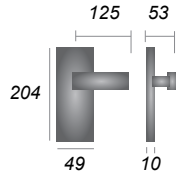

Astoria

- **AST5900** Lever Lock
- **AST5910** Lever Latch
- **AST5930** Bathroom Set
- **AST5948** Euro Profile

Waldorf

- **WAL6500** Lever Lock
- **WAL6510** Lever Latch
- **WAL6530** Bathroom Set
- **WAL6548** Euro Profile