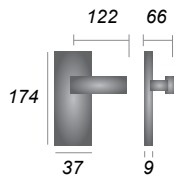

Charlbury Reeded Backplate

- **RR3000** Lever Lock
- **RR3010** Lever Latch
- **RR3030** Bathroom Set
- **RR3048** Euro Profile

Design Registration No. 6202494

Sutton Reeded Backplate

- **RR5000** Lever Lock
- **RR5010** Lever Latch
- **RR5030** Bathroom Set
- **RR5048** Euro Profile

Design Registration No. 6234524

Roma Reeded Backplate

- **RR6000** Lever Lock
- **RR6010** Lever Latch
- **RR6030** Bathroom Set
- **RR6048** Euro Profile

Design Registration No. 6234525