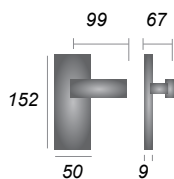

- **G060** Lever Lock
- **G055** Privacy Set