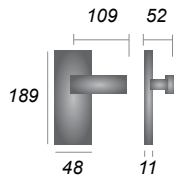

Henley

- HEN1200** Lever Lock
- HEN1210** Lever Latch
- HEN1230** Bathroom Set
- HEN1248** Euro Profile

Ambassador

- AMB6200** Lever Lock
- AMB6210** Lever Latch
- AMB6230** Bathroom Set
- AMB6248** Euro Profile