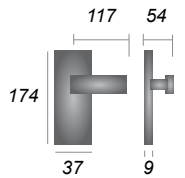

Design Registration No. 6202494

Sutton Reeded Backplate

- RR5000** Lever Lock
- RR5010** Lever Latch
- RR5030** Bathroom Set
- RR5048** Euro Profile

Design Registration No. 6234524

Roma Reeded Backplate

- RR6000** Lever Lock
- RR6010** Lever Latch
- RR6030** Bathroom Set
- RR6048** Euro Profile