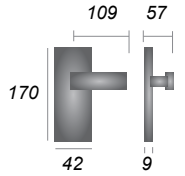

Diplomat

- **DIP7800** Lever Lock
- **DIP7810** Lever Latch
- **DIP7830** Bathroom Set
- **DIP7848** Euro Profile

Luna

- **LUN5300** Lever Lock
- **LUN5310** Lever Latch
- **LUN5330** Bathroom Set
- **LUN5348** Euro Profile

Sutton

- **V6052** Lever Lock
- **V6054** Lever Latch
- **V6058** Bathroom Set
- **V6057** Euro Profile