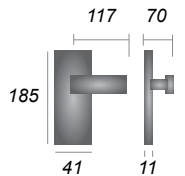

Diplomat

- DIP7800** Lever Lock
- DIP7810** Lever Latch
- DIP7830** Bathroom Set
- DIP7848** Euro Profile

Luna

- LUN5300** Lever Lock
- LUN5310** Lever Latch
- LUN5330** Bathroom Set
- LUN5348** Euro Profile