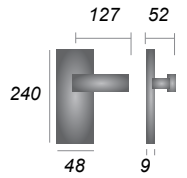

Delta Hammered

- VTH3300** Lever Lock
- VTH3310** Lever Latch
- VTH3330** Bathroom Set
- VTH3348** Euro Profile

Atlantis Long

- ATL6700** Lever Lock
- ATL6710** Lever Latch
- ATL6730** Bathroom Set
- ATL6748** Euro Profile