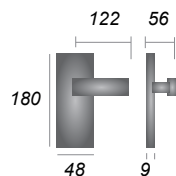

Charlbury

- **V7050** Lever Lock
- **V7060** Lever Latch
- **V7070** Bathroom Set
- **V7066** Euro Profile

Howard

- **HOW1300** Lever Lock
- **HOW1310** Lever Latch
- **HOW1330** Bathroom Set
- **HOW1348** Euro Profile

Sandown

- **SAN1400** Lever Lock
- **SAN1410** Lever Latch
- **SAN1430** Bathroom Set
- **SAN1448** Euro Profile