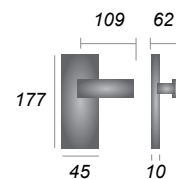

Verona

- **MM624** Lever Lock
- **MM627** Lever Latch
- **MM628** Bathroom Set
- **MM625** Euro Profile