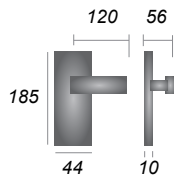

- **DEC3000** Lever Lock
- **DEC3010** Lever Latch
- **DEC3030** Bathroom Set
- **DEC3048** Euro Profile