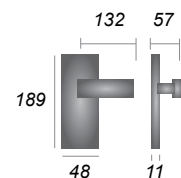

Saturn

- **SAT1000** Lever Lock
- **SAT1010** Lever Latch
- **SAT1030** Bathroom Set
- **SAT1048** Euro Profile