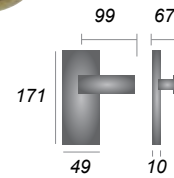

Adam

Gainsborough

- R750** Lever Lock
- R760** Lever Latch
- R765** Bathroom Set
- R768** Euro Profile

- G010** Lever Lock
- G020** Lever Latch
- G025** Bathroom Set
- G028** Euro Profile

Georgian

Georgian Short