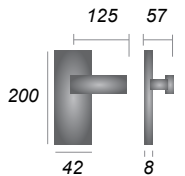

Bauhaus

- **VT6300** Lever Lock
- **VT6310** Lever Latch
- **VT6330** Bathroom Set
- **VT6348** Euro Profile

Gio

- **VT8100** Lever Lock
- **VT8110** Lever Latch
- **VT8130** Bathroom Set
- **VT8148** Euro Profile

Octave

- **VT5900** Lever Lock
- **VT5910** Lever Latch
- **VT5930** Bathroom Set
- **VT5948** Euro Profile