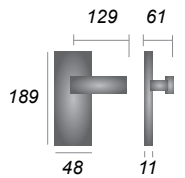

Henley

- **HEN1200** Lever Lock
- **HEN1210** Lever Latch
- **HEN1230** Bathroom Set
- **HEN1248** Euro Profile

Ambassador

- **AMB6200** Lever Lock
- **AMB6210** Lever Latch
- **AMB6230** Bathroom Set
- **AMB6248** Euro Profile

Vienna

- **VIE3300** Lever Lock
- **VIE3310** Lever Latch
- **VIE3330** Bathroom Set
- **VIE3348** Euro Profile