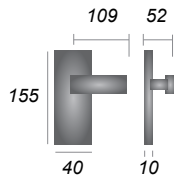

Hilton

- **HIL8600** Lever Lock
- **HIL8610** Lever Latch
- **HIL8630** Bathroom Set
- **HIL8648** Euro Profile

Sophia

- **V4130** Lever Lock
- **V4113** Lever Latch
- **V4142** Bathroom Set
- **V4146** Euro Profile

Sophia Short

- **V4140** Lever Latch
- **V4144** Privacy Set