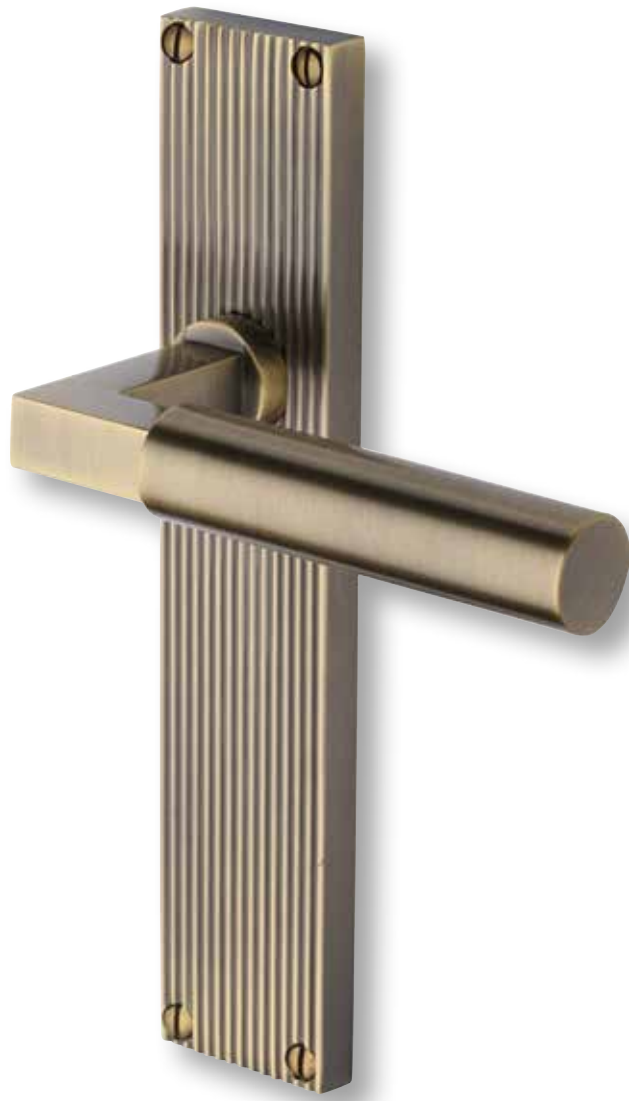

m. marcus
architectural hardware

DOOR HANDLES ON PLATE

Heritage Brass[®]
SOLID BRASS DOOR FURNITURE

Scan to visit our website

Charlbury Reeded Backplate

- RR3000** Lever Lock
- RR3010** Lever Latch
- RR3030** Bathroom Set
- RR3048** Euro Profile

Design Registration No. 6202494

Sutton Reeded Backplate

- RR5000** Lever Lock
- RR5010** Lever Latch
- RR5030** Bathroom Set
- RR5048** Euro Profile

Design Registration No. 6234524

Roma Reeded Backplate

- RR6000** Lever Lock
- RR6010** Lever Latch
- RR6030** Bathroom Set
- RR6048** Euro Profile

Design Registration No. 6234525

Octave Reeded Backplate

- RR3700** Lever Lock
- RR3710** Lever Latch
- RR3730** Bathroom Set
- RR3748** Euro Profile

Design Registration No. 6234528

Gio Reeded Backplate

- RR4700** Lever Lock
- RR4710** Lever Latch
- RR4730** Bathroom Set
- RR4748** Euro Profile