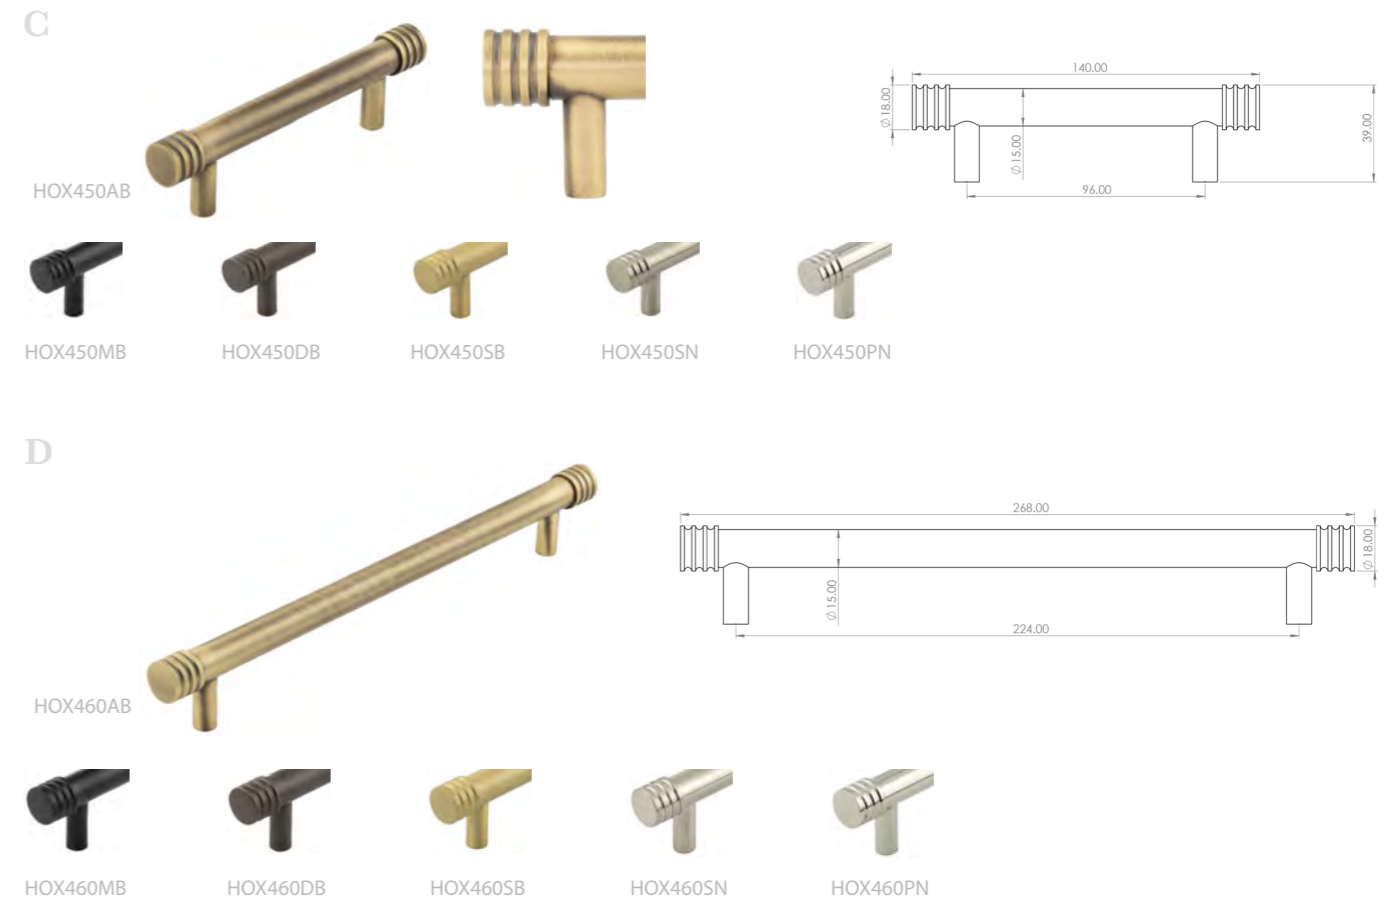

Available Finishes: