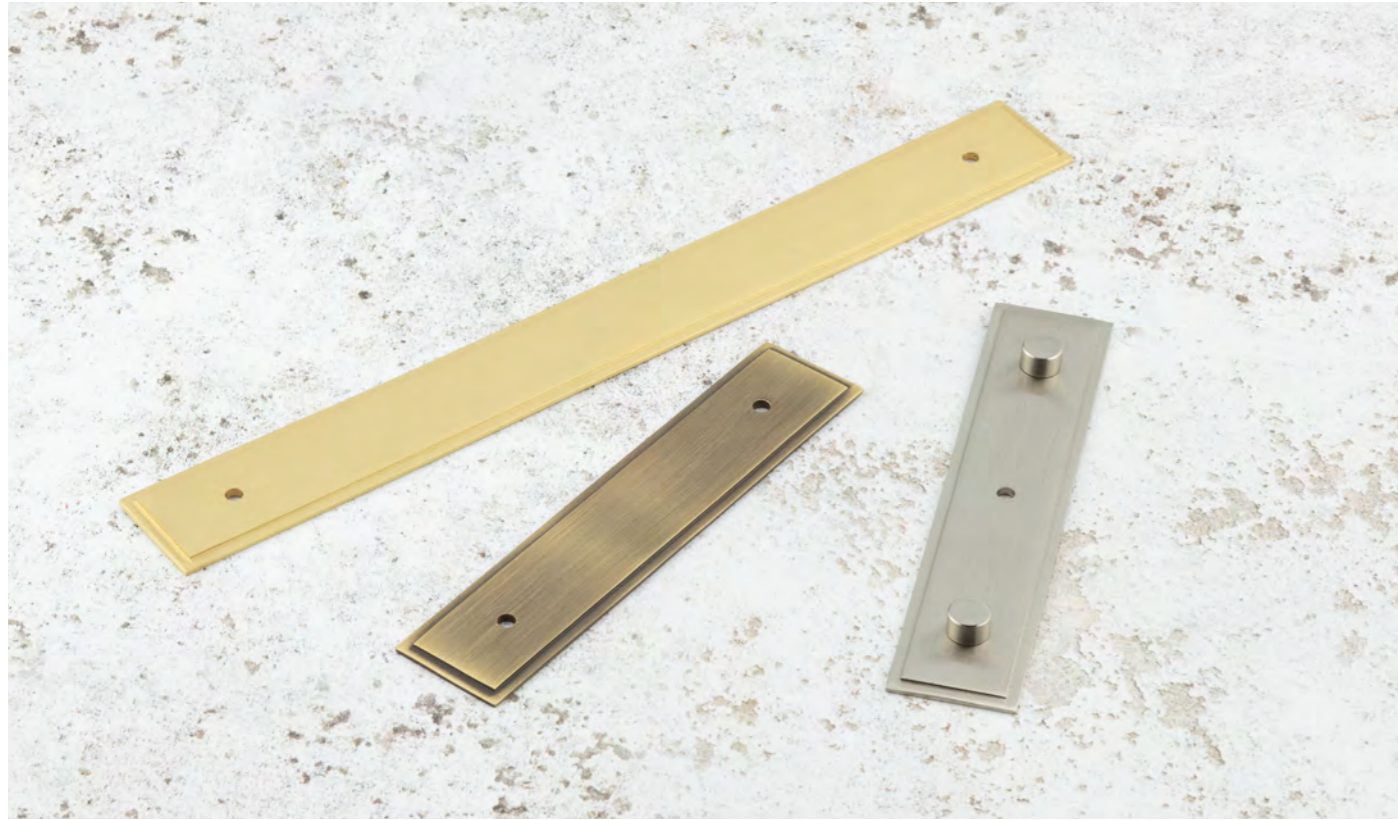

RUSHTON BACKPLATE

Photographed in Satin Brass, Antique Brass and Satin Nickel

- **A. HOX6050** 140x30mm Stepped Back Plate | For Cabinet Handle With 96mm Centres
- **B. HOX6060** 268x30mm Stepped Back Plate | For Cabinet Handle With 224mm Centres
- **C. HOX6090** 140x30mm Stepped Back Plate | Concealed Screw Caps | For Cupboard Knobs

Available Finishes: