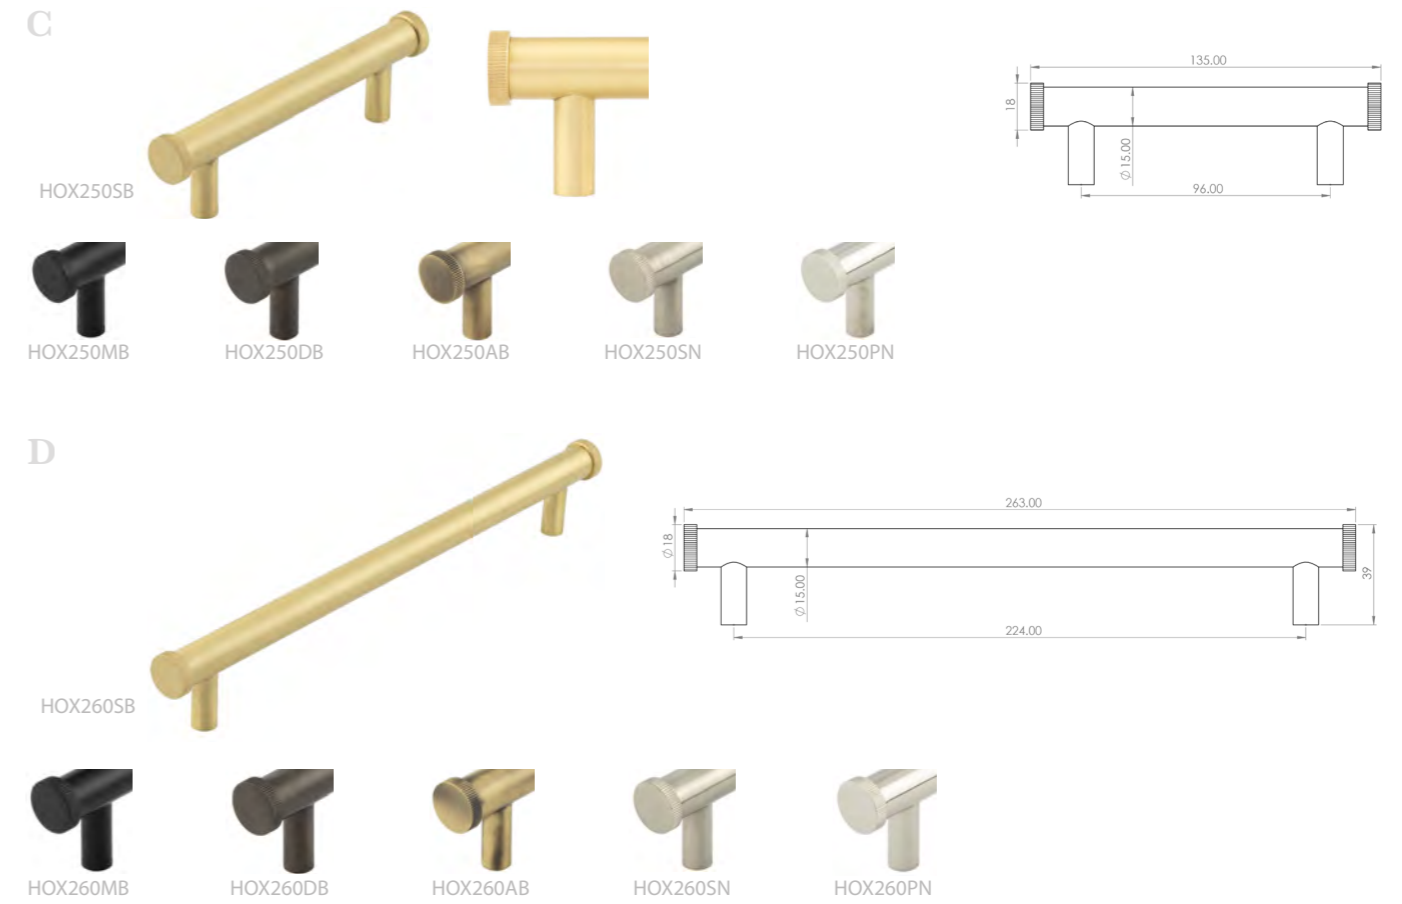

Available Finishes: