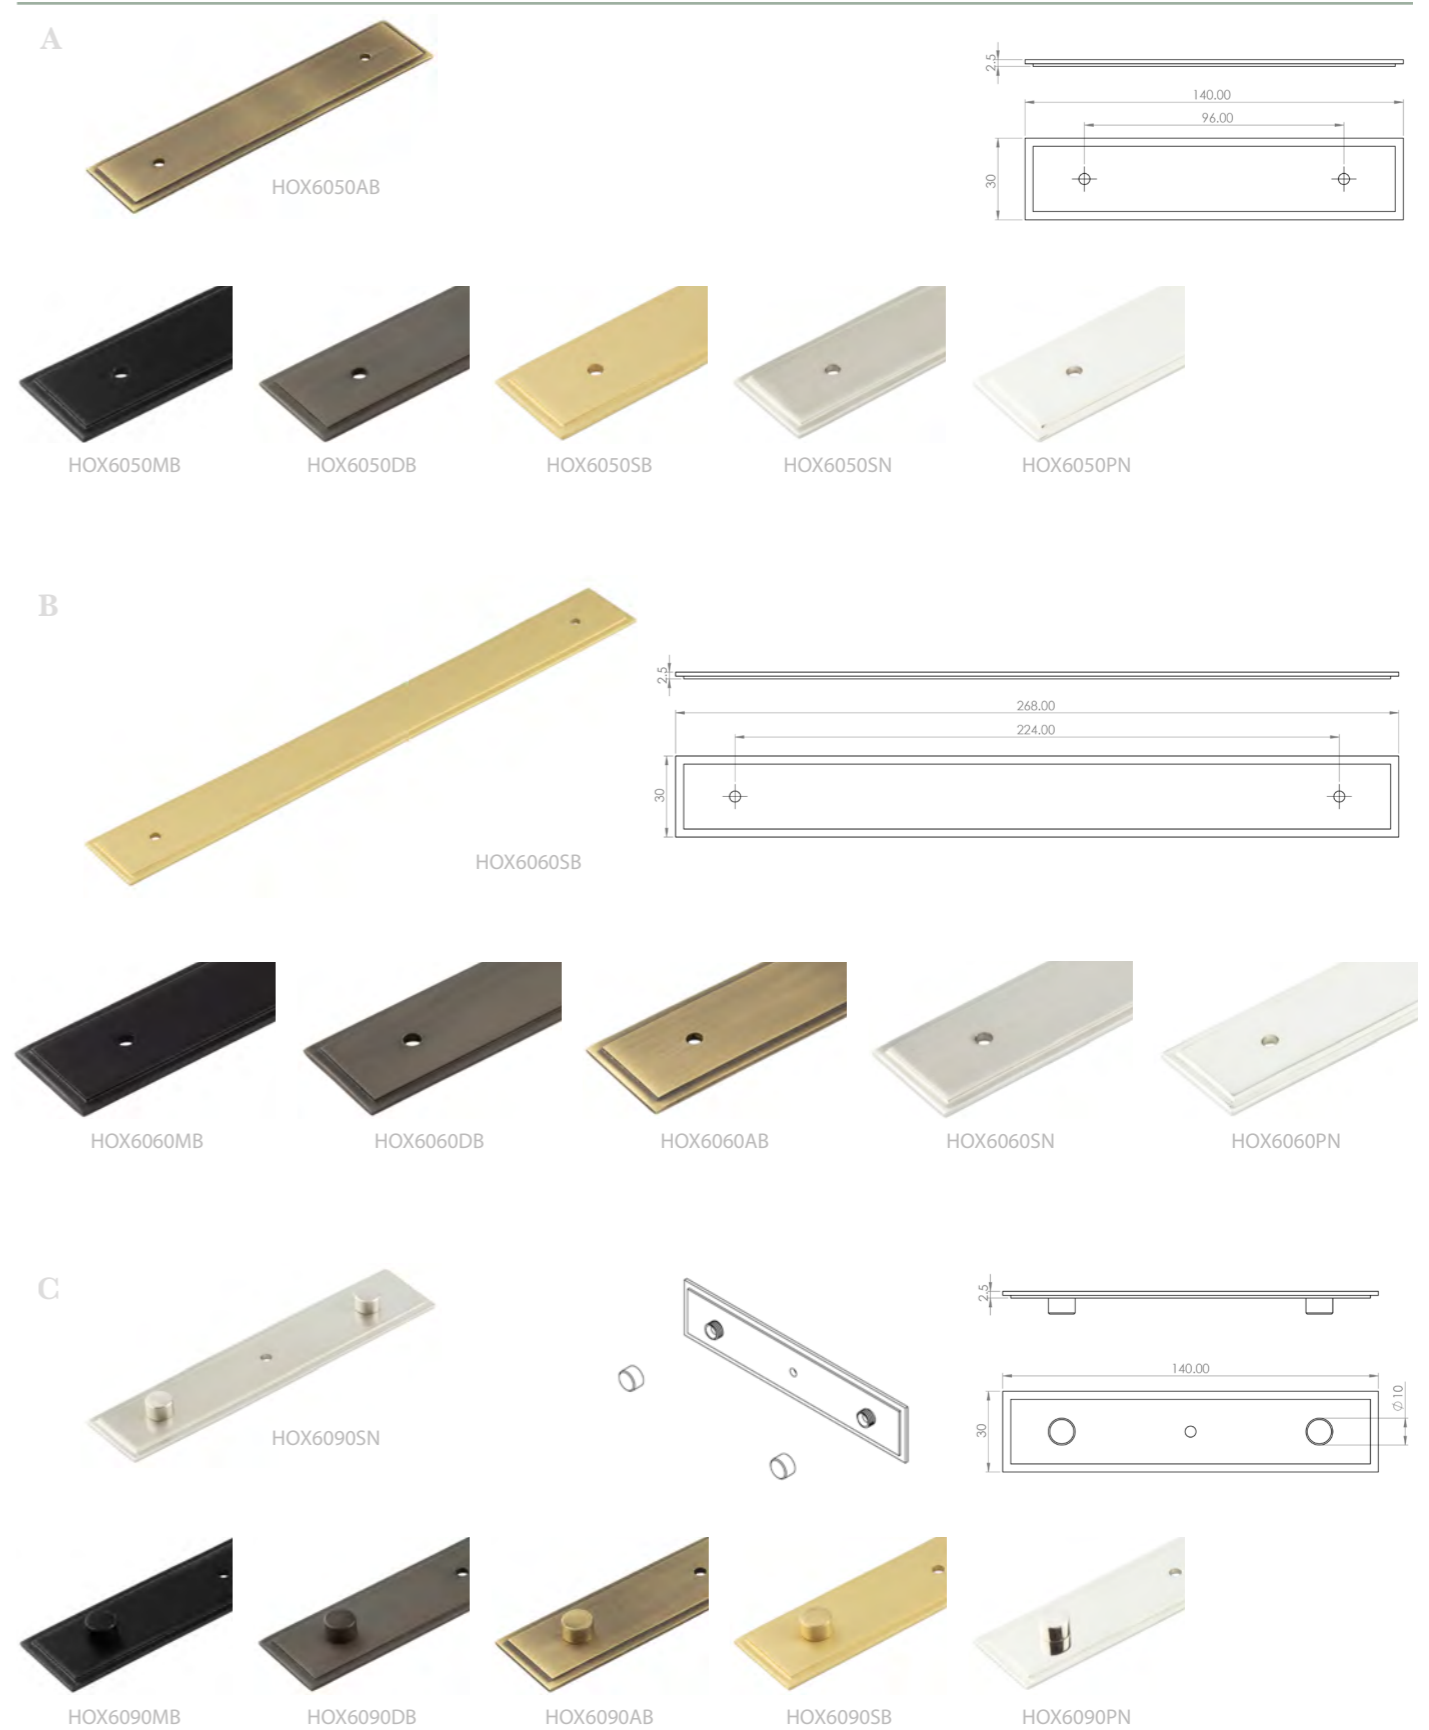

30mm Diameter
Reeded Detail
Cupboard Knob

D. HOX1140

40mm Diameter
Reeded Detail
Cupboard Knob

FANSHAW BACKPLATE

Photographed in Dark Bronze, Matt Black and Polished Nickel

- A. **HOX5050** 140x30mm Plain Back Plate | For Cabinet Handle With 96mm Centres
- B. **HOX5060** 268x30mm Plain Back Plate | For Cabinet Handle With 224mm Centres
- C. **HOX5090** 140x30mm Plain Back Plate | Concealed Screw Caps | For Cupboard Knobs

Available Finishes:

RUSHTON BACKPLATE

Photographed in Satin Brass, Antique Brass and Satin Nickel

- A. HOX6050** 140x30mm Stepped Back Plate | For Cabinet Handle With 96mm Centres
- B. HOX6060** 268x30mm Stepped Back Plate | For Cabinet Handle With 224mm Centres
- C. HOX6090** 140x30mm Stepped Back Plate | Concealed Screw Caps | For Cupboard Knobs

Available Finishes:

FINIAL HINGE

HOX800
50x35mm Finial Hinge

Available Finishes:

HOX800MB

HOX800DB

HOX800AB

HOX800SB