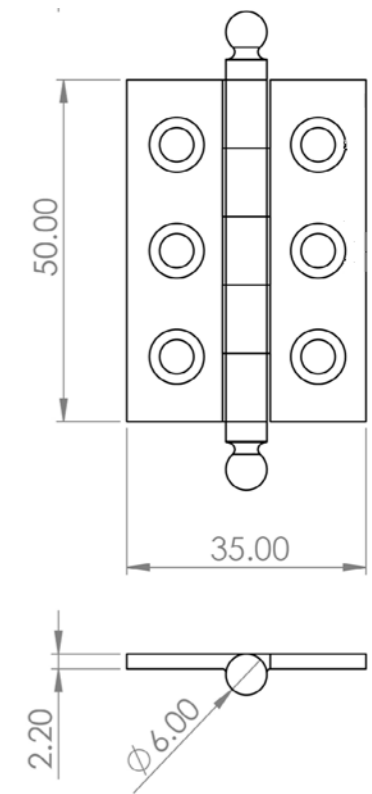

FINIAL HINGE

HOX800
50x35mm Finial Hinge

Available Finishes: