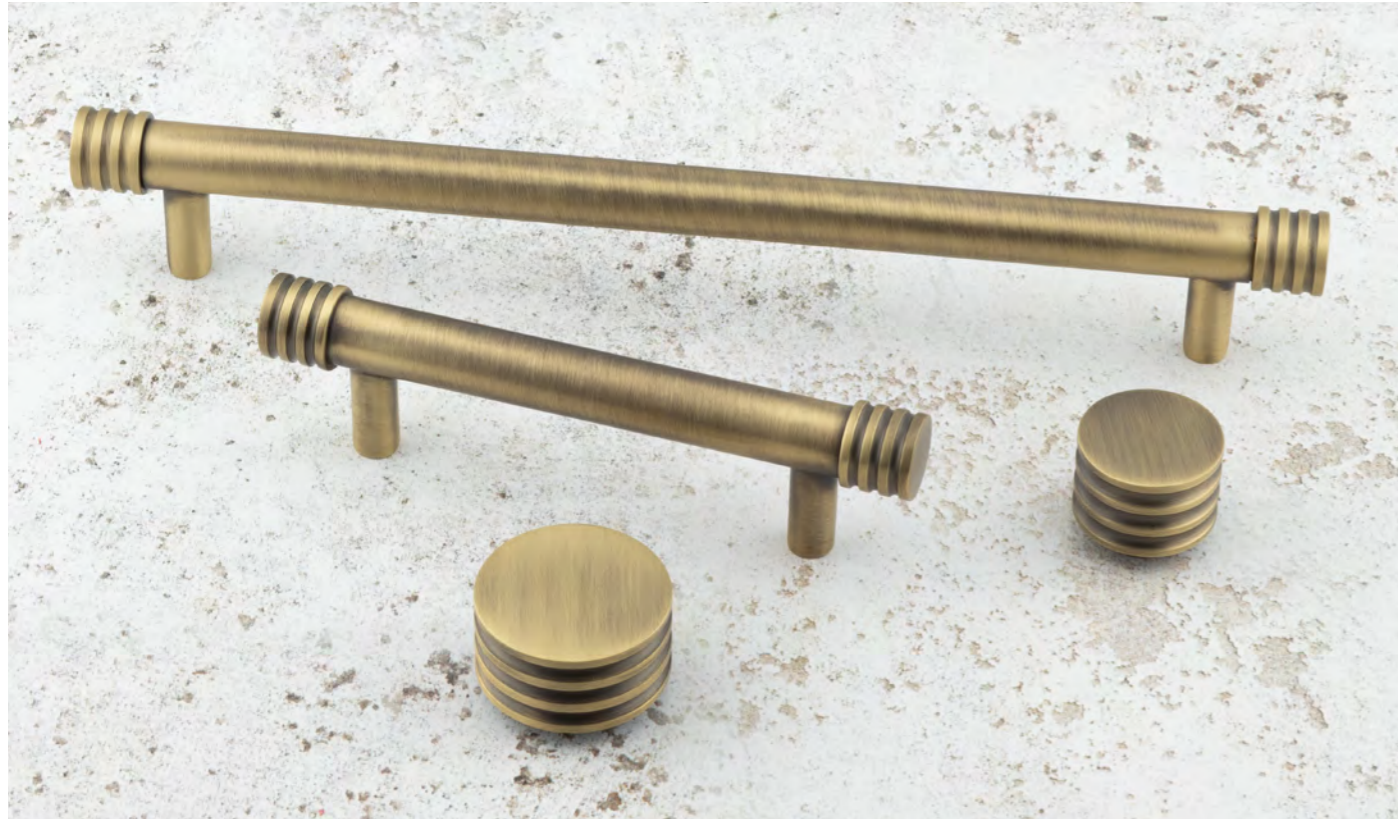

Available Finishes:

NILE

Photographed in Dark Bronze

- A. HOX330** 30mm | Hexagonal | Stepped Detail | Cupboard Knob
- B. HOX340** 40mm | Hexagonal | Stepped Detail | Cupboard Knob
- C. HOX350** 96mm Centres | Hexagonal | Stepped Detail | Cabinet Handle
- D. HOX360** 224mm Centres | Hexagonal | Stepped Detail | Cabinet Handle

Available Finishes:

NILE
Dark Bronze
HOX350DB | HOX6050DB

NILE
Satin Nickel
HOX330SN | HOX5090SN

STURT
Satin Brass
HOX430SB

STURT

Photographed in Antique Brass

- A. HOX430** 30mm Diameter | Grooved Detail | Cupboard Knob
- B. HOX440** 40mm Diameter | Grooved Detail | Cupboard Knob
- C. HOX450** 96mm Centres | Grooved Detail | Cabinet Handle
- D. HOX460** 224mm Centres | Grooved Detail | Cabinet Handle

Available Finishes:

TAPLOW

Photographed in Dark Bronze

- A. HOX2050 96mm Centres | Diamond Knurled | Cabinet Handle
- B. HOX2060 224mm Centres | Diamond Knurled | Cabinet Handle

Available Finishes:

					
Matt Black	Dark Bronze	Antique Brass	Satin Brass	Satin Nickel	Polished Nickel