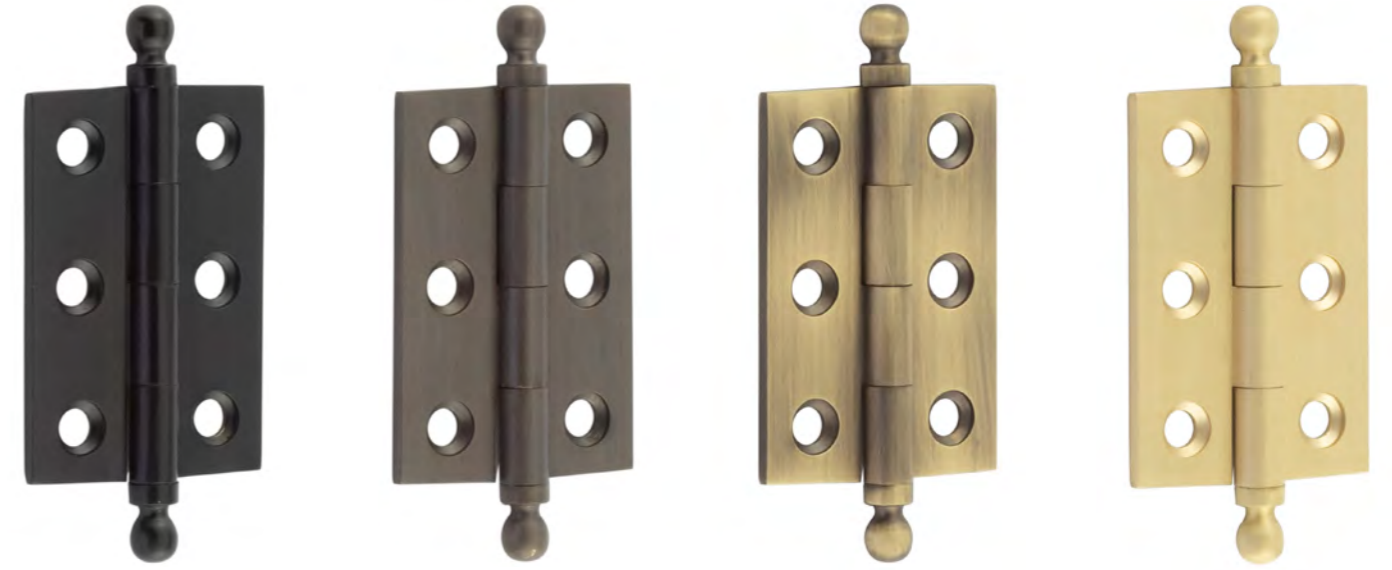

30mm Diameter
Reeded Detail
Cupboard Knob

D. HOX1140

40mm Diameter
Reeded Detail
Cupboard Knob

FANSHAW BACKPLATE

Photographed in Dark Bronze, Matt Black and Polished Nickel

- A. **HOX5050** 140x30mm Plain Back Plate | For Cabinet Handle With 96mm Centres
- B. **HOX5060** 268x30mm Plain Back Plate | For Cabinet Handle With 224mm Centres
- C. **HOX5090** 140x30mm Plain Back Plate | Concealed Screw Caps | For Cupboard Knobs

Available Finishes:

RUSHTON BACKPLATE

Photographed in Satin Brass, Antique Brass and Satin Nickel

- A. HOX6050** 140x30mm Stepped Back Plate | For Cabinet Handle With 96mm Centres
- B. HOX6060** 268x30mm Stepped Back Plate | For Cabinet Handle With 224mm Centres
- C. HOX6090** 140x30mm Stepped Back Plate | Concealed Screw Caps | For Cupboard Knobs

Available Finishes:

FINIAL HINGE

HOX800
50x35mm Finial Hinge

Available Finishes:

HOX800MB

HOX800DB

HOX800AB

HOX800SB

HOX800SN

HOX800PN

VESTRY

HOX665
37mm Cupboard Hook With Rose

Available Finishes:

HOXTON

FINE CABINET FURNITURE

www.frelan.co.uk