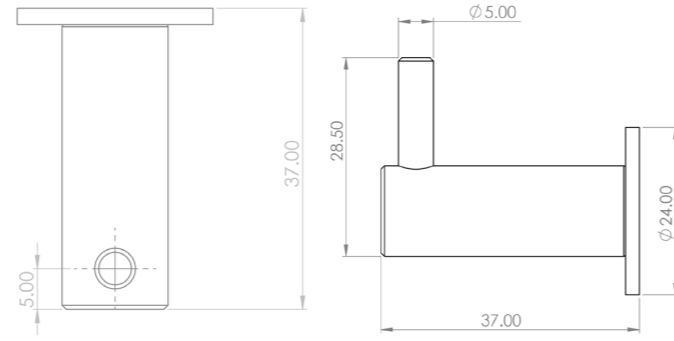

VESTRY

Available Finishes: