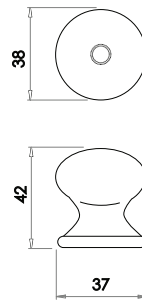

Porcelain Cupboard Knobs