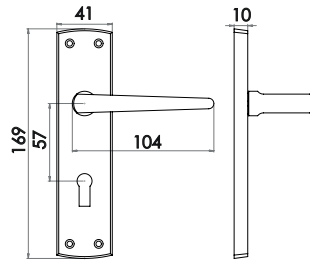

Available finishes

JV2888PB JV2888PC JV2888SC

Lever Furniture on Backplate

Discover the range

www.frelan.co.uk

Bray Suite

Material: Zinc

Lockset