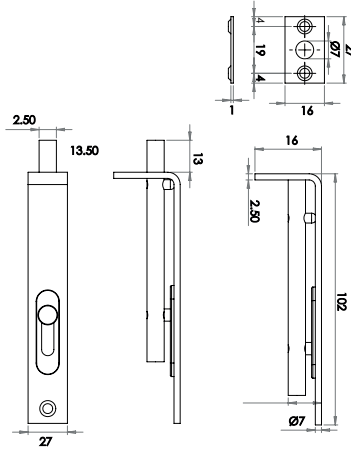

Brass Slide Action Flushbolts

Available finishes

JV5640APB JV5640APC JV5640ASC