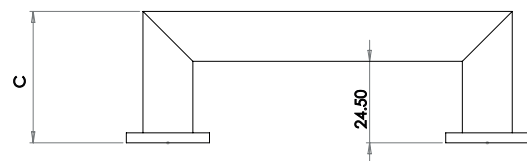

Trafalgar Cabinet Handle

Centres 96mm

Centres 128mm

Centres 228mm