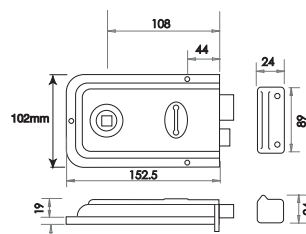

Available finishes

JL-HDT64BL
Black

Tested with intumescent kit see page 329

Reversible Rim Lock

Available finishes

JL189BL
Black

ANTIQUE RANGE

Handforged Pewter Lever on Plate Furniture