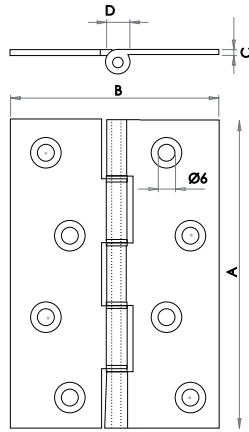

Brass Hinges

Double Phosphor Bronze Washered Hinges

Polished & Satin Chrome C/W Screws