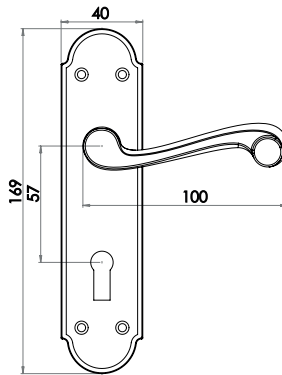

Available finishes

JV270AB JV270PC JV270SC