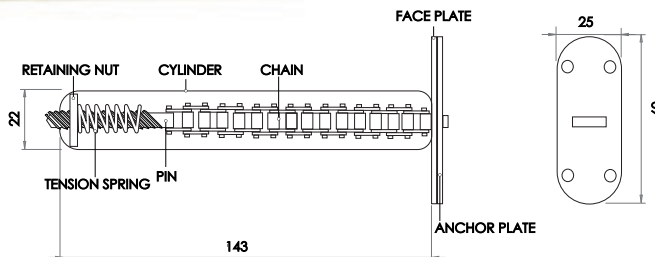

Radiused Plates

Maximum Door Weight 50kg

Included in a successful 30 minute fire test