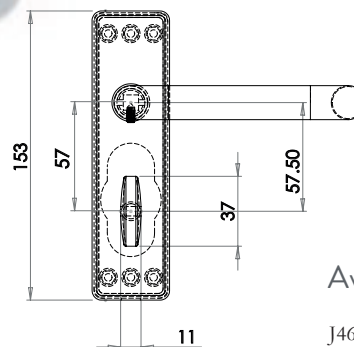

Available finishes

J4673B