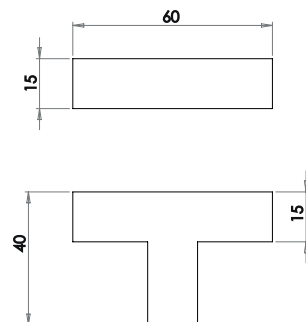

Available finishes

Trafalgar Square Cupboard Knob

Available finishes

Trafalgar T Bar Square Cupboard Knob

Available finishes

Burlington Cabinet Handles

Material: Solid Brass

Belgrave Stepped Cupboard Knob