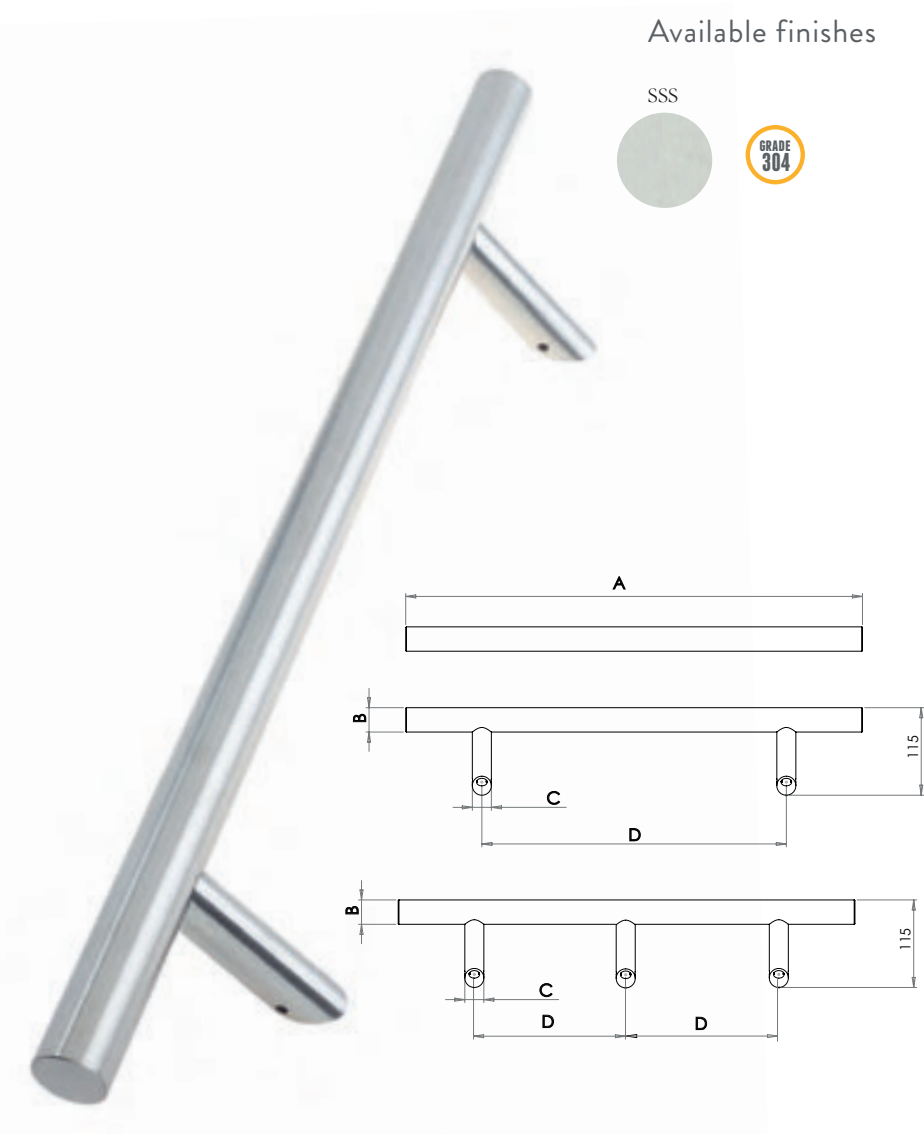

Cranked Pull Handle

JSS519A - (A) 600mm x (B) 32mm x (C) 25mm - 2 supports centres (D) 400mm

JSS519B - (A) 1200mm x (B) 32mm x (C) 25mm - 2 supports centres (D) 1000mm

JSS519C - (A) 1800mm x (B) 32mm x (C) 25mm - 3 supports centres (D) 800mm

TO FIT DOORS UP TO 70mm THICKNESS complete with bolt through and back to back fixings for wooden or glass doors.

n.b For back to back fitting bolts will need to be cut to size

Discover the range

www.frelan.co.uk