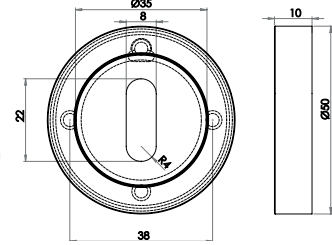

Designer Range Escutcheons

Standard Keyway Round Rose

Material: Zinc

Available finishes

JV503DB JV503PC JV503PVD JV503RUS JV503SB JV503SC JV503SN

Euro Profile Round Rose

Material: Zinc

Available finishes

JV503EDB JV503EPC JV503EPVD JV503ERUS JV503ESC JV503ESN

Oval Profile Round Rose

Material: Zinc

Available finishes

JV503UPC JV503UPVD JV503USC

Standard keyway Square Rose

Material: Zinc

Available finishes

JV3005PC JV3005SC

Material: Solid Brass

Available finishes

JV4005DB JV4005PC JV4005SC

Euro Profile Square Rose

Material: Zinc

Available finishes

JV3005EPC JV3005ESC

Material: Solid Brass

Available finishes

JV4005EDB JV4005EPC JV4005ESC

MATCHING
ESCUTCHEONS
& TURNS &
RELEASES