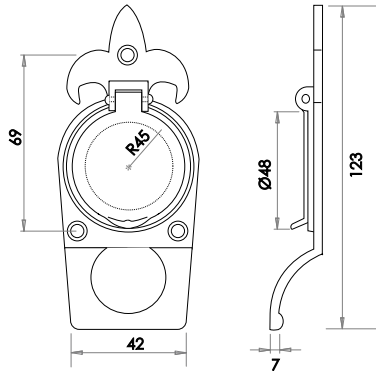

Bell Push

Image shown in Pewter finish

Available finishes

JAB118
Black

PEW118
Pewter

ANTIQU
RANGE

Fleur De Lys Cylinder Cover

Image shown in Pewter finish