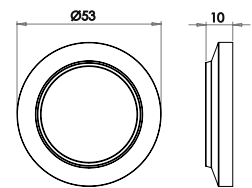

Available finishes

BUR51AB BUR51DB BUR51PN BUR51SB BUR51SN