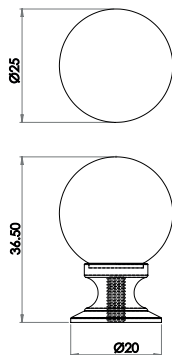

JH1152-35PB JH1152-35PC JH1152-35SC

CABINET
FURNITURE

Plain Ball Glass Cupboard Knobs

Material: Solid Brass & Glass

Size 25mm

Available finishes

JH1151-25PB JH1151-25PC JH1151-25SC

Size 30mm