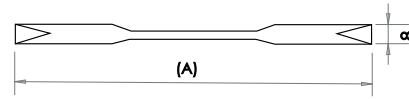

Discover the range

www.frelan.co.uk

Cabinet Handles

Como Cabinet Handle

Material: Aluminium

Available finishes

GA93PC	GA93BL	GA94PC	GA94BL	GA95PC	GA95BL
Length: (A) 208mm		Length: (A) 240mm		Length: (A) 272mm	
Centres (B) 128mm		Centres (B) 160mm		Centres (B) 192mm	
Depth: (C) 35mm		Depth: (C) 35mm		Depth: (C) 35mm	