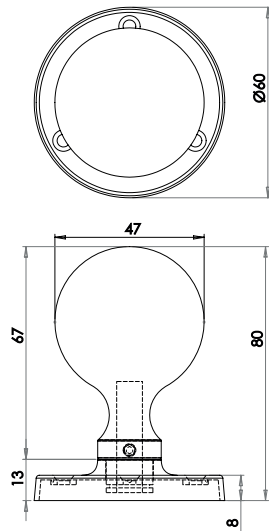

Material: Solid Brass
Unsprung

Available finishes

Ball shape Mortice Knob Furniture

Material: Solid Brass

Sprung on one side

Available finishes

Ringed Mortice Knob Furniture

Material: Solid Brass