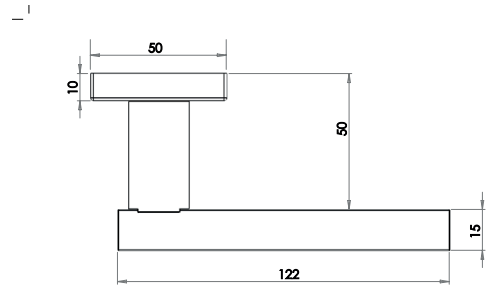

Available finishes

JV504PC

JV504PCSC

JV504PVD

JV504SC

JV504SN

Kubus Straight Lever on Rose

Material: Solid Brass