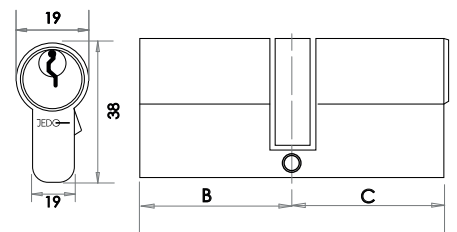

Available finishes

Cylinder & Turn All Cylinders supplied with 3 keys

n.b. Dimension C is always the turnside

To Differ

- (A) 60mm (B) 30mm
- JL-60EPCTPB
- JL-60EPCTPC
- JL-60EPCTSC

- (A) 90mm (B) 45mm
- JL-90EPCTPB
- JL-90EPCTPC
- JL-90EPCTSC