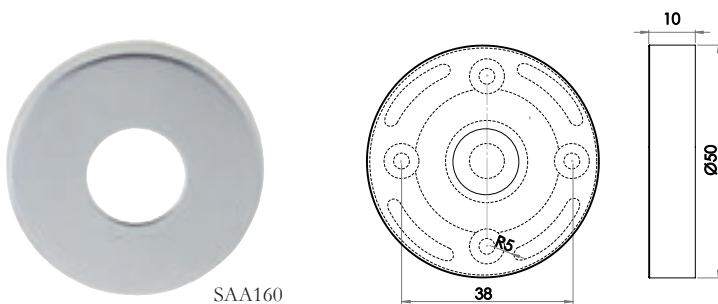

Pull Handles

Bolt Through Fixing SAA Finish

J1049
(A) 152mm x (B) 19mm

J1050
(A) 225mm x (B) 19mm

J1051
(A) 305mm x (B) 19mm

Pull Handles Rose Fixing SAA Finish

J1056
(A) 152mm x (B) 19mm

J1055
(A) 225mm x (B) 19mm

J1057
(A) 305mm x (B) 19mm

J1058
(A) 400mm x (B) 19mm

J1059
(A) 600mm x (B) 19mm

n.b. Can also be fixed without rose as a bolt fixing handle

Bolt Through Fixing F2 Finish

SAA150
(A) 150 x (B) 19mm

SAA151
(A) 225 x (B) 19mm

SAA152
(A) 305 x (B) 19mm

SAA153
(A) 425 x (B) 19mm

SAA154
(A) 600 x (B) 19mm

ALUMINIUM RANGE

Bolt through Fixing

Rose Fixing

Rose kit for Pull Handles F2 Finish

Suitable for use with SAA150, SAA151, SAA152, SAA153, SAA154