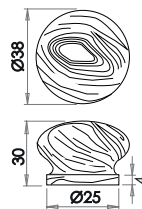

Available finishes

JH1155-40PB JH1155-40PC JH1155-40SC

CABINET FURNITURE

Wooden Cupboard Knob

Size 30mm

Available finishes

JKA30A Varnished JKA30B Unvarnished

Size 38mm