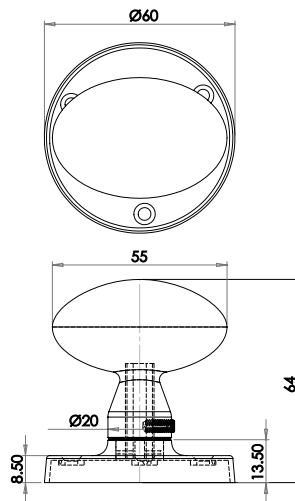

Oval Mortice Knob Furniture

Material: Solid Brass

Sprung