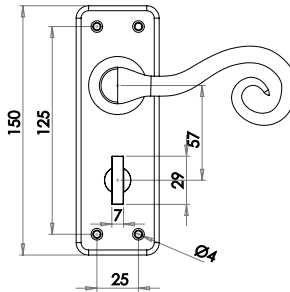

Available finishes

HF101
Pewter

Handforged Pewter Lever on Plate Furniture

Chester

Lockset

Available finishes

HF200
Pewter

Bathroom