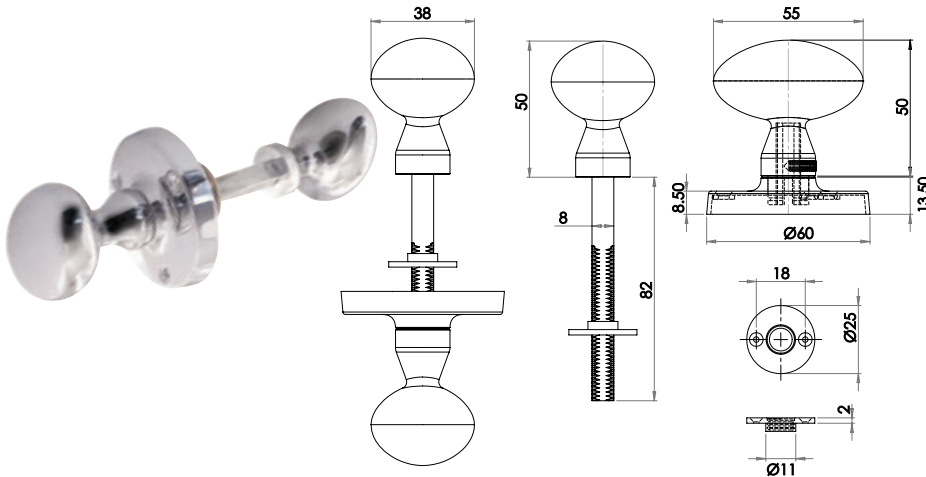

Oval Rim Knob Furniture

Material: Solid Brass

Unsprung

Available finishes

JV34RPB JV34RPC JV34RSC

Mushroom Rim Knob Furniture

Material: Solid Brass

Unsprung