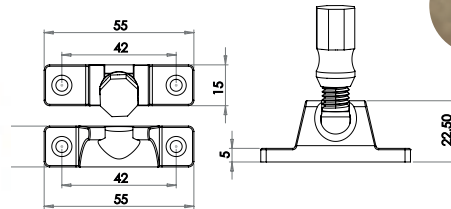

Burlington Brighton Fastener 2