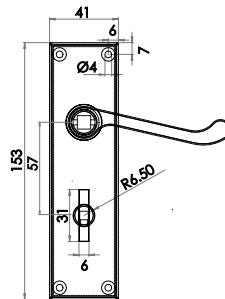

LEVER ON
BACKPLATE

Victorian Scroll Lever Suite

Lockset

- JV10DB Material Solid Brass
- JV10PB Material Solid Brass
- JV10PC Material Zinc
- JV10SC Material Zinc

Available finishes

Bathroom

- JV10BDB Material Solid Brass
- JV10BPB Material Solid Brass
- JV10BPC Material Zinc
- JV10BSC Material Zinc