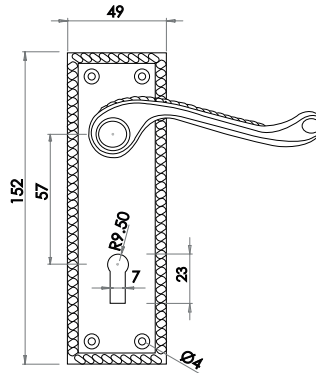

Available finishes

JG1PB