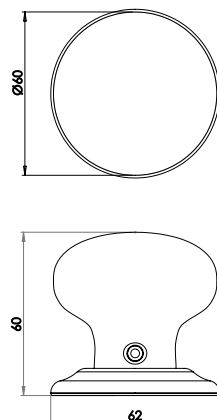

White Porcelain Mortice Knob Furniture

Material: Porcelain

Unsprung