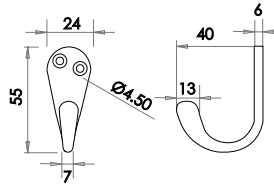

Available finishes

JAB77
Black

PEW77
Pewter

Single Robe Hook