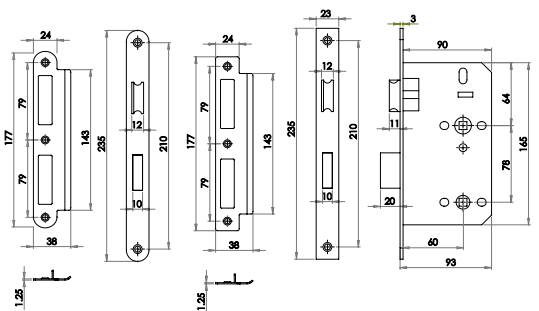

Available finishes

SSS

Latch Square Plates
JL-DL60SSS

Latch Radiused Plates
JL-DL60RSSS

certifire BS-EN 12209:2003

n.b. Fire tested when fitted with intumecent kit see page 329