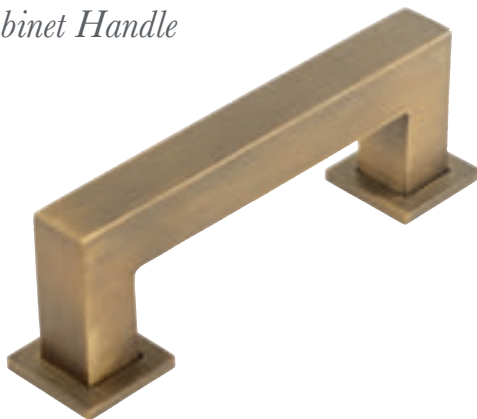

Trafalgar Cabinet Handle

Centres 96mm

Centres 128mm

Centres 228mm

Available finishes

BUR210AB BUR210DB BUR210PN

BUR210SB BUR210SN

Dia: (A) Ø15mm
Length: (B) 121mm
Depth: (C) 39.50mm

Available finishes

BUR211AB BUR211DB BUR211PN

BUR211SB BUR211SN

Dia: (A) Ø15mm
Length: (B) 143mm
Depth: (C) 39.50mm

Available finishes

BUR212AB BUR212DB BUR212PN

BUR212SB BUR212SN

Dia: (A) Ø15mm
Length: (B) 249mm
Depth: (C) 39.50mm