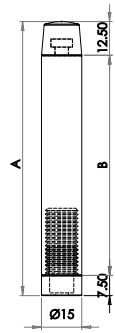

Cylinder Wall Mounted Door Stop Without Rose