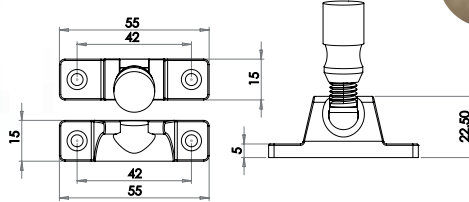

Sash Window Fittings

Burlington Brighton Fastener 1