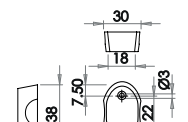

Centre Cap

End Cap & Centre Cap