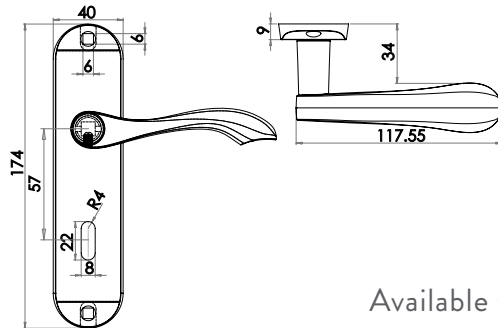

Available finishes

JV920PC

JV920SC