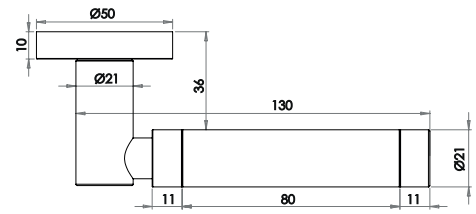

Milo Lever on Rose

Material: Solid Brass & Glass

Available finishes

JH5314PC

JH5314SC