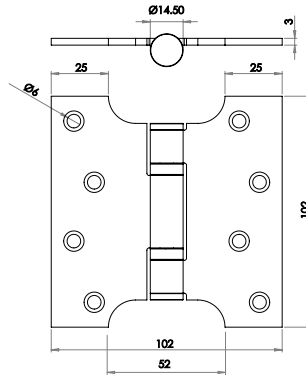

Stainless Steel Hinges

Stainless Steel Rising Butt Hinges

102 x 76 x 2.7mm C/W Screws

Available finishes

J9510LHPSS

J9510LHSSS

J9510RHPSS

J9510RHSSS

Stainless Steel Ball Bearing Parliament Hinges

102 x 102 x 3mm C/W Screws

J9449SSS

Factory tested suitable for 40kg doors when using 3 hinges

Stainless Steel Ball Bearing Parliament Hinges

102 x 127 x 3mm C/W Screws

J9459SSS

Factory tested suitable for 40kg doors when using 3 hinges

Stainless Steel Ball Bearing Parliament Hinges

102 x 152 x 3mm C/W Screws

J9469SSS

Factory tested suitable for 40kg doors when using 3 hinges