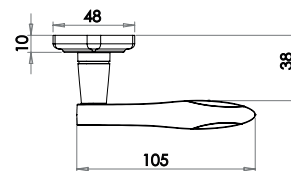

Available finishes

JAB501
Black

PEW501
Pewter

ANTIQUE
RANGE