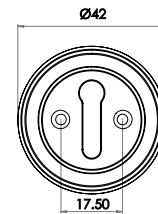

JV843PC

JV843SC

Escutcheons & Bathroom turns

Parisian Range Escutcheons *Material: Solid Brass*

Standard Keyway

Available finishes

JV604AB JV604PB JV604PN JV604SN

Euro Profile