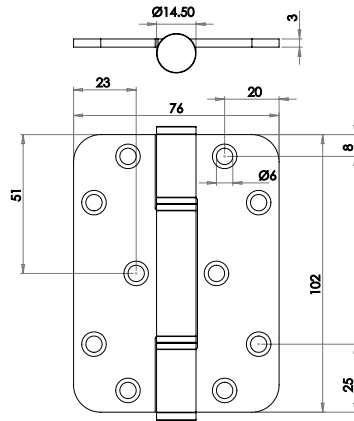

Stainless Steel Hinges

Stainless Steel Radiused Self Lubricating Hinges

102 x 76 x 3mm C/W Screws

nb. Fire tested when fitted with Intumescent hinge pad

200,000 cycles - Grade 4 corrosion
Suitable for 120kg doors when using 3 hinges

Available finishes

J2050RPSS J2050RSSS