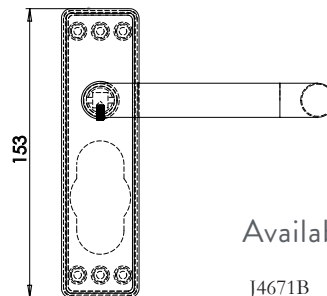

Lockset - Standard Keyway

Available finishes

J4670B

Latchset

Available finishes

J4671B

19mm Round Bar Lever on Plate SAA Finish

Euro Profile Lockset