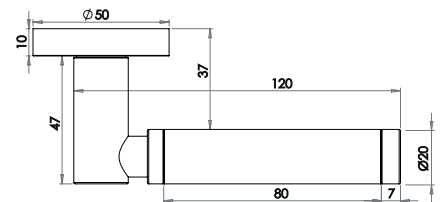

Charlotte Lever on Rose

Material: Zinc

Available finishes

JV467PCSN