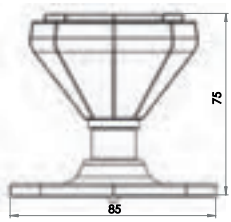

Forma Centre Door knob

Material: Solid Brass