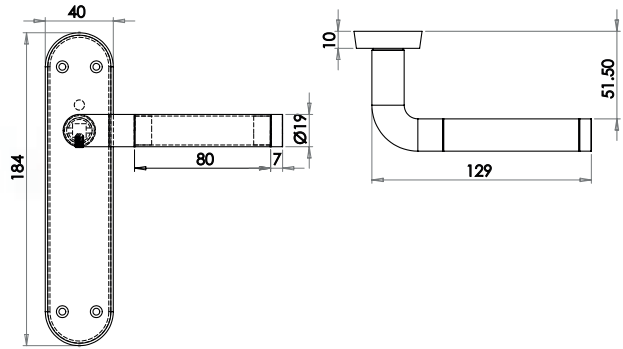

Available finishes

JV432PCSC

LEVER ON
BACKPLATE