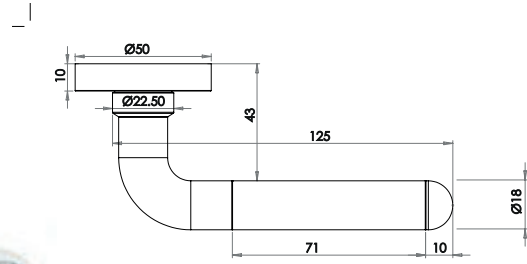

Olivia Lever on Rose

Material: Zinc

Available finishes

JV466PCSN