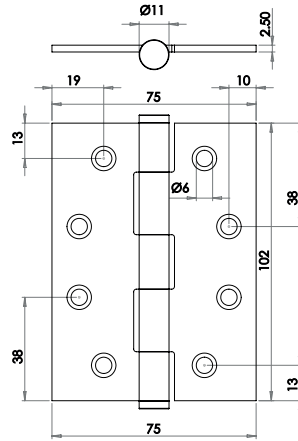

Steel Hinges

Steel Heavy Duty Button Tip Hinges

102 x 75 x 2.5mm C/W Screws

nb. Fire tested when fitted with Intumescent hinge pad

200,000 cycles - Grade 3 corrosion
Suitable for 40kg doors when using 3 hinges

Available finishes

J451BT-EB J451BT-PC J451BT-SC J451BT-SN