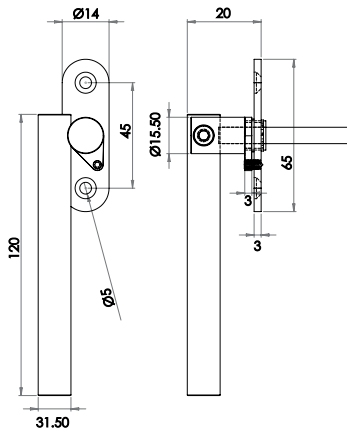

Espagnolette Window Fastener Round Bar

JSS1235L SSS
JSS1235R SSS

7mm x 35mm Spindle
(right hand pictured)

Available finishes

SSS