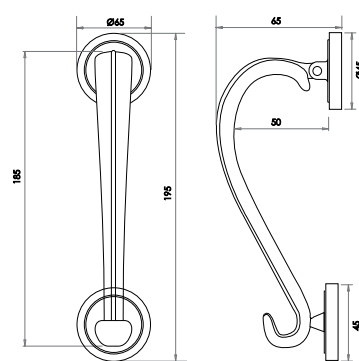

Sloane Letterplate

Material: Brass

Available finishes

JV25PB JV25PC JV25SC

nb. We do not recommend pre cutting of doors as sizes are approximate and may differ to those shown.

Sloane Centre Door knob

Material: Brass

Available finishes

JV57PB JV57PC JV57SC

Sloane Scroll door knocker

Material: Brass

Square Rose JV3

Available finishes

JV3PB JV3PC JV3SC

Round Rose JV4

Available finishes

JV4PB JV4PC JV4SC

Sloane Bell Push

Material: Brass

Available finishes

JV17PB JV17PC JV17SC

EXTERIOR FURNITURE