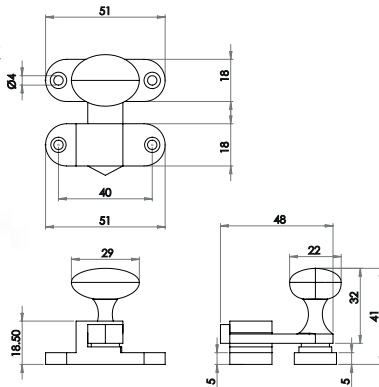

Throw Over Catch

Available finishes
JVCCPB1 JVCCPC1 JVCCSC1

Cabinet Catch