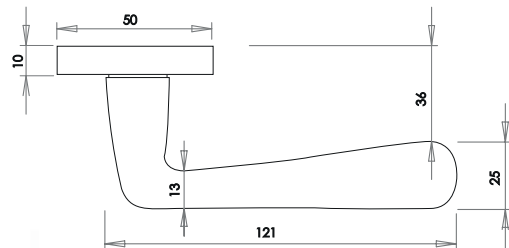

Phaedra Lever on Rose

Material: Zinc

Available finishes

JV540PC

JV540SC