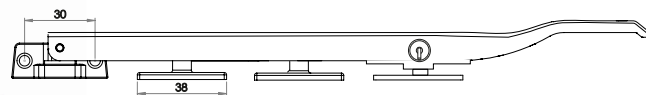

Modern Lockable Casement Stay

Supplied with both flat and EJMA fittings

Available finishes

JW77LPB JW77LPC JW77LSC JW77LWH

WINDOW
FURNITURE

Julietta Casement Stay

Available finishes

JV4925PB JV4925PC JV4925SC JV4925SN