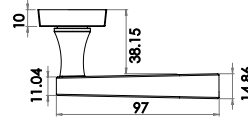

LEVER ON
BACKPLATE

Victorian Scroll Lever Suite

Lockset

- JV10DB Material Solid Brass
- JV10PB Material Solid Brass
- JV10PC Material Zinc
- JV10SC Material Zinc

Available finishes

Bathroom

- JV10BDB Material Solid Brass
- JV10BPB Material Solid Brass
- JV10BPC Material Zinc
- JV10BSC Material Zinc