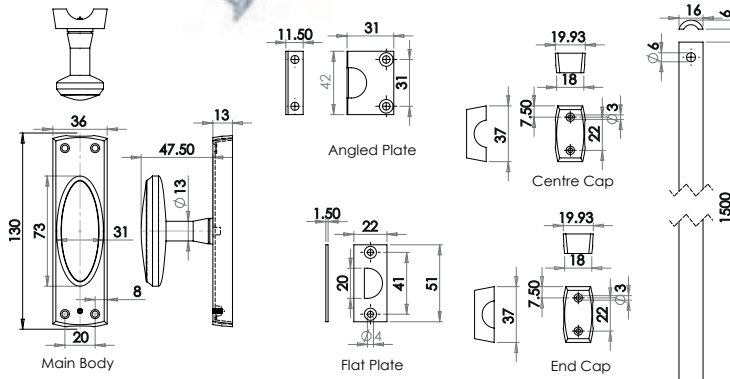

Locking Espagnolette Bolts To Suit Maximum Door Height 2400mm C/W Allen Key lock

Available finishes

JV1000PB JV1000PC JV1000SC

Spare Components for JV1000

Mechanisms Only

JV1000MPB
JV1000MPC
JV1000MSC

End Guides (Pair)

JV1000EGPB
JV1000EGPC
JV1000EGSC

Bars Only (Each)

JV1000BOPB
JV1000BOPC
JV1000BOSC

Angle Plates (Each)

JV1000APPB
JV1000APPC
JV1000APSC

Centre Guides (Each)

JV1000CGPB
JV1000CGPC
JV1000CGSC

Flat Plates (Pair)

JV1000FPPB
JV1000FPPC
JV1000FPSC