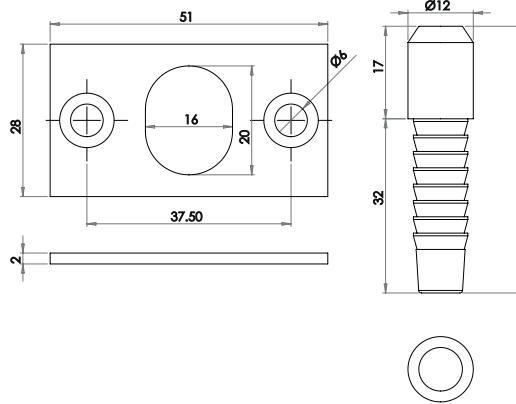

Hinge Bolts

Available finishes
JL1815ZP

Patio Door Lock

Available finishes
JL1820SE JL1820WH

PVCU DOOR
& WINDOW
FURNITURE

Multi Purpose Bolt

Available finishes
JL1816PC JL1816SC JL1816WH

Discover the range