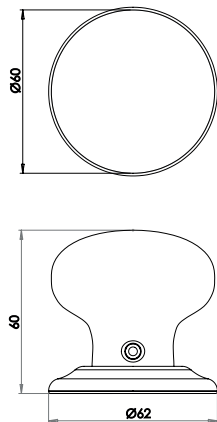

Black Porcelain Mortice Knob Furniture

Material: Porcelain

Unsprung

Available finishes

JC60 BLACK