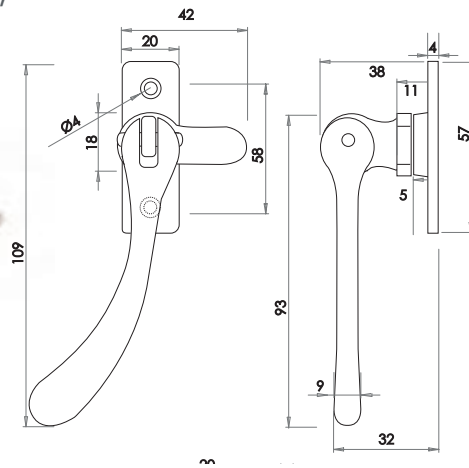

Bulb End Casement Fastener

Image shown in Pewter finish

Available finishes