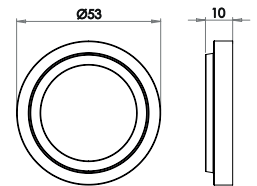

Available finishes

BUR52AB BUR52DB BUR52PN BUR52SB BUR52SN