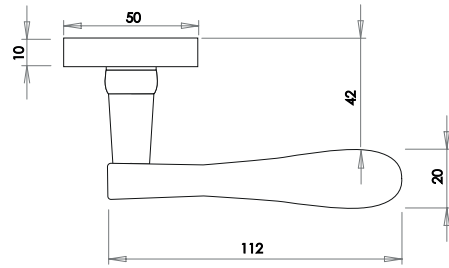

Turin Lever on Rose

Material: Zinc
Dark Bronze-Solid Brass

n.b. Dark Bronze finish not currently fire tested