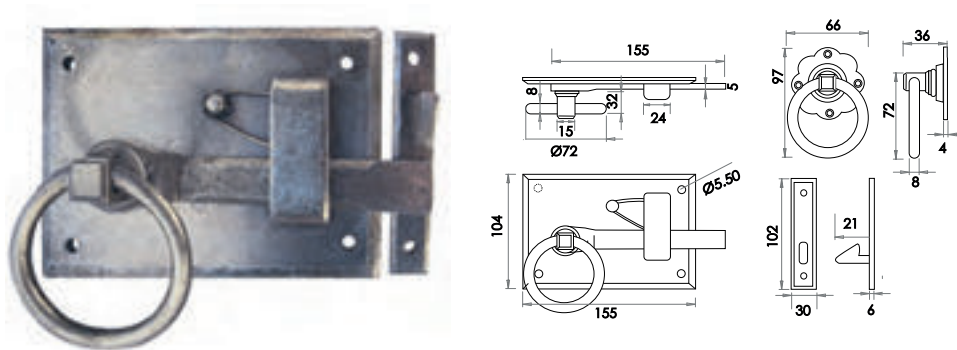

LH Pictured

Available finishes

HF48-LH
Pewter

HF48-RH
Pewter