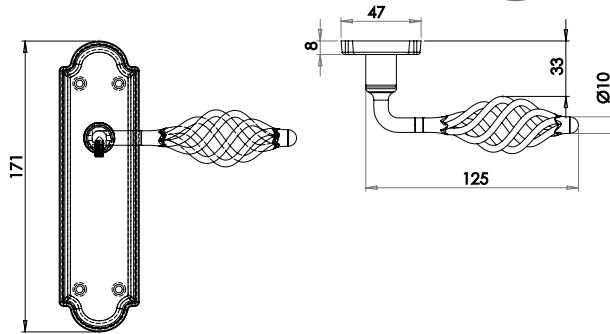

Available finishes

IRC4001