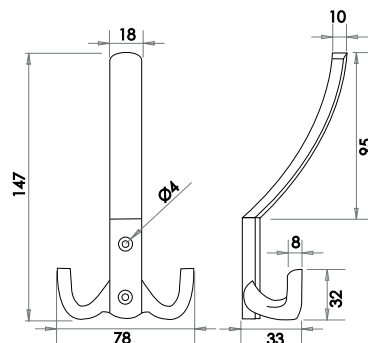

Misteron Hat & Coat Hook

Material: Zinc

Available finishes

CABINET
FURNITURE

Vittoria Hat & Coat Hook

Material: Zinc

Available finishes

Pull Handles Plates & Signage