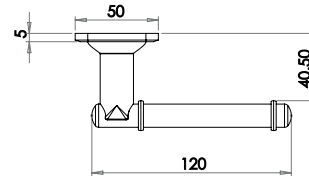

Belfry

Lockset

Available finishes

HF100
Pewter

Bathroom

Available finishes

HF100B
Pewter

Latchset