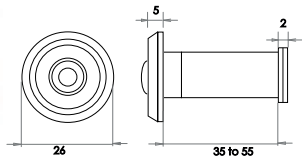

180 Degree Door Viewer

To Fit 35-55mm Door Thickness