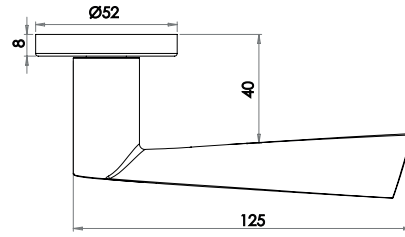

Available finishes

JPS406 PSS

JSS406 SSS

JSS604 SSS

Vecta Lever on Rose

Material: Solid Stainless Steel

Available finishes

JSS501 SSS