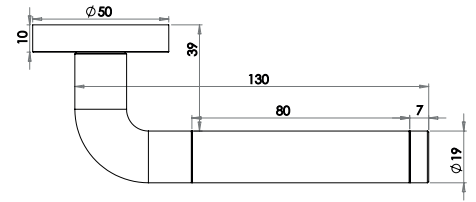

Discover the range

www.frelan.co.uk

Dual Range

Discover the range

www.frelan.co.uk

Twin Lever on Rose

Material: Zinc

Available finishes