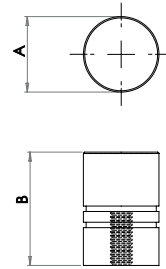

Available finishes

JH8922SSS

Dia: (A) Ø14mm
Depth: (B) 21mm