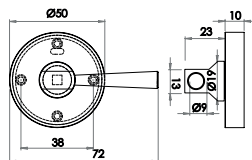

19mm Round Bar Lever on Rose SAA Finish
2 Piece Screw on Rose

Available finishes

J4645B

Matching Escutcheons SAA Finish

Matching Escutcheons F2 Finish

19mm Round Bar Lever on Rose Furniture F2 Finish
2 Piece Screw on Rose

2 Piece Screw on Rose

Available finishes

SAA01

Matching Bathroom Turns and Releases

Turn & Release SAA Finish

50mm x 8mm

Easy Turn & Release SAA Finish

50mm x 8mm

Turn & Release F2 Finish

50mm x 5mm