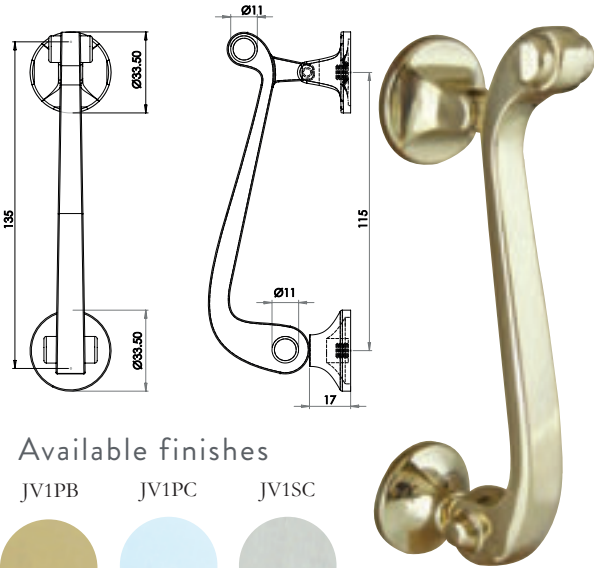

Scroll Door Knocker

Material: Solid Brass