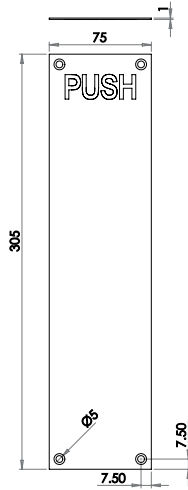

Fingerplates

'Push' Plate

Available finishes

JV998PB J1998A SAA