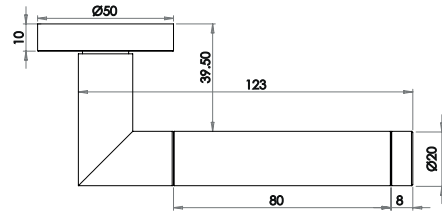

Mitred Lever on Rose

Material: Zinc

Available finishes

JV435PCBN JV435PCSC

LEVER
ON ROSE