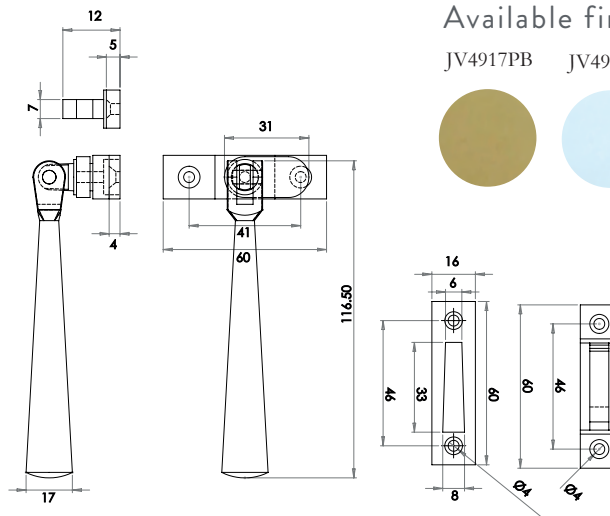

Julietta Casement Fastener

Available finishes

JV4917PB JV4917PC JV4917SC JV4917SN