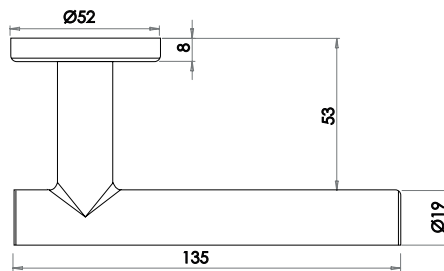

Orbit 19mm Lever on Rose

Available finishes

(A) 8mm Sprung Rose JPS13 PSS (A) 5mm Unsprung Rose JSS01 SSS (A) 8mm Sprung Rose JSS13 SSS (A) 8mm Sprung Rose JSS202 SSS

STAINLESS STEEL

Atlanta Lever on Rose