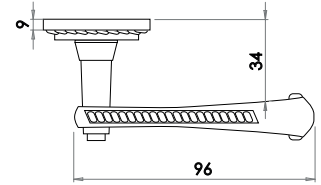

Available finishes

JV533PCSC

KONTRAX RANGE

Georgian Kontrax Suite

Material: Zinc

Lockset Long Plate

Available finishes

JG111 EB