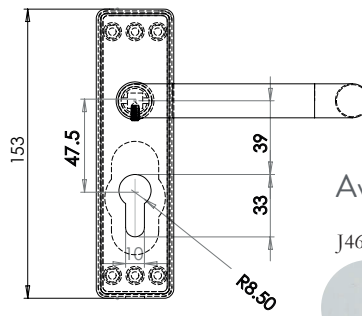

Lockset - Standard Keyway

Available finishes

J4670B

Latchset

Available finishes

J4671B

19mm Round Bar Lever on Plate SAA Finish

Euro Profile Lockset