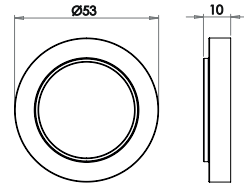

BUR20AB BUR20DB BUR20PN BUR20SB BUR20SN

Outer Rose Choices Material: Solid Brass

Plain

Available finishes

BUR50AB BUR50DB BUR50PN BUR50SB BUR50SN

Chamfered

Available finishes

BUR51AB BUR51DB BUR51PN BUR51SB BUR51SN