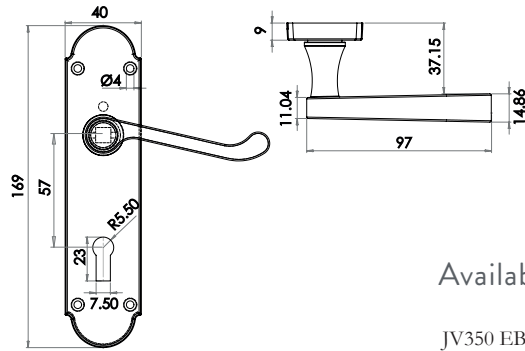

Available finishes

JV350 EB