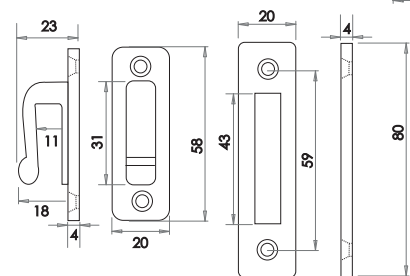

Available finishes