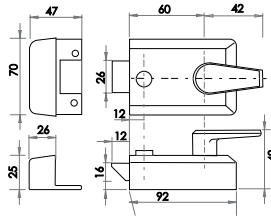

Locks & Latches

Standard Stile Nightlatch

Available finishes

JL5021BL
Black