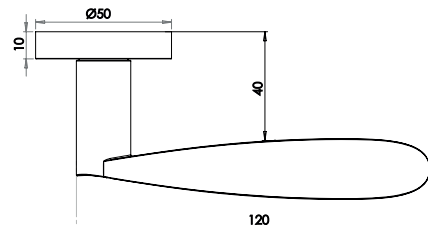

Monaco Lever on Rose

Material: Zinc