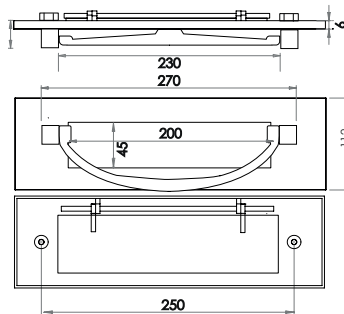

Postal Knocker

Available finishes

JAB46
Black