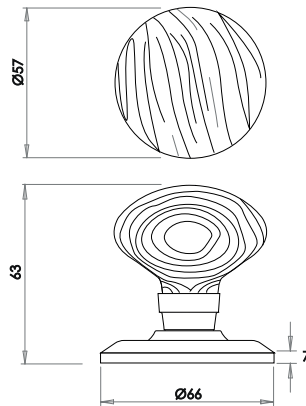

Available finishes

For matching Cupboard knobs see Page 199

Discover the range

www.frelan.co.uk

French Oak Mortice Knob Furniture

Material: Solid Brass & French Oak

Unsprung

Available finishes