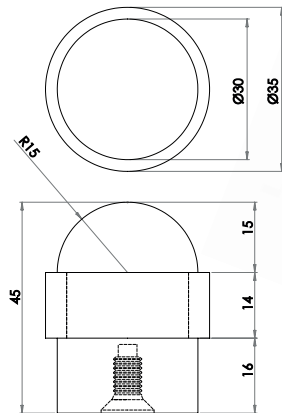

Dome Top Door Stop

Available finishes

JSS09 SSS JPS09 PSS