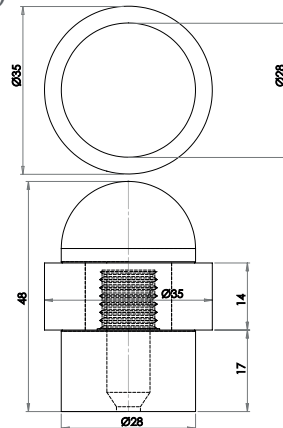

Available finishes

JV86AB JV86DB JV86PB JV86PC

JV86SB JV86PN JV86SC JV86SN

Dome Topped Floor Mounted Door Stop

45 X 28mm