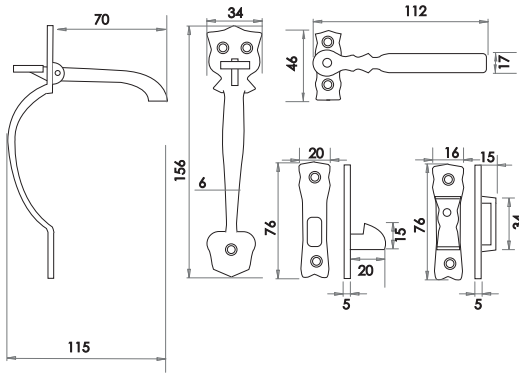

Gate Hinge

JAB60

Available finishes

JAB37A
Black

JAB37B
Black

JAB37A

JAB37B

Thumb Gate Latch