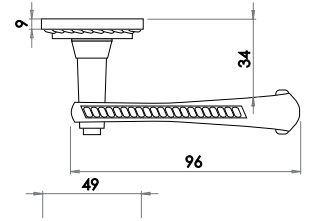

Available finishes

JG1PB