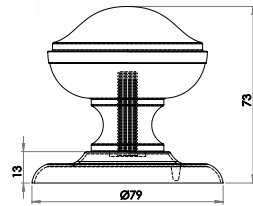

Material: Solid Brass

Available finishes

JV33PB JV33PC JV33SC

Belgravia Centre Door Knob

Material: Solid Brass

Available finishes

JV59DB JV59PB JV59PC JV59SC

EXTERIOR
FURNITURE