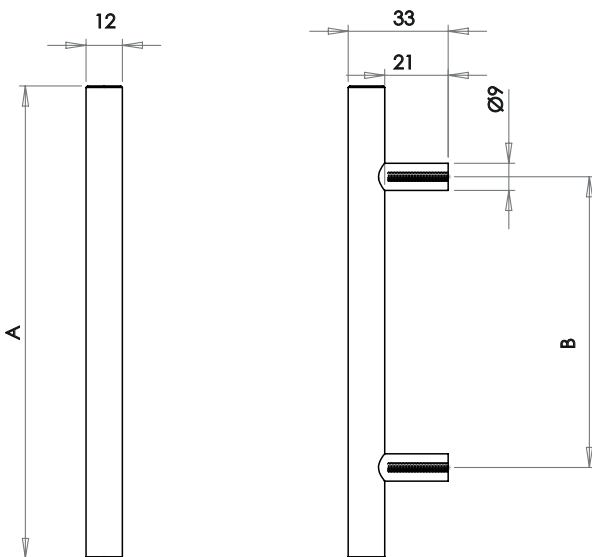

Available finishes