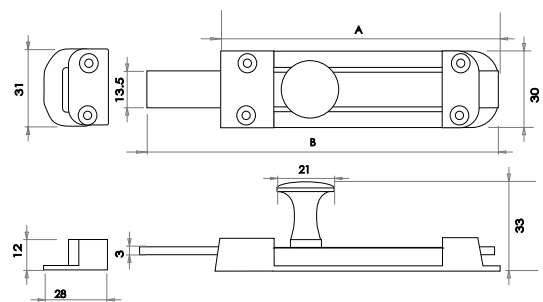

JV179 & JV179A