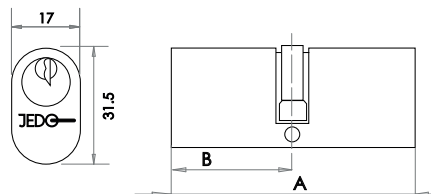

(A)	(B)	(A)	(B)	(A)	(B)
60mm	30mm	70mm	35mm	80mm	40mm
JL60-OPDPB		JL70-OPDPB		JL80-OPDPB	
JL60-OPDPC		JL70-OPDPC		JL80-OPDPC	
JL60-OPDSC		JL70-OPDSC		JL80-OPDSC