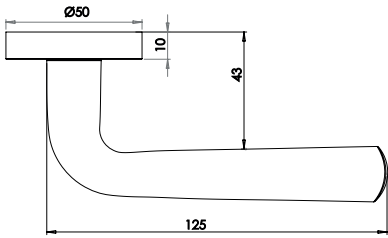

Opal Lever on Rose

Material: Aluminium

Available finishes

JV844PC   JV844SC