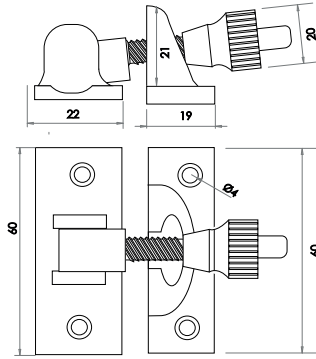

Sash Window Fittings

Brighton Fastener