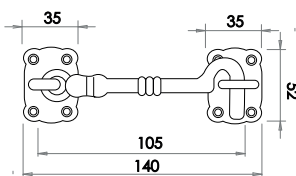

Antique Accessories

Image shown in Black finish

Available finishes

JAB77
Black

PEW77
Pewter

Single Robe Hook

Available finishes

JAB78
Black

Image shown in Pewter finish

Available finishes

JAB79
Black

PEW79
Pewter

Cabin Hooks

JAB49

Available finishes

JAB49
Black

JAB50
Black

Available finishes

JAB56
Black