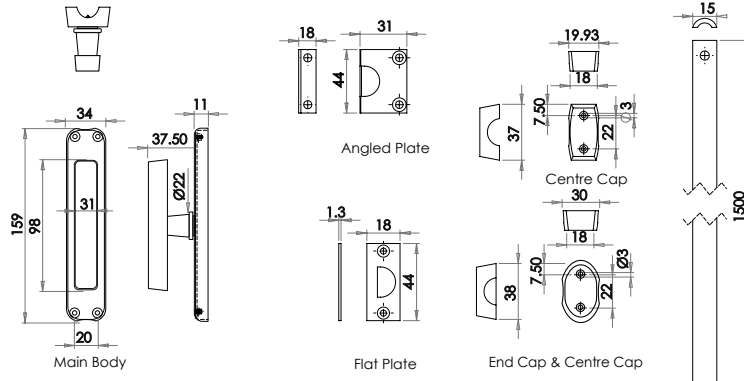

Available finishes

JV617PB JV617PC JV617SC