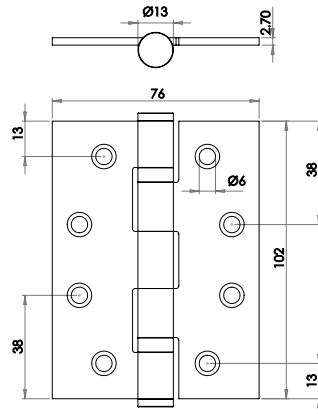

Steel Hinges

Steel Ball Bearing Hinges

102 x 76 x 2.7mm C/W Screws