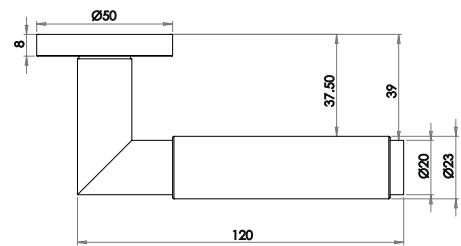

Available finishes

JV4006PC

JV4006SC

LEVER
ON ROSE

Cuba Lever on Rose

Material: Solid Brass & Beech Wood

Available finishes

JV455DPB