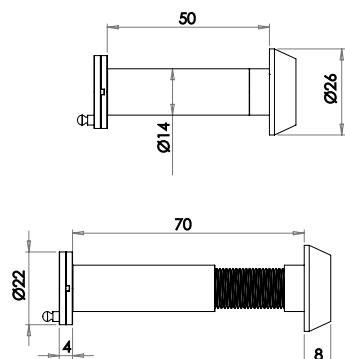

200 Degree Door Viewer

Fire Tested & supplied C/W intumescent strip. To Fit 50-70mm Door ThicknessS