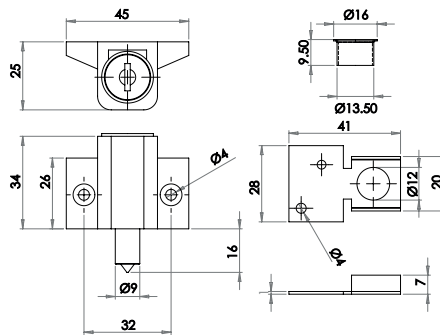

Hinge Bolts

Available finishes
JL1815ZP

Patio Door Lock

Available finishes
JL1820SE JL1820WH

PVCU DOOR
& WINDOW
FURNITURE

Multi Purpose Bolt

Available finishes
JL1816PC JL1816SC JL1816WH

Discover the range