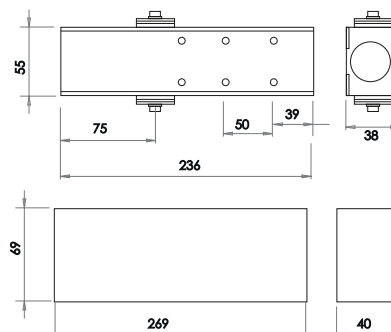

Slimline Architectural Door Closer With Matching Arms BS-EN1154

Specifications

- Adjustable power size EN-2 to EN5
- Adjustable closing speed
- Adjustable latch action
- Adjustable delayed action
- Adjustable backcheck
- Maximum door width 1250mm
- Maximum door weight 100kg
- Universal application Figs 1,61 and 66