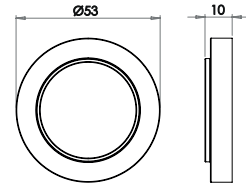

Available finishes

BUR50AB BUR50DB BUR50PN BUR50SB BUR50SN