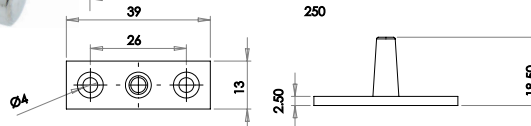

Modern Lockable Casement Stay

Supplied with both flat and EJMA fittings

Available finishes

JW77LPB JW77LPC JW77LSC JW77LWH

WINDOW
FURNITURE

Julietta Casement Stay

Available finishes

JV4925PB JV4925PC JV4925SC JV4925SN