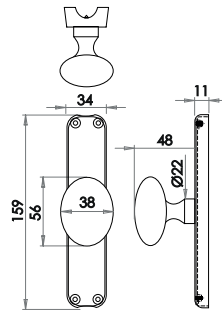

Discover the range

www.frelan.co.uk

Locking Espagnolette Bolts To Suit Maximum Door Height 2400mm C/W Allen Key lock

Available finishes

JV3400PB JV3400PC JV3400SC

Main Body

Angled Plate

Flat Plate