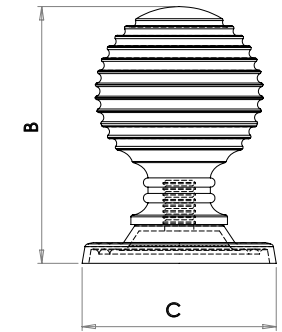

Available finishes

Available finishes

Dia: (A) Ø22mm
Depth: (B) 32mm
Rose: (C) Ø24mm

Dia: (A) Ø28mm
Depth: (B) 41mm
Rose: (C) Ø30mm

Tin Finish Cupborad Knobs

Material: Zinc

Available finishes

Dia: (A) Ø25mm
Depth: (B) 24mm
Rose: (C) Ø20mm