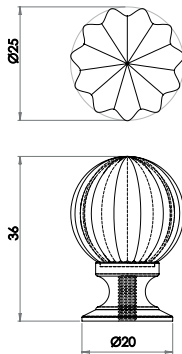

Cabinet Handles

Pumpkin Glass Cupboard Knobs

Material: Solid Brass & Glass

Size 25mm

Available finishes

JH1152-25PB JH1152-25PC JH1152-25SC

Size 30mm

Available finishes

JH1152-30PB JH1152-30PC JH1152-30SC

Size 35mm

Available finishes

JH1152-35PB JH1152-35PC JH1152-35SC

CABINET
FURNITURE

Plain Ball Glass Cupboard Knobs

Material: Solid Brass & Glass

Size 25mm

Available finishes

JH1151-25PB JH1151-25PC JH1151-25SC

Size 30mm

Available finishes

JH1151-30PB JH1151-30PC JH1151-30SC

Size 35mm

Available finishes

JH1151-35PB JH1151-35PC JH1151-35SC