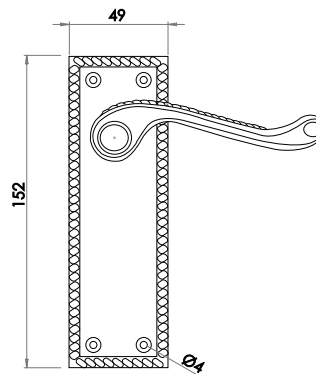

Latchset Long Plate

Available finishes

JG1APB

Georgian Suite

Material: Solid Brass

Bathroom

Available finishes

JG1BPB