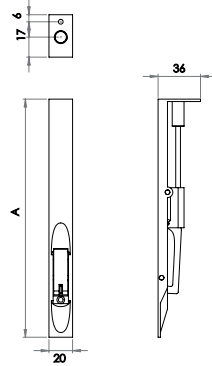

Barrel Bolts

Aluminium Lever Action Flushbolts

Available finishes

SAA
J5640A (A) 150
J5640B (A) 200