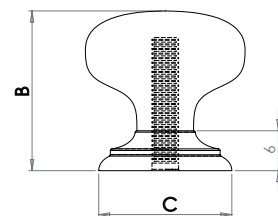

Dia: (A) Ø50mm
Depth: (B) 42mm
Rose: (C) Ø50mm

Mushroom Cupboard Knobs

Material: Zinc

Available finishes

Dia: (A) Ø30mm
Depth: (B) 28mm
Rose: (C) Ø23mm

Available finishes

JH8471PC

Dia: (A) Ø35mm
Depth: (B) 32mm
Rose: (C) Ø27mm