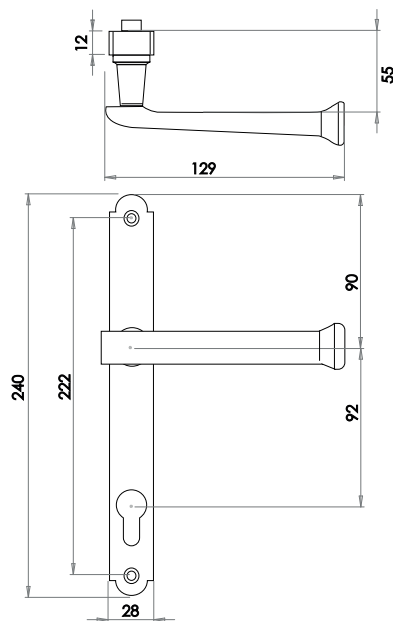

Narrow Plate locksets 92mm Centres

Modern

Available finishes

PVCU DOOR
& WINDOW
FURNITURE

Antique

Available finishes