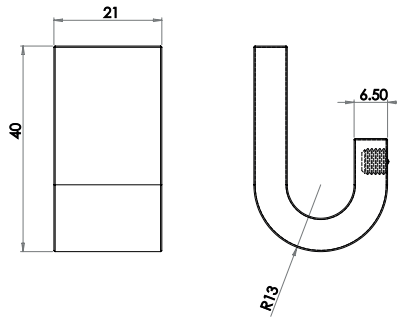

Cabinet Handles

Narvi Cupboard Knob

Material: Zinc

Available finishes