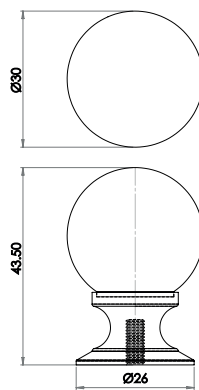

JH1152-35PB JH1152-35PC JH1152-35SC

CABINET
FURNITURE

Plain Ball Glass Cupboard Knobs

Material: Solid Brass & Glass

Size 25mm

Available finishes

JH1151-25PB JH1151-25PC JH1151-25SC

Size 30mm