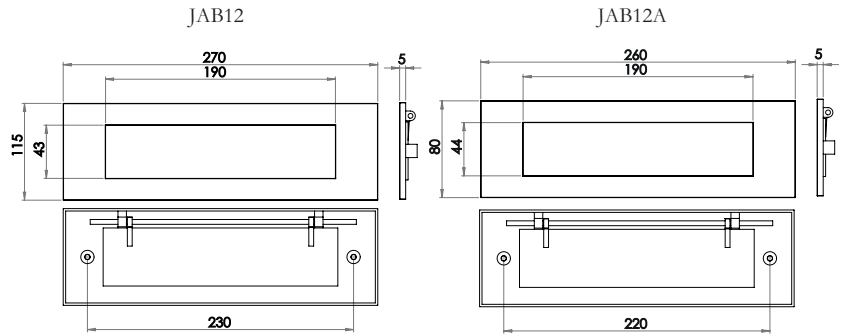

Antique Exterior Furniture

Letterplates

Image shown in Pewter finish

Available finishes

JAB12
Black

JAB12A
Black

PEW12
Pewter

PEW12A
Pewter