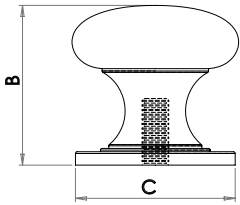

Material: Zinc