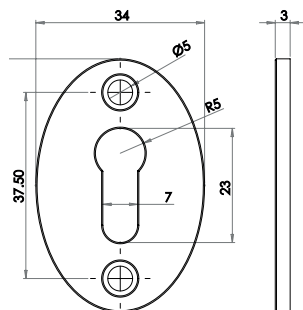

Oval Escutcheon

Available finishes

JAB75
Black