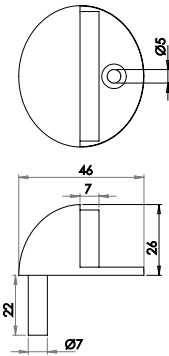

Door Stops

38 x 27mm

Available finishes

JV9565PC JV9565SC JV9565SN

40 x 30mm

Available finishes

JV9529PB JV9529PC JV9529SC

46 x 26mm

Available finishes

JV86AB JV86DB JV86PB JV86PC

JV86SB JV86PN JV86SC JV86SN

45 X 28mm

Available finishes

JV9560PC JV9560SC JV9560SN