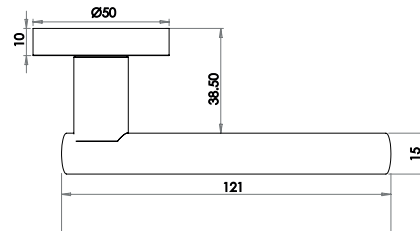

Curve Lever on Rose

Material: Zinc