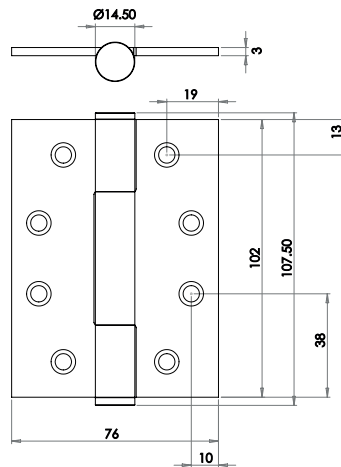

Stainless Steel Concealed Bearing Hinges

102 x 76 x 3mm C/W Screws

nb. Fire tested when fitted with Intumescent hinge pad

200,000 cycles - Grade 4 corrosion
Suitable for 120kg doors when using 3 hinges

Available finishes

J2020PSS J2020SSS

200,000 cycles - Grade 4 corrosion
Suitable for 160kg doors when using 3 hinges

J9400PSS J9400PVD J9400SSS

Stainless Steel Polymer Bearing Hinges

102 x 76 x 3mm 3 Knuckle C/W Screws

nb. Fire tested when fitted with Intumescent hinge pad