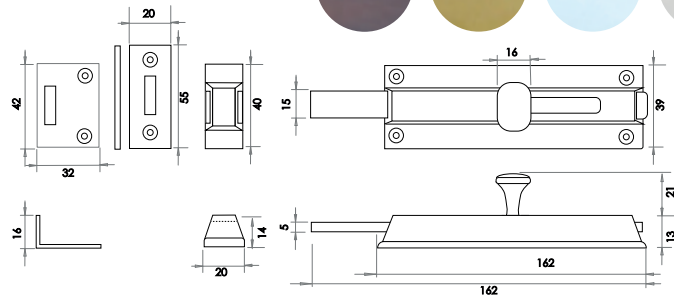

Available finishes

JV178DB JV178PB JV178PC JV178SC

Architectural Door Bolt

Available finishes

- JV179ADB
- JV179PB
- JV179PC
- JV179SC (A)91mm (B)116 mm
- JV179APB
- JV179APC
- JV179ASC (A)114mm (B)138mm
- JV179BPB
- JV179BPC
- JV179BSC (A)175mm (B)205mm