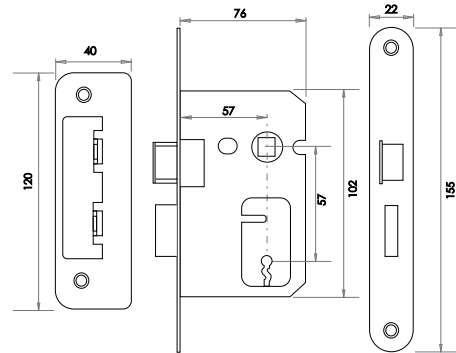

Available finishes

JL470REB JL470RNP JL470RSN

Available finishes

JL480REB JL480RNP JL480RSN