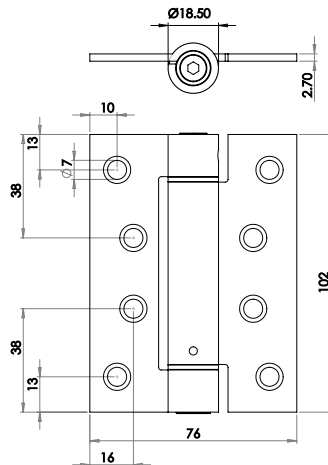

Steel Single Action Spring Hinges

102 x 76 x 2.7mm (3 Hinge Pack) C/W Screws

Included in a successful 30 minute fire test