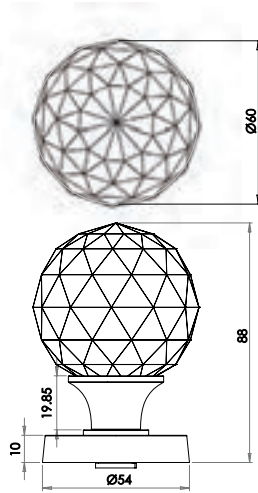

Material: Porcelain

Unsprung

Available finishes

JC10 White

Faceted Glass Mortice Knob Furniture

Material: Solid Brass & Glass

Sprung

Available finishes