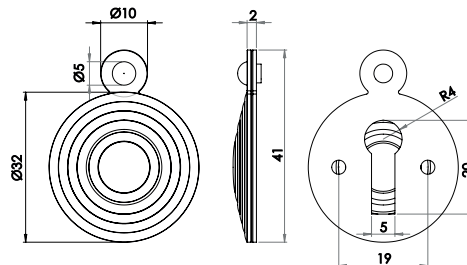

Available finishes

JV76AB JV76PN JV76SN

Round Covered Escutcheon Standard Keyway

Available finishes

JV42AB JV42DB JV42PB JV42PC

Reeded Round Covered Escutcheon Standard Keyway

Available finishes

JR9AB JR9PB JR9PC