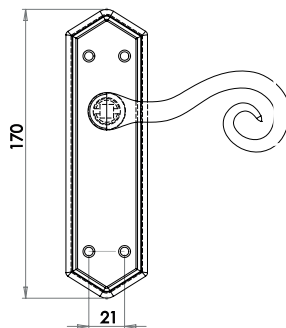

PEW400B
Pewter

Latchset

Image shown in Pewter finish

Available finishes

JAB401
Black

PEW401
Pewter

Wentworth Lever on Plate Furniture

Material: Malleable Iron