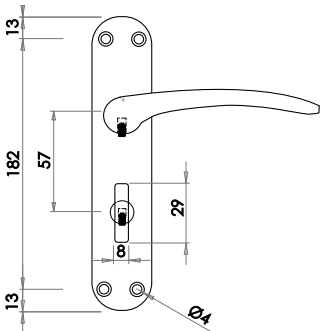

Available finishes

JV498PC

JV498SC