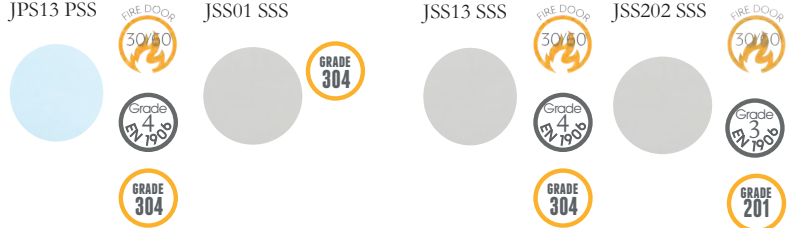

Available finishes

(A) 8mm Sprung Rose JPS13 PSS (A) 5mm Unsprung Rose JSS01 SSS (A) 8mm Sprung Rose JSS13 SSS (A) 8mm Sprung Rose JSS202 SSS