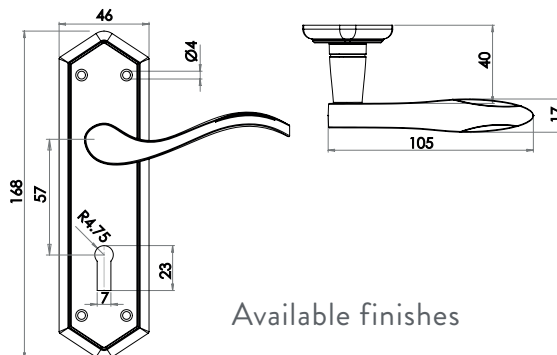

Available finishes