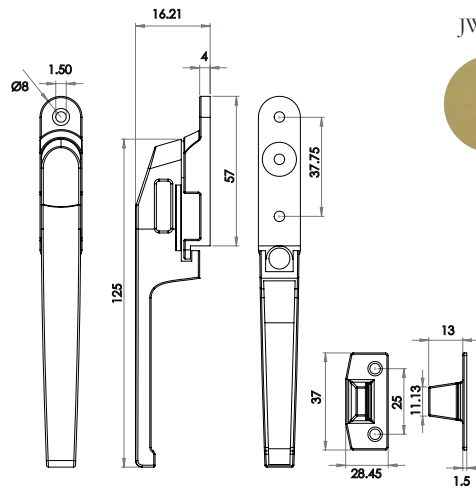

Casement Fasteners

Modern Non Lockable Casement Fastener

Supplied with both flat and EJMA fittings

Available finishes

JW78PB JW78PC JW78SC JW78WH

Modern Lockable Casement Fastener

Supplied with both flat and EJMA fittings