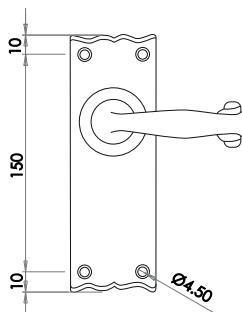

Regal Lever on Plate Furniture

Material: Malleable Iron

Latchset Short Plate

Available finishes

JAB2
Black

ANTIQUÉ
RANGE

Latchset Long Plate

Available finishes