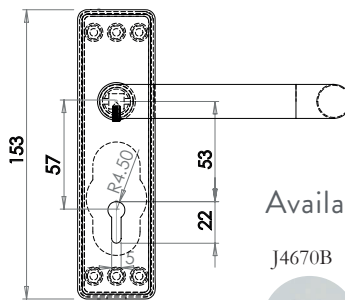

Lockset - Standard Keyway

Available finishes

J4670B