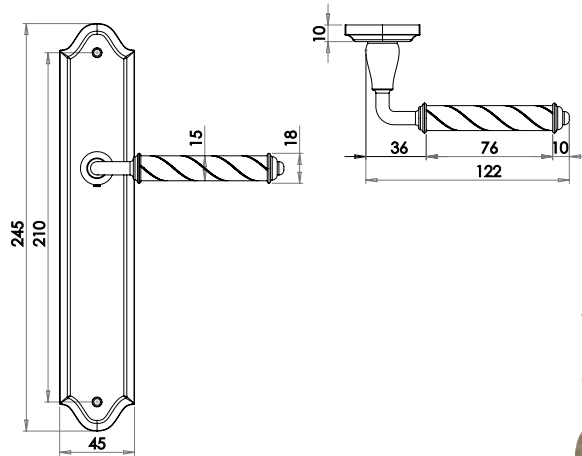

Available finishes

JV581T