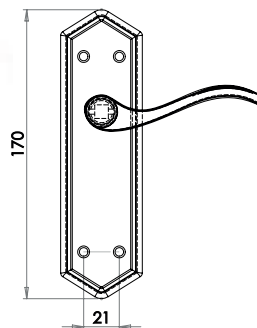

Available finishes

JAB501
Black

PEW501
Pewter

ANTIQUE
RANGE