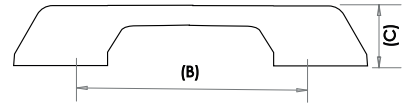

Discover the range

www.frelan.co.uk

Cabinet Handles

Como Cabinet Handle

Material: Aluminium

Available finishes

GA93PC	GA93BL	GA94PC	GA94BL	GA95PC	GA95BL
Length: (A) 208mm		Length: (A) 240mm		Length: (A) 272mm	
Centres (B) 128mm		Centres (B) 160mm		Centres (B) 192mm	
Depth: (C) 35mm		Depth: (C) 35mm		Depth: (C) 35mm	