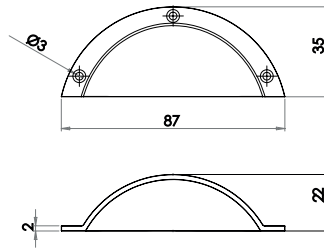

Drawer Pull

Material: Solid Brass