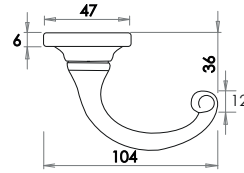

Regal Lever on Plate Furniture

Material: Malleable Iron