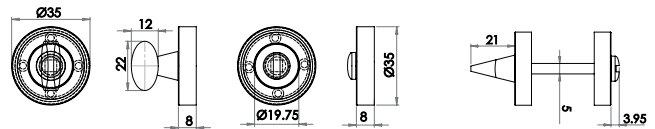

Available finishes

JV2777PCSC