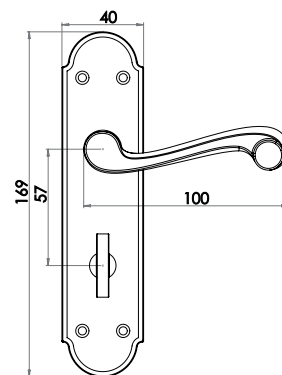

Available finishes

JV273AB JV273PC JV273SC