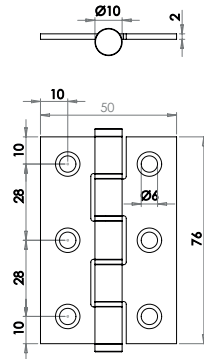

Available finishes

J9504PSS J9504SSS

Stainless Steel Washered Hinges

76x 50 x 3mm C/W Screws

nb. Fire tested when fitted with Intumescent hinge pad

Available finishes

J9506PSS J9506SSS

Stainless Steel Hinges