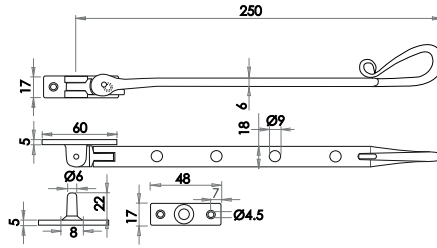

Handforged Cabinet Furniture

Casement Stays

Available finishes

Casement Fastener

Available finishes

HF19M
Pewter

Door Bolts

Straight Bolt

Available finishes

HF25
Pewter

Necked Bolt

Available finishes

HF24
Pewter