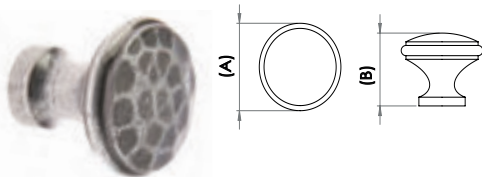

Image shown in Black finish

Oval Cabinet Knob

Image shown in Beeswax finish

Hammered Cabinet Knob

Image shown in Pewter finish

VF85
(A)20mm (B) 22mm
VF86
(A)30mm (B) 25mm
VF87
(A)40mm (B) 32mm

Cylinder Pull