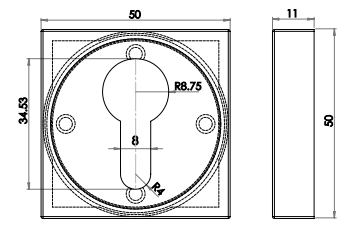

Material: Zinc

Available finishes

JV3005EPC JV3005ESC

Material: Solid Brass

Available finishes

JV4005EDB JV4005EPC JV4005ESC

MATCHING
ESCUTCHEONS
& TURNS &
RELEASES

Designer Range Turns & Releases