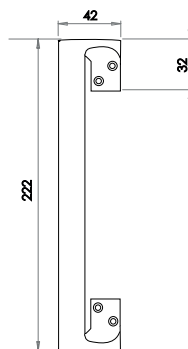

Cranked

Material: Solid brass

Available finishes

JV91ADB