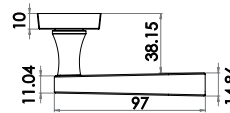

Victorian Scroll Lever Suite

- JV10DB Material Solid Brass
- JV10PB Material Solid Brass
- JV10PC Material Zinc
- JV10SC Material Zinc

- JV10BDB Material Solid Brass
- JV10BPB Material Solid Brass
- JV10BPC Material Zinc
- JV10BSC Material Zinc

- JV10EPB Material Solid Brass
- JV10EPC Material Zinc
- JV10ESC Material Zinc