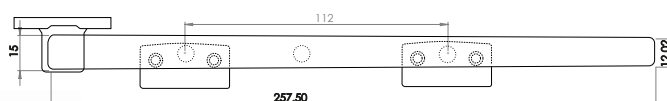

Modern Lockable Casement Stay

Supplied with both flat and EJMA fittings

Available finishes

JW77LPB JW77LPC JW77LSC JW77LWH

WINDOW
FURNITURE

Julietta Casement Stay

Available finishes

JV4925PB JV4925PC JV4925SC JV4925SN