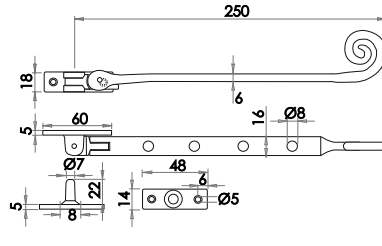

Casement Stay

Image shown in Pewter finish

Available finishes

Casement Stay

Available finishes

Screwdown Stay

Available finishes