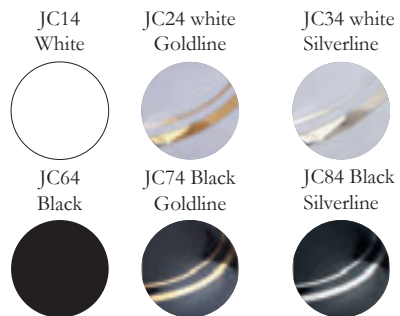

Available finishes