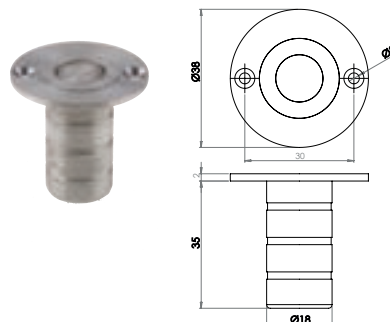

For Wooden Floors

Available finishes

JSS5643