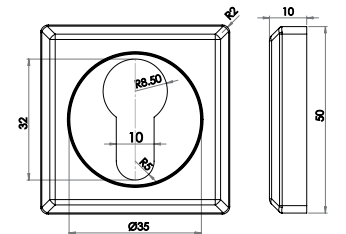

Designer Range Escutcheons

Standard Keyway Round Rose

Material: Zinc

Available finishes

JV503DB JV503PC JV503PVD JV503RUS JV503SB JV503SC JV503SN

Euro Profile Round Rose

Material: Zinc

Available finishes

JV503EDB JV503EPC JV503EPVD JV503ERUS JV503ESC JV503ESN

Oval Profile Round Rose

Material: Zinc

Available finishes

JV503UPC JV503UPVD JV503USC

Standard keyway Square Rose

Material: Zinc

Available finishes

JV3005PC JV3005SC

Material: Solid Brass

Available finishes

JV4005DB JV4005PC JV4005SC

Euro Profile Square Rose

Material: Zinc

Available finishes

JV3005EPC JV3005ESC

Material: Solid Brass

Available finishes

JV4005EDB JV4005EPC JV4005ESC

MATCHING
ESCUTCHEONS
& TURNS &
RELEASES