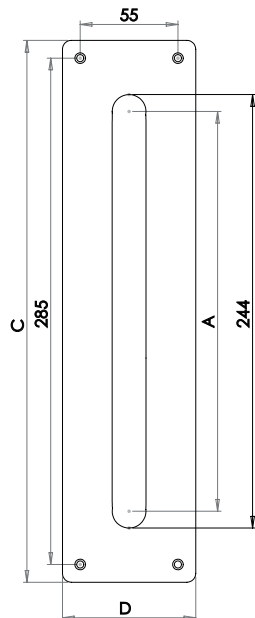

J1602
Handle (A) 305mm x (B) 19mm
Plate (A) 375mm x (C) 75mm

Bow Handle

J1903A
(A) 150mm

J1903B
(A) 180mm

ALUMINIUM RANGE

Cabinet Handles SAA Finish

Flush Pull

Available finishes