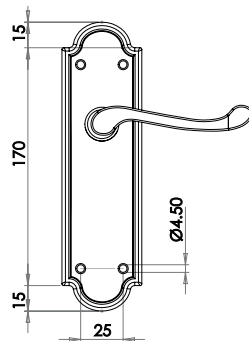

Available finishes

JAB301
Black

PEW301
Pewter

ANTIQU
RANGE