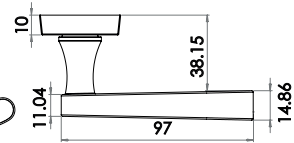

Material: Zinc

Lockset Long Plate

Available finishes

JV130 EB

Latchset Short Plate

Available finishes

JV131 EB

Victorian Kontrax Scroll Lever