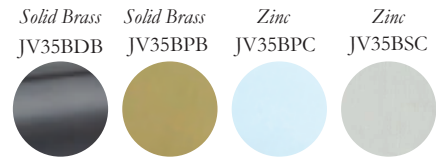

Available finishes