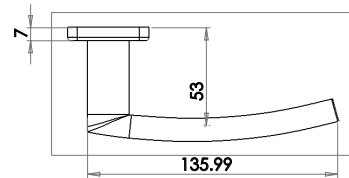

Available finishes

JSS683 SSS

GRADE 304