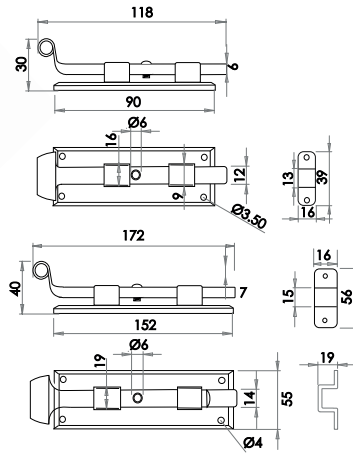

Image shown in Pewter finish

Available finishes

Sash Lift

Available finishes

VF84
Pewter

Valley Forge Door Bolts

Straight Bolt

Image shown in Black finish