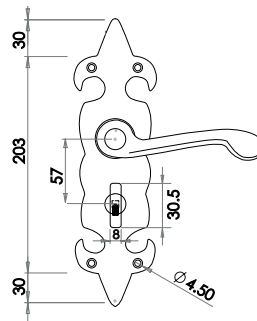

Available finishes

JAB83B
Black