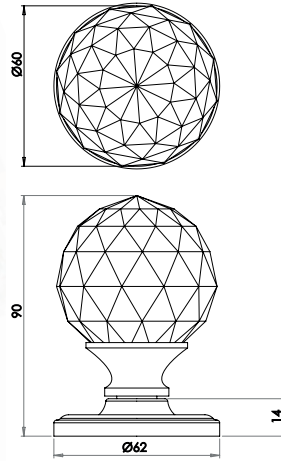

Crystal Mortice Knob Furniture

Material: Solid brass & Swarovski crystal elements