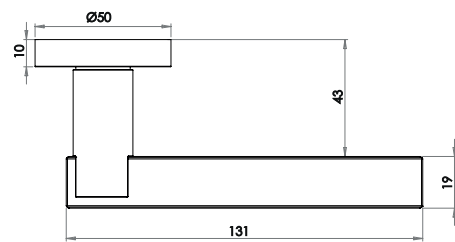

Modena Lever on Rose

Material: Zinc

Available finishes

JV780PCBN JV780PCSC