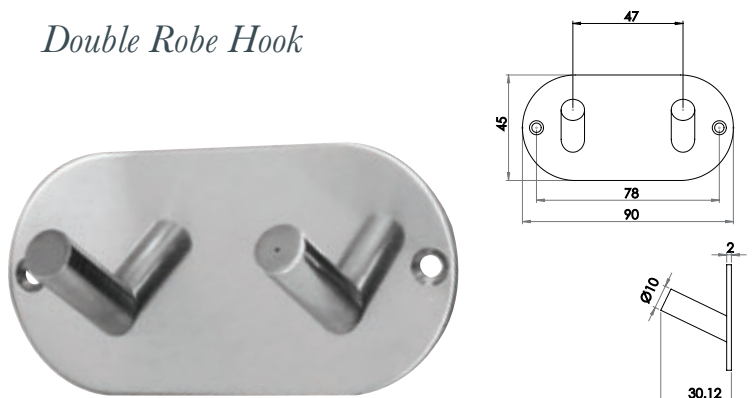

Hat & Coat Hook

Available finishes
JPS901B PSS JSS901B SSS

Hat & Coat Hook

Available finishes
JPS902B PSS JSS902B SSS

STAINLESS
STEEL

Double Robe Hook

Available finishes
JPS901C PSS JSS901C SSS

Double Robe Hook