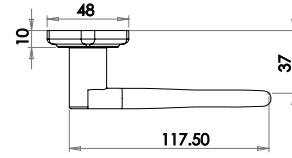

Available finishes

JAB400
Black

PEW400
Pewter