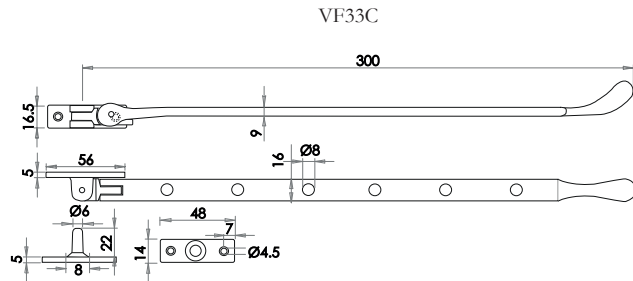

Discover the range

www.frelan.co.uk

Valley Forge Window Fittings

Bulb End Casement Stay

Image shown in Black finish

Available finishes

VALLEY FORGE RANGE

Bulb End Casement Fastener