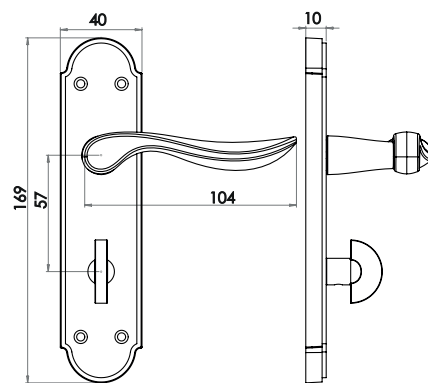

Available finishes

JV193AB JV193PC JV193SC