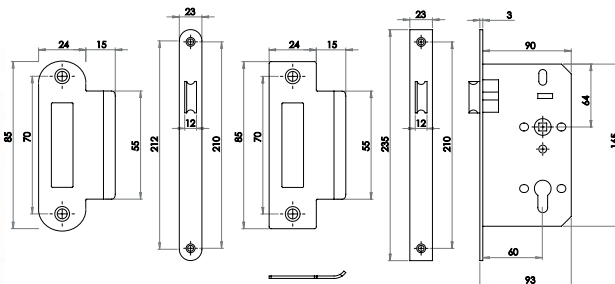

Available finishes

SSS