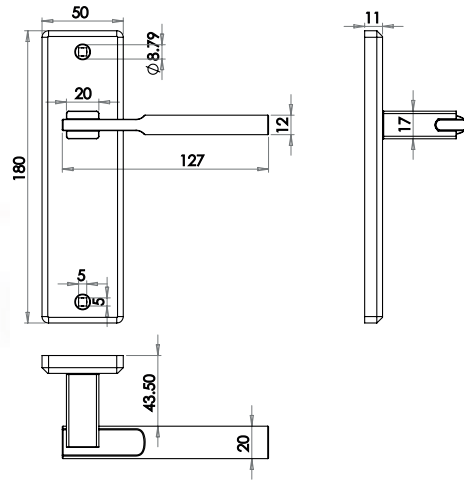

Available finishes

JV3013PC

JV3013SC

LEVER ON BACKPLATE