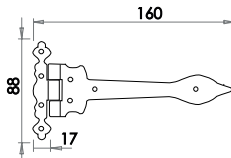

Available finishes

JAB660
Black

Antique Exterior Furniture

Gate Hinge

JAB59

Available finishes

JAB59
Black

JAB60
Black