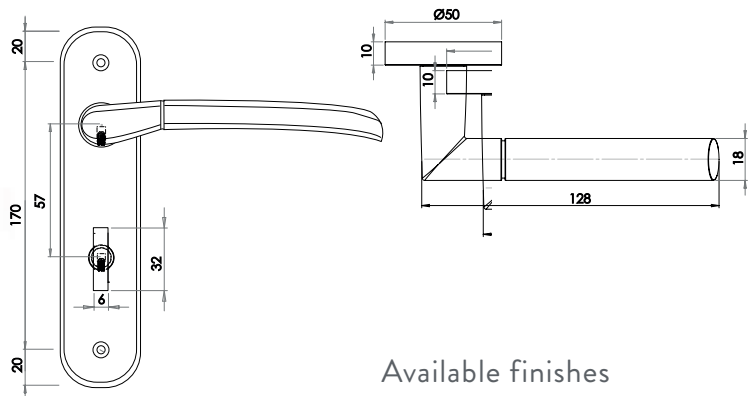

Available finishes

JV864PCSC