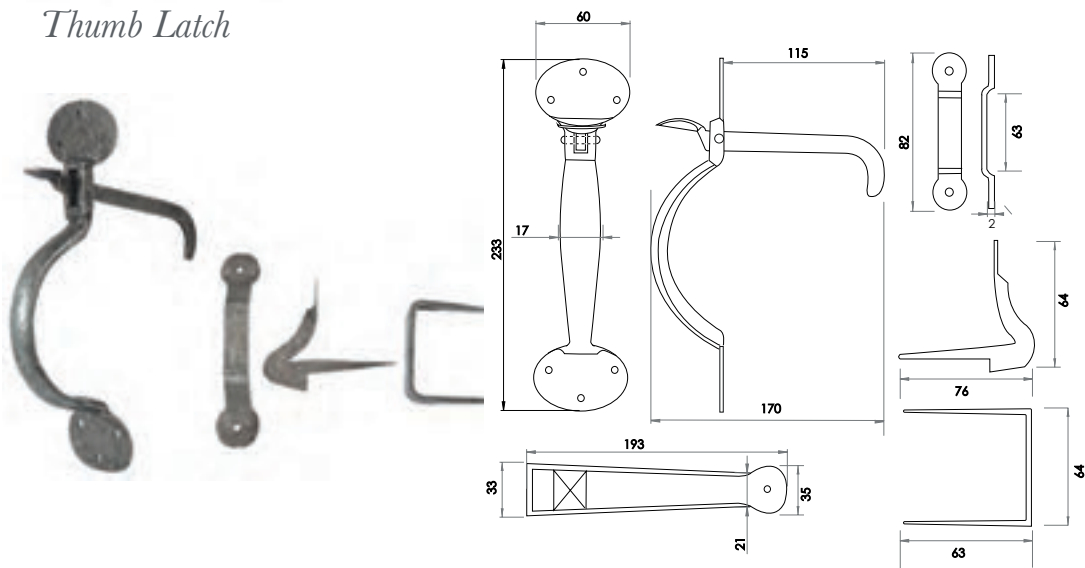

HF16
Pewter

Handforged Hinges & Gate Catches

Gate Hinge

Available finishes

HF26
Pewter

HF28
Pewter

Thumb Latch

Available finishes