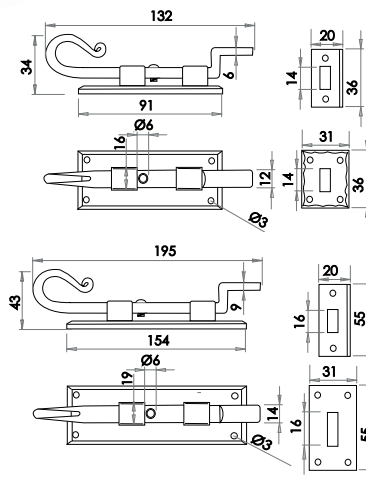

Shepherds Crook Straight Bolt

Image shown in Pewter finish

Available finishes

VF46A Pewter VFB46A Black VFX46A Beeswax

VF46B Pewter VFB46B Black VFX46B Beeswax

Shepherds Crook Necked Bolt

Image shown in Pewter finish