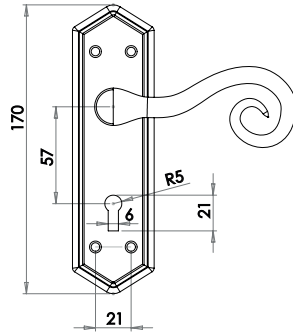

Available finishes

JAB400
Black

PEW400
Pewter