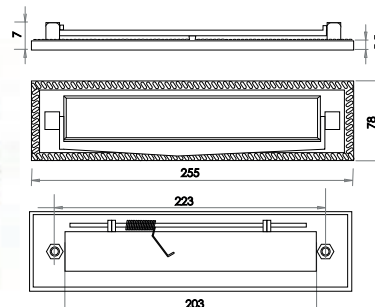

Georgian Postal Knocker

Sprung
Material: Solid Brass

Available finishes

JG80PB

EXTERIOR
FURNITURE