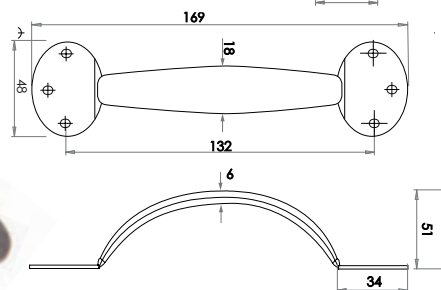

Available finishes

VF27 Pewter   VFB27 Black   VFX27 Beeswax

Image shown in Pewter finish