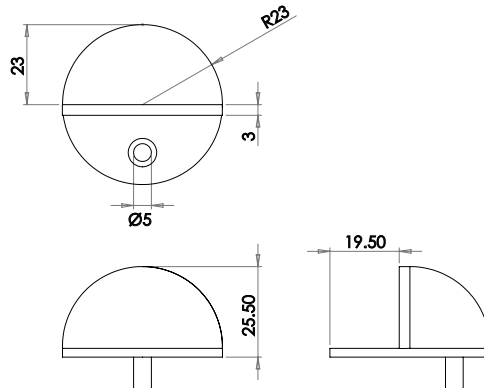

Accessories SAA Finish

Oval Door Stop

Floor Mounted

Available finishes

J1185