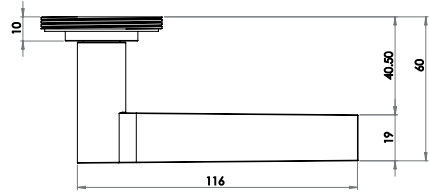

Matching Turn & Release

LEVER
ON ROSE

Knightsbridge Lever on Rose

Material: Solid Brass

n.b. lever is shown with Plain Rose.
Roses are not supplied with levers.
Please select rose required from below

Available finishes