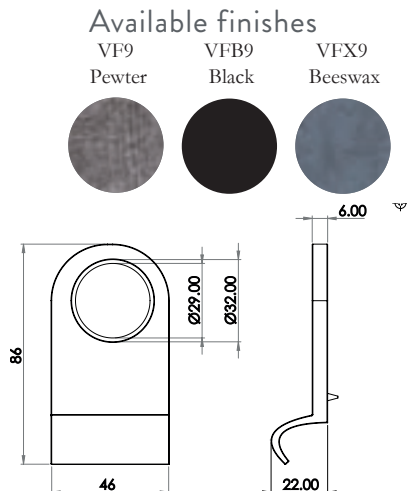

Cylinder Pull

Image shown in Pewter finish

Oval Covered Escutcheon

Image shown in Pewter finish