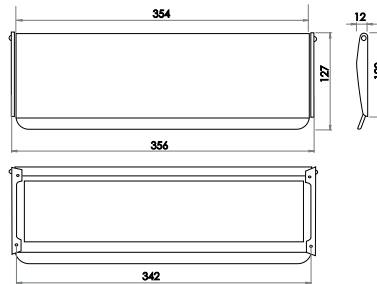

Available finishes