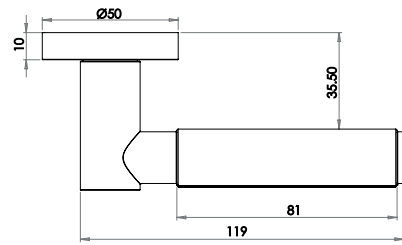

Available finishes

JV4006PC

JV4006SC

LEVER
ON ROSE

Cuba Lever on Rose

Material: Solid Brass & Beech Wood

Available finishes

JV455DPB