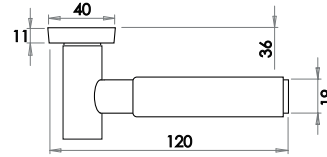

Ascot Suite - Brown or Black Leather

Material: Solid Brass & Leather

Available finishes

BROWN LEATHER

BLACK LEATHER

JV4008PC

JV4008SC

JV4012PC

JV4012SC

Available finishes

BROWN LEATHER

BLACK LEATHER

JV4007PC

JV4007SC

JV4011PC

JV4011SC

Available finishes

BROWN LEATHER

BLACK LEATHER

JV4009PC

JV4009SC

JV4013PC

JV4013SC

LEVER ON
BACKPLATE