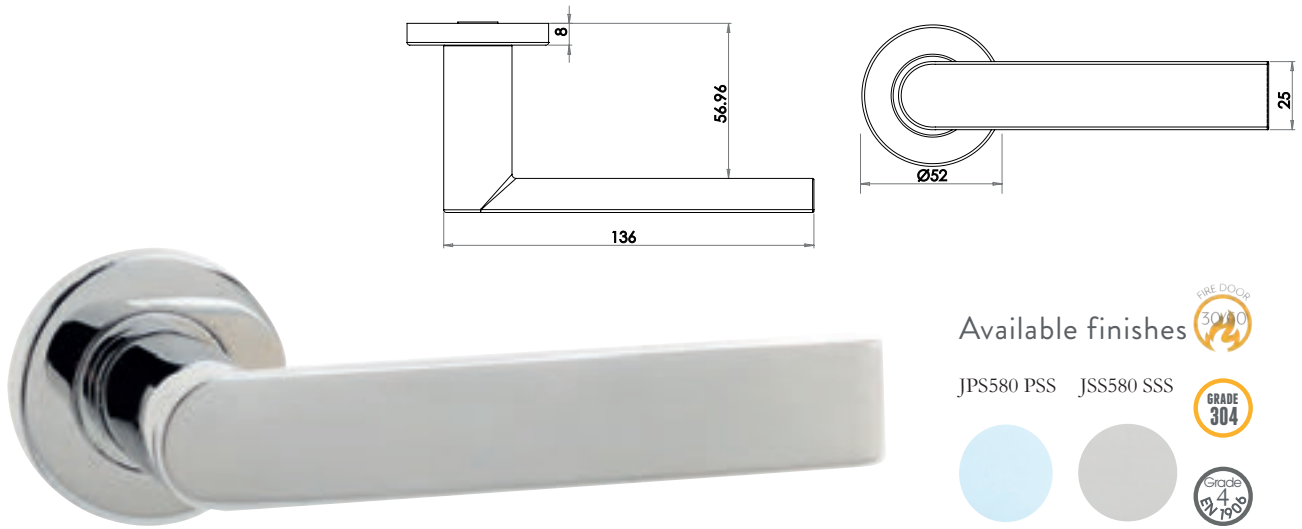

Sandrine Lever on Rose

Available finishes
JPS580 PSS   JSS580 SSS