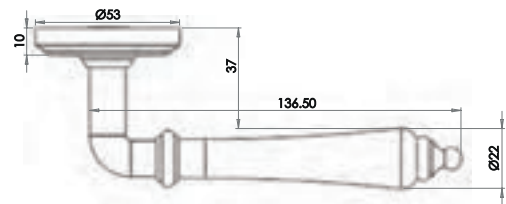

Parisian Range

Elise Lever on rose

Material: Solid Brass

Available finishes

JV650AB JV650PB JV650PN JV650SN

LEVER
ON ROSE

Camille Lever on Rose

Material: Solid Brass