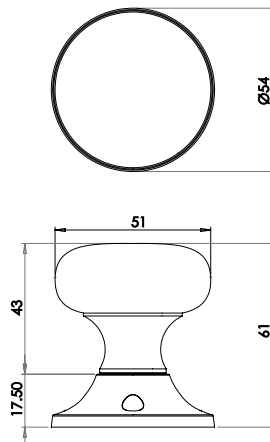

JR8MAB JR8MPN JR8MSN

MORTICE &
RIM KNOB
FURNITURE

Mushroom Mortice Knob Furniture

Material: Solid Brass

Unsprung

Available finishes

JV172APB JV172APC JV172ASC

Ronson Mortice Knob Furniture