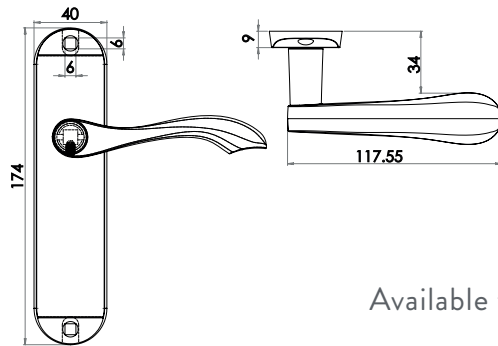

Available finishes

JV921PC

JV921SC