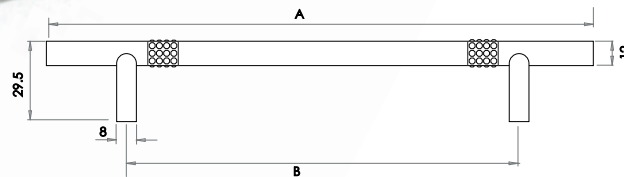

CRYSTAL
FURNITURE

Round Bar Cabinet Handle

Material: Solid brass & Swarovski crystal elements

2021
(A) Length 210mm
(B) Centres 160mm

Available finishes
2021PC 2021SC

2022
(A) Length 250mm
(B) Centres 200mm