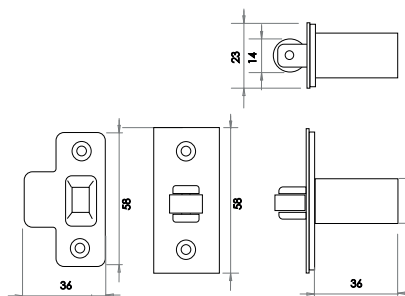

Adjustable Rollerbolt Catch - Nylon Roller

Available finishes

- J8074EB
- J8075PC