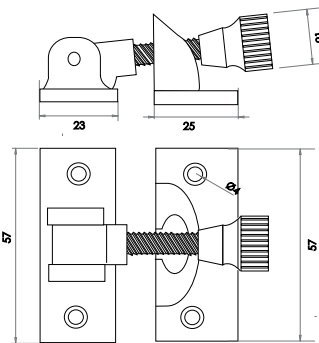

Heavy Brighton Fastener