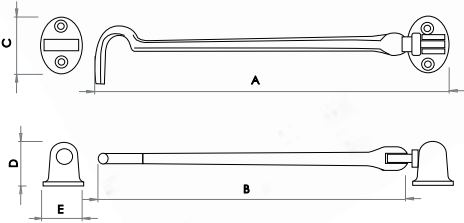

ACCESSORIES

Cabin Hooks

Cabin Hooks

Material: Solid Brass

JV110HPB	JV110HPC	JV110HSC	(A) 50mm	(B) 42mm	(C) 32mm	(D)16mm	(E) 20mm
JV110APB	JV110APC	JV110ASC	(A) 75mm	(B) 65mm	(C) 34mm	(D)16mm	(E) 22mm
JV110BPB	JV110BPC	JV110BSC	(A) 102mm	(B) 92mm	(C) 34mm	(D)16mm	(E) 22mm
JV110DPB	JV110DPC	JV110DSC	(A) 150mm	(B) 145mm	(C) 34mm	(D)16mm	(E) 22mm
JV110EPB	JV110EPC	JV110ESC	(A) 205mm	(B) 190mm	(C) 36mm	(D)16mm	(E) 25mm
JV110FPB	JV110FPC	JV110FSC	(A) 250mm	(B) 246mm	(C) 36mm	(D)19mm	(E) 25mm
JV110GPB	JV110GPC	JV110GSC	(A) 300mm	(B) 289mm	(C) 36mm	(D)19mm	(E) 25mm