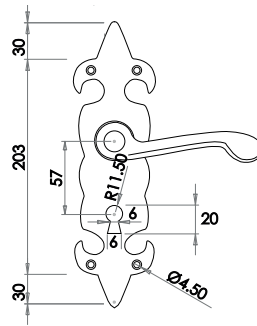

Available finishes

JAB83
Black