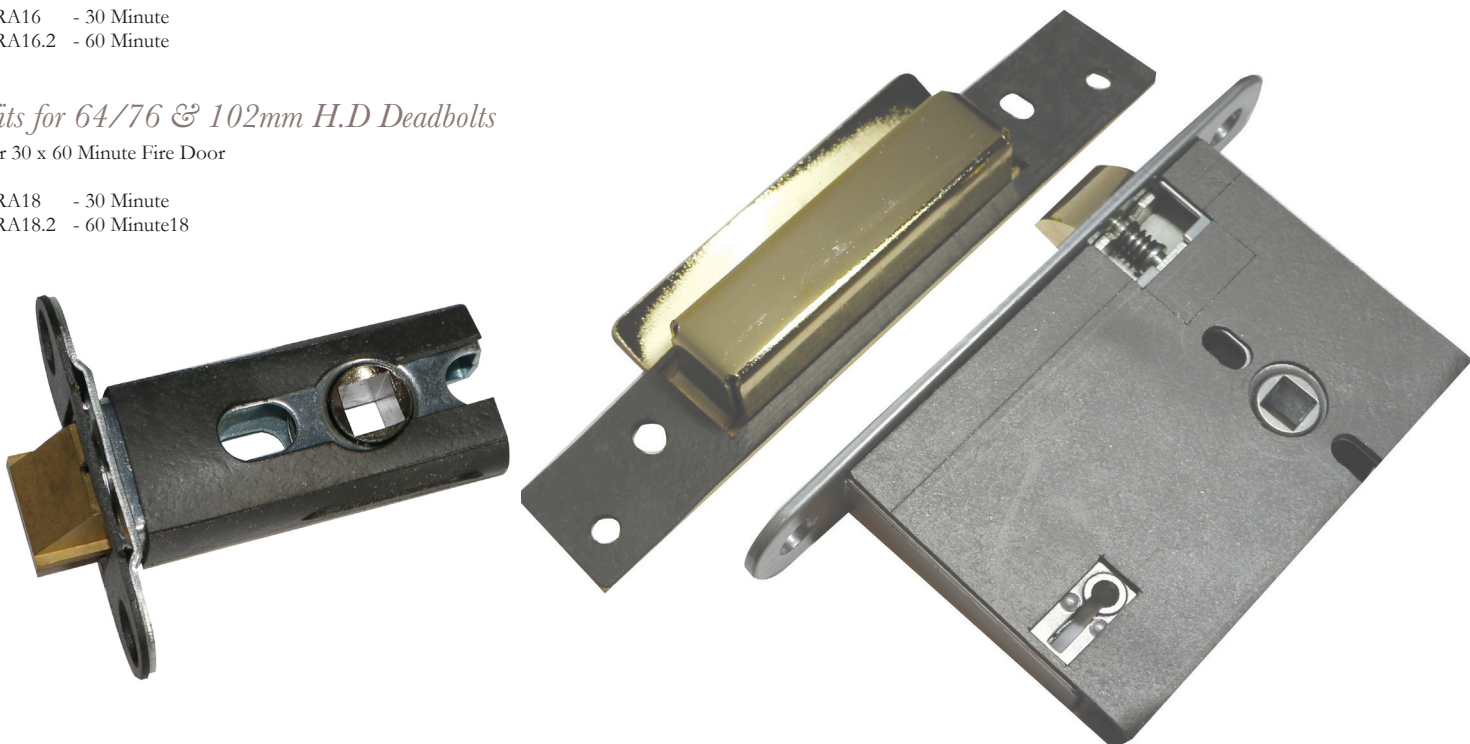

Intumescent Kits

Kits for Hinges

For 30 x 60 Minute Fire Door

102mm Square Hinges

GRA1 Pack of 4 - 30 Minute
GRA1.2 Pack of 4 - 60 Minute
GRA2 Pack of 6 - 30 Minute
GRA2.2 Pack of 6 - 60 Minute

102mm Radiused Hinges

GRA3 Pack of 4 - 30 Minute
GRA3.2 Pack of 4 - 60 Minute

GRA4 Pack of 6 - 30 Minute
GRA4.2 Pack of 6 - 60 Minute

Universal Din Locks Kits

For 30 x 60 Minute Fire Door

GRA9 - 30 Minute
GRA9.2 - 60 Minute

Universal Dead Locks Kits

For 30 x 60 Minute Fire Door
GRA10

Universal Kit for Lever Sashlocks

For 30 x 60 Minute Fire Door

GRA11

Kits for 64/76 & 102mm H.D Latches

For 30 x 60 Minute Fire Door

GRA16 - 30 Minute
GRA16.2 - 60 Minute

Kits for 64/76 & 102mm H.D Deadbolts

For 30 x 60 Minute Fire Door

GRA18 - 30 Minute
GRA18.2 - 60 Minute

Kits for Flushbolts

For 30 x 60 minute Fire Doors

150mm & 200mm Flushbolts

GRA7 - 30 Minute
GRA7.2 - 60 Minute

300mm & 450mm Flushbolts

GRA8 - 30 Minute
GRA8.2 - 60 Minute

Kits for FB Mortice Deadlocks

For 30 x 60 Minute Fire Door

GRA20 - Pack of 6

Universal Kit for 2 Lever Sashlocks

For 30 Minute Fire Door

GRA12

Universal Kit for Euro & Oval Profile Sashlocks

For 30 x 60 Minute Fire Door

GRA13

Kit for J3004 Concealed Door Security Chain

For 30 Minute Fire Door

GRA22

ACCESSORIES