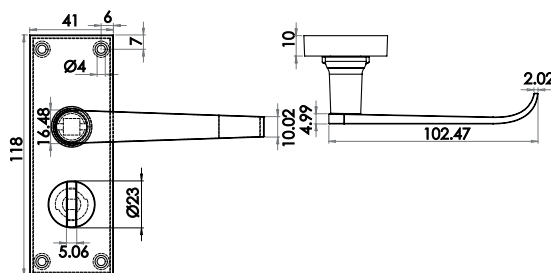

Available finishes

JV330B EB

LEVER ON
BACKPLATE

Privacy Set Short Plate

Available finishes

JV331PR EB

KONTRAX RANGE

Victorian Kontrax Scroll Lever