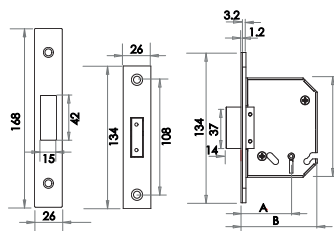

(A) 57mm (B) 76mm

JL1093PB JL1093SSS JL1093SC

Small Case Mortice Latch

Available finishes

(A) 44mm (B) 65mm

JL1040PVD JL1040SSS

(A) 57mm (B) 76mm

JL1041PVD JL1041SSS