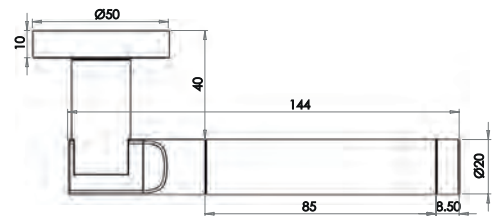

Lydia Lever on Rose

Material: Zinc

Available finishes

JV790PCSC