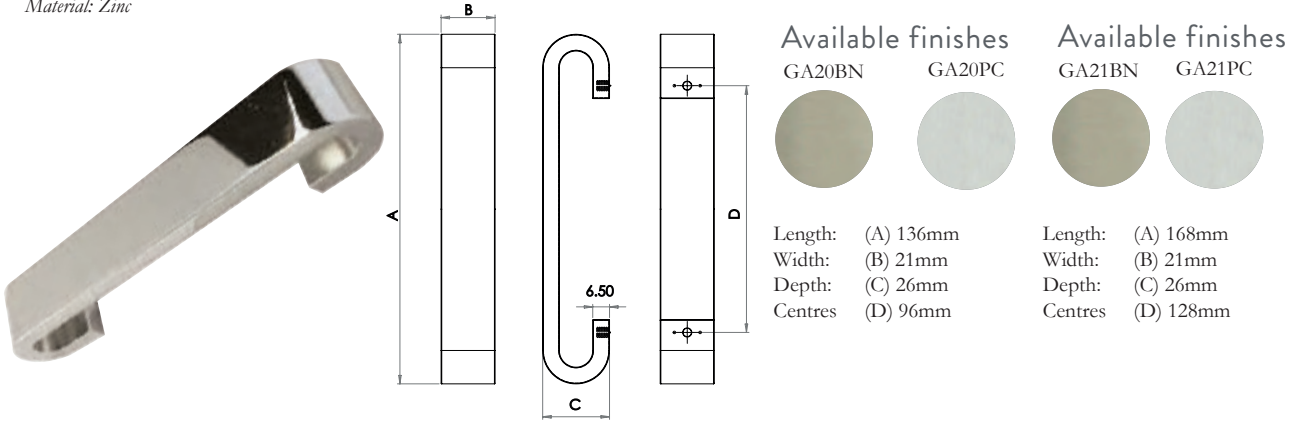

Cabinet Handles

Narvi Cabinet Handle

Material: Zinc