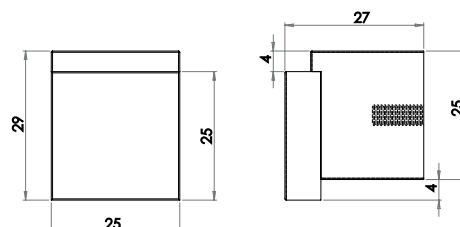

Cabinet Handles

Grata Cupboard Knob

Material: Zinc

Available finishes

GA800BN GA800PC

Dia: (A) Ø 34mm
Depth: (B) 24mm
Rose: (C) Ø14mm

Available finishes

GA801BN GA801PC

Dia: (A) Ø 27mm
Depth: (B) 23mm
Rose: (C) Ø12mm

Cylinder Cupboard Knob

Material: Stainless Steel

Available finishes

JH8921SSS

Dia: (A) Ø20mm
Depth: (B) 24mm

Available finishes

JH8922SSS

Dia: (A) Ø14mm
Depth: (B) 21mm

CABINET
FURNITURE

Polaris Cupboard Knob

Material: Zinc

Available finishes

GA33BN GA33PC

Ritto Cupboard Knob

Material: Aluminium

Available finishes

GA18BG GA18PC