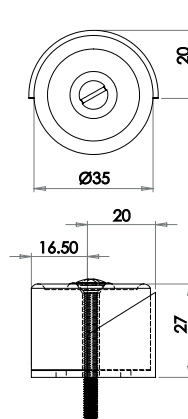

Shielded Door Stop

Floor Mounted

Available finishes

J1182