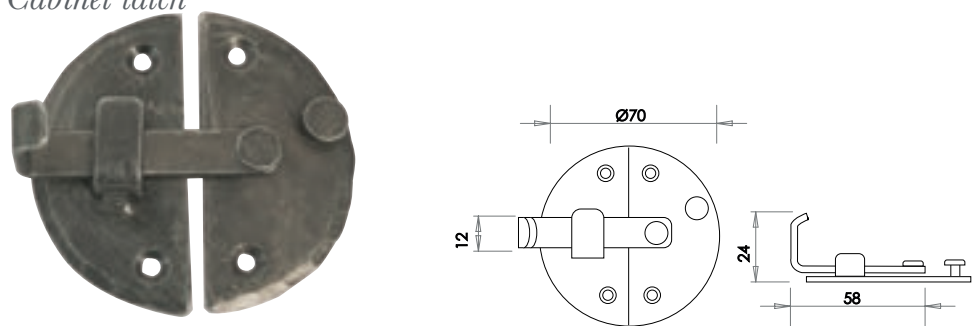

Cabinet latch

Available finishes

HF50
Pewter