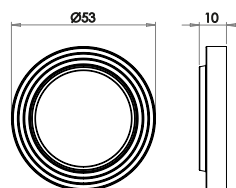

Available finishes

BUR74AB BUR74DB BUR74PN BUR74SB BUR74SN