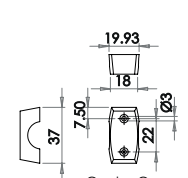

Locking Espagnolette Bolts To Suit Maximum Door Height 2400mm C/W Allen Key lock

Available finishes

JV3400PB   JV3400PC   JV3400SC

Locking Espagnolette Bolts To Suit Maximum Door Height 2400mm C/W Allen Key lock

Available finishes

JV633PB   JV633PC   JV633SC