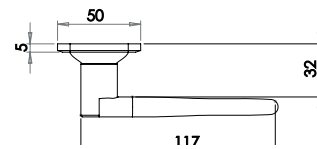

Available finishes

HF201
Pewter

ANTIQUE
RANGE