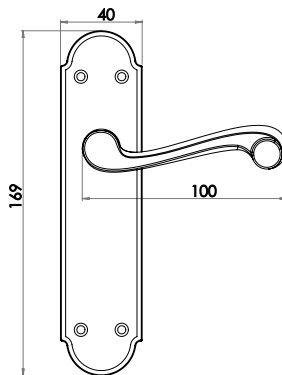

Available finishes

JV271AB JV271PC JV271SC

LEVER ON BACKPLATE