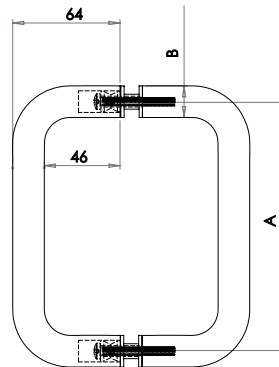

- JPS123A - (A) 225mm x (B) 22mm
- JPS123B - (A) 300mm x (B) 22mm
- JPS123C - (A) 425mm x (B) 22mm
- JPS123D - (A) 600mm x (B) 22mm

STAINLESS STEEL

Concealed rose

50mm x 5mm SSS Finish

- JSS19 - 16mm diameter to suit JSS219 & JSS220
- JSS22 - 19mm diameter to suit JSS119 & JSS120
- JSS25 - 22mm diameter to suit JSS122 & JSS222, JSS123 & JSS223