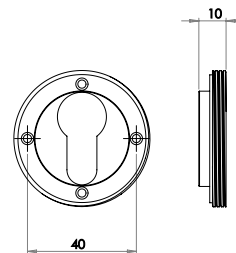

Inner Rose Choices

Standard Escutcheon Inner Rose

Available finishes

BUR60AB BUR60DB BUR60PN BUR60SB BUR60SN

Euro Profile Escutcheon Inner Rose

Available finishes

BUR61AB BUR61DB BUR61PN BUR61SB BUR61SN

Outer Rose Choices