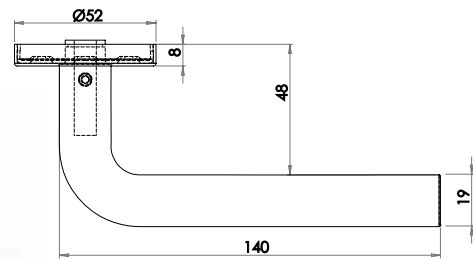

Radium Lever on Rose

Available finishes

JPS403 PSS

JSS403 SSS

JSS304 SSS