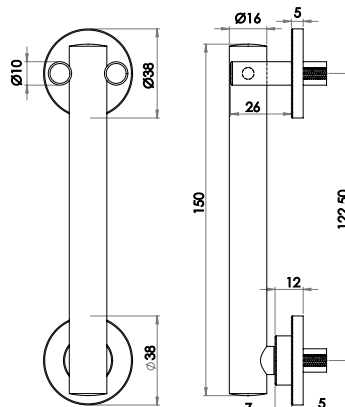

Door Knocker