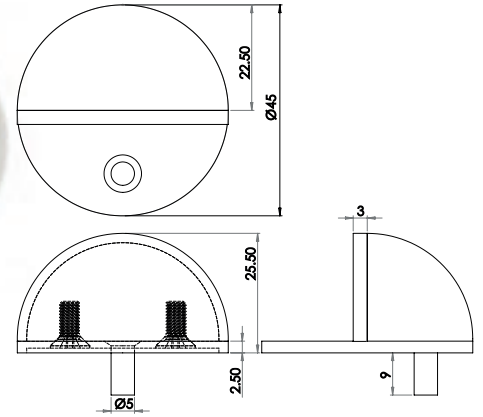

Oval Door Stop

GRADE 304

Available finishes

JSS08 SSS JPS08 PSS