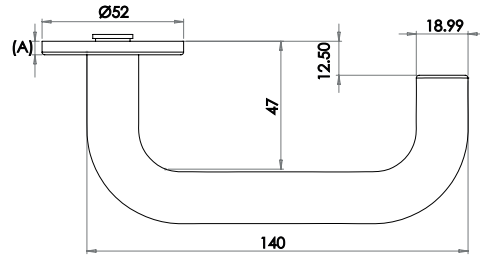

Orbit 19mm Lever on Rose