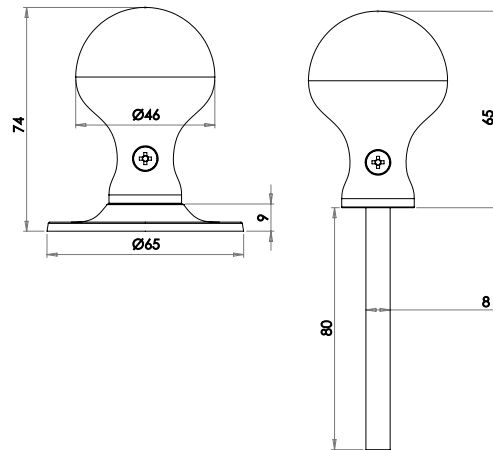

Available finishes

JAB5
Black

PEW5
Pewter

Oval Shape Mortice Knob

Available finishes

JAB48
Black

Ball Shape Rim Knob

Image shown in Pewter finish