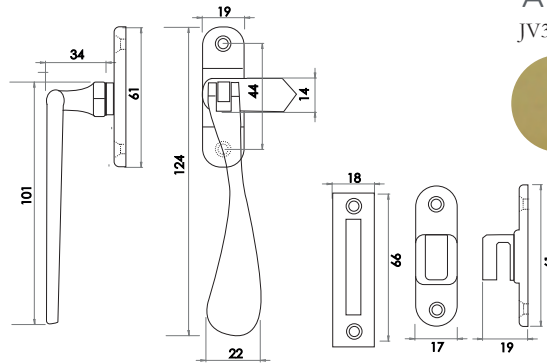

Available finishes

Casement Fastener

Available finishes

Casement Fastener