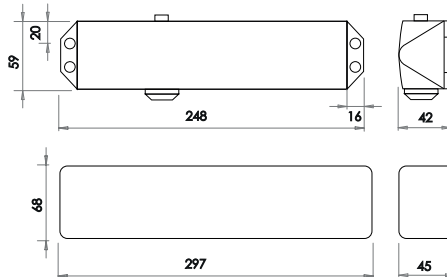

Contract Door Closer With Matching Arms BS-EN1154

Specifications

- Adjustable power size EN-2 to EN4
- Adjustable closing speed
- Adjustable latch action
- Adjustable delayed action
- Adjustable backcheck
- Maximum door width 1100mm
- Maximum door weight 80kg
- Universal application Figs 1,61 and 66