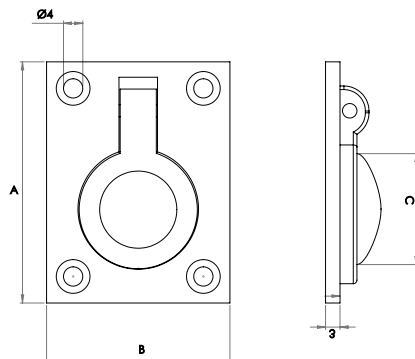

Available finishes

Flush Bolts

Flush Pulls

Available finishes

JV428BL JV428PB JV428PC JV428SC JV428WH (A)75mm (B)40mm (C)54mm
 JV428ABL JV428APB JV428APC JV428ASC JV428AWH (A)89mm (B)42mm (C)70mm
 JV428BBL JV428BPB JV428BPC JV428BSC JV428BWH (A)102mm (B)45mm (C)81mm