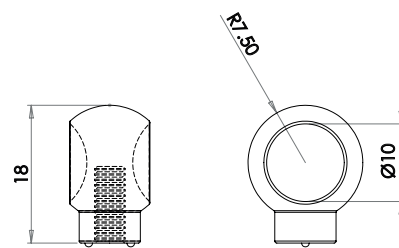

Cabinet Handles

Palla Cupboard Knob

Material: Zinc

Available finishes
GA1003BN GA1003PC

Dia: (A) Ø18mm
Depth: (B) 23mm
Rose: (C) Ø17mm

Available finishes
GA1002BN GA1002PC

Dia: (A) Ø22mm
Depth: (B) 28mm
Rose: (C) Ø21mm

Available finishes
GA1001BN GA1001PC

Dia: (A) Ø25mm
Depth: (B) 32mm
Rose: (C) Ø24mm

Iron Cupboard Knobs

Material: Iron

Available finishes
IRC3001

Dia: (A) Ø32mm
Depth: (B) 29mm
Rose: (C) Ø22mm

Available finishes
IRC3002

Dia: (A) Ø38mm
Depth: (B) 32mm
Rose: (C) Ø24mm

CABINET
FURNITURE

Dado Cupboard Knob

Material: Zinc

Available finishes
GA500PC GA500SC

Cubo Cupboard Knob

Material: Zinc

Available finishes
GA501PC GA501SN