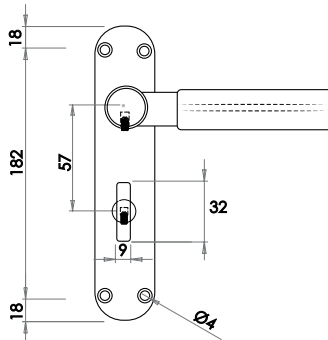

Ascot Suite - Brown or Black Leather

Material: Solid Brass & Leather

Available finishes

BROWN LEATHER

BLACK LEATHER

JV4008PC

JV4008SC

JV4012PC

JV4012SC

Available finishes

BROWN LEATHER

BLACK LEATHER

JV4007PC

JV4007SC

JV4011PC

JV4011SC

Available finishes

BROWN LEATHER

BLACK LEATHER

JV4009PC

JV4009SC

JV4013PC

JV4013SC

LEVER ON
BACKPLATE