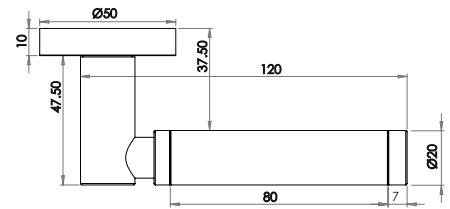

Avantime Lever on Rose

Material: Zinc

Available finishes

JV555PCSC