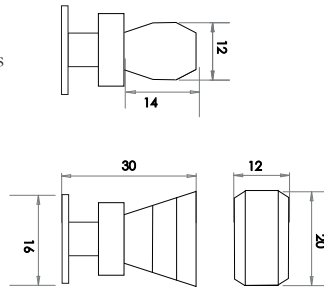

Cabinet Knob

Material: Solid brass & Swarovski crystal elements

Available finishes
2008PC