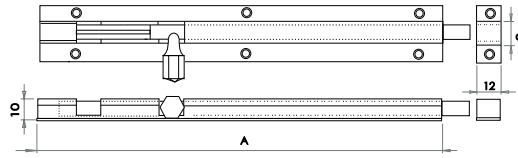

Barrel Bolts

Straight Aluminium Barrel Bolts