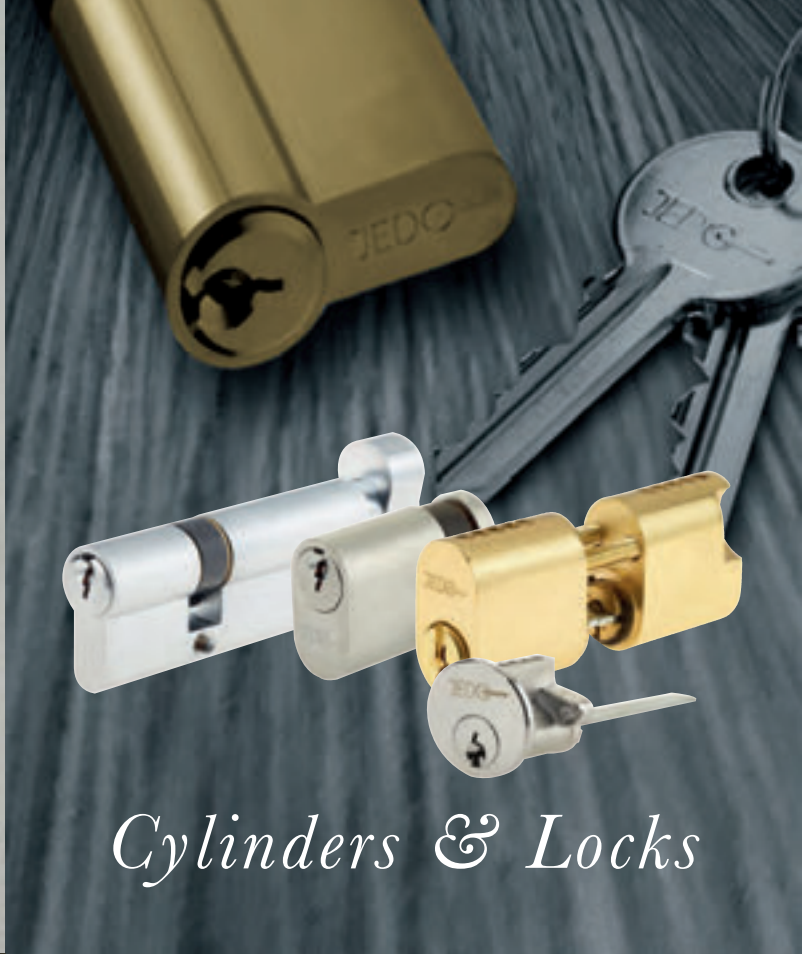

Door Furniture

Cylinders & Locks

Hand Forged

Hinges

*Trade only to discuss opening an account or to find your local stockist
Call 020 8648 1500 For More Information*

45 YEARS OF SUPPLYING QUALITY ARCHITECTURAL HARDWARE