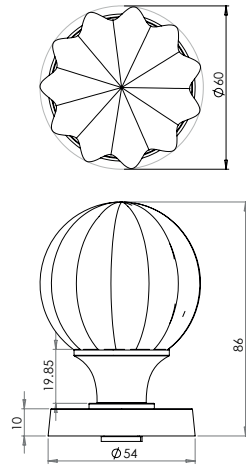

Unsprung

Available finishes

JH6000PB JH6000PC JH6000SC

Pumpkin Glass Mortice Knob Furniture

Material: Solid Brass & Glass

Unsprung

Available finishes

JH5202PB JH5202PC JH5202SC