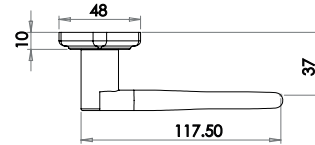

Available finishes

JAB400B
Black

PEW400B
Pewter