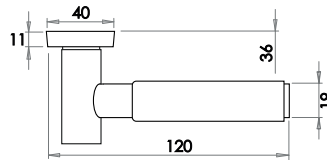

Ascot Suite - Brown or Black Leather

Material: Solid Brass & Leather

Available finishes

BROWN LEATHER

BLACK LEATHER

JV4008PC

JV4008SC

JV4012PC

JV4012SC

Available finishes

BROWN LEATHER

BLACK LEATHER

JV4007PC

JV4007SC

JV4011PC

JV4011SC

Available finishes

BROWN LEATHER

BLACK LEATHER

JV4009PC

JV4009SC

JV4013PC

JV4013SC

LEVER ON
BACKPLATE