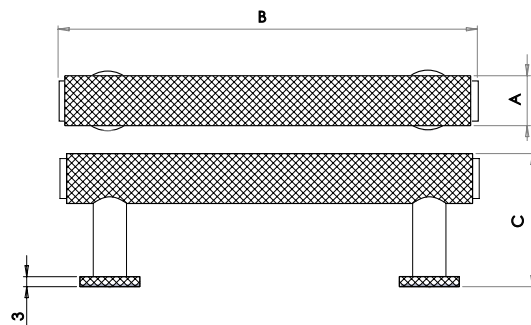

BUR512AB BUR512DB BUR512PN

BUR512SB BUR512SN

Dia: (A) Ø18mm
Length: (B) 273mm
Depth: (C) 41.50mm

CABINET
FURNITURE

Piccadilly Knurled Cabinet Handle

Centres 96mm

Available finishes

BUR410AB BUR410DB BUR410PN