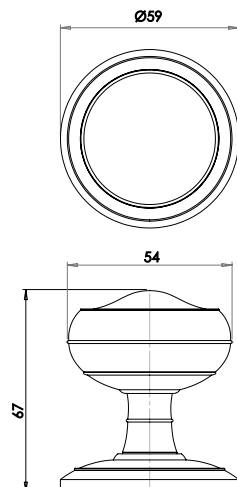

Coronet Mortice Knob Furniture

Material: Solid Brass

Unsprung