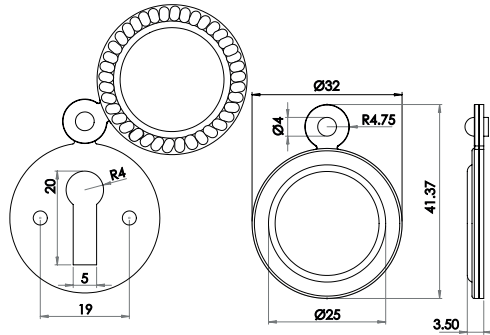

Round Covered Escutcheons

Georgian Covered Escutcheon Standard Keyway

Available finishes

JG13PB