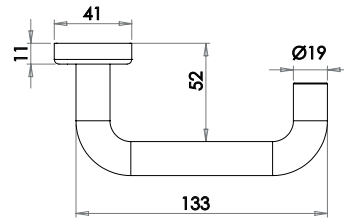

Lockset - Standard Keyway

Available finishes

J4670B

Latchset

Available finishes

J4671B

19mm Round Bar Lever on Plate SAA Finish

Euro Profile Lockset