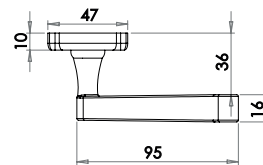

Available finishes

JAB301
Black

PEW301
Pewter

ANTIQU
RANGE