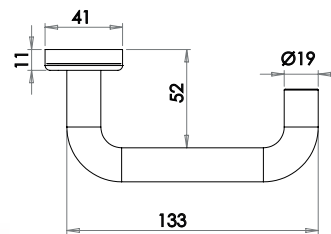

Available finishes

J4675B

ALUMINIUM RANGE

Bathroom

Available finishes

J4673B

Contract Lever on Plate SAA Finish

Lockset Long Plate