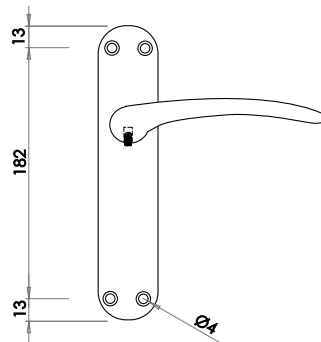

LEVER ON
BACKPLATE

Gull Suite

Material: Zinc

Lockset

Available finishes

JV496PC

JV496SC

Latchset