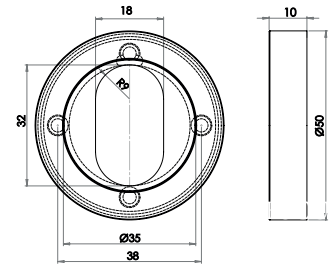

Euro Profile Round Rose

Material: Zinc

Available finishes

JV503EDB JV503EPC JV503EPVD JV503ERUS JV503ESC JV503ESN

Oval Profile Round Rose

Material: Zinc

Available finishes

JV503UPC JV503UPVD JV503USC