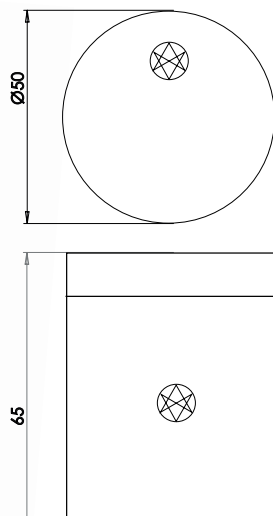

Available finishes

2012PB SILVER 2012PC SILVER 2012PB SILVER

Material: Solid brass & Swarovski crystal elements