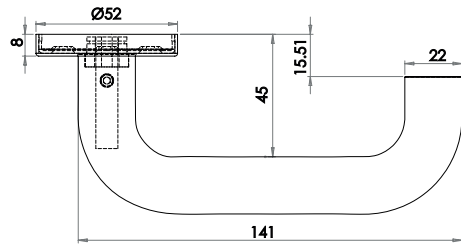

Orbit 22mm Lever on Rose