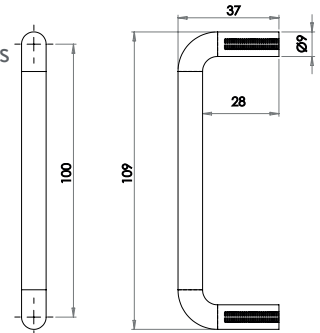

J1408

Drawer Pull

Available finishes

J4801

Hooks

Hat and Coat Hook

Available finishes

J4303