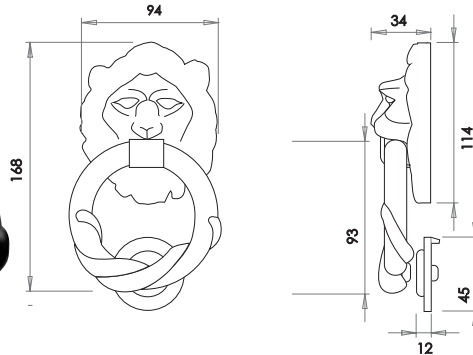

n.b we do not recommend pre cutting of doors as sizes are approximate and may differ to those shown

Antique Exterior Furniture

Lion Head Knocker

Available finishes

JAB8
Black

Ring Knocker

Image shown in Pewter finish