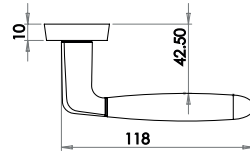

Available finishes

JV531EPCSC