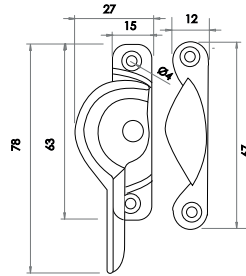

Available finishes

Narrow Fitch Fastener

Available finishes

WINDOW
FURNITURE.

Narrow Locking Fitch Fastener

Available finishes

Discover the range

www.frelan.co.uk