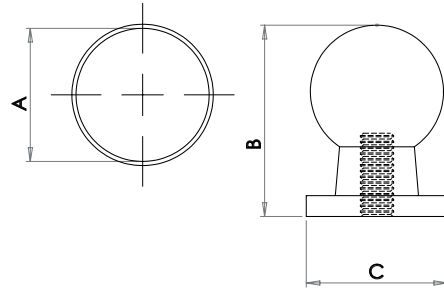

Cabinet Handles

Palla Cupboard Knob

Material: Zinc

Available finishes
GA1003BN GA1003PC

Dia: (A) Ø18mm
Depth: (B) 23mm
Rose: (C) Ø17mm