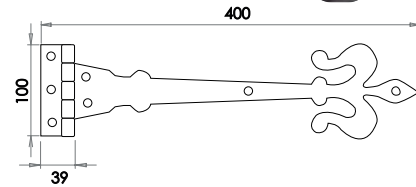

Available finishes

JAB90
Black