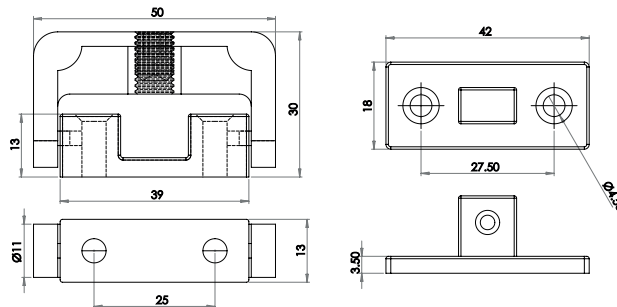

Window Security Locks

Available finishes

JL1819WH

PVCU DOOR
& WINDOW
FURNITURE

Narrow Locking Fitch Fastener