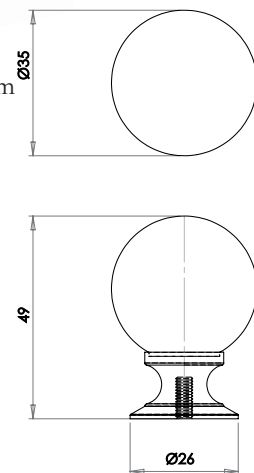

Available finishes

JH1151-35PB JH1151-35PC JH1151-35SC