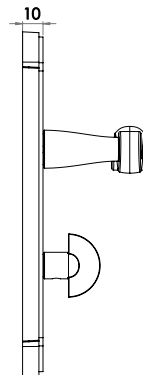

Marlow Suite

Material: Zinc

Available finishes

JV270AB JV270PC JV270SC

Available finishes

JV271AB JV271PC JV271SC

LEVER ON BACKPLATE

Available finishes

JV273AB JV273PC JV273SC