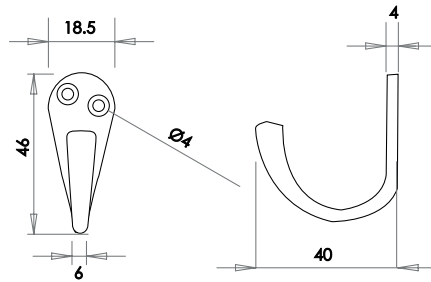

Robe Hooks

Single Robe Hook