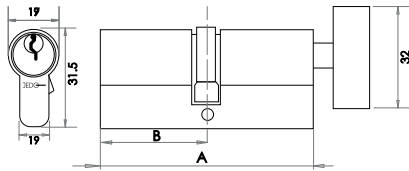

Available finishes

Cylinder & Turn All Cylinders supplied with 3 keys

n.b. Dimension C is always the turnside

To Differ

- (A) 60mm (B) 30mm
- JL-60EPCTPB
- JL-60EPCTPC
- JL-60EPCTSC

- (A) 90mm (B) 45mm
- JL-90EPCTPB
- JL-90EPCTPC
- JL-90EPCTSC