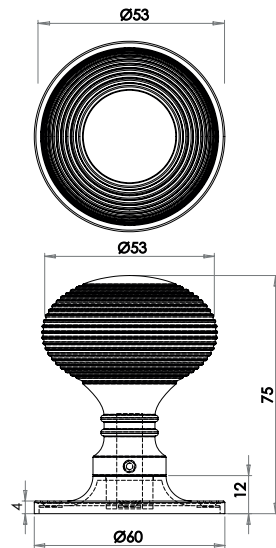

Reeded Mortice Knob Furniture

Material: Solid Brass
Unsprung