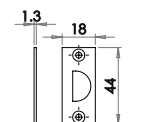

Angled Plate

Flat Plate