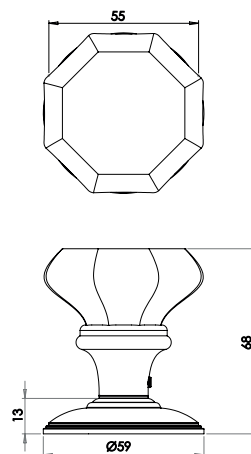

Flower Glass Mortice Knob Furniture

Material: Solid Brass & Glass

Unsprung

Available finishes

JH7020PB JH7020PC JH7020SC