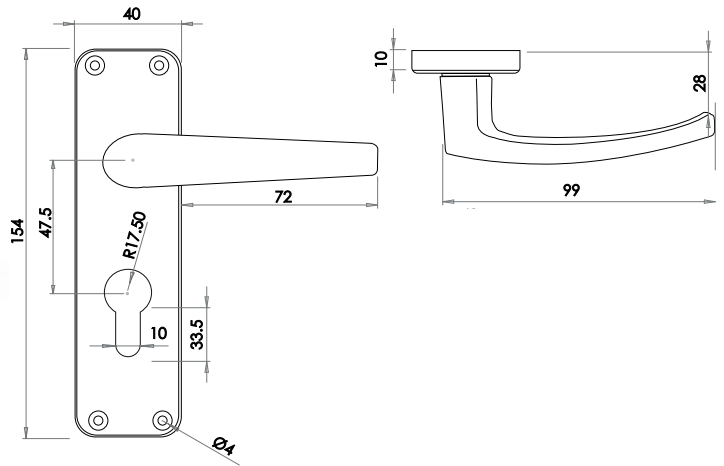

Available finishes

J5601 SAA

Latchset Short Plate

Available finishes

J5600 SAA

Contract Lever on Plate SAA Finish

Euro Profile Lockset Long Plate

Available finishes