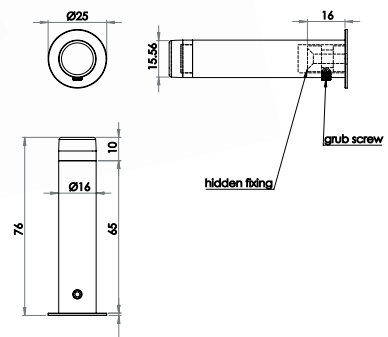

Cylinder Projecting Door Stop

Available finishes

JSS700 SSS JPS700 PSS