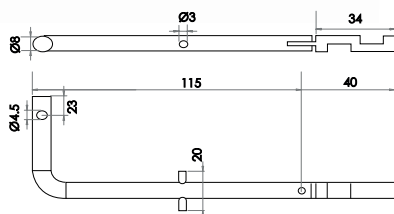

Fire Brigade Locks

Keys supplied separately

Padlocks

Mortice Locks

n.b. Fire tested when fitted with intumescent kit see page 329

FB Slamlock

Keys for FB Locks

Drop Key

Keys for Padlocks

- JLFBK
  Key for FB Padlock
- JLFB11K
  Key for FB11 Padlock
- JLFB14K
  Key for FB14 Padlock
- JLFB
  Key for JLFB Padlock

Keys for locks

- JLFB1K
  Key for FB1 Mortice lock
- JLFB2K
  Key for FB2 Mortice lock
- JLFB4K
  Key for FB4 Slamlock