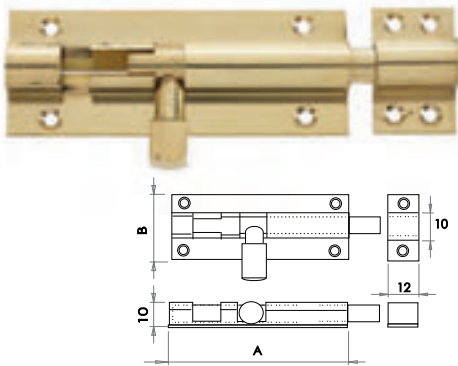

Accessories

Discover the range

www.frelan.co.uk

Barrel Bolts

Straight Brass Barrel Bolts

Available finishes

PB	PC	SC	
J1001BA	J1001CA	J1001DA	(A) 38mm (B) 25mm
J1001BB	J1001CB	J1001DB	(A) 50mm (B) 25mm
J1001BC	J1001CC	J1001DC	(A) 64mm (B) 25mm
J1001BD	J1001CD	J1001DD	(A) 75mm (B) 25mm
J1001BE	J1001CE	J1001DE	(A) 100mm (B) 25mm
J1001BF	J1001CF	J1001DF	(A) 150mm (B) 25mm
J1001PB-4	J1001PC-4	J1001SC-4	(A) 100mm (B) 38mm
J1001PB-6	J1001PC-6	J1001SC-6	(A) 150mm (B) 38mm
J1001PB-8	J1001PC-8	J1001SC-8	(A) 200mm (B) 38mm