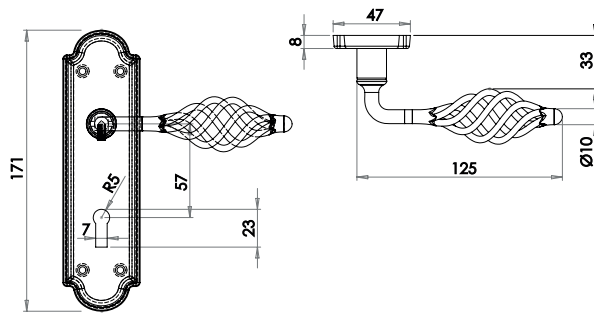

Available finishes

IRC4000