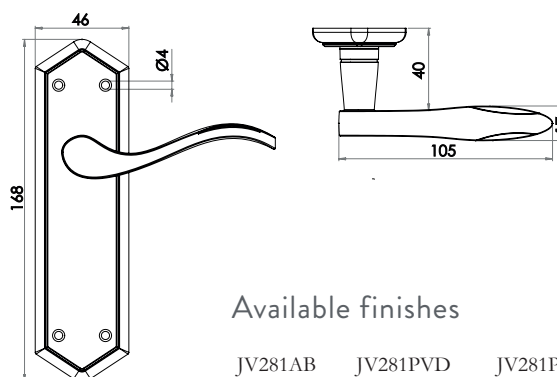

Available finishes