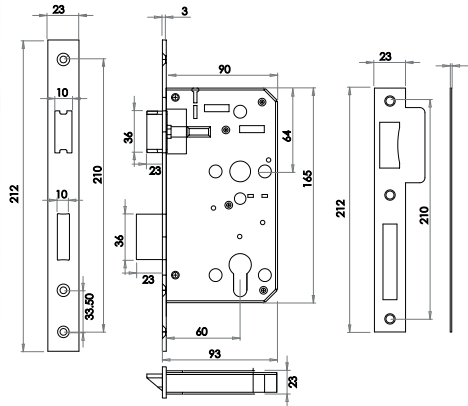

Architectural 72mm Din Locks

Nightlatch Square Plates

JL-DNL60SSS

Nightlatch Radiused Plates

JL-DNL60RSSS

n.b. Fire tested when fitted with intumecent kit see page 329

Available finishes

SSS

Escape Lock Square Plates

JL-DE60SSS

Escape Lock Radiused Plates

JL-DE60RSSS

n.b. Fire tested when fitted with intumecent kit see page 329

Available finishes

SSS

n.b. Conforms to BS when fitted & operated with JSS01 or JSS13

BS3621 Insurance Rated Locks

5 Lever Sashlocks

n.b. Fire tested when fitted with intumecent kit see page 329

Available finishes
(A) 44mm (B) 65mm

JL-BSS64EB JL-BSS64PC JL-BSS64SC

(A) 57mm (B) 76mm

JL-BSS76EB JL-BSS76PC JL-BSS76SC

5 Lever Deadlocks

n.b. Fire tested when fitted with intumecent kit see page 329

Available finishes
(A) 44mm (B) 65mm

JL-BSD64EB JL-BSD64PC JL-BSD64SC

(A) 57mm (B) 76mm

JL-BSD76EB JL-BSD76PC JL-BSD76SC