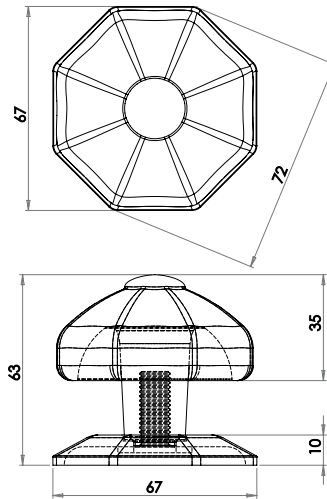

Centre Door Knob

Image shown in Black finish

Available finishes

JAB6
Black

PEW6
Pewter

Bell Push

Image shown in Pewter finish