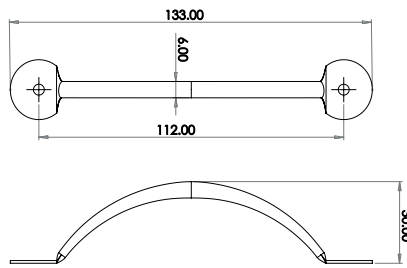

Tear Pull Handle

Image shown in Pewter finish

Available finishes

VF52B Pewter VFB52B Black VFX52B Beeswax

Bow Handle

Image shown in Pewter finish

Available finishes

VF28A Pewter VFB28A Black VFX28A Beeswax