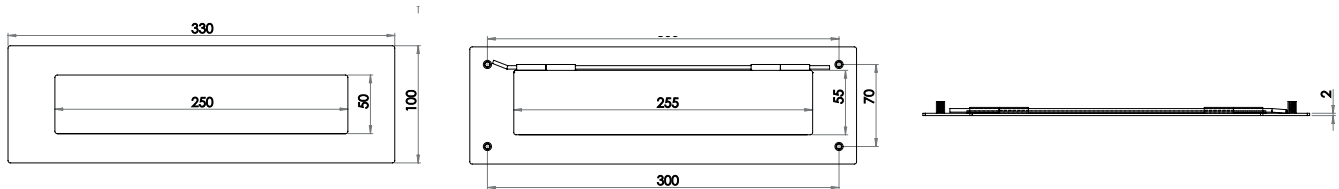

Cylinder Projecting Door Stop

Available finishes

JSS700 SSS JPS700 PSS

Exterior Door Furniture

Letterplate

Available finishes

JSS3009 SSS

nb. We do not recommend pre cutting of doors as sizes are approximate and may differ to those shown.