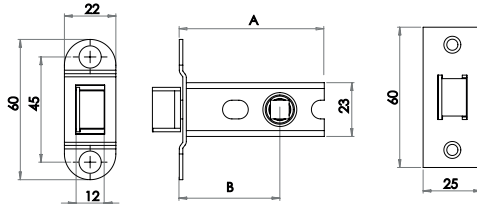

JL-HDT64

(A) 59mm (B) 44mm

JL-HDT76

(A) 72mm (B) 57mm

JL-HDT102

(A) 97mm (B) 57mm

LOCKS & LATCHES

Accessory Packs