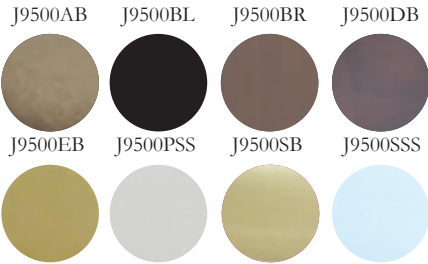

Available finishes