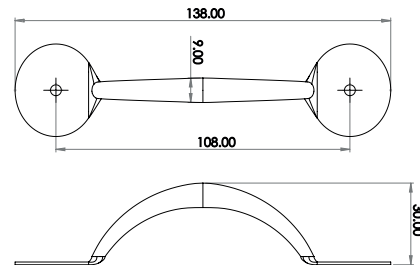

Available finishes

VF28B Pewter   VFB28B Black   VFX28B Beeswax

Cabinet handle

Image shown in Pewter finish