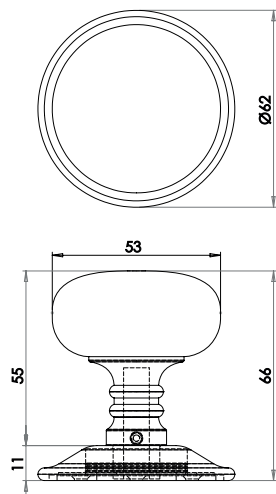

Mushroom Mortice Knob Furniture

Material: Solid Brass

Unsprung - with Concealed Rose