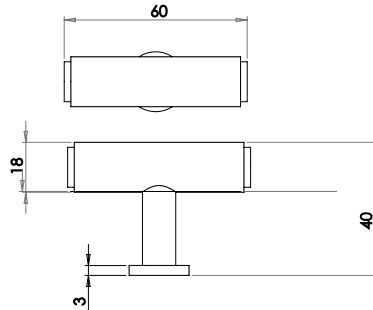

Available finishes

Belgrave T Bar Cupboard Knob

n.b Handle may be fitted without roses if required

Available finishes

Piccadilly Knurled Cupboard Knob

Available finishes

Piccadilly Knurled T Bar Cupboard Knob