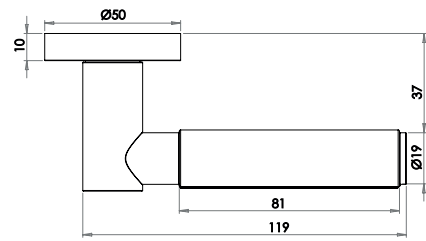

Ascot Lever on Rose

Material: Solid Brass & Black Leather

Available finishes

JV4010PC

JV4010SC