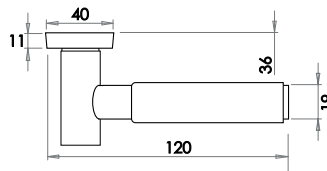

Ascot Suite - Brown or Black Leather

Material: Solid Brass & Leather

Available finishes

BROWN LEATHER

BLACK LEATHER

JV4008PC

JV4008SC

JV4012PC

JV4012SC

Available finishes

BROWN LEATHER

BLACK LEATHER

JV4007PC

JV4007SC

JV4011PC

JV4011SC

Available finishes

BROWN LEATHER

BLACK LEATHER

JV4009PC

JV4009SC

JV4013PC

JV4013SC

LEVER ON
BACKPLATE