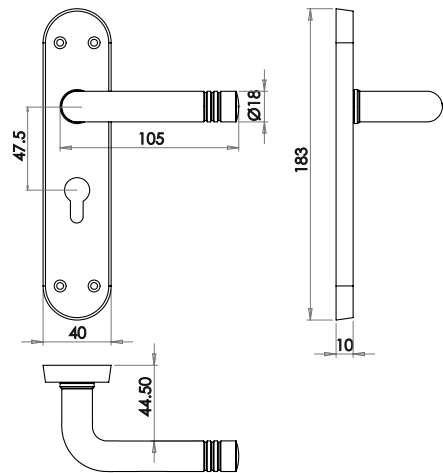

Available finishes

JV660EPB

JV660EPC

JV660ESC