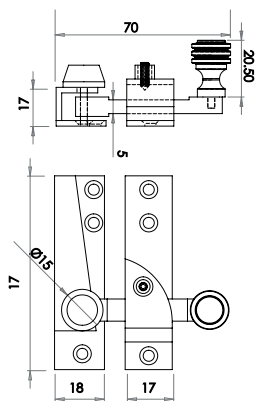

Lockable Quadrant Sash Fastener