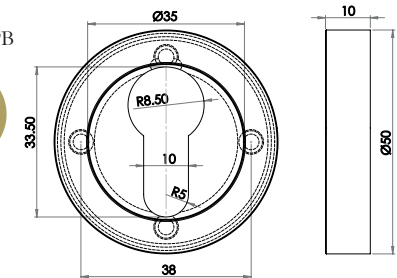

Available finishes

JV503EPBSC JV503EPCBN JV503EPCSC JV503EPCSN JV503ESCPB