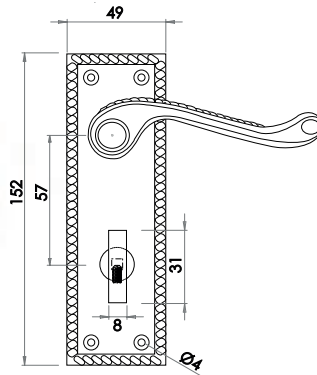

Latchset Long Plate

Available finishes

JG1APB

Georgian Suite

Material: Solid Brass

Bathroom

Available finishes

JG1BPB