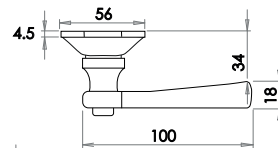

Available finishes

JAB83B
Black