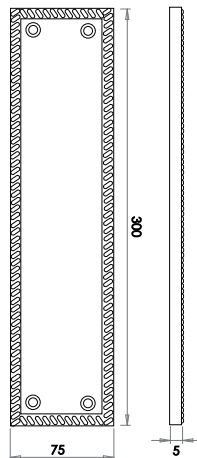

Georgian

Material: Solid brass

Available finishes

JG10PB