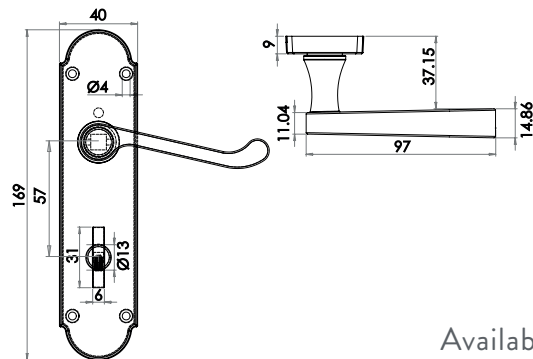

Bathroom

Available finishes

JV350B EB

LEVER ON BACKPLATE

KONTRAX RANGE

Victorian Kontrax Straight Lever

Material: Zinc

Lockset Long Plate