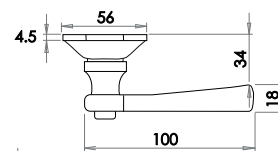

Available finishes

JAB84
Black