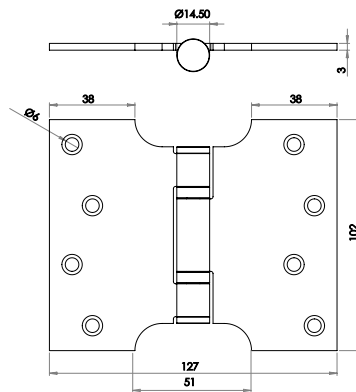

Stainless Steel Ball Bearing Parliament Hinges

102 x 127 x 3mm C/W Screws