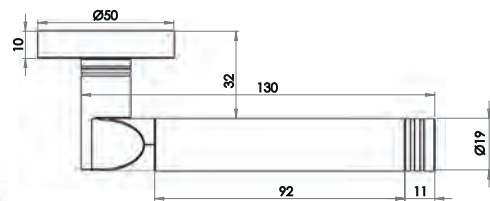

Octavia Lever on Rose

Material: Zinc