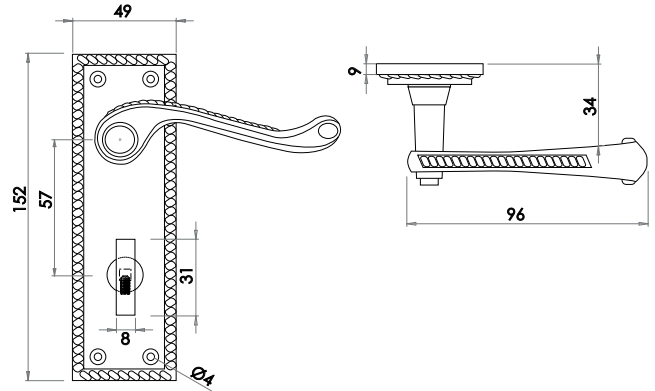

Latchset Short Plate

Available finishes

JG112 EB

Georgian Kontrax Suite

Material: Zinc

Bathroom Long Plate

Available finishes

JG111B EB