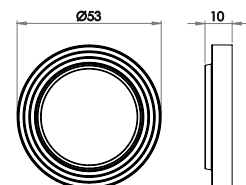

Available finishes

BUR52AB BUR52DB BUR52PN BUR52SB BUR52SN

Reeded

Available finishes

BUR53AB BUR53DB BUR53PN BUR53SB BUR53SN

Matching Escutcheons

Matching Turn & Release

For more options & details see Pages 43 & 44