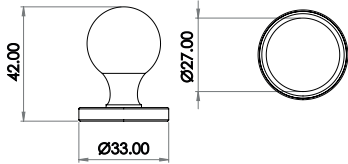

Valley Forge Cabinet Furniture

Round Cabinet Knob

Image shown in Black finish