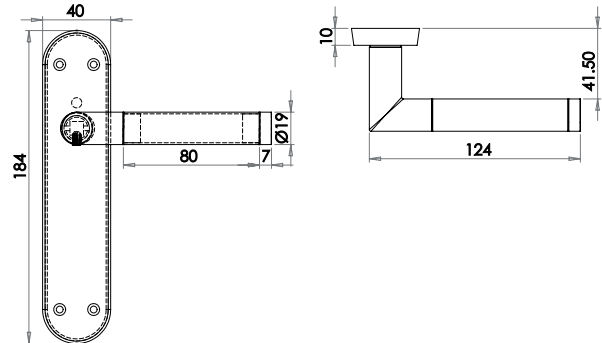

Available finishes

JV437PCSC

LEVER ON BACKPLATE