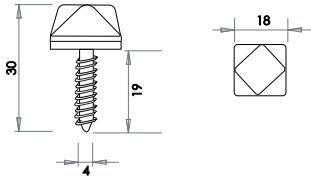

Approximate Size shown
Each stud varies in size

Available finishes

JAB29
Black

Covered Escutcheon

Available finishes

PEW42
Pewter

Covered Escutcheon

Available finishes