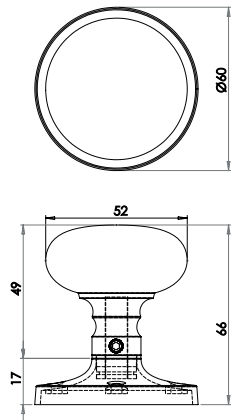

Oval Glass Turn & Release

Available finishes

JH6001PB JH6001PC JH6001SC

Kontrax Mushroom Mortice Knob Furniture
Sprung

Available finishes

Kontrax Oval Mortice Knob Furniture
Sprung

Available finishes

MORTICE &
RIM KNOB
FURNITURE