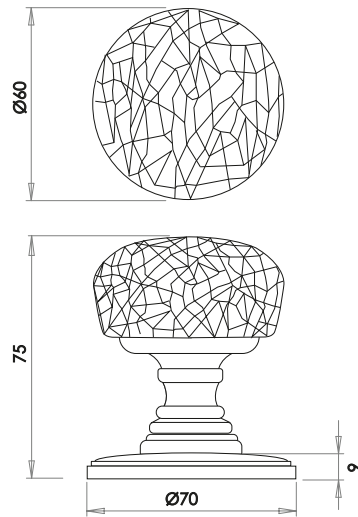

Unsprung

Available finishes

JC50

Grey Crazed Porcelain Mortice Knob Furniture

Material: Solid Brass & Porcelain

Unsprung

Available finishes

JC40PC