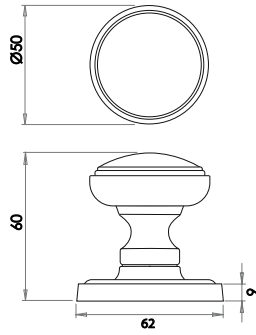

Linea Mortice Knob Furniture

Material: Solid Brass

Unsprung

Available finishes

JV68PB JV68PC JV68SC