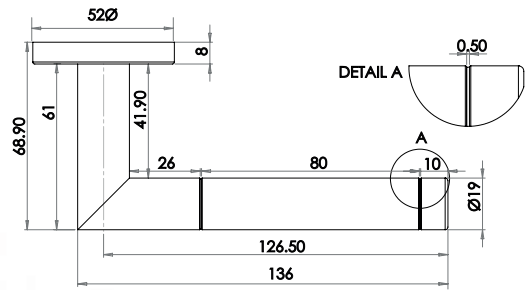

Cambrio Lever on Rose
Mitred Lever

Available finishes

JSSPS701 SSPSS

STAINLESS
STEEL