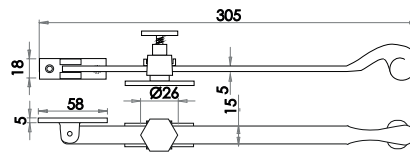

JAB35

Screwdown Stay

JAB62A

JAB62B

Available finishes

Antique Window Furniture

Casement Fastener

Image shown in Pewter finish