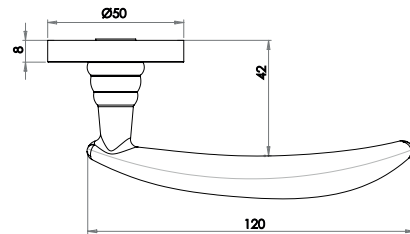

Kubus Curved Lever on Rose

Material: Solid Brass

Available finishes

JV4002DB JV4002PC JV4002SC

Arc Lever on Rose

Material: Solid Brass

Available finishes

JV450PC JV450SC