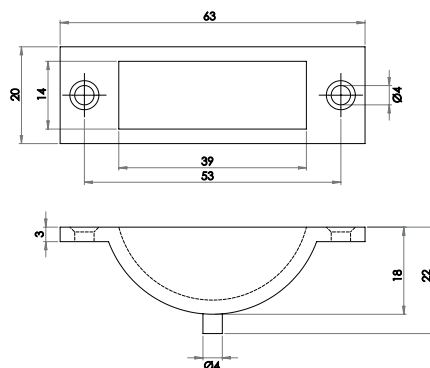

Easy Clean Bolt Socket

Available finishes

JV5643PB JV5643PC JV5643SC