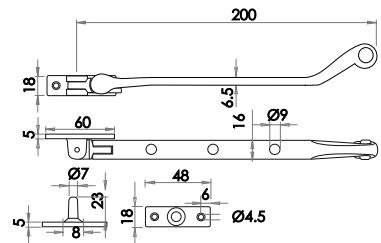

Casement Stay

Image shown in Pewter finish

Available finishes

Casement Stay

Available finishes

Screwdown Stay

Available finishes