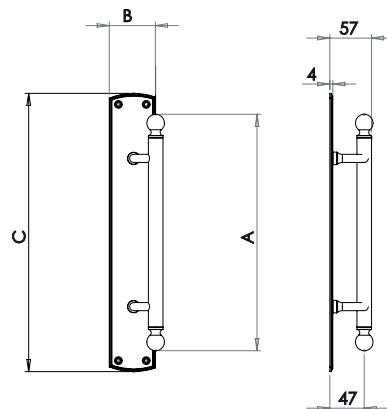

Blenheim

Material: Solid brass

JV3696
(A) 275mm
(B) 63mm
(C) 380mm

JV3697
(A) 310mm
(B) 75mm
(C) 380mm