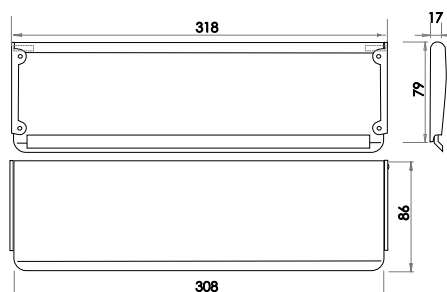

Inner Tidy

Available finishes

JAB112
Black

n.b we do not recommend pre cutting of doors as sizes are approximate and may differ to those shown