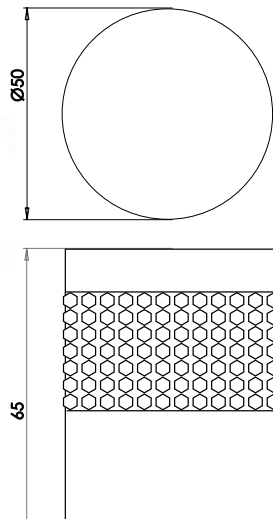

Available finishes

2000-60PB 2000-60PC 2000-60SC

Material: Solid brass & Swarovski crystal elements