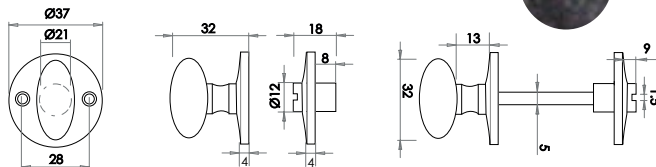

Bathroom Turn & Release

For use with Deadbolts
5mm Spindle

Available finishes

JAB82
Black

Handrail Bracket

Available finishes

JAB91
Black

ANTIQU
RANGE