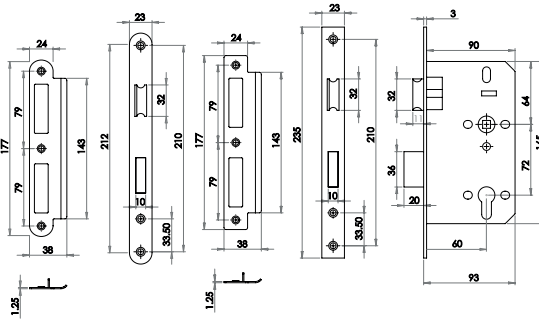

Architectural 72mm Din Locks

certifire BS-EN 12209:2003

Sashlock Square Plates
JL-DS60SSS

Sashlock Radiused Plates
JL-DS60RSSS

n.b. Fire tested when fitted with intumecent kit see page 329

Available finishes

SSS

Deadlock Square Plates
JL-DD60SSS

Deadlock Radiused Plates
JL-DD60RSSS

certifire BS-EN 12209:2003

n.b. Fire tested when fitted with intumecent kit see page 329