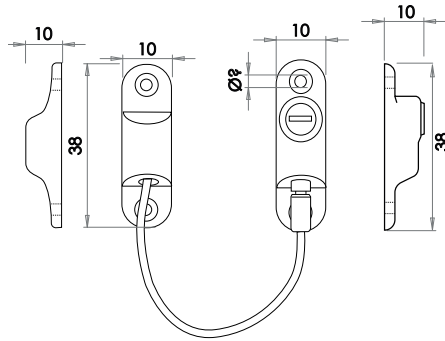

Secondary Security fittings

Cable Window Restrictor

BS-EN 14351-1:2006 +A2:2016

Load Bearing Capacity: 350 N.

Available finishes

JL1821WH