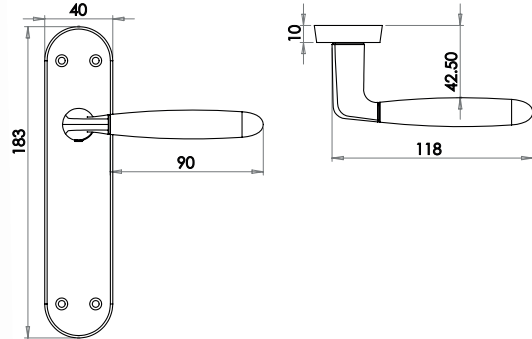

JV531EPCSC

Stylo Suite

Material: Zinc

Latcheset

Available finishes

JV532PCSC

LEVER ON
BACKPLATE

Bathroom