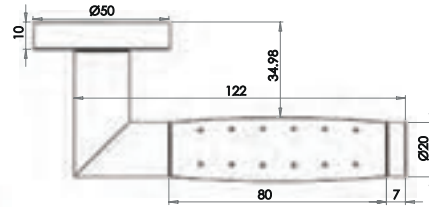

Aerodeck Lever on Rose

Material: Zinc

Available finishes

JV482PCSC

LEVER
ON ROSE