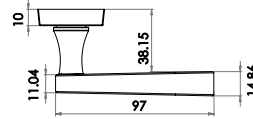

LEVER ON
BACKPLATE

Victorian Scroll Lever Suite

Lockset

- JV10DB Material Solid Brass
- JV10PB Material Solid Brass
- JV10PC Material Zinc
- JV10SC Material Zinc

Available finishes

Bathroom

- JV10BDB Material Solid Brass
- JV10BPB Material Solid Brass
- JV10BPC Material Zinc
- JV10BSC Material Zinc