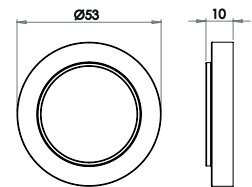

Available finishes

BUR50AB BUR50DB BUR50PN BUR50SB BUR50SN