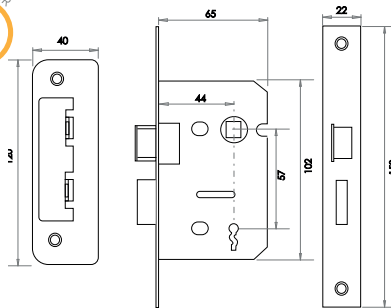

Tested with intumescent kit see page 329

Available finishes

JL470BL
Black