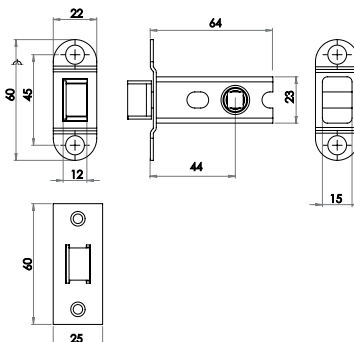

Tested with intumescent kit see page 329

Available finishes

JL-HDT64BL
Black

Tested with intumescent kit see page 329