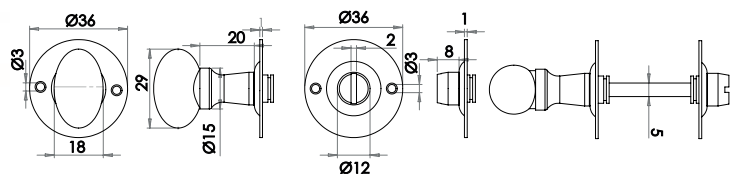

Available finishes

JH6001PB JH6001PC JH6001SC