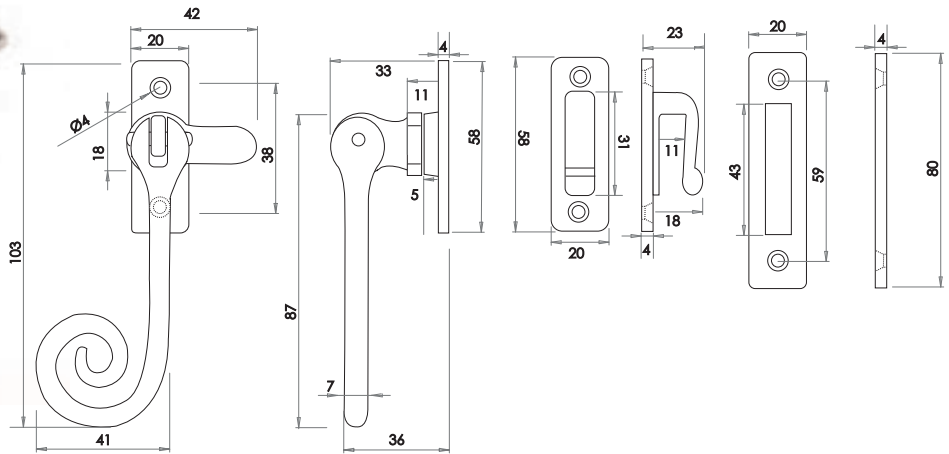

Available finishes

VF20A

VF20B

VF20C

VALLEY FORGE RANGE

Curly Tail Casement Fastener

Image shown in Pewter finish

Available finishes