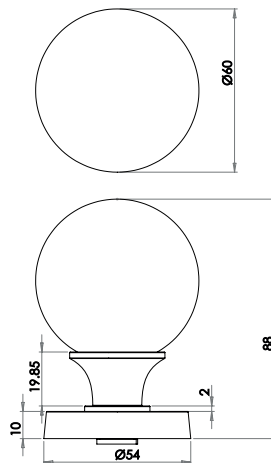

JKA70MPB JKA70MPN JKA70MSN

Frosted Ball Glass Mortice Knob Furniture

Material: Solid Brass & Glass

Sprung

Available finishes

JH5204PB JH5204PC JH5204SC

MORTICE &
RIM KNOB
FURNITURE

White Porcelain Mortice Knob Furniture