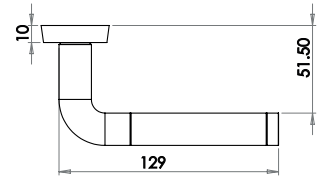

Discover the range

www.frelan.co.uk

Twin Suite

Material: Zinc

Lockset

Available finishes

JV431PCSC

Euro Profile Lockset