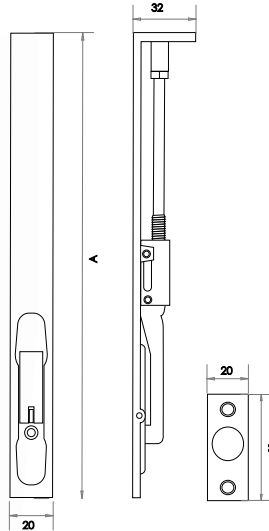

Brass Lever Action Flushbolts

Available finishes

PB

- JV5640BPB
- JV5640CPB
- JV5640DPB
- JV5640EPB

PC

- JV5640BPC (A) 150mm
- JV5640CPC (A) 200mm
- JV5640DPC (A) 250mm
- JV5640EPC (A) 305mm

SC

- JV5640BSC
- JV5640CSC
- JV5640DSC
- JV5640ESC

SN

- JV5640BSN (A) 150
- JV5640CSN (A) 200
- JV5640DSN (A) 250
- JV5640ESN (A) 350

ACCESSORIES