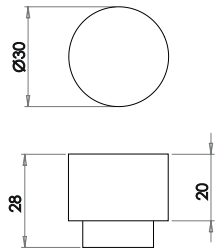

Burlington Cabinet Handles

Material: Solid Brass

Westminster Round Cupboard knob