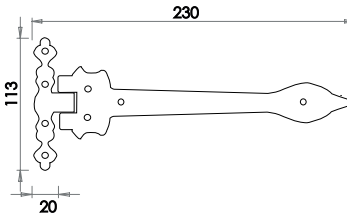

Antique Exterior Furniture

JAB59
Black

JAB60
Black

Gate Hinge

JAB37A
Black

JAB37B
Black

JAB37A

Thumb Gate Latch

JAB30
Black

JAB18
Black

ANTIQU
RANGE