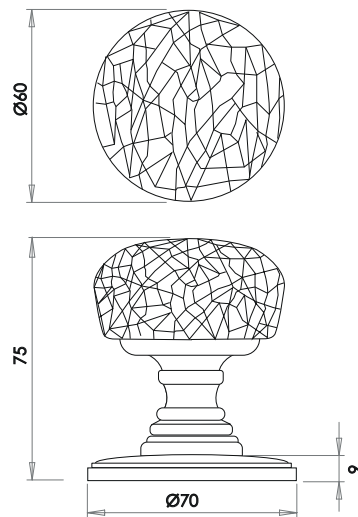

Unsprung

Available finishes

JH1150PB JH1150PC JH1150SC

Cream Crazed Porcelain Mortice Knob Furniture

Material: Solid Brass & Porcelain

Unsprung

Available finishes

JC30PC