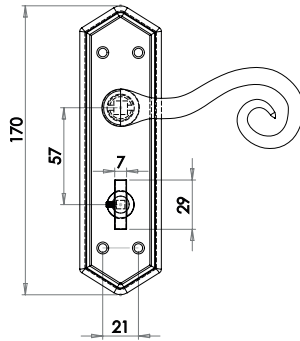

Available finishes

JAB400B
Black

PEW400B
Pewter