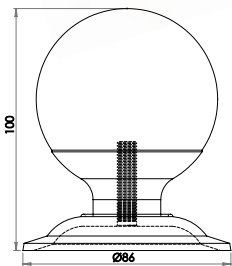

Bromley Centre Door Knob

Material: Solid Brass