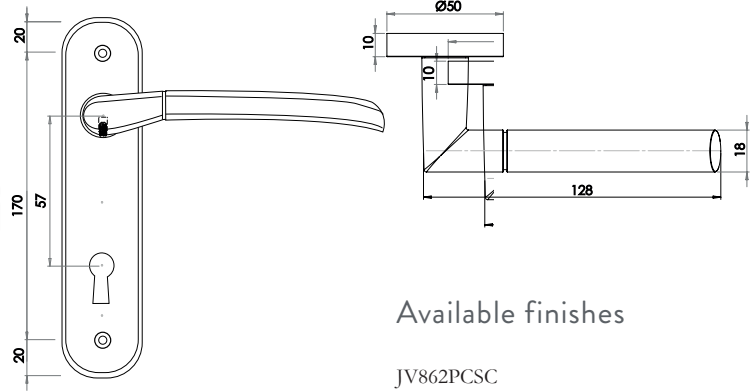

LEVER ON
BACKPLATE

Privacy Set Short Plate

Available finishes

JG112PR EB

KONTRAX RANGE

Lorenzo Suite

Material: Aluminium

Lockset