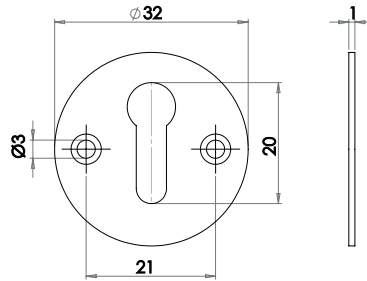

J1400

nb. We do not recommend pre cutting of doors as sizes are approximate and may differ to those shown.

Escutcheon

Available finishes

J1407

Cylinder Pull

Available finishes

J2601