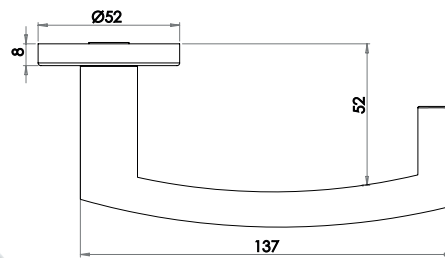

Juno Lever on Rose