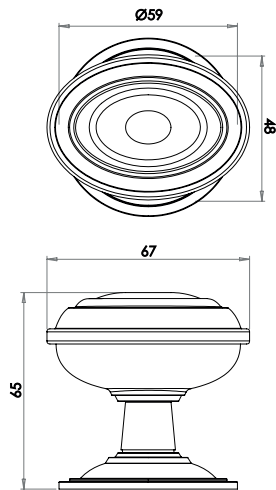

Ronson Mortice Knob Furniture

Material: Solid Brass

Unsprung