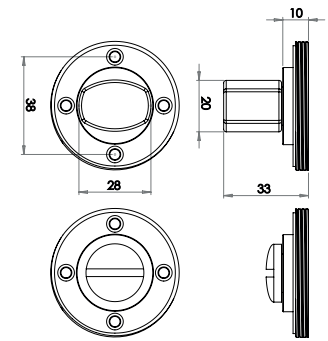

Available finishes

BUR81AB BUR81DB BUR81PN BUR81SB BUR81SN