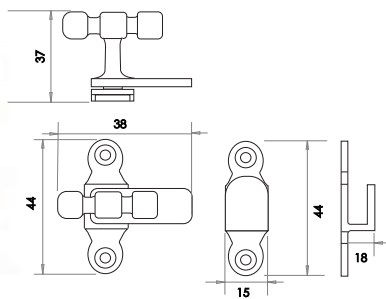

Catches

Showcase Catch

Available finishes
JV87PB