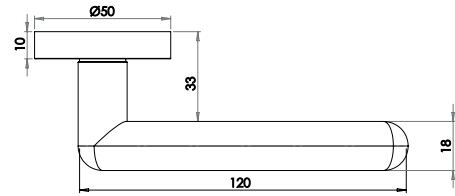

Mailand Lever on Rose

n.b. Dark Bronze finish not currently fire tested

Material: Zinc
Dark Bronze-Solid Brass