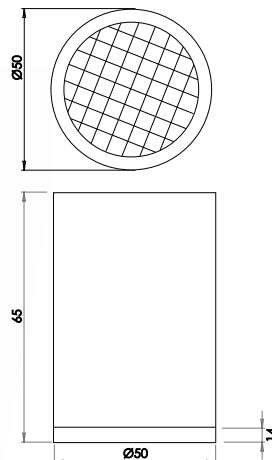

Available finishes

2016PB 2016PC 2016SC

Material: Solid brass & Swarovski crystal elements