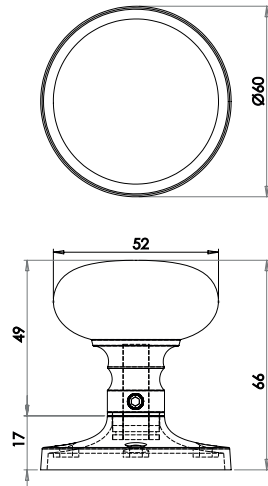

Mushroom Mortice Knob Furniture

Material: Solid Brass
Sprung one side