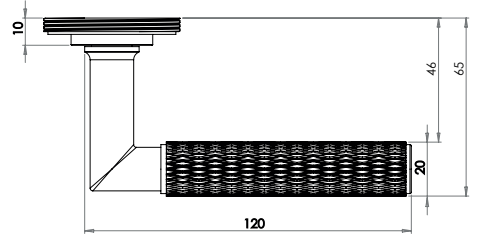

Piccadilly Lever on Rose

Material: Solid Brass

*n.b. lever is shown with Plain Rose.
Roses are not supplied with levers.
Please select rose required from below*