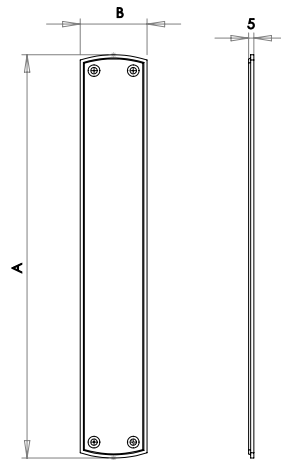

JV91ADB

Fingerplates

Blenheim/Chatsworth

Material: Solid brass

Matching plates for Belnheim & Chatsworth handles

JV3698
(A) 380mm
(B) 63mm

JV3699
(A) 460mm
(B) 75mm

Available finishes