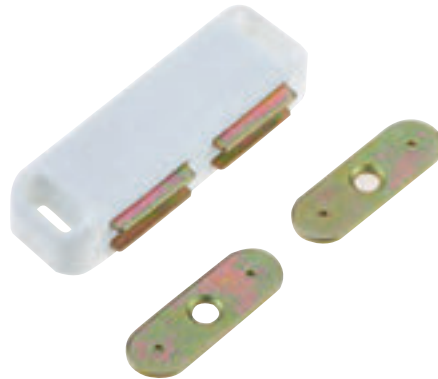

Catches

Double Ball Catches

1. PB
2. JV888APB 42mm
   - JV888BPB 50mm
   - JV888CPB 60mm
   - JV888DPB 70mm

Magnetic Catches

1. WH
2. J1412A Small
   - J1412B Large