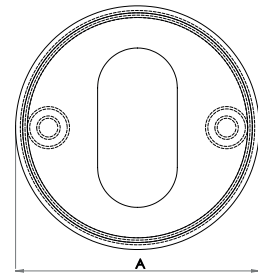

Available finishes

JSS04 SSS (A) 52mm (B) 5mm	JPS04 PSS (A) 52mm (B) 5mm	JSS17 SSS (A) 52mm (B) 8mm	JPS17 PSS (A) 52mm (B) 8mm	JSS27 SSS (A) 52mm (B) 8mm

Square Standard Escutcheons