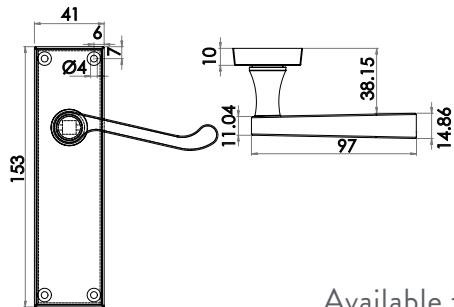

Available finishes

- JV11LPB
- JV11LPC
- JV11LSC

LEVER ON BACKPLATE