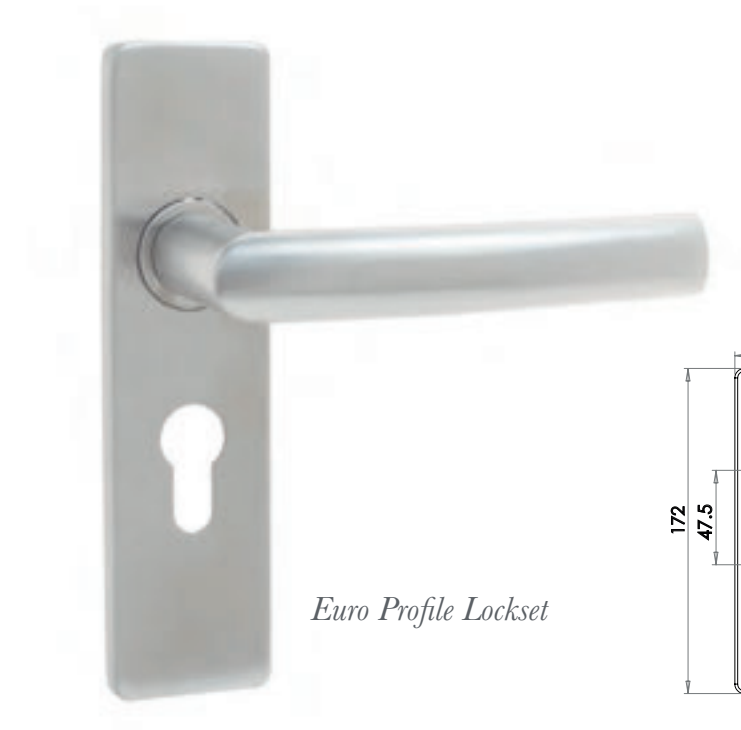

Available finishes

JSS682 SSS

Euro Profile Lockset