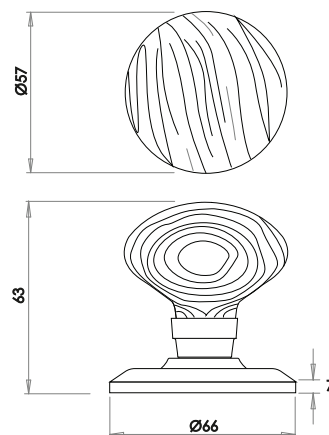

Material: Solid Brass & Wood

Unsprung

Available finishes

JKA60MPB

JKA60MPN

JKA60MSN

Plain Ball Glass Mortice Knob Furniture

Material: Solid Brass & Glass