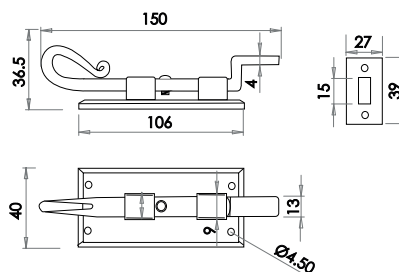

Available finishes

HF24
Pewter

ANTIQUE
RANGE

Discover the range

www.frelan.co.uk

The image features a dark teal background with several stainless steel door hardware components. In the upper left, there is a cylindrical handle with a circular grip. In the upper right, a rectangular plate with a keyhole is visible. In the lower left, a circular lock mechanism is shown. A long, horizontal stainless steel handle is positioned across the bottom of the frame. The text is overlaid on the image in a white, elegant serif font.