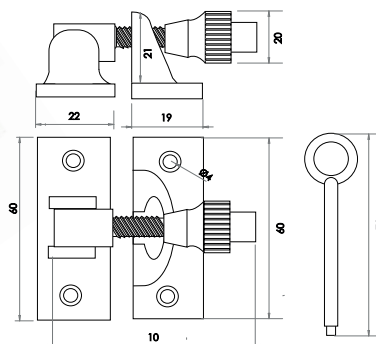

Lockable Brighton Fastener

Available finishes

JV88LPB JV88LPC JV88LSC JV88LSN