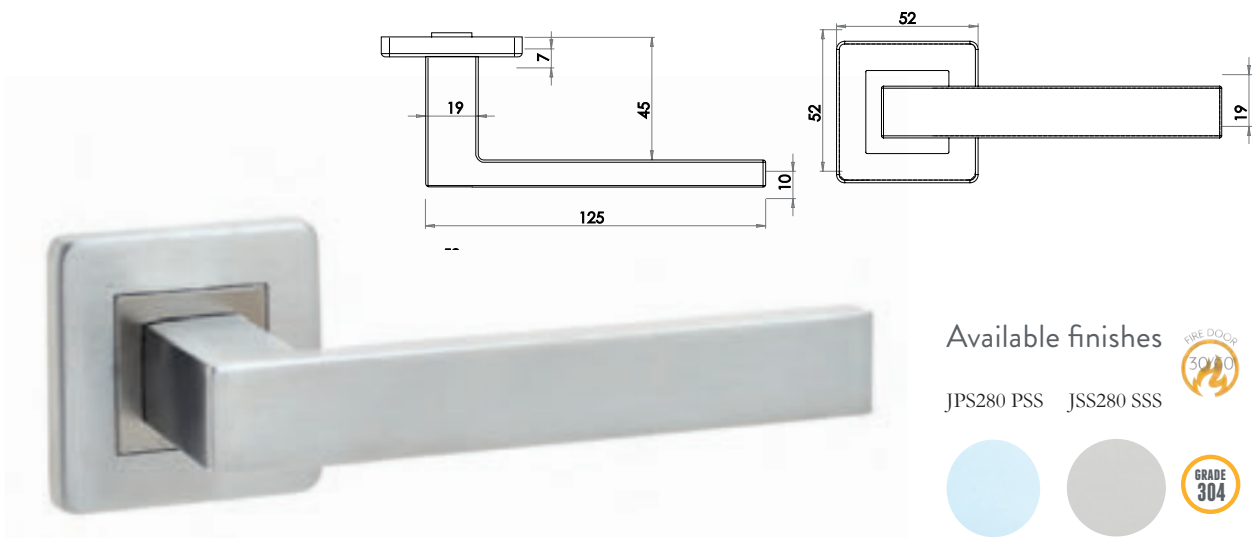

Sirius Lever on Rose

Available finishes
JPS280 PSS   JSS280 SSS