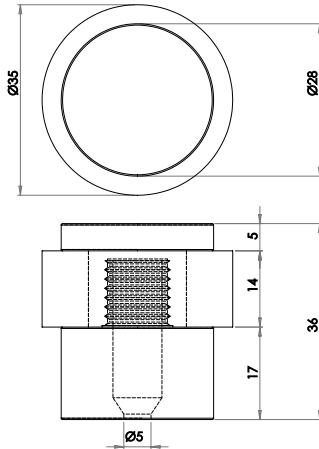

Door Stops

Cylinder Floor Mounted Door Stop

38 x 27mm

Available finishes

JV9565PC JV9565SC JV9565SN

Shielded Floor Mounted Door Stop

40 x 30mm