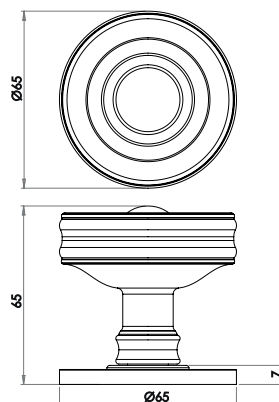

Berkeley Mortice Knob Furniture

Material: Solid Brass

Unsprung

Available finishes

MORTICE & RIM KNOB FURNITURE

Bloomsbury Mortice Knob Furniture

Material: Solid Brass

Unsprung