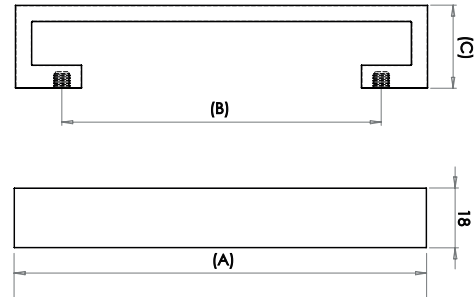

Cabinet Handles

Polaris Handle

Material: Zinc

Available finishes

GA30BN

GA30PC

Available finishes

GA31BN

GA31PC

Length: (A) 125mm
Centres (B) 96mm
Depth: (C) 25mm

Length: (A) 157mm
Centres (B) 128mm
Depth: (C) 25mm