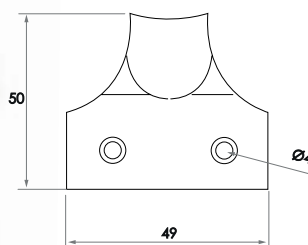

Sash Lift

Available finishes

VF84
Pewter