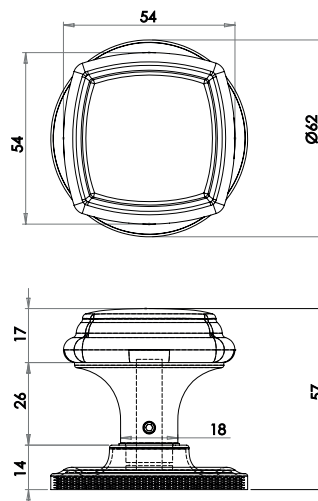

Available finishes

JG4 PB

Piazza Mortice Knob Furniture on Round Rose

Material: Solid Brass

Unsprung

Available finishes

JV64PB JV64PC JV64SC

Linea Mortice Knob Furniture