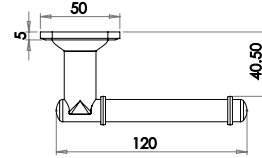

Available finishes

HF100
Pewter