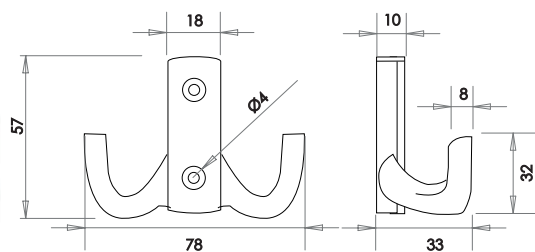

Vittoria Double Robe Hook

Material: Zinc