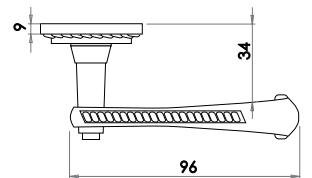

Latchset Long Plate

Available finishes

JG1APB

Georgian Suite

Material: Solid Brass

Bathroom

Available finishes

JG1BPB