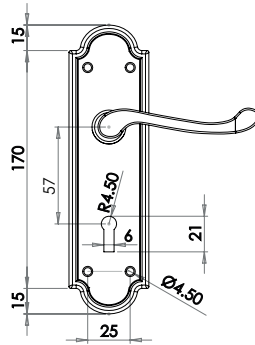

Discover the range

www.frelan.co.uk

Antique Lever on Plate Furniture

Material: Malleable Iron

Turnberry

Lockset

Image shown in Black finish

Available finishes