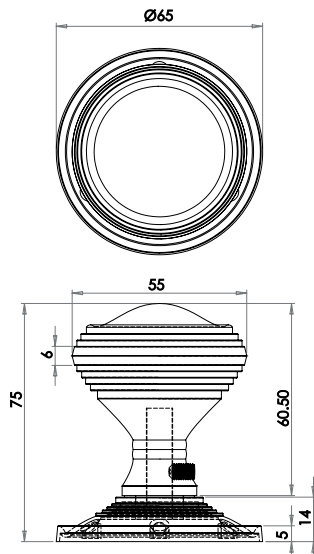

Material: Solid Brass
Unsprung

Available finishes

Ball shape Mortice Knob Furniture

Material: Solid Brass

Sprung on one side

Available finishes

Ringed Mortice Knob Furniture

Material: Solid Brass