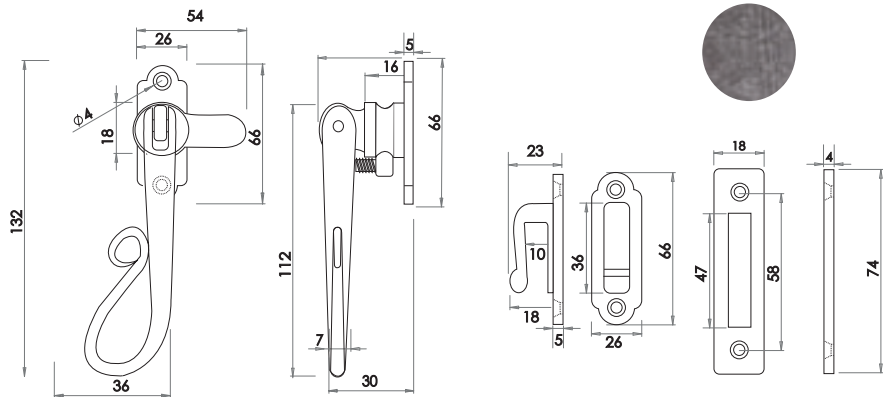

Available finishes

HF19M
Pewter