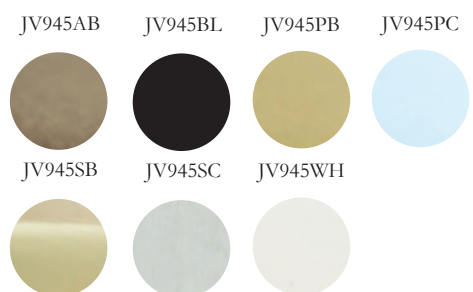

Available finishes