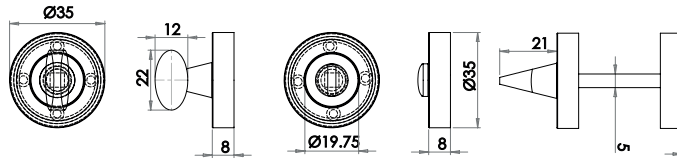

Available finishes

Round Open Escutcheon Euro Profile

Available finishes

MATCHING
ESCUTCHEONS
& TURNS &
RELEASES

Turns & Releases

Turn & Release on Small Round Rose

Available finishes

JV2777AB JV2777PC JV2777PVD JV2777PN JV2777SB JV2777SC JV2777SN