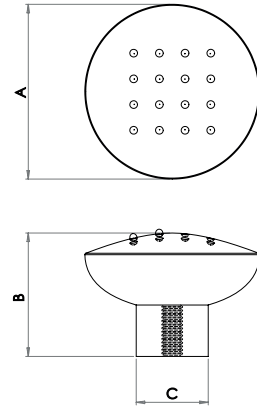

Available finishes

GA801BN GA801PC

Dia: (A) Ø 27mm
Depth: (B) 23mm
Rose: (C) Ø12mm