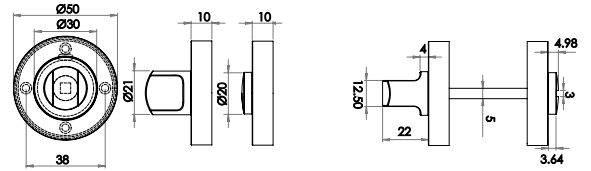

Euro Profile Square Rose

Available finishes

JV3005EPCSC

Dual Range Turns & Releases

Turn & Release on Round Rose
Material: Zinc

Available finishes

JV2666PBSC JV2666PCBN JV2666PCSC JV2666PCSN JV2666SCPB

Turn & Release on Round Rose
Material: Zinc