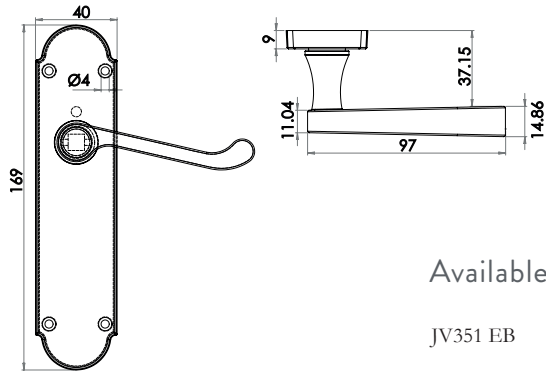

Available finishes

JV351 EB