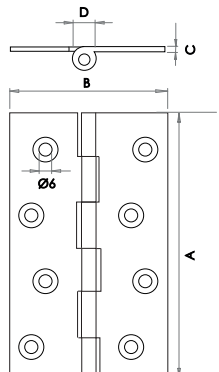

Solid Drawn Brass Butt Hinges

Self Colour Brass

Available finishes

J8997

- (A) 102mm (B) 60mm (C) 2mm (D) 7mm

J8996

- (A) 76mm (B) 42mm (C) 1.5mm (D) 5mm

J8995

- (A) 63mm (B) 32mm (C) 1.5mm (D) 5mm

J8994

- (A) 51mm (B) 28mm (C) 1.3mm (D) 4mm

J8993

- (A) 36mm (B) 20mm (C) 1.3mm (D) 4mm