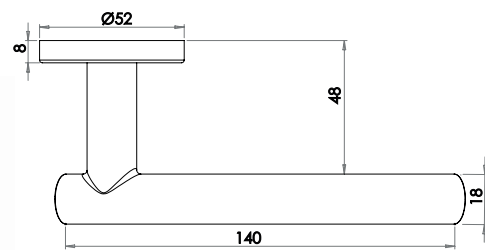

Arched Lever on Rose