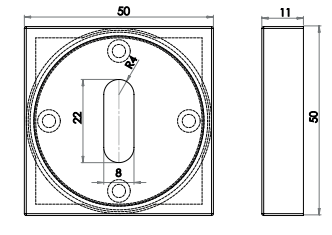

Standard keyway Square Rose

Material: Zinc

Available finishes

JV3005PC JV3005SC

Material: Solid Brass

Available finishes

JV4005DB JV4005PC JV4005SC

Euro Profile Square Rose