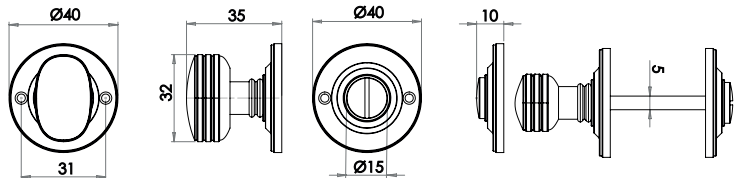

Available finishes

JV2680AB JV2680PB JV2680PBN JV2680PC JV2680SC