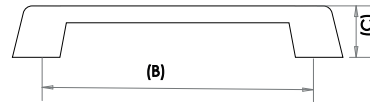

Available finishes

GA105PC	GA105SN	GA106PC	GA106SN
Length: (A) 153mm		Length: (A) 185mm	
Centres (B) 128mm		Centres (B) 160mm	
Depth: (C) 25mm		Depth: (C) 25mm