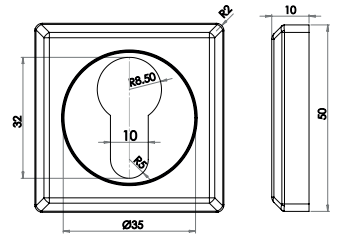

Designer Range Escutcheons

Standard Keyway Round Rose

Material: Zinc

Available finishes

JV503DB JV503PC JV503PVD JV503RUS JV503SB JV503SC JV503SN

Euro Profile Round Rose

Material: Zinc

Available finishes

JV503EDB JV503EPC JV503EPVD JV503ERUS JV503ESC JV503ESN

Oval Profile Round Rose

Material: Zinc

Available finishes

JV503UPC JV503UPVD JV503USC

Standard keyway Square Rose

Material: Zinc

Available finishes

JV3005PC JV3005SC

Material: Solid Brass

Available finishes

JV4005DB JV4005PC JV4005SC

Euro Profile Square Rose

Material: Zinc

Available finishes

JV3005EPC JV3005ESC

Material: Solid Brass

Available finishes

JV4005EDB JV4005EPC JV4005ESC

MATCHING
ESCUTCHEONS
& TURNS &
RELEASES