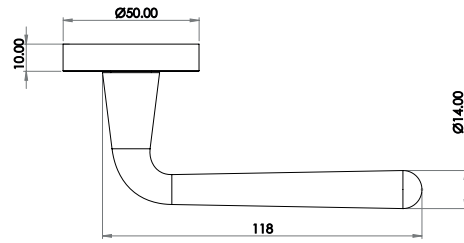

Material: Solid Brass

Available finishes

JV720DB JV720PB JV720PC JV720SC

LEVER
ON ROSE

Club Lever on Rose

Material: Solid Brass

Available finishes

JV721PC JV721SC