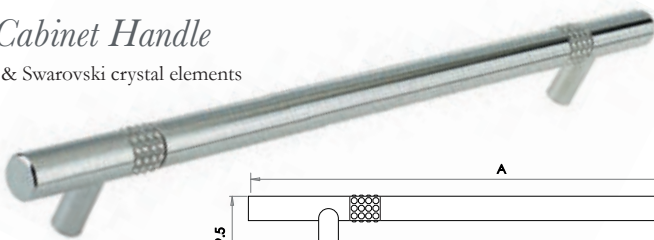

CRYSTAL
FURNITURE

Round Bar Cabinet Handle

Material: Solid brass & Swarovski crystal elements

2021
(A) Length 210mm
(B) Centres 160mm

Available finishes
2021PC 2021SC

2022
(A) Length 250mm
(B) Centres 200mm