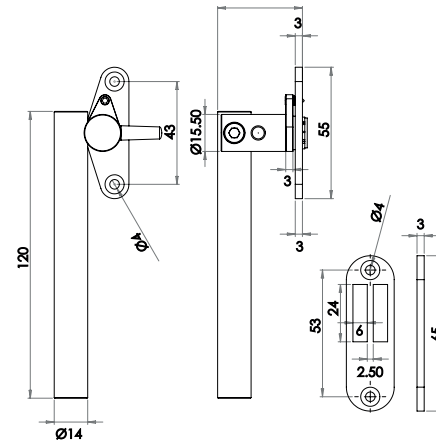

7mm x 35mm Spindle
(right hand pictured)

Available finishes

SSS

Casement Fastener Round Bar With Mortice Plate

JSS1234L SSS
JSS1234R SSS

(right hand pictured)

Accessories

JSS1234HP - Hook Plate To Suit JSS1234
JSS1234MP - Mortice Plate to Suit JSS1234