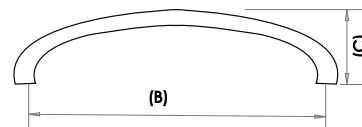

Available finishes

GA305SAA	GA305PC	GA305BN	GA306SAA	GA306PC	GA306BN
Length: (A) 139mm			Length: (A) 171mm		
Centres (B) 128mm			Centres (B) 160mm		
Depth: (C) 31mm			Depth: (C) 31mm