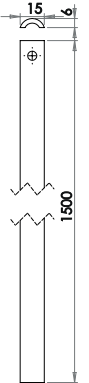

Locking Espagnolette Bolts To Suit Maximum Door Height 2400mm C/W Allen Key lock

Available finishes

JV3400PB   JV3400PC   JV3400SC

Locking Espagnolette Bolts To Suit Maximum Door Height 2400mm C/W Allen Key lock

Available finishes

JV633PB   JV633PC   JV633SC