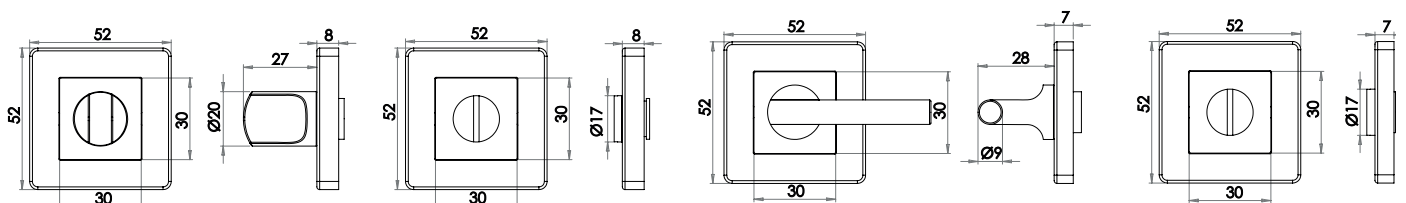

Square Turn & Release

Available finishes

No indicator
 JSS54 SSS JPS54 PSS

Square Easy Turn & Release

Available finishes

No indicator
 JSS356 SSS JPS356 PSS

Luma Lever on Plate

Lockset