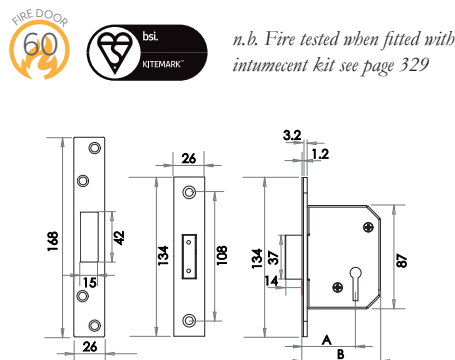

n.b. Fire tested when fitted with intumecent kit see page 329

Available finishes
(A) 44mm (B) 65mm

JL-BSD64EB JL-BSD64PC JL-BSD64SC

(A) 57mm (B) 76mm

JL-BSD76EB JL-BSD76PC JL-BSD76SC

Architectural Quality Locks