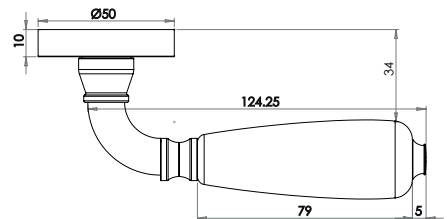

Oxford Lever on Rose

Material: White Porcelain & Zinc

Available finishes

JC6002PC