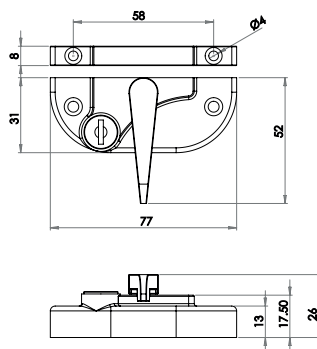

Available finishes

JL1817PB

JL1817PC

JL1817SC

JL1817WH