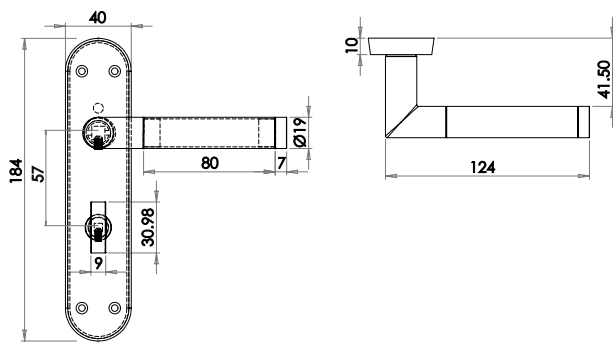

Available finishes

JV438PCSC