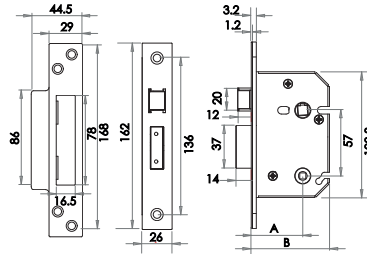

3 Lever Sashlock

n.b. Fire tested when fitted with intumecent kit see page 329