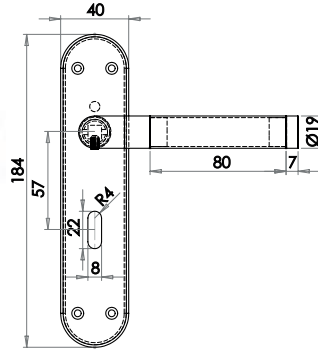

Available finishes

JV431PCSC