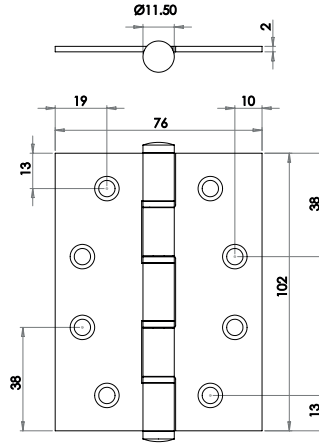

Stainless Steel Hinges

Stainless Steel Washered Hinges

102 x 76 x 3mm C/W Screws

nb. Fire tested when fitted with Intumescent hinge pad

200,000 cycles - Grade 4 corrosion
Suitable for 40kg doors when using 3 hinges

Available finishes

J9505PSS J9505SSS

Stainless Steel Washered Hinges

76x 50 x 3mm C/W Screws

nb. Fire tested when fitted with Intumescent hinge pad

200,000 cycles - Grade 4 corrosion
Suitable for 40kg doors when using 3 hinges

Available finishes

J9504PSS J9504SSS