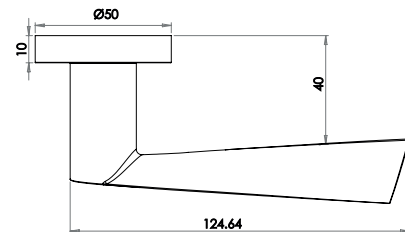

JV690PC JV690SC

Thame Lever on Rose

Material: Solid Brass

Available finishes

JV502PB

JV502PC

Twirl Lever on Rose

Material: Zinc