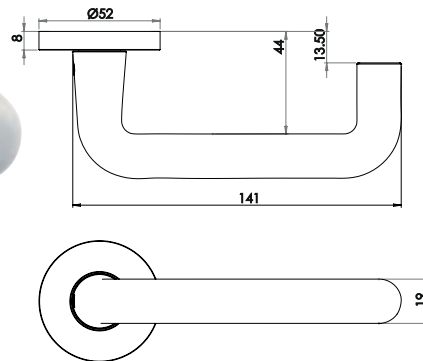

Available finishes

J4645B

Matching Escutcheons SAA Finish

Matching Escutcheons F2 Finish

19mm Round Bar Lever on Rose Furniture F2 Finish
2 Piece Screw on Rose

2 Piece Screw on Rose

Available finishes

SAA01