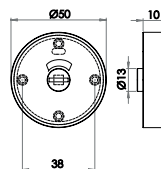

19mm Round Bar Lever on Rose SAA Finish
2 Piece Screw on Rose

Available finishes

J4645B

Matching Escutcheons SAA Finish

Matching Escutcheons F2 Finish

19mm Round Bar Lever on Rose Furniture F2 Finish
2 Piece Screw on Rose

2 Piece Screw on Rose

Available finishes

SAA01

Matching Bathroom Turns and Releases

Turn & Release SAA Finish

50mm x 8mm

Easy Turn & Release SAA Finish

50mm x 8mm

Turn & Release F2 Finish

50mm x 5mm