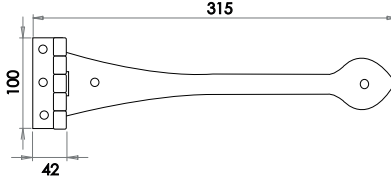

Gate Hinge

JAB60

Available finishes

JAB37A
Black

JAB37B
Black

JAB37A

JAB37B

Thumb Gate Latch