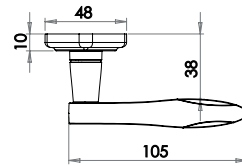

Available finishes

JAB500
Black

PEW500
Pewter