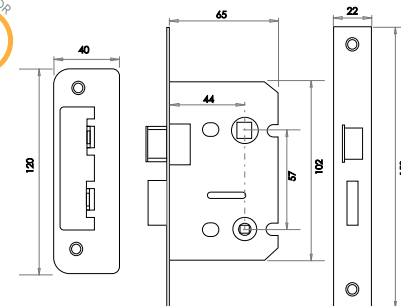

Tested with intumescent kit see page 329

Available finishes

JL450BL
Black