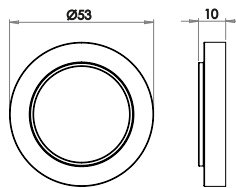

Available finishes

BUR71AB BUR71DB BUR71PN BUR71SB BUR71SN