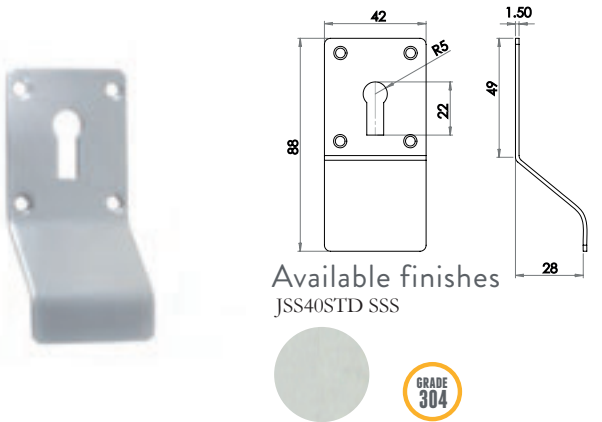

Standard Keyway