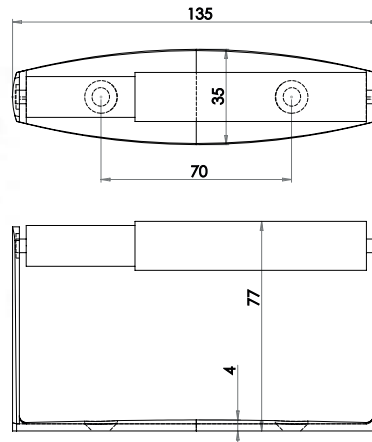

Toilet Roll Holder

Available finishes

JSS102 SSS