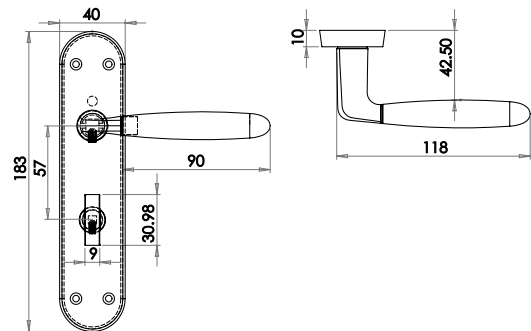

Available finishes

JV533PCSC

KONTRAX RANGE

Georgian Kontrax Suite

Material: Zinc

Lockset Long Plate

Available finishes

JG111 EB