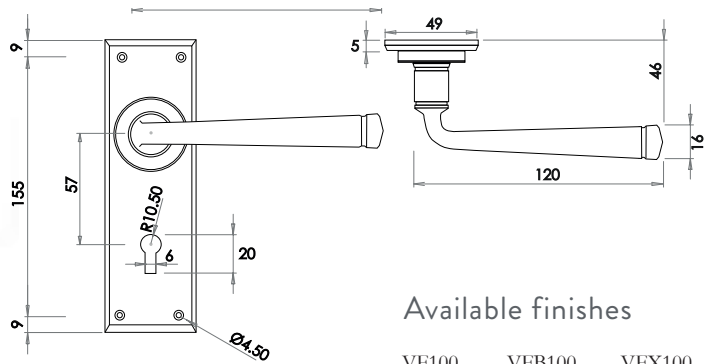

Lockset
Image shown in Pewter finish

Available finishes

- VF100
  Pewter
- VFB100
  Black
- VFX100
  Beeswax