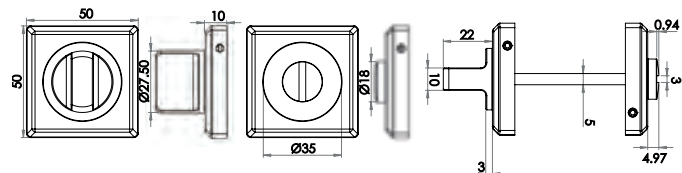

Available finishes

JV3266PC JV3266SC

Without Indicator on Square Rose