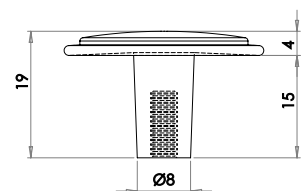

Available finishes