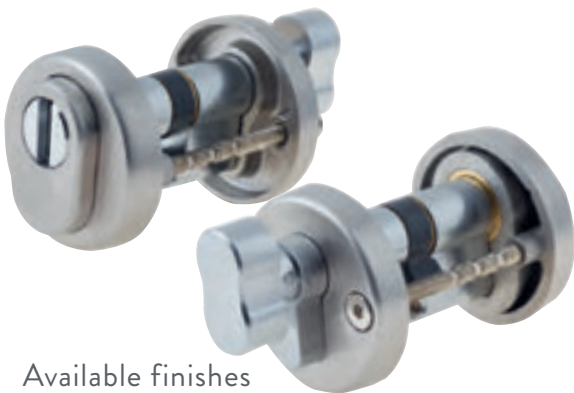

Armoured Security Escutcheon

Cylinder sold separately

Available finishes
JSS23 SSS