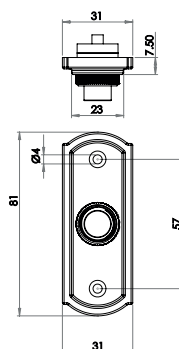

Sloane Bell Push

Material: Brass