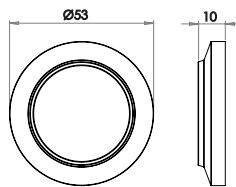

Available finishes

BUR72AB BUR72DB BUR72PN BUR72SB BUR72SN