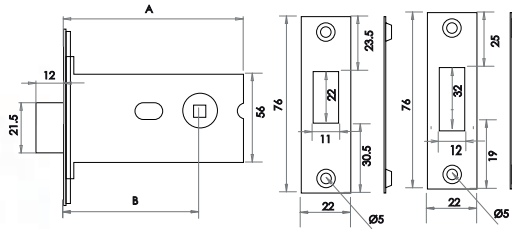

Tubular Latches

Box Deadbolts

Available finishes

- JL190PB (A) 76mm (B) 57mm 5mm Spindle
- JL191SSS (A) 76mm (B) 57mm 5mm Spindle
- JL192SSS (A) 76mm (B) 57mm 8mm Spindle
- JL194SSS (A) 63mm (B) 44mm 5mm Spindle