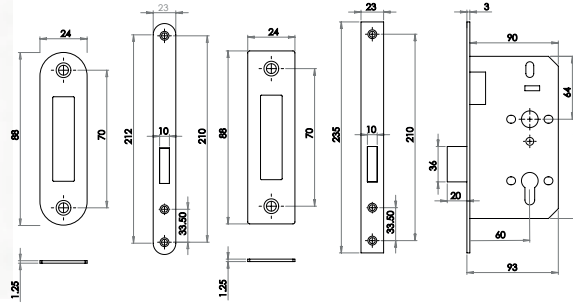

Available finishes

SSS

LOCKS & LATCHES

Bathroom Square Plates
JL-DB60SSS

Bathroom Radiused Plates
JL-DB60RSSS

certifire BS-EN 12209:2003

n.b. Fire tested when fitted with intumecent kit see page 329