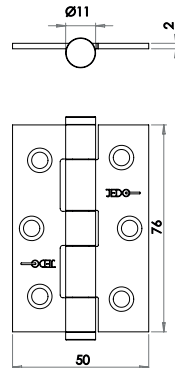

Steel Heavy Duty Button Tip Hinges

76 x 50 x 2mm C/W Screws

nb. Fire tested when fitted with Intumescent hinge pad