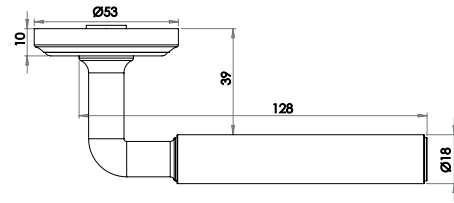

Parisian Range

Elise Lever on rose

Material: Solid Brass

Available finishes

JV650AB JV650PB JV650PN JV650SN

LEVER
ON ROSE

Camille Lever on Rose

Material: Solid Brass