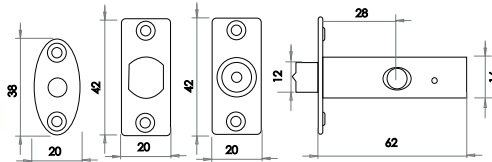

Mortice Rack Bolt

Key supplied seperately

Available finishes

Mortice Rack Bolt

Key supplied seperately

Available finishes

Key for Mortice Rack Bolt

J729k - 35mm