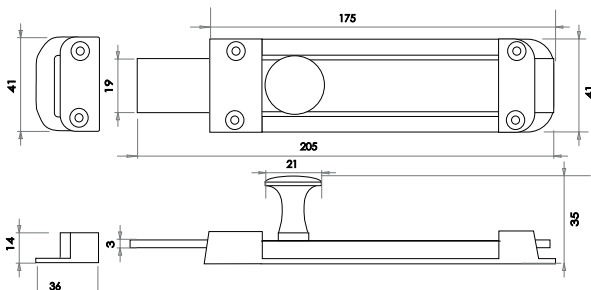

- JV179ADB
- JV179PB
- JV179PC
- JV179SC (A)91mm (B)116 mm
- JV179APB
- JV179APC
- JV179ASC (A)114mm (B)138mm
- JV179BPB
- JV179BPC
- JV179BSC (A)175mm (B)205mm

JV179B