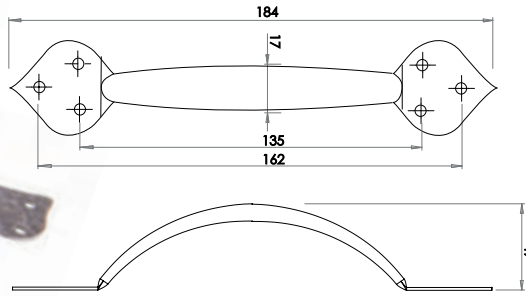

Available finishes

VF52B Pewter   VFB52B Black   VFX52B Beeswax

Bow Handle

Image shown in Pewter finish