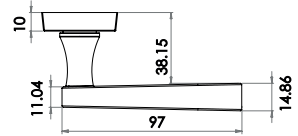

Available finishes

JV130 EB