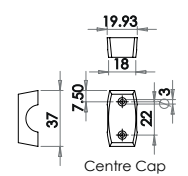

Locking Espagnolette Bolts To Suit Maximum Door Height 2400mm C/W Allen Key lock

Available finishes

JV3400PB   JV3400PC   JV3400SC

Locking Espagnolette Bolts To Suit Maximum Door Height 2400mm C/W Allen Key lock

Available finishes

JV633PB   JV633PC   JV633SC