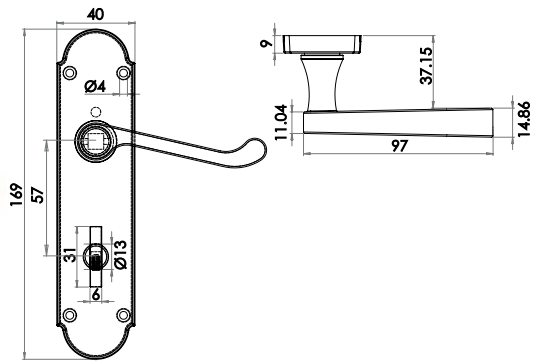

Available finishes

Epsom Suite

Latchset

JV251DB Material: Solid Brass
 JV251PB Material: Solid Brass
 JV251PC Material: Zinc
 JV251SC Material: Zinc

Available finishes

LEVER ON
BACKPLATE

Bathroom

JV250BDB Material: Brass
 JV250BPB Material: Brass
 JV250BPC Material: Zinc
 JV250BSC Material: Zinc