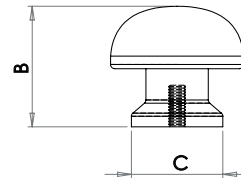

Cabinet Handles

Palla Cupboard Knob

Material: Zinc

Available finishes
GA1003BN GA1003PC

Dia: (A) Ø18mm
Depth: (B) 23mm
Rose: (C) Ø17mm

Available finishes
GA1002BN GA1002PC

Dia: (A) Ø22mm
Depth: (B) 28mm
Rose: (C) Ø21mm

Available finishes
GA1001BN GA1001PC

Dia: (A) Ø25mm
Depth: (B) 32mm
Rose: (C) Ø24mm

Iron Cupboard Knobs

Material: Iron

Available finishes
IRC3001

Dia: (A) Ø32mm
Depth: (B) 29mm
Rose: (C) Ø22mm

Available finishes
IRC3002

Dia: (A) Ø38mm
Depth: (B) 32mm
Rose: (C) Ø24mm

CABINET
FURNITURE

Dado Cupboard Knob

Material: Zinc

Available finishes
GA500PC GA500SC

Cubo Cupboard Knob

Material: Zinc

Available finishes
GA501PC GA501SN