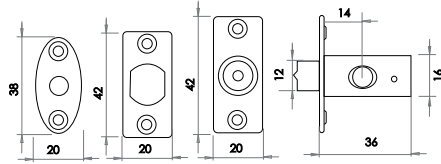

Rackbolts

Mortice Rack Bolt

Key supplied seperately