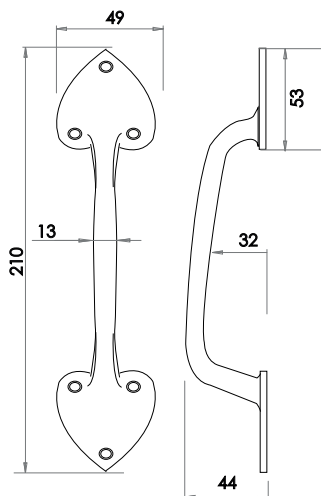

Pull Handle

Available finishes

- JAB66
  Black