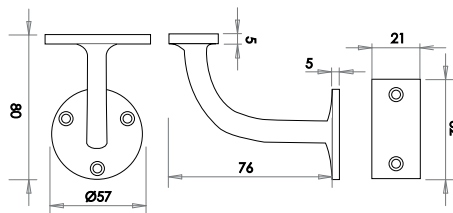

Bathroom Turn & Release

For use with Deadbolts
5mm Spindle

Available finishes

JAB82
Black

Handrail Bracket

Available finishes

JAB91
Black

ANTIQU
RANGE