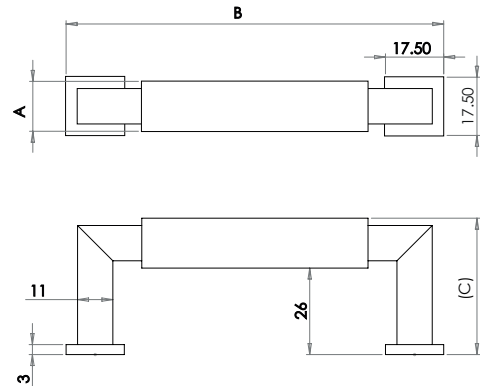

Centres 96mm

Centres 128mm

Centres 228mm

Available finishes

BUR310AB BUR310DB BUR310PN

BUR310SB BUR310SN

Dia: (A) Ø15mm
Length: (B) 113.5mm
Depth: (C) 41mm

Available finishes