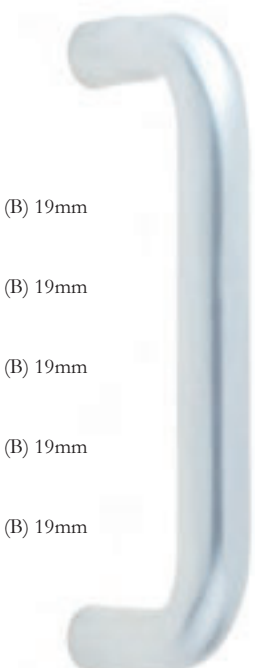

Bolt Through Fixing F2 Finish

SAA150
(A) 150 x (B) 19mm

SAA151
(A) 225 x (B) 19mm

SAA152
(A) 305 x (B) 19mm

SAA153
(A) 425 x (B) 19mm

SAA154
(A) 600 x (B) 19mm