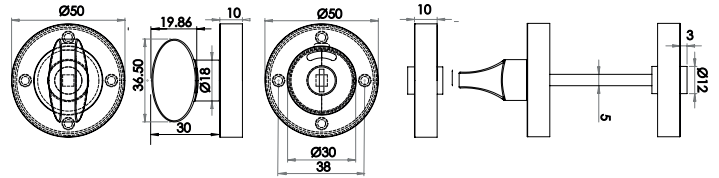

Available finishes

JV421PCSC