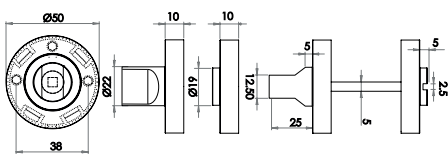

19mm Round Bar Lever on Rose SAA Finish
2 Piece Screw on Rose

Available finishes

J4645B

Matching Escutcheons SAA Finish

Matching Escutcheons F2 Finish

19mm Round Bar Lever on Rose Furniture F2 Finish
2 Piece Screw on Rose

2 Piece Screw on Rose

Available finishes

SAA01

Matching Bathroom Turns and Releases

Turn & Release SAA Finish

50mm x 8mm

Easy Turn & Release SAA Finish

50mm x 8mm

Turn & Release F2 Finish

50mm x 5mm