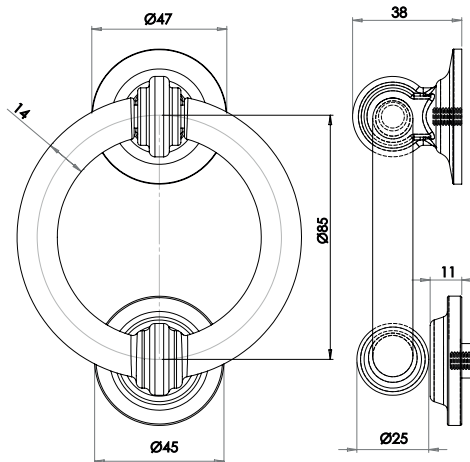

n.b we do not recommend pre cutting of doors as sizes are approximate and may differ to those shown

Antique Exterior Furniture

Lion Head Knocker

Available finishes

JAB8
Black

Ring Knocker

Image shown in Pewter finish