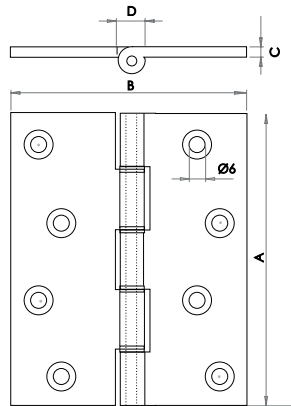

Double Phosphor Bronze Washered Hinges

Polished Chrome C/W Screws

Available finishes

J9118BPC

(A) 102mm (B) 76mm (C) 4mm (D) 11mm

J9117BPC

(A) 102mm (B) 68mm (C) 3.5mm (D) 10mm

J9116BPC

(A) 76mm (B) 50mm (C) 3mm (D) 8mm

Double Phosphor Bronze Washered Hinges

Polished Laquered Brass C/W Screws