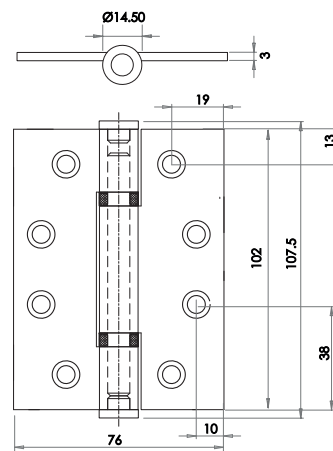

200,000 cycles - Grade 4 corrosion
Suitable for 120kg doors when using 3 hinges

Available finishes

J9603AB J9603BL J9603DB

J9603PSS J9603SB J9603SSS