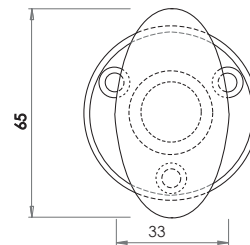

- VFX101
Beeswax

VALLEY FORGE
RANGE

Valley Forge Mortice Knob Furniture

Octagonal

Image shown in Pewter finish

Available finishes

Oval

Image shown in Pewter finish