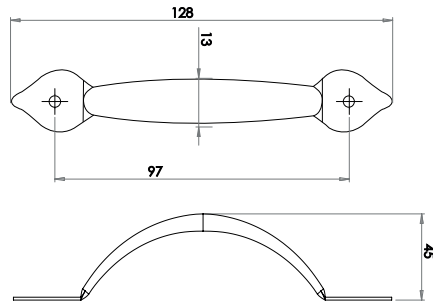

Valley Forge Cabinet Furniture

Tear Pull Handle

Image shown in Pewter finish

Available finishes

VF52A Pewter   VFB52A Black   VFX52A Beeswax

Tear Pull Handle

Image shown in Pewter finish