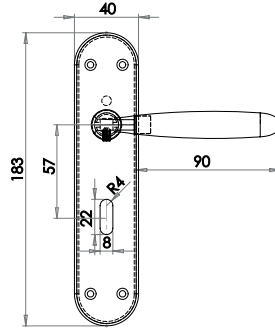

Available finishes

Stylo Suite

Material: Zinc

Lockset

Available finishes

JV531PCSC

Euro Profile Lockset

Available finishes