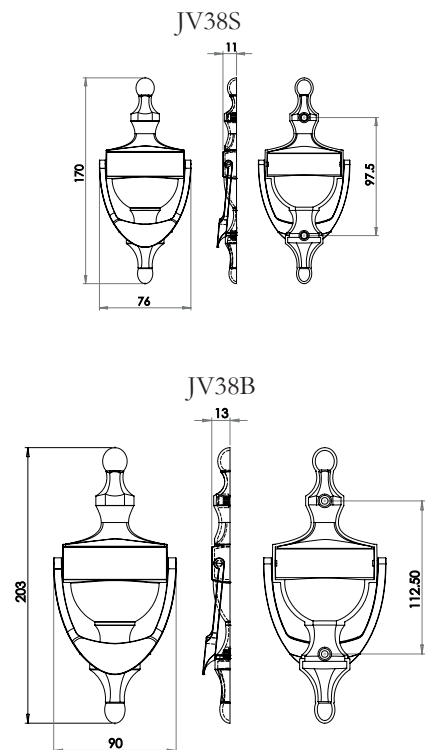

Urn Door Knocker

Material: Solid Brass