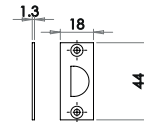

Angled Plate

Flat Plate