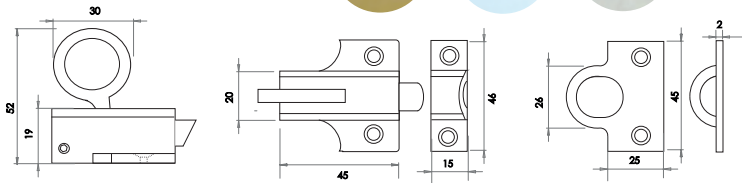

Available finishes

Fanlight Catch