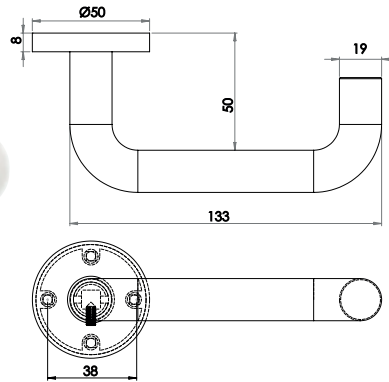

Handrail Brackets

Available finishes

JSS85H SSS

Aluminium Range

ALUMINIUM
RANGE

Discover the range

www.frelan.co.uk

19mm Round Bar Lever on Rose SAA Finish
2 Piece Screw on Rose