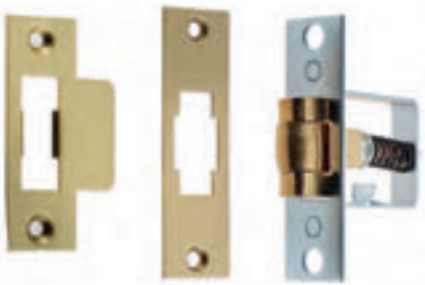

Rollerbolt Catch