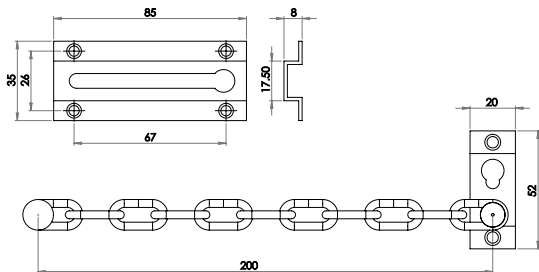

Security Door chain

Available finishes

J3001PB J3001PC J3001SC