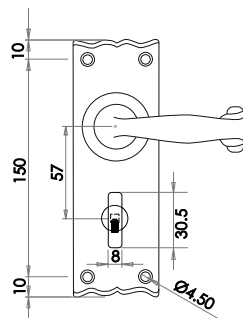

Regal Lever on Plate Furniture

Material: Malleable Iron

Lockset Long Plate

Available finishes

JAB1
Black

Bathroom Long Plate

Available finishes

JAB1B
Black