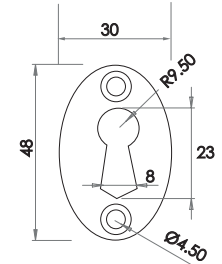

Valley Forge Mortice Knob Furniture

Octagonal

Image shown in Pewter finish