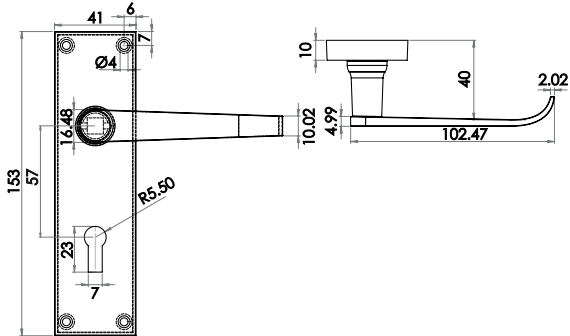

Bathroom

Available finishes

JV350B EB

LEVER ON BACKPLATE

KONTRAX RANGE

Victorian Kontrax Straight Lever

Material: Zinc

Lockset Long Plate