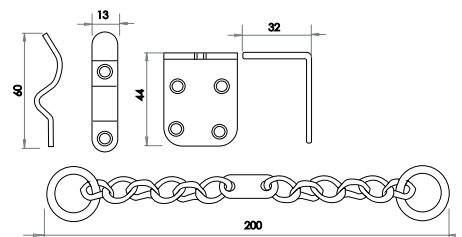

180 Degree Door Viewer

To Fit 35-55mm Door Thickness

Available finishes

JV940PB JV940PC JV940SC

Inside Cover for JV940 Door Viewer

Available finishes

JV941PB JV941PC JV941SC

Security Door chain

Available finishes

J3001PB J3001PC J3001SC

Security Door chain

Available finishes

J3002PB J3002PC J3002SC

Concealed Security Door Chain

Available finishes

J3004PB J3004PC J3004SN

n.b. Fire tested when fitted with intumescent kit see page 329

Security Door Guard

Available finishes

J3003AB J3003DB J3003PB J3003PC J3003SB J3003SC J3003SN