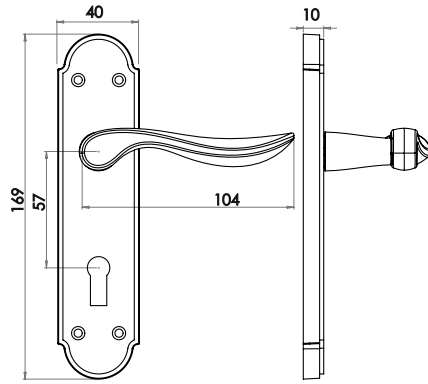

Available finishes

JV190AB JV190PC JV190SC