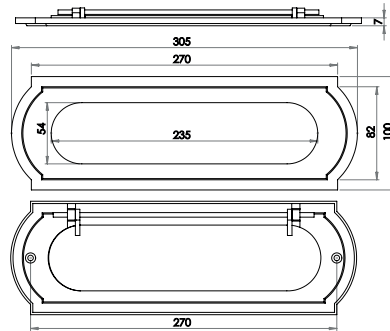

Sloane Letterplate

Material: Brass

Available finishes

JV25PB JV25PC JV25SC

nb. We do not recommend pre cutting of doors as sizes are approximate and may differ to those shown.