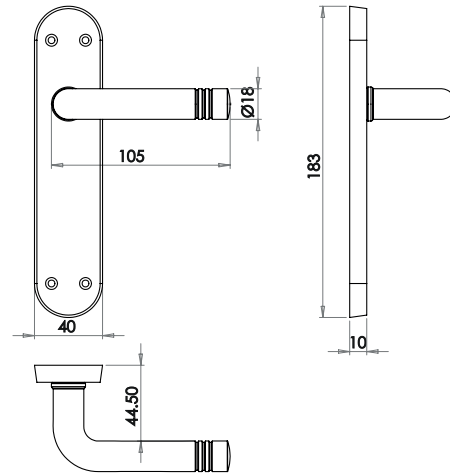

Available finishes

JV661PB

JV661PC

JV661SC

LEVER ON
BACKPLATE