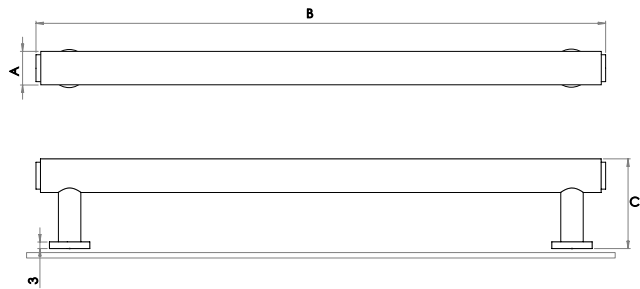

Burlington Cabinet Handles

Material: Solid Brass

n.b Handles may be fitted without roses if required

Belgrave Stepped Cabinet Handle

Centres 96mm

Available finishes

BUR510AB BUR510DB BUR510PN

BUR510SB BUR510SN

Dia: (A) Ø18mm
Length: (B) 145mm
Depth: (C) 41.50mm

Centres 128mm

Available finishes

BUR511AB BUR511DB BUR511PN

BUR511SB BUR511SN

Dia: (A) Ø18mm
Length: (B) 177mm
Depth: (C) 41.50mm

Centres 228mm

Available finishes

BUR512AB BUR512DB BUR512PN

BUR512SB BUR512SN

Dia: (A) Ø18mm
Length: (B) 273mm
Depth: (C) 41.50mm

CABINET
FURNITURE