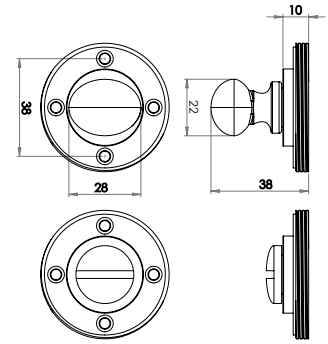

Choose your style of turn & release & then the outer rose of your choice

Turn & Release Inner Choices

Turn & Release Inner 1 -

Outer rose supplied separately, please choose below

Available finishes

BUR80AB BUR80DB BUR80PN BUR80SB BUR80SN