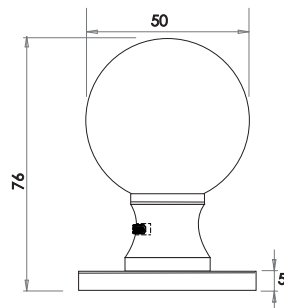

Round

Image shown in Pewter finish