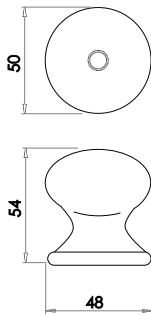

Porcelain Cupboard Knobs