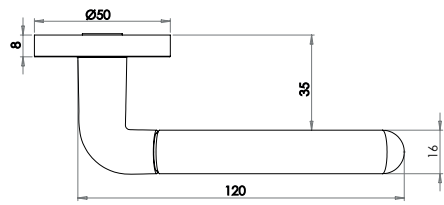

Inoxia Lever on Rose

Material: Zinc

Available finishes

JV495PCSC

Matching Escutcheons and Turns & Releases see Pages 45 & 46