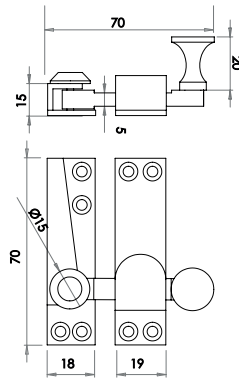

Heavy Quadrant Sash Fastener