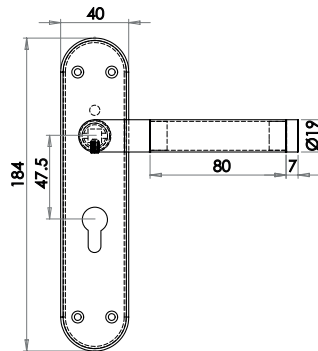

Available finishes

JV431EPCSC