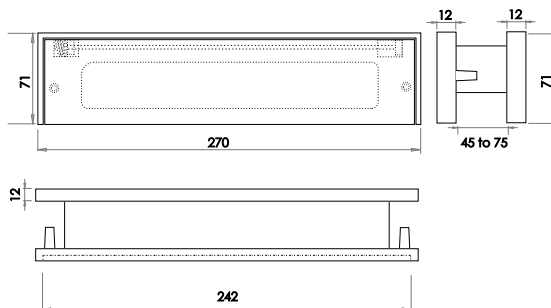

Black Antique

Available finishes

JAB113