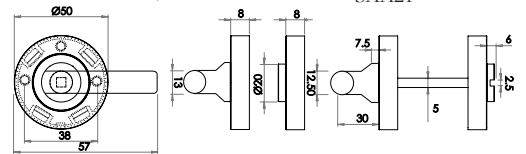

19mm Round Bar Lever on Rose SAA Finish
2 Piece Screw on Rose

Available finishes

J4645B

Matching Escutcheons SAA Finish

Matching Escutcheons F2 Finish

19mm Round Bar Lever on Rose Furniture F2 Finish
2 Piece Screw on Rose

2 Piece Screw on Rose

Available finishes

SAA01

Matching Bathroom Turns and Releases

Turn & Release SAA Finish

50mm x 8mm

Easy Turn & Release SAA Finish

50mm x 8mm

Turn & Release F2 Finish

50mm x 5mm