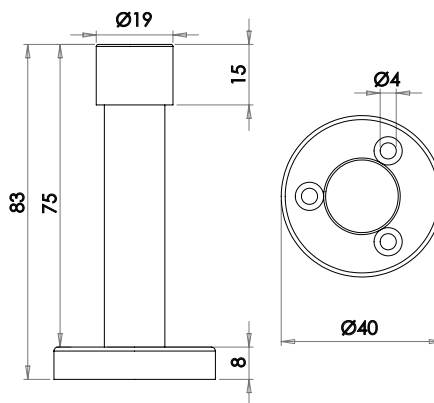

Projecting Door Stop

Wall Mounted

Available finishes

J1280