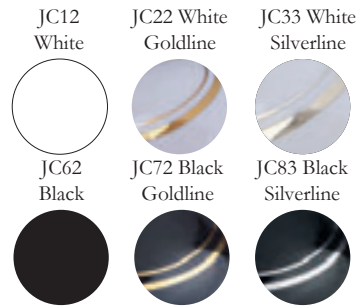

Available finishes