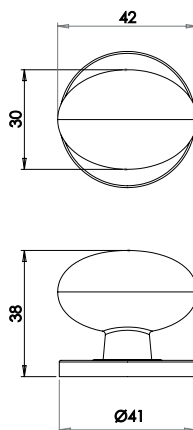

Available finishes