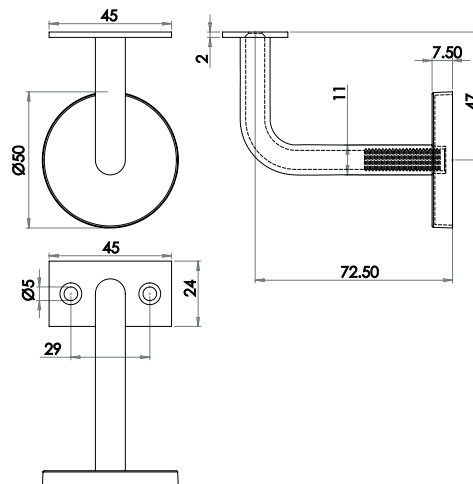

Handrail Brackets

Available finishes

JSS85H SSS

Aluminium Range

ALUMINIUM
RANGE

Discover the range

www.frelan.co.uk

19mm Round Bar Lever on Rose SAA Finish
2 Piece Screw on Rose