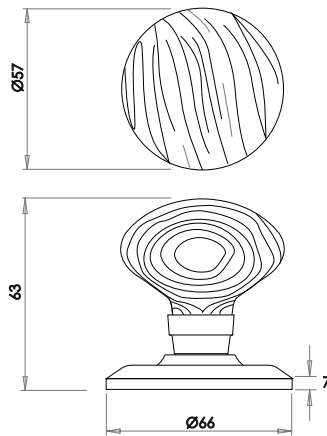

Pine Mortice Knob Furniture

Material: Solid Brass & Wood

Unsprung