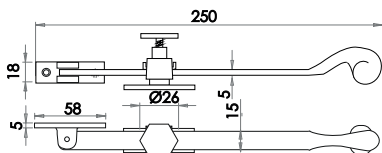

JAB35

Screwdown Stay

JAB62A

JAB62B

Available finishes

Antique Window Furniture

Casement Fastener

Image shown in Pewter finish