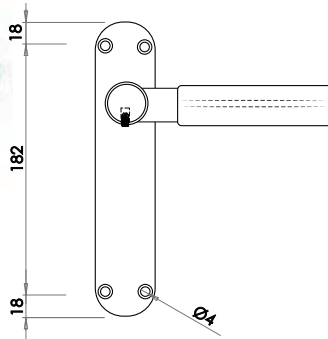

Ascot Suite - Brown or Black Leather

Material: Solid Brass & Leather

Available finishes

BROWN LEATHER

BLACK LEATHER

JV4008PC

JV4008SC

JV4012PC

JV4012SC

Available finishes

BROWN LEATHER

BLACK LEATHER

JV4007PC

JV4007SC

JV4011PC

JV4011SC

Available finishes

BROWN LEATHER

BLACK LEATHER

JV4009PC

JV4009SC

JV4013PC

JV4013SC

LEVER ON
BACKPLATE