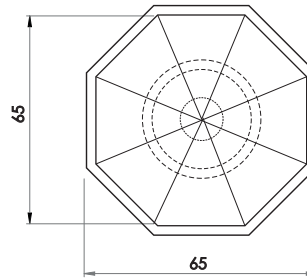

- VFX101
Beeswax

VALLEY FORGE
RANGE

Valley Forge Mortice Knob Furniture

Octagonal

Image shown in Pewter finish

Available finishes

Oval

Image shown in Pewter finish