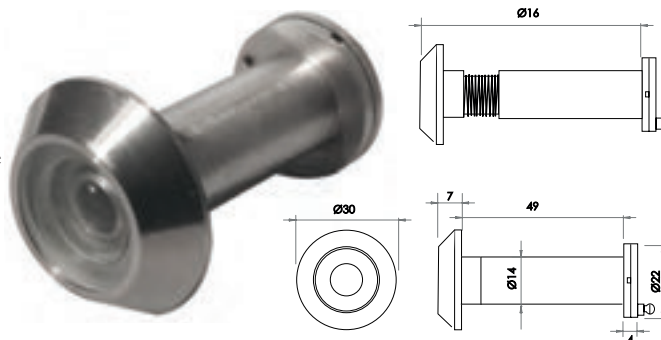

Door Viewer with Cover
Fits doors 35mm to 60mm thickness
Diameter 14mm
160-180 degree viewing angle with fire
protection internal glass lens

Available finishes

JSS940 SSS

Exterior Door Furniture Cylinder Pulls