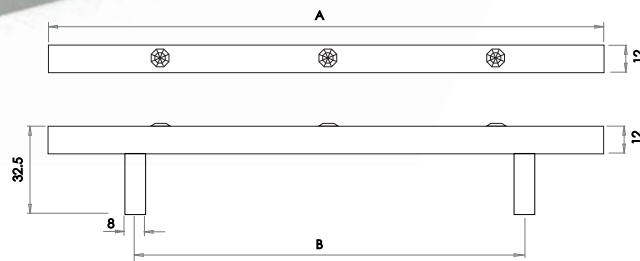

Square Bar Cabinet Handle

Material: Solid brass & Swarovski crystal elements

2031
Length 210mm
Centres 160mm

Available finishes
2031PC 2031SC

2032
length 250mm
Centres 200mm

2032PC 2032SC