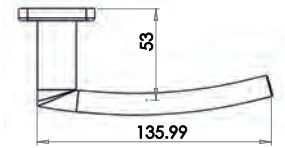

Square Turn & Release

Available finishes

No indicator
 JSS54 SSS JPS54 PSS

Square Easy Turn & Release

Available finishes

No indicator
 JSS356 SSS JPS356 PSS

Luma Lever on Plate

Lockset