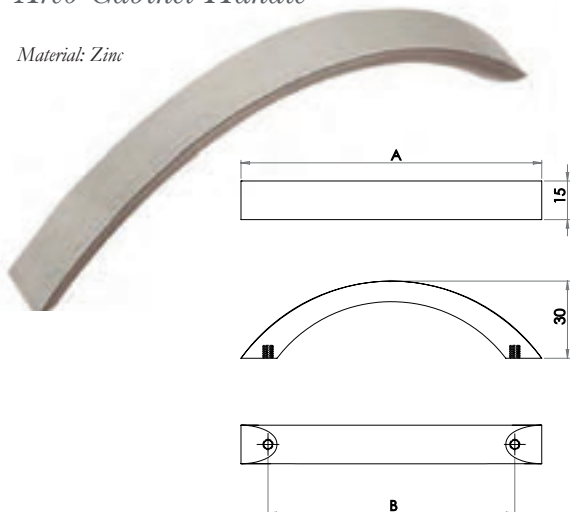

Available finishes

GA100BN GA100PC

Length: (A) 107mm
Centres (B) 96mm

Available finishes

GA101BN GA101PC

Length: (A) 145mm
Centres (B) 128mm

Cabinet Handles

Polaris Handle