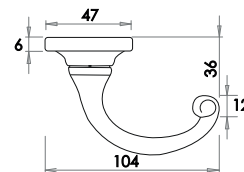

Regal Lever on Plate Furniture

Material: Malleable Iron

Latchset Short Plate

Available finishes

JAB2
Black

ANTIQUÉ
RANGE

Latchset Long Plate

Available finishes