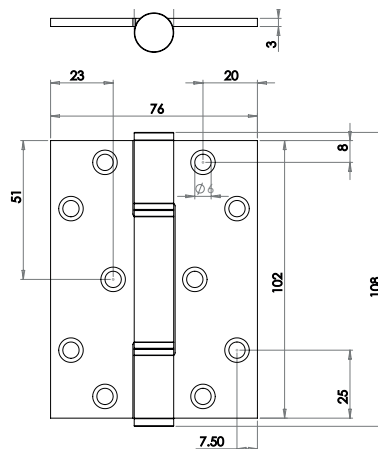

Stainless Steel Self Lubricating Hinges

102 x 76 x 3mm C/W Screws

nb. Fire tested when fitted with Intumescent hinge pad

200,000 cycles - Grade 4 corrosion
Suitable for 120kg doors when using 3 hinges

Available finishes

J2050PSS J2050SSS