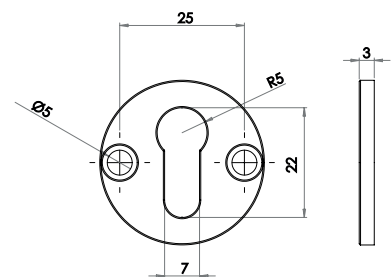

Available finishes

JAB75
Black

Round Escutcheon

Available finishes

PEW41
Pewter

Antique Cabinet Handles

Fleur De Lys Pull Handles

Image shown in Pewter finish