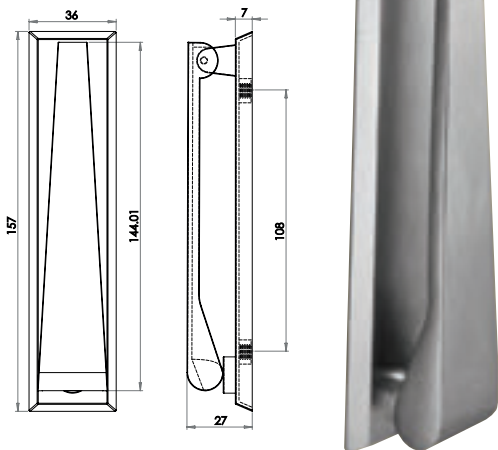

Contemporary Door Knocker

Material: Solid Brass