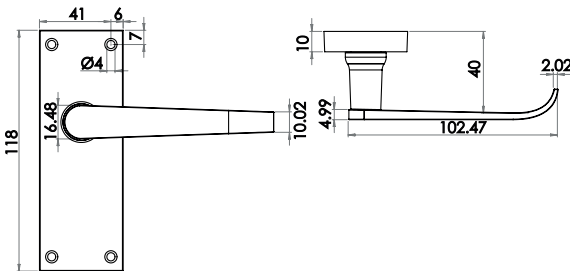

Available finishes

JV331 EB