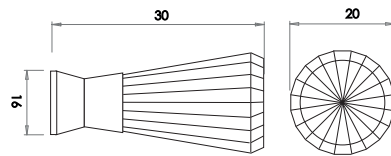

Cabinet Knob

Material: Solid brass & Swarovski crystal elements