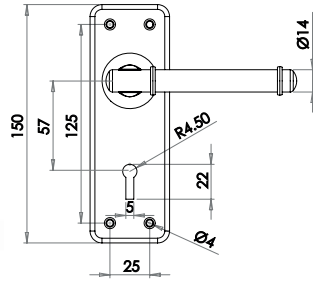

Available finishes

HF100
Pewter