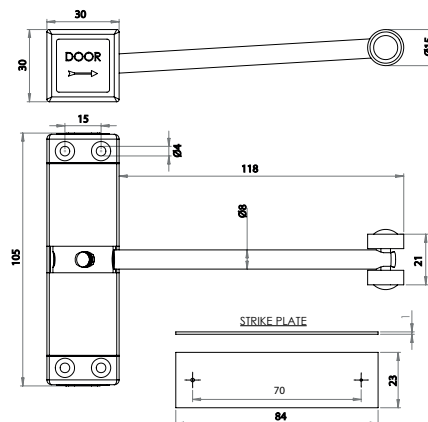

Surface Mounted Door Closer

Maximum Door Weight 50kg