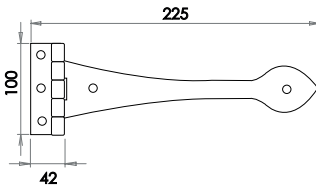

Gate Hinge

JAB60

Available finishes

JAB37A
Black

JAB37B
Black

JAB37A

JAB37B

Thumb Gate Latch