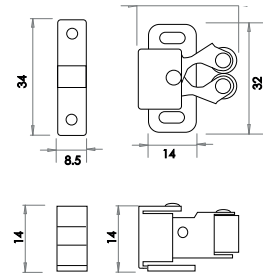

Double Roller Catch

Available finishes
J337HZIP