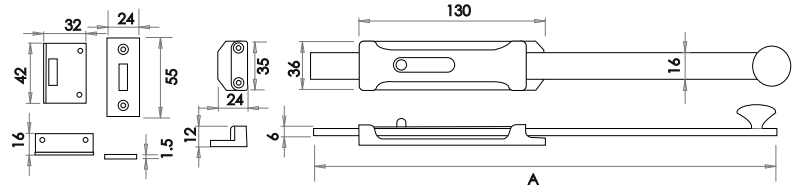

Barrel Bolts

Brass Door Bolts

Available finishes

PB

- JV1005PB-200
- JV1005PB-250
- JV1005PB-300
- JV1005PB-350
- JV1005PB-400
- JV1005PB-500
- JV1005PB-600

PC

- JV1005PC-200
- JV1005PC-250
- JV1005PC-300
- JV1005PC-350
- JV1005PC-400
- JV1005PC-500
- JV1005PC-600

SC

- JV1005SC-200 (A) 200mm
- JV1005SC-250 (A) 250mm
- JV1005SC-300 (A) 300mm
- JV1005SC-350 (A) 350mm
- JV1005SC-400 (A) 400mm
- JV1005SC-500 (A) 500mm
- JV1005SC-600 (A) 600mm