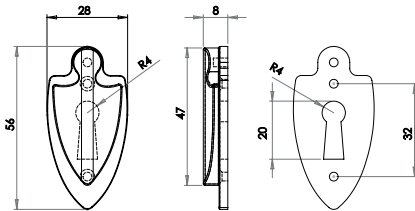

Covered Escutcheon

Available finishes

JAB53
Black