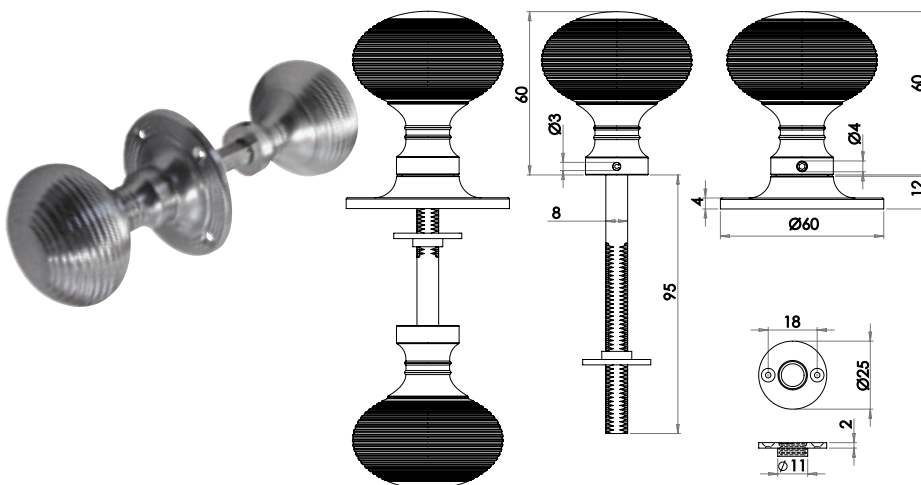

Reeded Rim Knob Furniture

Material: Solid Brass

Unsprung