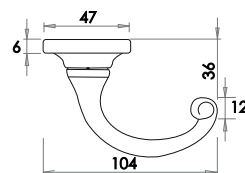

Regal Lever on Plate Furniture

Material: Malleable Iron

Lockset Long Plate

Available finishes

JAB1
Black

Bathroom Long Plate

Available finishes

JAB1B
Black