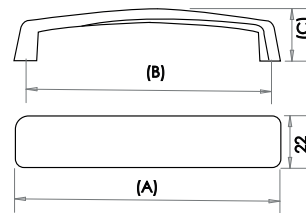

Length: (A) 157mm
Centres (B) 128mm
Depth: (C) 25mm

Twist Handle

Material: Zinc

Available finishes

GA50BN

GA50PC

Length: (A) 107mm
Centres (B) 96mm
Depth: (C) 26mm

Available finishes