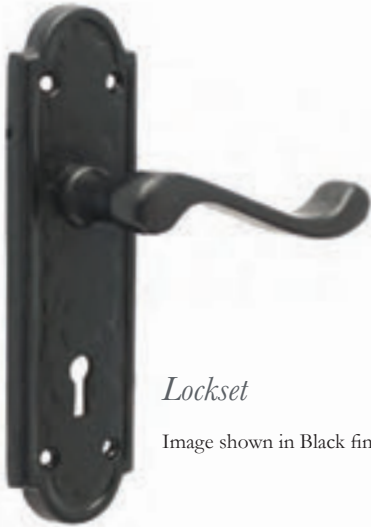

Shepherds Crook Straight Bolt

Image shown in Pewter finish

Available finishes

VF46A Pewter VFB46A Black VFX46A Beeswax

VF46B Pewter VFB46B Black VFX46B Beeswax

Shepherds Crook Necked Bolt

Image shown in Pewter finish

Discover the range

www.frelan.co.uk

Antique Lever on Plate Furniture

Material: Malleable Iron

Turnberry

Lockset

Image shown in Black finish

Available finishes