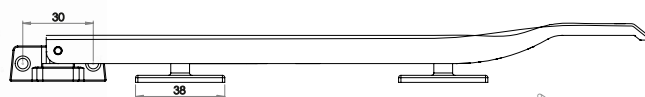

Modern Lockable Casement Stay

Supplied with both flat and EJMA fittings

Available finishes

JW77LPB JW77LPC JW77LSC JW77LWH

WINDOW
FURNITURE

Julietta Casement Stay

Available finishes

JV4925PB JV4925PC JV4925SC JV4925SN