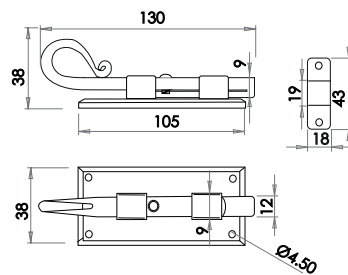

Available finishes

HF25
Pewter