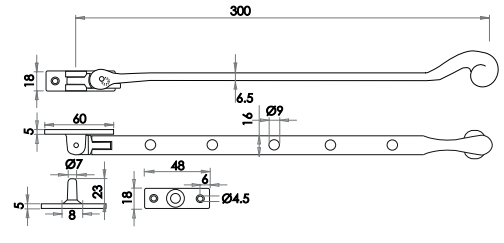

Casement Stay

Image shown in Pewter finish

Available finishes

Casement Stay

Available finishes

Screwdown Stay

Available finishes