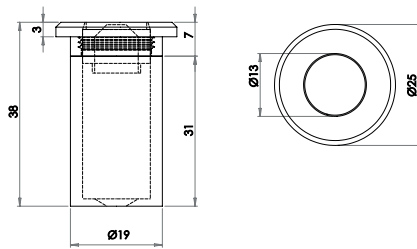

Dust Proof Spring Floor Socket

Available finishes

JV5642PN JV5642SN