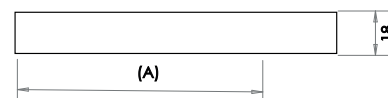

Available finishes

GA305SAA	GA305PC	GA305BN	GA306SAA	GA306PC	GA306BN
Length: (A) 139mm			Length: (A) 171mm		
Centres (B) 128mm			Centres (B) 160mm		
Depth: (C) 31mm			Depth: (C) 31mm