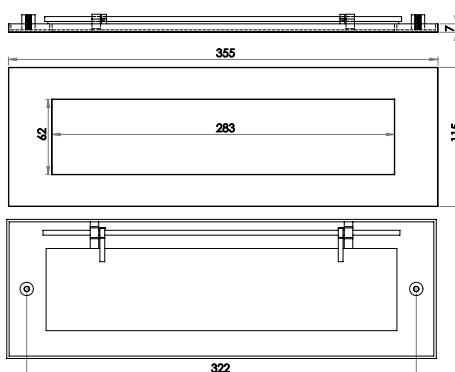

Available finishes

JV36CB JV36CPC JV36CSC

nb. We do not recommend pre cutting of doors as sizes are approximate and may differ to those shown.