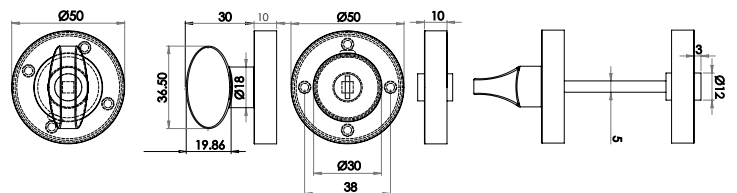

Available finishes

JV422PCSC