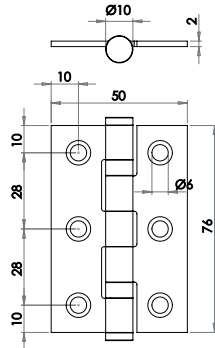

Stainless Steel Ball Bearing Hinges

76 x 50 x 2mm C/W Screws

nb. Fire tested when fitted with Intumescent hinge pad

200,000 cycles - Grade 4 corrosion
Suitable for 40kg doors when using 3 hinges