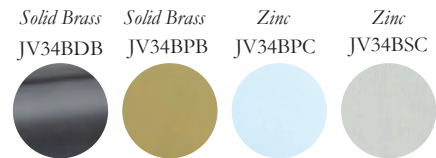

Available finishes

MORTICE &
RIM KNOB
FURNITURE