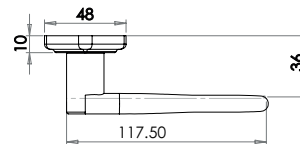

PEW400B
Pewter

Latchset

Image shown in Pewter finish

Available finishes

JAB401
Black

PEW401
Pewter

Wentworth Lever on Plate Furniture

Material: Malleable Iron