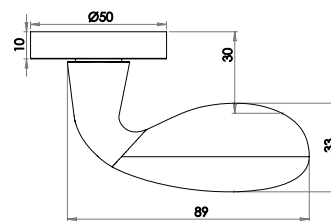

Material: Solid Brass

Available finishes

JV720DB JV720PB JV720PC JV720SC

LEVER
ON ROSE

Club Lever on Rose

Material: Solid Brass

Available finishes

JV721PC JV721SC