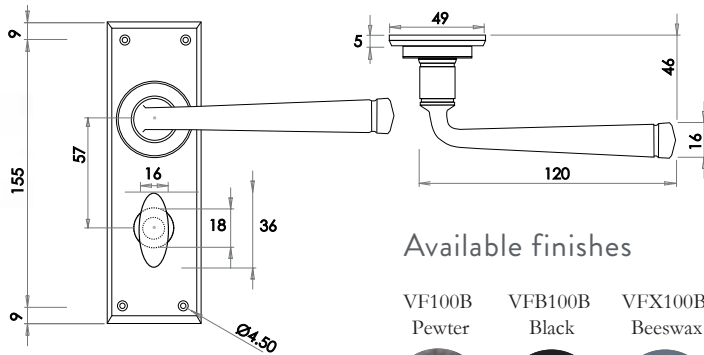

Valley Forge Lever on Plate Furniture

Material: Forged metal

Lockset
Image shown in Pewter finish

Available finishes

- VF100
Pewter

- VFB100
Black

- VFX100
Beeswax

Bathroom
Image shown in beeswax finish