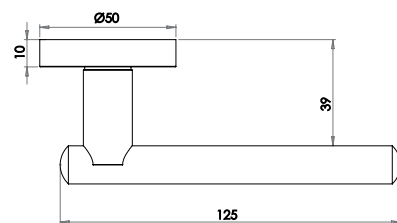

Opal Lever on Rose

Material: Aluminium

Available finishes

JV844PC JV844SC

LEVER
ON ROSE

Rosetta Lever on Rose

Material: Aluminium

Available finishes