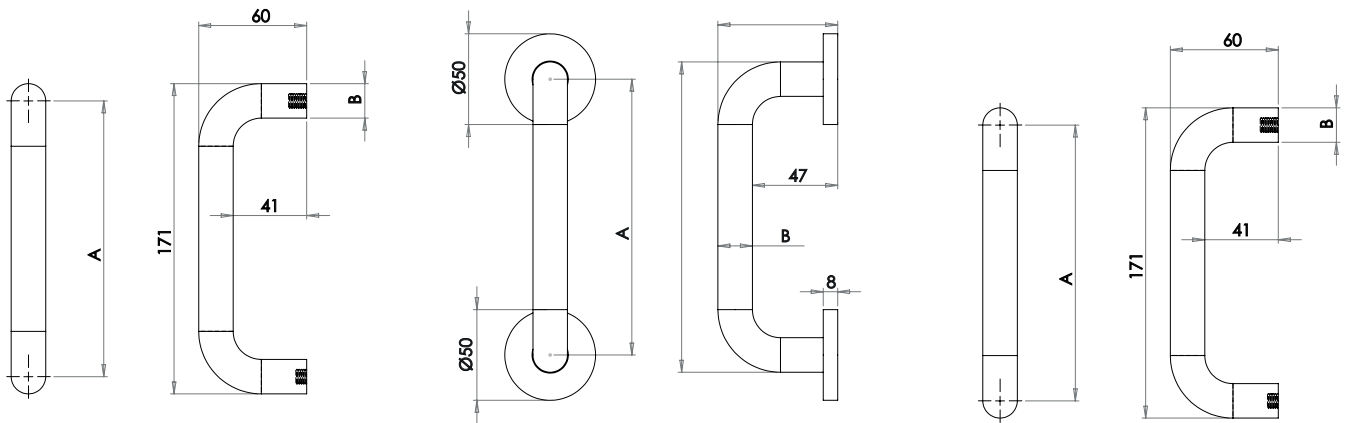

Bolt through Fixing

Rose Fixing

Rose kit for Pull Handles F2 Finish

Suitable for use with SAA150, SAA151, SAA152, SAA153, SAA154