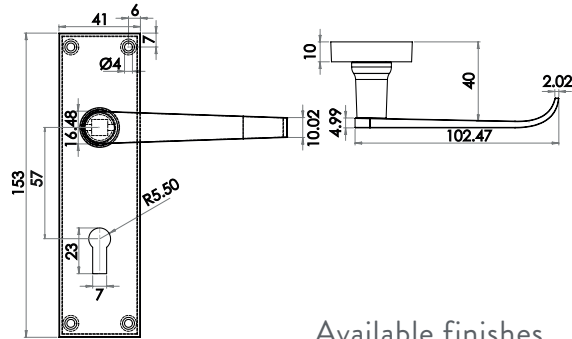

Victorian Straight Lever Suite

Material: Zinc

Lockset

- JV30DB Material: Solid Brass
- JV30PB Material: Solid Brass
- JV30PC Material: Zinc
- JV30SC Material: Zinc

Available finishes

Bathroom

- JV30BDB Material: Solid Brass
- JV30BPB Material: Solid Brass
- JV30BPC Material: Zinc
- JV30BSC Material: Zinc