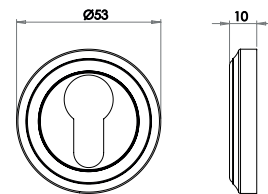

Available finishes

JV604EAB JV604EPB JV604EPN JV604ESN