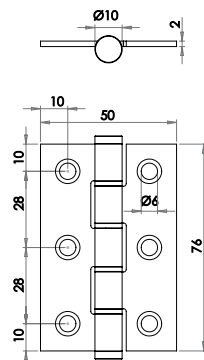

Available finishes

J9504PSS J9504SSS

Stainless Steel Washered Hinges

76x 50 x 3mm C/W Screws

nb. Fire tested when fitted with Intumescent hinge pad

Available finishes

J9506PSS J9506SSS

Stainless Steel Hinges