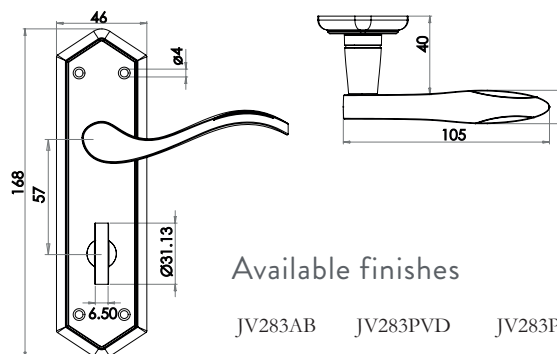

Available finishes