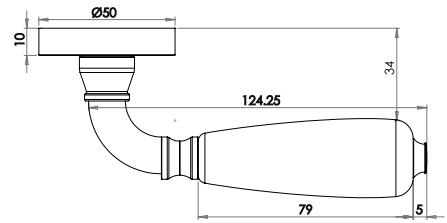

Oxford Lever on Rose

Material: Cream Cracked Porcelain & Zinc

Available finishes

JC6003PC

LEVER
ON ROSE