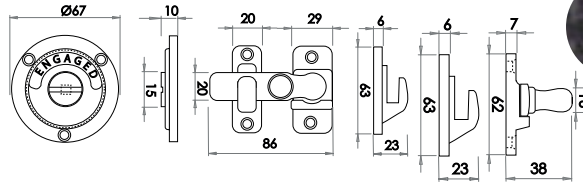

Indicator Bolt

Available finishes

JAB80
Black