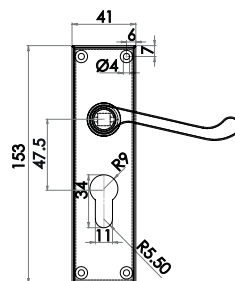

Victorian Scroll Lever Suite

- JV10DB Material Solid Brass
- JV10PB Material Solid Brass
- JV10PC Material Zinc
- JV10SC Material Zinc

- JV10BDB Material Solid Brass
- JV10BPB Material Solid Brass
- JV10BPC Material Zinc
- JV10BSC Material Zinc

- JV10EPB Material Solid Brass
- JV10EPC Material Zinc
- JV10ESC Material Zinc