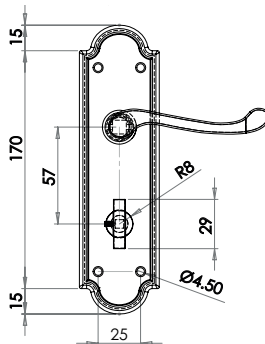

Available finishes

JAB300B
Black

PEW300B
Pewter