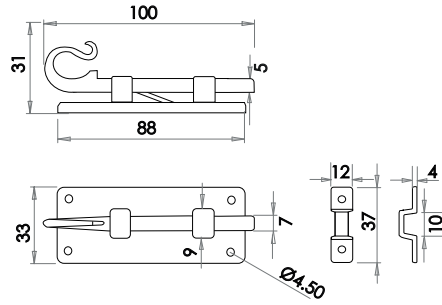

Antique Door Bolts

Straight Bolt

Available finishes

JAB25
Black