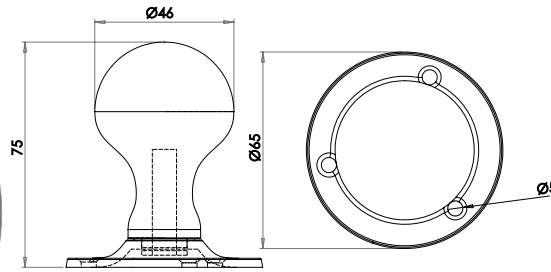

JAB83B
Black

Latchset

Available finishes

JAB84
Black

Antique Mortice Knobs

Material: Malleable Iron

Ball Shape Mortice Knob

Image shown in Pewter finish