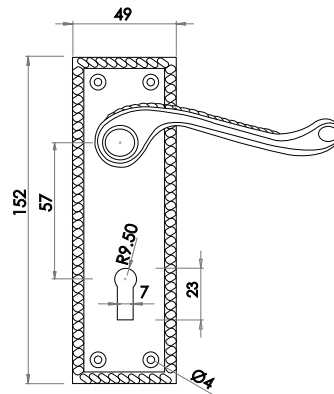

Available finishes

JV533PCSC

KONTRAX RANGE

Georgian Kontrax Suite

Material: Zinc

Lockset Long Plate

Available finishes

JG111 EB