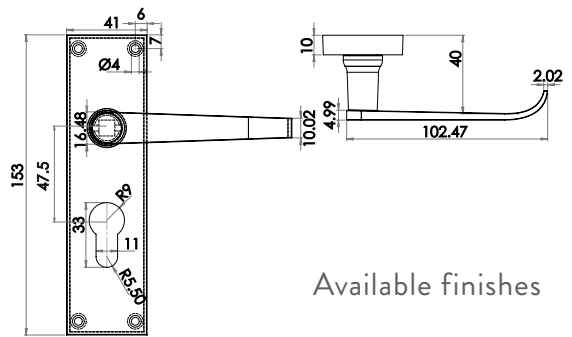

Euro Profile Lockset