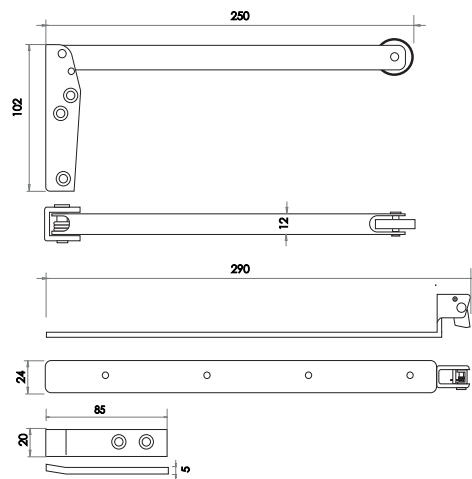

Available finishes

JDS10SN

JDS11PN