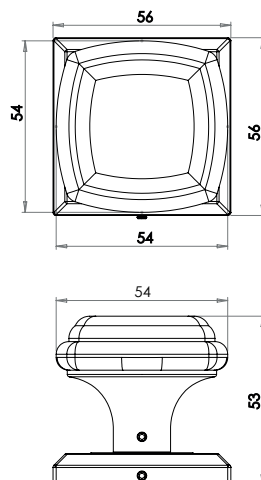

Unsprung

Available finishes

JV172BPB JV172BPC JV172BSC

MORTICE &
RIM KNOB
FURNITURE

Piazza Mortice Knob Furniture on Square Rose

Material: Solid Brass

Unsprung

Available finishes