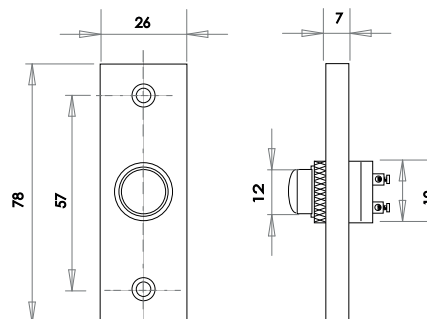

Available finishes

JAB118
Black

PEW118
Pewter

ANTIQU
RANGE