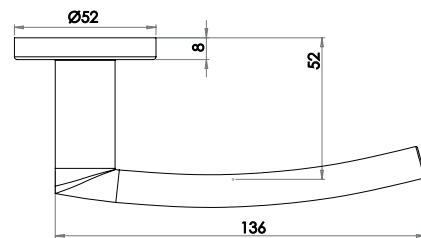

Luma Lever on Rose

Available finishes

JPS380 PSS

JSS380 SSS