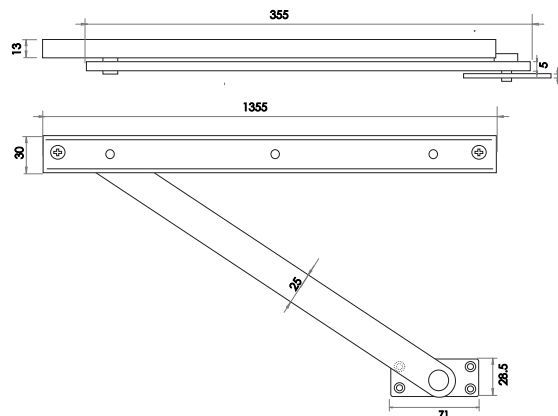

Overhead Door Controls

Overhead Door Selector

Available finishes

JDS10SN

JDS11PN

DOOR
CONTROLS

Overhead Door Stay

JDS20