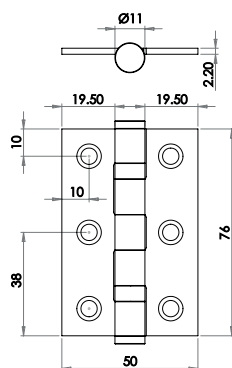

Steel Ball Bearing Hinges

76 x 50 x 2.2mm C/W Screws