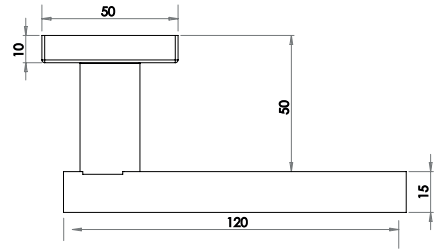

Kubus Curved Lever on Rose

Material: Solid Brass

Available finishes

JV4002DB JV4002PC JV4002SC