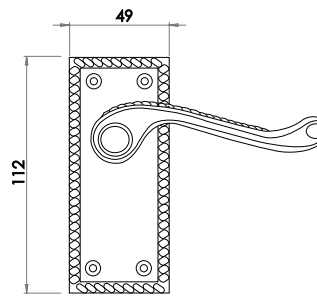

Available finishes

JG2PB