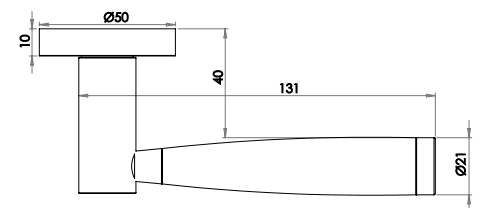

Alexander Lever on Rose

Material: Zinc

Available finishes

JV465PCSN