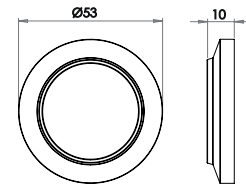

Outer Rose Choices Material: Solid Brass

Plain

Available finishes

BUR50AB BUR50DB BUR50PN BUR50SB BUR50SN

Chamfered

Available finishes

BUR51AB BUR51DB BUR51PN BUR51SB BUR51SN

Stepped