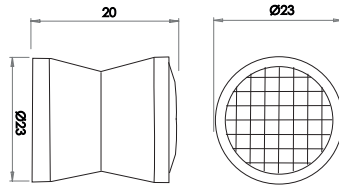

Crystal Cabinet Furniture

Cabinet Knob

Material: Solid brass & Swarovski crystal elements

Available finishes
2018-23PC