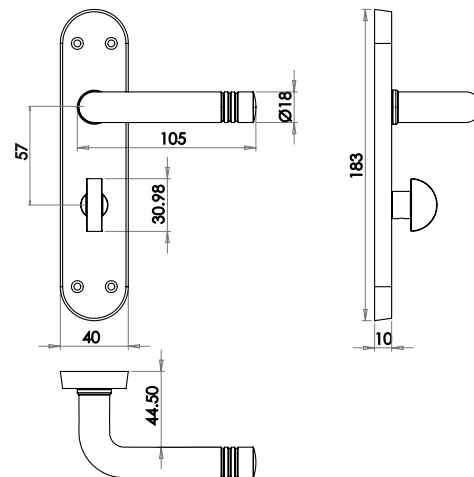

Available finishes

JV660BPB

JV660BPC

JV660BSC