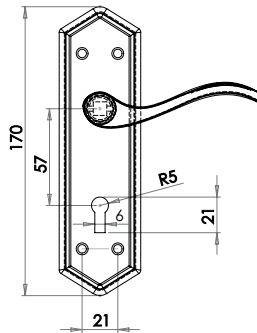

Available finishes

JAB500
Black

PEW500
Pewter