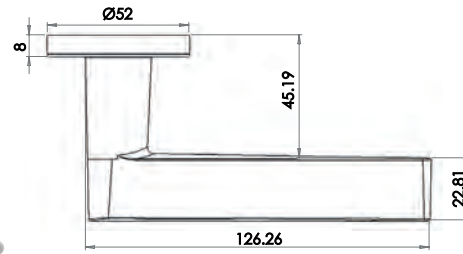

Meteor Lever on Rose

Material: Solid Stainless Steel