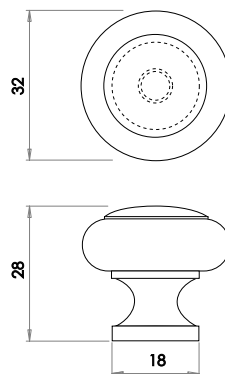

Available finishes