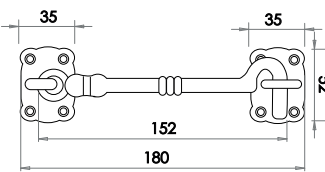

Antique Accessories

Image shown in Black finish

Available finishes

JAB77
Black

PEW77
Pewter

Single Robe Hook

Available finishes

JAB78
Black

Image shown in Pewter finish

Available finishes

JAB79
Black

PEW79
Pewter

Cabin Hooks

JAB50

Available finishes

JAB49
Black

JAB50
Black

Available finishes

JAB56
Black