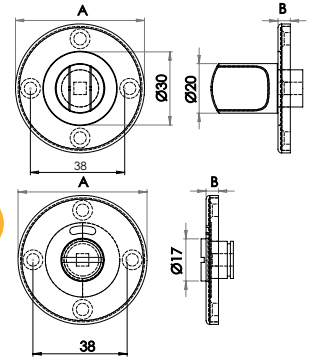

With indicator
 JSS05 SSS JPS05 PSS JSS55 SSS JPS55 PSS
 (A) 52mm (A) 52mm (A) 52mm (A) 52mm
 (B) 5mm (B) 5mm (B) 8mm (B) 8mm

JSS226
 (A) 52mm
 (B) 8mm

No indicator

JSS225
 (A) 52mm
 (B) 8mm

Easy Turn

Available finishes