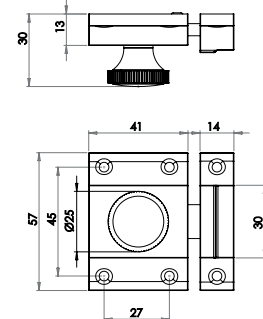

Available finishes
JV360PB JV360PC JV360SC

ACCESSORIES