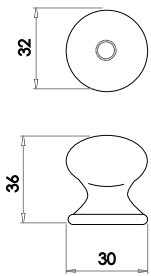

Porcelain Cupboard Knobs