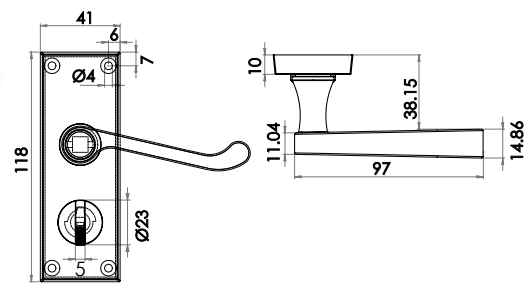

Material: Zinc

Bathroom Long Plate

Available finishes

JV130B EB

LEVER ON BACKPLATE

Privacy Set Short Plate

Available finishes

JV131PR EB