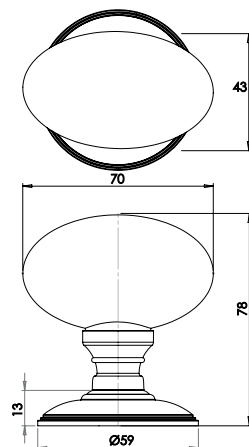

Oval Glass Mortice Knob Furniture

Material: Solid Brass & Glass

Unsprung

Available finishes

JH6000PB JH6000PC JH6000SC