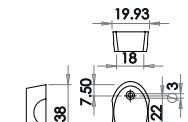

Centre Cap

End Cap & Centre Cap