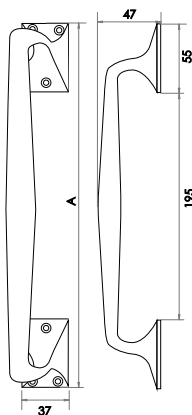

JV124PB

Wessex

Material: Solid brass

- JV90APB (A) 152mm
- JV90BPB (A) 200mm
- JV90CPB (A) 250mm
- JV90DPB (A) 305mm

Available finishes

JV90PB

Bow Shape

Material: Solid brass