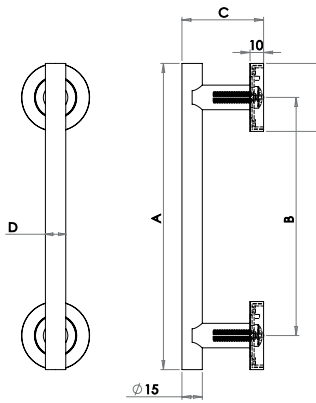

Pull Handles

Ascot

Material: Solid brass

JV515
(A) 225mm
(B) 174mm
(C) 62mm
(D) 19mm

JV516
(A) 305mm
(B) 250mm
(C) 62mm
(D) 19mm