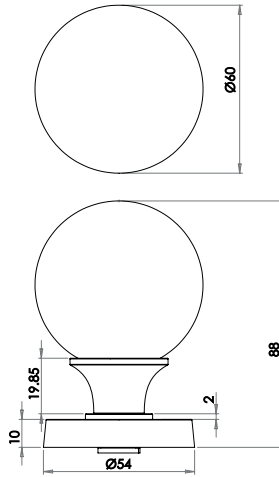

Material: Solid Brass & Glass

Unsprung

Available finishes

JH7020PB JH7020PC JH7020SC

Plain Ball Glass Mortice Knob Furniture

Material: Solid Brass & Glass

Sprung

Available finishes