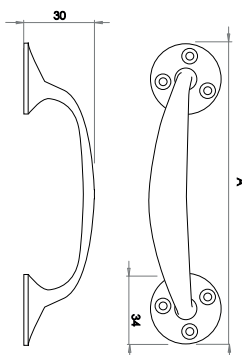

Bow Shape

Material: Solid brass

- JV96PC (A) 152mm
- JV96APB (A) 152mm
- JV96BPB (A) 175mm

Available finishes

JV96APB   JV96BPB   JV96PC