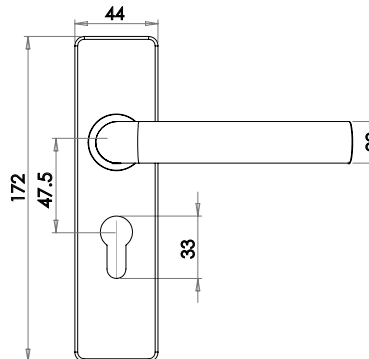

Luma Lever on Plate

Available finishes

JSS681 SSS

Available finishes

JSS682 SSS