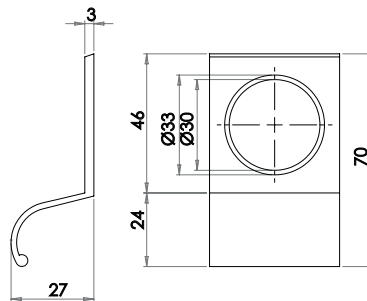

J1400

nb. We do not recommend pre cutting of doors as sizes are approximate and may differ to those shown.

Escutcheon

Available finishes

J1407

Cylinder Pull

Available finishes

J2601