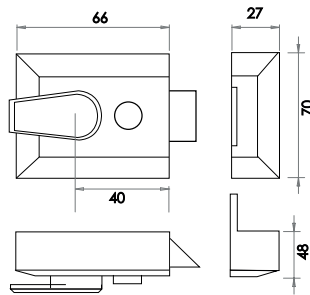

Night Latches

Available finishes

JL5011PB JL5011PC JL5011SC

Available finishes

JL5021PB JL5021BL JL5021PC JL5021SC

Available finishes

JL5031PB JL5031BL JL5031PC JL5031SC

5 Pin Replacement Rim Cylinders All cylinders supplied with 3 keys

Available finishes

To Differ

JL-5PRCBL JL-5PRCPB JL-5PRCPC JL-5PRCSC

Keyed Alike

JL-5PRCPB-KA JL-5PRCPC-KA JL-5PRCSC-KA