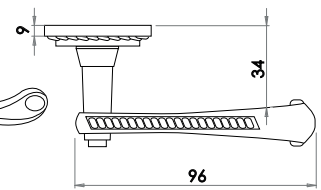

Available finishes

JG112 EB