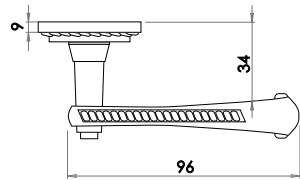

Available finishes

JG2PB