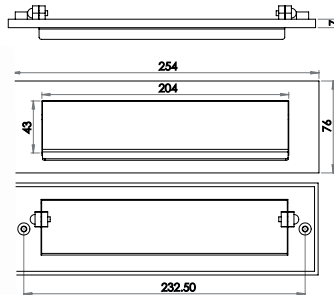

Gravity Letterplate

Unsprung
Material: Solid Brass

Available finishes

JV16PB