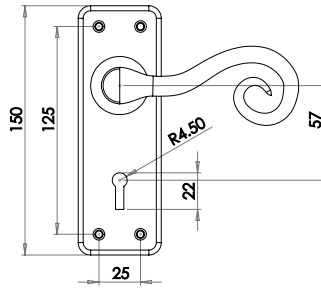

Available finishes

HF101
Pewter

Handforged Pewter Lever on Plate Furniture

Chester

Lockset

Available finishes

HF200
Pewter

Bathroom