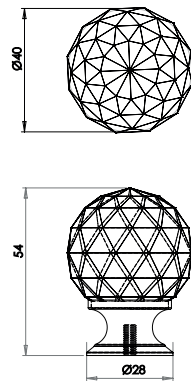

Material: Solid Brass & Glass

Size 25mm

Available finishes

JH1155-25PB JH1155-25PC JH1155-25SC

Size 30mm

Available finishes

JH1155-30PB JH1155-30PC JH1155-30SC

Size 40mm