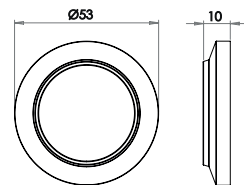

BUR20AB BUR20DB BUR20PN BUR20SB BUR20SN

Outer Rose Choices Material: Solid Brass

Plain

Available finishes

BUR50AB BUR50DB BUR50PN BUR50SB BUR50SN

Chamfered

Available finishes

BUR51AB BUR51DB BUR51PN BUR51SB BUR51SN