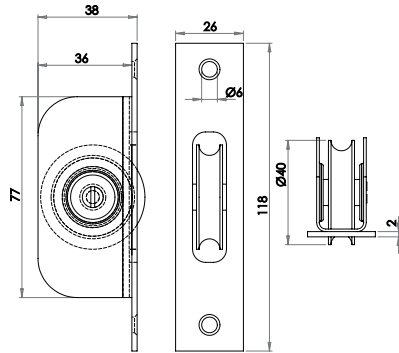

Available finishes

WINDOW FURNITURE

Sash Pulleys

Zinc Plated Face & Nylon Roller

Brass Roller

Available finishes

J992BZP

Brass Roller - Radiused Faceplate