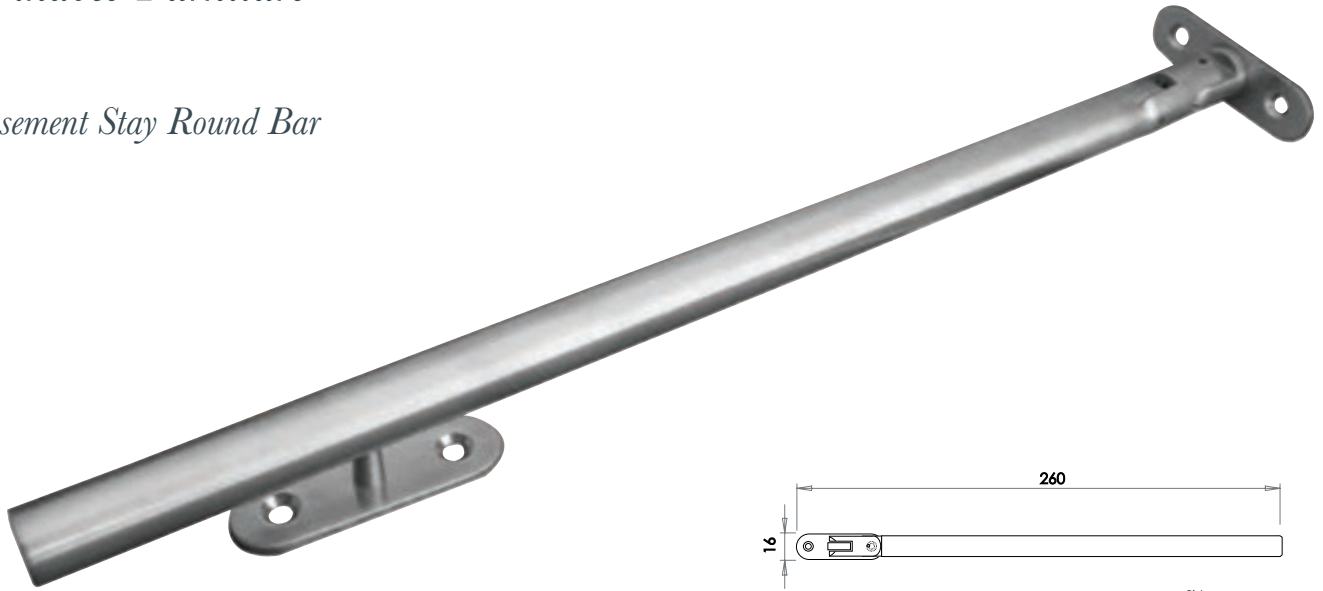

Casement Stay Round Bar

Available finishes

JSS1237 SSS

Accessories

SPARE PINS - JSS1237PINS to Suit JSS1237