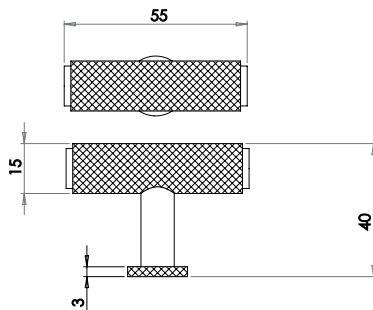

Piccadilly Knurled T Bar Cupboard Knob

n.b Handles may be fitted without roses if required