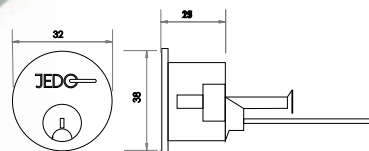

Night Latches

Available finishes

JL5011PB JL5011PC JL5011SC

Available finishes

JL5021PB JL5021BL JL5021PC JL5021SC

Available finishes

JL5031PB JL5031BL JL5031PC JL5031SC

Available finishes

To Differ

JL-5PRCBL JL-5PRCPB JL-5PRCPC JL-5PRCSC

Keyed Alike

JL-5PRCPB-KA JL-5PRCPC-KA JL-5PRCSC-KA