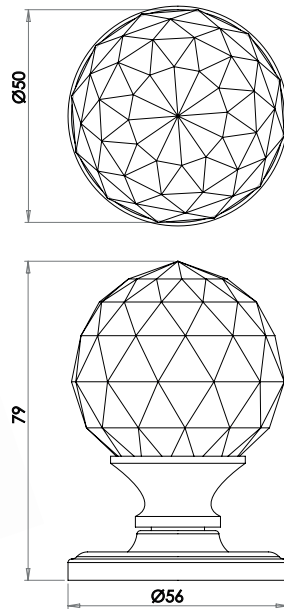

Crystal Mortice knob Furniture

Material: Solid brass & Swarovski crystal elements

Available finishes

2000-50PB 2000-50PC 2000-50SC

Material: Solid brass & Swarovski crystal elements