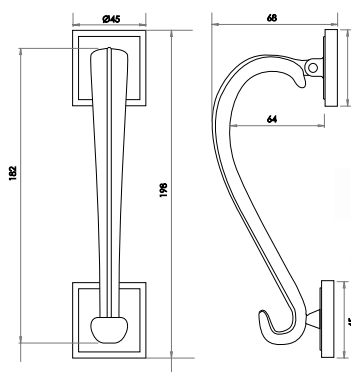

Sloane Letterplate

Material: Brass

Available finishes

JV25PB JV25PC JV25SC

nb. We do not recommend pre cutting of doors as sizes are approximate and may differ to those shown.

Sloane Centre Door knob

Material: Brass

Available finishes

JV57PB JV57PC JV57SC

Sloane Scroll door knocker

Material: Brass

Square Rose JV3

Available finishes

JV3PB JV3PC JV3SC

Round Rose JV4

Available finishes

JV4PB JV4PC JV4SC

Sloane Bell Push

Material: Brass

Available finishes

JV17PB JV17PC JV17SC

EXTERIOR FURNITURE