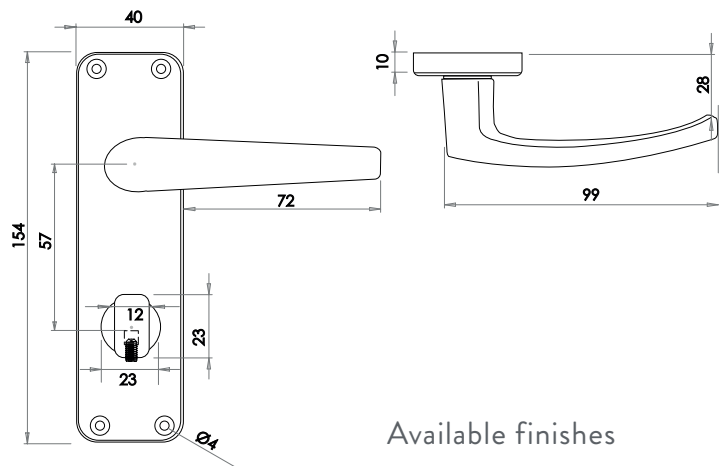

Bathroom Long Plate

Available finishes

J5601B SAA