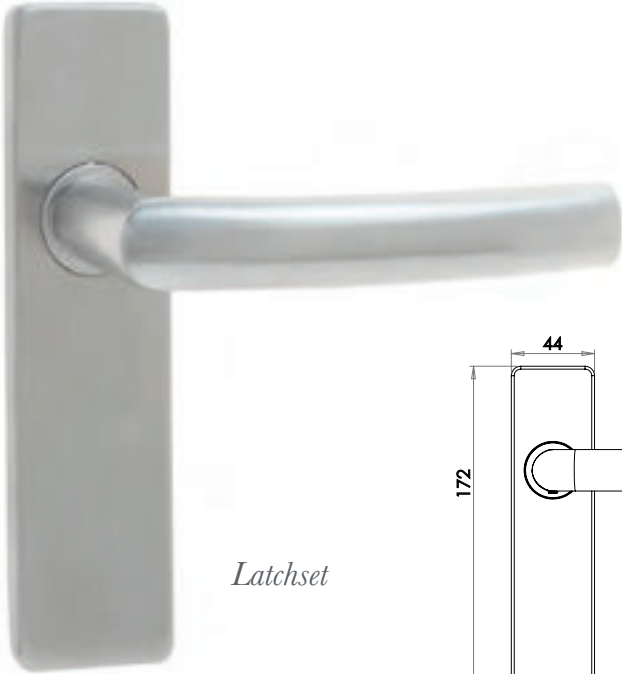

Available finishes

JSS681 SSS

Available finishes

JSS682 SSS

Euro Profile Lockset

Luma Lever on Plate

Latchset

Available finishes