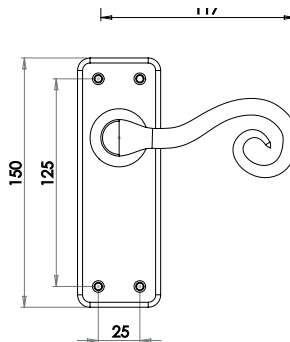

Available finishes

HF201
Pewter

ANTIQUE
RANGE