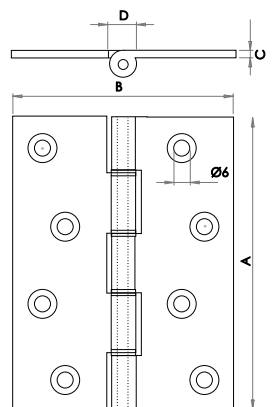

J9116BPC

(A) 76mm (B) 50mm (C) 3mm (D) 8mm

Double Phosphor Bronze Washered Hinges

Polished Laquered Brass C/W Screws

Available finishes

J7007PB

(A) 102mm (B) 76mm (C) 4mm (D) 10mm

J7012PB