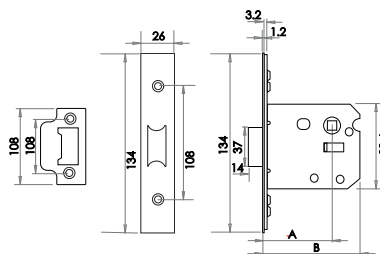

(A) 57mm (B) 76mm

JL1093PB JL1093SSS JL1093SC

Small Case Mortice Latch

Available finishes

(A) 44mm (B) 65mm

JL1040PVD JL1040SSS

(A) 57mm (B) 76mm

JL1041PVD JL1041SSS