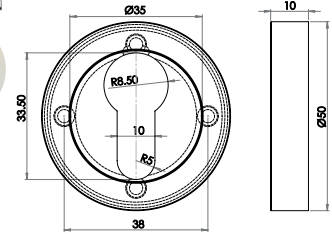

Available finishes

JV503EDB JV503EPC JV503EPVD JV503ERUS JV503ESC JV503ESN