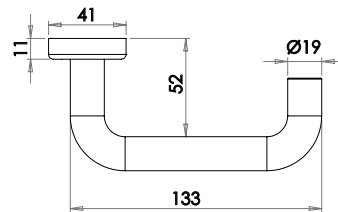

Lockset - Standard Keyway

Available finishes

J4670B

Latchset

Available finishes

J4671B

19mm Round Bar Lever on Plate SAA Finish

Euro Profile Lockset