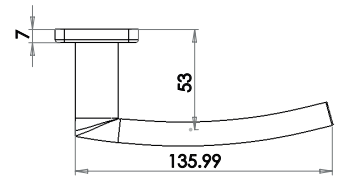

Luma Lever on Plate

Available finishes

JSS681 SSS

Available finishes

JSS682 SSS