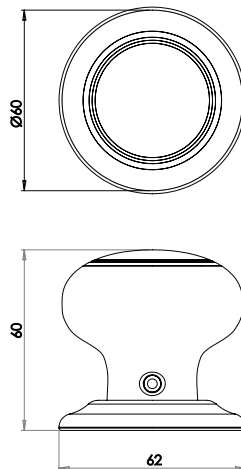

Grey Crazed Porcelain Mortice Knob Furniture

Material: Solid Brass & Porcelain

Unsprung

Available finishes

JC40PC

Black Lined Porcelain Mortice Knob Furniture

Material: Porcelain

Unsprung

Available finishes

JC70 Black Goldline

JC73 Black Silverline

MORTICE & RIM KNOB FURNITURE

Dark Wood Mortice Knob Furniture

Material: Solid Brass & Wood

Unsprung

Available finishes

JKA60MPB

JKA60MPN

JKA60MSN