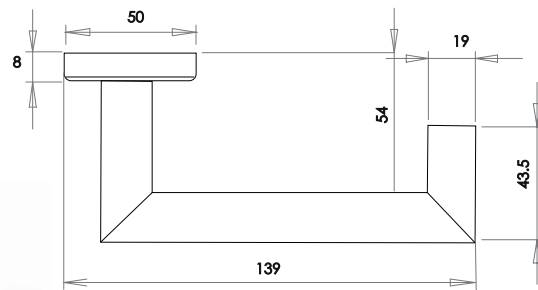

Carina Lever on Rose