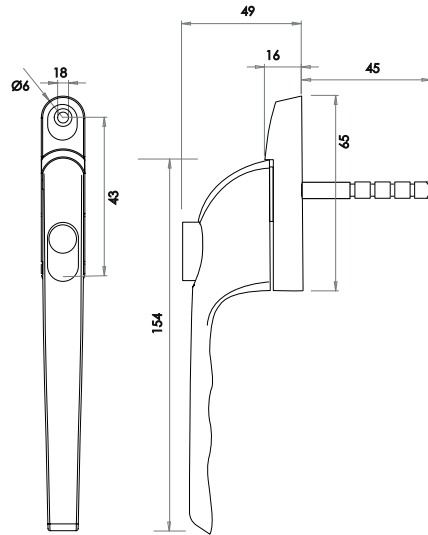

Locking Espagnolette Window Fasteners

Modern

Available finishes

JW79LPC JW79LPVD JW79LSC JW79LWH

BRASS

Antique