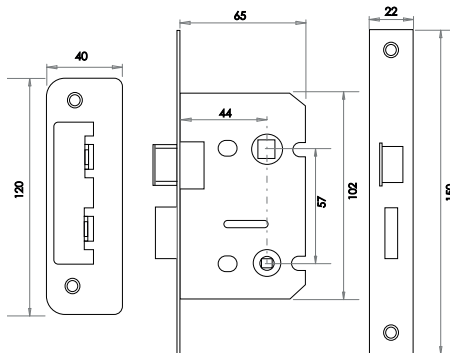

Bathroom Lock Square Forend & Radiused Strike Plate

n.b. Fire tested when fitted with intumecent kit see page 329