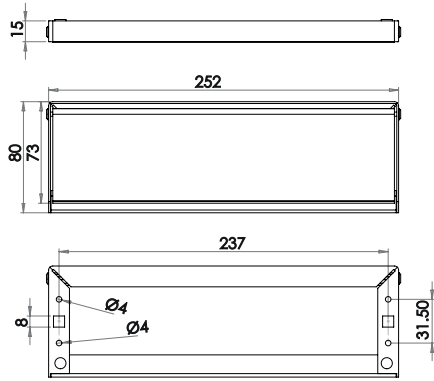

J5601E SAA

ALUMINIUM RANGE

Bathroom Long Plate

Available finishes

J5601B SAA

Exterior Door Furniture SAA Finish

Face Fix Letterplate

Available finishes