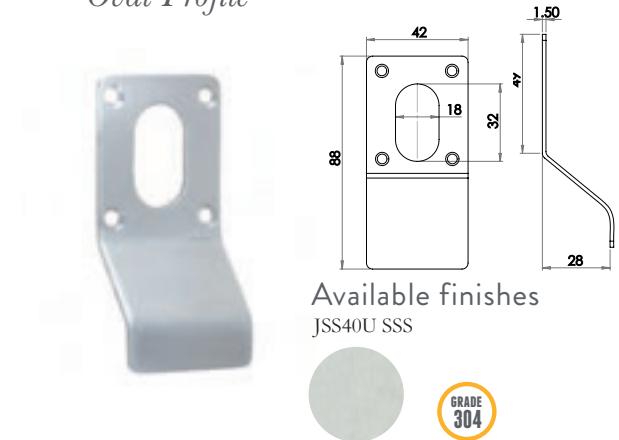

Round Cylinder

Euro Profile

Standard Keyway

Oval Profile

Numerals

100mm

- JSS-0
- JSS-1
- JSS-2
- JSS-3
- JSS-4
- JSS-5
- JSS-6&9
- JSS-7
- JSS-8

150mm