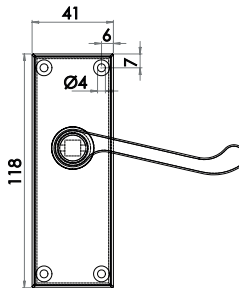

Material: Zinc

Lockset Long Plate

Available finishes

JV130 EB

Latchset Short Plate

Available finishes

JV131 EB

Victorian Kontrax Scroll Lever