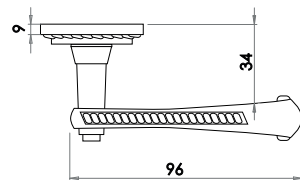

LEVER ON BACKPLATE

Latchset Short Plate

Available finishes

JG2PB

Privacy Set Short Plate

Available finishes

JG2PRPB

Henley Suite