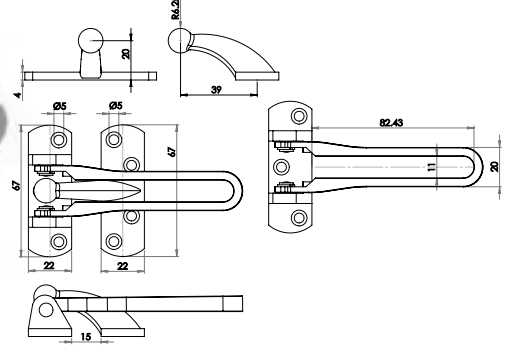

Security Door Guard