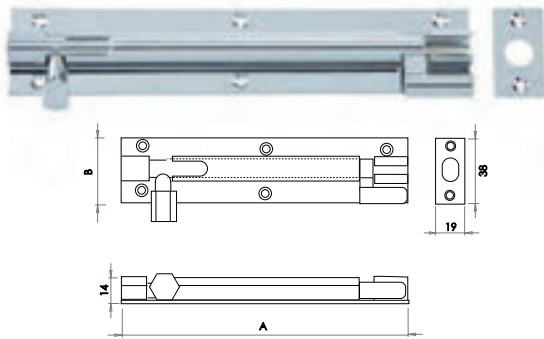

Necked Brass Barrel Bolts

Available finishes

PB	PC	SC	
J1002BB	J1002CB	J1002DB	(A) 50mm (B) 25mm
J1002BC	J1002CC	J1002DC	(A) 64mm (B) 25mm
J1002BD	J1002CD	J1002DD	(A) 75mm (B) 25mm
J1002BE	J1002CE	J1002DE	(A) 100mm (B) 25mm
J1002BF	J1002CF	J1002DF	(A) 150mm (B) 25mm
J1002PB-4	J1002PC-4	J1002SC-4	(A) 100mm (B) 38mm
J1002PB-6	J1002PC-6	J1002SC-6	(A) 150mm (B) 38mm
J1002PB-8	J1002PC-8	J1002SC-8	(A) 200mm (B) 38mm