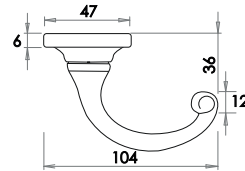

Regal Lever on Plate Furniture

Material: Malleable Iron

Lockset Long Plate

Available finishes

JAB1
Black

Bathroom Long Plate

Available finishes

JAB1B
Black