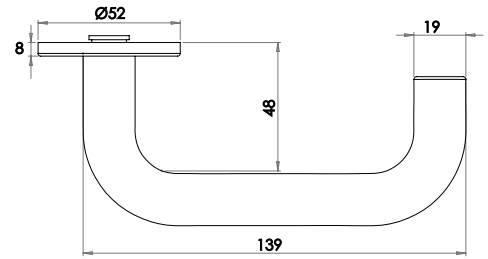

JSS402 SSS

JSS204 SSS

Luma Lever on Rose

Available finishes

JPS380 PSS

JSS380 SSS

Venus 19mm Lever on Rose

Heavy duty bolt fixing with cast inner rose