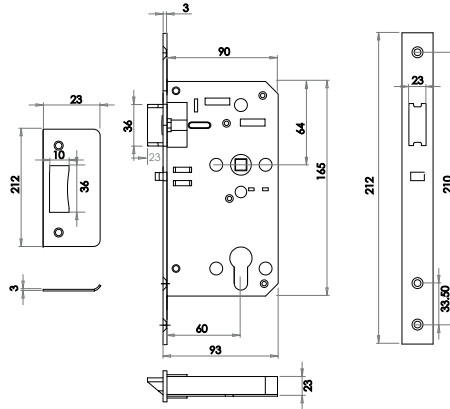

Architectural 72mm Din Locks

Nightlatch Square Plates

JL-DNL60SSS

Nightlatch Radiused Plates

JL-DNL60RSSS

n.b. Fire tested when fitted with intumecent kit see page 329

Available finishes

SSS

Escape Lock Square Plates

JL-DE60SSS

Escape Lock Radiused Plates

JL-DE60RSSS