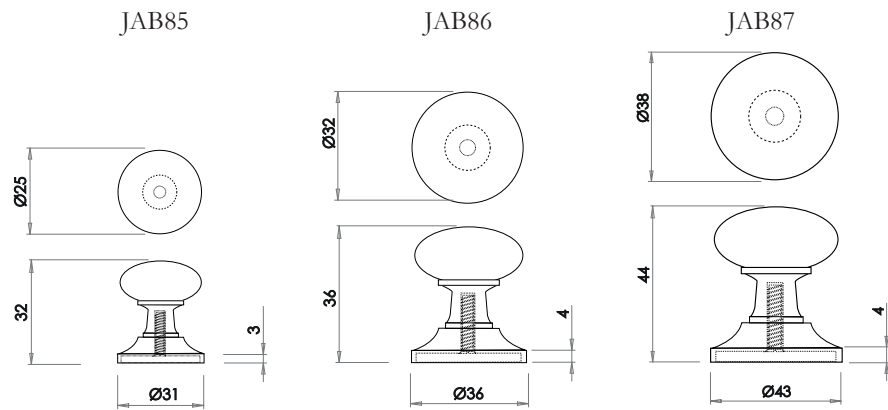

Pull Handle

Available finishes

- JAB66
Black

Round Cabinet Knobs

Round Cupboard Knobs

Available finishes

ANTIQUÉ
RANGE

Oval Cupboard Knob