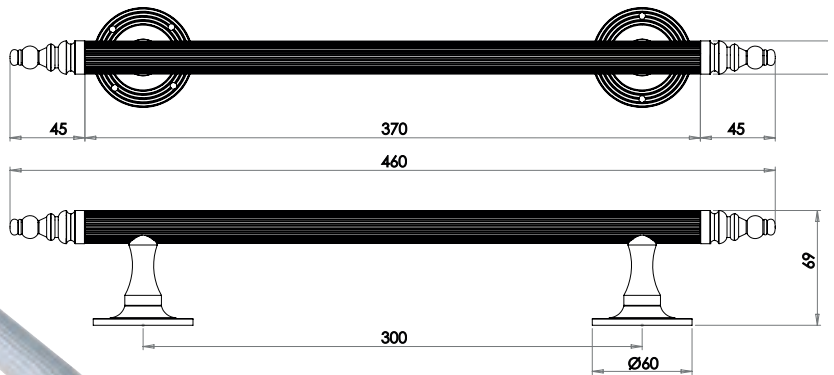

Pull Handles

Regent

Material: Solid brass