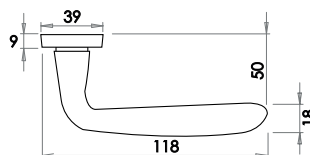

Available finishes

JV498PC

JV498SC