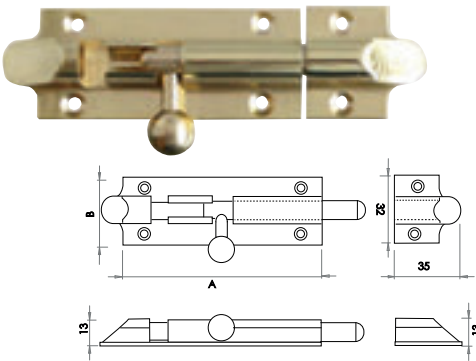

Straight Bell Shape Brass Barrel Bolts

Available finishes

PB	PC	
J1101-3PB	J1101-3PC	(A) 75mm (B) 32mm
J1101-4PB	J1101-4PC	(A) 100mm (B) 32mm
J1101-6PB	J1101-6PC	(A) 150mm (B) 32mm