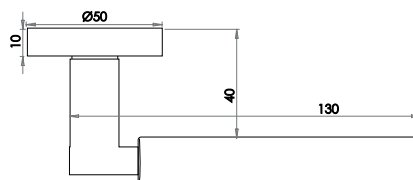

Capri Lever on Rose

Material: Aluminium

Available finishes

JV860PCSC