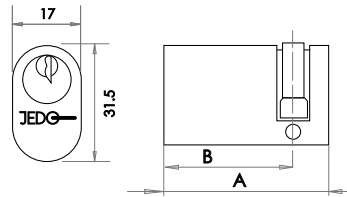

Available finishes

Available finishes

Cylinder & Turn

Oval Profile Single Cylinders All cylinders supplied with 3 keys
To Differ

(A)	(B)	(A)	(B)
40mm	30mm	45mm	35mm
JL40-OPSPB		JL45-OPSPB	
JL40-OPSPC		JL45-OPSPC	
JL40-OPSSC		JL45-OPSSC	