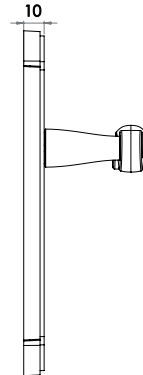

Marlow Suite

Material: Zinc

Available finishes

JV270AB JV270PC JV270SC

Available finishes

JV271AB JV271PC JV271SC

LEVER ON BACKPLATE

Available finishes

JV273AB JV273PC JV273SC