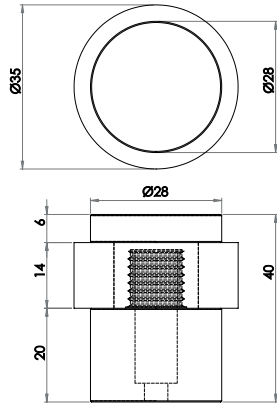

Cylinder Door Stop

GRADE 304

Available finishes

JSS06 SSS JPS06 PSS