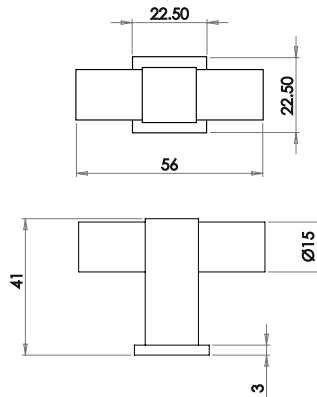

Westminster T Bar Cupboard Knob

n.b Handle may be fitted without roses if required