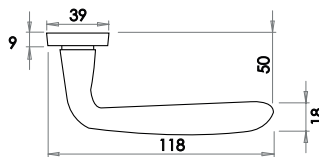

Available finishes

JV496PC

JV496SC