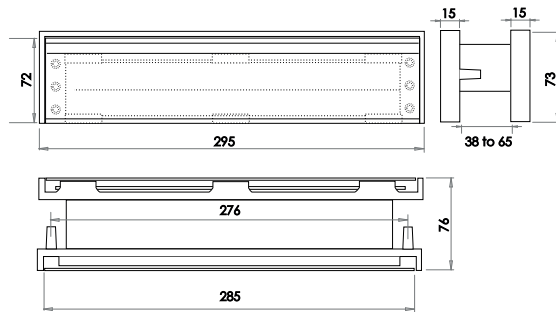

Telescopic Letterplates

Modern

Available finishes

JW80S

JW80G

JW80WH