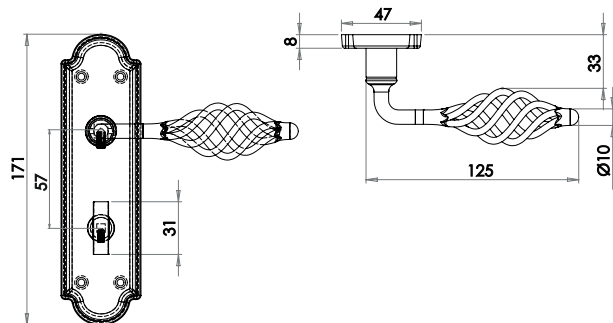

Available finishes

IRC4000B