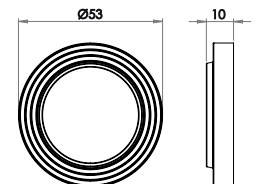

Available finishes

BUR52AB BUR52DB BUR52PN BUR52SB BUR52SN

Reded

Available finishes

BUR53AB BUR53DB BUR53PN BUR53SB BUR53SN

Matching Escutcheons

Matching Turn & Release

LEVER
ON ROSE