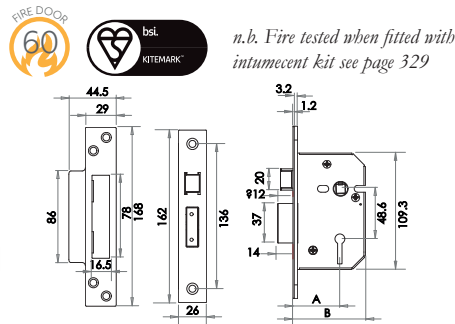

BS3621 Insurance Rated Locks

5 Lever Sashlocks

n.b. Fire tested when fitted with intumecent kit see page 329

Available finishes
(A) 44mm (B) 65mm

JL-BSS64EB JL-BSS64PC JL-BSS64SC

(A) 57mm (B) 76mm

JL-BSS76EB JL-BSS76PC JL-BSS76SC

5 Lever Deadlocks