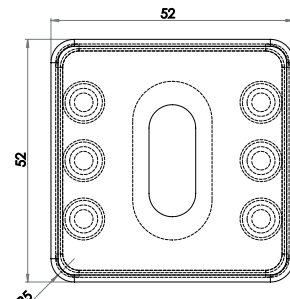

Available finishes

JSS11 SSS	JPS11 PSS