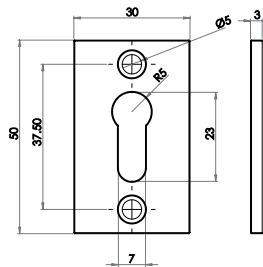

Available finishes

JAB70
Black

PEW70
Pewter