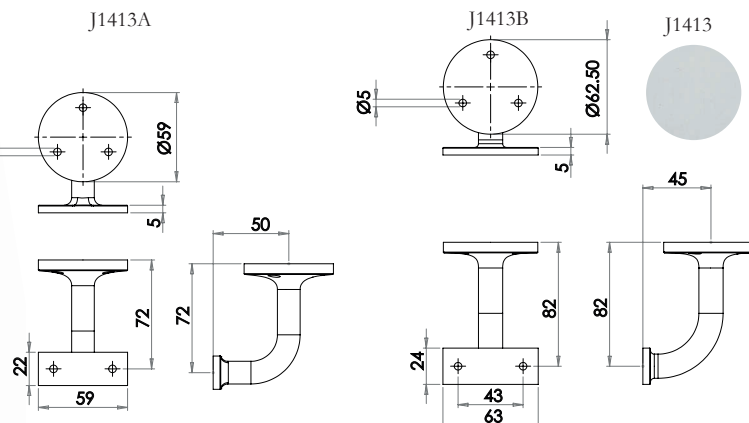

Handrail Bracket

J1413A

J1413B

Available finishes

J1413

ALUMINIUM RANGE

Cabinet Furniture

Discover the range