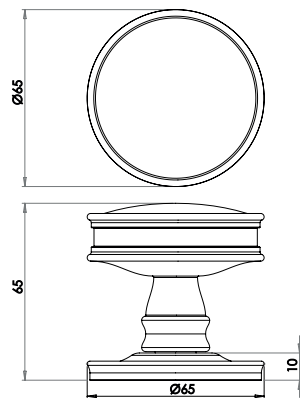

Berkeley Mortice Knob Furniture

Material: Solid Brass

Unsprung