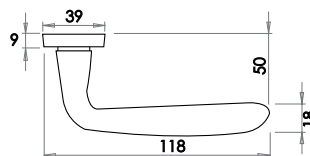

LEVER ON
BACKPLATE

Gull Suite

Material: Zinc

Lockset

Available finishes

JV496PC

JV496SC

Latchset