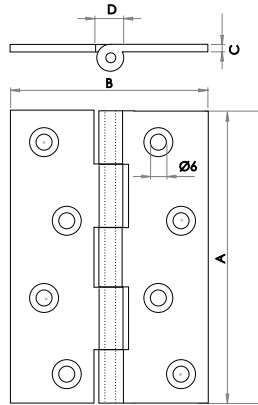

(A) 102mm (B) 68mm (C) 3.5mm (D) 10mm

J7016PB

(A) 76mm (B) 50mm (C) 3mm (D) 8mm

Brass Hinges

Double Phosphor Bronze Washered Hinges

Antique Bronze C/W Screws

Available finishes

J6007AB