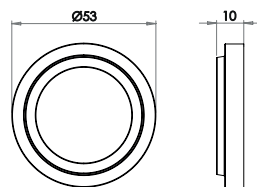

Available finishes

BUR52AB BUR52DB BUR52PN BUR52SB BUR52SN