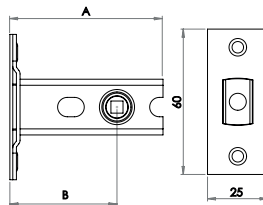

JL-HDB76PSS JL-HDB76PVD JL-HDB76SS

(A) 76mm (B) 57mm

Available finishes

JL-HDB102PSS JL-HDB102PVD JL-HDB102SS

(A) 102mm (B) 82mm

Heavy Duty Tubular Deadbolts Bodies only

JL-HDB64

(A) 59mm (B) 44mm