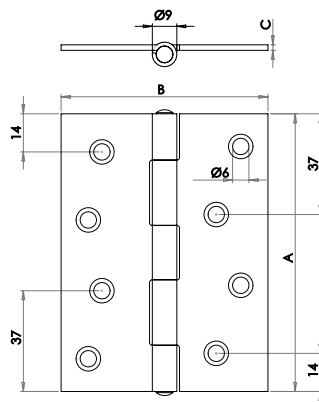

Steel Heavy Duty Button Tip Hinges

76 x 50 x 2mm C/W Screws

nb. Fire tested when fitted with Intumescent hinge pad

Available finishes

J452BT-EB J452BT-PC J452BT-SC J452BT-SN

Steel Butt Hinges

(A) 102 x (B) 76 x (C) 2.5mm