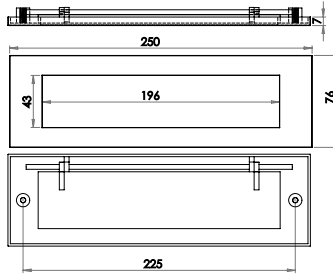

Letterplates

nb. We do not recommend pre cutting of doors as sizes are approximate and may differ to those shown.

Material: Solid Brass

JV36S Sprung