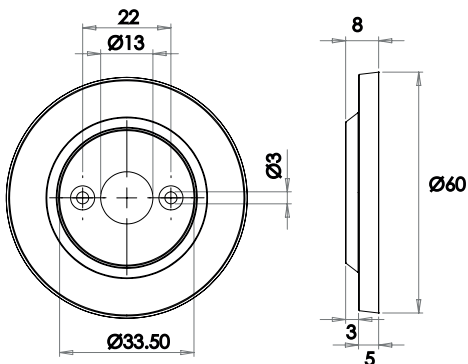

JC80RAB
Material: Brass

JC80RDB
Material: Brass

JC80RPB
Material: Brass

JC80RPC
Material: Brass

MORTICE &
RIM KNOB
FURNITURE

JC80RSC
Material: Brass

JC10RBL
Material: Porcelain

JC10RWH
Material: Porcelain