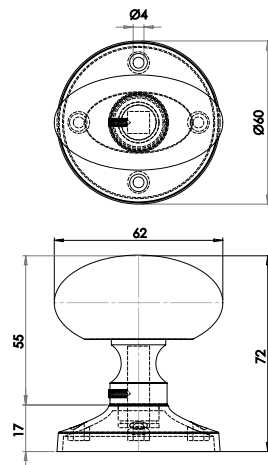

Oval Glass Turn & Release

Available finishes

JH6001PB JH6001PC JH6001SC

Kontrax Mushroom Mortice Knob Furniture
Sprung

Available finishes

Kontrax Oval Mortice Knob Furniture
Sprung

Available finishes

MORTICE &
RIM KNOB
FURNITURE