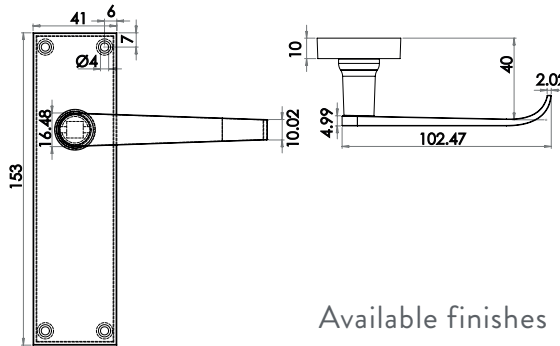

Available finishes

- JV31LPB
- JV31LPC
- JV31LSC

LEVER ON
BACKPLATE