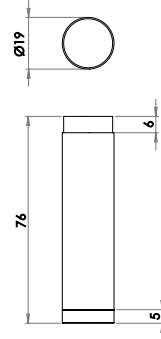

Burlington Range

Wall Mounted Door Stops

Can be fitted with or without bases - Bases are purchased separately