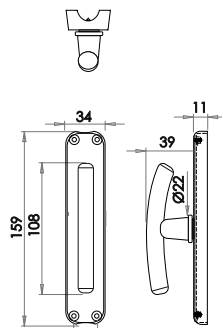

Centre Cap

End Cap & Centre Cap

Locking Espagnolette Bolts To Suit Maximum Door Height 2400mm C/W Allen Key lock

Available finishes

JV633PB JV633PC JV633SC

Main Body

Angled Plate

Flat Plate