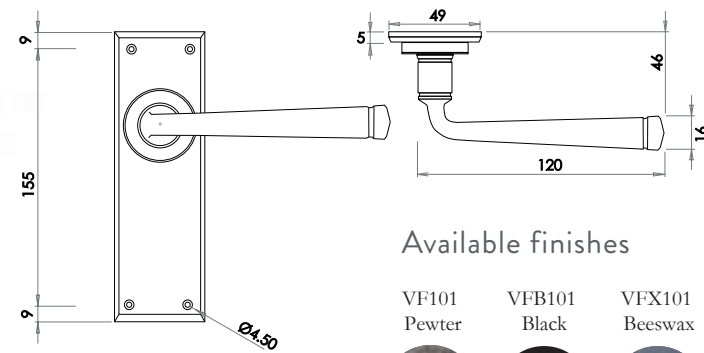

Latchset
Image shown in Black finish

Available finishes

- VF101
  Pewter
- VFB101
  Black
- VFX101
  Beeswax

VALLEY FORGE
RANGE