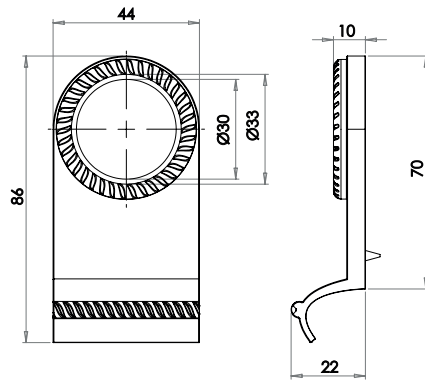

Georgian Cylinder Pull

Material: Solid Brass