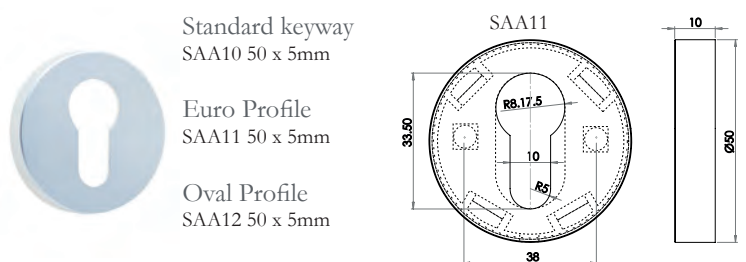

Available finishes

J4645B

Matching Escutcheons SAA Finish

Matching Escutcheons F2 Finish

19mm Round Bar Lever on Rose Furniture F2 Finish
2 Piece Screw on Rose

2 Piece Screw on Rose

Available finishes

SAA01