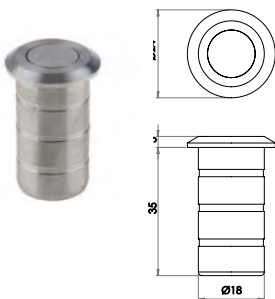

Dust Sockets

For Concrete

Available finishes

JSS5642