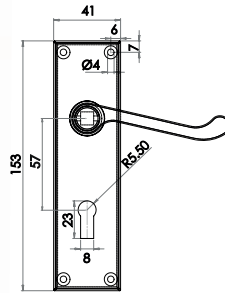

LEVER ON
BACKPLATE

Victorian Scroll Lever Suite

Lockset

- JV10DB Material Solid Brass
- JV10PB Material Solid Brass
- JV10PC Material Zinc
- JV10SC Material Zinc

Available finishes

Bathroom

- JV10BDB Material Solid Brass
- JV10BPB Material Solid Brass
- JV10BPC Material Zinc
- JV10BSC Material Zinc