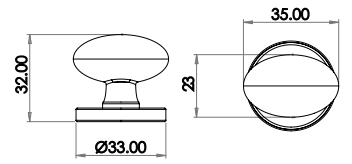

Image shown in Black finish

Oval Cabinet Knob

Image shown in Beeswax finish

Hammered Cabinet Knob

Image shown in Pewter finish

VF85
(A)20mm (B) 22mm
VF86
(A)30mm (B) 25mm
VF87
(A)40mm (B) 32mm

Cylinder Pull