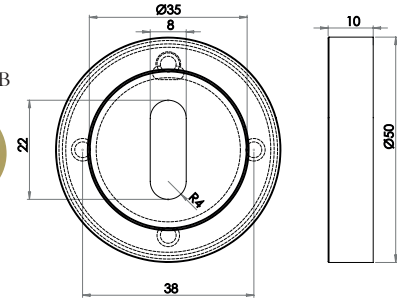

Available finishes

BUR53AB BUR53DB BUR53PN BUR53SB BUR53SN

Dual Range Escutcheons *Material: Zinc*

Standard Keyway 

Available finishes

JV503PBSC JV503PCBN JV503PCSC JV503PCSN JV503SCPB

Euro Profile

Available finishes