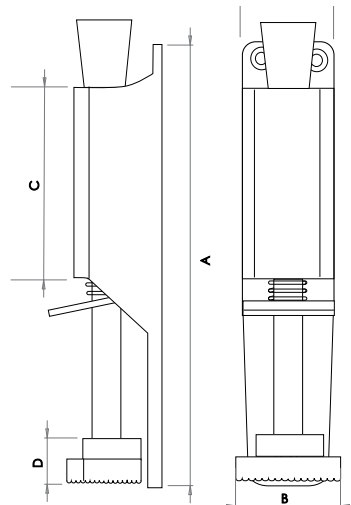

Foot Operated Door Holders

Available finishes

IA4306 (A)119mm (B)26mm (C)64 (D)14mm

IA4307 (A)180 mm (B)38mm (C)100mm (D)17mm

ACCESSORIES