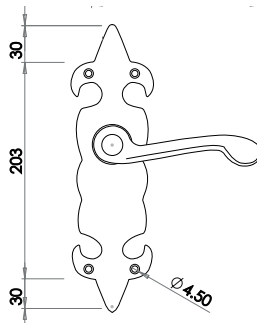

Available finishes

JAB84
Black