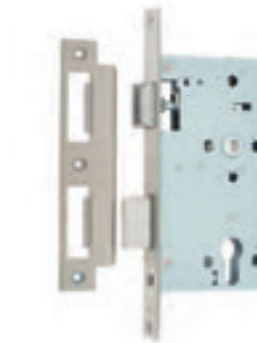

Architectural 72mm Din Locks

Nightlatch Square Plates

JL-DNL60SSS

Nightlatch Radiused Plates

JL-DNL60RSSS

n.b. Fire tested when fitted with intumecent kit see page 329

Available finishes

SSS

Escape Lock Square Plates

JL-DE60SSS

Escape Lock Radiused Plates

JL-DE60RSSS

n.b. Fire tested when fitted with intumecent kit see page 329

Available finishes

SSS

n.b. Conforms to BS when fitted & operated with JSS01 or JSS13

BS3621 Insurance Rated Locks

5 Lever Sashlocks

n.b. Fire tested when fitted with intumecent kit see page 329

Available finishes
(A) 44mm (B) 65mm

JL-BSS64EB JL-BSS64PC JL-BSS64SC

(A) 57mm (B) 76mm

JL-BSS76EB JL-BSS76PC JL-BSS76SC

5 Lever Deadlocks

n.b. Fire tested when fitted with intumecent kit see page 329

Available finishes
(A) 44mm (B) 65mm

JL-BSD64EB JL-BSD64PC JL-BSD64SC

(A) 57mm (B) 76mm

JL-BSD76EB JL-BSD76PC JL-BSD76SC