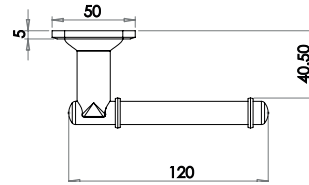

Belfry

Lockset

Available finishes

HF100
Pewter

Bathroom

Available finishes

HF100B
Pewter

Latchset