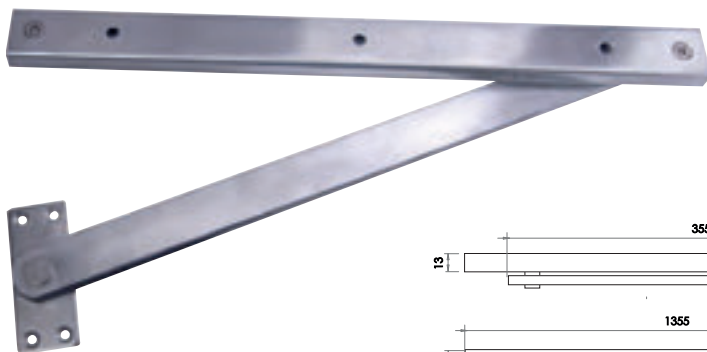

Overhead Door Stay