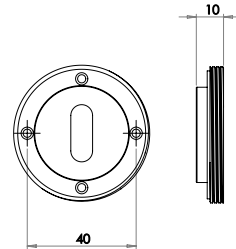

Available finishes

BUR60AB BUR60DB BUR60PN BUR60SB BUR60SN