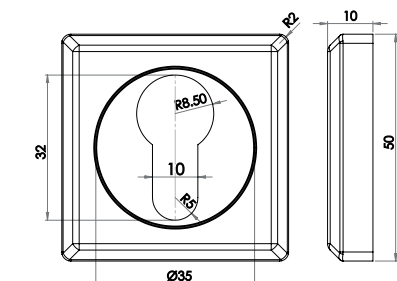

Available finishes

JV3005EPCSC