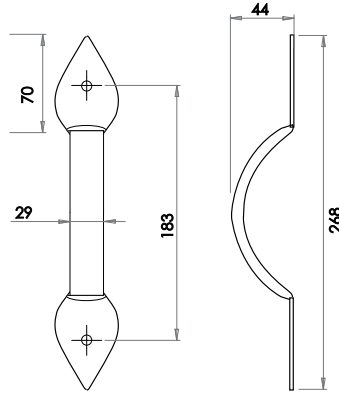

Available finishes

HF200B
Pewter

Latchset

Available finishes

HF201
Pewter

ANTIQUE
RANGE

Handforged Cabinet Furniture

Pull Handle