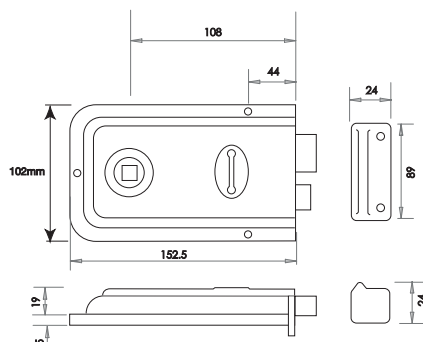

Tubular Latches

Box Deadbolts

Available finishes

- JL190PB (A) 76mm (B) 57mm 5mm Spindle
- JL191SSS (A) 76mm (B) 57mm 5mm Spindle
- JL192SSS (A) 76mm (B) 57mm 8mm Spindle
- JL194SSS (A) 63mm (B) 44mm 5mm Spindle

Rollerbolt Catch

Available finishes

- JL8090SB
- JL8091SS

Adjustable Rollerbolt Catch - Brass Roller

Available finishes

- JL8072PB
- JL8073SN

Adjustable Rollerbolt Catch - Nylon Roller

Available finishes

- J8074EB
- J8075PC

Rim Locks

Available finishes

- JL180PB
- JL185EB
- JL186PC
- JL187GY
- JL188SC
- JL189BL