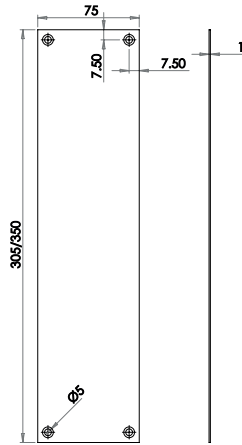

Fingerplates

Plain Plate

JV58PB & J1409
305 x 75mm

JV78 & J1410
350 x 75mm

Available finishes

JV58PB   J1409 SAA

JV78PB   J1410 SAA