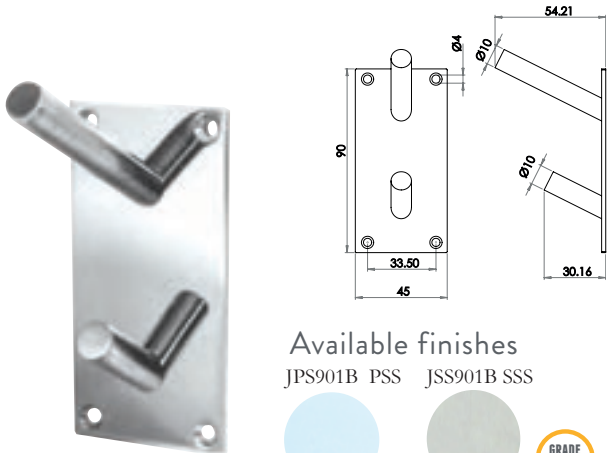

Hat & Coat Hook

Available finishes
JPS901B PSS JSS901B SSS