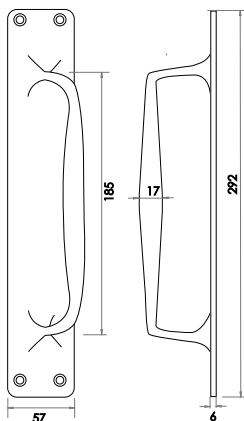

Pull Handles

Windsor

Material: Solid brass

Available finishes

JV124PB