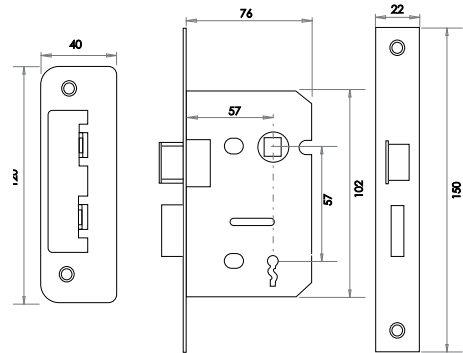

Kontrax Locks

2 Lever Sashlock Square Forends & Radiused Strike Plate

n.b. Fire tested when fitted with intumecent kit see page 329