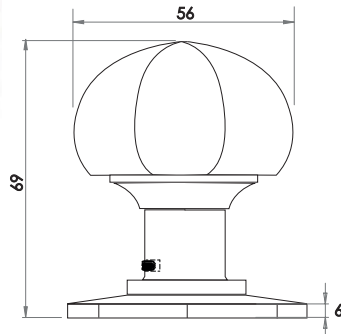

- VFX101
Beeswax

VALLEY FORGE
RANGE

Valley Forge Mortice Knob Furniture

Octagonal

Image shown in Pewter finish

Available finishes

Oval

Image shown in Pewter finish