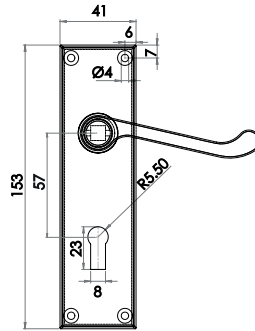

Available finishes

JV130 EB