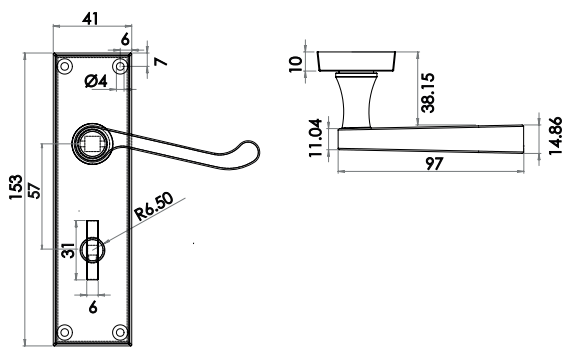

Victorian Kontrax Scroll Lever

Material: Zinc

Bathroom Long Plate

Available finishes

JV130B EB

LEVER ON BACKPLATE