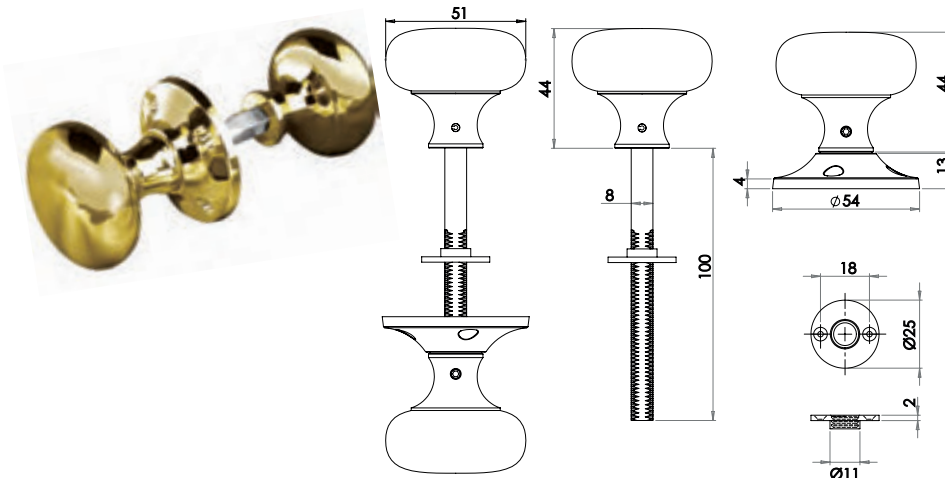

Oval Rim Knob Furniture

Material: Solid Brass

Unsprung

Available finishes

JV34RPB JV34RPC JV34RSC

Mushroom Rim Knob Furniture

Material: Solid Brass

Unsprung

Available finishes

JV176APB JV176APC JV176ASC

MORTICE &
RIM KNOB
FURNITURE

Reeded Rim Knob Furniture

Material: Solid Brass

Unsprung

Available finishes

JR6RPB JR6RPC JR6RSC