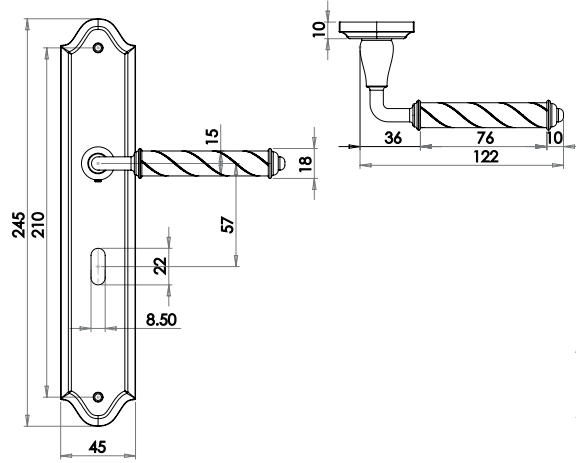

Available finishes

JV580T