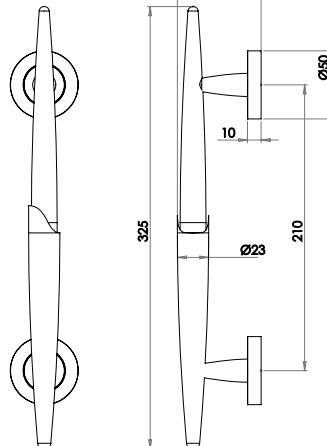

Lunar

Material: Solid brass

Available finishes

JV815PCSC