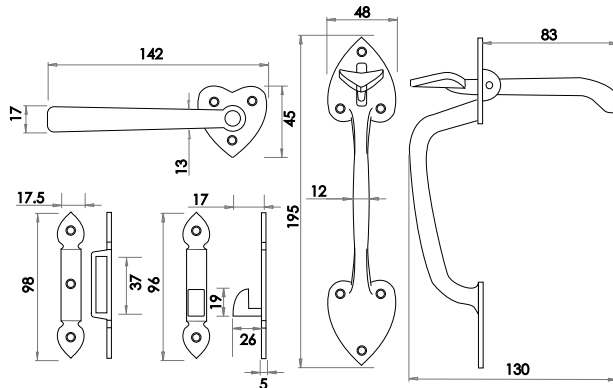

JAB18
Black

ANTIQU
RANGE