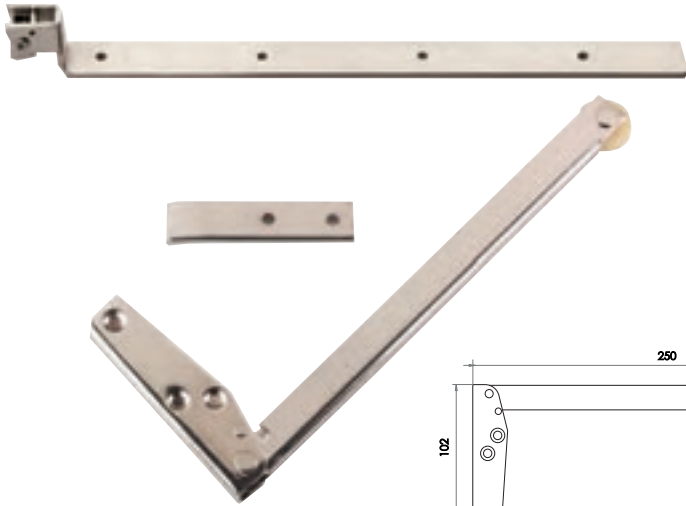

Overhead Door Controls

Overhead Door Selector