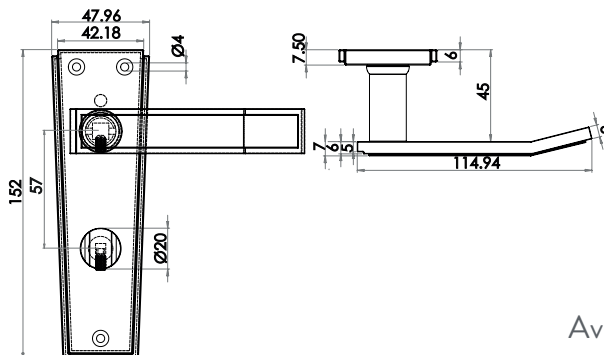

Available finishes

JV255PC

JV255SC

LEVER ON BACKPLATE