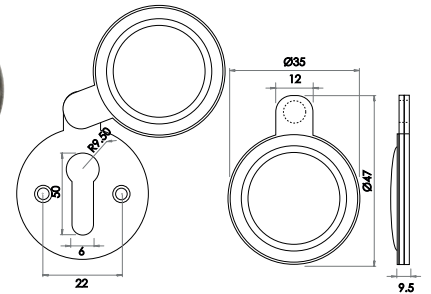

Approximate Size shown
Each stud varies in size

Available finishes

JAB29
Black

Covered Escutcheon

Available finishes

PEW42
Pewter

Covered Escutcheon

Available finishes