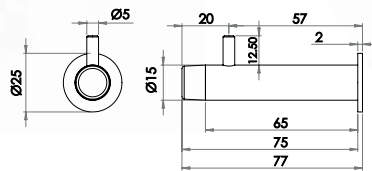

Buffered Robe Hook

Available finishes

JSS669 SSS