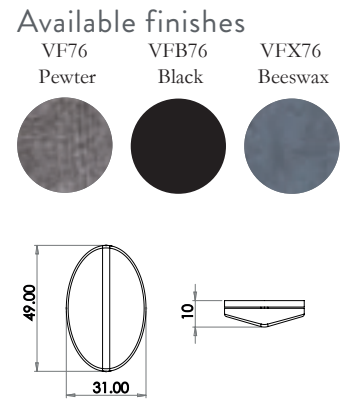

Screw Fixed Numerals

75mm

To order Numerals please quote the finish code followed by - and the numeral required. e.g if you are ordering numeral 7 in Beeswax finish it will be VFX15-7

Valley Forge Cabinet Furniture

Round Cabinet Knob

Image shown in Black finish

Oval Cabinet Knob

Image shown in Beeswax finish

Hammered Cabinet Knob

Image shown in Pewter finish

VF85
(A)20mm (B) 22mm
VF86
(A)30mm (B) 25mm
VF87
(A)40mm (B) 32mm

Cylinder Pull

Image shown in Pewter finish

Oval Covered Escutcheon

Image shown in Pewter finish