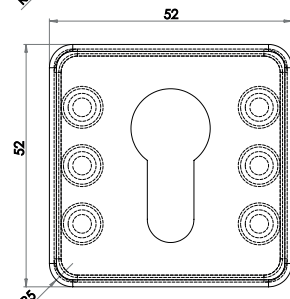

Matching Escutcheons

Standard Escutcheons

Available finishes

JSS03 SSS (A) 52mm (B) 5mm	JPS03 PSS (A) 52mm (B) 5mm	JSS16 SSS (A) 52mm (B) 8mm	JPS16 PSS (A) 52mm (B) 8mm	JSS26 SSS (A) 52mm (B) 8mm

Available finishes

JSS02 SSS (A) 52mm (B) 5mm	JPS02 PSS (A) 52mm (B) 5mm	JSS18 SSS (A) 52mm (B) 8mm	JPS18 PSS (A) 52mm (B) 8mm	JSS28 SSS (A) 52mm (B) 8mm

Available finishes

JSS04 SSS (A) 52mm (B) 5mm	JPS04 PSS (A) 52mm (B) 5mm	JSS17 SSS (A) 52mm (B) 8mm	JPS17 PSS (A) 52mm (B) 8mm	JSS27 SSS (A) 52mm (B) 8mm

Available finishes

JSS9B SSS (A) 52mm (B) 5mm	JPS9B PSS (A) 52mm (B) 5mm	JSS14B SSS (A) 52mm (B) 8mm	JPS14B PSS (A) 52mm (B) 8mm	JSS24B SSS (A) 52mm (B) 8mm

Available finishes

JSS10 SSS	JPS10 PSS

Available finishes

JSS11 SSS	JPS11 PSS