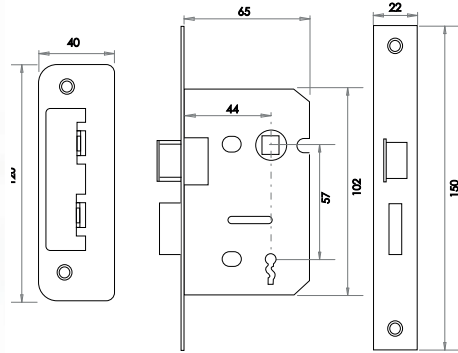

Kontrax Locks

2 Lever Sashlock Square Forends & Radiused Strike Plate

n.b. Fire tested when fitted with intumecent kit see page 329