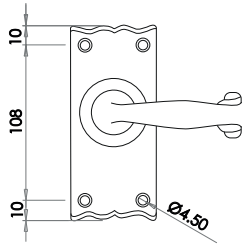

Regal Lever on Plate Furniture

Material: Malleable Iron