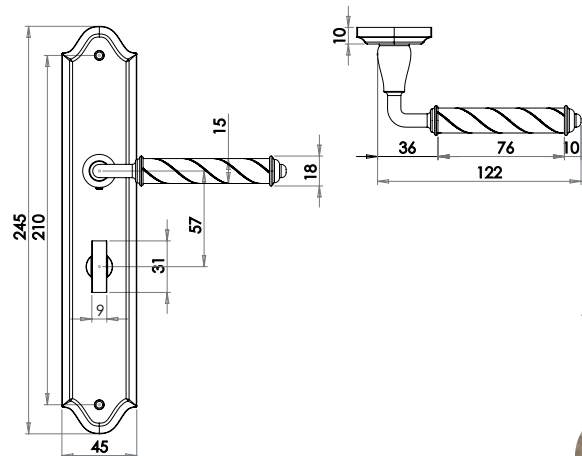

Available finishes

JV580BT