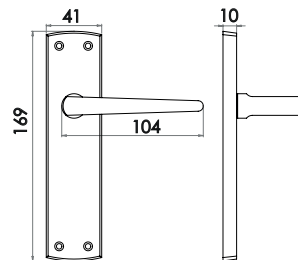

Bray Suite

Material: Zinc

Available finishes

JV390AB   JV390PC   JV390SC

Available finishes

JV391AB   JV391PC   JV391SC

Available finishes

JV393AB   JV393PC   JV393SC

LEVER ON
BACKPLATE