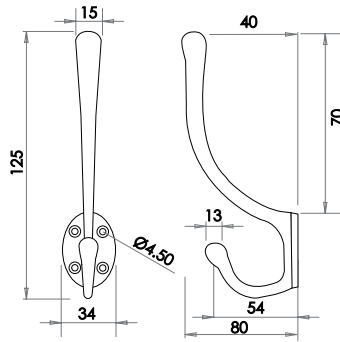

Antique Accessories

Hat & Coat Hook

Image shown in Black finish

Available finishes

JAB77
Black

PEW77
Pewter

Single Robe Hook