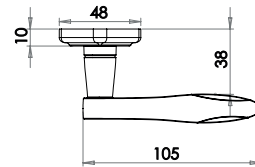

Available finishes

JAB500B
Black

PEW500B
Pewter