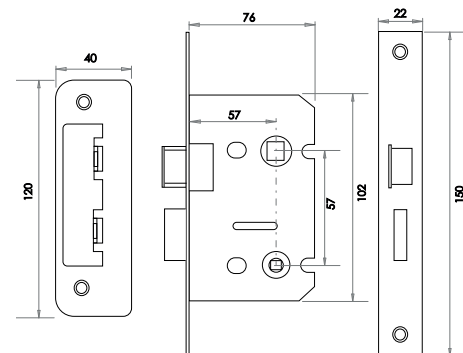

Bathroom Lock Square Forend & Radiused Strike Plate

n.b. Fire tested when fitted with intumecent kit see page 329