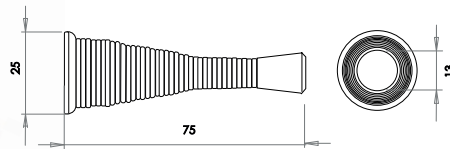

Wall Mounted Spring Door Stop