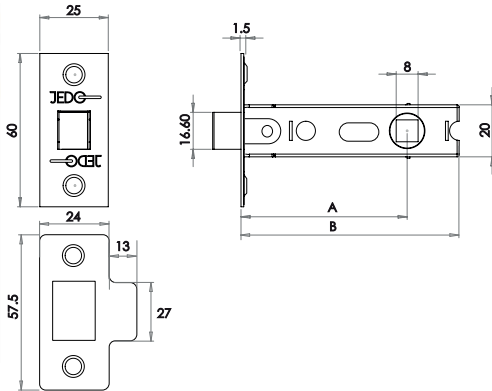

Tubular Latches

Kontrax Tubular Latches

Available finishes

JL120NP (A) 44 (B) 63	JL121NP (A) 57 (B) 76	JL122EB (A) 44 (B) 63
JL123EB (A) 57 (B) 76	JL144NP (A) 77 (B) 95	JL144EB (A) 77 (B) 95