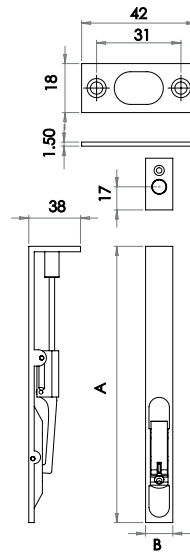

Lever Action Flushbolts

Stainless Steel Square & Radiused Flushbolts

Successfully Tested to BS-EN12051-199

Test Cycles 10,000, Corrosion 240 Hours, EN1634-1

Square

- JSS50 (A) 150 x (B) 20mm
- JPS50 (A) 150 x (B) 20mm
- JSS51 (A) 200 x (B) 20mm
- JPS51 (A) 200 x (B) 20mm
- JSS52 (A) 300 x (B) 20mm
- JPS52 (A) 300 x (B) 20mm
- JSS53 (A) 457 x (B) 20mm
- JSS56 (A) 609 x (B) 20mm
- JSS57 (A) 914 x (B) 20mm

Available finishes
PSS SSS

n.b. Fire tested when fitted with intumescent kit see page 329

Radiused

- JSS51R (A) 200 x (B) 20mm
- JPS51R (A) 200 x (B) 20mm
- JSS52R (A) 300 x (B) 20mm
- JPS52R (A) 300 x (B) 20mm
- JSS53R (A) 457 x (B) 20mm
- JSS56R (A) 609 x (B) 20mm
- JSS57R (A) 914 x (B) 20mm