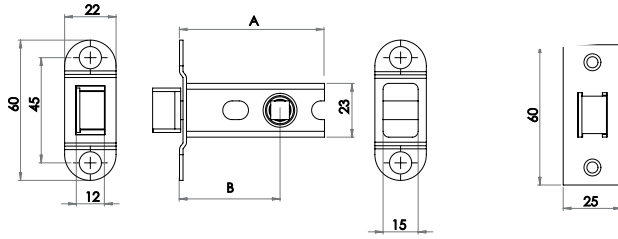

Tubular Latches

n.b. Fire tested when fitted with intumescent kit see page 329

Heavy Duty Tubular Latches

Available finishes

JL-HDT64PSS JL-HDT64PVD JL-HDT64SS

(A) 64mm (B) 44mm

Available finishes

JL-HDT76PSS JL-HDT76PVD JL-HDT76SS

(A) 76mm (B) 57mm

Available finishes

JL-HDT102PSS JL-HDT102PVD JL-HDT102SS

(A) 102mm (B) 82mm