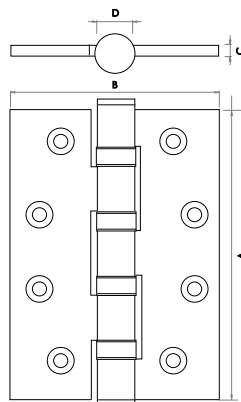

Available finishes

J9050PB

(A) 102mm (B) 76mm (C) 3mm (D) 14mm

J9051PB

(A) 102mm (B) 102mm (C) 3mm (D) 14mm

J9052PB

(A) 76mm (B) 50mm (C) 2mm (D) 11mm