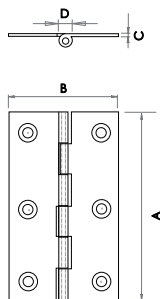

Available finishes

J9112PC

- (A) 51mm (B) 28mm (C) 1.5mm (D) 4.5mm

J9113PC

- (A) 63mm (B) 35mm (C) 1.5mm (D) 5mm

J9114PC

- (A) 76mm (B) 42mm (C) 1.5mm (D) 6mm

J9115PC

- (A) 102mm (B) 60mm (C) 1.5mm (D) 9mm