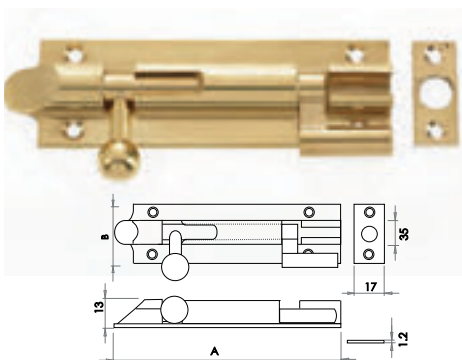

Necked Bell Shape Brass Barrel Bolts

Available finishes

PB	PC	
J1102-3PB	J1102-3PC	(A) 75mm (B) 32mm
J1102-4PB	J1102-4PC	(A) 100mm (B) 32mm
J1102-6PB	J1102-6PC	(A) 150mm (B) 32mm