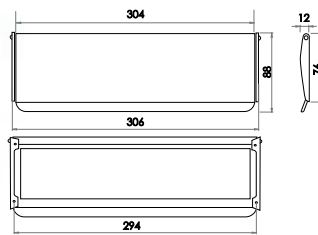

Available finishes