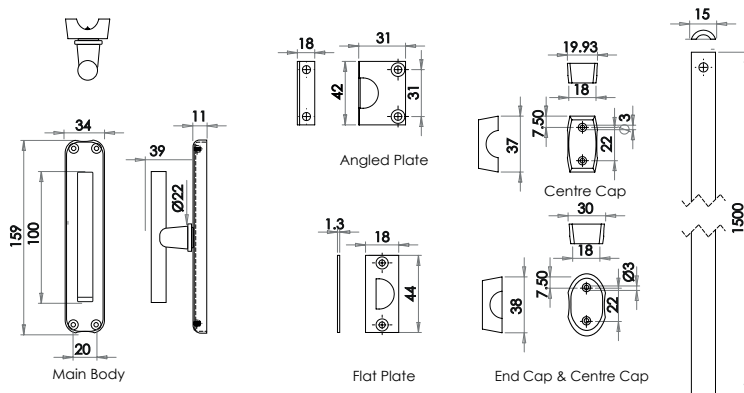

Available finishes

JV662PB JV662PC JV662SC

*Door & Window Furniture for
PVCu & Wooden Doors*

Discover the range

www.frelan.co.uk

Narrow Plate locksets 92mm Centres

Modern

Available finishes