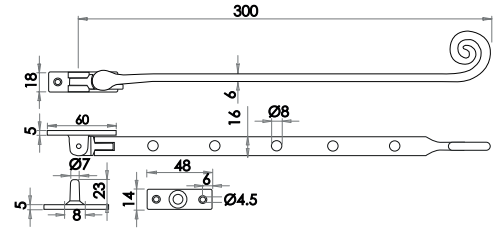

Casement Stay

Image shown in Pewter finish

Available finishes

Casement Stay

Available finishes

Screwdown Stay

Available finishes