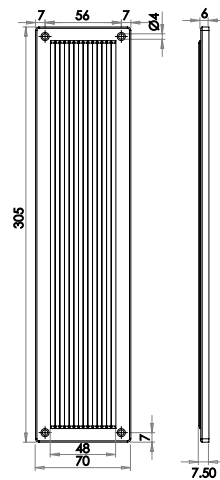

Reeded

Material: Solid brass

Available finishes

JR5PB JR5PC JR5SC