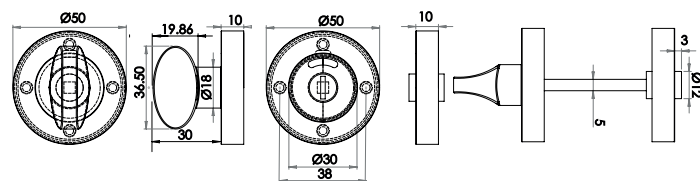

Available finishes

JV421PC JV421PVD JV421SC

Easy Turn & Release Round Rose with Indicator