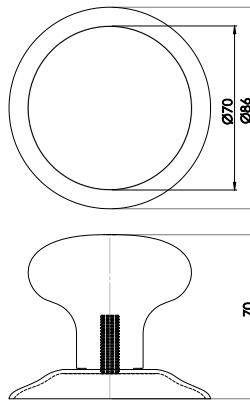

Centre Door Knob

Available finishes

JSS3580 SSS

STAINLESS
STEEL