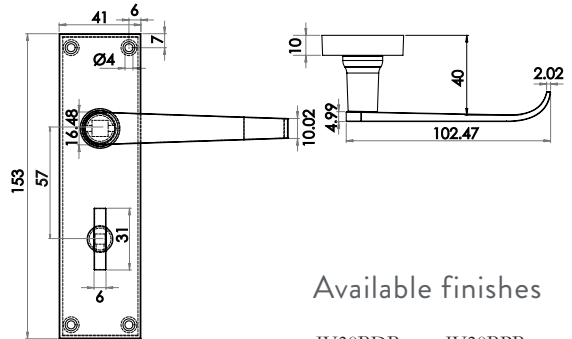

Victorian Straight Lever Suite

Material: Zinc

Lockset

- JV30DB Material: Solid Brass
- JV30PB Material: Solid Brass
- JV30PC Material: Zinc
- JV30SC Material: Zinc

Available finishes

Bathroom

- JV30BDB Material: Solid Brass
- JV30BPB Material: Solid Brass
- JV30BPC Material: Zinc
- JV30BSC Material: Zinc