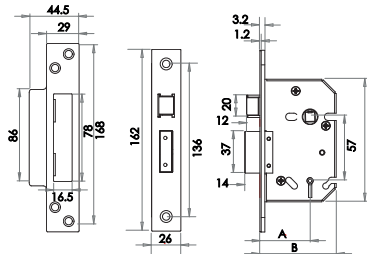

3 Lever Deadlock

n.b. Fire tested when fitted with intumecent kit see page 329