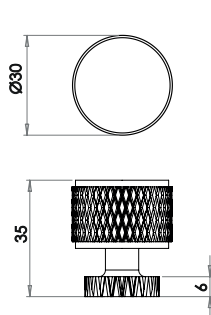

Piccadilly Knurled Cupboard Knob