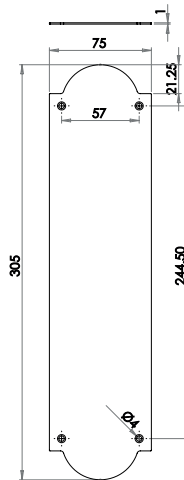

Plain Plate

JV58PB & J1409
305 x 75mm

JV78 & J1410
350 x 75mm

Available finishes

JV58PB J1409 SAA

JV78PB J1410 SAA

Flat Shaped Plate

Material: Solid brass