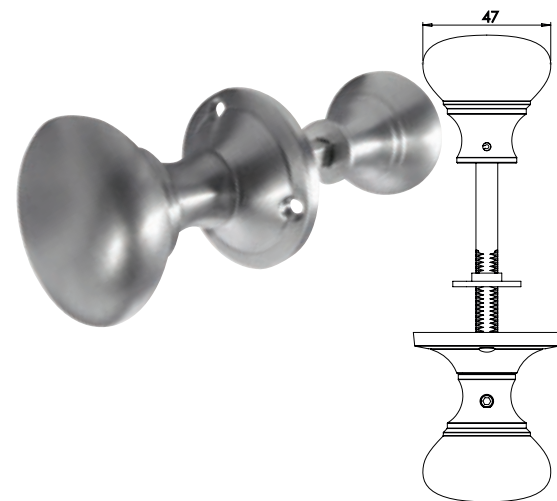

Kontrax Rim Knob Furniture

Material: Solid Brass

Unsprung

Available finishes

Matching Escutcheons & Turns and Relesces See Pages 112,113, 114