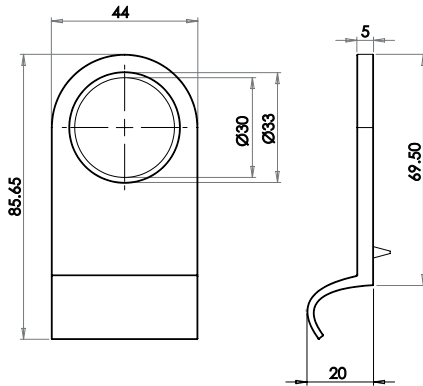

Plain Cylinder Pull

Material: Solid Brass