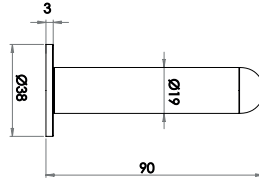

Antique Accessories

Wall Mounted Doorstop

Image shown in Black finish

Available finishes

JAB9551
Black

PEW9551
Pewter