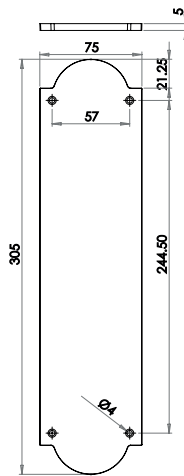

Raised shaped Plate

Material: Solid brass

Available finishes

JV54RPB