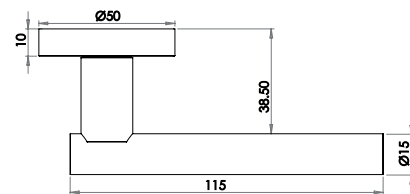

Petra Lever on Rose

Material: Zinc
Dark Bronze-Solid Brass

n.b. Dark Bronze finish not currently fire tested