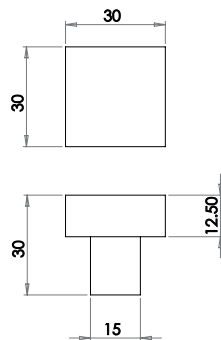

Trafalgar Square Cupboard Knob