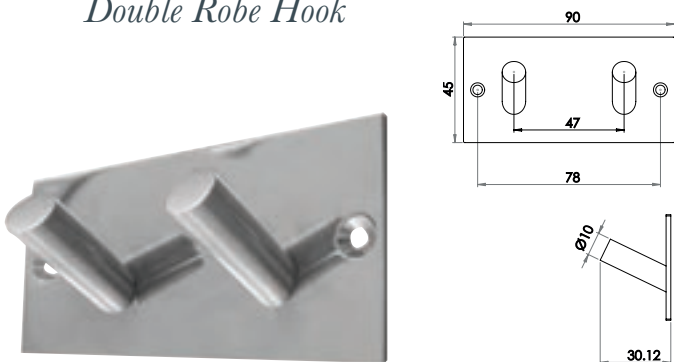

Hat & Coat Hook

Available finishes
JPS901B PSS JSS901B SSS

Hat & Coat Hook

Available finishes
JPS902B PSS JSS902B SSS

STAINLESS
STEEL

Double Robe Hook

Available finishes
JPS901C PSS JSS901C SSS

Double Robe Hook