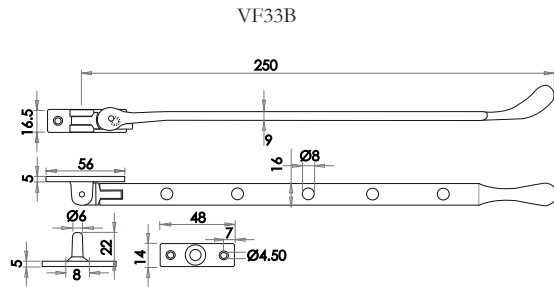

Discover the range

www.frelan.co.uk

Valley Forge Window Fittings

Bulb End Casement Stay

Image shown in Black finish

Available finishes

VALLEY FORGE RANGE

Bulb End Casement Fastener