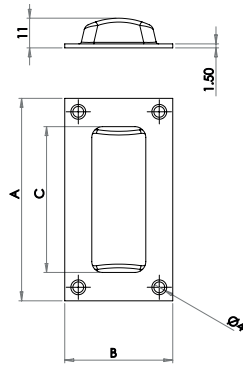

Flush Bolts

Flush Pulls