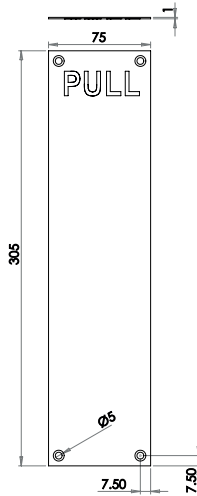

'Pull' Plate

Available finishes

JV999PB J1998B SAA