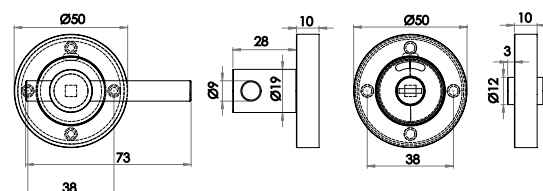

JV2888PB JV2888PC JV2888SC