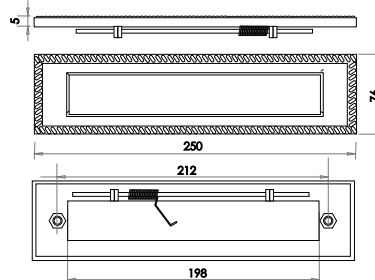

Available finishes

JV80PB JV80PC JV80SC

Gravity Letterplate

Unsprung
Material: Solid Brass

Available finishes

JV16PB

Georgian Letterplate

Sprung
Material: Solid Brass