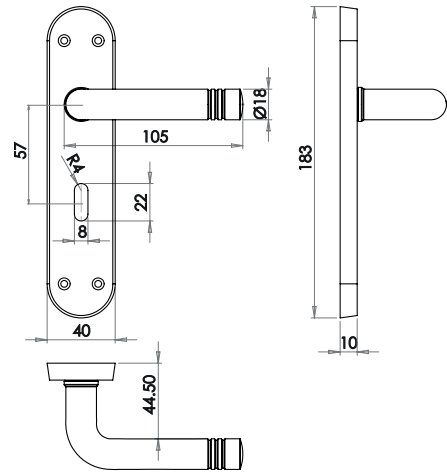

Available finishes

JV660PB

JV660PC

JV660SC