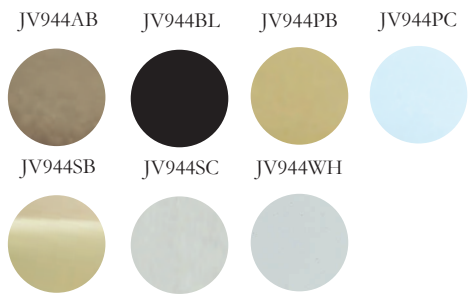

Available finishes