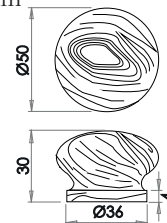

Cabinet Handles

Faceted Glass Cupboard Knobs

Material: Solid Brass & Glass

Available finishes

JH1155-25PB JH1155-25PC JH1155-25SC

Available finishes

JH1155-30PB JH1155-30PC JH1155-30SC

Available finishes

JH1155-40PB JH1155-40PC JH1155-40SC

CABINET FURNITURE

Wooden Cupboard Knob

Available finishes

JKA30A Varnished JKA30B Unvarnished

Available finishes

JKA38A Varnished JKA38B Unvarnished

Size 50mm

Available finishes

JKA50A Varnished JKA50B Unvarnished