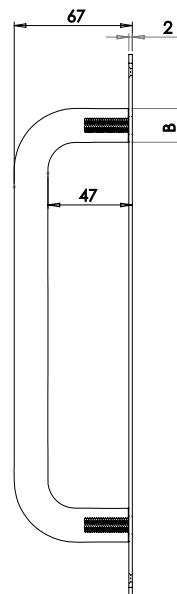

J1602
Handle (A) 305mm x (B) 19mm
Plate (A) 375mm x (C) 75mm

Bow Handle

J1903A
(A) 150mm

J1903B
(A) 180mm

ALUMINIUM RANGE

Cabinet Handles SAA Finish

Flush Pull

Available finishes