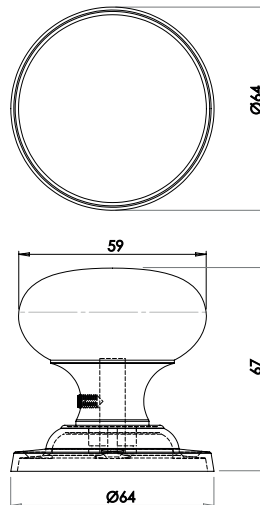

Mushroom Mortice Knob Furniture

Material: Solid Brass

Unsprung