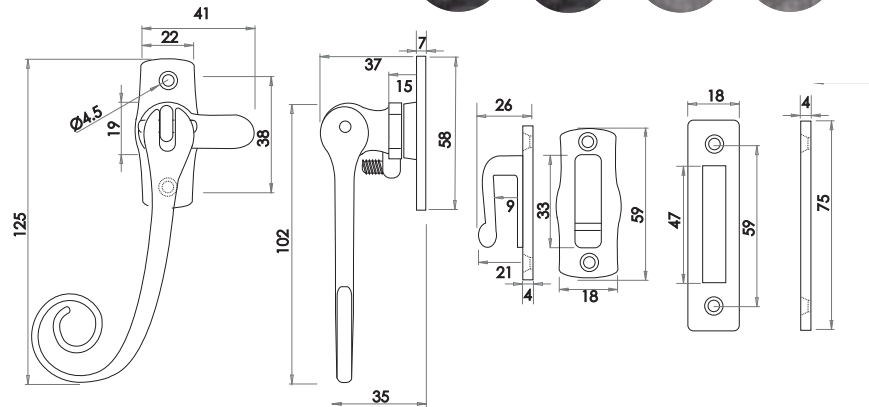

Hook & Mortice Plate

Available finishes

JAB19M
Black

PEW19M
Pewter

Locking Casement Fastener

Image shown in Black finish & left hand

Available finishes

JAB19L
Black