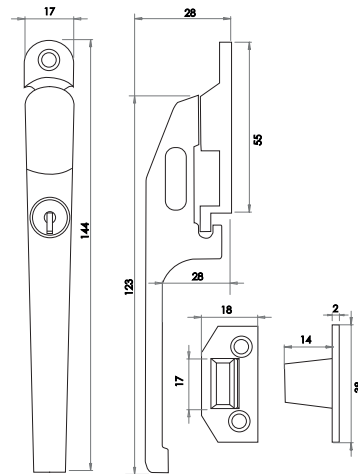

Available finishes

JW78LPB JW78LPC JW78LPC JW78LWH

WINDOW
FURNITURE