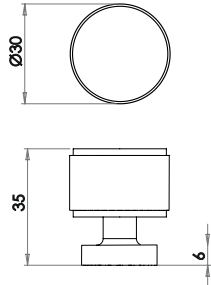

Burlington Cabinet Handles

Material: Solid Brass

Belgrave Stepped Cupboard Knob