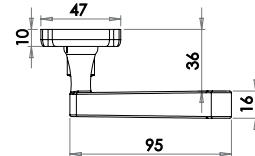

Available finishes

JAB300B
Black

PEW300B
Pewter