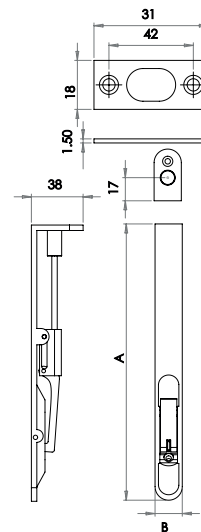

Available finishes
PSS SSS

n.b. Fire tested when fitted with intumescent kit see page 329

STAINLESS STEEL