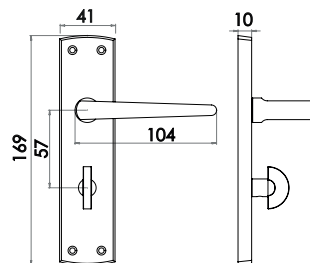

Bray Suite

Material: Zinc

Available finishes

JV390AB   JV390PC   JV390SC

Available finishes

JV391AB   JV391PC   JV391SC

Available finishes

JV393AB   JV393PC   JV393SC

LEVER ON
BACKPLATE