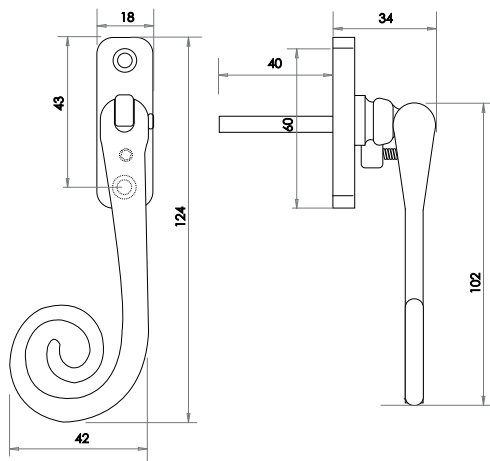

Available finishes

JAB19E-LH JAB19E-RH PEW19E-LH PEW19E-RH