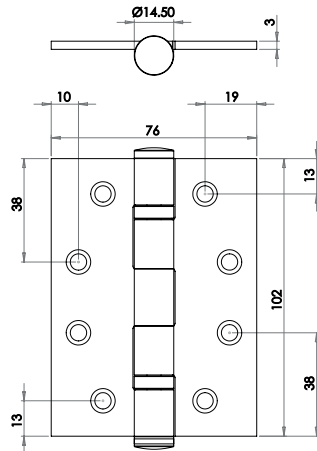

Stainless Steel Ball Bearing Hinges

102 x 76 x 3mm C/W Screws

nb. Fire tested when fitted with Intumescent hinge pad

200,000 cycles - Grade 4 corrosion
Suitable for 120kg doors when using 3 hinges

Available finishes

J9507PSS J9507SSS