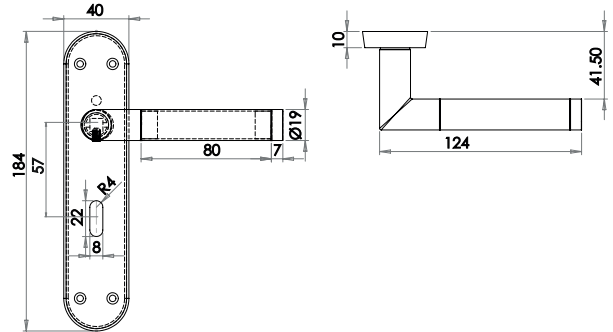

Available finishes

JV436PCSC