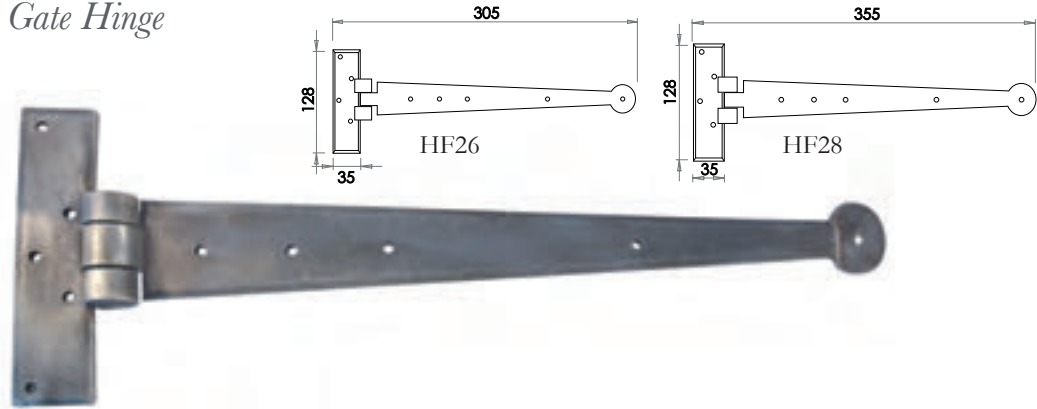

HF16
Pewter

Handforged Hinges & Gate Catches

Gate Hinge

Available finishes

HF26
Pewter

HF28
Pewter

Thumb Latch

Available finishes