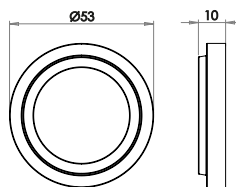

Available finishes

BUR73AB BUR73DB BUR73PN BUR73SB BUR73SN