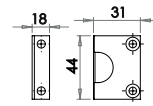

Locking Espagnolette Bolts To Suit Maximum Door Height 2400mm C/W Allen Key lock

Available finishes

JV3400PB   JV3400PC   JV3400SC

Locking Espagnolette Bolts To Suit Maximum Door Height 2400mm C/W Allen Key lock

Available finishes

JV633PB   JV633PC   JV633SC