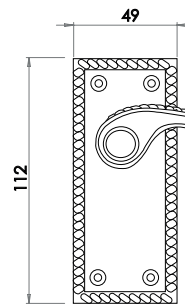

Available finishes

JG112 EB