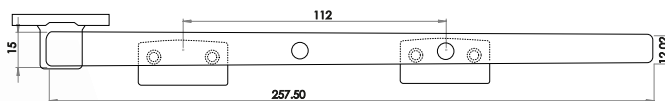

Modern Lockable Casement Stay

Supplied with both flat and EJMA fittings

Available finishes

JW77LPB JW77LPC JW77LSC JW77LWH

WINDOW
FURNITURE

Julietta Casement Stay

Available finishes

JV4925PB JV4925PC JV4925SC JV4925SN