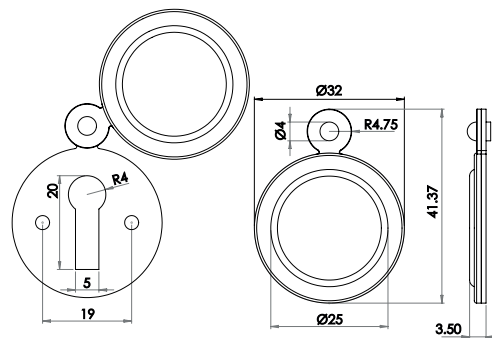

Round Covered Escutcheon Standard Keyway

Available finishes

JV42AB JV42DB JV42PB JV42PC