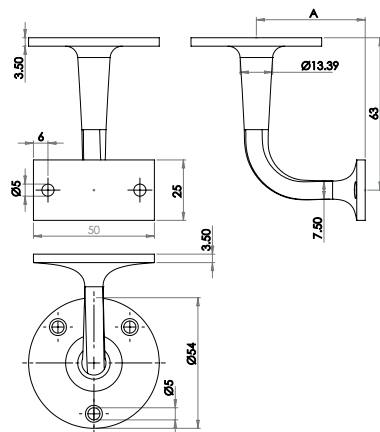

Handrail Brackets

Material: Solid Brass