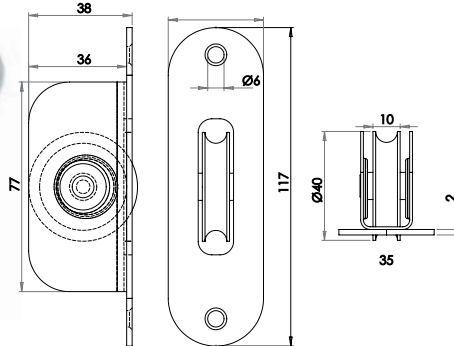

Locking Sash Stops & Keys

Locking Sash Stops C/W 4 Screws & 2 Barrels

n.b. Keys supplied separately

Available finishes

J996PB

J996PC

J996SC