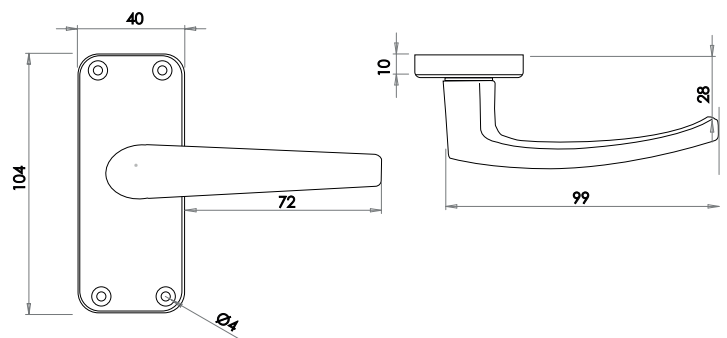

Available finishes

J5600 SAA