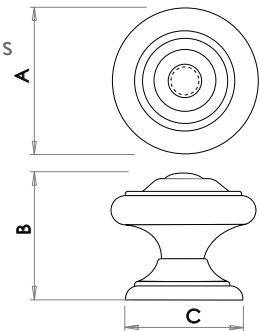

Available finishes

Dia: (A) Ø35mm
Depth: (B) 30mm
Rose: (C) Ø27mm