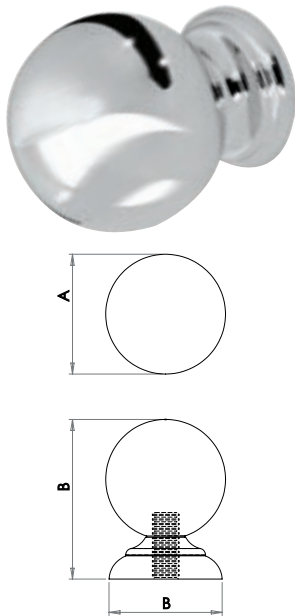

Dia: (A) Ø34mm
Depth: (B) 40mm
Rose: (C) 16mm

Ball Shaped Cupboard Knob

Material: Zinc

Available finishes

JH8354PC

Dia: (A) Ø18mm
Depth: (B) 24mm
Rose: (C) Ø17mm

Available finishes

JH8352PC