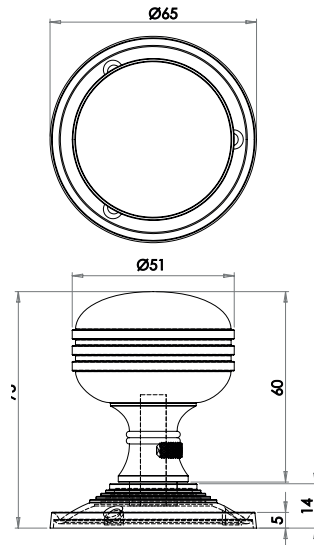

Available finishes

Ringed Mortice Knob Furniture

Material: Solid Brass

Unsprung