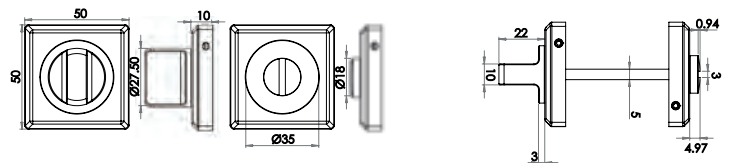

Available finishes

JV3266PCSC