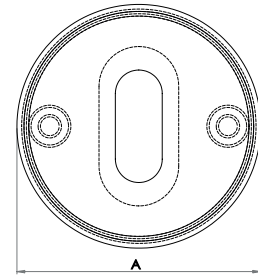

Cylinder sold separately

Available finishes
JSS23 SSS

Matching Escutcheons

Standard Escutcheons

Euro Escutcheons

Available finishes

JSS03 SSS (A) 52mm (B) 5mm	JPS03 PSS (A) 52mm (B) 5mm	JSS16 SSS (A) 52mm (B) 8mm	JPS16 PSS (A) 52mm (B) 8mm	JSS26 SSS (A) 52mm (B) 8mm
----------------------------------	----------------------------------	----------------------------------	----------------------------------	----------------------------------