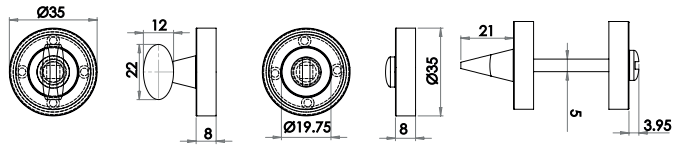

Available finishes

JV422PC JV422PVD JV422SC