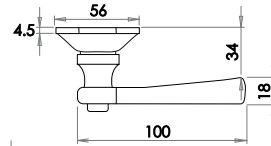

Available finishes

JAB83
Black