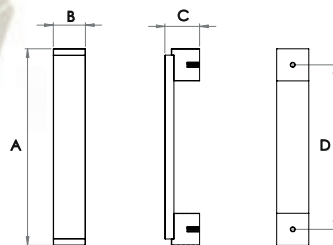

Ritto Cabinet Handl

Material: Aluminium

Available finishes

Length: (A) 148mm
Width: (B) 25mm
Depth: (C) 27mm
Centres (D) 128mm

Available finishes

Length: (A) 180mm
Dia: (B) 25mm
Depth: (C) 27mm
Centres (D) 160mm