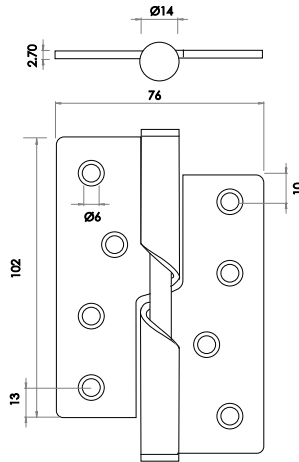

Available finishes

J9510LHPSS

J9510LHSSS

J9510RHPSS

J9510RHSSS

Stainless Steel Ball Bearing Parliament Hinges

102 x 102 x 3mm C/W Screws