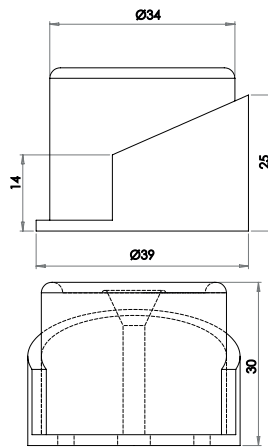

Door Stops

38 x 27mm

Available finishes

JV9565PC JV9565SC JV9565SN

40 x 30mm

Available finishes

JV9529PB JV9529PC JV9529SC

Oval Floor Mounted Door Stop

46 x 26mm

Available finishes

JV86AB JV86DB JV86PB JV86PC

JV86SB JV86PN JV86SC JV86SN

45 X 28mm

Available finishes

JV9560PC JV9560SC JV9560SN