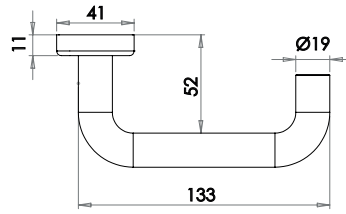

Available finishes

J4670B