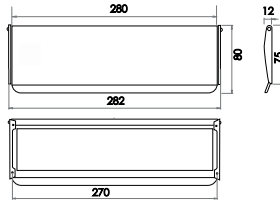

Inner door Tidies

Material: Solid Brass