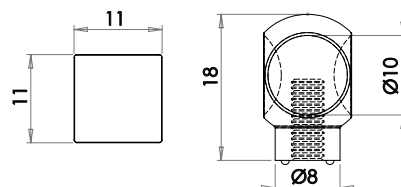

Cabinet Handles

Palla Cupboard Knob

Material: Zinc

Available finishes
GA1003BN GA1003PC

Dia: (A) Ø18mm
Depth: (B) 23mm
Rose: (C) Ø17mm

Available finishes
GA1002BN GA1002PC

Dia: (A) Ø22mm
Depth: (B) 28mm
Rose: (C) Ø21mm

Available finishes
GA1001BN GA1001PC

Dia: (A) Ø25mm
Depth: (B) 32mm
Rose: (C) Ø24mm

Iron Cupboard Knobs

Material: Iron

Available finishes
IRC3001

Dia: (A) Ø32mm
Depth: (B) 29mm
Rose: (C) Ø22mm

Available finishes
IRC3002

Dia: (A) Ø38mm
Depth: (B) 32mm
Rose: (C) Ø24mm

CABINET
FURNITURE

Dado Cupboard Knob

Material: Zinc

Available finishes
GA500PC GA500SC

Cubo Cupboard Knob

Material: Zinc

Available finishes
GA501PC GA501SN