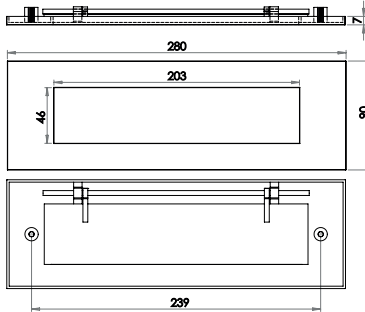

Available finishes

JV36LPB JV36LPC JV36LSC

JV36B Sprung