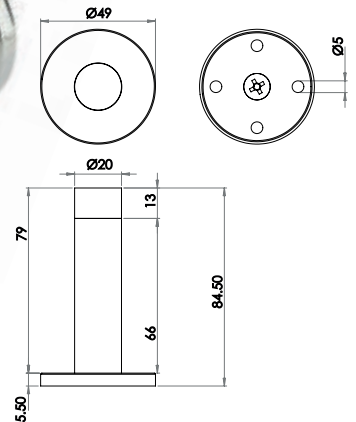

Cylinder Projecting Door Stop with Rose

Available finishes

JSS07 SSS JPS07 PSS