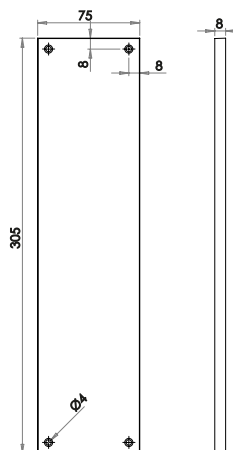

Raised

Material: Solid brass

Available finishes

JV39DB JV39PB

JV39PC JV39SC

FINGER PLATES