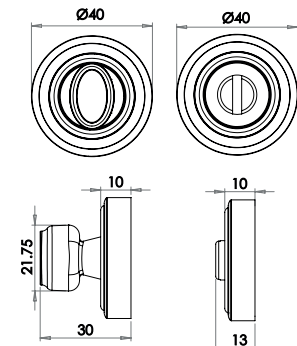

Available finishes

JV604EAB JV604EPB JV604EPN JV604ESN

Parisian Range Bathroom Turn & Release

Available finishes

JV2652AB JV2652PB JV2652PN JV2652SN

Burlington Range Escutcheons Material: Solid Brass

Pick the Escutcheon type required and select the style of outer rose of your choice