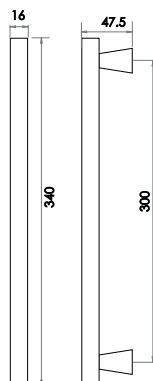

Kubus

Material: Solid brass

Available finishes

JV474PC JV474SC