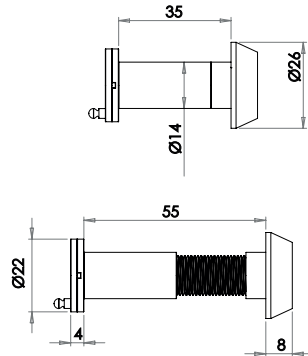

200 Degree Door Viewer

Fire Tested & supplied C/W intumescent strip. To Fit 35-55mm Door ThicknessS