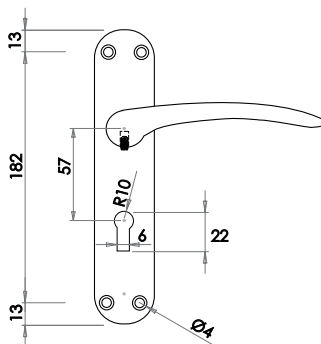

Available finishes

JV496PC

JV496SC