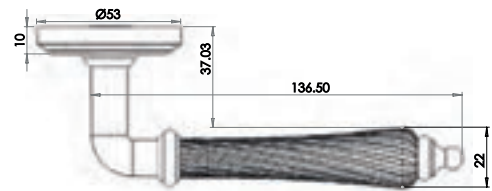

Giselle Lever on Rose

Material: Solid Brass

Available finishes

JV652AB   JV652PB   JV652PN   JV652SN