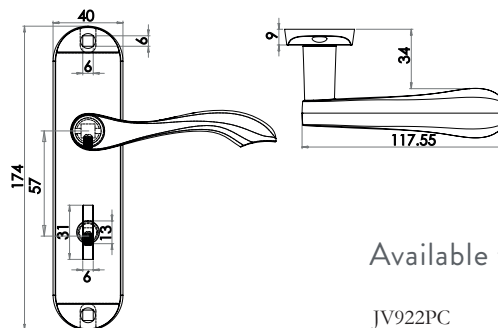

Available finishes

JV922PC

JV922SC

LEVER ON BACKPLATE