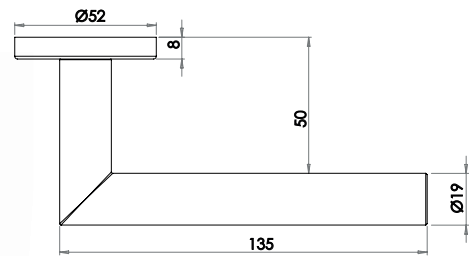

Julian Lever on Rose

Available finishes

JPS402 PSS

JSS402 SSS

JSS204 SSS