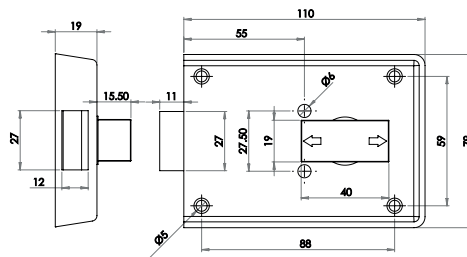

JLFBRCCK
13mm Rim Conversion Kit