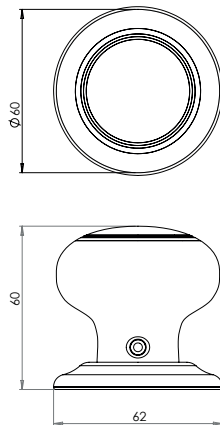

White Lined Porcelain Mortice Knob Furniture

Material: Porcelain

Unsprung

Available finishes

JC20 White Goldline

JC23 White Silverline

MORTICE &
RIM KNOB
FURNITURE