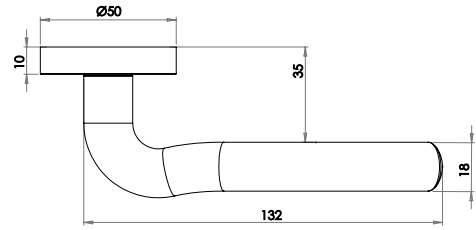

Flow Lever on Rose

Material: Solid Brass

Available finishes

JV630PC

JV630SC

LEVER
ON ROSE