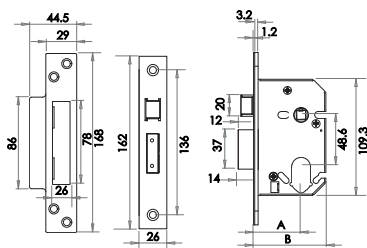

Oval Profile Sashlock n.b. Fire tested when fitted with intumescent kit see page 329