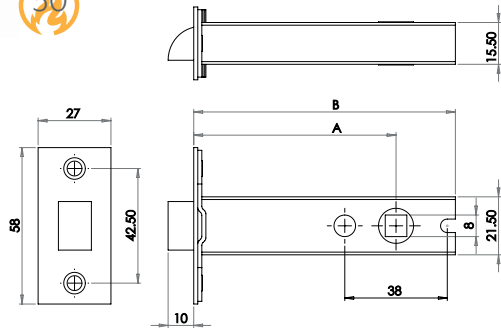

Double Sprung Tubular Latch

Available finishes

JL6666S-80 PBSC (A) 57 (B) 80	JL6666S-100 PBSC (A) 75 (B) 100	JL6666S-150 PBSC (A) 130 (B) 150