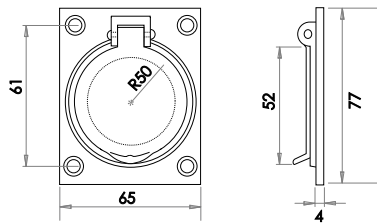

Available finishes

JAB9
Black

PEW9
Pewter

Cylinder Cover

Available finishes

JAB10
Black

Screw Fixed Numerals

100mm