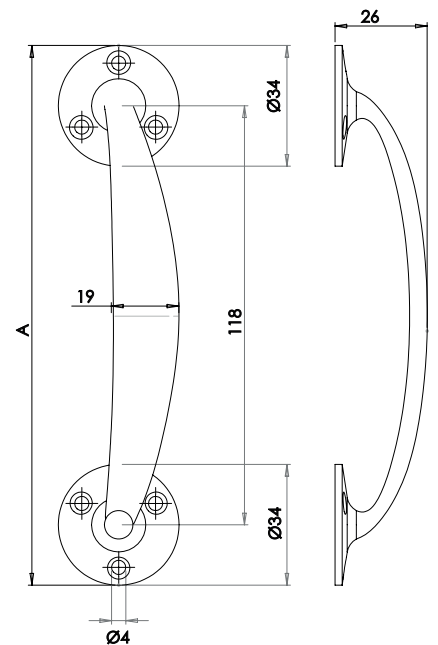

J1602
Handle (A) 305mm x (B) 19mm
Plate (A) 375mm x (C) 75mm

Bow Handle

J1903A
(A) 150mm

J1903B
(A) 180mm

ALUMINIUM RANGE

Cabinet Handles SAA Finish

Flush Pull

Available finishes