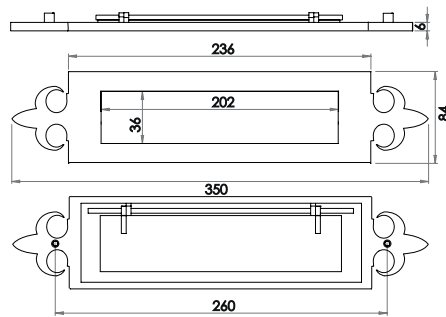

Fleur De Lys Letterplate

Available finishes

JAB13
Black