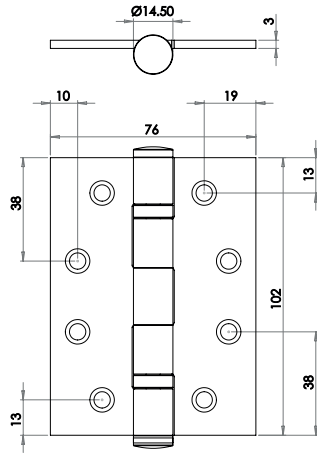

Stainless Steel Hinges

Stainless Steel Ball Bearing Hinges

102 x 76 x 3mm C/W Screws

nb. Fire tested when fitted with Intumescent hinge pad

200,000 cycles - Grade 4 corrosion
Suitable for 120kg doors when using 3 hinges