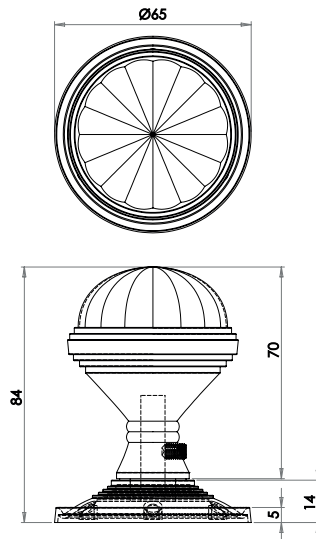

Material: Solid Brass

Unsprung

Available finishes

Fluted Mortice Knob Furniture

Material: Solid Brass

Unsprung

Available finishes

Coronet Mortice Knob Furniture