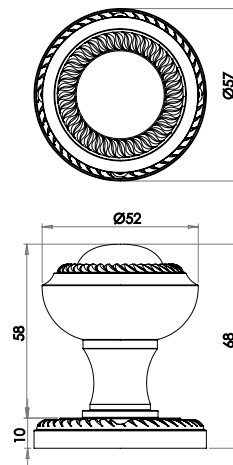

JV74PB JV74PC JV74SC

Crown Mortice Knob Furniture

Material: Solid Brass

Unsprung

Available finishes

Georgian Mortice Knob Furniture

Material: Solid Brass

Unsprung