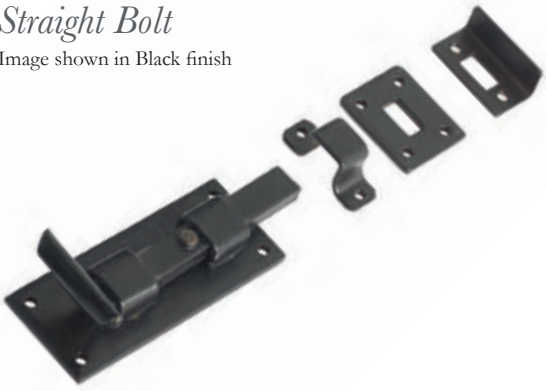

Discover the range

www.frelan.co.uk

Valley Forge Window Fittings

Bulb End Casement Stay

Image shown in Black finish

Available finishes

VALLEY FORGE RANGE

Bulb End Casement Fastener

Image shown in Pewter finish

Available finishes

Sash Lift

Available finishes

VF84
Pewter

Valley Forge Door Bolts

Straight Bolt

Image shown in Black finish

Available finishes

VF40A Pewter VFB40A Black VFX40A Beeswax

VF40B Pewter VFB40B Black VFX40B Beeswax

Necked Bolt

Image shown in Pewter finish

Available finishes

VF41A Pewter VFB41A Black VFX41A Beeswax

VF41B Pewter VFB41B Black VFX41B Beeswax