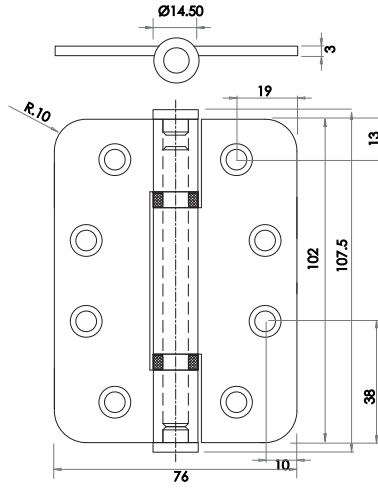

Stainless Steel Hinges

Stainless Steel Radiused Polymer Bearing Hinges

102 x 76 x 3mm 3 Knuckle (3 Hinges per Pack) C/W Screws

nb. Fire tested when fitted with Intumescent hinge pad

200,000 cycles - Grade 4 corrosion
Suitable for 120kg doors when using 3 hinges