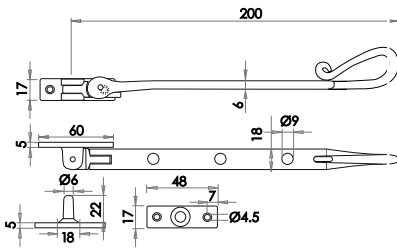

Handforged Cabinet Furniture

Casement Stays

Available finishes

Casement Fastener

Available finishes

HF19M
Pewter

Door Bolts

Straight Bolt

Available finishes

HF25
Pewter

Necked Bolt

Available finishes

HF24
Pewter