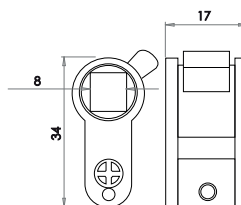

Supplied complete with retaining screw and 8mm to 5mm reducer.