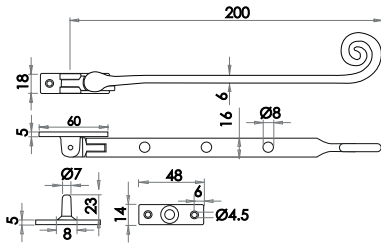

Casement Stay

Image shown in Pewter finish

Available finishes

Casement Stay

Available finishes

Screwdown Stay

Available finishes