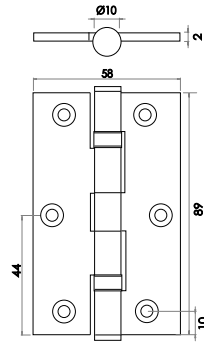

Steel Hinges

Steel Ball Bearing Hinges

58 x 89 x 2mm C/W Screws