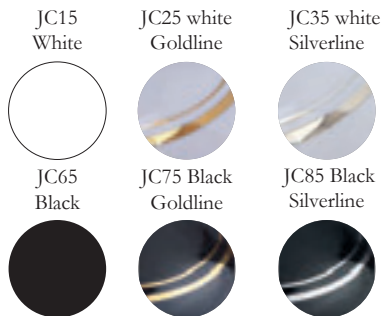

Available finishes

JKA38A Varnished JKA38B Unvarnished

Size 50mm

Available finishes

JKA50A Varnished JKA50B Unvarnished

Porcelain Cupboard Knobs

Available finishes

Available finishes