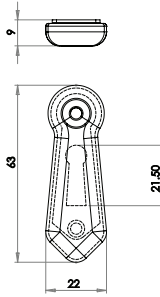

Matching Escutcheons

Porcelain Covered Escutcheon Standard Keyway