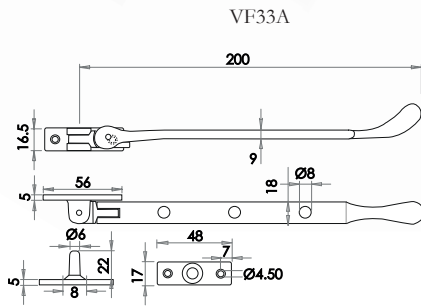

Discover the range

www.frelan.co.uk

Valley Forge Window Fittings

Bulb End Casement Stay

Image shown in Black finish

Available finishes

VALLEY FORGE RANGE

Bulb End Casement Fastener