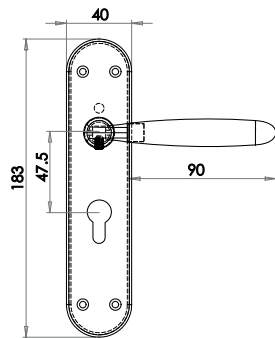

Available finishes

JV531EPCSC