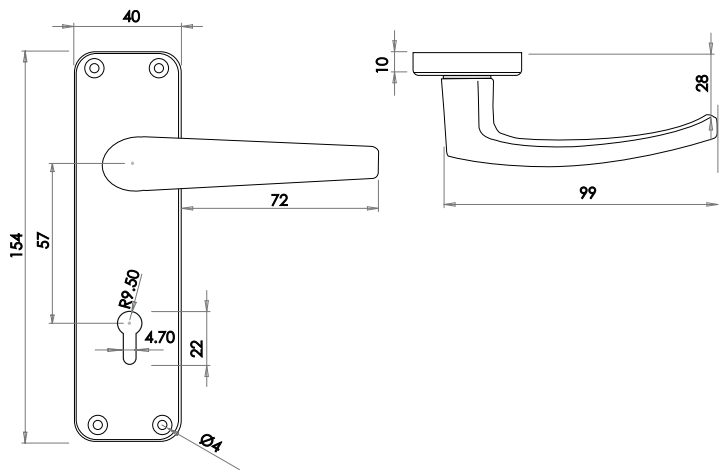

Available finishes

J4675B

ALUMINIUM RANGE

Bathroom

Available finishes

J4673B

Contract Lever on Plate SAA Finish

Lockset Long Plate