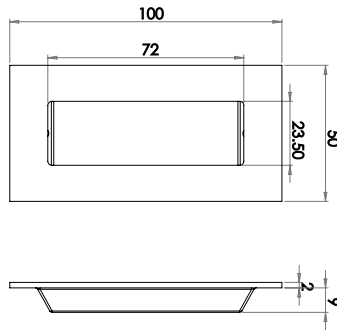

Flush Pull

Available finishes

JPS428B PSS JSS428B SSS