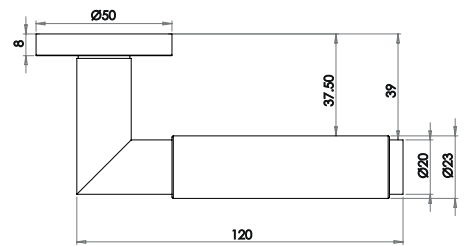

Havana Lever on Rose

Material: Solid Brass & Beech Wood

Available finishes

JV455PB

JV455PC

JV455SC