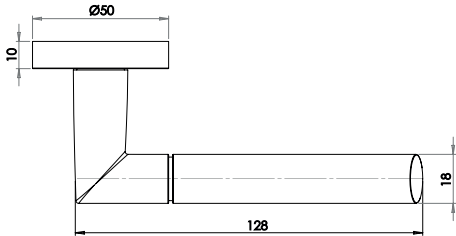

Material: Aluminium

Available finishes

JV860PCSC

KONTRAX RANGE

Lorenzo Lever on Rose

Material: Aluminium

Available finishes

JV861PCSC