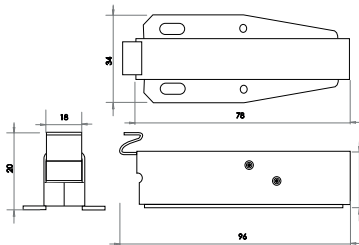

Touch Catch

Available finishes
J234ZP