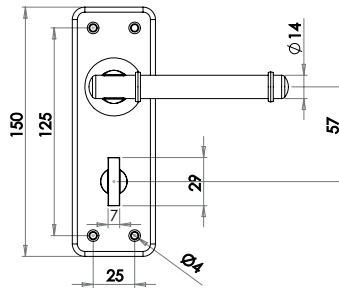

Belfry

Lockset

Available finishes

HF100
Pewter

Bathroom

Available finishes

HF100B
Pewter

Latchset