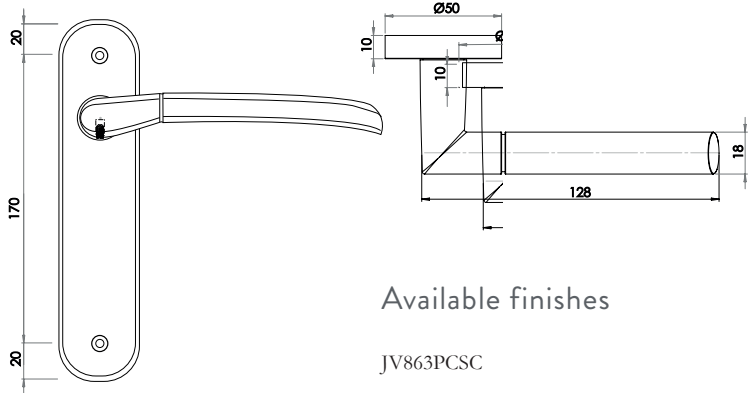

Available finishes

JV863PCSC