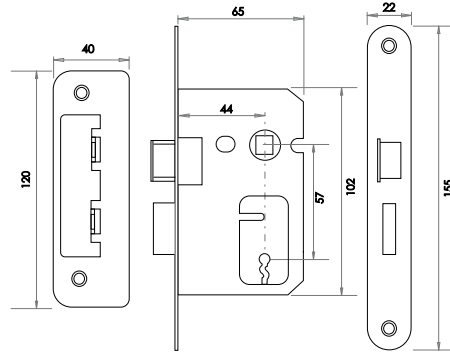

Available finishes

JL470REB JL470RNP JL470RSN

Available finishes

JL480REB JL480RNP JL480RSN