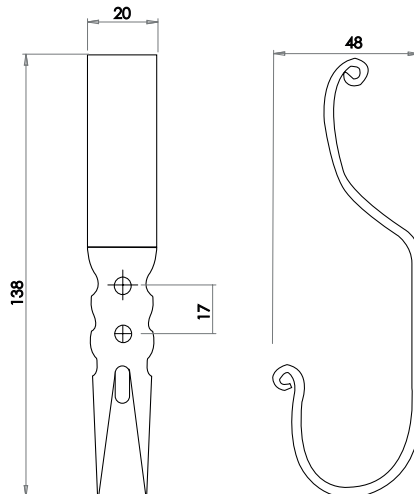

Hat & Coat Hook

Available finishes

HF16
Pewter