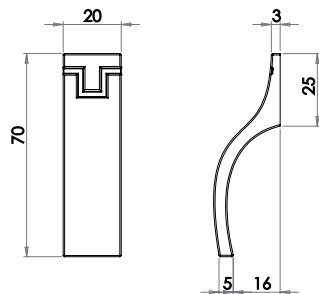

Available finishes

GA900PC GA900BN