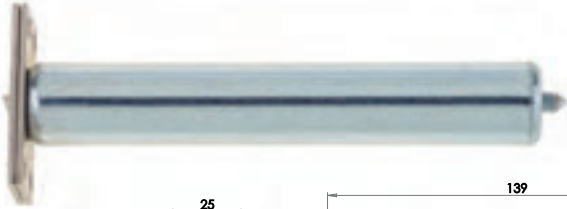

Concealed Door Closers

Rectangular Plates

Maximum Door Weight 50kg

Included in a successful 30 minute fire test