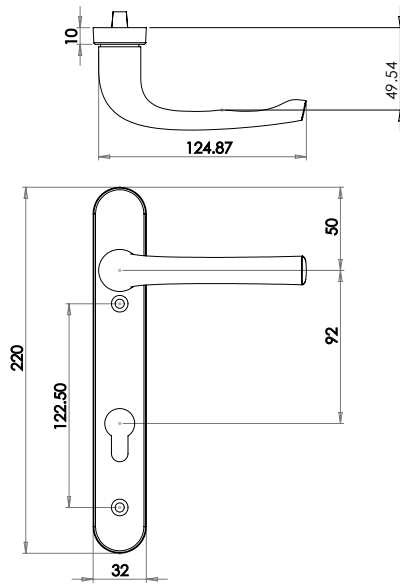

Available finishes

JV662PB JV662PC JV662SC

*Door & Window Furniture for
PVCu & Wooden Doors*

Discover the range

www.frelan.co.uk

Narrow Plate locksets 92mm Centres

Modern

Available finishes