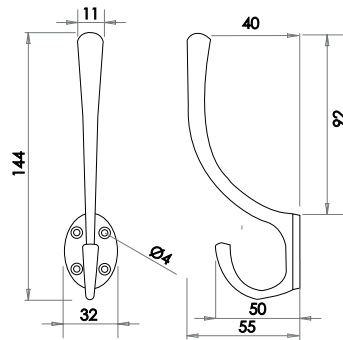

Hat & Coat Hooks

Hat & Coat Hook

Material: Solid Brass