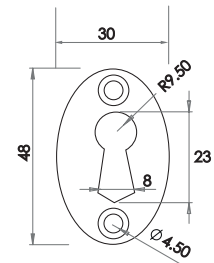

- VFX101
Beeswax

VALLEY FORGE
RANGE

Valley Forge Mortice Knob Furniture

Octagonal

Image shown in Pewter finish

Available finishes

Oval

Image shown in Pewter finish