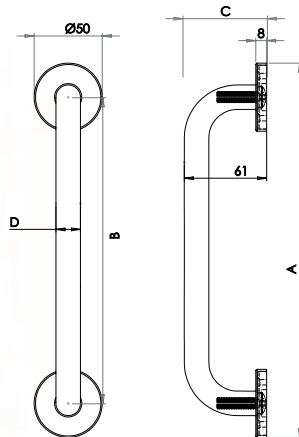

Thame

Material: Solid brass

JV3500APB
(A) 275mm
(B) 225mm
(C) 60mm
(D) 19mm

JV3500BPB
(A) 355mm
(B) 305mm
(C) 60mm
(D) 19mm

n.b. Can also be fitted without roses as a bolt through handle

Available finishes

PB

PULL
HANDLES