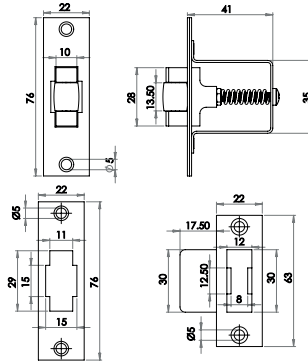

Rollerbolt Catch