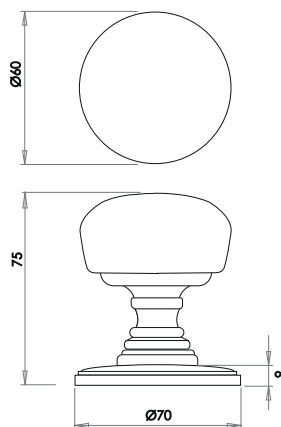

White Porcelain Mortice Knob Furniture

Material: Solid Brass & Porcelain

Unsprung