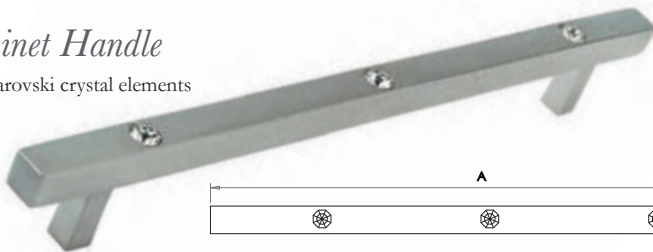

Square Bar Cabinet Handle

Material: Solid brass & Swarovski crystal elements

2031
Length 210mm
Centres 160mm

Available finishes
2031PC 2031SC

2032
length 250mm
Centres 200mm

2032PC 2032SC