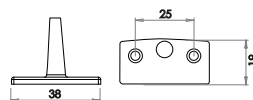

Modern Lockable Casement Stay

Supplied with both flat and EJMA fittings

Available finishes

JW77LPB JW77LPC JW77LSC JW77LWH

WINDOW
FURNITURE

Julietta Casement Stay

Available finishes

JV4925PB JV4925PC JV4925SC JV4925SN