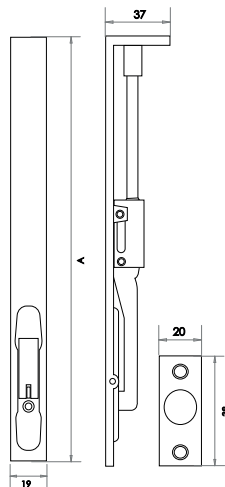

Brass Lever Action Flushbolts

Available finishes

DB

- JV6640ADB (A) 150mm
- JV6640BDB (A) 200mm