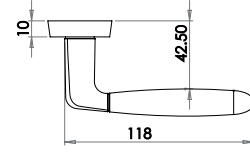

Available finishes

JV531PCSC