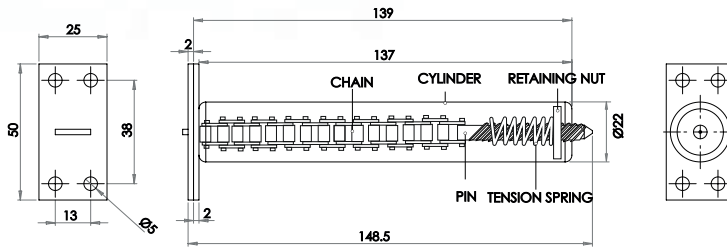

Concealed Door Closers

Rectangular Plates

Maximum Door Weight 50kg

Included in a successful 30 minute fire test