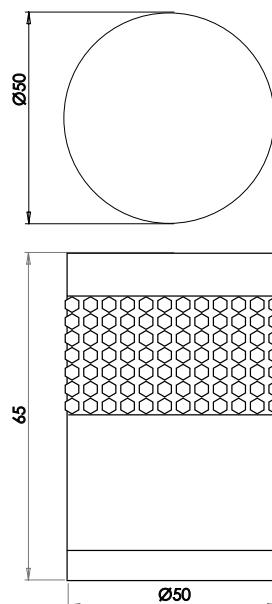

Available finishes

2012PB BLACK 2012PC BLACK 2012SC BLACK

CRYSTAL
FURNITURE