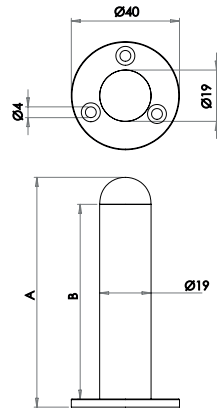

Door Stops

Cylinder Wall Mounted Door Stop on Rose