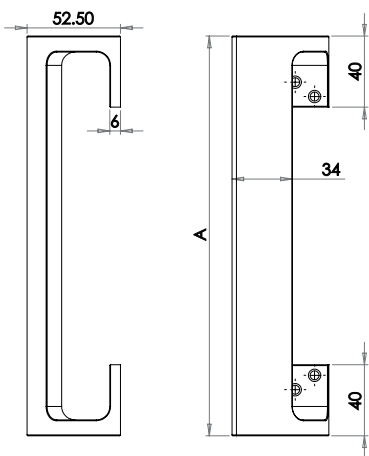

J1602
Handle (A) 305mm x (B) 19mm
Plate (A) 375mm x (C) 75mm

Bow Handle

J1903A
(A) 150mm

J1903B
(A) 180mm

ALUMINIUM RANGE

Cabinet Handles SAA Finish

Flush Pull

Available finishes