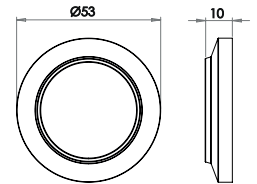

Outer Rose Choices Material: Solid Brass

Plain

Available finishes

BUR50AB BUR50DB BUR50PN BUR50SB BUR50SN

Chamfered

Available finishes

BUR51AB BUR51DB BUR51PN BUR51SB BUR51SN

Stepped