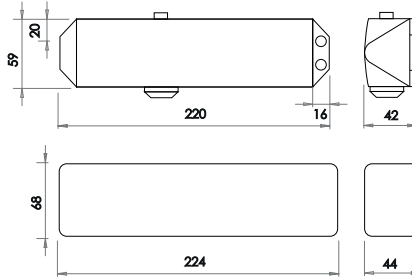

Overhead Door Controls

Standard Door Closer With Black Arms BS-EN1154

Specifications

- Power Size - Adjustable by position EN-2/3/4
- Adjustable closing speed
- Adjustable latch action
- Maximum door width 1100mm
- Maximum door weight 80kg
- Universal application Figs 1,61 and 66