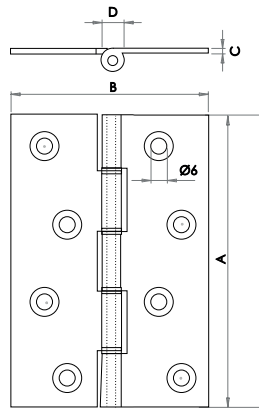

Brass Hinges

Double Steel Washered Brass Hinges

Polished Laquered Brass C/W Screws

Available finishes

J9004PB

- (A) 102mm (B) 76mm (C) 2.2mm (D) 8mm

J9003PB

- (A) 102mm (B) 67mm (C) 2mm (D) 8mm

J9002PB

- (A) 76mm (B) 50mm (C) 2mm (D) 7mm

Polished Chrome Brass Butt Hinges

C/W Screws