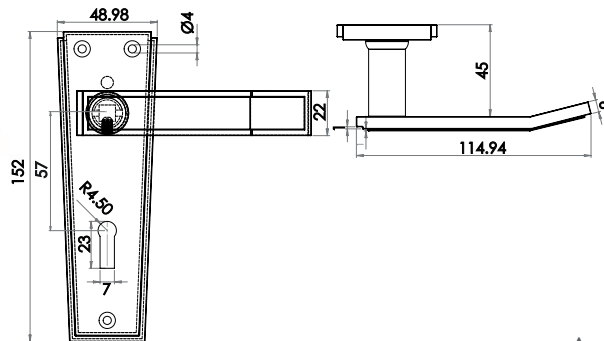

Available finishes

JV253PC

JV253SC