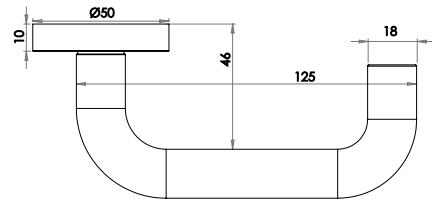

JV690PC JV690SC

Thame Lever on Rose

Material: Solid Brass

Available finishes

JV502PB

JV502PC

Twirl Lever on Rose

Material: Zinc