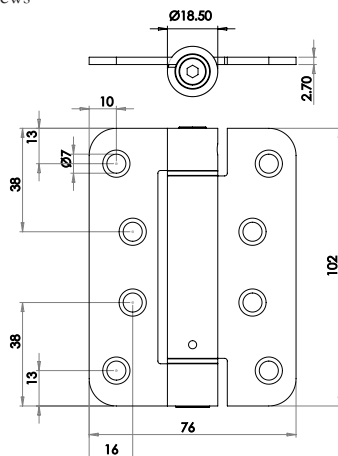

102 x 76 x 2.7mm (3 Hinge Pack) C/W Screws

Included in a successful 30 minute fire test

Available finishes

J9800REB J9800RPC J9800RSC

J9800P
Spare Pins for J9800 Hinges

Steel Hinges

Steel Heavy Duty Button Tip Hinges