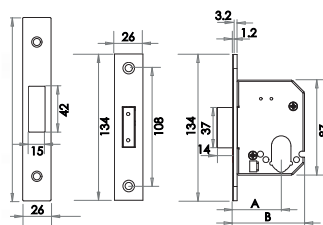

Oval Profile Deadlock n.b. Fire tested when fitted with intumescent kit see page 329