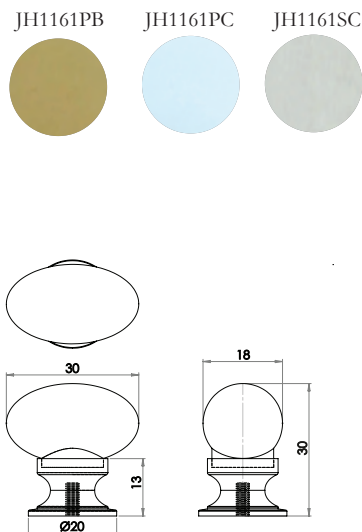

Available finishes