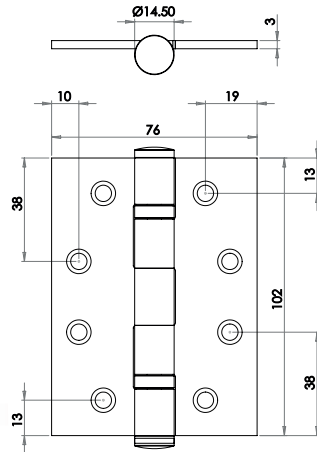

Stainless Steel Hinges

Stainless Steel Ball Bearing Hinges

102 x 76 x 3mm (3 Hinges per Pack) C/W Screws