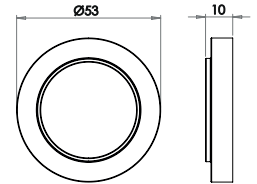

Available finishes

BUR50AB BUR50DB BUR50PN BUR50SB BUR50SN