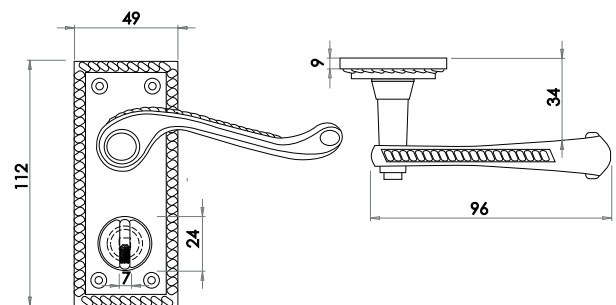

Available finishes

JG112PR EB