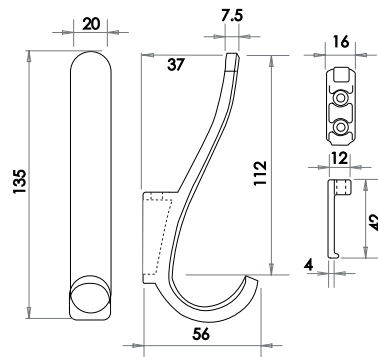

Misteron Hat & Coat Hook

Material: Zinc