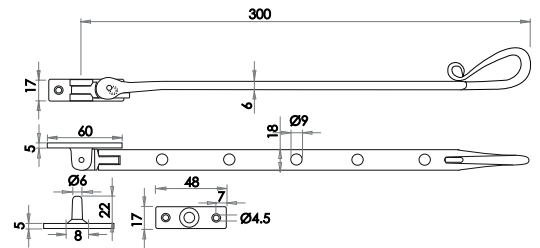

Handforged Cabinet Furniture

Casement Stays

Available finishes

Casement Fastener

Available finishes

HF19M
Pewter

Door Bolts

Straight Bolt

Available finishes

HF25
Pewter

Necked Bolt

Available finishes

HF24
Pewter