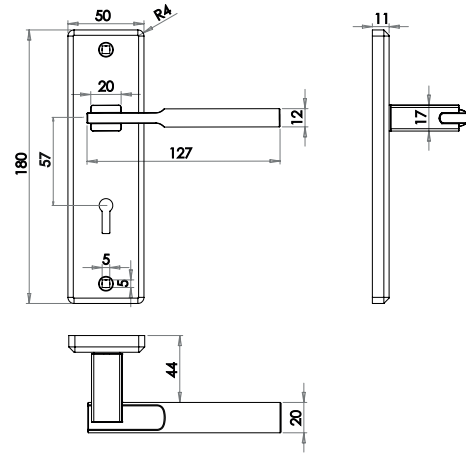

Available finishes

JV3003PC

JV3003SC