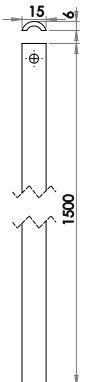

Locking Espagnolette Bolts To Suit Maximum Door Height 2400mm C/W Allen Key lock

Available finishes

JV3400PB   JV3400PC   JV3400SC

Locking Espagnolette Bolts To Suit Maximum Door Height 2400mm C/W Allen Key lock

Available finishes

JV633PB   JV633PC   JV633SC