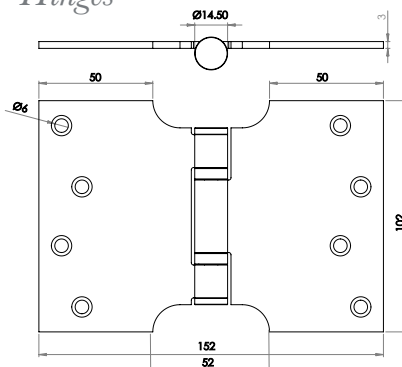

Stainless Steel Ball Bearing Parliament Hinges

102 x 152 x 3mm C/W Screws