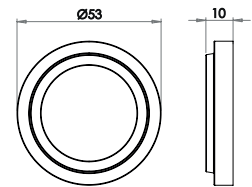

Available finishes

BUR52AB BUR52DB BUR52PN BUR52SB BUR52SN