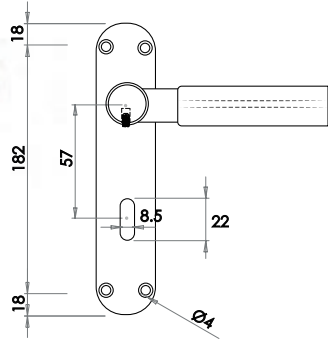

Ascot Suite - Brown or Black Leather

Material: Solid Brass & Leather

Available finishes

BROWN LEATHER

BLACK LEATHER

JV4008PC

JV4008SC

JV4012PC

JV4012SC

Available finishes

BROWN LEATHER

BLACK LEATHER

JV4007PC

JV4007SC

JV4011PC

JV4011SC

Available finishes

BROWN LEATHER

BLACK LEATHER

JV4009PC

JV4009SC

JV4013PC

JV4013SC

LEVER ON
BACKPLATE