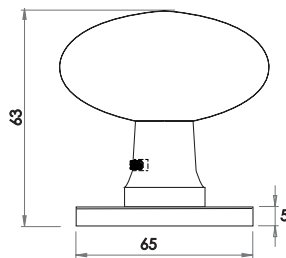

- VFX101
Beeswax

VALLEY FORGE
RANGE

Valley Forge Mortice Knob Furniture

Octagonal

Image shown in Pewter finish

Available finishes

Oval

Image shown in Pewter finish