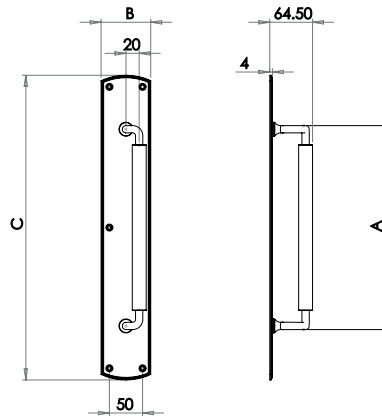

Chatsworth

Material: Solid brass

JV3694
(A) 320mm
(B) 63mm
(C) 380mm

JV3695
(A) 390mm
(B) 75mm
(C) 460mm