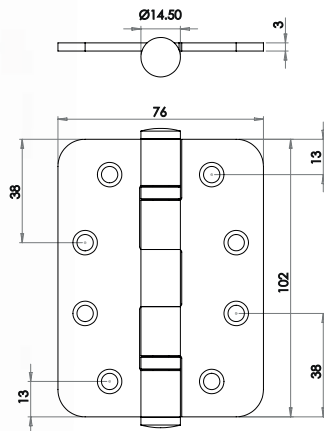

Available finishes

Stainless Steel Radiused Ball Bearing Hinges

102 x 76 x 3mm C/W Screws