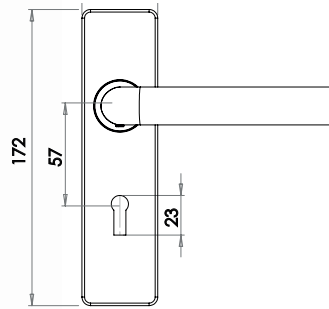

Square Turn & Release

Available finishes

No indicator
 JSS54 SSS JPS54 PSS

Square Easy Turn & Release

Available finishes

No indicator
 JSS356 SSS JPS356 PSS

Luma Lever on Plate

Lockset