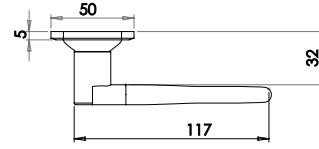

Available finishes

HF101
Pewter

Handforged Pewter Lever on Plate Furniture

Chester

Lockset

Available finishes

HF200
Pewter

Bathroom