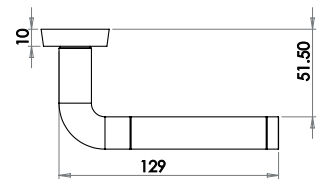

Discover the range

www.frelan.co.uk

Twin Suite

Material: Zinc

Lockset

Available finishes

JV431PCSC

Euro Profile Lockset