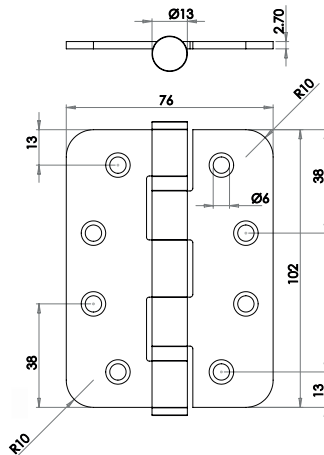

Steel Radiused Ball Bearing Hinges

102 x 76 x 2.7mm (10mm radius) C/W Screws