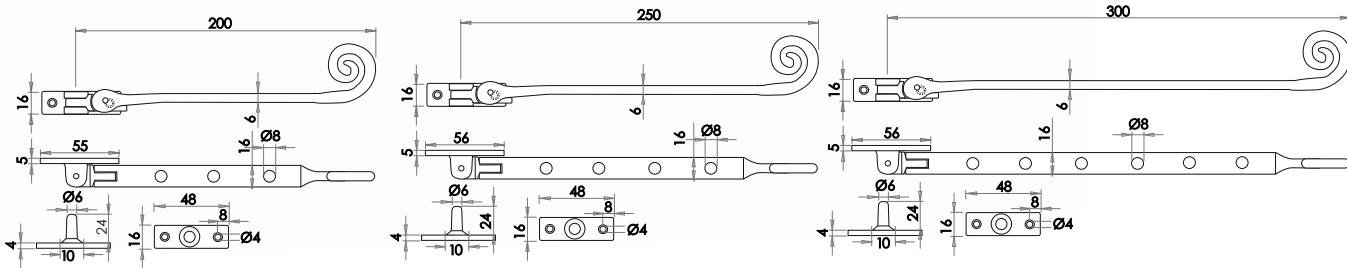

Valley Forge Window Fittings

Curly Tail Casement Stay

Image shown in Black finish

Available finishes

VF20C

VALLEY FORGE RANGE

Curly Tail Casement Fastener

Image shown in Pewter finish

Available finishes