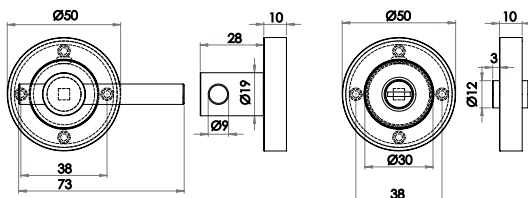

Available finishes

JV2889PB JV2889PC JV2889SC