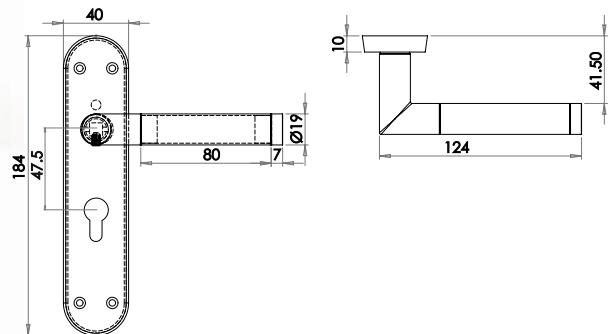

Available finishes

JV436EPCSC