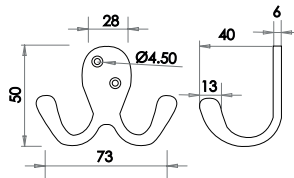

Available finishes

JAB78
Black

Double Robe Hook

Image shown in Pewter finish

Available finishes

JAB79
Black

PEW79
Pewter

Cabin Hooks