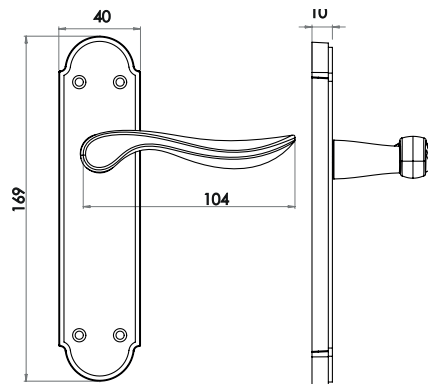

Available finishes

JV191AB JV191PC JV191SC