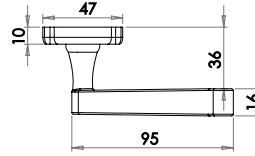

Discover the range

www.frelan.co.uk

Antique Lever on Plate Furniture

Material: Malleable Iron

Turnberry

Lockset

Image shown in Black finish

Available finishes