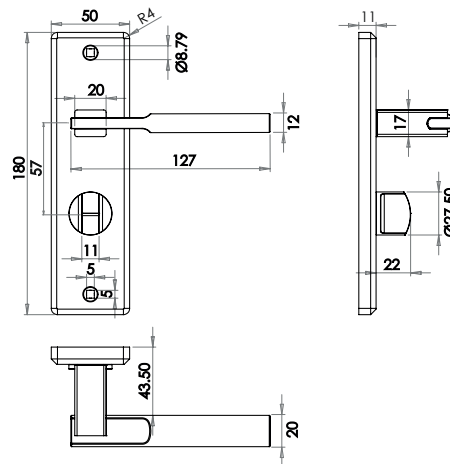

Available finishes

JV3023PC

JV3023SC