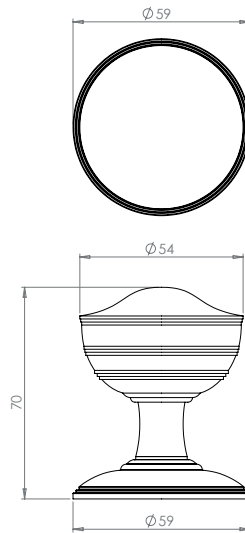

Crown Mortice Knob Furniture

Material: Solid Brass

Unsprung