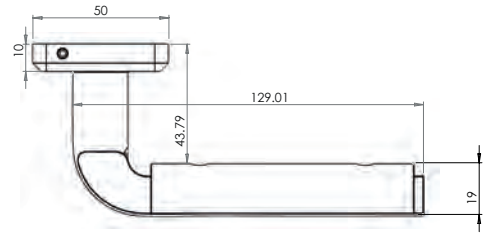

Athena Lever on Rose

Material: Zinc

Available finishes

JV3002PCSC

LEVER
ON ROSE