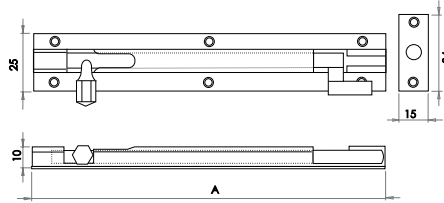

Necked Aluminium Barrel Bolts