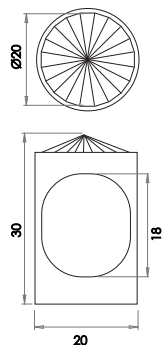

20mm Cabinet Knob

Material: Solid brass & Swarovski crystal elements