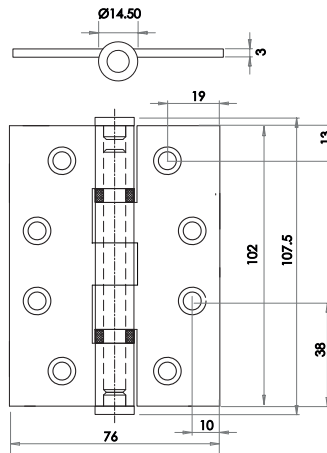

Stainless Steel Polymer Bearing Hinges

102 x 76 x 3mm 5 Knuckle C/W Screws

nb. Fire tested when fitted with Intumescent hinge pad

200,000 cycles - Grade 4 corrosion
Suitable for 120kg doors when using 3 hinges

Available finishes

Stainless Steel Polymer Bearing Hinges

102 x 102 x 5mm 3 Knuckle C/W Screws

nb. Fire tested when fitted with Intumescent hinge pad