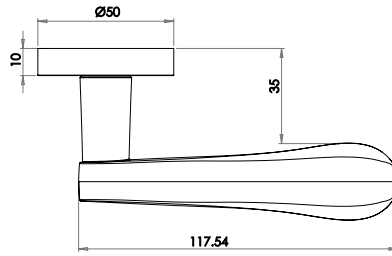

Gamma Lever on Rose

Material: Zinc
Dark Bronze-Solid Brass

n.b. Dark Bronze finish not currently fire tested

Available finishes

JV509DB   JV509PC   JV509PVD   JV509SC