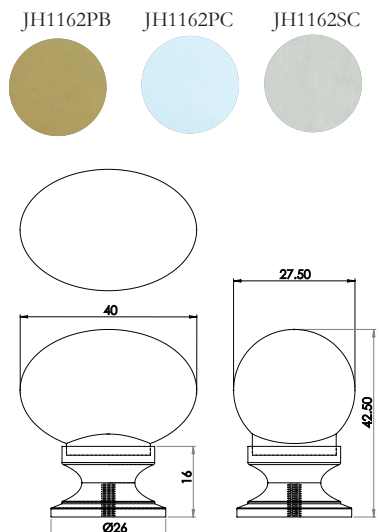

Available finishes