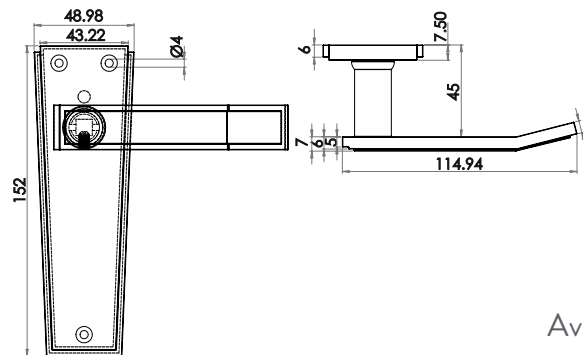

Available finishes

JV254PC

JV254SC