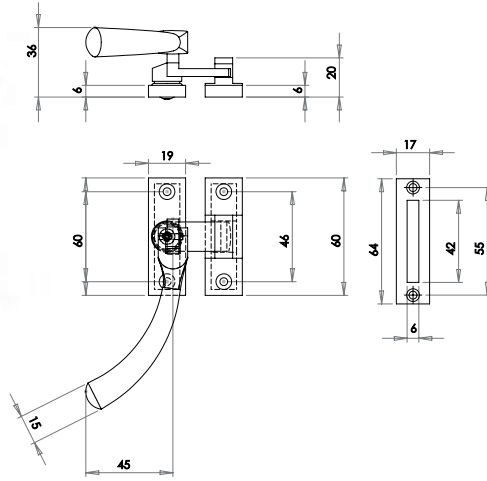

Casement Fasteners

Bulb End Casement Fastener