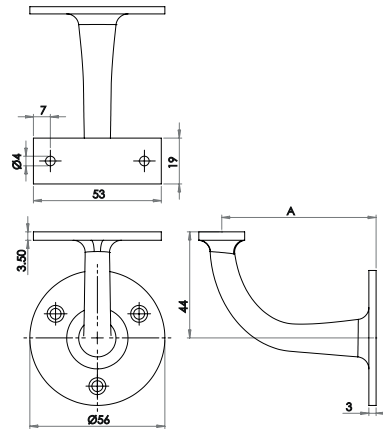

Available finishes

Handrail Brackets

Material: Solid Brass