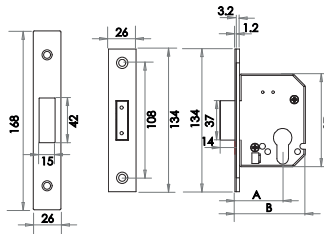

Euro Profile Deadlock n.b. Fire tested when fitted with intumescent kit see page 329