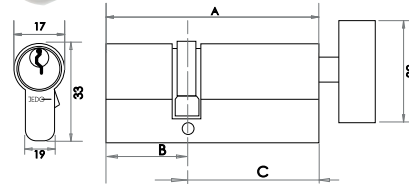

Available finishes

Cylinder & Turn All Cylinders supplied with 3 keys

n.b. Dimension C is always the turnside

To Differ

- (A) 60mm (B) 30mm
- JL-60EPCTPB
- JL-60EPCTPC
- JL-60EPCTSC

- (A) 90mm (B) 45mm
- JL-90EPCTPB
- JL-90EPCTPC
- JL-90EPCTSC