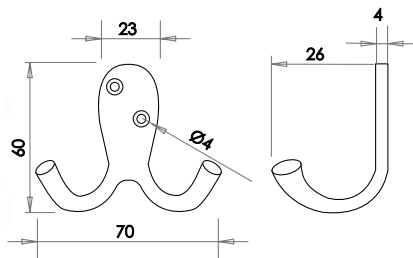

Double Robe Hook

Material: Solid Brass