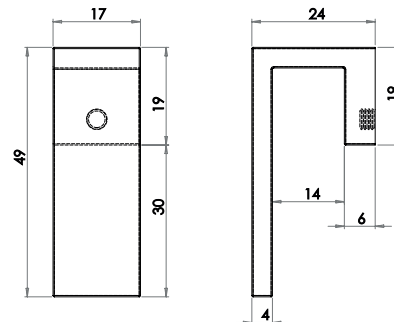

Cabinet Handles

Grata Cupboard Knob

Material: Zinc

Available finishes

GA800BN GA800PC

Dia: (A) Ø 34mm
Depth: (B) 24mm
Rose: (C) Ø14mm

Available finishes

GA801BN GA801PC

Dia: (A) Ø 27mm
Depth: (B) 23mm
Rose: (C) Ø12mm

Cylinder Cupboard Knob

Material: Stainless Steel

Available finishes

JH8921SSS

Dia: (A) Ø20mm
Depth: (B) 24mm

Available finishes

JH8922SSS

Dia: (A) Ø14mm
Depth: (B) 21mm

CABINET
FURNITURE

Polaris Cupboard Knob

Material: Zinc

Available finishes

GA33BN GA33PC

Ritto Cupboard Knob

Material: Aluminium

Available finishes

GA18BG GA18PC