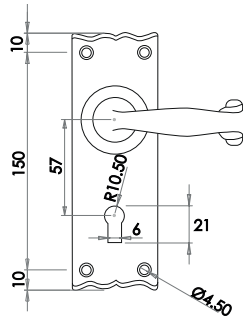

Regal Lever on Plate Furniture

Material: Malleable Iron

Lockset Long Plate

Available finishes

JAB1
Black

Bathroom Long Plate

Available finishes

JAB1B
Black