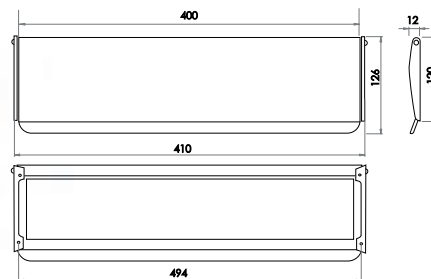

Material: Solid Brass

Available finishes

Available finishes

Available finishes

Available finishes

nb. We do not recommend pre cutting of doors as sizes are approximate and may differ to those shown.

Forma Centre Door knob