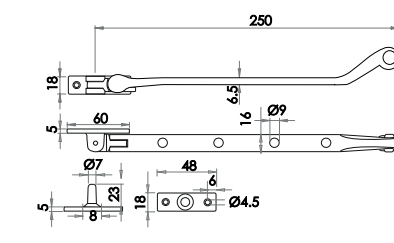

Casement Stay

Image shown in Pewter finish

Available finishes

Casement Stay

Available finishes

Screwdown Stay

Available finishes