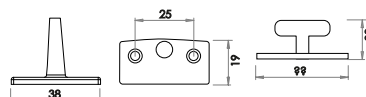

Modern Lockable Casement Stay

Supplied with both flat and EJMA fittings

Available finishes

JW77LPB JW77LPC JW77LSC JW77LWH

WINDOW
FURNITURE

Julietta Casement Stay

Available finishes

JV4925PB JV4925PC JV4925SC JV4925SN