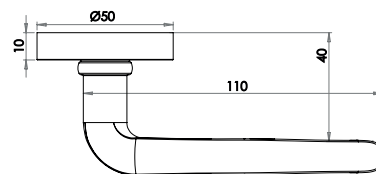

Gull Lever on Rose

Material: Zinc