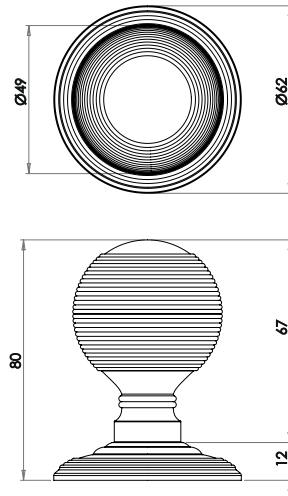

Reeded Mortice Knob Furniture

Material: Solid Brass

Unsprung

Available finishes

JR8MAB JR8MPN JR8MSN

MORTICE &
RIM KNOB
FURNITURE

Mushroom Mortice Knob Furniture

Material: Solid Brass

Unsprung