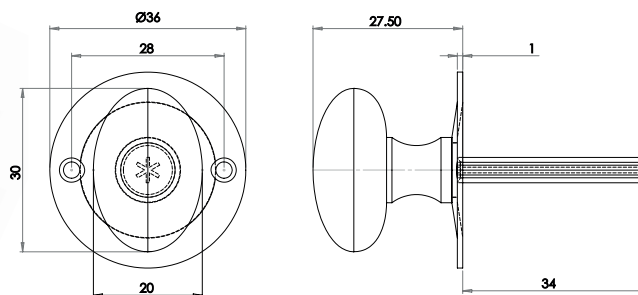

Rock Bolt Turn