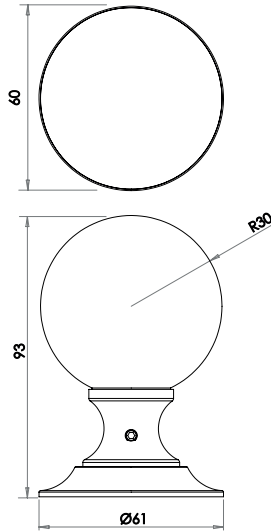

Plain Ball Glass Mortice Knob Furniture

Material: Solid Brass & Glass

Unsprung

Available finishes

JH1150PB JH1150PC JH1150SC