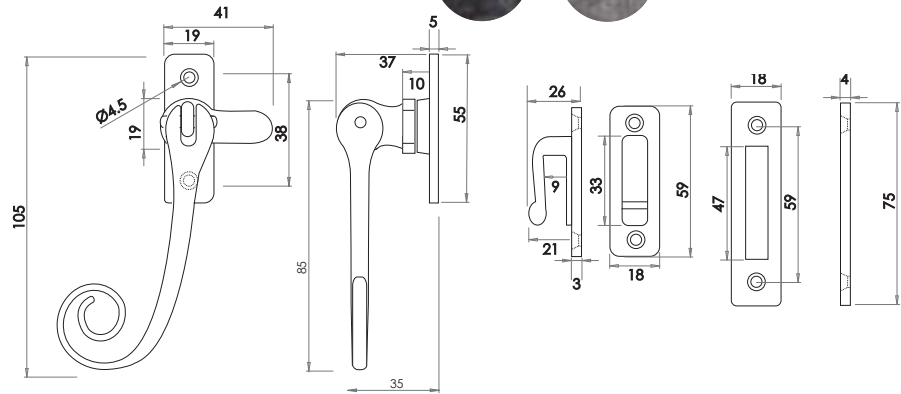

Antique Window Furniture

Casement Fastener

Image shown in Pewter finish

Hook & Mortice Plate