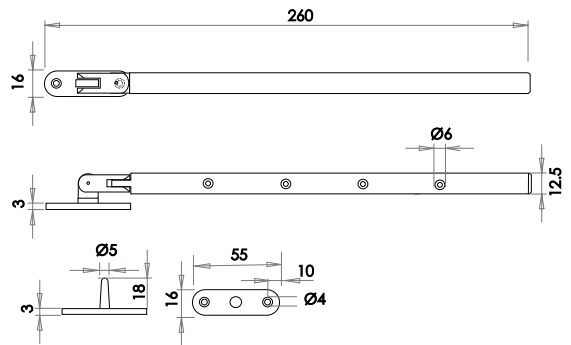

Casement Stay Round Bar

Available finishes

JSS1237 SSS

Accessories

SPARE PINS - JSS1237PINS to Suit JSS1237