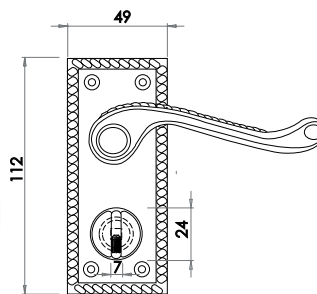

LEVER ON BACKPLATE

Latchset Short Plate

Available finishes

JG2PB

Privacy Set Short Plate

Available finishes

JG2PRPB

Henley Suite