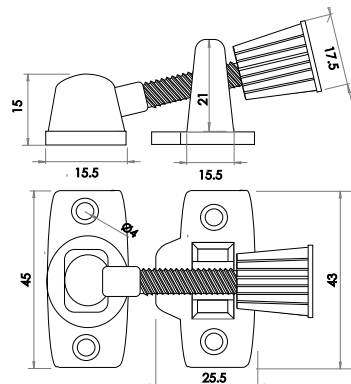

Available finishes

Budget Brighton Sash Fastener