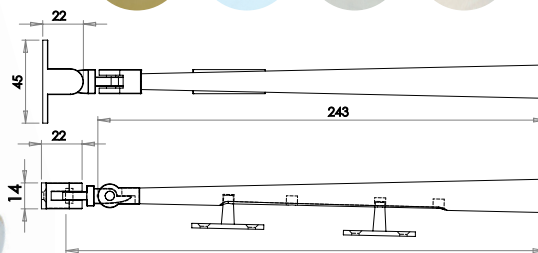

Modern Lockable Casement Stay

Supplied with both flat and EJMA fittings

Available finishes

JW77LPB JW77LPC JW77LSC JW77LWH

WINDOW
FURNITURE

Julietta Casement Stay

Available finishes

JV4925PB JV4925PC JV4925SC JV4925SN