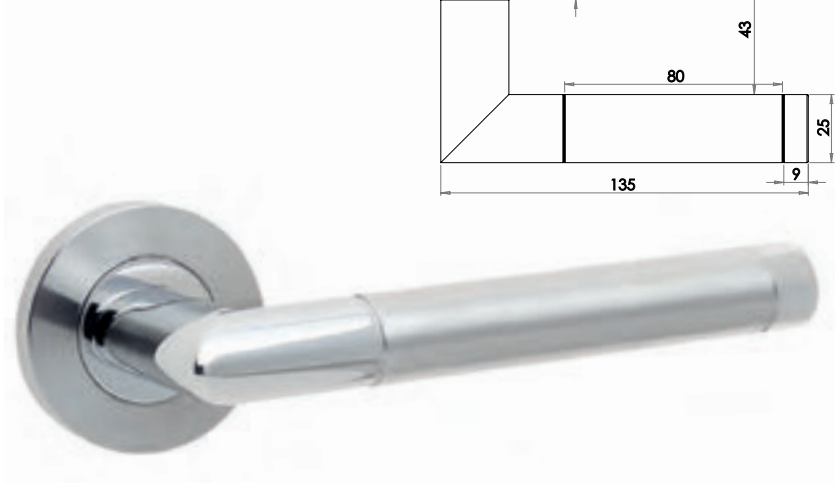

Juno Lever on Rose

Available finishes

Saturn Lever on Rose

Mitred Lever Oval

Available finishes

JSSPS702 SSPSS

Neptune Lever on Rose

Mitred Lever Oval