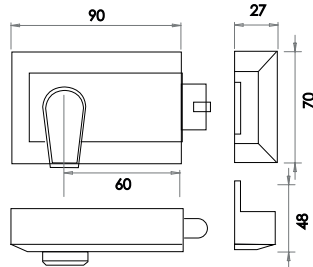

Night Latches

Roller Bolt Night Latch