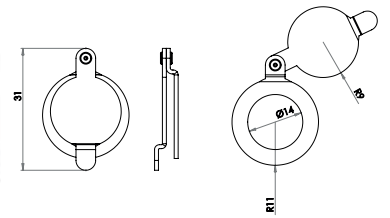

Inside Cover for JV940 Door Viewer