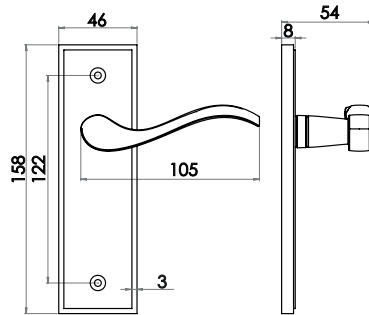

Ronda Suite

Material: Zinc

Available finishes

Available finishes

Available finishes

LEVER ON BACKPLATE