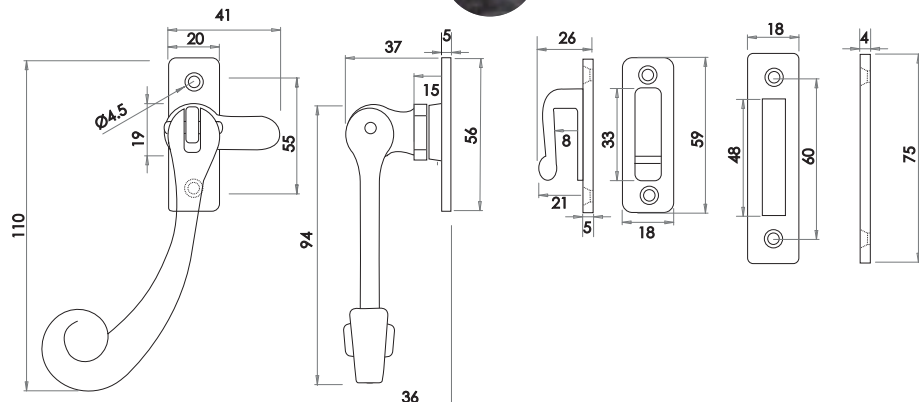

JAB19R
Black

PEW19L
Pewter

PEW19R
Pewter

ANTIQUÉ
RANGE

Casement Fastener

Available finishes

JAB36M
Black

Antique Door Bolts