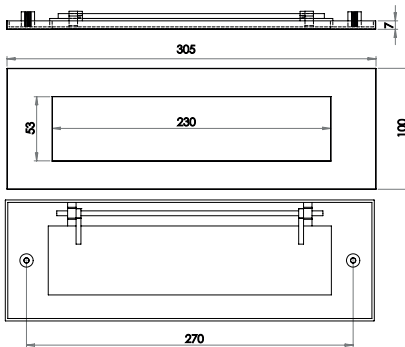

Available finishes

JV36BPB JV36BPC JV36BSC

JV36A Sprung

Available finishes

JV36ADB JV36APB JV36APC JV36ASC

JV36C Sprung