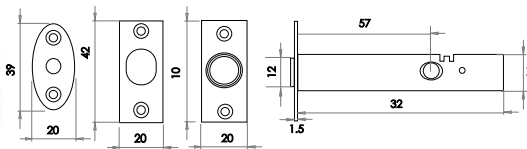

Mortice Rack Bolt

Key supplied seperately

Available finishes

Mortice Rack Bolt

Key supplied seperately

Available finishes

Key for Mortice Rack Bolt

J729k - 35mm