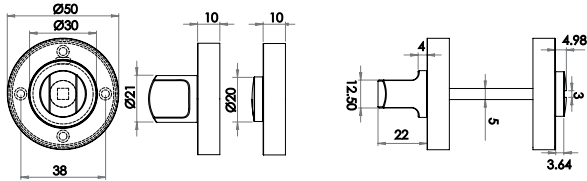

Available finishes

JV2666DB JV2666PC JV2666PVD JV2666RUS JV2666SB JV2666SC JV2666SN