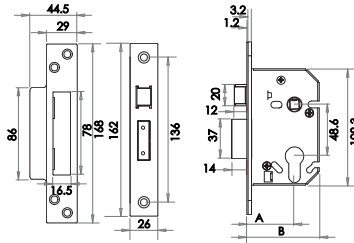

Architectural Quality Locks

Euro Profile Sashlock n.b. Fire tested when fitted with intumescent kit see page 329