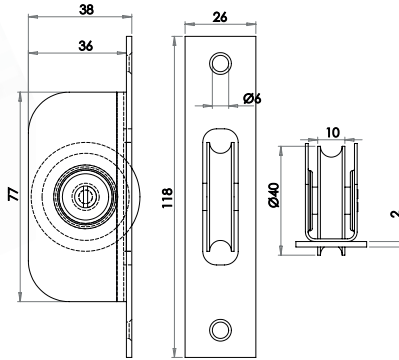

Available finishes

WINDOW FURNITURE

Sash Pulleys

Zinc Plated Face & Nylon Roller

Brass Roller

Available finishes

J992BZP

Brass Roller - Radiused Faceplate