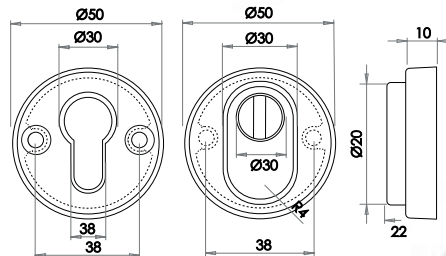

Cylinder sold separately

Available finishes
JSS23 SSS

Matching Escutcheons

Standard Escutcheons

Euro Escutcheons

Available finishes

JSS03 SSS (A) 52mm (B) 5mm	JPS03 PSS (A) 52mm (B) 5mm	JSS16 SSS (A) 52mm (B) 8mm	JPS16 PSS (A) 52mm (B) 8mm	JSS26 SSS (A) 52mm (B) 8mm
----------------------------------	----------------------------------	----------------------------------	----------------------------------	----------------------------------