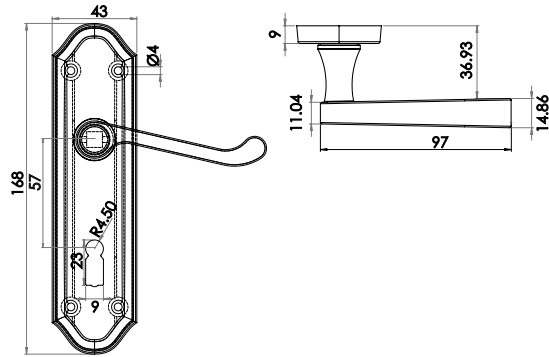

Sherborne Suite

Material: Zinc

Available finishes

Available finishes

Available finishes

LEVER ON BACKPLATE