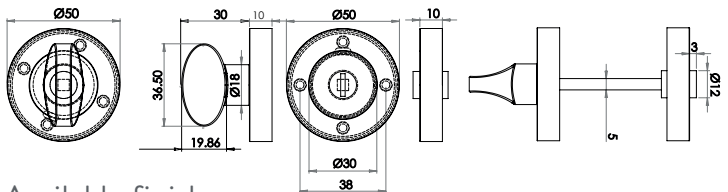

Available finishes

JV2777AB JV2777PC JV2777PN JV2777PVD JV2777SB JV2777SC JV2777SN