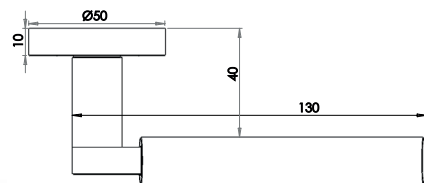

Material: Zinc

Available finishes

JV482PCSC

LEVER
ON ROSE

Arkus Lever on Rose

Material: Zinc

Available finishes

JV760PCBN JV760PCSC