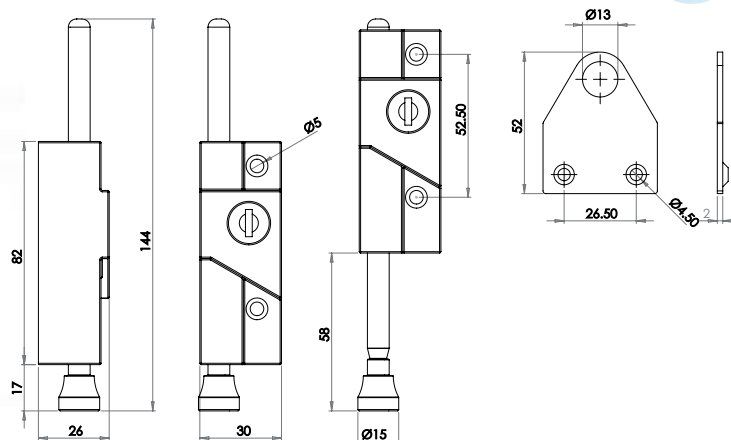

Hinge Bolts

Available finishes
JL1815ZP

Patio Door Lock

Available finishes
JL1820SE JL1820WH

PVCU DOOR
& WINDOW
FURNITURE

Multi Purpose Bolt

Available finishes
JL1816PC JL1816SC JL1816WH

Discover the range