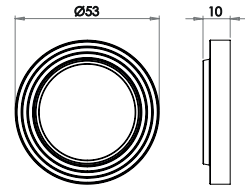

Available finishes

BUR53AB BUR53DB BUR53PN BUR53SB BUR53SN