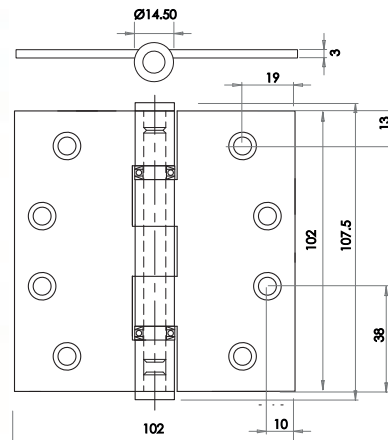

200,000 cycles - Grade 4 corrosion
Suitable for 120kg doors when using 3 hinges

Available finishes