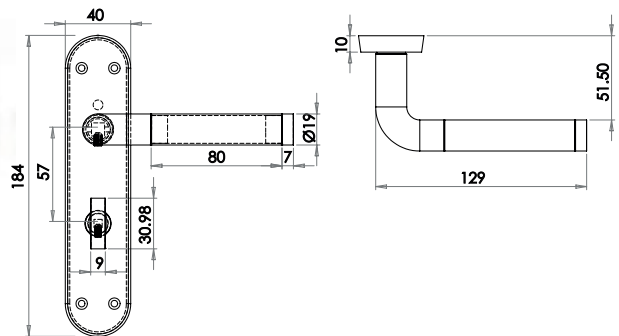

Available finishes

JV433PCSC