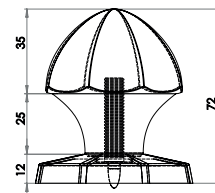

Bayswater Centre Door Knob

Material: Solid Brass