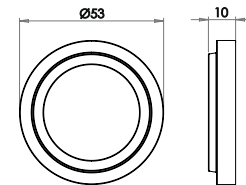

Available finishes

BUR52AB BUR52DB BUR52PN BUR52SB BUR52SN