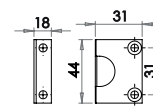

Locking Espagnolette Bolts To Suit Maximum Door Height 2400mm C/W Allen Key lock

Available finishes

JV3400PB   JV3400PC   JV3400SC

Locking Espagnolette Bolts To Suit Maximum Door Height 2400mm C/W Allen Key lock

Available finishes

JV633PB   JV633PC   JV633SC