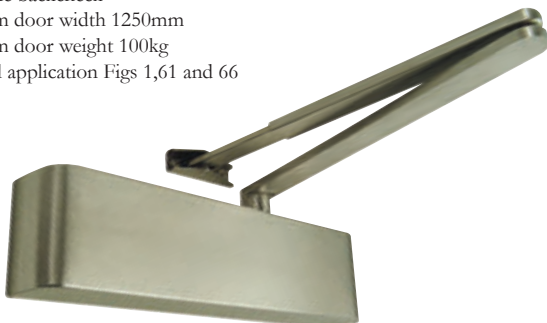

Available finishes

DOOR
CONTROLS

Slimline Architectural Door Closer With Matching Arms BS-EN1154

Specifications

- Adjustable power size EN-2 to EN5
- Adjustable closing speed
- Adjustable latch action
- Adjustable delayed action
- Adjustable backcheck
- Maximum door width 1250mm
- Maximum door weight 100kg
- Universal application Figs 1,61 and 66