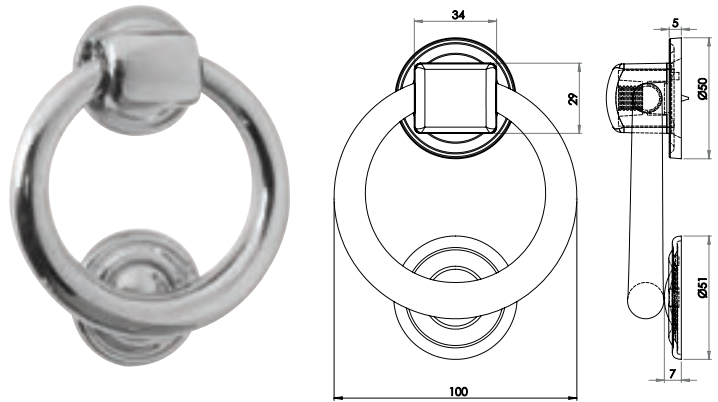

Scroll Door Knocker

Material: Solid Brass

Available finishes

JV1PB JV1PC JV1SC

Ring Door Knocker

Material: Solid Brass

Available finishes

JV37PB JV37PC JV37SC