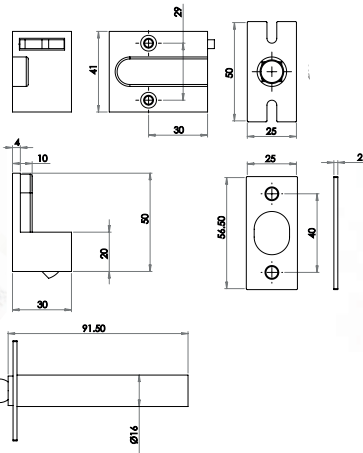

Concealed Security Door Chain