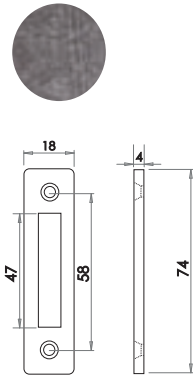

Available finishes

HF19M
Pewter