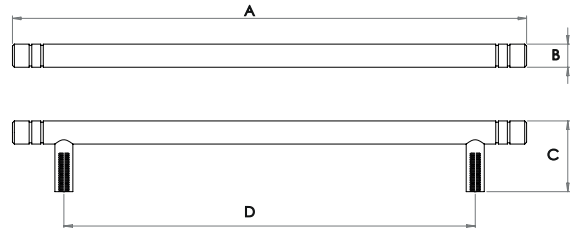

Ringed Cabinet Handle

Material: Stainless Steel

Available finishes

JH7921B

Length: (A) 200mm
Dia: (B) Ø9mm
Depth: (C) 27.5mm
Centres (D) 160mm

Available finishes

JH7922B

Length: (A) 166mm
Dia: (B) Ø9mm
Depth: (C) 27.5mm
Centres (D) 128mm

Available finishes

JH7923B

Length: (A) 132mm
Dia: (B) Ø9mm
Depth: (C) 27.5mm
Centres (D) 96mm