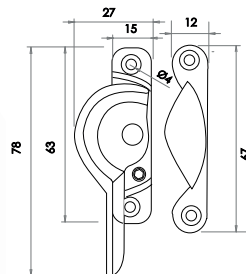

Available finishes

Narrow Fitch Fastener

Available finishes

WINDOW
FURNITURE.

Narrow Locking Fitch Fastener

Available finishes

Discover the range

www.frelan.co.uk