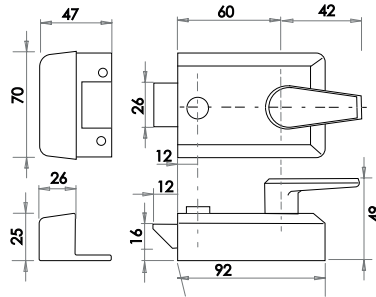

Night Latches

Available finishes

JL5011PB JL5011PC JL5011SC

Available finishes

JL5021PB JL5021BL JL5021PC JL5021SC

Narrow Stile Night Latch

Available finishes

JL5031PB JL5031BL JL5031PC JL5031SC

Available finishes

To Differ

JL-5PRCBL JL-5PRCPB JL-5PRCPC JL-5PRCSC

Keyed Alike

JL-5PRCPB-KA JL-5PRCPC-KA JL-5PRCSC-KA