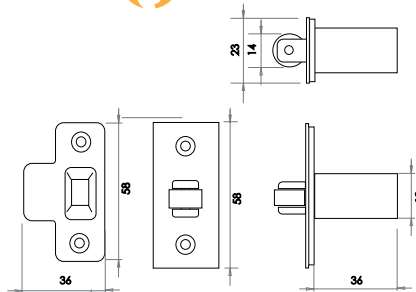

Adjustable Rollerbolt Catch - Brass Roller

Available finishes

- JL8072PB
- JL8073SN