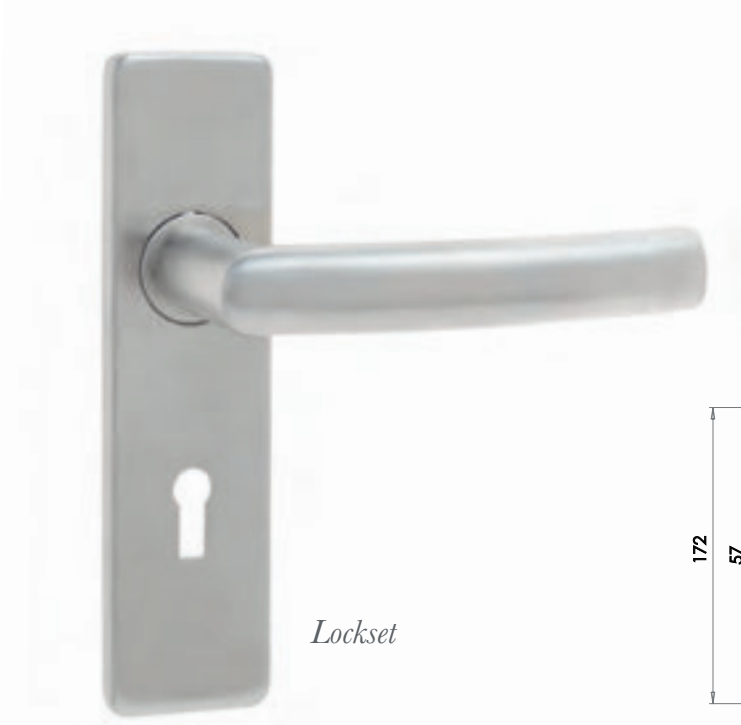

Square Turn & Release

Available finishes

No indicator
 JSS54 SSS JPS54 PSS

Square Easy Turn & Release

Available finishes

No indicator
 JSS356 SSS JPS356 PSS

Luma Lever on Plate

Lockset