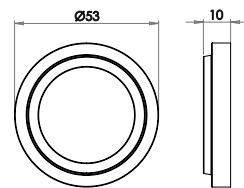

Available finishes

BUR52AB BUR52DB BUR52PN BUR52SB BUR52SN