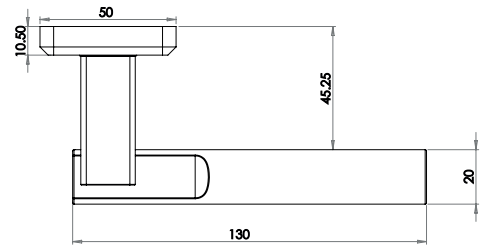

Seros Lever on Rose

Material: Zinc