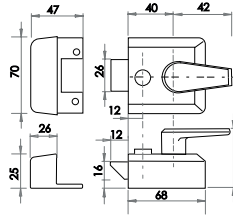

Narrow Stile Nightlatch

Available finishes

JL5031BL
Black