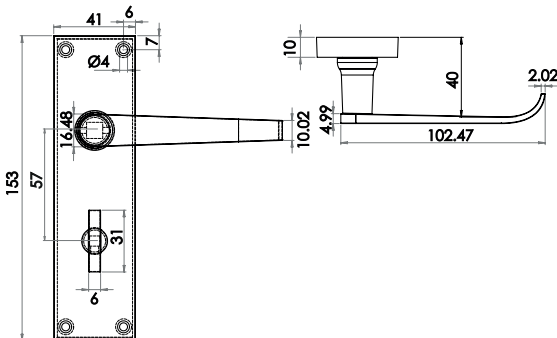

Available finishes

JV330 EB

Latchset Short Plate

Available finishes

JV331 EB

Victorian Kontrax Straight Levers

Material: Zinc

Bathroom Long Plate