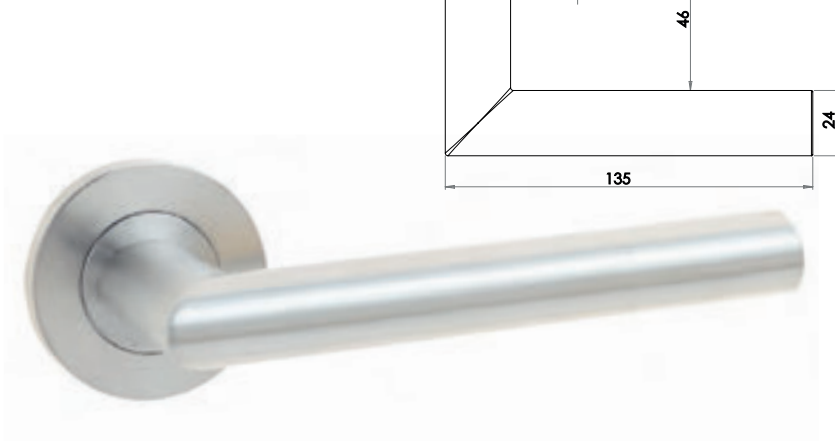

Juno Lever on Rose

Available finishes

Saturn Lever on Rose

Mitred Lever Oval

Available finishes

JSSPS702 SSPSS

Neptune Lever on Rose

Mitred Lever Oval