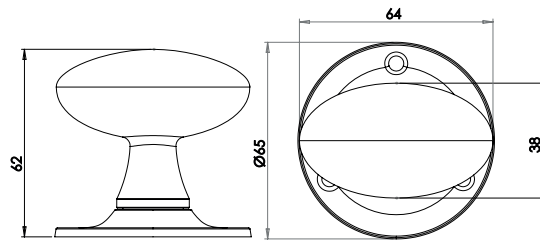

Available finishes

JAB5
Black

PEW5
Pewter

Oval Shape Mortice Knob

Available finishes

JAB48
Black

Ball Shape Rim Knob

Image shown in Pewter finish