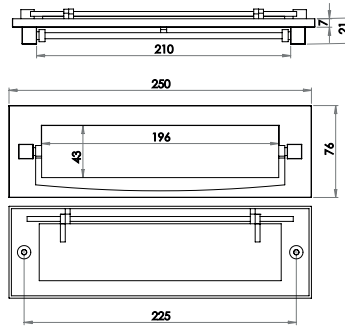

Postal Knocker

Sprung
Material: Solid Brass

Available finishes

JV80PB JV80PC JV80SC