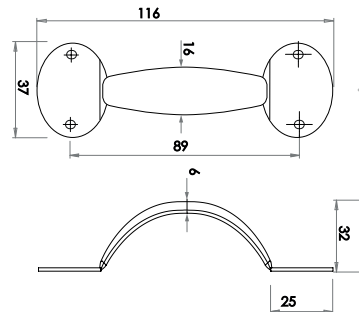

Valley Forge Cabinet Furniture

Image shown in Pewter finish

Available finishes

VF52A Pewter   VFB52A Black   VFX52A Beeswax

Image shown in Pewter finish

Available finishes

VF52B Pewter   VFB52B Black   VFX52B Beeswax

Image shown in Pewter finish

Available finishes

VF28A Pewter   VFB28A Black   VFX28A Beeswax

Image shown in Black finish

Available finishes

VF28B Pewter   VFB28B Black   VFX28B Beeswax

Image shown in Pewter finish

Available finishes

VF27 Pewter   VFB27 Black   VFX27 Beeswax

Cabinet Handle

Image shown in Pewter finish

Available finishes

VF43A Pewter   VFB43A Black   VFX43A Beeswax

VALLEY FORGE RANGE