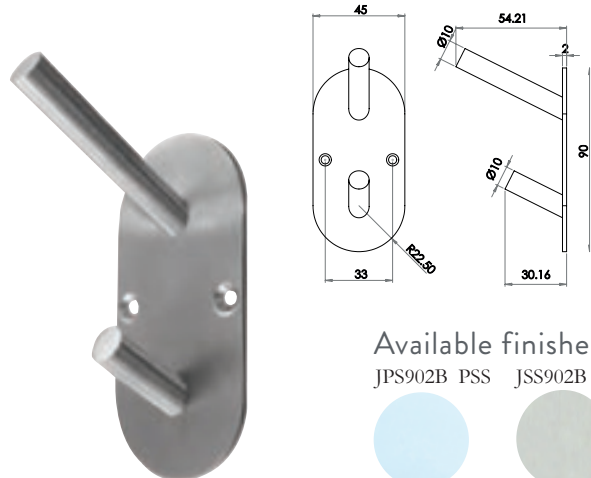

Hat & Coat Hook

Available finishes
JPS902B PSS JSS902B SSS

STAINLESS
STEEL