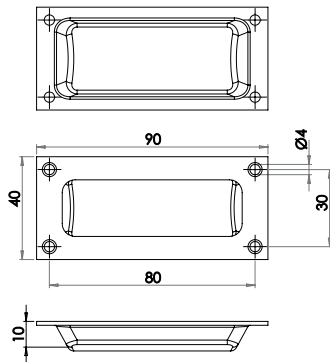

Available finishes

J1408