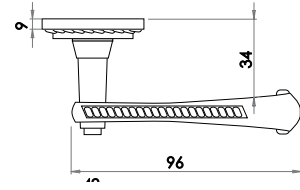

Latchset Long Plate

Available finishes

JG1APB

Georgian Suite

Material: Solid Brass

Bathroom

Available finishes

JG1BPB