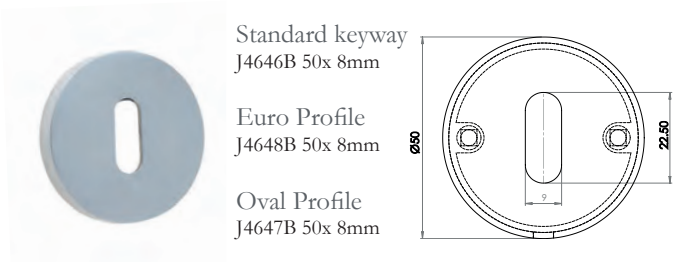

Matching Escutcheons SAA Finish