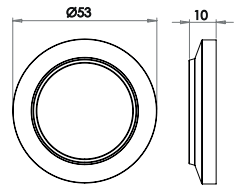

Available finishes

BUR51AB BUR51DB BUR51PN BUR51SB BUR51SN