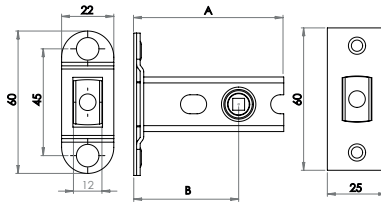

Tubular Deadbolts

Heavy Duty Tubular Deadbolts