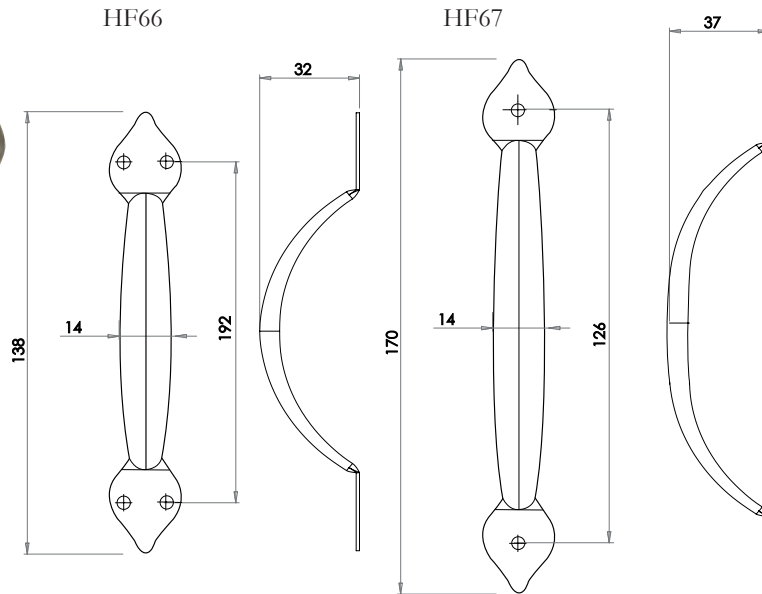

Available finishes

HF66
Pewter

HF67
Pewter