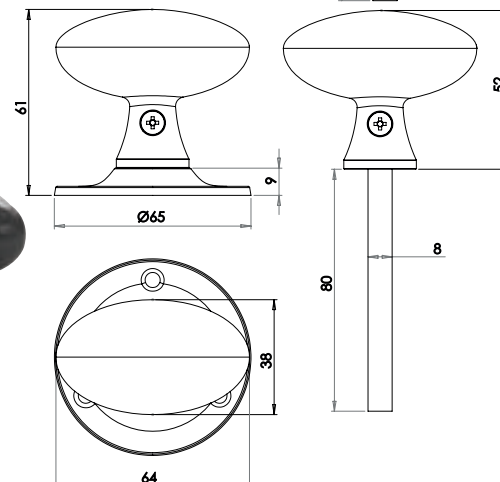

Available finishes

JAB5R
Black

PEW5R
Pewter

Oval Shape Rim Knob

Available finishes

JAB48R
Black

ANTIQUE
RANGE

Antique Exterior Furniture