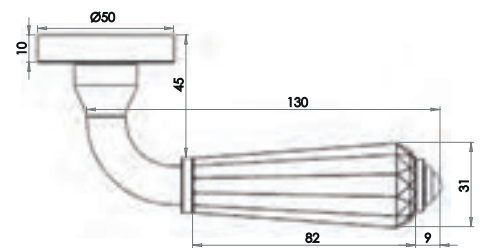

Fluted Lever on Rose

Material: Solid Brass & Glass

Available finishes

JH5312PC

JH5312SC