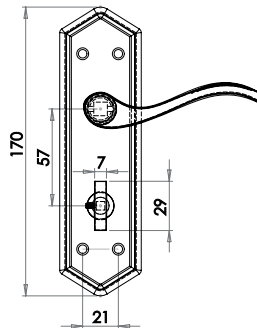

Available finishes

JAB500B
Black

PEW500B
Pewter