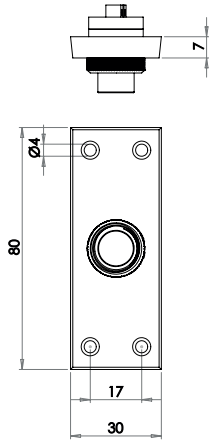

Bell Push

Material: Solid Brass