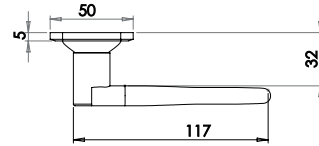

Available finishes

HF101
Pewter

Handforged Pewter Lever on Plate Furniture

Chester

Lockset

Available finishes

HF200
Pewter

Bathroom