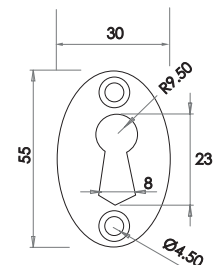

Round

Image shown in Pewter finish