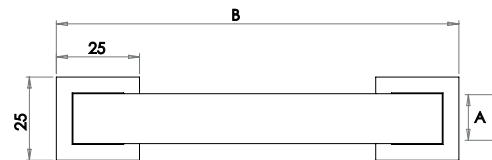

Trafalgar Cabinet Handle

Centres 96mm

Centres 128mm

Centres 228mm