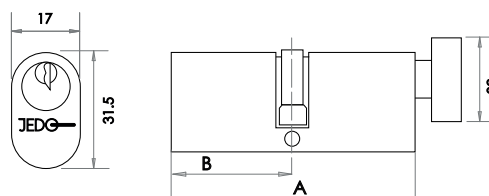

Available finishes

LOCKS
& LATCHES

Oval Profile Cylinder & Turn
To Differ

(A)	(B)	(A)	(B)	(A)	(B)
60mm	30mm	70mm	35mm	80mm	40mm
JL60-OPCTPB		JL70-OPCTPB		JL80-OPCTPB	
JL60-OPCTPC		JL70-OPCTPC		JL80-OPCTPC	
JL60-OPCTSC		JL70-OPCTSC		JL80-OPCTSC	