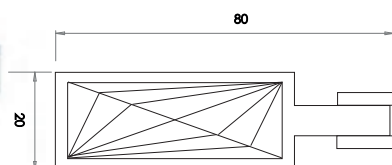

Cabinet Drop Handle

Material: Solid brass & Swarovski crystal elements

Available finishes

2019PC

CRYSTAL
FURNITURE